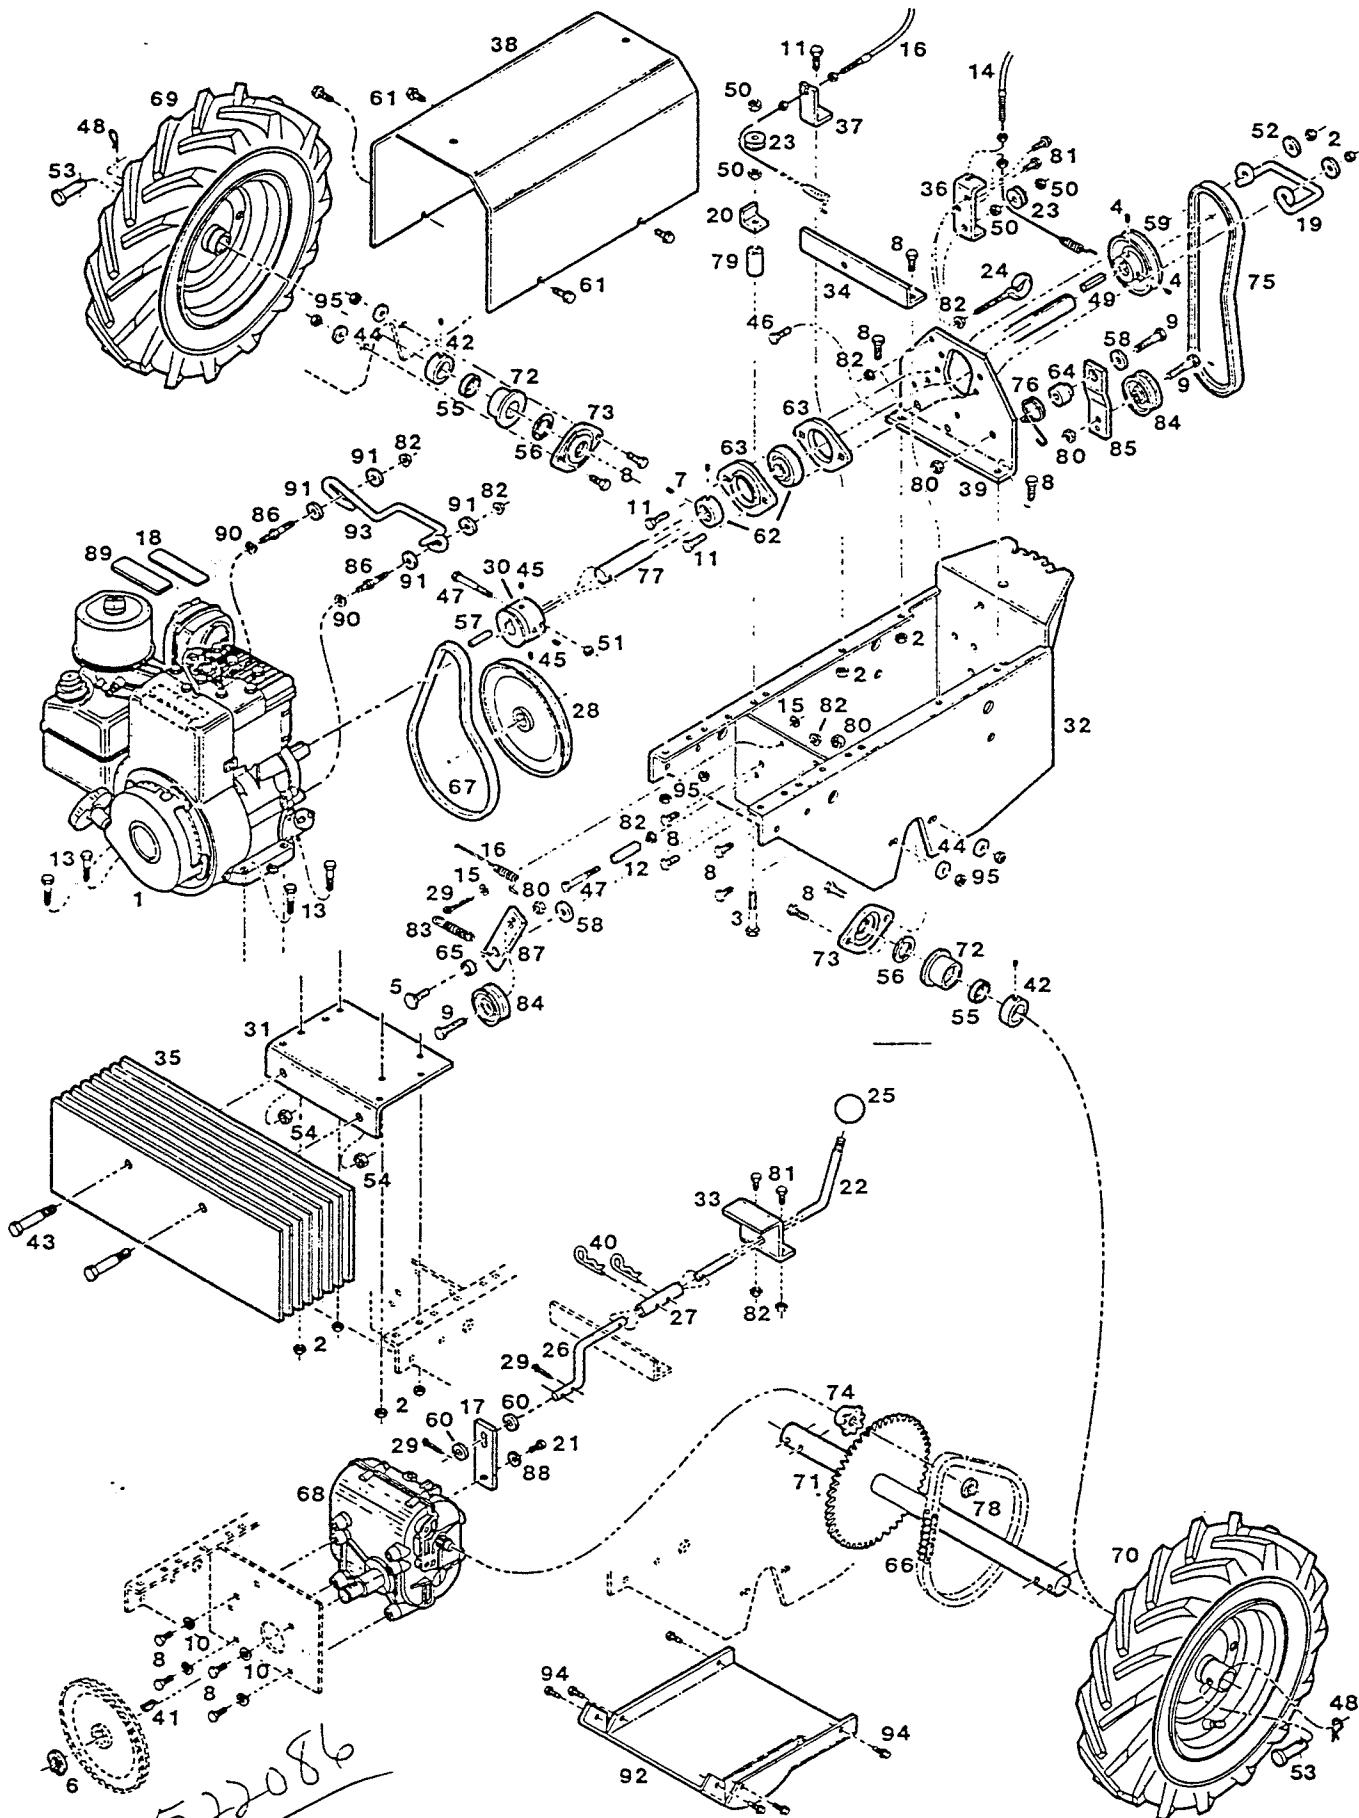

5 HP COUNTER ROTATING REAR TINE TILLER
MODEL 23-5000G

**5 HP COUNTER ROTATING REAR TINE TILLER
MODEL 23-5000G**

Index No.	Part No.	Description	Index No.	Part No.	Description
1	*	Engine - 5 H.P.	48	616227	Hairpin cotter
2	151340	Nut - hex lock 5/16-18 flange	49	616276	Key - square 3/16 x 1-3/8
3	623439	Bolt - hex 5/16-18 x 2-1/2	50	616342	Nut - hex lock 5/16-18
4	156208	Set screw 5/16-18 x 1/4	51	715508	Nut - hex lock 1/4-20
5	154369	Bolt - hex shoulder 3/8-16 x 1-1/4	52	616508	Washer - flat 5/16
6	159285	Ring - retaining	53	616532	Pin - clevis
7	157305	Set screw 1/4-20 x 1/4	54	616581	Nut - hex ctr lock 1/2-13
8	150151	Bolt - hex 5/16-18 x 3/4	55	616565	Seal - dust
9	457176	Bolt - hex 3/8-16 x 1-1/4	56	584110	Seal - felt ring
10	311118	Washer - split lock 5/16	57	616839	Key - square 3/16 x 1-7/8
11	312058	Bolt - hex 5/16-18 x 1	58	616854	Washer - flat 3/8 special
12	468710	Spacer	59	616870	Pulley - drive, tiller tines
13	460311	Bolt - hex 5/16-18 x 1-3/4	60	152553	Washer - flat 3/8
14	530436	Cable - engaging, tine drive	61	617514	Bolt - hex self tap 5/16-18 x 5/8
15	156273	Washer - flat #10	62	617795	Bearing - drive shaft
16	530394	Cable - engaging, ground drive	63	617811	Flange - bearing retainer
17	014670	Lever - shaft, on transmission	64	617878	Bushing - pilot, idler arm
18	551713	Decal - Place Free Hand Here	65	617886	Bushing - idler arm
19	555243	Keeper - belt, upper	66	584086	Chain - drive 53 links
20	555318	Bracket - angle	67	584128	Belt - wheel drive
21	616144	Bolt - hex 1/4-28 x 1/2	68	171264**	Transmission - wheel drive (Tecumseh/Peerless Model 700-033)
22	098897	Lever - shift	69	622118	Wheel - drive, w/tire RH
23	555342	Roller - cable	70	622126	Wheel - drive, w/tire LH
24	555359	Guide - cable	71	099044	Axle - drive wheels w/sprocket
25	616359	Knob - shift lever	72	618975	Bearing - axle
26	098905	Rod - shift	73	014761	Flange - bearing retainer
27	098913	Connector - shift rod/lever	74	620021	Sprocket - axle drive
28	098863	Pulley - wheel drive transmission	75	622407	Belt - tine drive
29	317016	Pin - cotter	76	622647	Spring - tine drive idler
30	098871	Pulley - drive, on engine	77	623181	Shaft - drive, tiller tines
31	014639	Plate - engine/weight mount	78	620807	Ring - retaining
32	014696	Frame - chassis	79	623447	Spacer
33	571828	Guide - shift lever	80	624908	Nut - hex lock 3/8-16
34	575142	Bracket - shift rod	81	158089	Screw - hex self tap 1/4-20 x 1/2
35	571786	Plate - front weight	82	715078	Nut - hex 1/4-20 whiz flange
36	572131	Support - cable	83	775817	Spring - idler
37	572156	Bracket - cable	84	170530	Pulley - idler
38	014647	Cover - belts and pulleys	85	571661	Arm - tine idler
39	014654	Support - rear bearing	86	156885	Stud - belt keeper
40	317040	Hairpin cotter	87	572149	Arm - drive idler
41	615534	Key - woodruff #9	88	715300	Washer - flat 1/4
42	557447	Collar - axle	89	551846	Decal - CAUTION Disengage
43	615617	Bolt - hex 1/2-13 x 2-3/4	90	715094	Washer - split lock 1/4
44	715185	Washer - flat 5/16	91	158956	Washer - flat 1/4
45	459776	Set screw 5/16-18 x 7/16	92	552836	Shield - dirt
46	615831	Bolt - hex 5/16-18 x 1-1/4	93	557298	Keeper - belt, engine
47	616094	Bolt - hex 1/4-20 x 2-1/2	94	155218	Screw - hex #10 - 16 x 1/2 SD
			95	715490	Nut - hex top lock 5/16-18