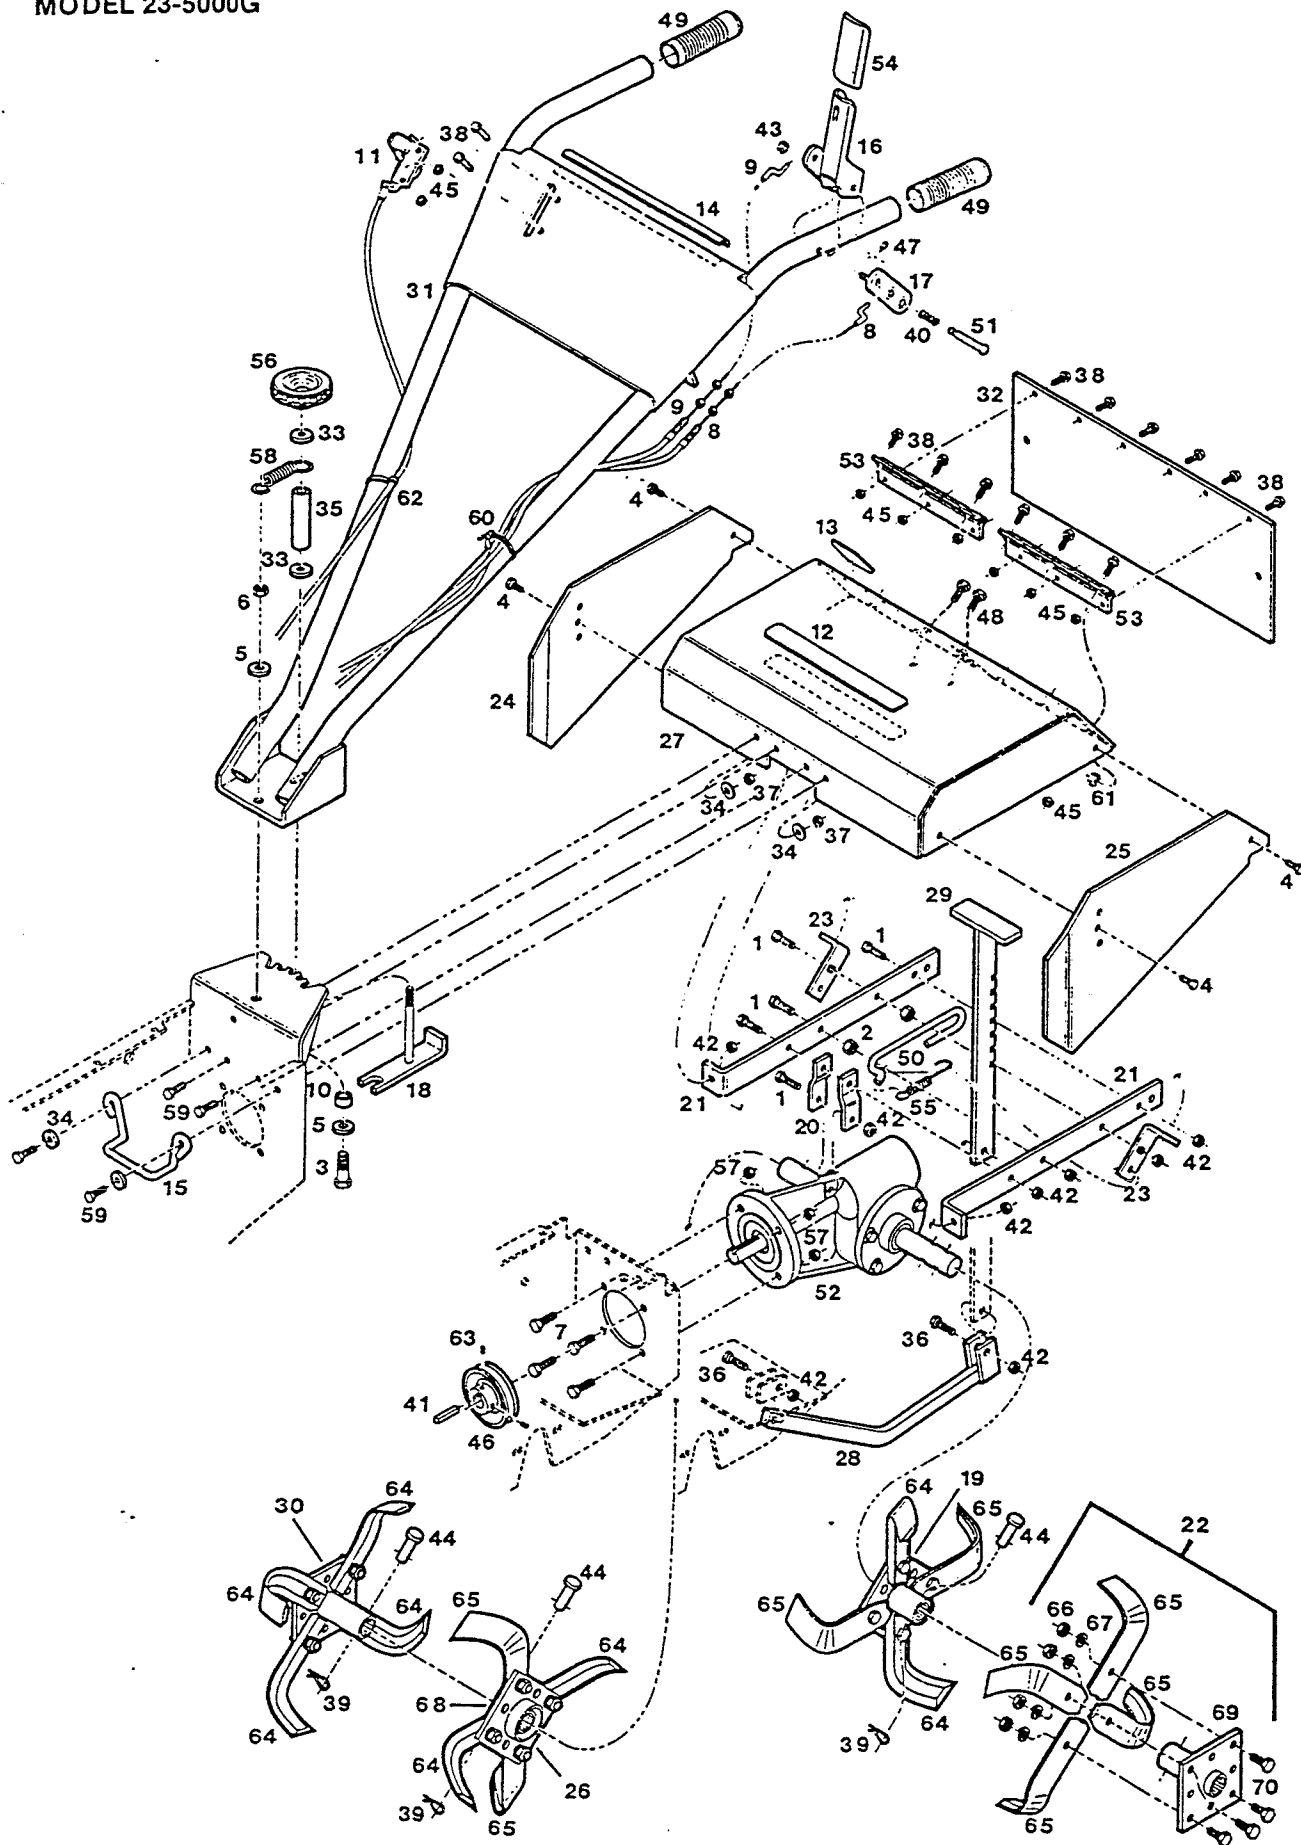

5 HP COUNTER ROTATING REAR TINE TILLER
MODEL 23-5000G

**5 HP COUNTER ROTATING REAR TINE TILLER
MODEL 23-5000G**

Index No.	Part No.	Description	Index No.	Part No.	Description
1	150250	Bolt - hex 5/16-18 x 1-1/2	36	615831	Bolt - hex 5/16-18 x 1-1/4
2	310003	Nut - hex 1/2-13	37	151340	Nut - hex lock 5/16-18 flange
3	615922	Bolt - hex 1/2-13 x 1-3/4	38	616177	Screw - hex #10-24 x 1/2
4	158089	Screw - hex self tap 1/4-20 x 1/2	39	616227	Hairpin Cotter
5	156075	Washer - flat 1/2	40	616243	Spring - clutch pin
6	616581	Nut - hex lock 1/2-13	41	616276	Key - square 3/16 x 1-3/8
7	457176	Bolt - hex 3/8-16 x 1-1/4	42	616342	Nut - hex lock 5/16-18
8	530436	Cable - engaging, tine drive	43	715508	Nut - hex lock 1/4-20
9	530394	Cable - engaging, ground drive	44	616532	Pin - clevis
10	617787	Spacer - latch	45	616615	Nut - hex lock #10-24
11	530444	Control - throttle w/cable	46	616870	Pulley - transmission drive
12	551648	Decal - CAUTION	47	617126	Hairpin Cotter
13	551655	Decal - WARNING	48	617514	Screw - tapping 5/16-18 x 5/8
14	551671	Decal - Grd Drive, Tine	49	619221	Grip - handle
15	555235	Keeper - belt, lower	50	620310	Pusher - depth bar
16	555433	Lever - clutch, ground drive	51	621235	Pin - clutch lever
17	555441	Lever - clutch, tine drive	52	621870	Transmission - tine drive
18	555615	Pull Bar - handle latch	53	622183	Hinge - dirt flap
19	575050	Tine Assembly	54	622662	Cover - clutch lever
20	571323	Bracket - transmission	55	623058	Spring - depth bar
21	571372	Support - dirt shield	56	620195	Knob - handle lock
22	571380	Tine Assembly	57	624908	Nut - hex lock 3/8-16
23	571414	Bracket - dirt shield	58	620203	Spring - pull bar
24	571984	Plate - side RH	59	312058	Bolt - hex 5/16-18 x 1
25	571992	Plate - side LH	60	621672	Tie - cable
26	575068	Tine Assembly	61	715078	Nut - hex lock 1/4-20 whiz
27	575076	Shield - dirt	62	621003	Clip - throttle cable
28	571679	Bar - skid	63	156208	Set screw 5/16-18 x 1/4
29	571687	Bar - depth	64	556225	Tine - 13" RH
30	571729	Tine Assembly	65	556233	Tine - 13" LH
31	575092	Handle	66	615633	Nut - hex 3/8-24
32	574236	Flap - dirt	67	615666	Washer - split lock 3/8
33	616854	Washer - flat 3/8	68	617720	Hub - tines w/cup
34	616508	Washer - flat 5/16	69	622290	Hub - tines
35	620187	Spacer - pull bar pin	70	624940	Bolt - hex 3/8-24 x 1 GR5

NOTE: Parts are right and left hand as viewed from operator position.
Specifications subject to change without prior notice.