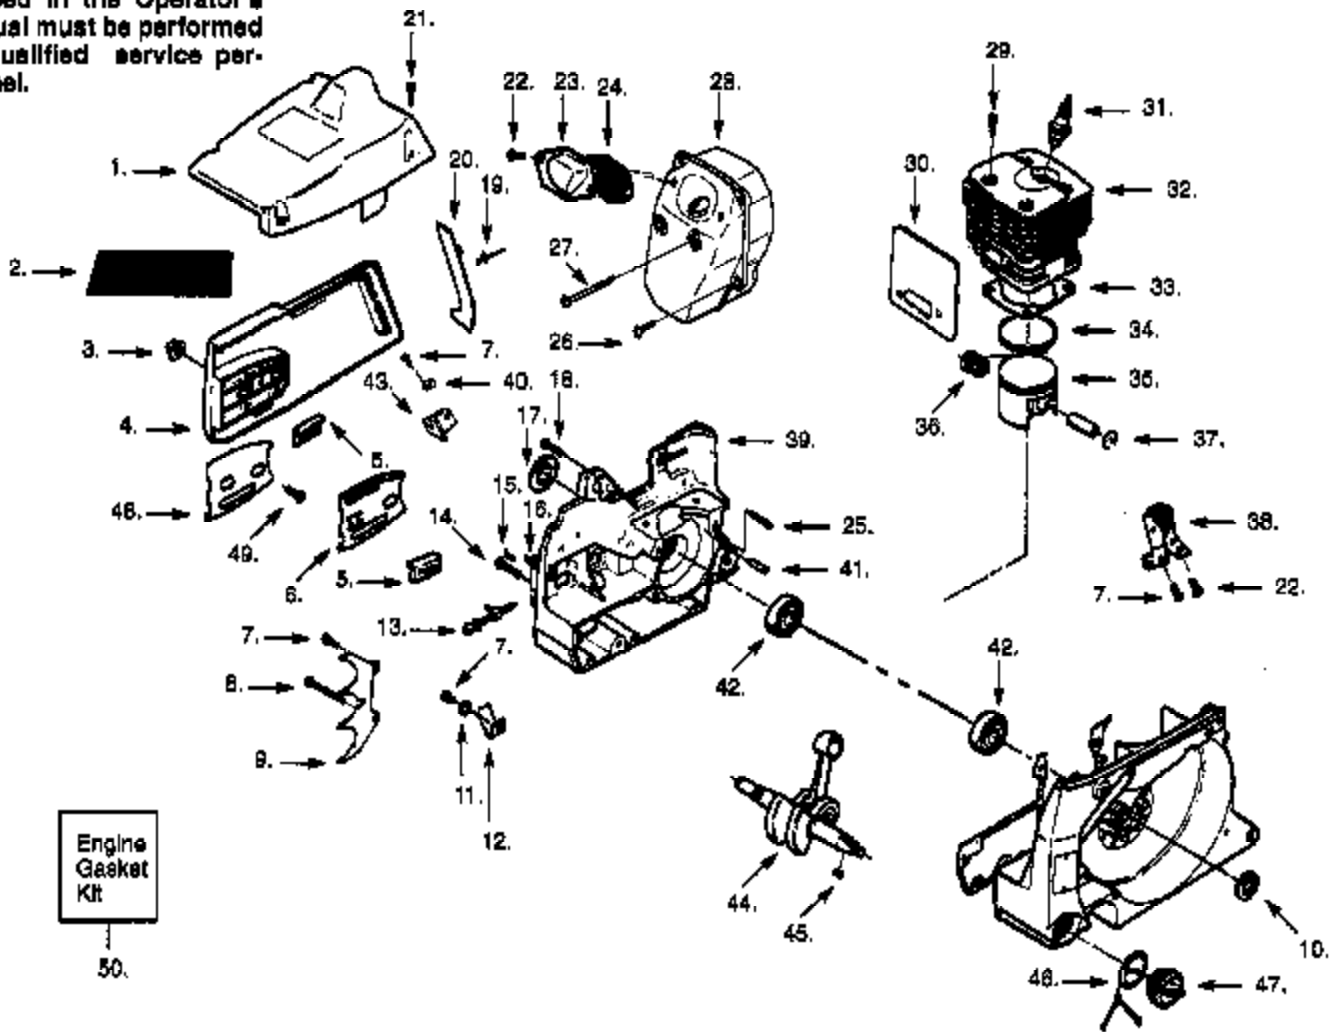

⚠ WARNING

All repairs, adjustments and maintenance not described in the Operator's Manual must be performed by qualified service personnel.

Ref #	Part Number	Qty	Description
1	503433302		Cylinder Cover
2	503208601		Model 415
2	503439401		Model 475 Decal
3	503220001		Nut
4	506093101		Bar Clamp
5	501517201		Chain Pad
6	501814801		Bar Plate-Inner
7	503200216		Screw
8	503200265		Screw
9	503424101		Spur
10	505275719		Oil Seal
11	503230042		Washer
12	501686801	PP415 Gas Saw Page 10 of 10	Chain Catcher
13	501537101	INTERNAL POWER UNIT	Chain Adjuster
14	503200245		Screw
15	721613800		Vent Pin
16	501815701		Bar Stud
17	503422201		Oil Seal
18	503200225		Screw
19	501608201		Pop Rivet
20	506093301		Deflector
21	503203219		Screw
22	503206410		Screw
23	503435401		Exhaust Deflector
24	503435501		Spark Arrestor
25	503424301		Fitting
26	503200320		Screw
27	725538855		Screw
28	503713705		Muffler Ass'y (Incl. 22-24)
29	5030206420		Screw
30	503437901		Heat Shield
31	952030150		Spark Plug
32	503437504		Model 415
32	503420504		Model 475
33	503428601		Gasket
34	503289015		Model 415
34	503289019		Model 475
35	503437702		Model 415
35	503420802		Model 475
36	501511301		Piston Pin Bearing
37	737431200		Keeper
38	503433701		Shock Mount
39	503420005		Crankcase Ass'y. (Inc. 5,12,15,25,41,42)
40	503230035		Washer
41	501270801		Pin
42	738220225		Crankshaft Bearing
43	503554101		Rear Chain Catcher
44	506088602		Crankshaft Ass'y. (Inc. 36,42,45)
45	735880600		Flywheel Key
46	501626801		O Ring
47	501626601		Oil Cap Ass'y.
48	501444501		Bar Plate-Outer
49	503212806		Screw
50	503438301		Engine Gasket Kit