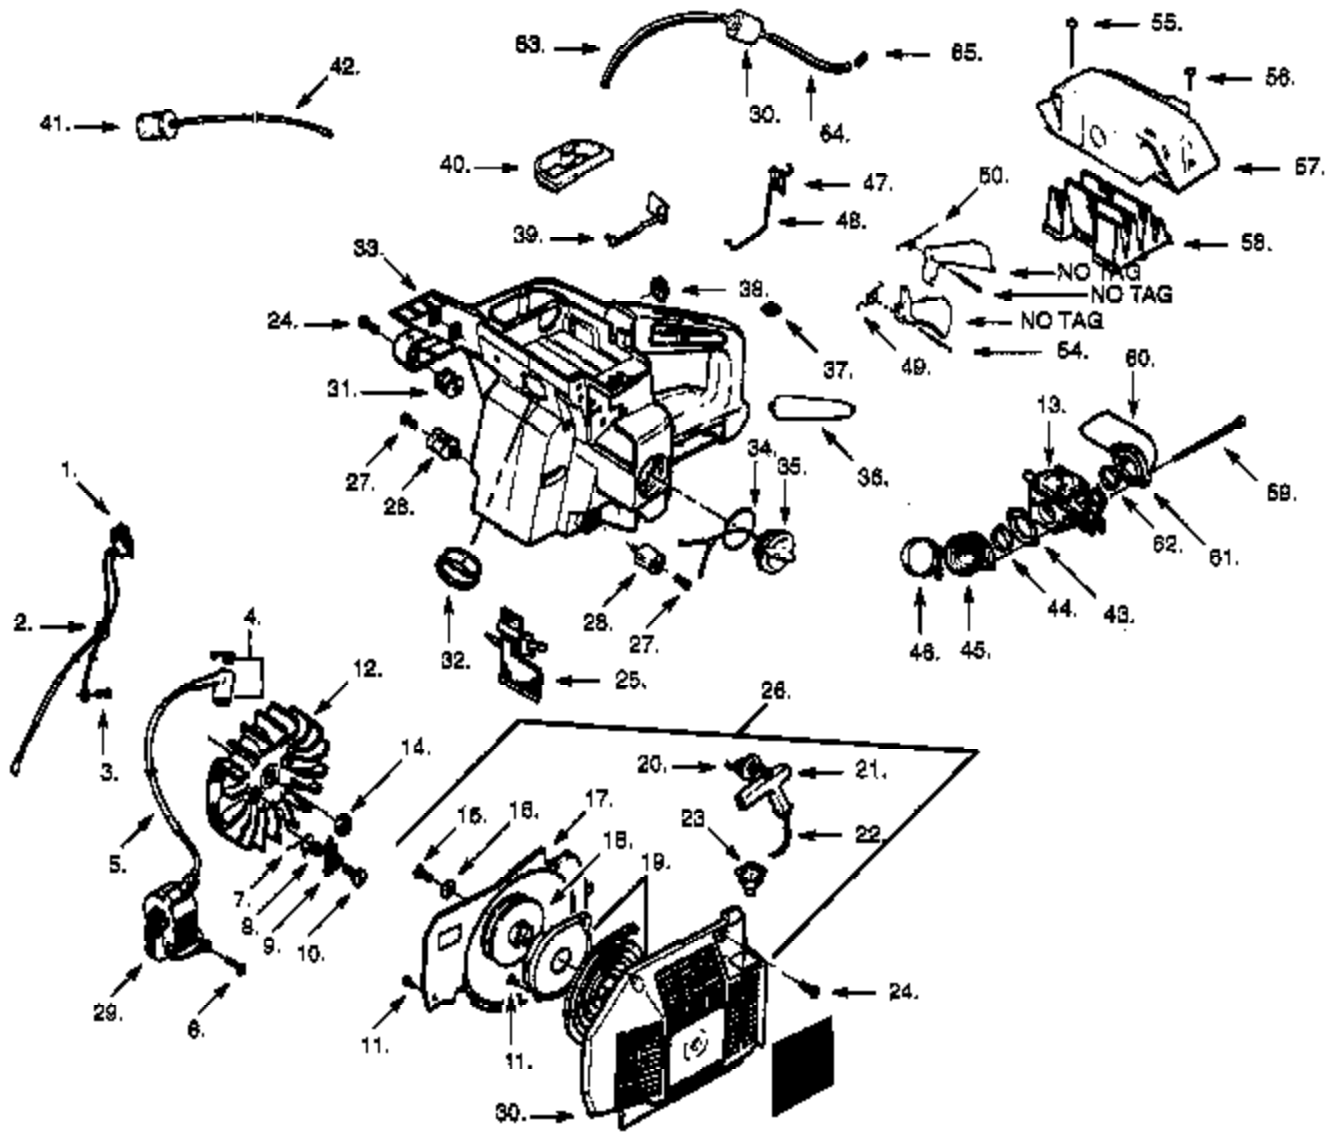

Gasket Kit
 (★ Indicates Contents)

40.

Ref #	Part Number	Qty	Description
1	503108701		Screw
2	505316702		Cover
3	505316715		Diaphragm Included in Gasket/Diaphragm Kit.
4	505316734		Metering Lever Included in Gasket/Diaphragm Kit.
5	505316717		Screw
6	505316731		Pin
7	503117001		Needle Included in Gasket/Diaphragm Kit.
8	505316723		Spring Included in Gasket/Diaphragm Kit.
9	503483101		Ring
10	502119801		Clip
11	506028301		Washer
12	503483801		Lever
13	503483401	PP415 Gas Saw Page 2 of 10	Spring Return
14	502103101	CARBURETOR WP-28P BRI	Bushing
15	503117701		Spring
16	503117101		Ball
17	501666101		Filter Included in Gasket/Diaphragm Kit.
18	501468401		Spring
19	503404101		Washer
20	503404301		Screw
21	503482501		Cover-Pump
22	503117501		Screw
23	504210050		Spring
24	505316721		Spring
25	503483701		Needle-Low
26	503483601		Needle-High
27	503483301		Idle Screw
28	530035015		Screw
29	503482701		Valve
30	503482601		Shaft Ass'y.
31	503483501		Spring
32	503484001		Lever
33	505316707		Valve
34	503117201		Gasket-Pump Included in Gasket/Diaphragm Kit.
35	503192201		Screw
36	503482901		Lever
37	503482801		Choke Shaft
38	501467501		Gasket Included in Gasket/Diaphragm Kit.
39	503117301		Diaphragm-Pump Included in Gasket/Diaphragm Kit.
40	503088401		Gasket Kit

Ref #	Part Number	Qty	Description
55	503203242		Screw
56	503203216		Screw
57	503433103		Air Filter Cover
58	503433401		Std. Nylon Mesh
58	503433402		Flock Filter
58	503433403		Coarse Nylon Mesh
59	503202301		Screw
60	503432801		Air Inlet Tube
61	503424201		Cover
62	503431701		Sealing Ring
63	501768304		Fuel Line
64	501768307		Fuel Line
65	504357201		Brass Check Valve