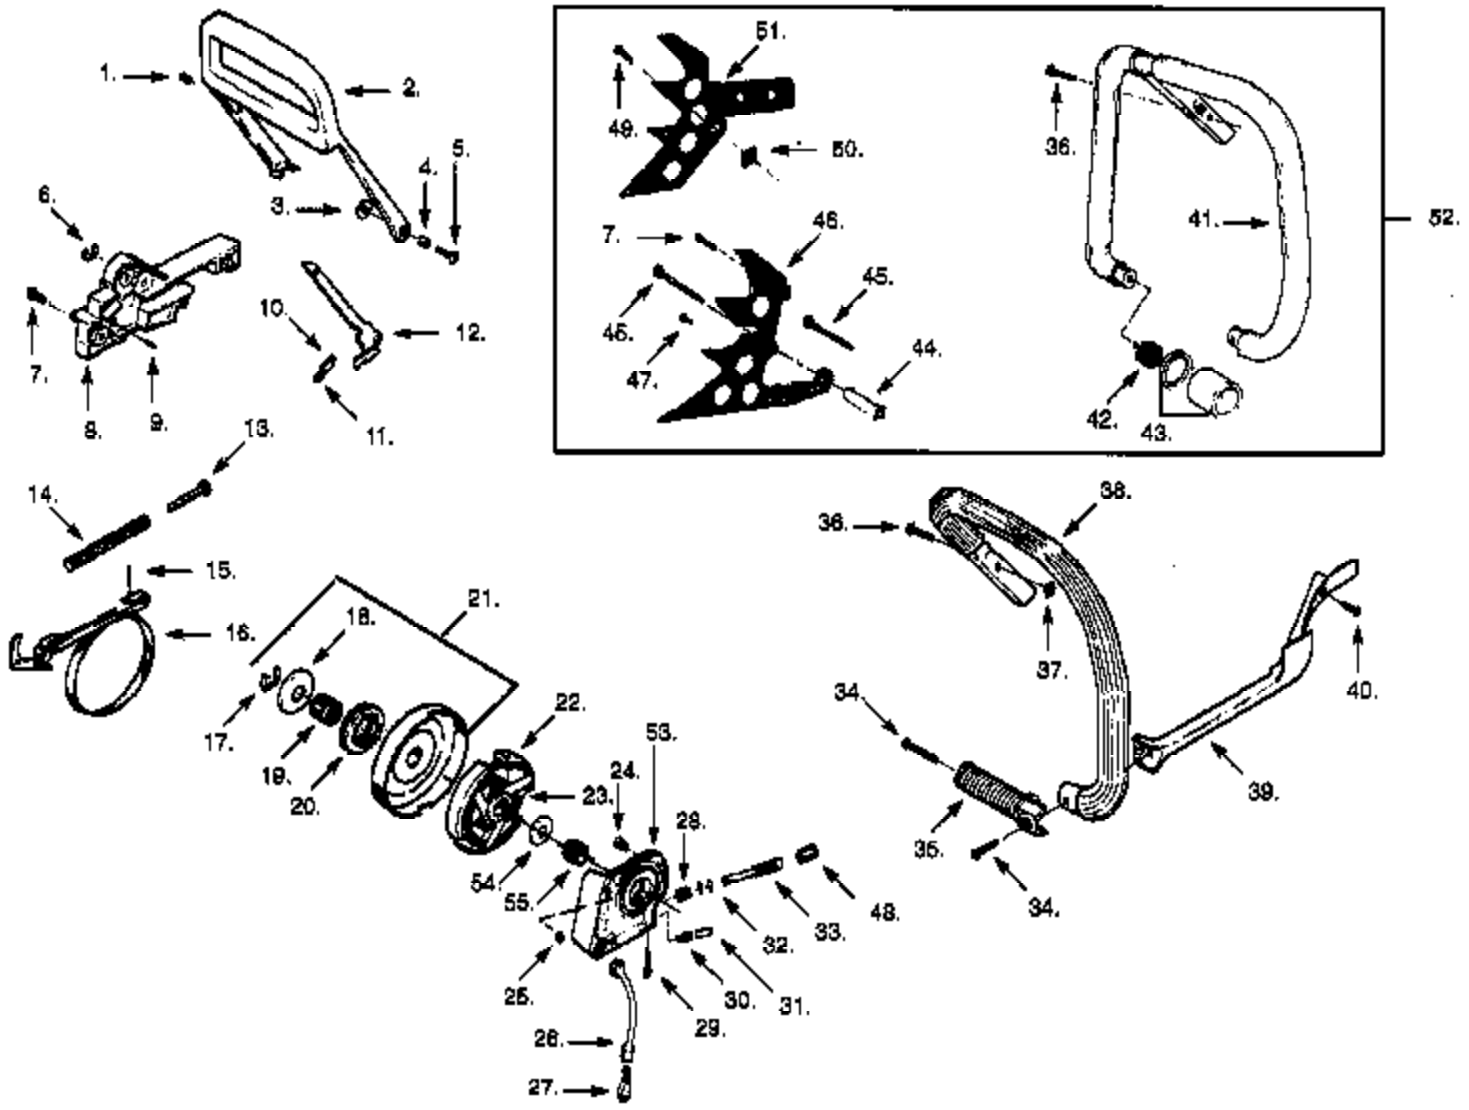

Ref #	Part Number	Qty	Description
1	721430350		Pin
2	506093802		Actuator
3	503234502		Washer
4	503436101		Bushing
5	503200225		Screw
6	735311020		E-Clip
7	503200216		Screw
8	506093401		Brake Housing
9	720127050		Pin
10	503436701		Block
11	503436501		Spring
12	503436901		Actuator Arm
13	503435801	PP415 Gas Saw	Pin
14	503408101	HANDLEBAR	Spring
15	720123500		Pin
16	506094502		Band
17	503272101		E-Clip
18	503656502		Cup Washer
19	503432001		Clutch Bearing
20	501598002		Rim-3/8x7
20	505303661		Rim-3/8x8
21	503438401		Clutch Drum Ass'y. (Inclu. 17-20)
22	503524601		Clutch Ass'y.
23	503560401		Clutch Spring
24	725524355		Screw
25	501288501		Seal Ring
26	503426701		Oil Pickup Tube
27	501544102		Oil Pickup
28	503615801		Spring
29	503421301		Adjusting Screw
30	503422401		Spring
31	503421401		Pin
32	503230054		Washer
33	503421202		Pump Piston
34	503210632		Screw
35	503428201		Spring
36	503200230		Screw
37	503226501		Nut
38	503425802		Handlebar
39	503425102		Brace
40	503210619		Screw
41	503435702		Handlebar
42	504125014		Mount
43	503437401		Spacer
44	506132802		Spacer
45	503200265		Screw
46	503434201		Inner Spur
47	503200210		Screw
48	503624901		Dust Shield
49	503200212		Screw
50	503226501		Nut
51	503434301		Outer Spur
52	503438102		Wrap Around Handlebar Kit (Inc.7,36,41,42, 43,44,45,46,47,48,49,50,51)
54	503554201		Shim Washer (Only if originally equipped)