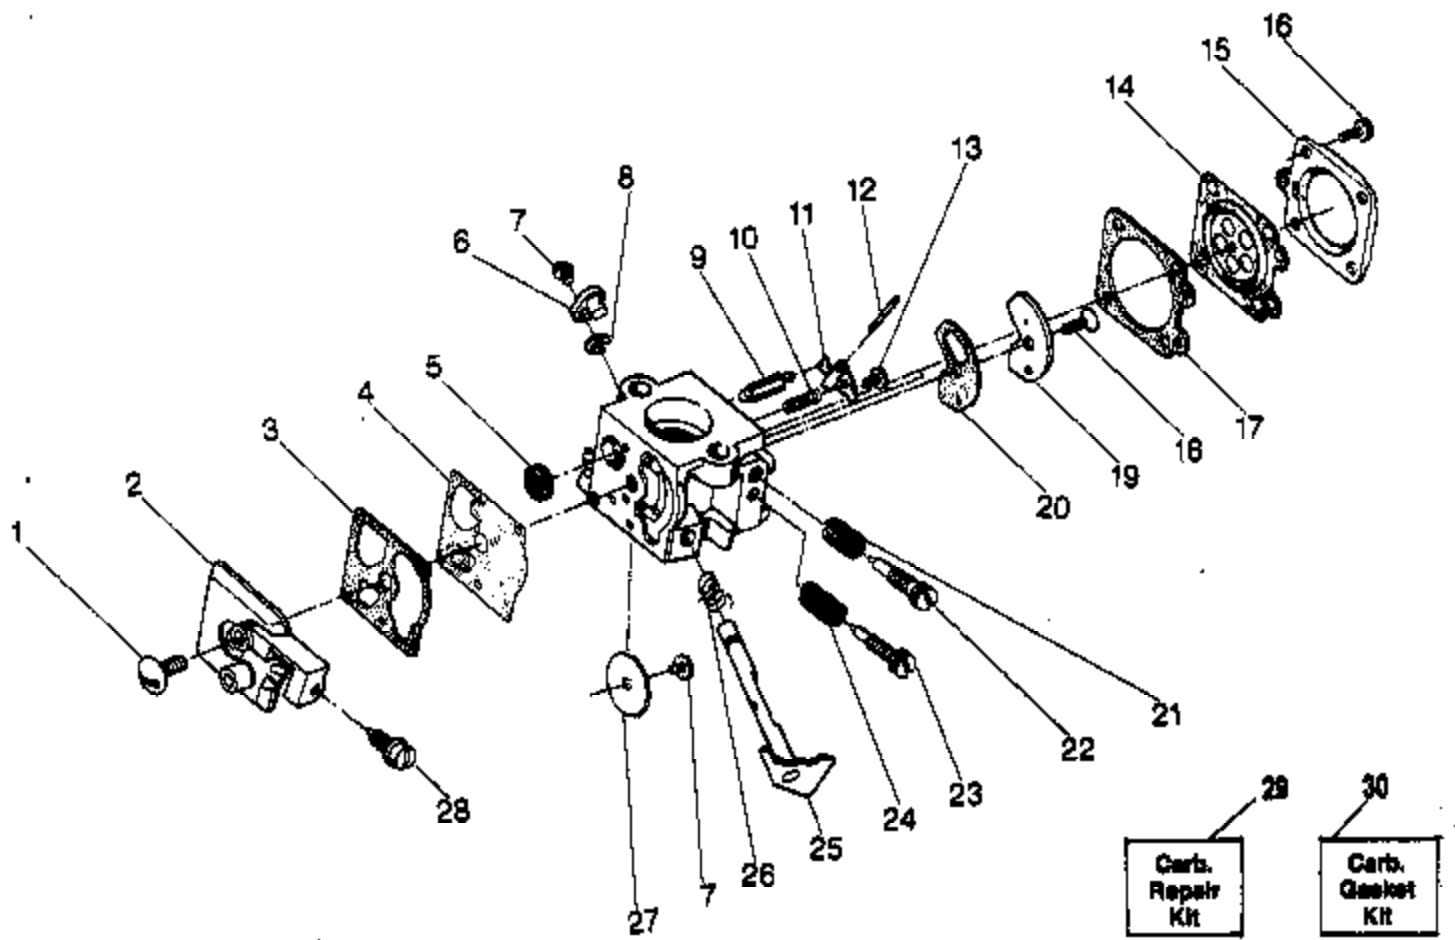

Ref #	Part Number	Qty	Description
1	530035017		Screw - Pump Cover
2	530035191		Pump Cover Ass'y (incl. #28)
3	530035164		Gasket - Pump
4	530035166		Diaphragm - Pump
5	530035178		Screen - Inlet Included in Carburetor Kwik Repair Kit.
6	530035192		Swivel Lever Ass'y.
7	530035015		Screw - Throttle Valve Included in Carburetor Kwik Repair Kit.
8	530035007		Clip - Throttle Shaft
9	530035106		Valve - Inlet Needle Included in Carburetor Kwik Repair Kit.
10	530035139		Spring - Metering Lever Included in Carburetor Kwik Repair Kit.
YP160 Gas Trim Page 4 of 12 CARBURETOR BREAKDOWN			
11	530035031		Lever - Metering Included in Carburetor Kwik Repair Kit.
12	530035028		Pin - Metering Lever Included in Carburetor Kwik Repair Kit.
13	530035016		Screw - Metering Lever Pin
14	530035014		Diaphragm Assembly - Metering
15	530035149		Cover - Metering Diaphragm
16	530035153		Screw Assembly - Metering Cover & Throttle Shaft Clip
17	530035151		Gasket - Metering Diaphragm
18	530035137		Screw - Circuit Plate Included in Carburetor Kwik Repair Kit.
19	530035042		Plate - Circuit
20	530035147		Gasket - Circuit Plate
21	530035036		Spring - Hi Speed Needle
22	530035142		Needle - Hi Speed
23	530035141		Needle - Idle
24	530035023		Spring - Idle Needle
25	530035192		Shaft Assembly - Throttle
26	530035138		Spring - Throttle Return
27	530035133		Valve - Throttle
28	530035156		Screw - Idle Adjustment
29	530035185		Kit - Carb. Kwik Repair
30	530035186		Kit - Carb. Gasket/Diaphragm