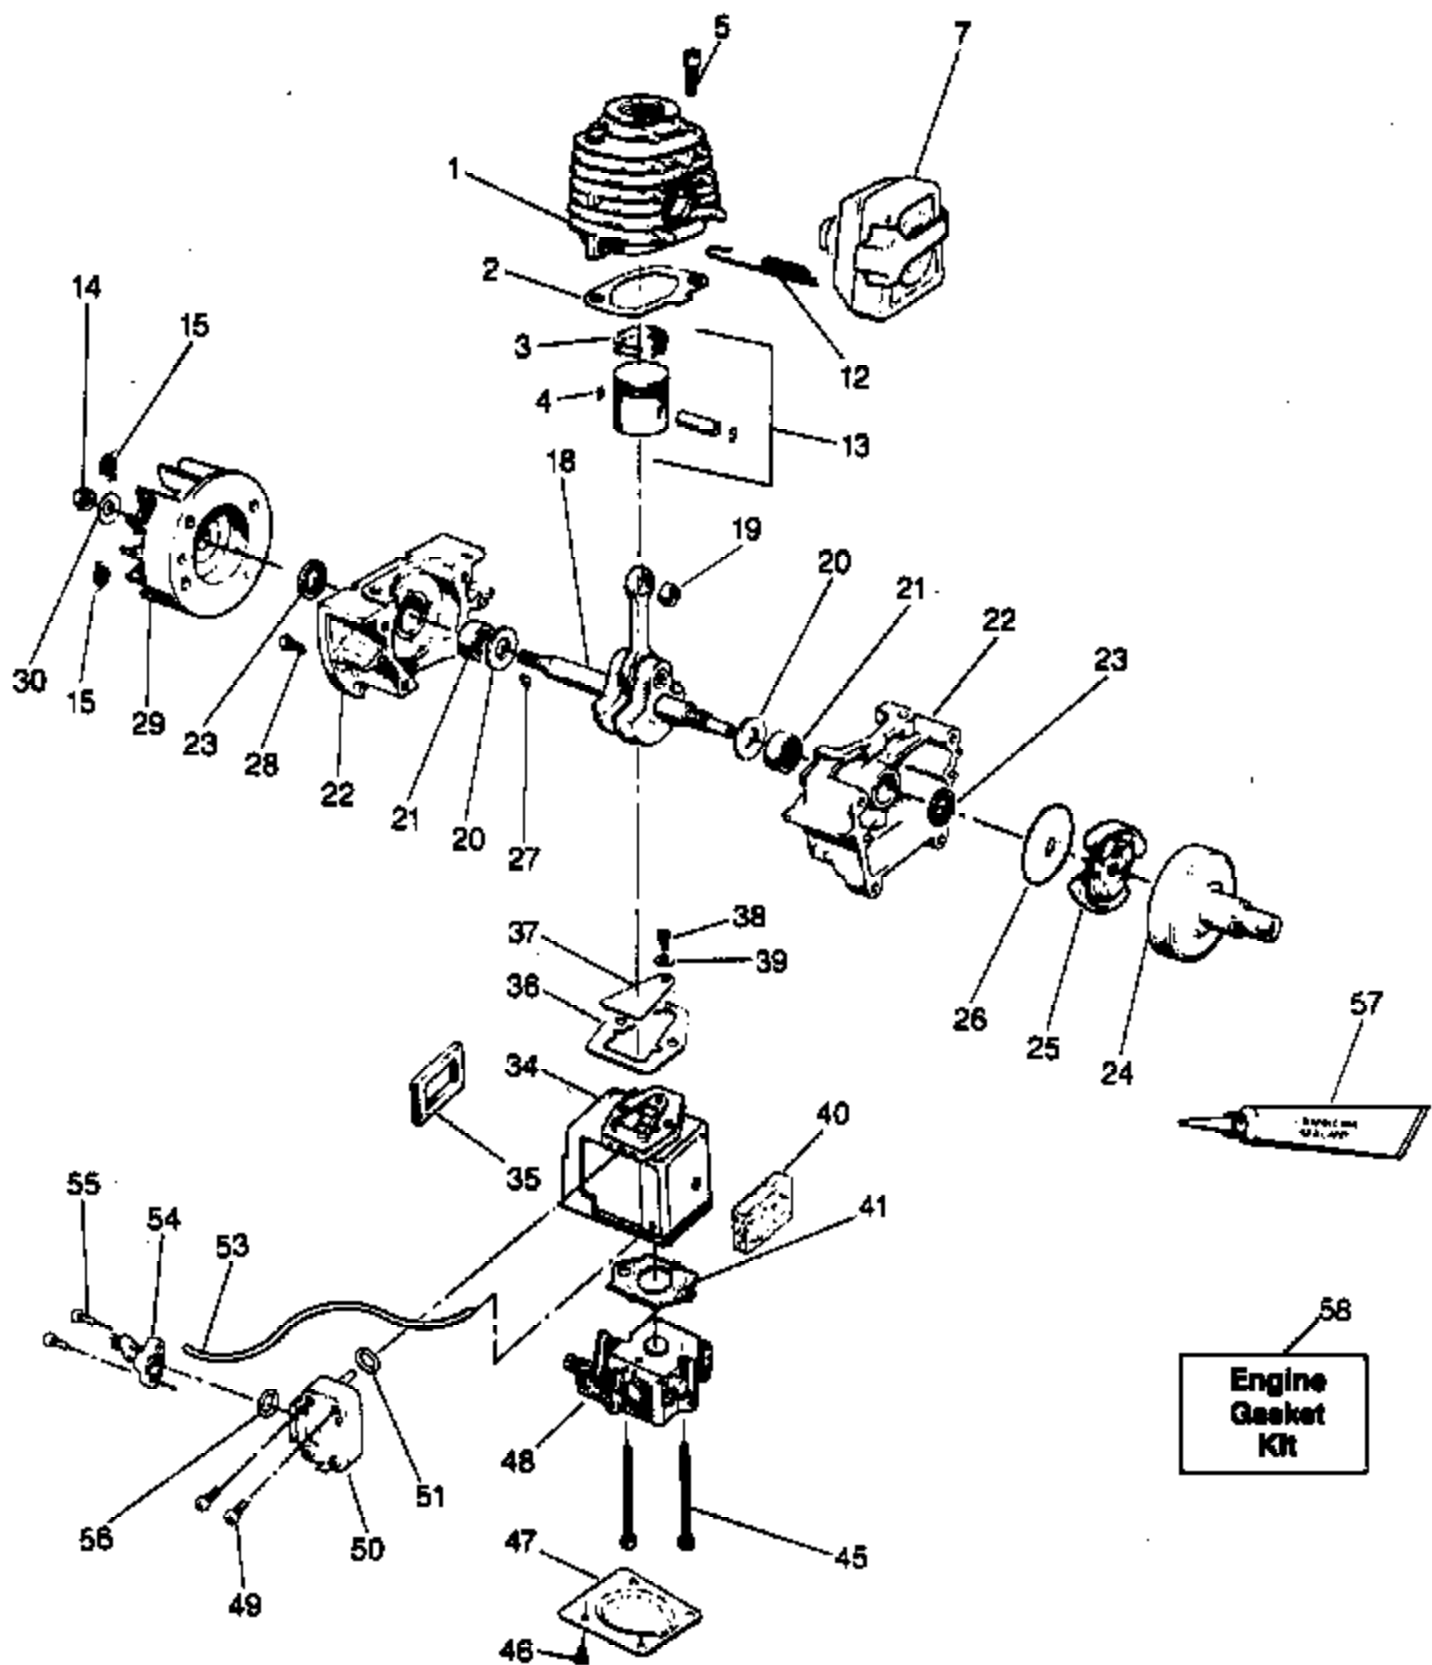

Ref #	Part Number	Qty	Description
1	530012112		Cylinder
2	530019111		Gasket - Cylinder Included in Engine Gasket Kit.
3	530026681		Ring - Piston
4	530015162		Retainer - Wrist Pin
5	530015239		Screw - 1/4 - 20 x 3/4 - Hex Soc. Hd. Cylinder
12	530026621		Spring - Muffler Attachment
13	502069203		Piston Kit (incl. #3, 4, Pin)
14	530626605		Nut - Flywheel
15	530042059		Spring - Starter Dog
18	530010844		Ass'y. - Crankshaft & Rod
19	530032092		Bearing - Wrist Pin
20	530015351		Washer - Thrust - Crankcase
21	530032029		Bearing - Crankcase
22	530010757		Crankcase Ass'y. (Incl. #21, 23 & Qty. 4 of #28)
23	530019059		Seal - Crankcase Included in Engine Gasket Kit.
24	530010765		Drum & Coupling Assembly
25	530069195		Clutch Assembly Kit (incl. Clutch Washer)
26	530069196		Kit - Clutch Washer
27	530015126		Key-Flywheel
28	530015369		Screw - 10 - 24 x 5/8 Fil. Hd. Crankcase
29	530039114		Flywheel Assembly (incl. #15)
30	530015127		Washer - Flywheel
34	530010762		Ass'y. Carburetor Housing & Eyelet
35	530019105		Seal - Carburetor Case Included in Engine Gasket Kit.
36	530019108		Gasket - Carburetor Case to Crankcase Included in Engine Gasket Kit.
37	530024438		Reed Valve
38	530015241		Screw - 6 - 19 x 5/16 - Pan Hd. - Reed Valve
39	530023367		Washer - Reed Valve Screw
40	530019135		See - Carb. Case (Sponge) Included in Engine Gasket Kit.
41	530019115		Gasket - Carburetor Included in Engine Gasket Kit.
45	530015566		Screw - 10 - 24 x 2-1/4" - Fil. Hd. - Carburetor
46	530015235		Screw - 8 - 18 x 9/16 - Pan. Hd - Carburetor Case Cover
47	530026047		Cover - Carburetor Case
48	530035190		Carburetor - WA - 149 - Cable
49	530015565		Screw - 8 x 18 x 1" - Accumulator
50	530010651		Accumulator Assembly (incl. #51 & 54)
51	530019131		O - ring (Orifice)
53	530021055		Fuel Line - Carburetor
54	530010677		Cap Assembly - Accumulator (incl. #56)
55	530015235		Screw - 8 - 16 x 9/16
56	530019128		O - Ring (Accumulator Chamber)
57	530030054		Sealant - Crankcase (not supplied with unit)
58	530069219		Engine Gasket Kit

YP160 Gas Engine
POWER UNIT

Page 9 of 12