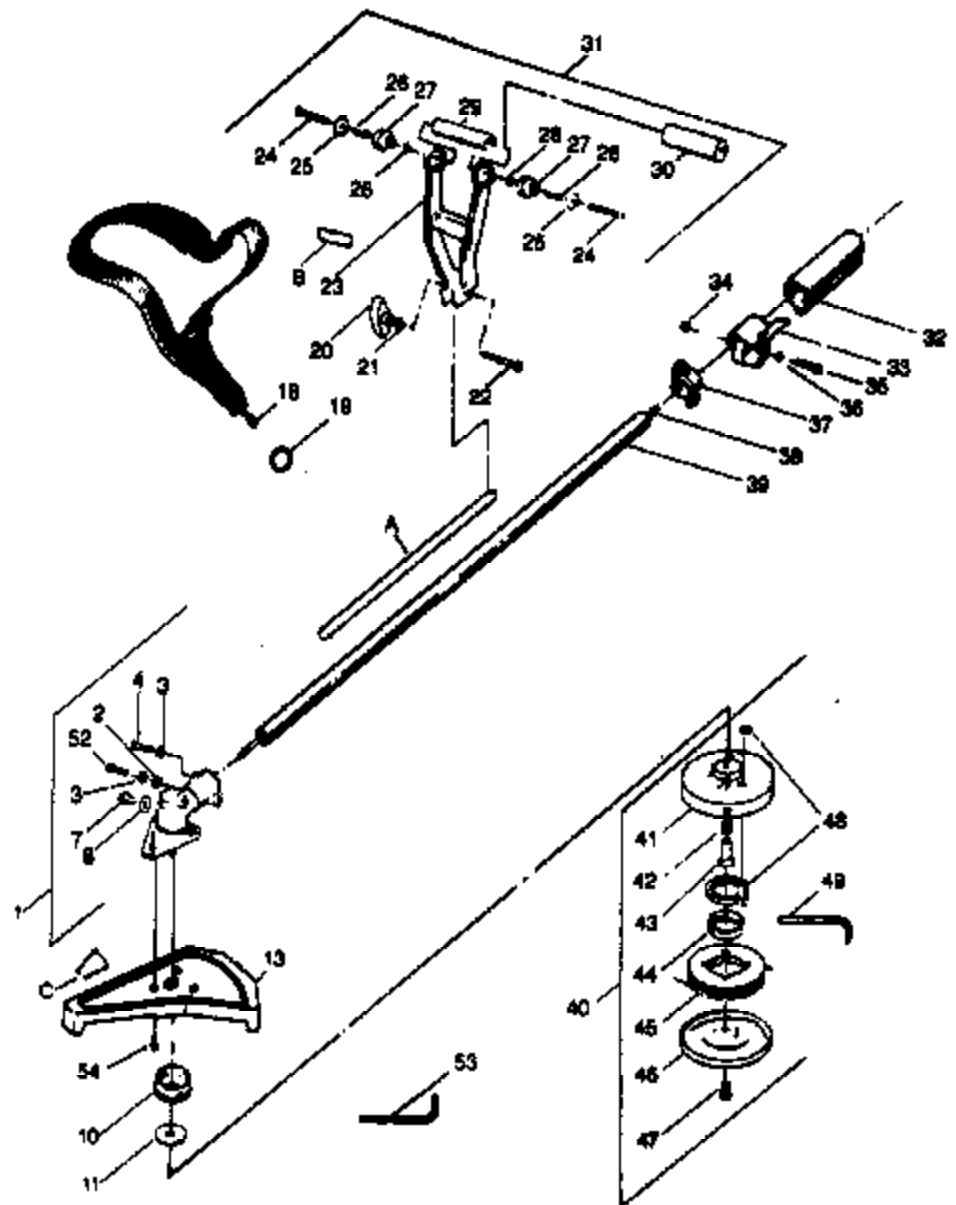

⚠ WARNING

All repairs, adjustments and maintenance not described in the Operator's Manual must be performed by qualified service personnel.

Ref #	Part Number	Qty	Description
1	530094455		Type 1 & 2
1	530094495		Type 3
2	530094449		Lockwasher - Type 2
2	530094206		Washer Type 3
3	530094200		Lockwasher
4	530094208		Screw-5 x 12.5 MM-Soc. Hd Gear Box-Index
5	530094448		Nut-5mm Gear Box-Pinch Clamp-Type 2 only
6	530094450		Screw-Sems-6 x 16mm-Type 2 only
7	530094209		Type 1 & 2
7	530094485		Type 3
8	530094203		Type 1 & 2
8	530094486		Type 3
9	530094207		Washer Spacer-Gear Box - Type 1 & 2
10	530093984		Adaptor-Upper
11	530093985		Adaptor-Lower
12	530093981		Nut-6mm-Shield Type 1 & 2
13	530093980		Type 1
13	530094445		Type 2
13	530094496		Type 3
14	530093979		Spacer-Shield-Type 1 & 2
16	530093978		Bracket-Shield
17	530093977		Screw-6x20mm-Shield
18	530094417		Shoulder Strap
19	530092231		Key Ring-Shoulder Strap
20	530092059		Knob-Handle
21	530092062		Washer-1/4"-Handle
22	530015737		Screw-#1/4-20x1-3/4" Handle
23	530093960		Handle Antivibe
24	530015561		Screw-#12-11x2"-Isolator Handle
25	530024376		Cup-Isolator-Handle
26	530025985		Spacer-Isolator Handle
27	530024373		Isolator-Handle
28	530015209		Washer-Flat-Handle
29	530025986		Center-Section-Handle
30	530026009		Cushion-Handle
31	530010764		Ass'y-Antivibe Handle (incl. #23-30)
32	530093956		Grip-Drive Shaft Hsg.
33	530093958		Throttle Control Ass'y.
34	530094210		Lock Nut-Hex-5mm-Throttle Control
35	530094204		Screw-5x25mm Phil.
36	530094214		Washer-Throttle Control Throttle Control
37	530093948		Clamp-Shoulder Strap
38	530093945		Type 1
38	530094443		Type 2 & 3
39	530093983		Type 1
39	530094454		Type 2 & 3
40	530093954		Cutting Head Assembly (incl. #41-49)
41	530091656		Hub-Cutting Head
42	530091425		Line Saver-Cutting Head
43	530091423		Drive Adaptor Cutting Head
44	530091657		Spring-Cutting Head
45	952701526		Spool w/Line-Cutting Head
46	530091424		Cover-Cutting Head
47	530091662		Screw-#3/8-16x7/8"-Cover
48	530093602		Release Button (incl. Lock Ring)
49	530091663		Allen Wrench-Cutting Head

YP160 Gas Wrench Page 6 of 12
CUTTING HEAD