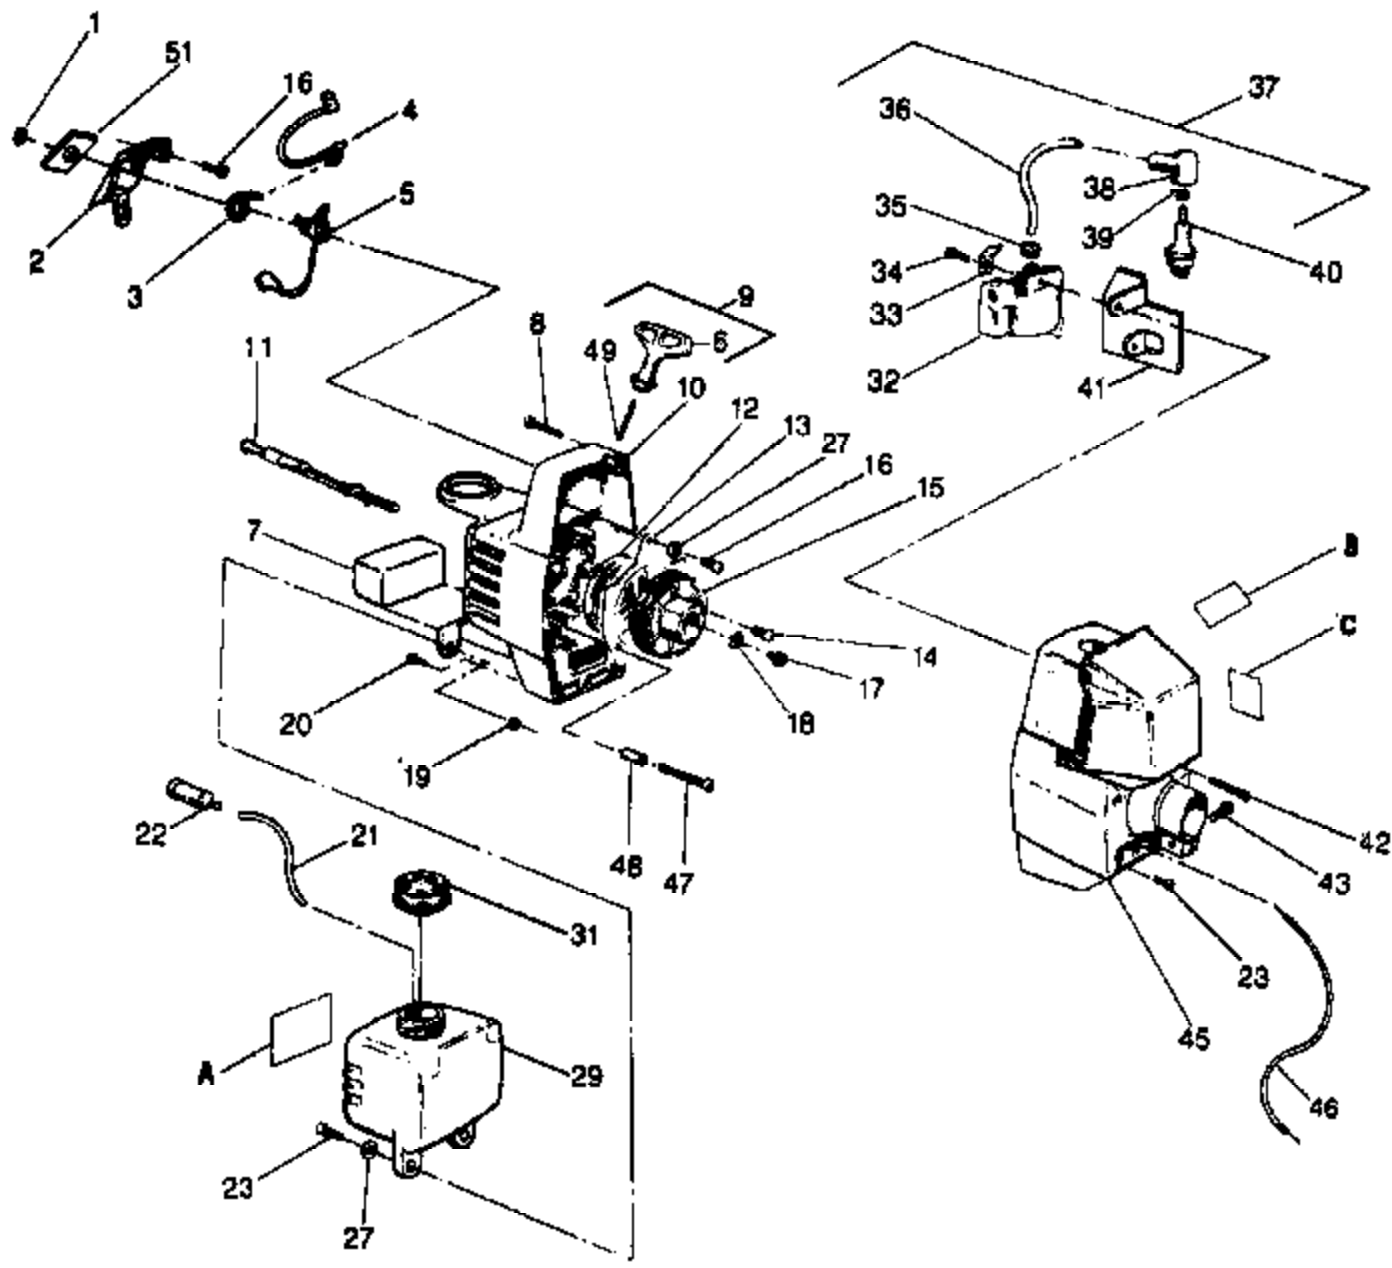

Ref #	Part Number	Qty	Description
1	530023575		Nut-Grounding Switch
2	530026997		Housing - Switch
3	530024569		Washer - Grounding Switch
4	530039122		Wire - Lead - Grounding Switch
5	530069182		Kit - Grounding Switch (Inc. #1,3,4 & 33)
6	530026735		Starter Handle
7	530024371		Air Filter
8	530015583		Screw - 10 - 24 x 1-1/2" - Sems - Fan Housing Top
9	530026792		Ass'y. Rope and Handle - Starter (Incl. #6 & 49)
10	530069236		Fan Housing Kit
11	530024303		Choke Knob
12	530042067		Spring Starter Pulley
13	530026035	YP140 Gas Air Baffle 11 of 11	Air Baffle
14		STARTER & SHROUD	UNKNOWN
15	530026048		Starter Pulley
16	530015596		Screw - 10 - 14 x 5/8"
17			UNKNOWN
18	530015123		Washer - 10 - Starter Pulley Screw
19	530001543		Nut - 10 - 24 - Fuel Tank Bracket
20	530015582		Screw - 10 - 24 x 5/8" - Sems
21	530021065		Fuel Line - Type 1, 2 & 3
21	530069247		Line Kit - Type 4
22	530091878		Type 1, 2 & 3
22	530010897		Type 4
23	530015168		Screw - 10 - 20 x 5/8" - Fil. Hd.
27	530015158		Washer - Flat
29	530010838		Fuel Tank Assembly (Incl. #31, 21 & 22)
31	530010729		Fuel Cap Assembly (Incl. "O" Ring)
32	530069181		Kit - Ignition Module
33	530025995		Electrical Tab
34	530015128		Screw - 8 - 32 x 3/4" - Fil. Hd. - Ignition Module
35	530024435		Grommet - Plug Wire
36	530039082		High Tension Lead Wire
37	530039103		High Tension - Lead Assembly - (Incl. #36, 38 & 39)
38	530003934		Boot - Spark Plug
39	530003933		Connector - Spark Plug Lead
40	530030077		Spark Plug (CJ-14)
41	530026658		Deflector - Air
42	530015376		Screw - 10 - 24 x 1-1/2" - Shroud Top
43	530093802		Bolt - 1/4 - 20 x 1" Hex - Pinch Clamp - Shroud
45	530010763		Ass'y. - Shroud/Heat Shield
46	530093959		Throttle Cable
47			UNKNOWN
48	530026122		Spacer - Air Baffle
49	530069231		Rope Kit
51	530026741		Plate - Indicating Switch
A	530027150		Decal - Fuel Tank
B	530026630		Type 1
B	530027261		Type 2
B	026999		Type 3 & 4
C	530026989		Decal - Shroud (Left)