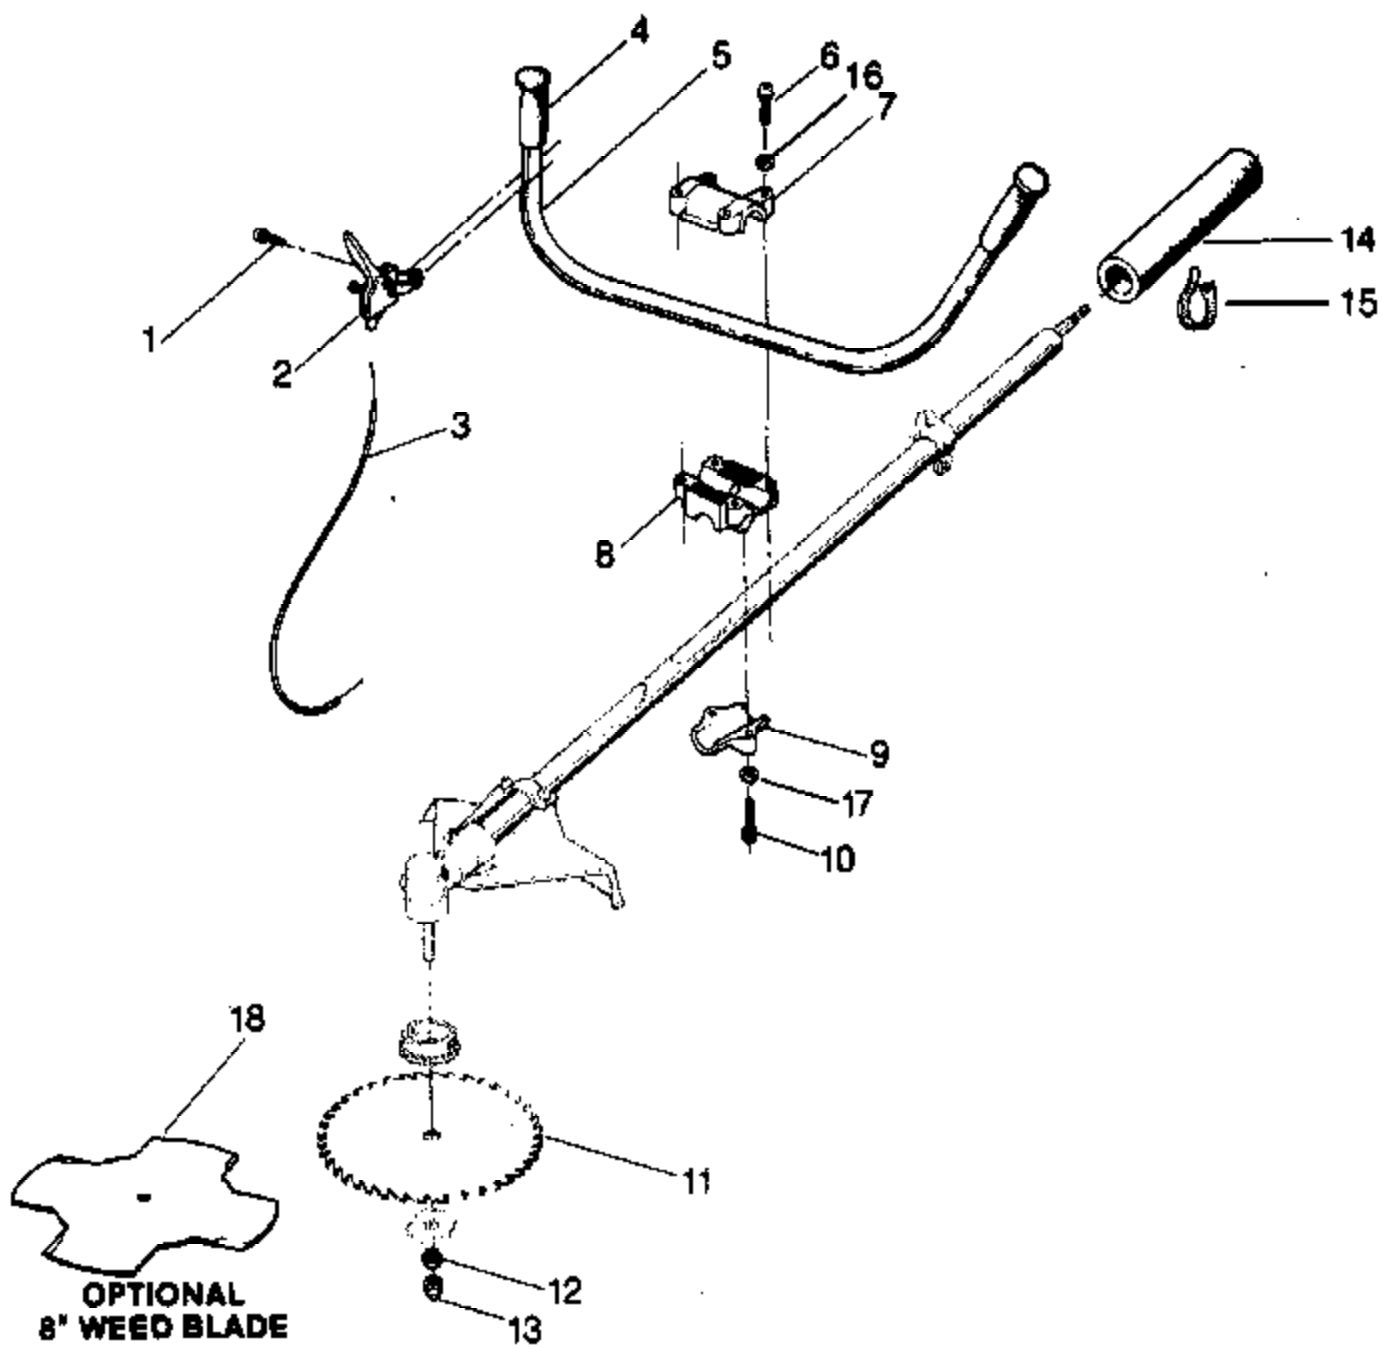

---

Ref #	Part Number	Qty	Description
49	530092258		Wrench - Hex - 4mm
A	530027432		Upper
A	530027433		Lower
B	530027348		Decal - Warning Shield
0	530066941		Operator's Manual
0	530060852		Carton (Not a serviceable part)

Ref #	Part Number	Qty	Description
1	530094204		Screw - Phil. Hd. - 5 x 25mm.- Throttle Control
2	530093957		Ass'y. - Throttle Control
3	530093955		Cable - Throttle
4	530093947		Grip - Handlebar
5	530093946		Handlebar - "U"
6	530015337		Bolt - Clamp - Top
7	530093962		Cover - Top - Clamp
8	530094393		Clamp - Handlebar
9	530093963		Cover - Bottom - Clamp
10	530001648		Bolt - Clamp - Bottom
11	952701547		Brush Blade - 10"
12	530091595		Lock Nut - Blade
13	530091596	YP140 Gas Trim Part 7 of 11	Cap Nut - Blade
14	530093982	OPTIONAL	BRUSH BLADE / Drive Shaft Pad
15	530091426		Tie Strap
16	530015328		Lockwasher - 10
17	530001642		Lockwasher - 10
18	952701546		Weed Blade - 8 inch - Optional