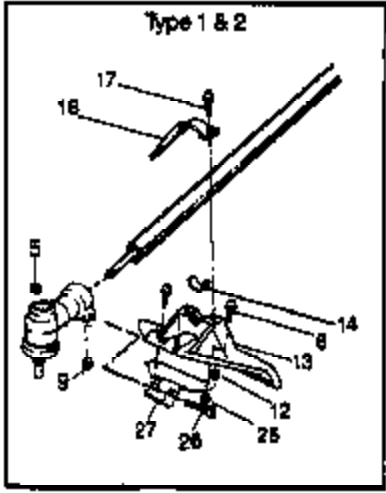

⚠ WARNING

All repairs, adjustments and maintenance not described in the Operator's Manual must be performed by a qualified service dealer.

Ref #	Part Number	Qty	Description
1	530094455		Type 1 & 2
1	530094495		Type 3 & 4
2	530094449		Lockwasher - Type 2
2	530094206		Washer - Type 1, 3 & 4
3	530094200		Lockwasher - 5mm
4	530094208		Screw - 5 x 12.5mm - Soc. Hd. Gear Box - Index
5	530094448		Nut - 5mm - Type 2 only Gear Box - Pinch Clamp
6	530094450		Screw - Sems - 6 x 16mm - Type 2 only
7	530094209		Type 1 & 2
7	530094485		Type 3 & 4
8	530094203		Type 1 & 2
8	530094486		Type 3 & 4
9	530094207		YP140 Gas Washer - Spacer - Gear Box - Type 1 & 2
10	530093984		DRIVE SHAFT & CUTTING F Adapter - Upper
11	530093985		Adaptor - Lower
12	530093981		Nut - 6mm - Shield - Type 1 & 2
13	530093980		Type 1
13	530094445		Type 2
13	530094496		Type 3 & 4
14	530093979		Spacer - Shield - Type 1 & 2
16	530093978		Bracket - Top - Shield - Type 1 & 2
17	530093977		Screw - 6 x 20 mm - Shield - Type 1 & 2
18	530094417		Shoulder Strap
19	530092231		Key Ring Shoulder Strap
20	530094487		Screw - Type 3 & 4
21	530012143		Assist Handle
22	530091373		Wing Nut "D" Handle
23	530092062		Washer - Handle
24	530015737		Screw - Handle
25	530094446		Nut - Hex 6mm - Type 2 only
26	530094205		Type 1, 3 & 4 (5 x 25mm)
26	530015742		Type 2 (5 x 35mm)
27	530094447		Bracket - Lower - Splash Deflector - Type 2 only
28	530094499		Line Limiter - Type 3 & 4
29	530015539		Screw - Type 3 & 4
30	530015328		Washer - Type 3 & 4
31	530001543		Nut - Type 3 & 4
32	530093956		Grip - Drive Shaft Hsg.
33	530093958		Throttle Control Ass'y
34	530094210		Lock Nut - Hex - 5mm Throttle Control
35	530094204		Screw
36	530094214		Washer - Throttle Control
37	530093948		Clamp - Shoulder Strap
38	530093945		Type 1
38	530094443		Type 2, 3 & 4
39	530093983		Type 1
39	530094454		Type 2, 3 & 4
40	530094430		Cutting Head Ass'y (Incl. #41-48)
41	530093896		Hub w/Line Saver
42	530093898		Line Saver
43	530092067		Spring
44	530092068		Adaptor - Spring
45	530094429		Drive Gear
46	952701589		Spool w/Line
47	530093367		Release Button (Incl. Lock Ring)
48	530092133		Cover