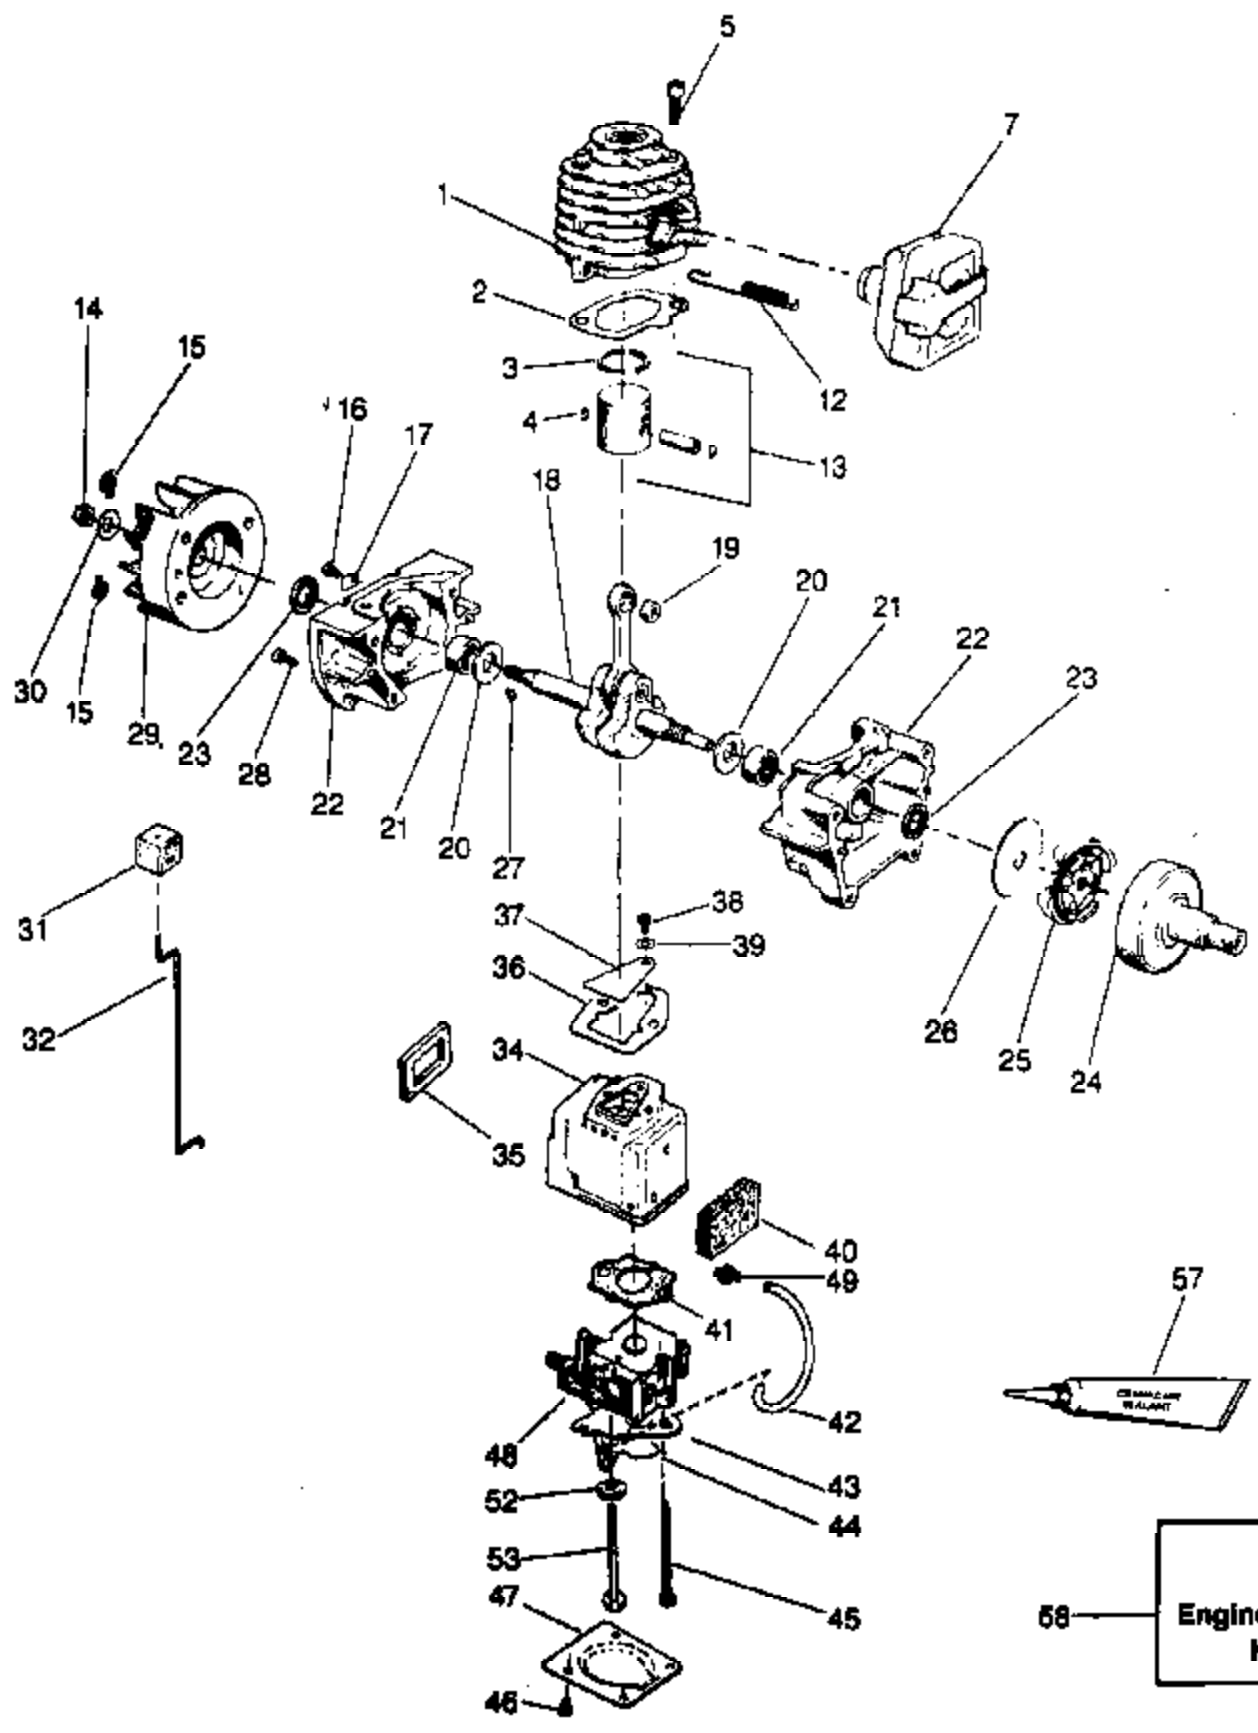

29  
Carb.  
Repair  
Kit

30  
Carb.  
Gasket  
Kit

Ref #	Part Number	Qty	Description
1	530035017		Screw - Pump Cover
2	530035191		Pump Cover Ass'y. (Incl. #28)
3	530035164		Gasket Pump
4	530035166		Diaphragm - Pump
5	530035178		Screen - Inlet
6	530035193		Swivel Lever Ass'y.
7	530035015		Screw - Throttle Valve
8	530035007		Clip - Throttle Shaft
9	530035106		Valve - Inlet Needle
10	530035139		Spring - Metering Lever
11	530035031		Lever - Metering
12	530035028		Pin - Metering Lever
13	530035016		Screw - Metering Lever Pin
14	530035014		Diaphragm Assembly - Metering
15	530035149		Cover - Metering Diaphragm
16	530035153		Screw Assembly - Metering Cover & Throttle Shaft Clip
17	530035151		Gasket - Metering Diaphragm
18	530035137		Screw - Circuit Plate
19	530035042		Plate - Circuit
20	530035147		Gasket - Circuit Plate
21	530035036		Spring - Hi Speed Needle
22	530035142		Needle - Hi Speed
23	530035141		Needle - Idle
24	530035023		Spring - Idle Needle
25	530035192		Shaft Assembly - Throttle
26	530035138		Spring - Throttle Return
27	530035133		Valve - Throttle
28	530035156		Screw - Idle Adjustment
29	530035185		Kit - Carb Kwik Repair Kit (inc. 3-5,7,9-12,14,17,18,20)
30	530035186		Kit-Carb Gasket/Diaphragm (Inc. 3,4,14,17,20)

Ref #	Part Number	Qty	Description
1	530094204		Screw - Phil. Hd. - 5 x 25mm.- Throttle Control
2	530093957		Ass'y. - Throttle Control
3	530093955		Cable - Throttle
4	530093947		Grip - Handlebar
5	530093946		Handlebar - "U"
6	530015337		Bolt - Clamp - Top
7	530093962		Cover - Top - Clamp
8	530094393		Clamp - Handlebar
9	530093963		Cover - Bottom - Clamp
10	530001648		Bolt - Clamp - Bottom
11	952701547		Brush Blade - 10"
12	530091595		Lock Nut - Blade
13	530091596	YP140 Gas Trim Part 7 of 11	Cap Nut - Blade
14	530093982	OPTIONAL	BRUSH BLADE / Drive Shaft Pad
15	530091426		Tie Strap
16	530015328		Lockwasher - 10
17	530001642		Lockwasher - 10
18	952701546		Weed Blade - 8 inch - Optional