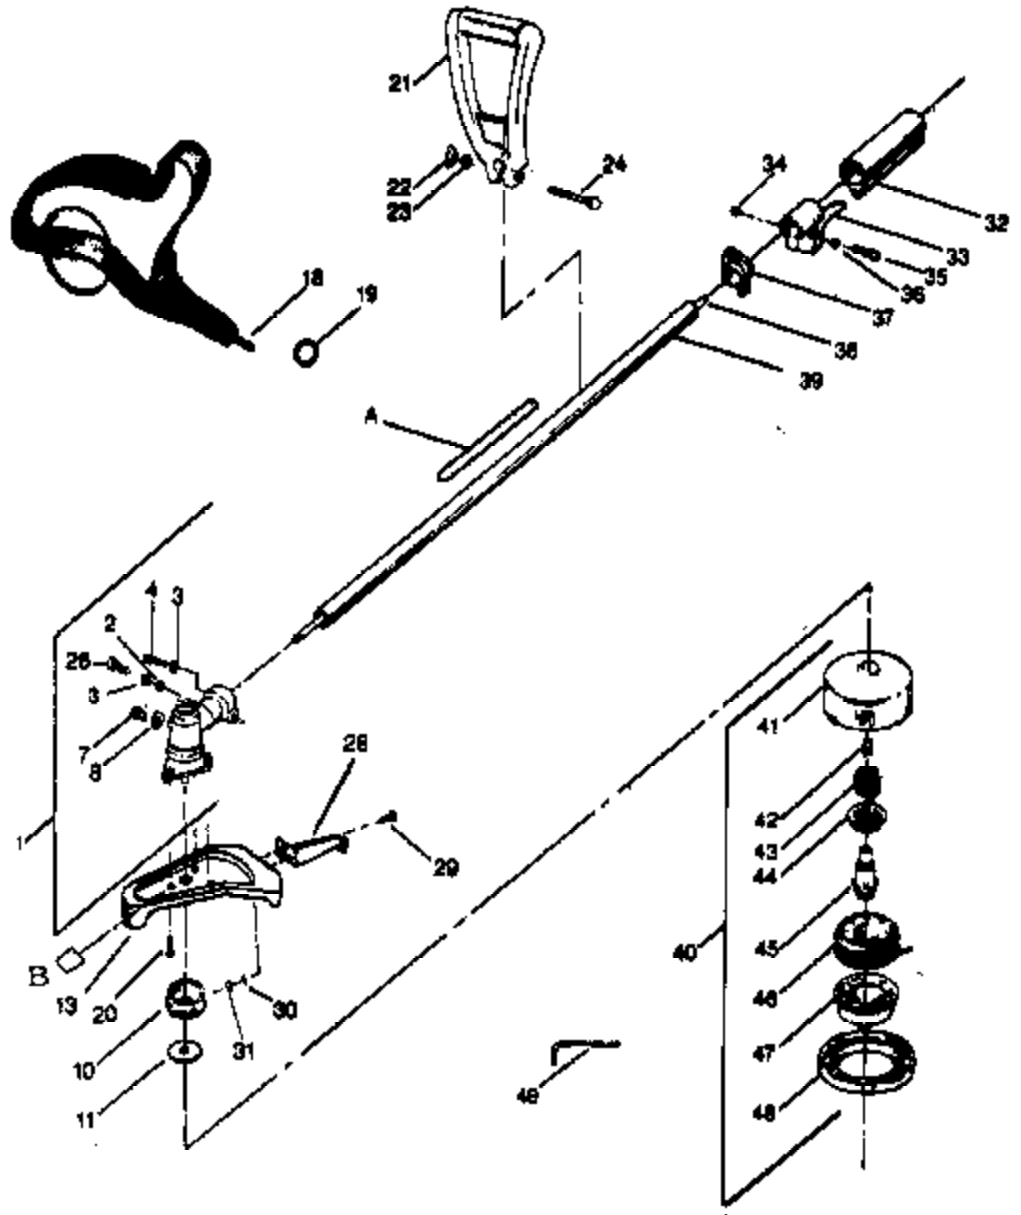

⚠ WARNING

All repairs, adjustments and maintenance not described in the Operator's Manual must be performed by a qualified service dealer.

Ref #	Part Number	Qty	Description
1	530094455		Type 1 & 2
1	530094495		Type 3 & 4
2	530094449		Lockwasher - Type 2
2	530094206		Washer - Type 1, 3 & 4
3	530094200		Lockwasher - 5mm
4	530094208		Screw - 5 x 12.5mm - Soc. Hd. Gear Box - Index
5	530094448		Nut - 5mm - Type 2 only Gear Box - Pinch Clamp
6	530094450		Screw - Sems - 6 x 16mm - Type 2 only
7	530094209		Type 1 & 2
7	530094485		Type 3 & 4
8	530094203		Type 1 & 2
8	530094486		Type 3 & 4
9	530094207		YP140 Gas Washer - Spacer - Gear Box - Type 1 & 2
10	530093984		DRIVE SHAFT & CUTTING F Adapter - Upper
11	530093985		Adaptor - Lower
12	530093981		Nut - 6mm - Shield - Type 1 & 2
13	530093980		Type 1
13	530094445		Type 2
13	530094496		Type 3 & 4
14	530093979		Spacer - Shield - Type 1 & 2
16	530093978		Bracket - Top - Shield - Type 1 & 2
17	530093977		Screw - 6 x 20 mm - Shield - Type 1 & 2
18	530094417		Shoulder Strap
19	530092231		Key Ring Shoulder Strap
20	530094487		Screw - Type 3 & 4
21	530012143		Assist Handle
22	530091373		Wing Nut "D" Handle
23	530092062		Washer - Handle
24	530015737		Screw - Handle
25	530094446		Nut - Hex 6mm - Type 2 only
26	530094205		Type 1, 3 & 4 (5 x 25mm)
26	530015742		Type 2 (5 x 35mm)
27	530094447		Bracket - Lower - Splash Deflector - Type 2 only
28	530094499		Line Limiter - Type 3 & 4
29	530015539		Screw - Type 3 & 4
30	530015328		Washer - Type 3 & 4
31	530001543		Nut - Type 3 & 4
32	530093956		Grip - Drive Shaft Hsg.
33	530093958		Throttle Control Ass'y
34	530094210		Lock Nut - Hex - 5mm Throttle Control
35	530094204		Screw
36	530094214		Washer - Throttle Control
37	530093948		Clamp - Shoulder Strap
38	530093945		Type 1
38	530094443		Type 2, 3 & 4
39	530093983		Type 1
39	530094454		Type 2, 3 & 4
40	530094430		Cutting Head Ass'y (Incl. #41-48)
41	530093896		Hub w/Line Saver
42	530093898		Line Saver
43	530092067		Spring
44	530092068		Adaptor - Spring
45	530094429		Drive Gear
46	952701589		Spool w/Line
47	530093367		Release Button (Incl. Lock Ring)
48	530092133		Cover