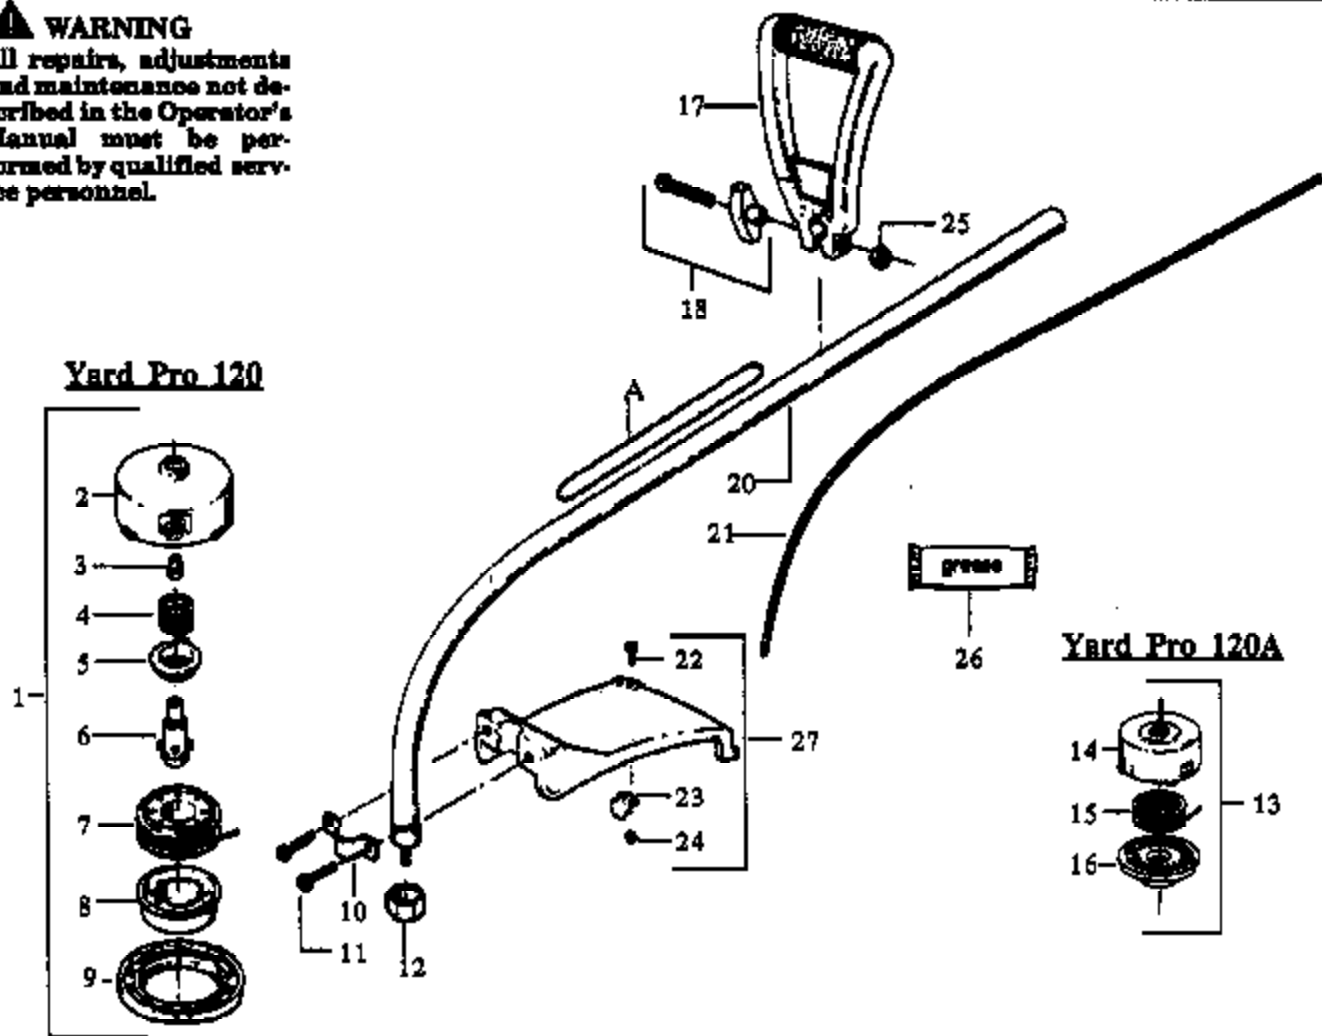

WARNING

All repairs, adjustments and maintenance not described in the Operator's Manual must be performed by qualified service personnel.

Ref #	Part Number	Qty	Description
1	952701604		Cutting Head Ass'y. (Inc. #2-9)
2	530093896		Hub w/Line Saver
3	530093898		Line Saver
4	530092067		Spring
5	530092068		Adaptor-Spring
6	530093897		Drive Gear
7	952701523		Spool w/Line
8	530093387		Release Button
9	530092133		Cover
10	530093653		Shield Bracket
11	530092243		Screw
12	530093716		Model YP120
12	530094543		Model YP120A
13	952701605		Cutting Head Ass'y. (Inc. #14,15 & 16)
14	530094592		Hub w/Line Saver
15	952701607		Spool w/Line
16	530094494		Cover
17	530010618		Assist Handle
18	530069252		"T" Handle Ass'y.
20	530093934		Model YP120
20	530094634		Model YP120A
21	530093936		Model YP120
21	530094607		Model YP120A
22	530015337		Screw
23	530093853		Model YP120
23	530094570		Model YP120A
24	530015653		Nut
25	530015197		Nut
26	530030102		Shaft Lubrication
27	530069249		Shield Kit Ass'y.
A	530029159		Safety Label Decal

YP120A Gas Tripper

Page 4 of 13

CUTTING HEAD & DRIVE ASSEMBLY