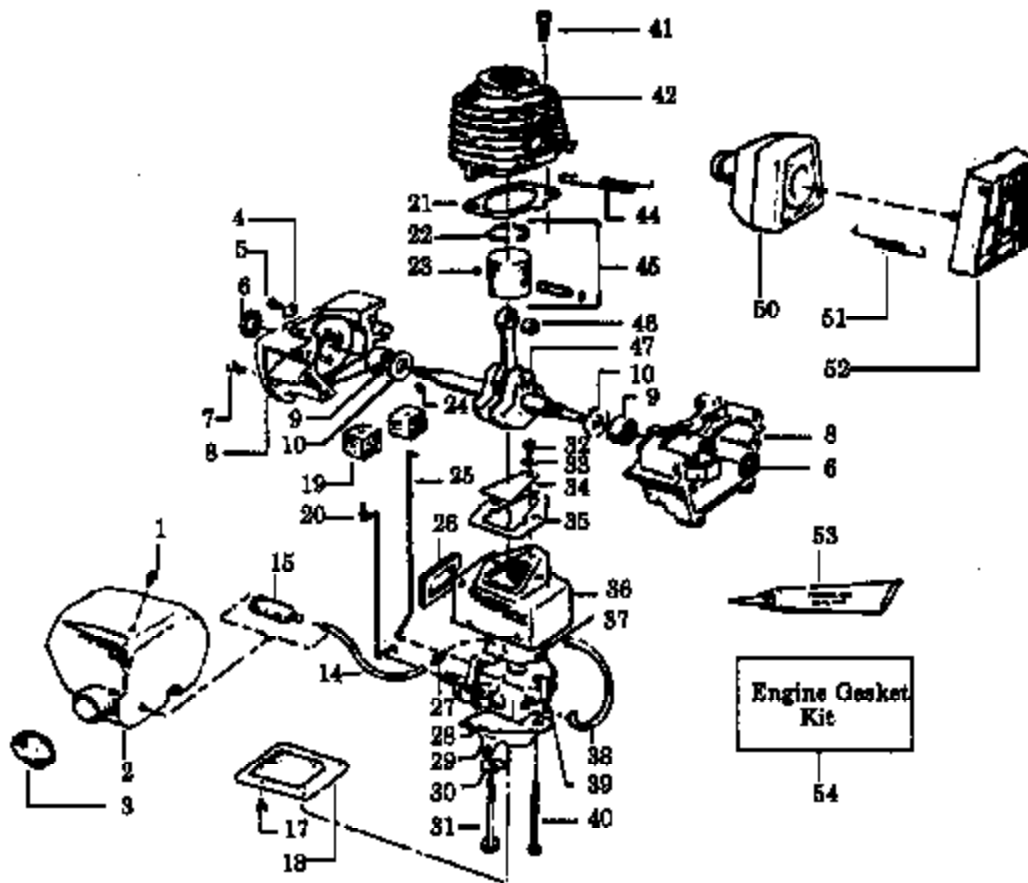

Ref #	Part Number	Qty	Description
1	530026119		Check Valve Duck Bill
2	530010776		Fuel Tank Ass'y. (Inc. #1,3,14 & 15)
3	530010729		Fuel Cap Ass'y.
4	530024651		Choke Wire Clamp
5	530015004		Screw
6	530019059		Crankcase Seal Included in Engine Gasket Kit.
7	530015369		Crankcase Screw
8	530010757		Crankcase Ass'y. (Inc. #6,9 & Qty. 1 of #7)
9	530032029		Crankcase Bearing
10	530015351		Washer
14	530069216		Fuel Line Model YP120-Type 1 & 2
14	530069247		Line Kit-Model YP120-Type 3 & Model YP120A -Type 1
15	530091878		Model YP120-Type 1
15	530010897		Model YP120-Type 2 & 3; Model YP120A-Type 1
17	530015235		Screw
18	530026029		Carburetor Case Cover
19	530023373		Choke Wire Throttle Boot Included in Engine Gasket Kit.
20	530026236		Choke Wire
21	530019111		Cylinder Gasket Included in Engine Gasket Kit.
22	530024302		Model YP120-Type 1
22	530026681		Model YP120-Type 2 & 3; Model YP120A-Type 1
23	530015162		Wrist Pin Retainer
24	530015126		Flywheel Key
25	530024902		Throttle Wire
26	530019105		Carburetor Case Seal Included in Engine Gasket Kit.
27	530025472		Model YP120-Type 1 & 2
27	530026981		Model YP120-Type 3; Model YP120A-Type 1
28	530026237		Choke Wire Guide Plate
29	530024558		Choke Shutter
30	530015254		Wave Washer
31	530015404		Screw
32	530015241		Screw
33	530023367		Washer
34	530024438		Reed Valve
35	530019108		Carburetor Case/Crankcase Gasket Included in Engine Gasket Kit.
36	530024409		Carburetor Housing
37	530019157		Carburetor Gasket Included in Engine Gasket Kit.
38	530069238		Line Kit
39	530035183		Carburetor (See Page 4 for Ass'y.)
40	530015379		Screw
41	530015239		Screw
42	530012247		Model YP120-Type 1
42	530012252		Model YP120-Type 2 & 3; Model YP120A-Type 1 Included in Engine Gasket Kit.
44	530024903		Muffler Detachment Spring
45	530069240		Model YP120-Type 1
45	530069203		Model YP120-Type 2 & 3; Model YP120A-Type 1
46	530032057		Model YP120-Type 1 & 2
46	530032092		Model YP120-Type 3; Model YP120A-Type 1
47	530026675		Model YP120-Type 1 & 2
47	530010844		Model YP120-Type 3; Model YP120A-Type 1
50			Muffler Ass'y., Model YP120-See Service Reference 1
50	530069243		Model YP120A
51	530024932		Muffler Guard Spring

YP120A Gas Tractor 1 of 13

POWER UNIT