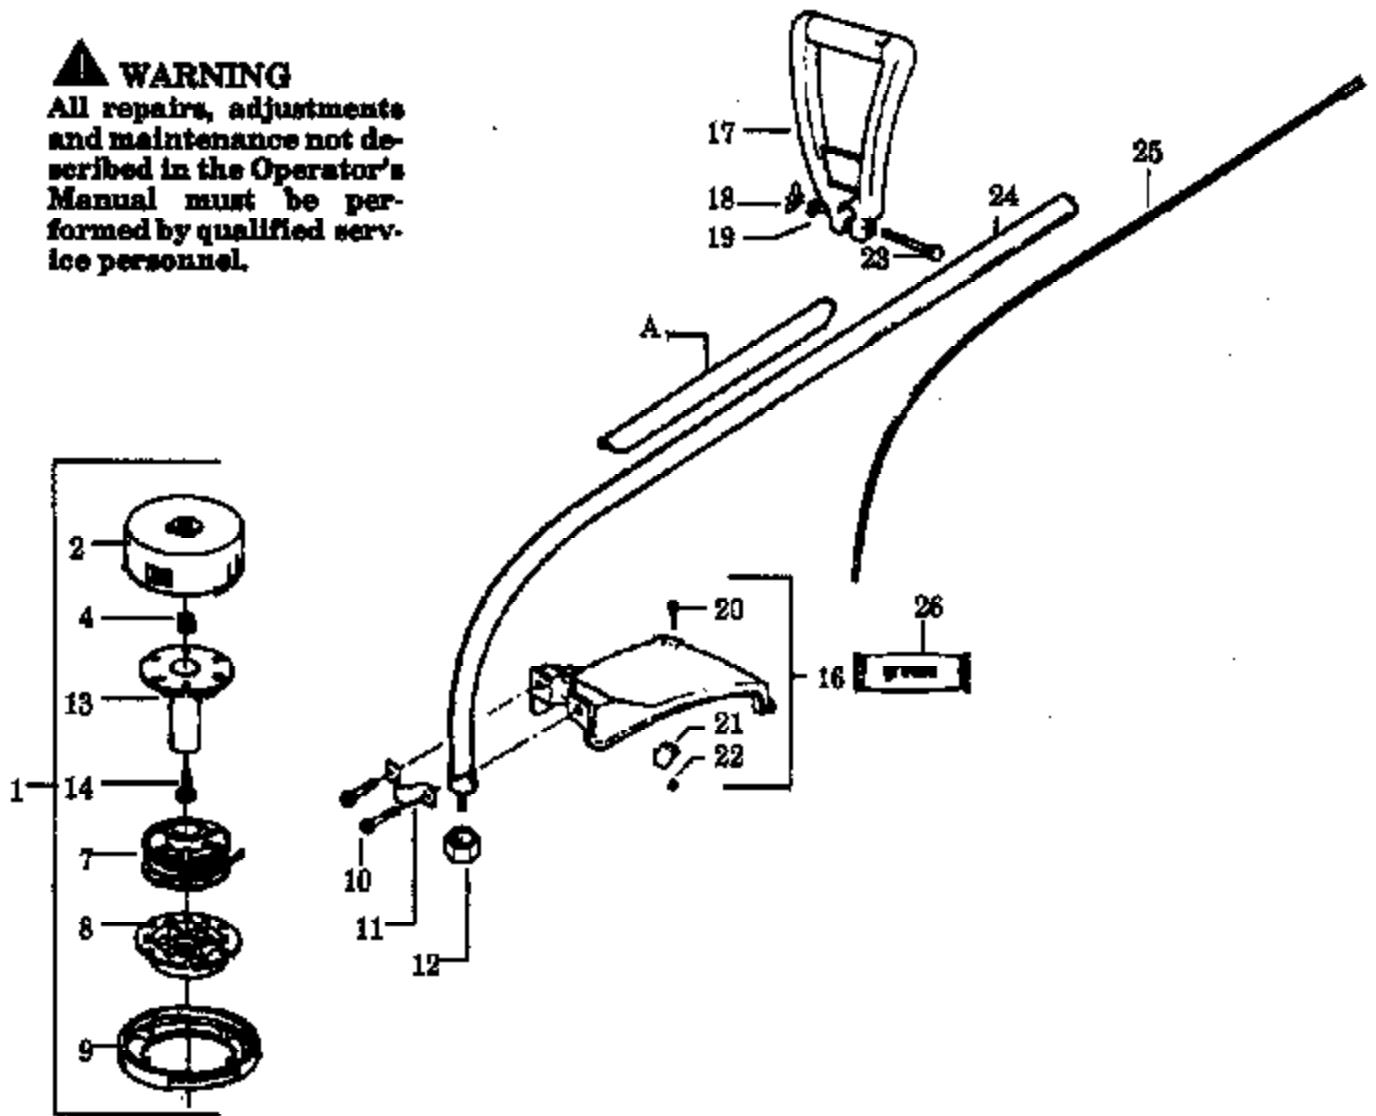

▲ WARNING

All repairs, adjustments and maintenance not described in the Operator's Manual must be performed by qualified service personnel.

Ref #	Part Number	Qty	Description
1	952701604		Cutting Head Ass'y. (Inc.2-9)
2	530094562		Hub w/Line Saver
4	530094525		Spring
7	952701606		Spool w/Line
8	530094522		Release Button
9	530094521		Cover
10	530092243		Screw
11	530093653		Shield Bracket
12	530094543		Dust Cup
13	530094524		Spool Post
14	530015542		Screw #10-24x5/8
15	530001733		Nut
16	530069249	YP116 Gas Trim Page 4 of 7	Shield Kit Ass'y.
17	530010722	CUTTING HEAD & DRIVE SH	Assist Handle
18	530091373		Wing Nut
19	530092062		Washer
20	530015337		Screw #10-24x1
21	530094570		Line Limiter
22	530015653		Nut
23	530015737		Screw
24	530094634		Drive Shaft Ass'y (Inc. 12)
25	530094607		Flexible Shaft Ass'y.
26	530030102		Flex Shaft Lube
A	530027430		Safety Label Decal
	530067214		Operator's Manual Not Shown.
	530061069		Carton (Not a serviceable part) Not Shown.