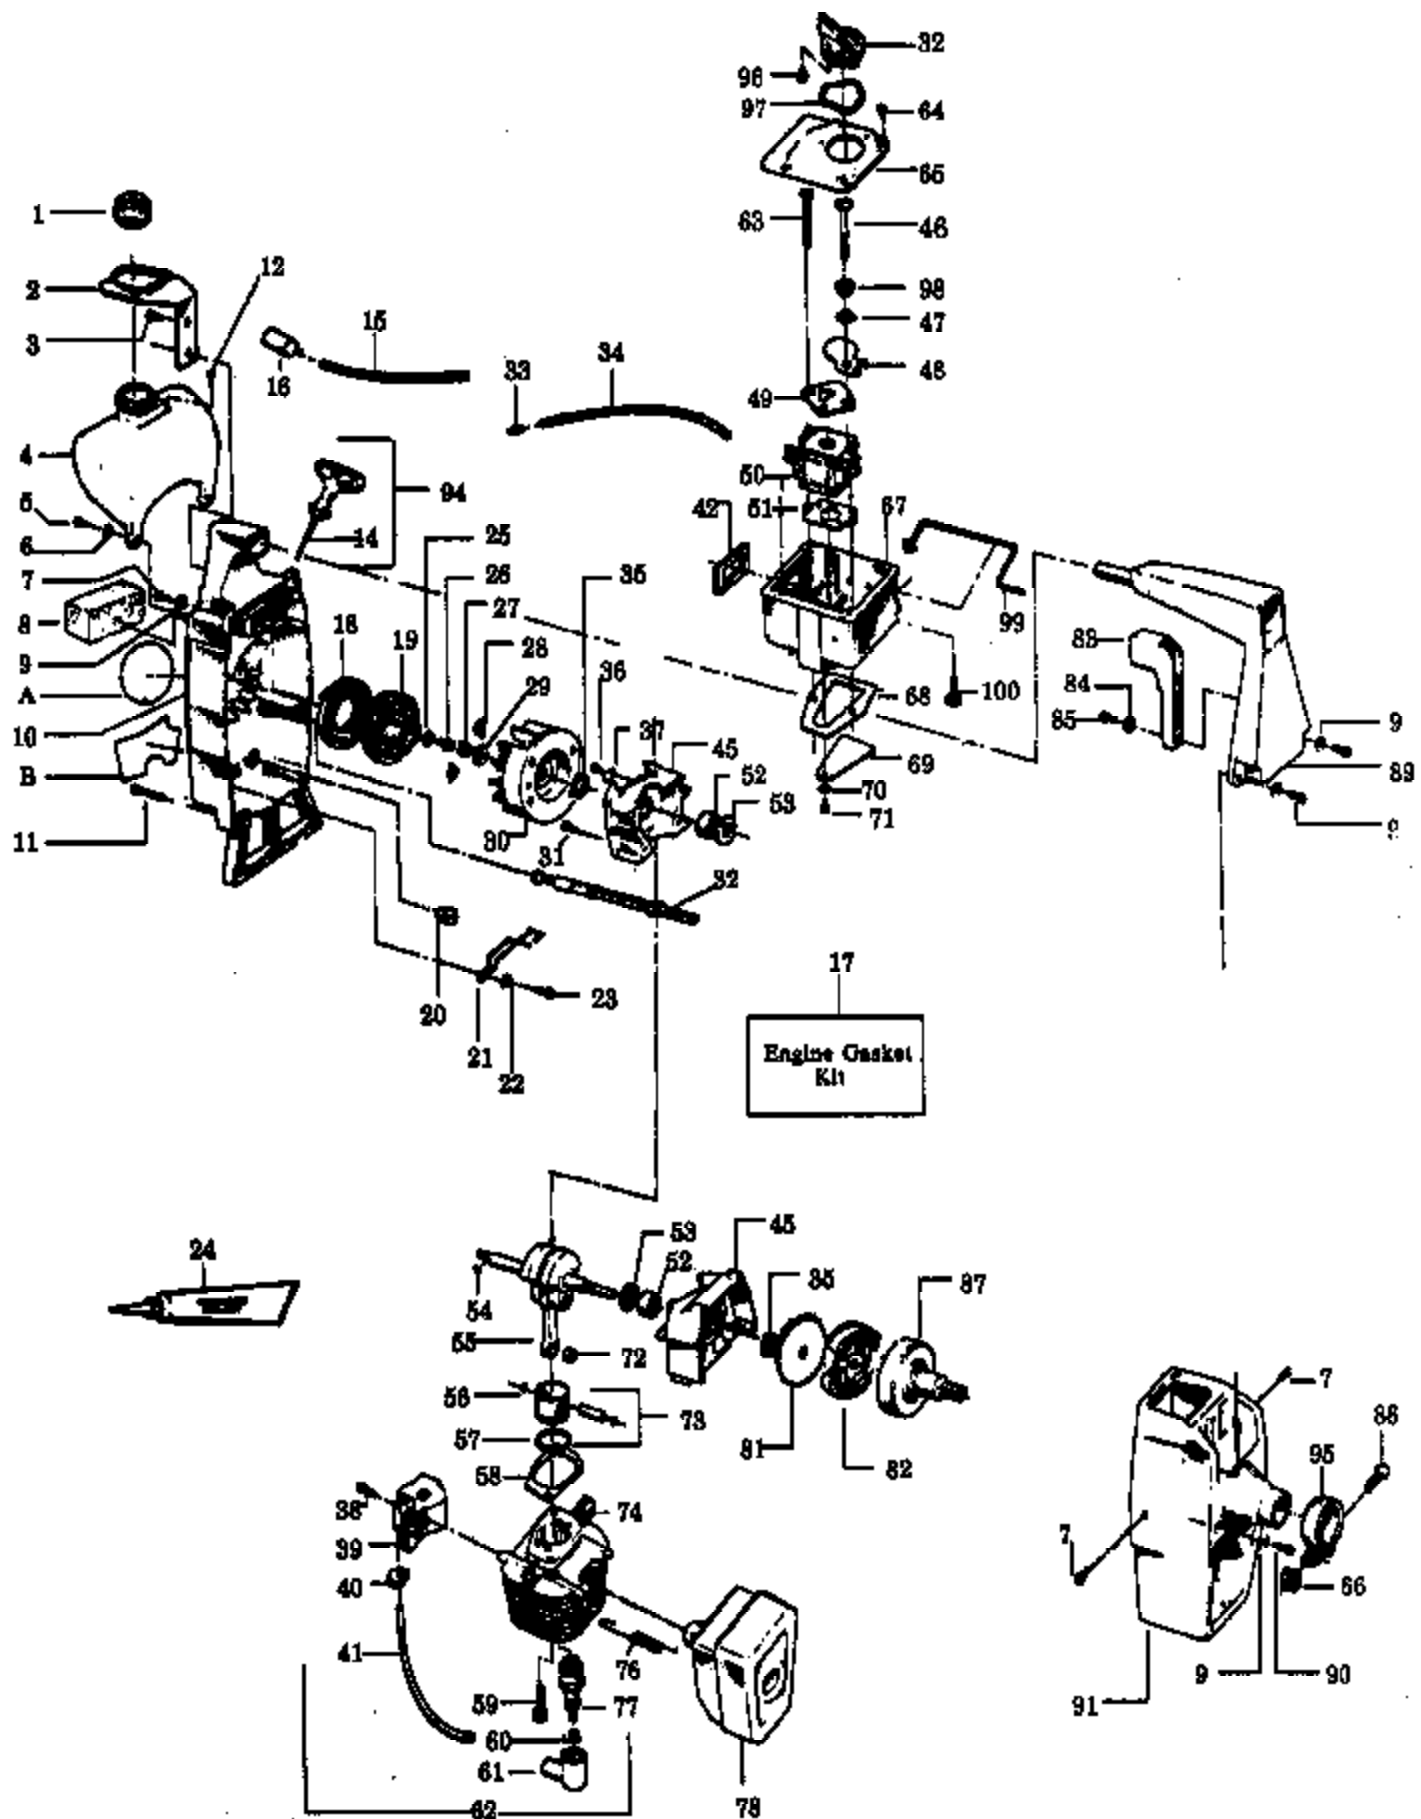

Ref #	Part Number	Qty	Description
1	530010729		Fuel Cap Ass'y. (Inc. "O" Ring)
2	530025377		Fuel Tank Bracket
3	530092243		Screw #1/4-20x1-1/8
4	530010887		Fuel Tank Ass'y. (Inc. 1,12,15,16)
5	530015509		Screw #10x1
6	530015123		Washer
7	530015590		Screw
8	530024371		Air Filter
10	530010891		Fan Housing
11	530015594		Screw
12	530026119		Check Valve - Duck Bill
14	530069232		Rope Kit
15	530069247		Fuel Line Kit
16	530010897		Fuel Pick-Up Ass'y.
17	530069219		Engine Gasket Kit
18	530042067		Starter Recoil Spring
19	530026048		Starter Pulley
20	530026679		Kill Switch Button
21	530026559		Kill Switch Spring
22	530015382		Washer
23	530015407		Screw #8x3/8
24	530030054		Crankcase Sealant - 3 oz. tube
25	530015123		Washer #10
26	530015479		Screw #10-3/4
27	530626605		Flywheel Nut
28	530042059		Starter Dog Spring
29	530015127		Washer
30	530039114		Flywheel Ass'y. (Inc. #28)
31	530015369		Screw
32	530027101		Choke Knob
33	530026981		Fuel Line Fitting
34	530021073		Carburetor Fuel Line
35	530019059		Crankshaft Seal Included in Engine Gasket Kit.
38	530015128		Screw #8-32x3/4
39	530069181		Ignition Module Kit
40	530024435		Plug Wire Grommet
41	530039082		High Tension Lead Wire
42	530019105		Carburetor Case Seal Included in Engine Gasket Kit.
45	530010757		Crankcase Ass'y (Inc. #35,52, Qty. 1 of #31)
46	530015630		Carburetor Screw
47	530015254		Wave Washer
48	530026772		Choke Shutter
49	530026797		Guide Plate
50	530035183		Carburetor (WA-149)
51	530019157		Carburetor Gasket Included in Engine Gasket Kit.
52	530032029		Crankshaft Bearing
53	530015351		Crankshaft Thrust Washer
54	530015126		Flywheel Key
55	530010844		Crankshaft & Rod Ass'y.
56	530015162		Wrist Pin Retainer
57	530027369		Piston Ring
58	530019111		Cylinder Gasket Included in Engine Gasket Kit.
59	530015239		Screw #1/4-20x3/4
60	530003933		Spark Plug Connector
61	530003934		Spark Plug Boot
62	530039103		High Tension Lead Ass'y. (Inc. #41,60 & 61)

YP116 Gas Trim Page 6 of 7
POWER UNIT