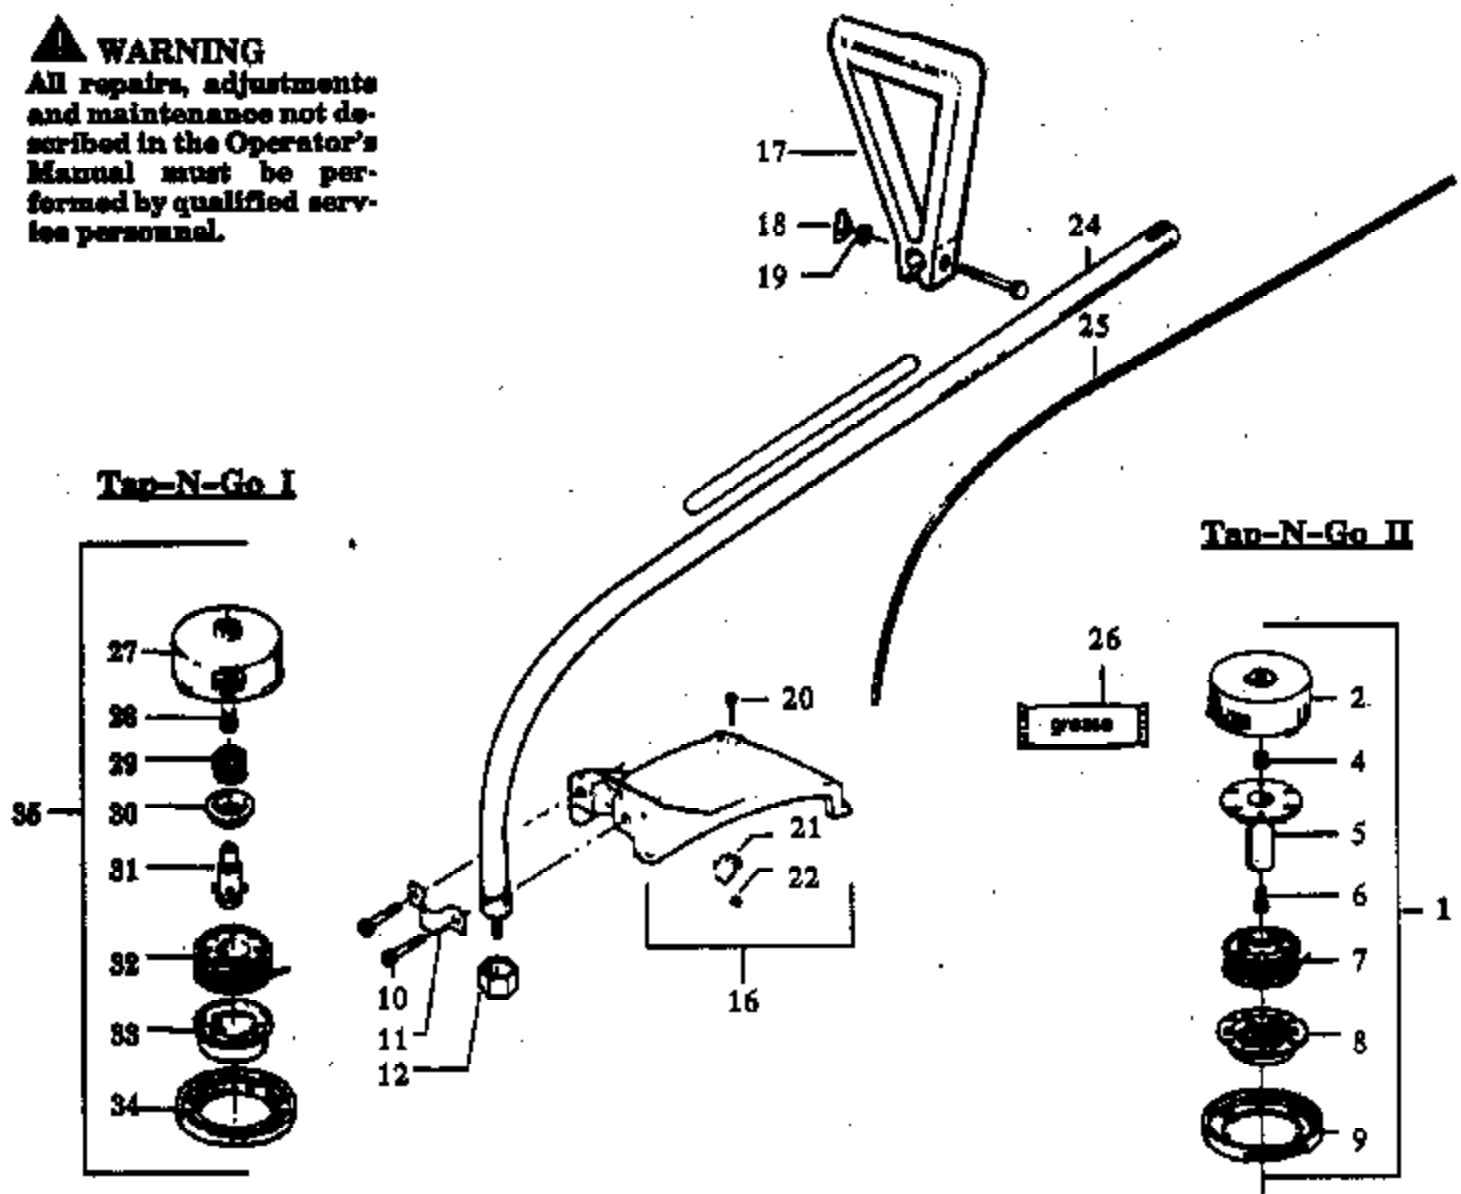

▲ WARNING

All repairs, adjustments and maintenance not described in the Operator's Manual must be performed by qualified service personnel.

Tap-N-Go I

Tap-N-Go II

26
grease

Ref #	Part Number	Qty	Description
1	952701604		Cutting Head Ass'y.(Inc.2,4 & 5-9) See Service Ref. 1
2	530094562		Hub w/Line Saver
4	530094525		Spring
5	530094523		Spool Post
6	530015542		Screw
7	952701606		Spool w/Line
8	530094522		Release Button
9	530094521		Cover
10	530092243		Screw
11	530093653		Bracket
12	530094543		Dust Cup
16	530069249		Shield Kit Ass'y. (Inc.10,20,21,22)
17	530010618	YP115 Gas Trim Page 4 of 7	Assist Handle
18	530091373	CUTTING HEAD & DRIVE SH	Wing Nut
19	530015149		Washer
20	530015337		Screw
21	530094570		Line Limiter
22	530015653		Nut
23	530015737		Screw
24	530094593		Drive Shaft Hsg.
25	530094590		Drive Shaft
26	530030102		Shaft Lubrication
27	530093896		Hub w/Line Saver
28	530093898		Line Saver
29	530092067		Spring
30	530092068		Spring Adaptor
31	530093897		Drive Gear
32	952701523		Spool w/Line
33	530093387		Release Button
34	530092133		Cover
35	530093894		Cutting Head Assy.(Inc.27-34)See Service Ref. 1
A	530027430		Safety Label Decal
	530067090		Operator's Manual Not Shown.
	530061019		Carton (Not a serviceable part) Not Shown.