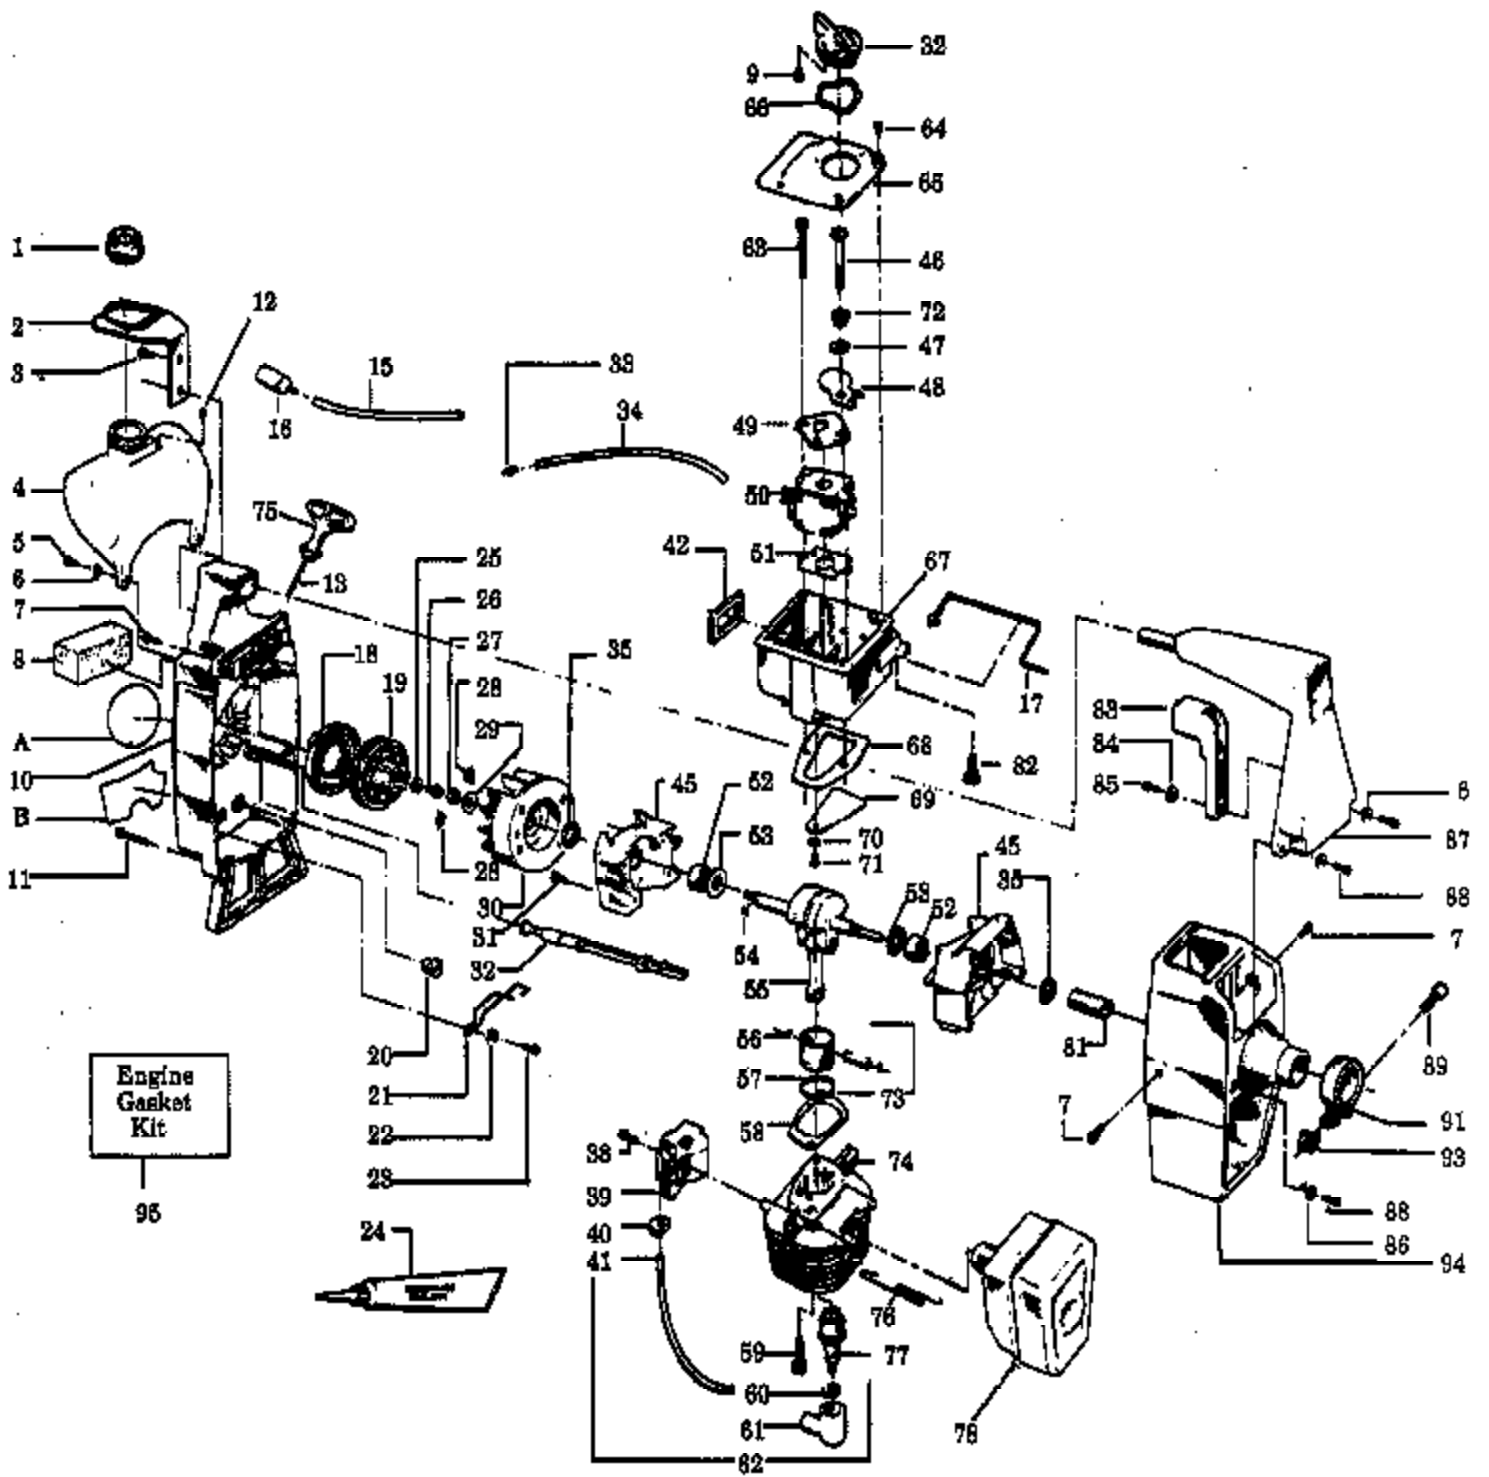

▲ WARNING

All repairs, adjustments and maintenance not described in the Operator's Manual must be performed by qualified service personnel.

Tap-N-Go I

Tap-N-Go II

26
grease

Ref #	Part Number	Qty	Description
1	952701604		Cutting Head Ass'y.(Inc.2,4 & 5-9) See Service Ref. 1
2	530094562		Hub w/Line Saver
4	530094525		Spring
5	530094523		Spool Post
6	530015542		Screw
7	952701606		Spool w/Line
8	530094522		Release Button
9	530094521		Cover
10	530092243		Screw
11	530093653		Bracket
12	530094543		Dust Cup
16	530069249		Shield Kit Ass'y. (Inc.10,20,21,22)
17	530010618	YP115 Gas Trim Page 4 of 7	Assist Handle
18	530091373	CUTTING HEAD & DRIVE SH	Wing Nut
19	530015149		Washer
20	530015337		Screw
21	530094570		Line Limiter
22	530015653		Nut
23	530015737		Screw
24	530094593		Drive Shaft Hsg.
25	530094590		Drive Shaft
26	530030102		Shaft Lubrication
27	530093896		Hub w/Line Saver
28	530093898		Line Saver
29	530092067		Spring
30	530092068		Spring Adaptor
31	530093897		Drive Gear
32	952701523		Spool w/Line
33	530093387		Release Button
34	530092133		Cover
35	530093894		Cutting Head Assy.(Inc.27-34)See Service Ref. 1
A	530027430		Safety Label Decal
	530067090		Operator's Manual Not Shown.
	530061019		Carton (Not a serviceable part) Not Shown.