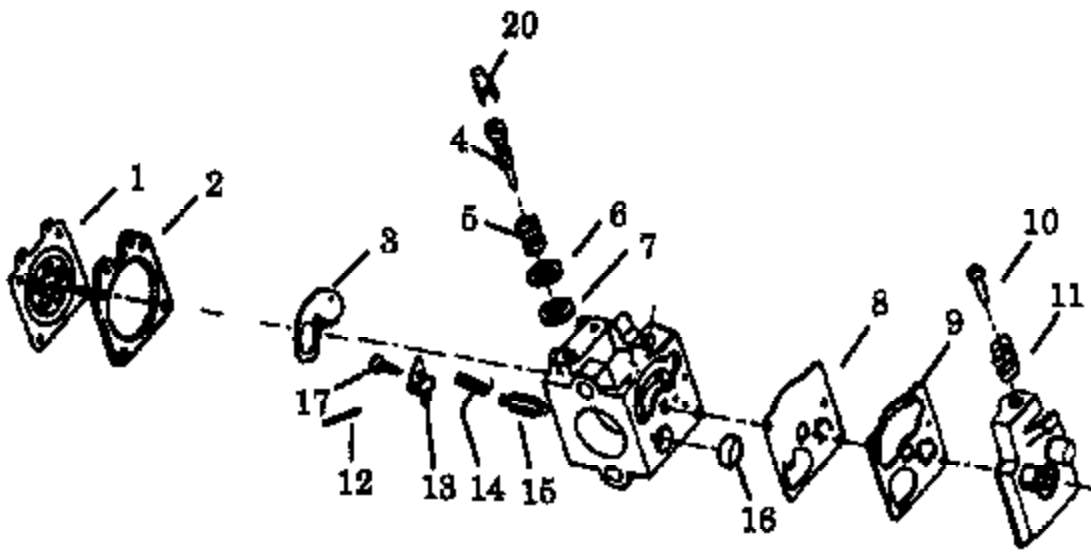

Carb. Repair
Kit

17

Carb. Gasket
Kit

18

Ref #	Part Number	Qty	Description
1	530035014		Metering Diaphragm
2	530035151		Metering Diaphragm Gasket
3	530035147		Circuit Plate Gasket
4	530035142		Hi Speed Needle
5	530035036		Hi Speed Needle Spring
6	530035141		Idle Needle
7	530035023		Idle Needle Spring
8	530035203		Idle Speed Screw
9	530035208		Idle Speed Spring
10	530035028		Metering Lever Pin
11	530035031		Metering Lever
12	530035188		Metering Lever Spring
13	530035106	XT 90 Gas	Idle Needle Valve
14	530035178	Carburetor	Idle Needle Valve Inlet Screen
15	530035166		Pump Diaphragm
16	530035164		Pump Gasket
17	530035260		Carb. Kwik Repair Kit (Contents 1, 2, 3, 10, 11, 12, 13, 14, 15, & 16)
18	530035185		Carb. Gasket/Diaphragm Kit (Contents 1, 2, 3, 15, & 16)

XT 90 Gas
Carburetor

Trim Page 2 of 9
Idle Needle Valve
Idle Needle Valve
Inlet Screen

Carb.
Repair
Kit
18

Carb.
Gasket
Kit
19

Ref #	Part Number	Qty	Description
1	530035014		Metering Diaphragm
2	530035151		Metering Diaphragm Gasket
3	530035211		Circuit Plate Gasket
4	530035212		Mixture Needle Type I (WA-207/207A)
4	530035341		Mixture Needle Type II (WA-219)
5	530035214		Mixture Needle Spring Type I (WA-207/207A)
5	530035342		Mixture Needle Spring Type II (WA-219)
6	530035217		Mixture Needle Washer
7	530035218		"O" Ring Mixture
8	530035166		Fuel Pump Diaphragm
9	530035164		Fuel Pump Gasket
10	530035203		Idle Speed Screw
11	530035208		Idle Speed Spring
12	530035028	XT 90 Gas Carburetor	Metering Lever Pin
13	530035031		Metering Lever
14	530035188		Metering Lever Spring
15	530035106		Inlet Needle Valve
16	530035178		Fuel Inlet Screen
17	530035016		Metering Lever Pin Screw
18	530035264		Carb. Kwik Repair Kit (Contents 1, 2, 3, 7, 8, 9, & 12-17)
19	530035219		Carb. Gasket/Diaphragm Kit (Contents 1, 2, 3, 7, 8, & 9)
20	530035337		Limitter Cap