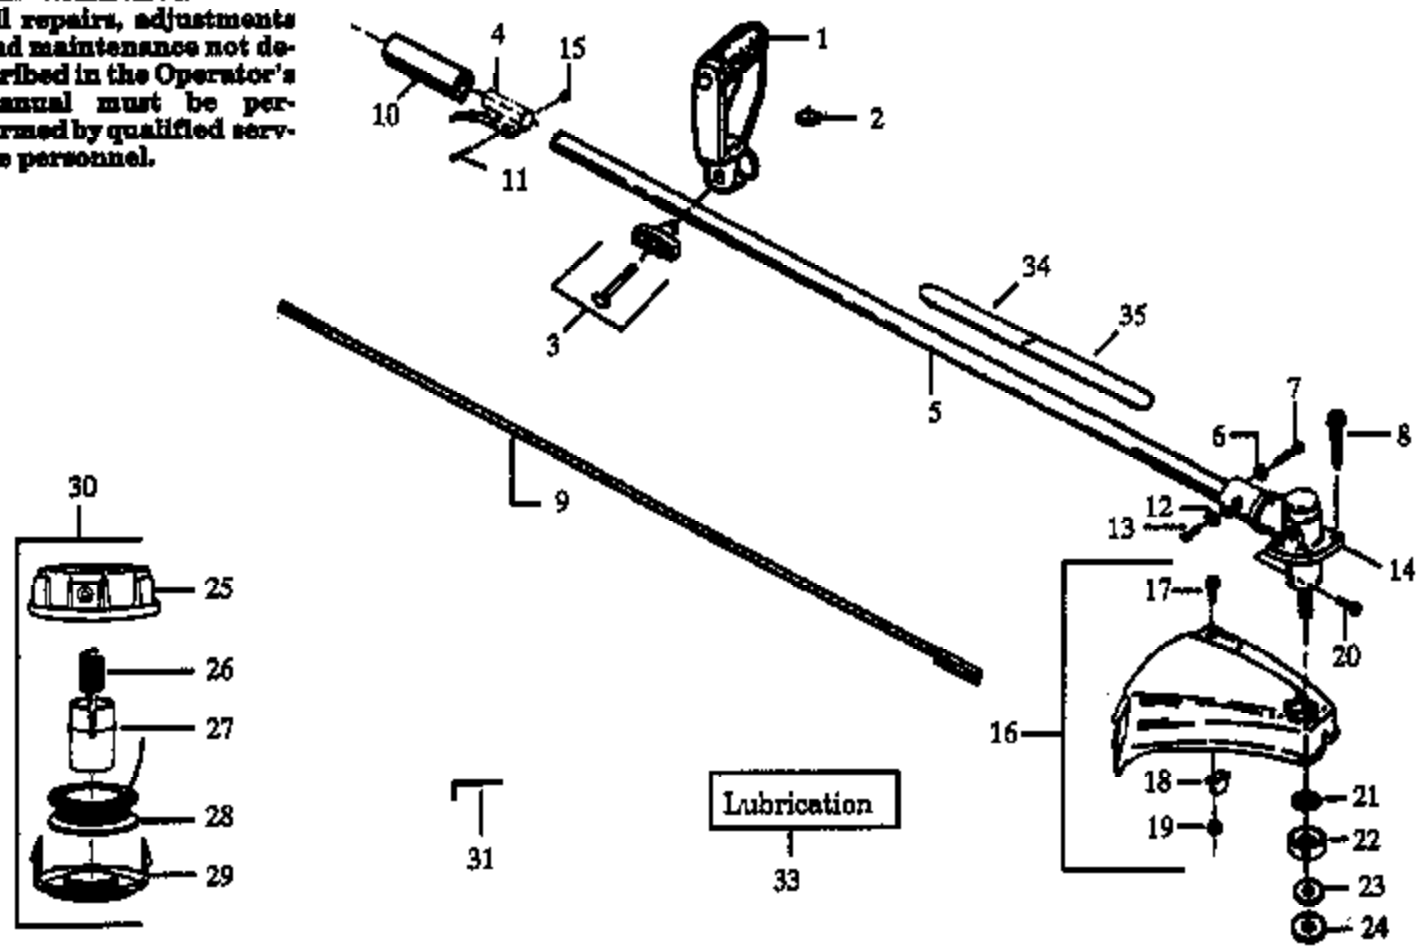

XT 90 Gas
Carburetor

Idle Speed Screw
Idle Speed Spring
Metering Lever Pin

Metering Lever
Metering Lever Spring

Inlet Needle Valve
Fuel Inlet Screen

Metering Lever Pin Screw
Carb. Kwik Repair Kit (Contents 1, 2, 3, 7, 8, 9, & 12-17)

Ref #	Part Number	Qty	Description
1	530010957		Handle
2	530015197		Nut
3	530069252		"T" Handle Ass'y.
4	530010959		Throttle Hsg. Ass'y.
5	530094684		Drive Shaft Housing
6	530001642		Lockwasher
7	530001711		Screw
8	530092243		Screw
9	530095151		Drive Shaft
10	530029445		Grip
11	530015774		Screw
12	530015328		Lockwasher
13	530094612		Screw
14	530094568		Driveshaft & Cutting Head
15	530015768		Nut
16	530069256		Shield Kit Assy. (Incl.17-19)
17	530015037		Screw
18	530094570		Line Limiter
19	534235901		Locknut
20	530094616		Screw
21	530094640		Seal
22	530094639		Dust Cup
23	530094571		Grass Washer
24	530094189		Washer
25	530014773		Hub Assy.
26	530094830		Spring
27	530094827		Release Button
28	952701619		Spool w/Line
29	530094828		Cover
30	952701657		Cutting Head Ass'y
31	530031111		Hex Wrench (5/32)
33	952030139		Shaft Lubrication
34	530029162		Shaft Warning Decal-Upper
35	530029163		Shaft Warning Decal-Lower
	530081848		Operator Manual Not Shown
	530061686		Carton (Not a serviceable part) Not Shown
	530014056		Carton Contents Bag Not Shown