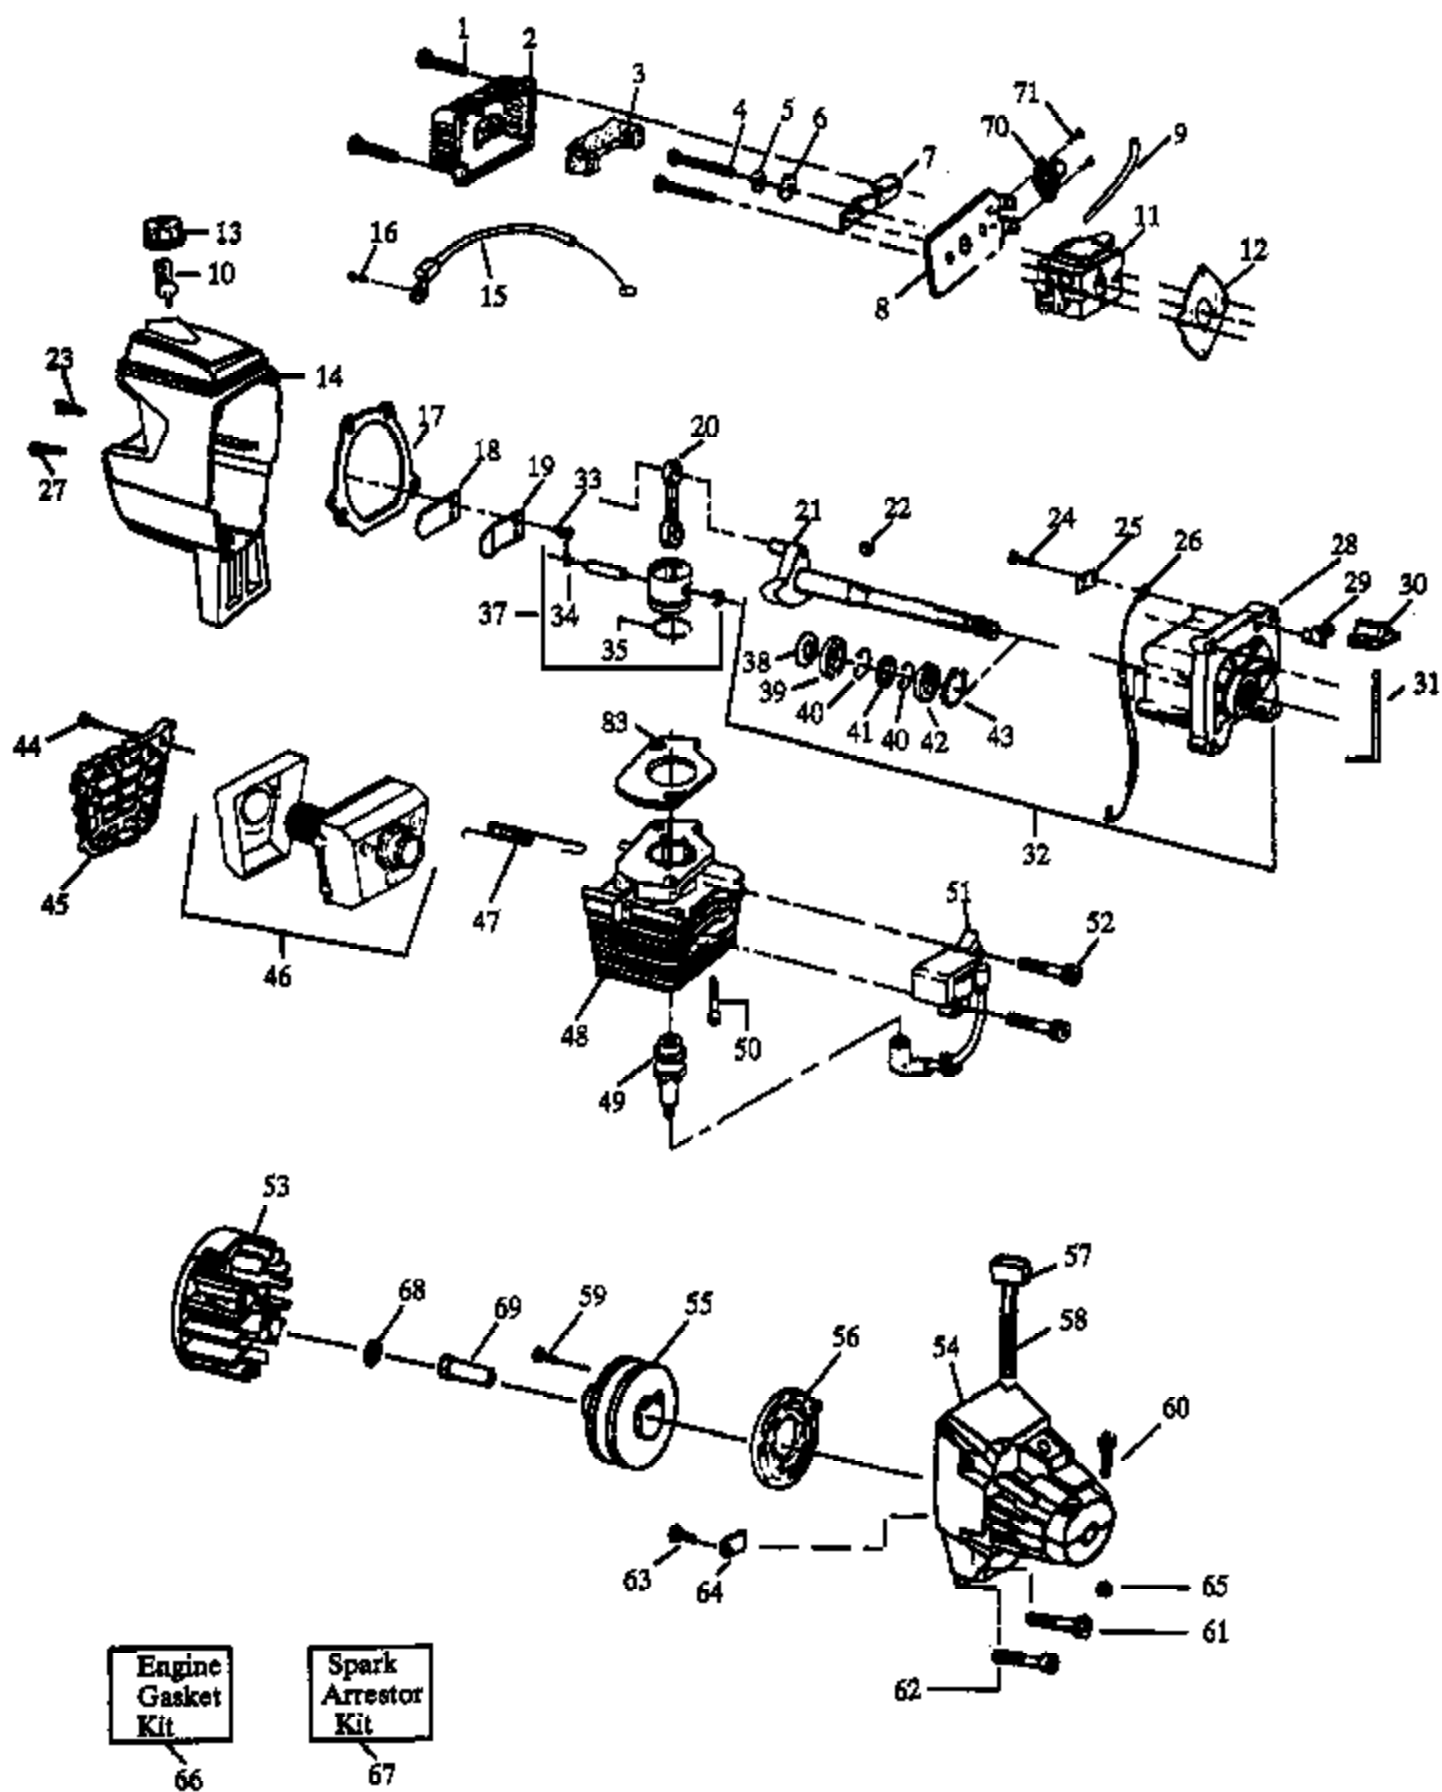

Ref #	Part Number	Qty	Description
1	530015773		Screw
2	530027529		Air Filter Cover
3	530027530		Air Filter
4	530015849		Screw
5	530015852		Spacer
6	530015254		Wave Washer
7	530038103		Choke Shutter
8	530027527		Air Filter Plate Type I
8	530037930		Air Filter Plate Type II
9	530069247		Fuel Line Kit Fuel Line
9	530069238		Fuel Line Kit Return Line
10	530014362		Fuel Pick-up Ass'y
11			XT 90 Gas Trim Page 8 of 9 Carburetor See Carburetor Assembly (Part 1 & 2)" Engine Assembly illustration and parts list; New Part Number For This IPL
12	530019156		Carburetor Gasket
13	530014347		Fuel Cap Ass'y.
14	530027982		Shroud & Tank Ass'y. Type I
14	530047086		Shroud & Tank Ass'y. Type II
15	530027955		Throttle Cable Ass'y. Type I
15	530037498		Throttle Cable Ass'y. Type II
16	530015775		Screw
17	530019154		Crankcase/Shroud Gasket
18	530027593		Reed
19	530027594		Reed Stop
20	530010960		Connecting Rod Ass'y. (Incl. Bearings)
21	530010945		Crankshaft Ass'y.
22	530015126		Flywheel Key
23	530015772		Screw
24	530015780		Screw
25	530027546		Switch Insulator
26	530027547		Lead Wire
27	530015771		Screw
28	530014016		Crankcase Ass'y. (Incl. 39-42)
29	530027545		Switch Ramp
30	530027958		Switch Button
31	530027959		Switch Spring
32	530014015		Crankcase & Crankshaft Assy. (Incl. 21, 28, 38 & 43)
33	530016064		Screw
34	530015162		Piston Pin Retainer
35	530025875		Piston Ring
36	530019178		Cylinder Gasket
37	530069275		Piston Kit (Incl. 34, 35 & Pin)
38	530015788		Spacer
39	530032103		Inner Bearing
40	530015787		Retaining Ring
41	530019158		Crankshaft Seal
42	530032102		Outer Bearing
43	530015789		Crankshaft Retaining Ring
44	530015717		Screw
45	530027781		Muffler Guard
46	530069257		Muffler Kit
47	530036409		Muffler Attachment Spring
48	530012235		Cylinder
49	530030077		Spark Plug
50	530001624		Screw