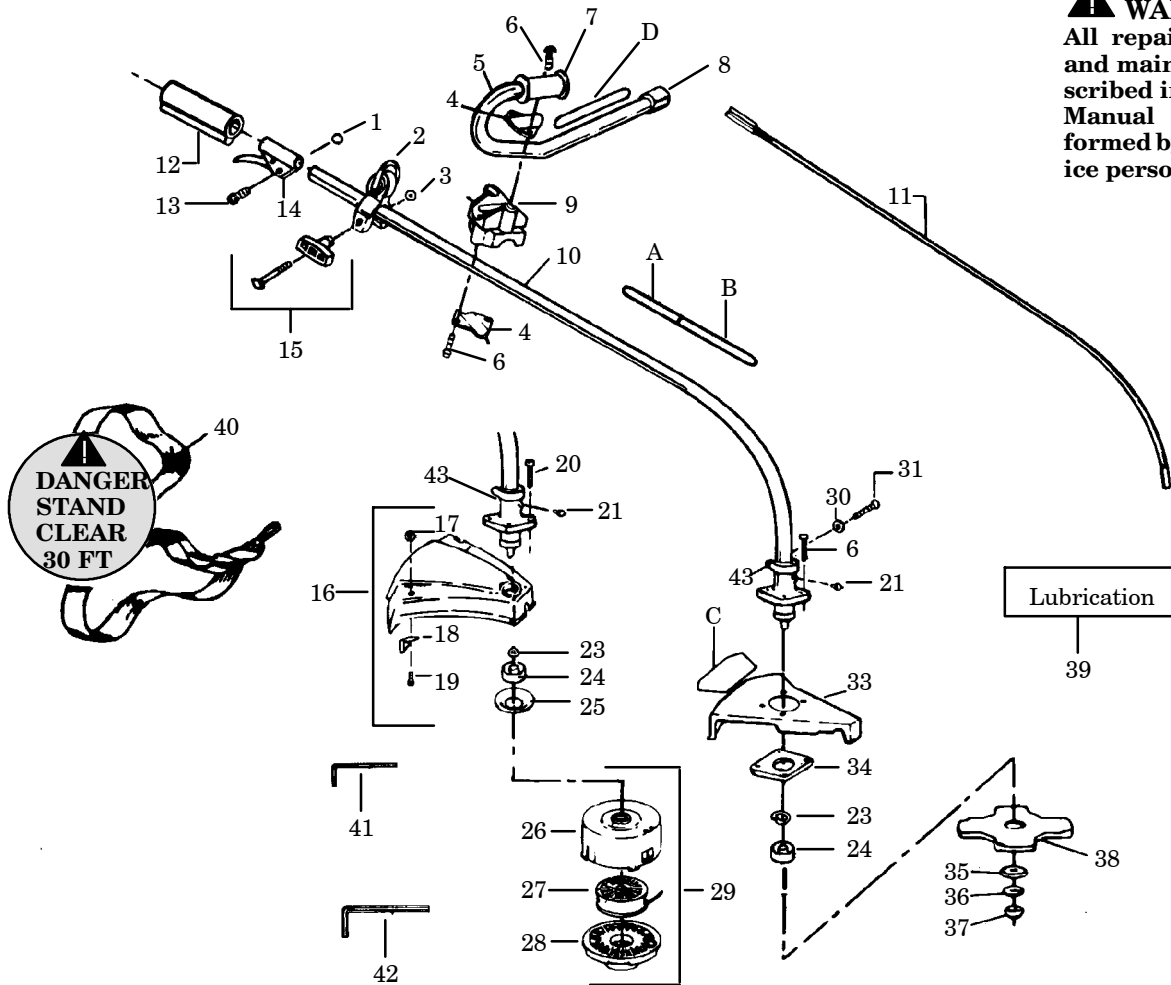

Key No.	Part No.	Description	Key No.	Part No.	Description
1	530-015768	Nut	27	952-701607	Spool w/Line
2	530-094686	Clamp Harness Ass'y.	28	530-094494	Cover
3	530-015197	Nut	29	952-701605	Cutting Head Ass'y. (Incl. #26-28)
4	530-094572	Handlebar Bracket	30	530-092227	Washer
5	530-010723	Handlebar w/ Decal	31	534-828400	Screw
6	530-015791	Screw	33	530-094633	Shield
7	530-092086	Handlebar Grip	34	530-027615	Shield Retention Plate
8	530-092192	Handlebar Cap	35	530-015792	Washer
9	530-012207	Handlebar Clamp	36	530-015492	Washer
10	530-094643	Drive Shaft Housing	37	530-093748	Weed Blade
11	530-094555	Drive Shaft	38	952-701546	Shaft Lubrication
12	530-027595	Drive Shaft Grip	39	530-030102	Shoulder Strap
13	530-015774	Screw	40	530-094638	Hex Wrench (5/32)
14	530-010959	Throttle Lever Ass'y (Incl. #1 & 13)	41	530-031111	Hex Wrench (3/16)
15	530-069252	"T" Handle Kit	42	530-031098	Bearing Housing Ass'y. (Incl. #23 & 24)
16	530-069256	Shield Kit Ass'y. (Incl. #17-19)	43	530-094581	
17	530-015653	Locknut			Decal-Shaft Warning (Upper)
18	530-094570	Line Limiter	A	530-029165	Decal-Shaft Warning (Lower)
19	530-015037	Screw	B	530-029166	Decal-Blade Direction
20	530-092243	Screw	C	530-027749	Decal-Handlebar
21	530-015518	Screw	D	530-027778	
23	530-092216	Washer			
24	530-092359	Dust Cup			
25	530-094571	Grass Washer			
26	530-094620	Hub Ass'y.			
			Not Shown		Operator's Manual
				530-067456	