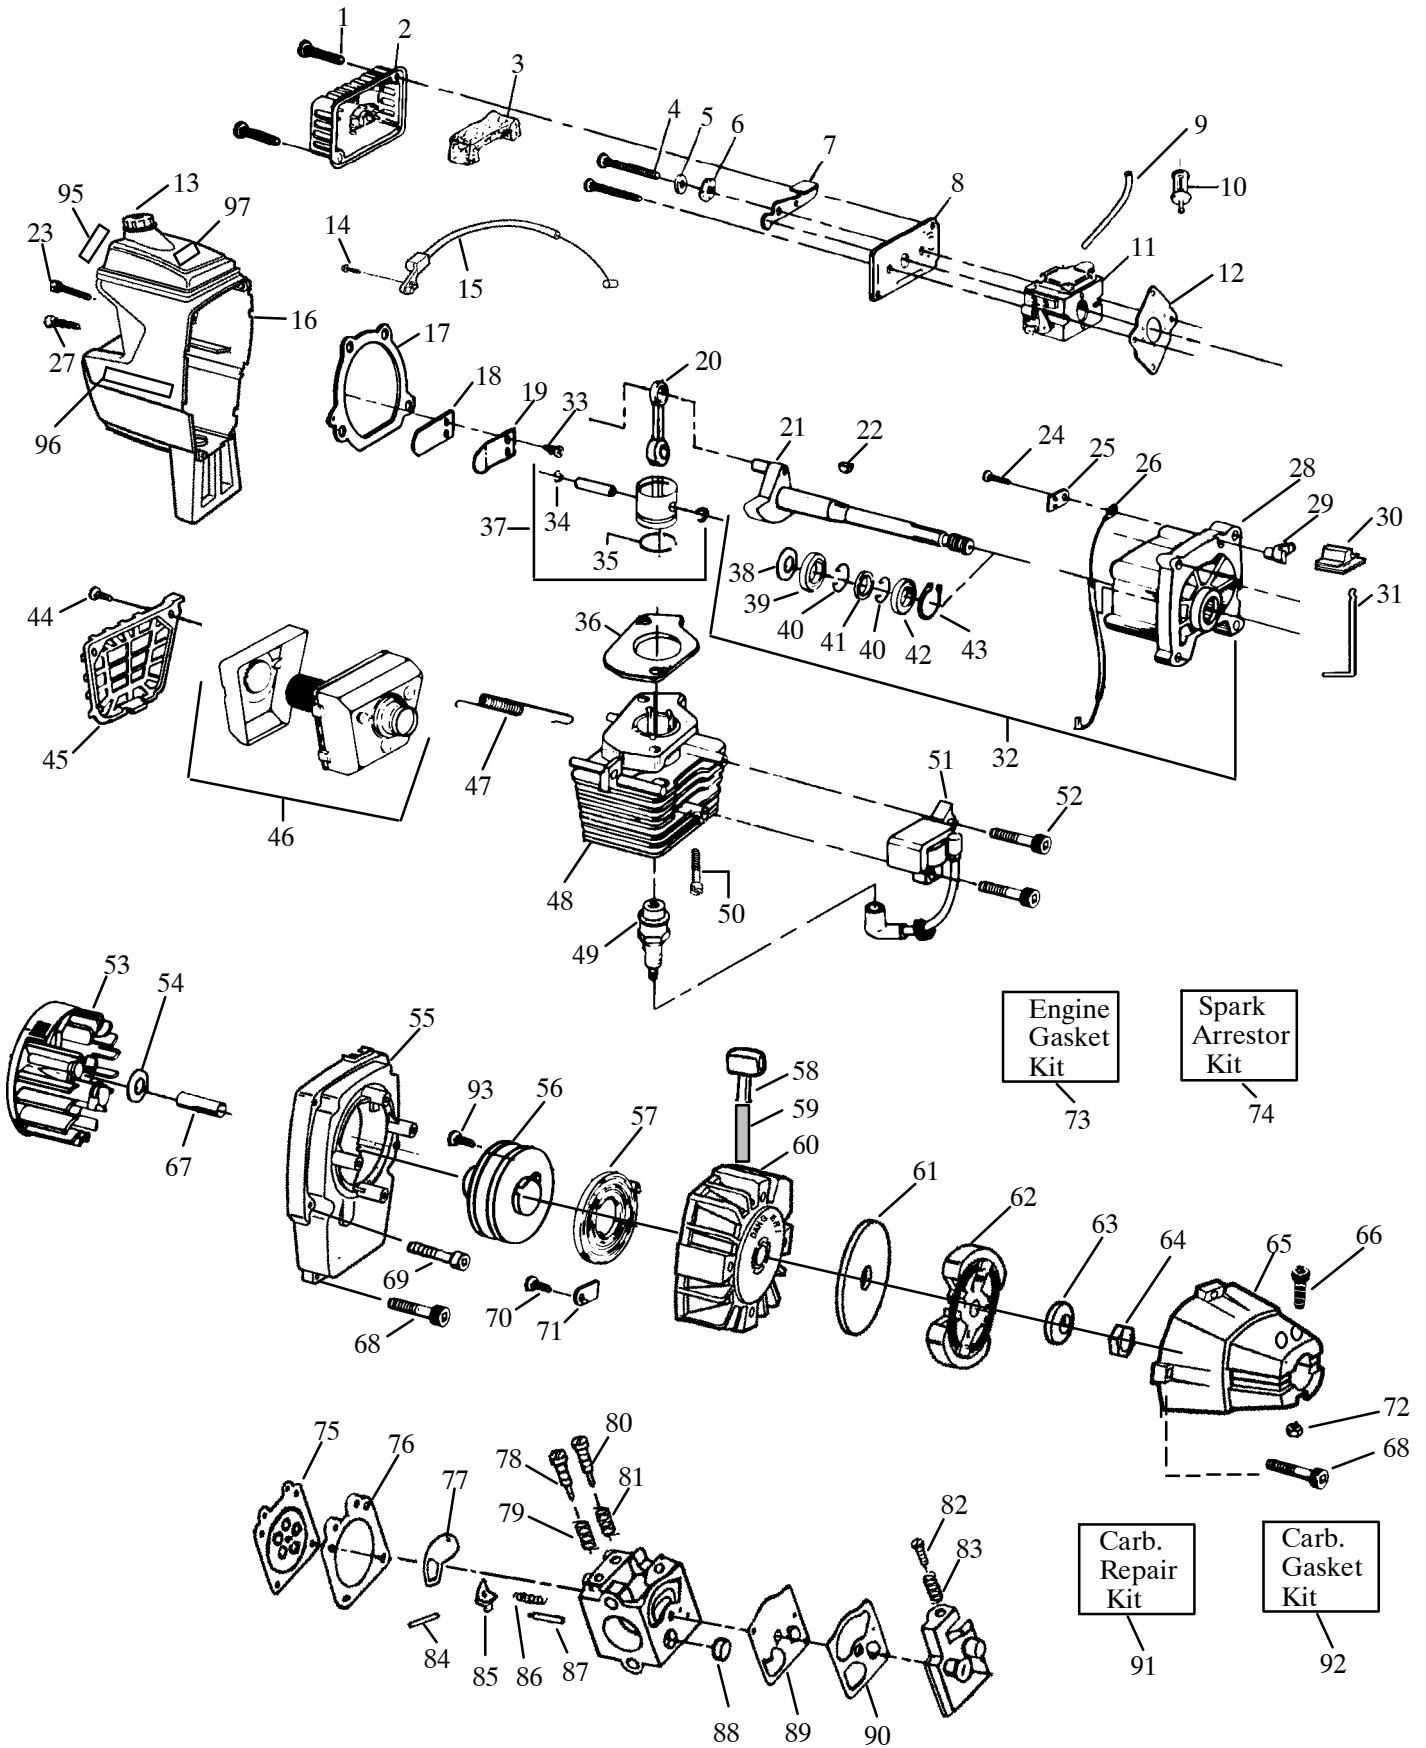

Note: Illustrations may differ from actual models due to design changes

WEED EATER® PARTS LIST

Note: Illustrations may differ from actual models due to design changes

Key No.	Part No.	Description	Key No.	Part No.	Description
1	530-01577	Screw	51	530-03913	Ignition Module Kit
2	3	Air Filter Cover	52	4	Screw
3	530-02752	Air Filter	53	530-01512	Flywheel Ass'y.
4	9	Screw	54	8	Washer
5	530-02753	Spacer	55	530-03913	Fan Housing
6	0	Wave Washer	56	6	Starter Pulley
7	530-01584	Choke Shutter	57	530-34798	Starter Spring
8	9	Air Filter Plate	58	7	Starter Handle
9	530-02752	Fuel Line Kit	59	530-02794	Rope Kit
10	8	Fuel Pick-up Ass'y.	60	8	Pulley Housing Ass'y.
11	530-01525	Carburetor	61	530-06929	Clutch Washer
12	† 4	Carburetor Gasket	62	1	Clutch Ass'y. Kit
13	530-02752	Fuel Cap Ass'y.	63	530-02939	Washer
14	6	Screw	64	5	Nut
15	530-02752	Throttle Cable Ass'y.	65	530-02756	Clutch Housing
16	7	Shroud & Tank Ass'y.	66	9	Screw
17	† 530-06924	Gasket	67	530-06923	Spacer
18	7	Reed	68	2	Screw
19	530-01436	Reed Stop	69	530-01400	Screw
20	2	Connecting Rod Ass'y.	70	9	Screw
	530-03525	(Incl. Bearings)	71	530-09418	Pulley Retainer
21	9	Crankshaft Ass'y.	72	9	Locknut
22	530-01915	Flywheel Key	73	530-06925	Engine Gasket Kit (†Indicates Contents)
23	6	Screw	74	530-01579	*+ Spark Arrestor Kit
24	530-01072	Screw	75	6	*+ Metering Diaphragm
25	9	Switch Insulator	76	530-00173	*+ Metering Diaphragm Gasket
26	530-01577	Lead Wire	77	3	*+ Circuit Plate Gasket
27	5	Screw	78	530-01401	Hi Speed Needle
28	530-02754	Crankcase Ass'y. (Incl. #39-42)	79	7	Hi Speed Needle Spring
29	530-02798	Switch Ramp	80	530-01576	Idle Needle
30	2	Switch Button	81	7	Idle Needle Spring
31	530-01915	Switch Spring	82	530-02751	Idle Speed Screw
32	4	Crankcase & Crankshaft Ass'y. (Incl. #21,28,38 & 43)	83	1	+ Idle Speed Spring
	530-02759	Screw	84	530-01577	+ Metering Pin
33	530-02759	Screw	85	0	+ Metering Lever
34	4	Piston Pin Retainer	86	530-01576	+ Metering Lever Spring
35	† 530-01096	Piston Ring	87	9	+ Inlet Needle Valve
36	0	Cylinder Gasket	88	530-01549	*+ Inlet Screen
37		Piston Kit (Incl. #34,35 & pin)	89	6	*+ Pump Diaphragm
	530-01093	Spacer	90	530-02752	*+ Pump Gasket
38	4	Spacer	91	3	Carb. Kwik Repair Kit (+Indicates Contents)
39	530-01512	Inner Bearing		530-01576	Carb. Gasket/Diaphragm Kit (*Indicates Contents)
40	6	Retaining Ring	92	8	Screw
41	530-01577	Crankshaft Seal		530-06927	Model Number Decal
42	2	Outer Bearing	93	6	Shroud Decal
43	530-01578	Crankshaft Retaining Ring	95		Instruction Decal
44	0	Screw	96	952-70161	
45	530-02754	Muffler Guard	97	2	
46	6	Muffler Kit		Not Shown 03501	
47	530-02754	Muffler Spring		+	
48	7	Cylinder		530-03515	Instruction Decal
49	530-01577	Spark Plug (RCJ-8)		1	Carton
50	1	Screw		530-03514	Carton Contents Bag
	530-01401			7	
	6			530-03514	
				2	
				530-03503	
	530-02754			6	
	5			530-03514	
	530-02795			1	
	8			530-03502