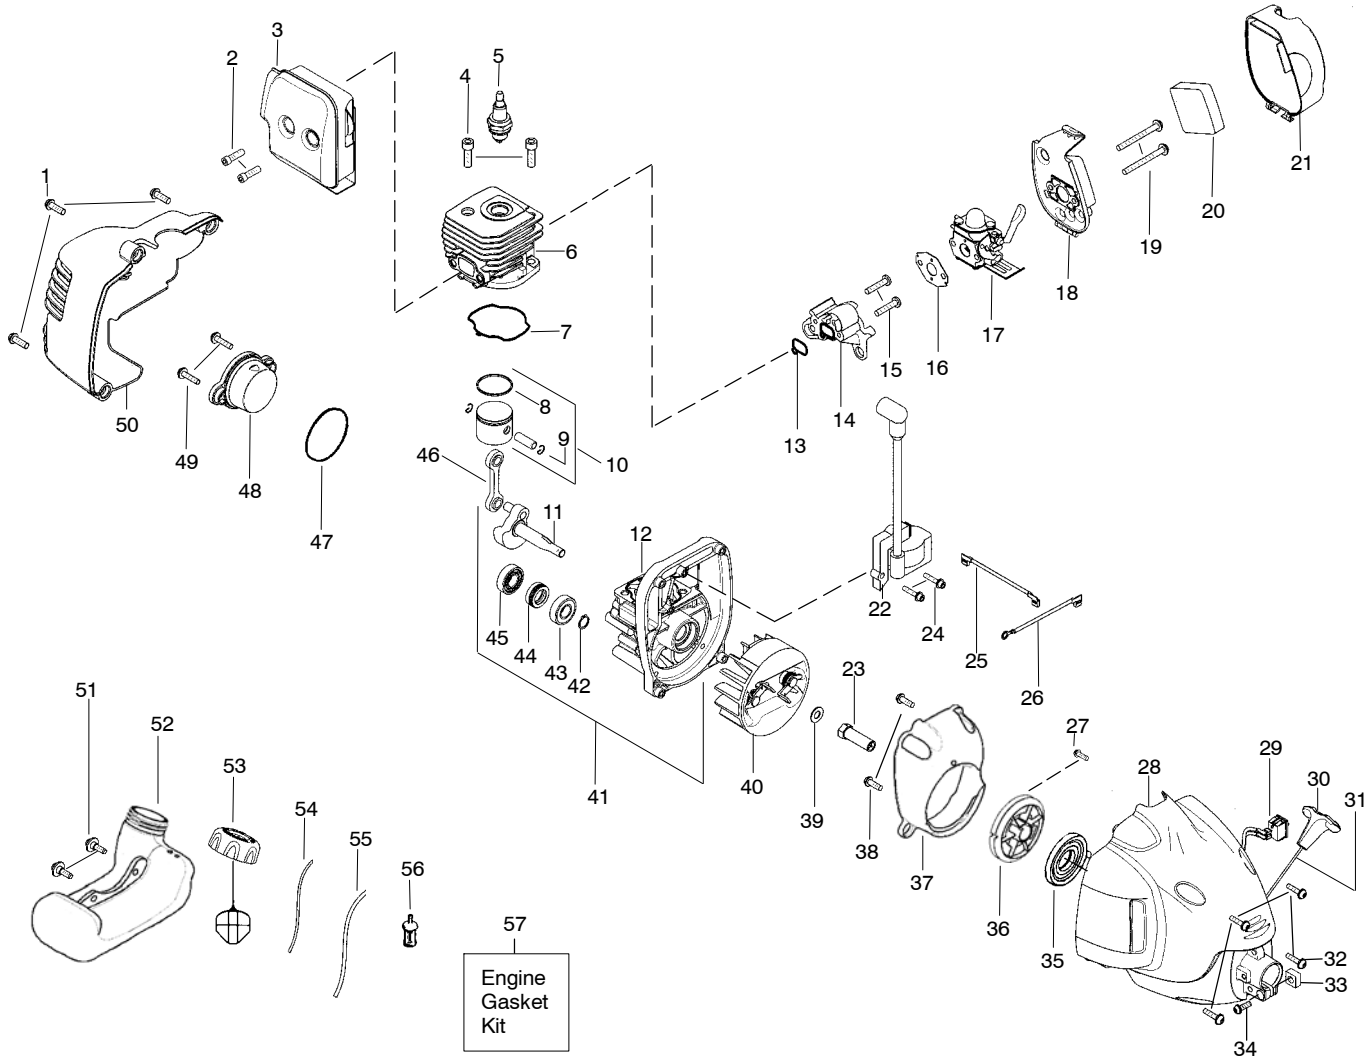

⚠ WARNING
All repairs, adjustments and maintenance not described in the Operator's Manual must be performed by qualified service personnel.

Ref.	Part No.	Description	Ref.	Part No.	Description
1.	530057566	Assy - Throttle Cable	18.	530015224	Screw
2.	530058000	Trigger	19.	530016014	Screw
3.	530058751	Throttle Hsg. (Right)	20.	530096099	Assy - Gearbox
4.	530016406	Screw	21.	530016152	Wingnut
5.	530015814	Screw	22.	530095772	Assy - Hub.
6.	530015786	Bolt - Handle	23.	530053241	Spring
7.	530058750	Throttle Hsg. (Left)	24.	530401957	'Retainer
8.	530058754	Handle - Assist	25.	952711551	Accy - Spool w/Line
9.	530016152	Wingnut - Handle	26.	952711550	Accy - Head TNG VI Assy.
10.	530071780	Assy - Drive Shaft Hsg.	Not Shown		
11.	530015805	Screw			
12.	530096169	Shaft - Flex			
13.	530052285	Line Limiter			
14.	530015814	Screw		530058594	Decal - Start Inst.
15.	530015820	Bolt - Shield		530058597	Decal - Choke
16.	530071823	Kit - Shield Assy (Incl.13,14)		545144405	Decal - Shaft Warning
17.	545150701	Bracket - Shield			