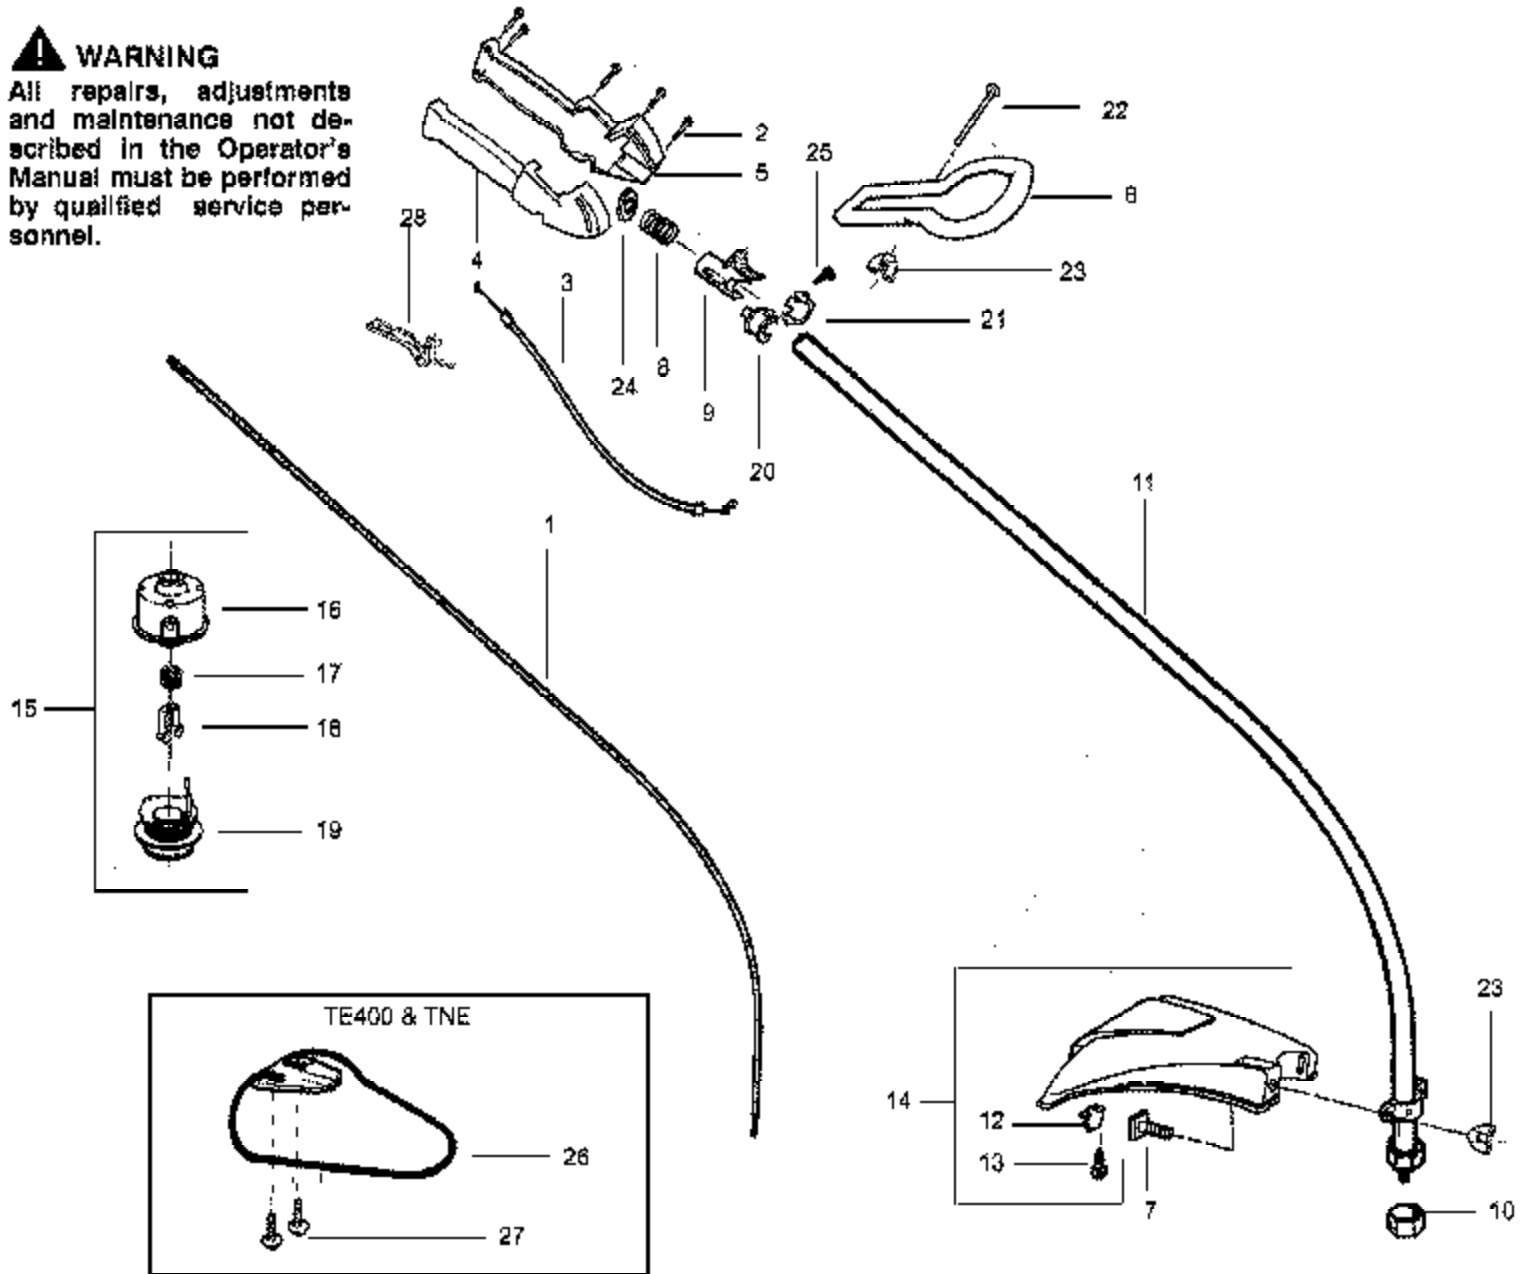

#530069754 - NonS2

#530069755 - S2

Carb.
Repair
Kit

2

Gasket/
Dia.
Kit

3

1

Ref #	Part Number	Qty	Description
1	530038404		Limiter Cap
2	530069842		Carburetor Repair Kit Non S2
2	530069840		Carburetor Repair Kit S2
3	530069844		Gasket Diaphragm Kit Non S2
3	530069845		Gasket Diaphragm Kit S2
530069754	530069754		Carburetor Assembly Non S2
530069755	530069755		Carburetor Assembly S2

Ref #	Part Number	Qty	Description
1	530094551		Drive Shaft TNE, XT35, XT55,
1	530053613		Drive Shaft TE400, Ultratrim
2	530016179		Screw
3	530049066		Throttle Cable Ass'y.
4	530047923		Throttle Hsg. (Right)
5	530047924		Throttle Hsg. (Left)
6	530047919		Assist Handle
7	530015820		Bolt-Shield
8	530042084		Spring-Compression
9	530054060		Actuator
10	530094543		Dust Cup
11	530095703		Drive Shaft Hsg. Ass'y XT35, XT55, Ultratrim
11	530053611		Drive Shaft Hsg. Ass'y TE400
11	530095941		Driveshaft & Cutting Head
12	530052286		Line Limiter
13	530015814		Screw-Line Limiter
14	530069666		Shield Kit Ass'y. (Incl. 12 & 13)
15	952701676		Cutting Head Ass'y. (Incl. 16-19)
16	530095380		Hub Ass'y
17	530401958		Spring-Return
18	530401957		Retainer-Spool
19	952701678		Spool w/Line
20	530047912		Locator-right
21	530047911		Locator-left
22	530016173		Bolt-Handle
23	530016118		Nut-Wing
24	530016193		Washer
25	530015810		Screw
26	530054459		Assy. wire form
27	530016179		Screw
28	530038682		Trigger
	530088832		Operator's Manual Twist 'N Edge, XT35 & TE400 Not Shown
	530084278		Operator's Manual Ultra Trim & XT55 Not Shown
	530055350		Shaft Warning Decal Not Shown
	530049430		Decal-Starting Instruction One Pull - Models Ultratrim & XT55 Not Shown

(A) Flat Surface - 530-019181 Gasket

(B) Beveled surface - 530-054624 O-ring

A

B