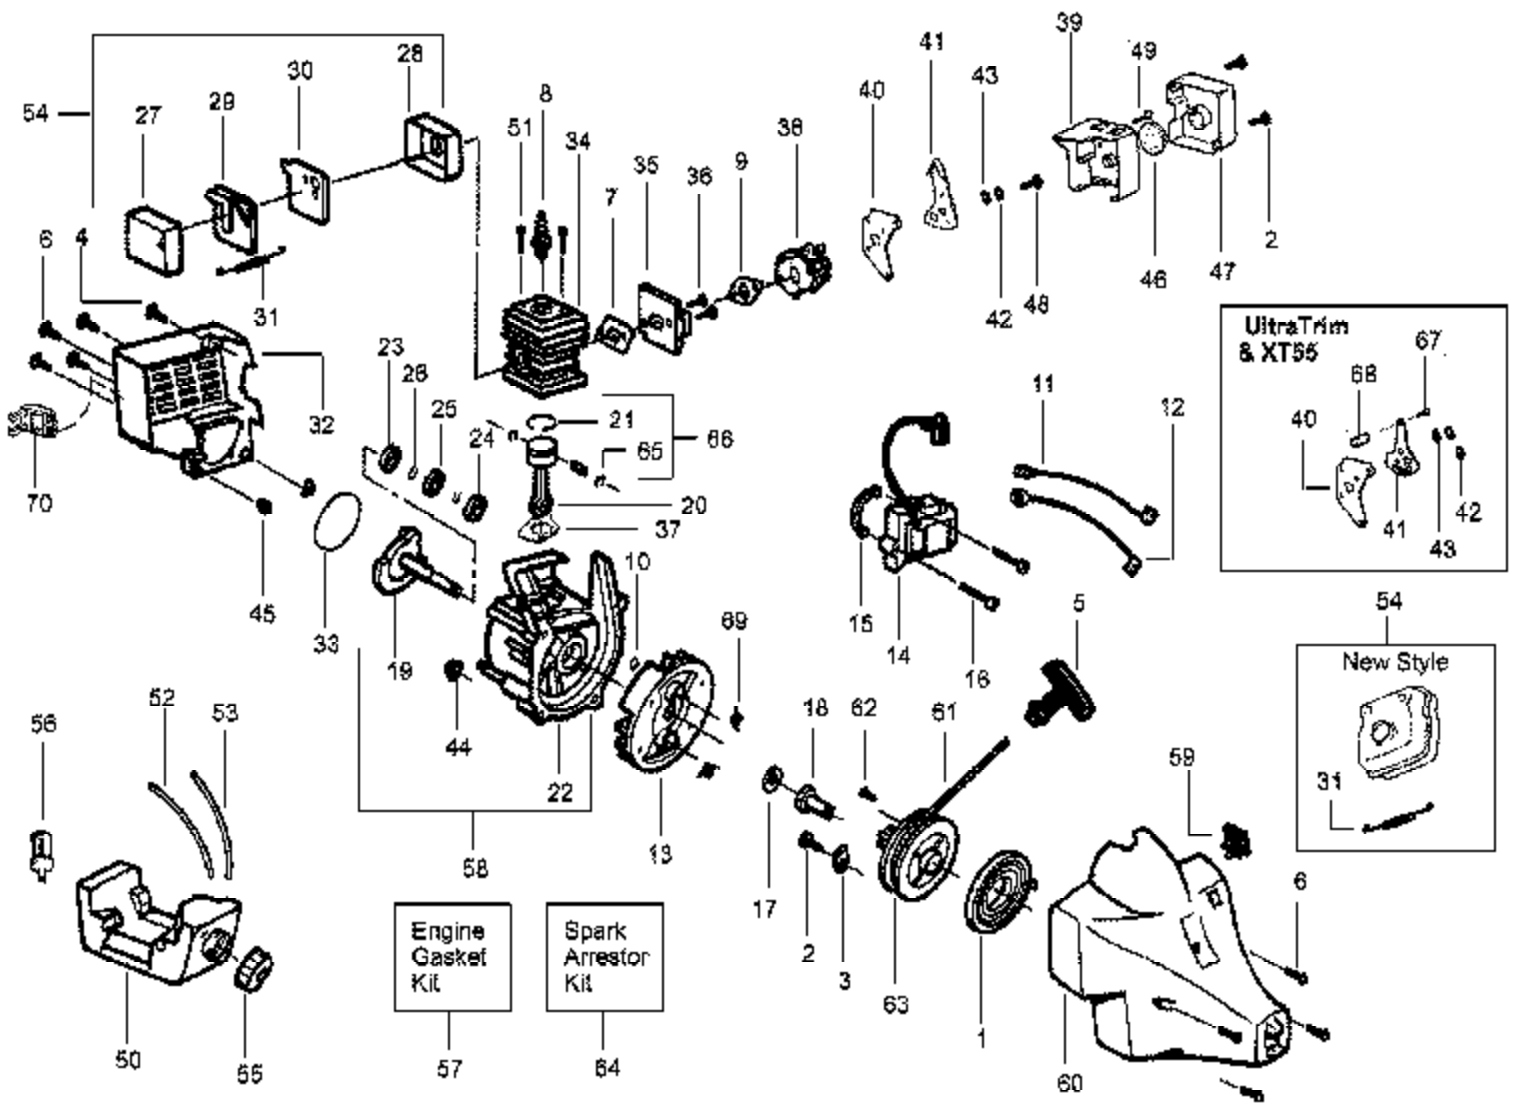

Ref #	Part Number	Qty	Description
1	530042086		Starter Spring
2	530015966		Screw
3	530016226		Retainer-Can
4	530015880		Screw
5	530027569		Starter Handle
6	530015810		Screw
7	530019243		Gasket-Cylind./Carb.
8	952030201		Spark Plug (RCJ 8Y)
9	530019194		Gasket-Carb.
10	530015941		Retainer Ring-C'shaft
11	530049390		Lead Wire Ass'y.
12	530049389		Ground Wire Ass'y.
13	530069886		Assy-Flywheel
14	530055160		Ignition Module
15	530036145		Spacer-Module
16	530015954		Screw
17	530015828		Washer-Flat
18	530027953		Drive Coupling
19	530054083		Assy-Crankshaft
20	530069615		Connecting Rod Ass'y.
21	530049903		Piston Ring
22	530012414		Assy-Crankcase (Incl 23-26)
23	530032125		Inner Bearing
24	530032124		Outer Bearing
25	530019179		C'case Seal
26	530015945		Retain. Ring-C'case
27	530036578		Muffler Body
28	530036577		Muffler Cover
29	530053500		Muffler Baffle-Exit
30	530053499		Muffler Baffle-First
31	530016197		Muffler Spring Old Style
31	530042088		Muffler Spring New Style
32	530049233		Rear Shroud
33			O-ring-C'case/Shrd REFER TO SERVICE REFERENCE
34	530069757		Cylinder Kit
35	530069758		Carb. Adaptor Kit
36	530016014		Screw
37	530019223		Gasket-Cylinder
38	530069754		Carburetor Ass'y Kit-Twist'N Edge, XT35 & TE400 (Incl. Limiter Cap)
38	530069755		Carburetor Ass'y Kit-Ultra Trim & XT55 (Incl. Limiter Cap)
39	530047908		Air Box
40	530047914		Choke Plate Mounting
41	530047916		Choke Lever Twist'N Edge, XT35 & TE400
41	530047915		Choke Lever Ultra Trim & XT55
42	530015852		Spacer-Choke
43	530015254		Washer
44	530036792		Isolator-C'Case
45	530036793		Isolator-Shroud
46	530047932		Air Filter Foam
47	530049095		Air Filter Cover Twist-N-Edge, XT35 & TE400
47	530047927		Air Filter Cover Ultratrim & XT55
48	530015849		Screw
49	530015557		Screw
50	530049299		Fuel Tank Ass'y (Incl. 52, 53, 55 & 56)

XT55 Gas Trim Page 6 of 8
Power Unit