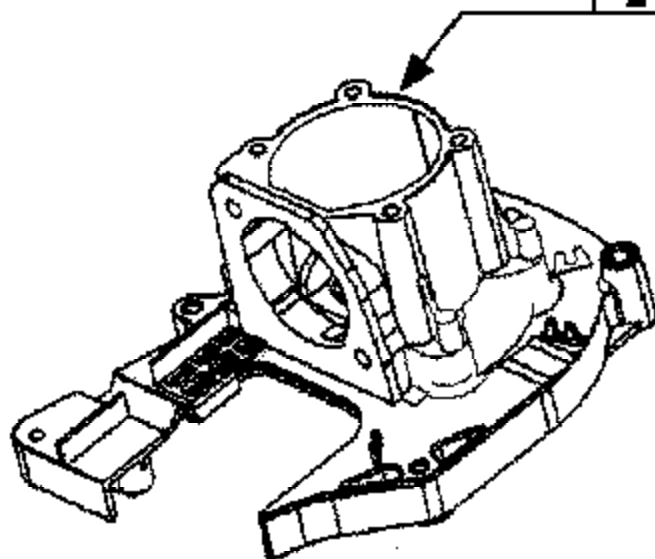

XT55 Gas Trimmer Page 7 of 8
Power Unit

***** **SERVICE REFERENCE** *****

Note: When replacing item# 33 on page 2, please note if the surface indicated by the arrow is flat or has a beveled edge and order accordingly.

(A) Flat Surface - 530-019181 Gasket

(B) Beveled surface - 530-054624 O-ring

A

B