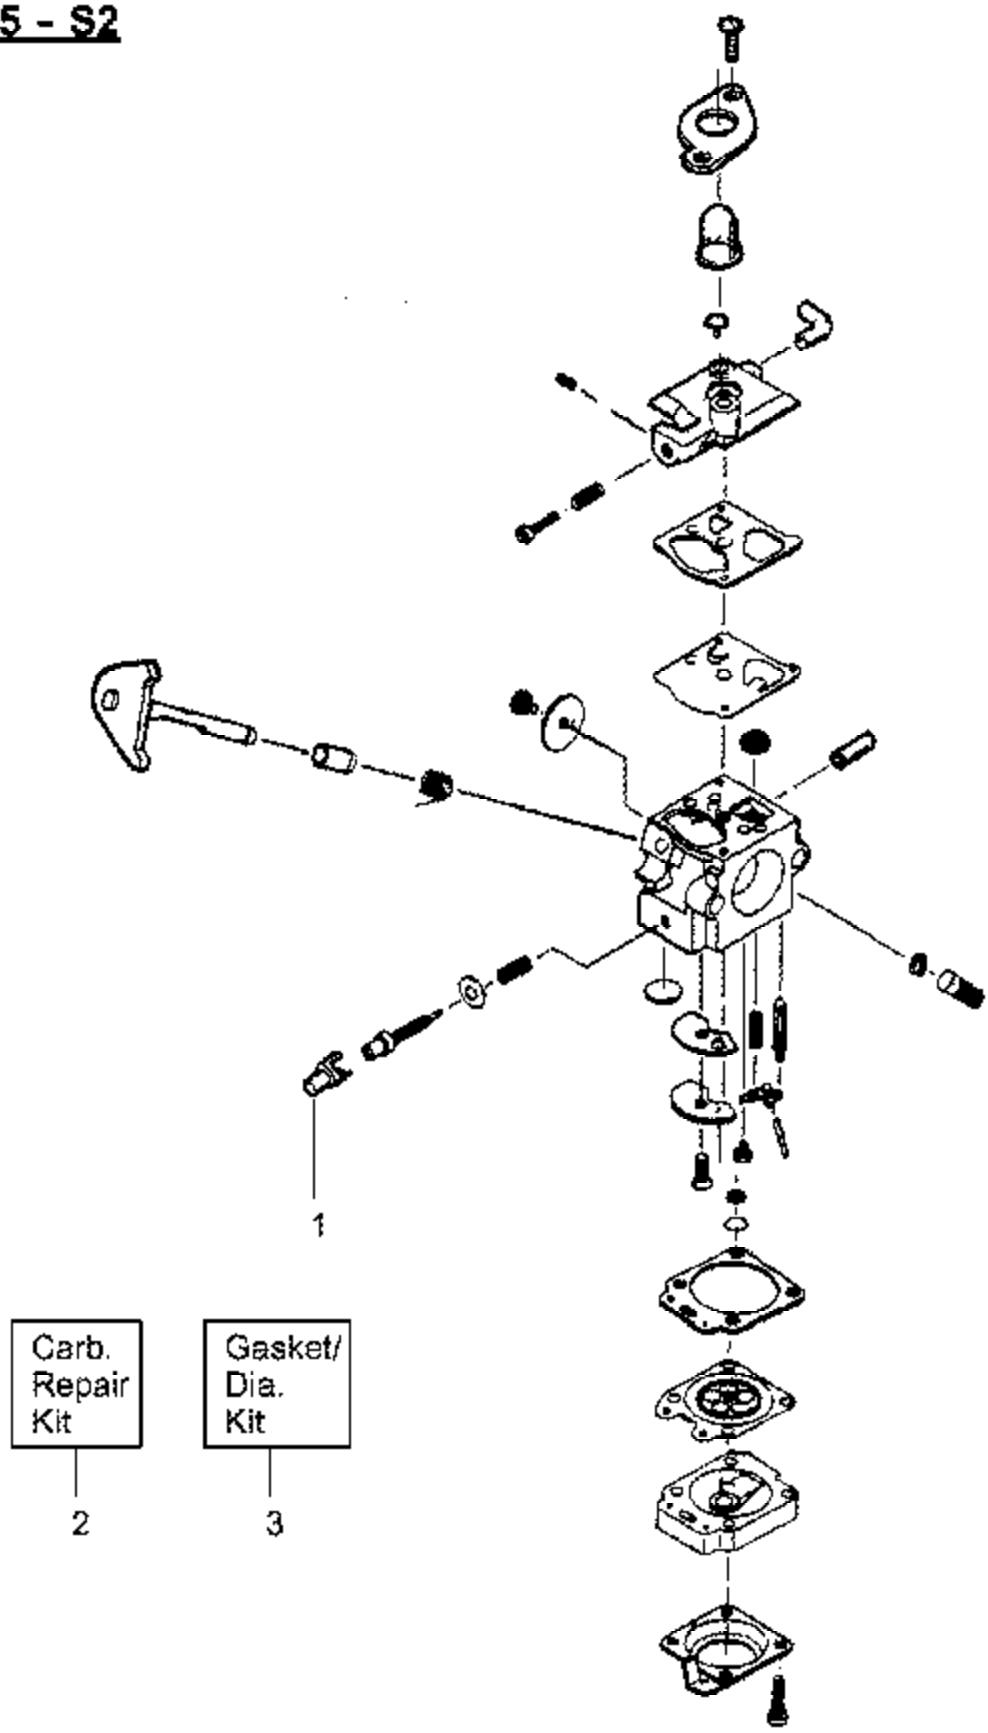

#530069754 - NonS2

#530069755 - S2

Carb.
Repair
Kit

2

Gasket/
Dia.
Kit

3

1

Ref #	Part Number	Qty	Description
1	530038404		Limiter Cap
2	530069842		Carburetor Repair Kit Non S2
2	530069840		Carburetor Repair Kit S2
3	530069844		Gasket Diaphragm Kit Non S2
3	530069845		Gasket Diaphragm Kit S2
530069754	530069754		Carburetor Assembly Non S2
530069755	530069755		Carburetor Assembly S2

XT55 Gas Trimmer Page 2 of 8
 Carburetor Assembly - P/N 530069755

⚠ WARNING

All repairs, adjustments and maintenance not described in the Operator's Manual must be performed by qualified service personnel.

Ref #	Part Number	Qty	Description
1	530094551		Drive Shaft TNE, XT35, XT55,
1	530053613		Drive Shaft TE400, Ultratrim
2	530016179		Screw
3	530049066		Throttle Cable Ass'y.
4	530047923		Throttle Hsg. (Right)
5	530047924		Throttle Hsg. (Left)
6	530047919		Assist Handle
7	530015820		Bolt-Shield
8	530042084		Spring-Compression
9	530054060		Actuator
10	530094543		Dust Cup
11	530095703		Drive Shaft Hsg. Ass'y XT35, XT55, Ultratrim
11	530053611		Drive Shaft Hsg. Ass'y TE400
11	530095941		Driveshaft & Cutting Head
12	530052286		Line Limiter
13	530015814		Screw-Line Limiter
14	530069666		Shield Kit Ass'y. (Incl. 12 & 13)
15	952701676		Cutting Head Ass'y. (Incl. 16-19)
16	530095380		Hub Ass'y
17	530401958		Spring-Return
18	530401957		Retainer-Spool
19	952701678		Spool w/Line
20	530047912		Locator-right
21	530047911		Locator-left
22	530016173		Bolt-Handle
23	530016118		Nut-Wing
24	530016193		Washer
25	530015810		Screw
26	530054459		Assy. wire form
27	530016179		Screw
28	530038682		Trigger
	530088832		Operator's Manual Twist 'N Edge, XT35 & TE400 Not Shown
	530084278		Operator's Manual Ultra Trim & XT55 Not Shown
	530055350		Shaft Warning Decal Not Shown
	530049430		Decal-Starting Instruction One Pull - Models Ultratrim & XT55 Not Shown