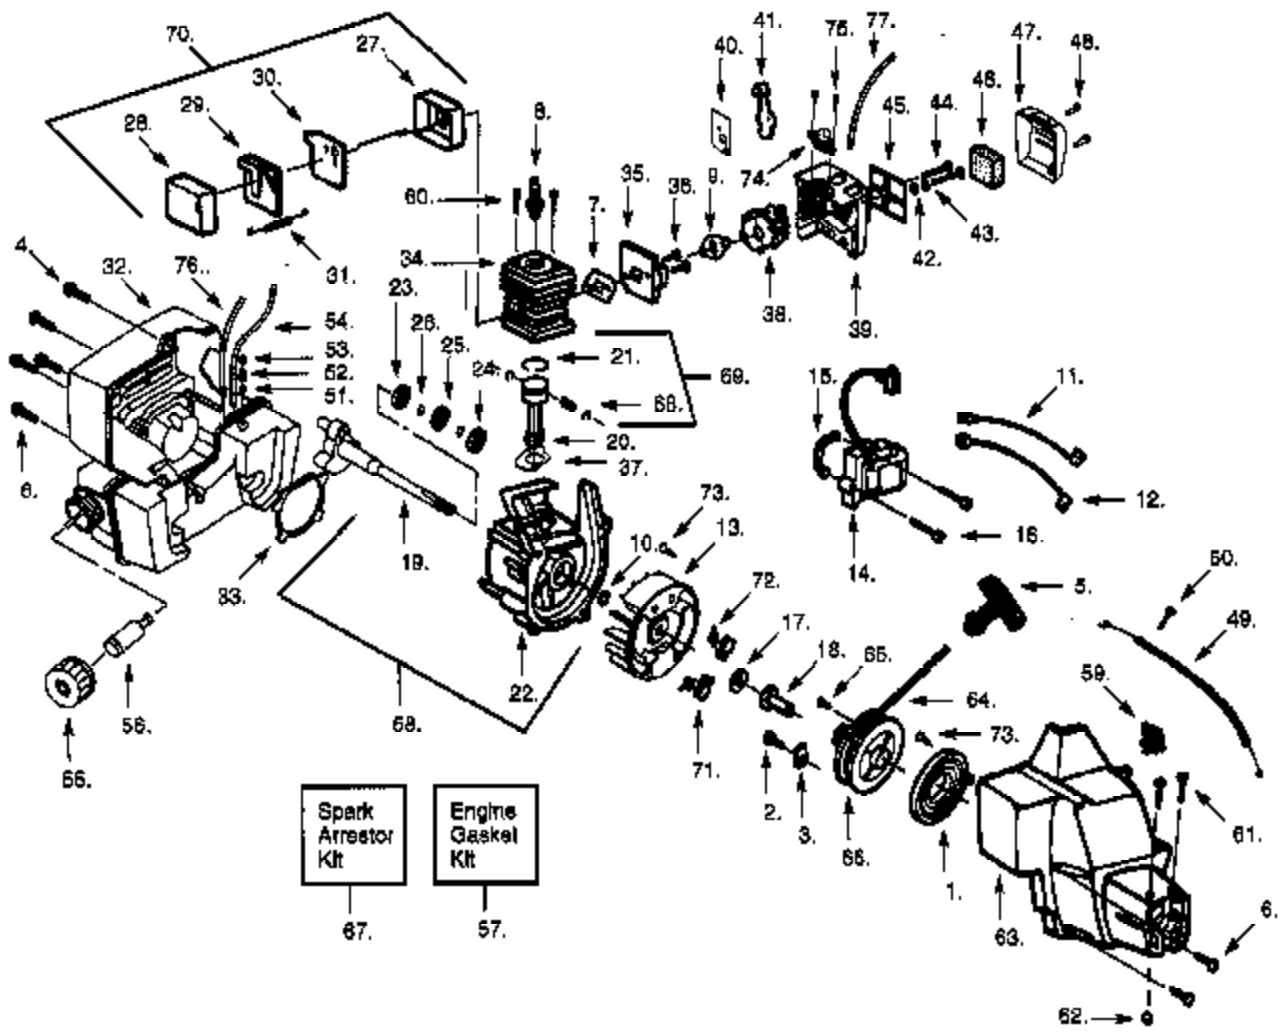

Ref #	Part Number	Qty	Description
1	530029395		Starter Spring
2	530015775		Screw-Pulley
3	530027523		Retainer
4	530015934		Screw-Fan Hsg./Shroud
5	530027569		Starter Handle
6	530015810		Screw-Shroud
7	530019243		Cylinder/Carb. Gasket
8	530030075		Spark Plug (RCJ-8Y)
9	530019194		Gasket-Carburetor
10	530015945		RetainerRing-C'case
11	530014663		Lead Wire
12	530014662		Ground Wire
13	530039149		Flywheel
14	530039163		Ignition Module
15	530036145		Spacer-Ignit. Module
16	530015954		Screw-Ignit.Module
17	530015828		Washer-Thrust
18	530027953		Drive Coupling
19	530014532		Crankshaft Ass'y.
20	530069615		Connecting Rod Ass'y.
21	530036404		Piston Ring
22	530014861		Crankcase Ass'y. (Incl. 23-26)
23	530032125		Inner Bearing
24	530032124		Outer Bearing
25	530019179		C'case Seal
26	530015941		Retainer-Crankshaft
27	530036578		Muffler Body
28	530036577		Muffler Cover
29	530038602		Muffler Baffle-Exit
30	530036579		Muffler Baffle-First
31	530029930		Muffler Spring
32	530047099		Shroud & Tank Assy.
33	530019181		Gasket-C'case
34	530069619		Cylinder Kit
35	530069680		Carb. Adaptor Kit
36	530016014		Screw-Carb. Adaptor
37	530019223		Gasket-Cylinder
38	530069647		Carburetor Kit (WT218) w/Limiter Cap
39	530037969		Air Box
40	530037326		Choke Plate
41	530038102		Choke Shutter
42	530015254		Wave Washer
43	530015852		Choke Spacer
44	530015887		Screw-Carburetor
45	530037413		Filter Plate
46	530037331		Air Filter Foam
47	530037292		Air Filter Cover
48	530015966		Screw-Air Box
49	530036744		Throttle Cable Ass'y.
50	530015814		Screw-Throttle Cable
51	530026119		Check Valve
52	530029717		Element
53	530029696		Retainer
54	530069247		Fuel Line-Carb/Tank.
55	530014347		Fuel Cap Ass'y.
56	530014362		Fuel Pickup Ass'y.

XT45 Gas Trimmer Page 6 of 7
POWER UNIT