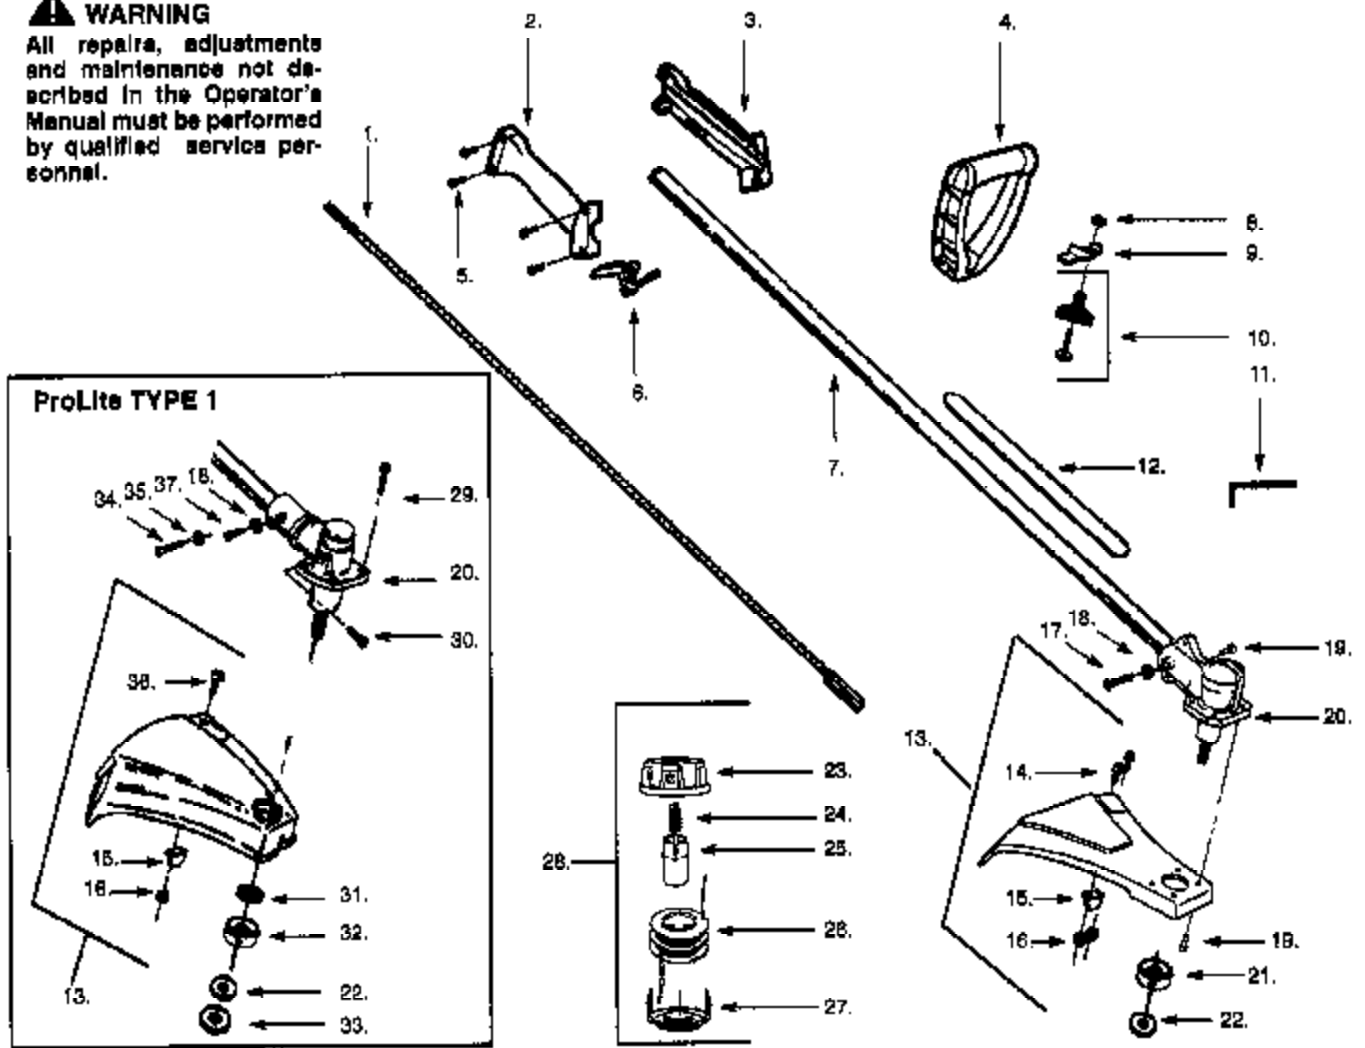

Carb.  
Repair  
Kit

1.

---

Ref #	Part Number	Qty	Description
1	530069668		Carburetor Repair Kit (
2	530038404		Limiter Cap

---

XT45 Gas Trimmer Page 2 of 7  
CARBURETOR WA-218

**⚠ WARNING**

All repairs, adjustments and maintenance not described in the Operator's Manual must be performed by qualified service personnel.

Ref #	Part Number	Qty	Description
1	530095151		Drive Shaft-52"
2	530036514		Throttle Hsg. (Right)
3	530036515		Throttle Hsg. (Left)
4	530014222		Assist Handle,Cushioned
5	530015966		Screw-Throttle Hsg.
6	530036556		Trigger Lever
7	530095345		Drive Shaft Hsg.
8	530015610		Nut-Handle
9	530094742		Clamp-Handle
10	530069252		T-Handle Kit
11	530031159		Hex Wrench 5/32
12	530047899		Shaft Warning Decal
13	530069256		MODEL PROLITE Type 1 (Incl. 15, 16 & 36)
13	530069681		DRIVE SHAFT & CLUTCHING MODELS PROLITE Type 2 & XT45 (Inc. 14-16,19)
14	530015636		Screw-Line Limiter
15	530094570		Line Limiter
16	534235901		Locknut-Line Limiter
17	530016140		Screw-Gear Box
18	530001642		Lockwasher-Gear Box
19	530016141		Screw-Gear Box/Shield
20	530094568		MODEL PROLITE Type 1
20	530047291		MODELS PROLITE Type 2 & XT45
21	530095351		Dust Cup
22	530094571		Grass Washer
23	530047378		Hub Ass'y
24	530094830		Spring
25	530094827		Release Button
26	952701665		Spool w/ Line
27	530094828		Cover
28	952701667		Cutting Head Ass'y(Incl. 23-27)
29	530016107		Screw-Gear Box/Shield
30	530094616		Screw-Grease Refill
31	530094640		Seal
32	530094639		Dust Cup
33	530094189		Washer
34	530094612		Screw-Pinch Clamp
35	530015328		Lockwasher-Pinch Clamp
36	530015037		Screw-Line Limiter
37	530094612		Screw-Locating
0	530083548		Operator Manual, MODEL PROLITE Type 1 Not Shown.
0	530084060		Operator Manual, MODELS PROLITE Type 3 & XT45 Not Shown.