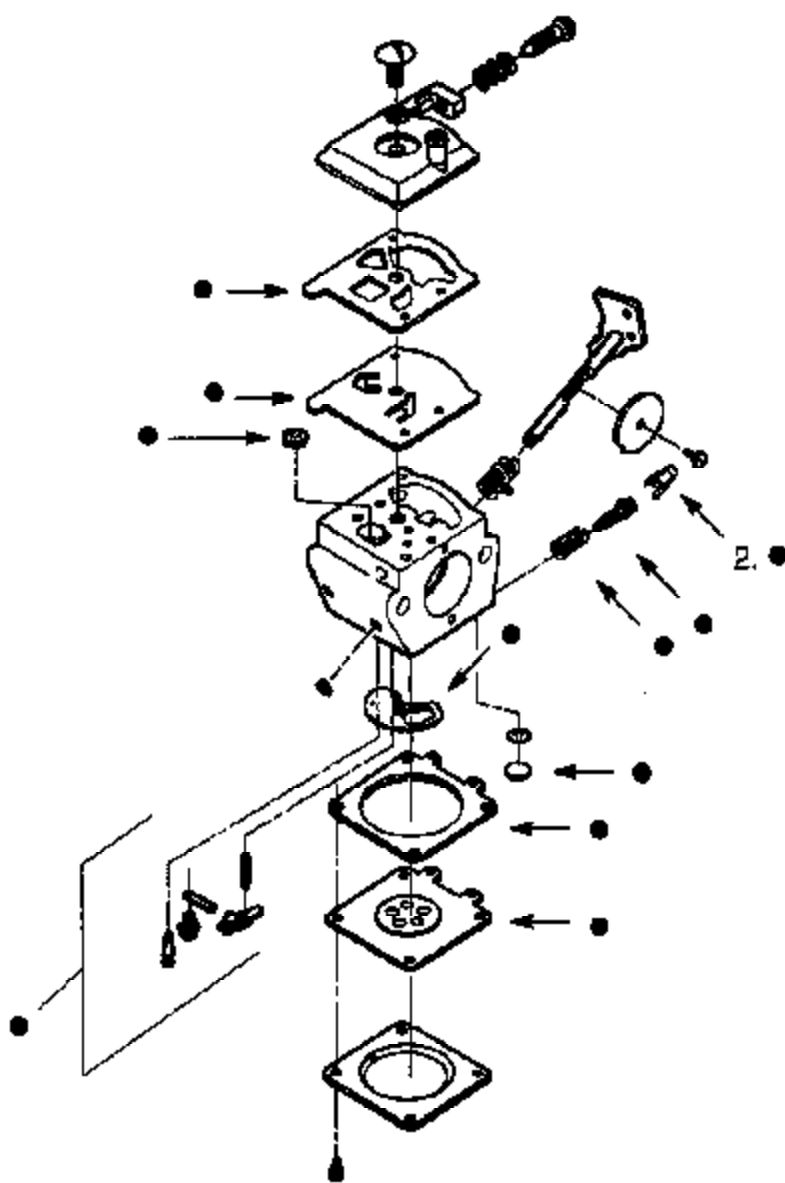

Carb.  
Repair  
Kit

1.

---

Ref #	Part Number	Qty	Description
1	530069668		Carburetor Repair Kit (
2	530038404		Limiter Cap

---

XT45 Gas Trimmer Page 2 of 7  
CARBURETOR WA-218

**⚠ WARNING**

All repairs, adjustments and maintenance not described in the Operator's Manual must be performed by qualified service personnel.

Ref #	Part Number	Qty	Description
1	530095151		Drive Shaft-52"
2	530036514		Throttle Hsg. (Right)
3	530036515		Throttle Hsg. (Left)
4	530014222		Assist Handle,Cushioned
5	530015966		Screw-Throttle Hsg.
6	530036556		Trigger Lever
7	530095345		Drive Shaft Hsg.
8	530015610		Nut-Handle
9	530094742		Clamp-Handle
10	530069252		T-Handle Kit
11	530031159		Hex Wrench 5/32
12	530047899		Shaft Warning Decal
13	530069256		MODEL PROLITE Type 1 (Incl. 15, 16 & 36)
13	530069681		DRIVE SHAFT & CLUTCHING MODELS PROLITE Type 2 & XT45 (Inc. 14-16,19)
14	530015636		Screw-Line Limiter
15	530094570		Line Limiter
16	534235901		Locknut-Line Limiter
17	530016140		Screw-Gear Box
18	530001642		Lockwasher-Gear Box
19	530016141		Screw-Gear Box/Shield
20	530094568		MODEL PROLITE Type 1
20	530047291		MODELS PROLITE Type 2 & XT45
21	530095351		Dust Cup
22	530094571		Grass Washer
23	530047378		Hub Ass'y
24	530094830		Spring
25	530094827		Release Button
26	952701665		Spool w/ Line
27	530094828		Cover
28	952701667		Cutting Head Ass'y(Incl. 23-27)
29	530016107		Screw-Gear Box/Shield
30	530094616		Screw-Grease Refill
31	530094640		Seal
32	530094639		Dust Cup
33	530094189		Washer
34	530094612		Screw-Pinch Clamp
35	530015328		Lockwasher-Pinch Clamp
36	530015037		Screw-Line Limiter
37	530094612		Screw-Locating
0	530083548		Operator Manual, MODEL PROLITE Type 1 Not Shown.
0	530084060		Operator Manual, MODELS PROLITE Type 3 & XT45 Not Shown.