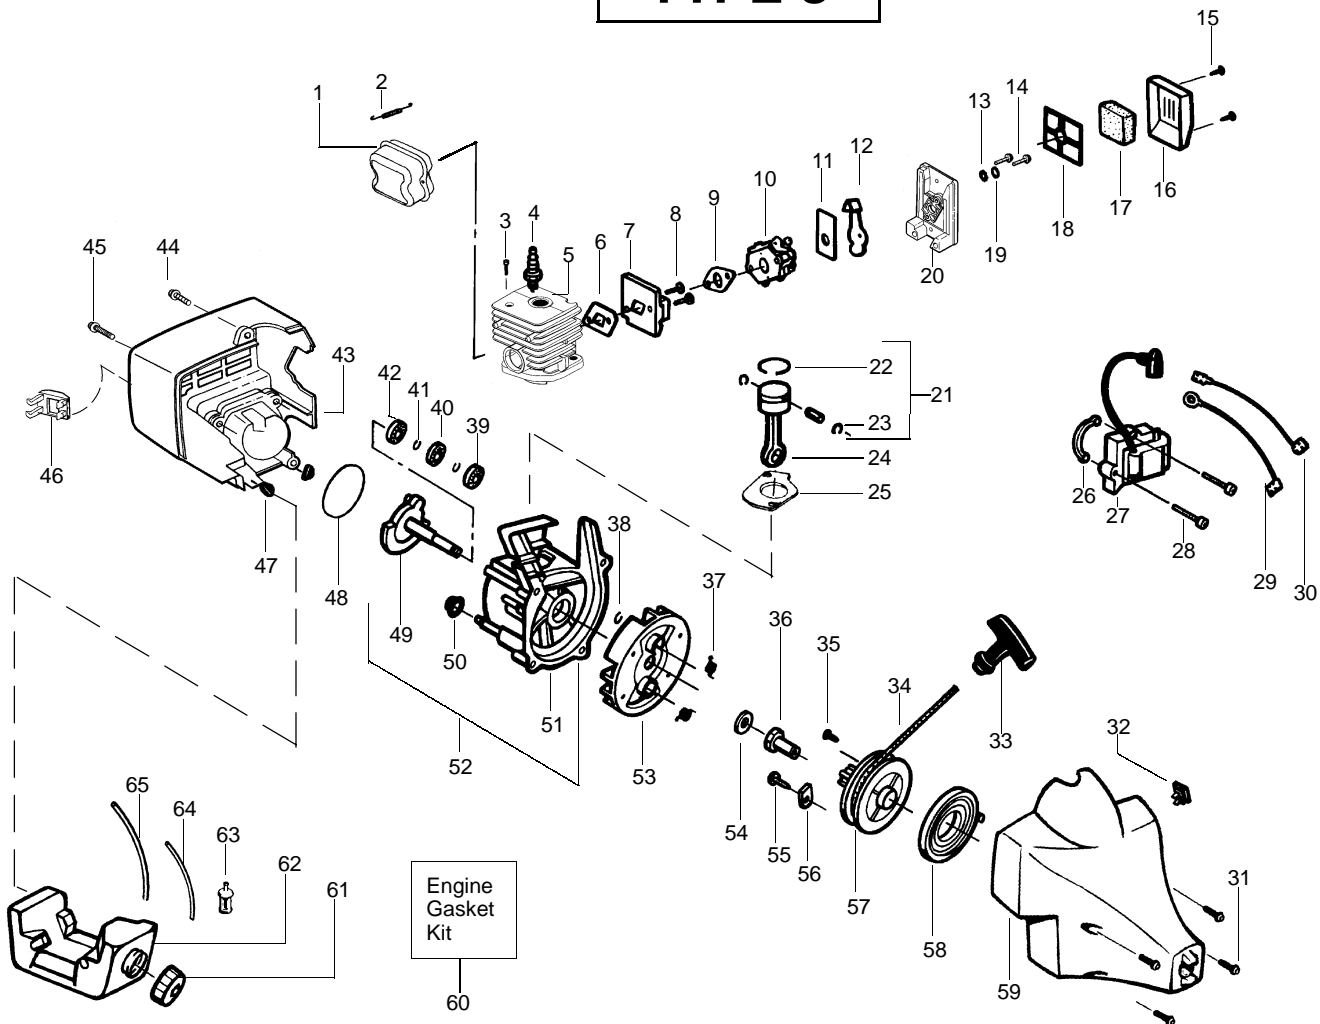

TYPE 3

Ref.	Part No.	Description	Ref.	Part No.	Description	Ref.	Part No.	Description
1.	530071396	Kit - Muffler (incl. 2 & spark arrestor screen)	22.	530055120	Piston Ring	47.	530036793	Isolator-Shroud
2.	530042088	Muffler Spring	23.	530015162	Retainer-Piston Pin	48.	530071363	O-Ring-C'case(kit)
3.	530015953	Screw-Cylinder	24.	530069945	Assy-Connecting Rod	49.	530012413	Assy-Crankshaft
4.	952030249	Spark Plug (RCJ 6Y)	25.	530071363	Gasket-Cylinder(kit)	50.	530036792	Isolator-Crankcase
5.	530071359	Kit - Cylinder	26.	530036145	Spacer-Module	51.	530012462	Assy-Crankcase (Incl. 39-42)
6.	530071363	Gasket-Cyl/Carb.(kit)	27.	530039211	Ignition Module	52.	530071337	Assy-C'case & C'shaft (Incl. 38,49,51)
7.	530055535	Adaptor-carb.	28.	530015954	Screw	53.	530069886	Assy-Flywheel
8.	530016014	Screw	29.	530054448	Assy-Ground Wire	54.	530015828	Washer-Flat
9.	530071363	Gasket-Carb.(kit)	30.	530054449	Assy-Leadwire	55.	530015775	Screw
10.	530069971	Kit - Carburetor Ass'y (Incl. Limiter Cap)	31.	530015810	Screw	56.	530053985	Retainer-Can
11.	530038747	Plate-Choke Mounting	32.	530071356	Kit-MomentarySwitch	57.	530071324	Kit-Starter Pulley (Incl. 35)
12.	530035499	Lever-Choke	33.	530054834	Handle-Starter	58.	530042086	Spring-Starter
13.	530015254	Washer	34.	530071325	Kit - Rope	59.	530071415	Assy-Fan Housing
14.	530016353	Screw	35.	530016326	Screw	60.	530071363	Kit-Engine Gasket (Incl. 6,9,25,48)
15.	530015892	Screw	36.	530027953	Coupling-Drive	61.	530014347	Assy-Fuel Cap
16.	530054414	Cover-Air Box	37.	530023817	Spring-Starter Dog	62.	530049299	Assy-Fuel Tank (Incl. cap,filter,lines)
17.	530036575	Foam-Air Filter	38.	530015941	Retain. Ring-C'shaft	63.	530095646	Assy-Fuel Pickup
18.	530036569	Plate-Air Filter Support	39.	530032124	Bearing-Outer	64.	530069247	Kit-Fuel Line
19.	530015852	Spacer-Choke	40.	530019179	Seal-C'case	65.	530069216	Kit-Fuel Line
20.	530052431	Box-Air	41.	530015945	Retainer Ring-C'case			
21.	530071357	Kit - Piston (Incl. 22, 23)	42.	530032125	Bearing-Inner			
			43.	530049233	Shroud			
			44.	530015880	Screw			
			45.	530015810	Screw			
			46.	530054536	Guard-Muffler			

✓ = NEW PART NUMBER FOR THIS IPL   * = REFER TO THE SERVICE REFERENCE INDICATED FOR MORE INFORMATION. (LOCATED AT END OF IPL)