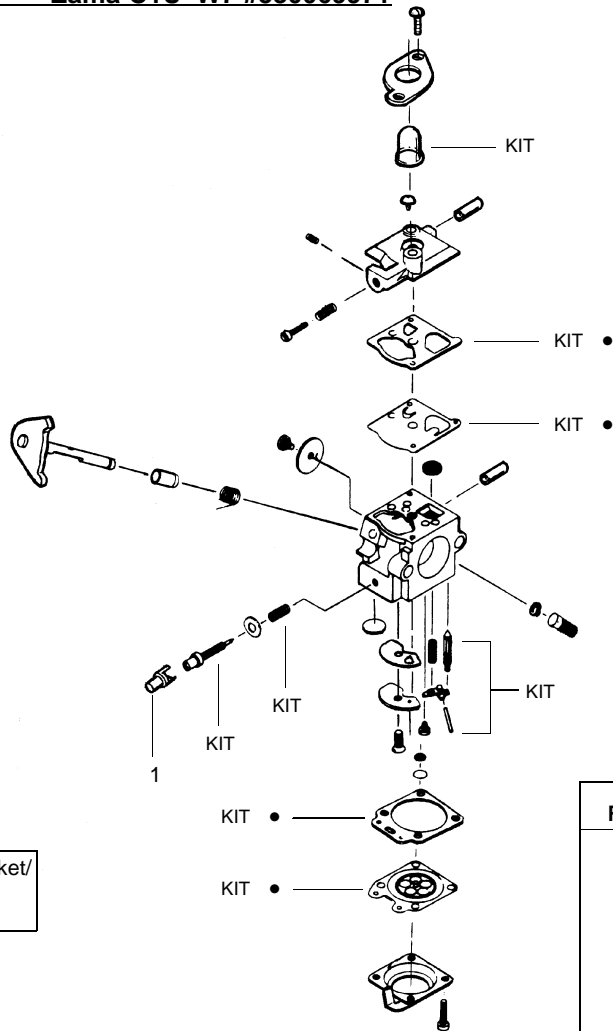

TYPE 1,2,3,4

Carburetor Assembly Walbro WA226 #530069754
Zama C1U-W7 #530069971

Carb.
Repair
Kit

2

Gasket/
Dia.
Kit

3

Ref.	Part No.	Description
1.	530038403	Limiter Cap
2.	-	Carburetor Repair Kit (KIT = Indicates Contents)
	530069842	Walbro
	530069969	Zama
3.	-	Gasket Diaphragm Kit (• = Indicates Contents)
	530069844	Walbro
	530069970	Zama