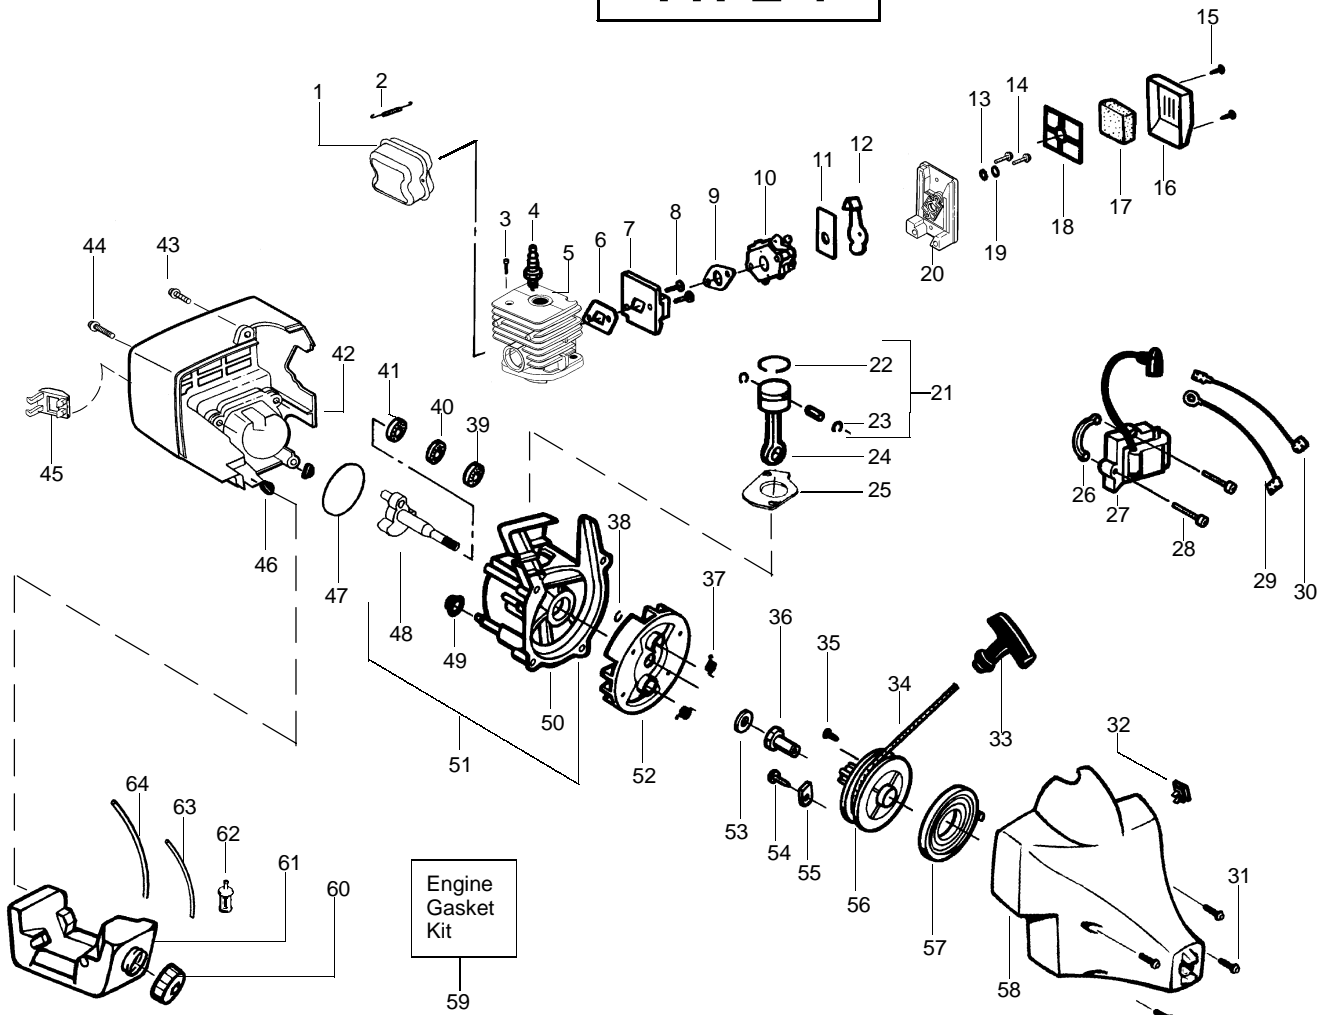

TYPE 4

Ref.	Part No.	Description	Ref.	Part No.	Description	Ref.	Part No.	Description
1.	530071396	Kit - Muffler (incl. 2 & spark arrestor screen)	22.	530055120	Piston Ring	46.	530036793	Isolator-Shroud
2.	530042088	Muffler Spring	23.	530015162	Retainer-Piston Pin	47.	530071363	O-Ring-C'case(kit)
3.	530015953	Screw-Cylinder	24.	530069945	Assy-Connecting Rod	48.	530012413	Assy-Crankshaft
4.	952030249	Spark Plug (RCJ 6Y)	25.	530071363	Gasket-Cylinder(kit)	49.	530036792	Isolator-Crankcase
5.	530071359	Kit - Cylinder	26.	530036145	Spacer-Module	50.	530012491	Assy-Crankcase
6.	530071363	Gasket-Cyl/Carb.(kit)	27.	530039211	Ignition Module			(Incl. 39-41)
7.	530056404	Adaptor-carb.	28.	530015954	Screw	51.	530071337	Assy-C'case & C'shaft
8.	530016014	Screw	29.	530054448	Assy-Ground Wire			(Incl. 38,48,50)
9.	530071363	Gasket-Carb.(kit)	30.	530054449	Assy-Leadwire	52.	530069886	Assy-Flywheel
10.	530069754	Kit - Carburetor Ass'y (Incl. Limiter Cap)	31.	530015810	Screw	53.	530015828	Washer-Flat
11.	530038747	Plate-Choke Mounting	32.	530069572	Kit-Switch	54.	530015775	Screw
12.	530035499	Lever-Choke	33.	530027569	Handle-Starter	55.	530053985	Retainer-Can
13.	530015254	Washer	34.	530071325	Kit - Rope	56.	530071324	Kit-Starter Pulley
14.	530016353	Screw	35.	530016326	Screw			(Incl. 35)
15.	530015892	Screw	36.	530027953	Coupling-Drive	57.	530042086	Spring-Starter
16.	530054414	Cover-Air Box	37.	530023817	Spring-Starter Dog	58.	530071415	Assy-Fan Housing
17.	530036575	Foam-Air Filter	38.	530015941	Retain. Ring-C'shaft	59.	530071363	Kit-Engine Gasket
18.	530036569	Plate-Air Filter Support	39.	530055128	Bearing-Outer			(Incl. 6,9,25,47)
19.	530015852	Spacer-Choke	40.	530071615	Kit-Seal-C'case	60.	530014347	Assy-Fuel Cap
20.	530052431	Box-Air	41.	530032125	Bearing-Inner	61.	530049299	Assy-Fuel Tank
21.	530071357	Kit - Piston (Incl. 22, 23)	42.	530056943	Shroud			(Incl. cap,filter,lines)
			43.	530015880	Screw	62.	530095646	Assy-Fuel Pickup
			44.	530015810	Screw	63.	530069247	Kit-Fuel Line
			45.	530054536	Guard-Muffler	64.	530069216	Kit-Fuel Line

✓ = NEW PART NUMBER FOR THIS IPL   ★ = REFER TO THE SERVICE REFERENCE INDICATED FOR MORE INFORMATION. (LOCATED AT END OF IPL)