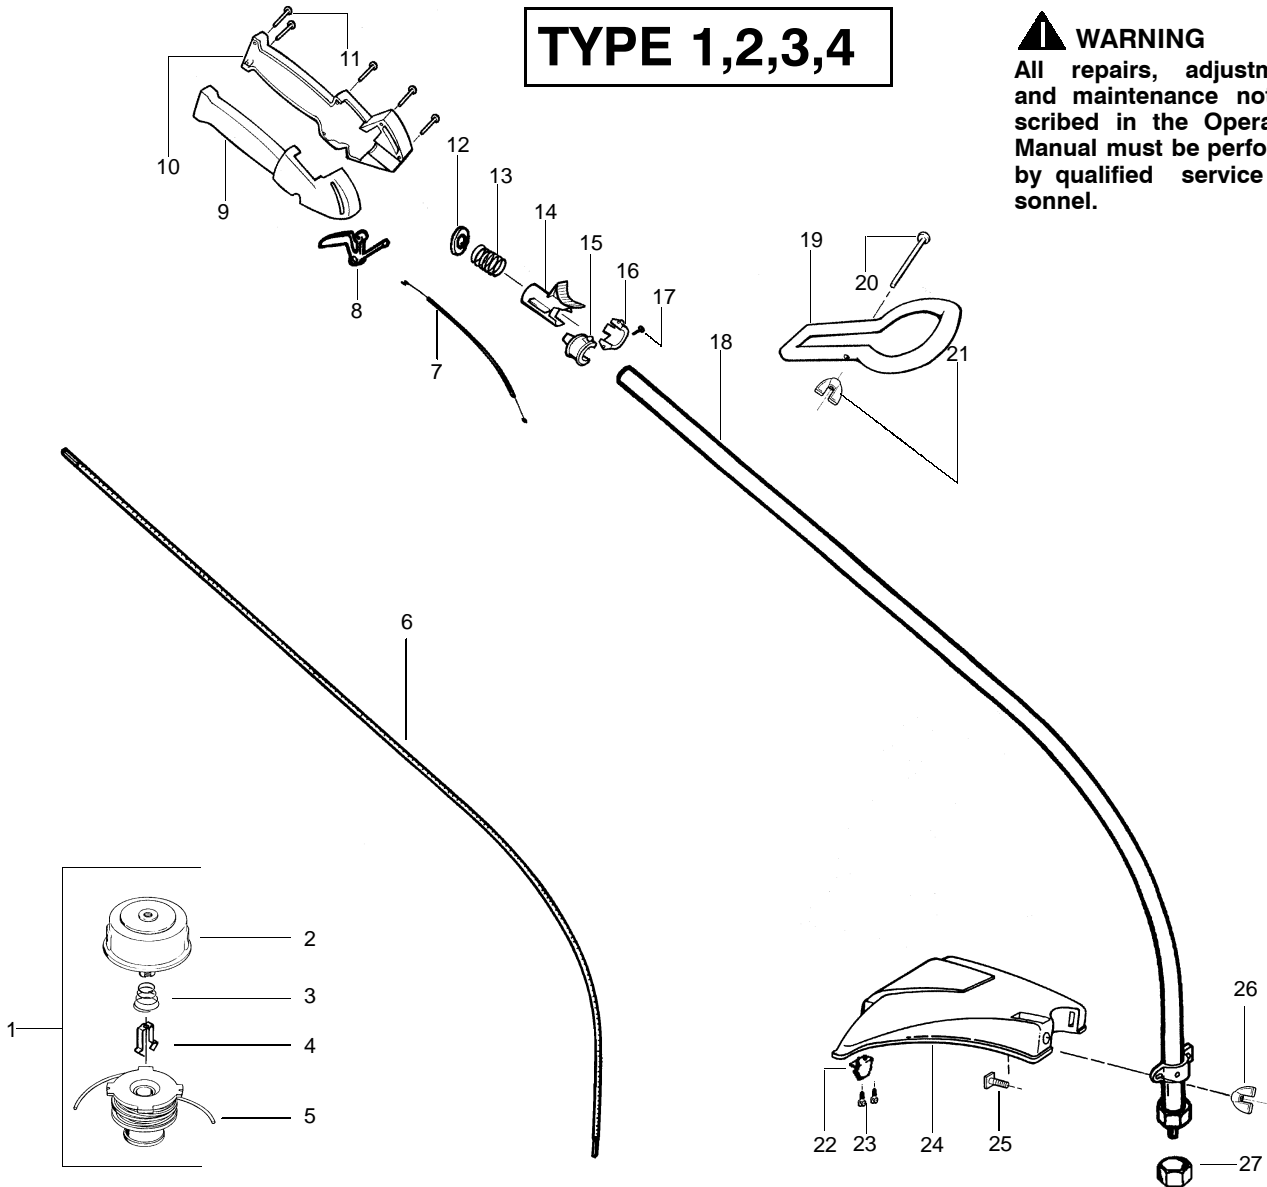

## TYPE 1,2,3,4

**▲ WARNING**  
All repairs, adjustments and maintenance not described in the Operator's Manual must be performed by qualified service personnel.

Ref.	Part No.	Description	Ref.	Part No.	Description
1.	---	Accy-Cutting Head Ass'y. (Incl. 2-5)	15.	530054160	Locator-Right
	952711547	(type 1,2)	16.	530054159	Locator-Left
	952711566	(type 3,4)	17.	530015810	Screw
2.	---	Assy-Hub	18.	---	Assy-Drive Shaft Hsg.
	530095773	(type 1,2)		530071420	(type 1,2)
	530095776	(type 3,4)		530071416	(type 3,4)
3.	530053241	Spring	19.	530047919	Assist Handle
4.	530401957	Clip-Retainer-Head	20.	530016173	Bolt-Handle
5.	952711548	Spool w/Line	21.	530016118	Wingnut
6.	---	Drive Shaft-Flex	22.	530052286	Line Limiter
	530053614	(type 1,2)	23.	530015814	Screw-Line Limiter
	530095853	(type 3,4)	24.	530069666	Kit-Shield Ass'y. (Incl. 22 & 23)
7.	---	Assy-Throttle Cable	25.	530015820	Bolt-Shield
	530071550	(type 1,2)	26.	530016118	Wingnut
	530055546	(type 3,4)	27.	---	Dust Cup
8.	530038682	Trigger		530094543	(type 1,2)
9.	530047923	Throttle Hsg. (Right)		530095574	(type 3,4)
10.	530047924	Throttle Hsg. (Left)	Not Shown		
11.	530016179	Screw-Throttle Hsg.		530088831	Operator's Manual (type 1,2)
12.	530016193	Washer		530086927	Operator's Manual (type 3)
13.	530042084	Spring		530163506	Operator's Manual (type 4)
14.	530047925	Actuator		530055350	Shaft Warning Decal