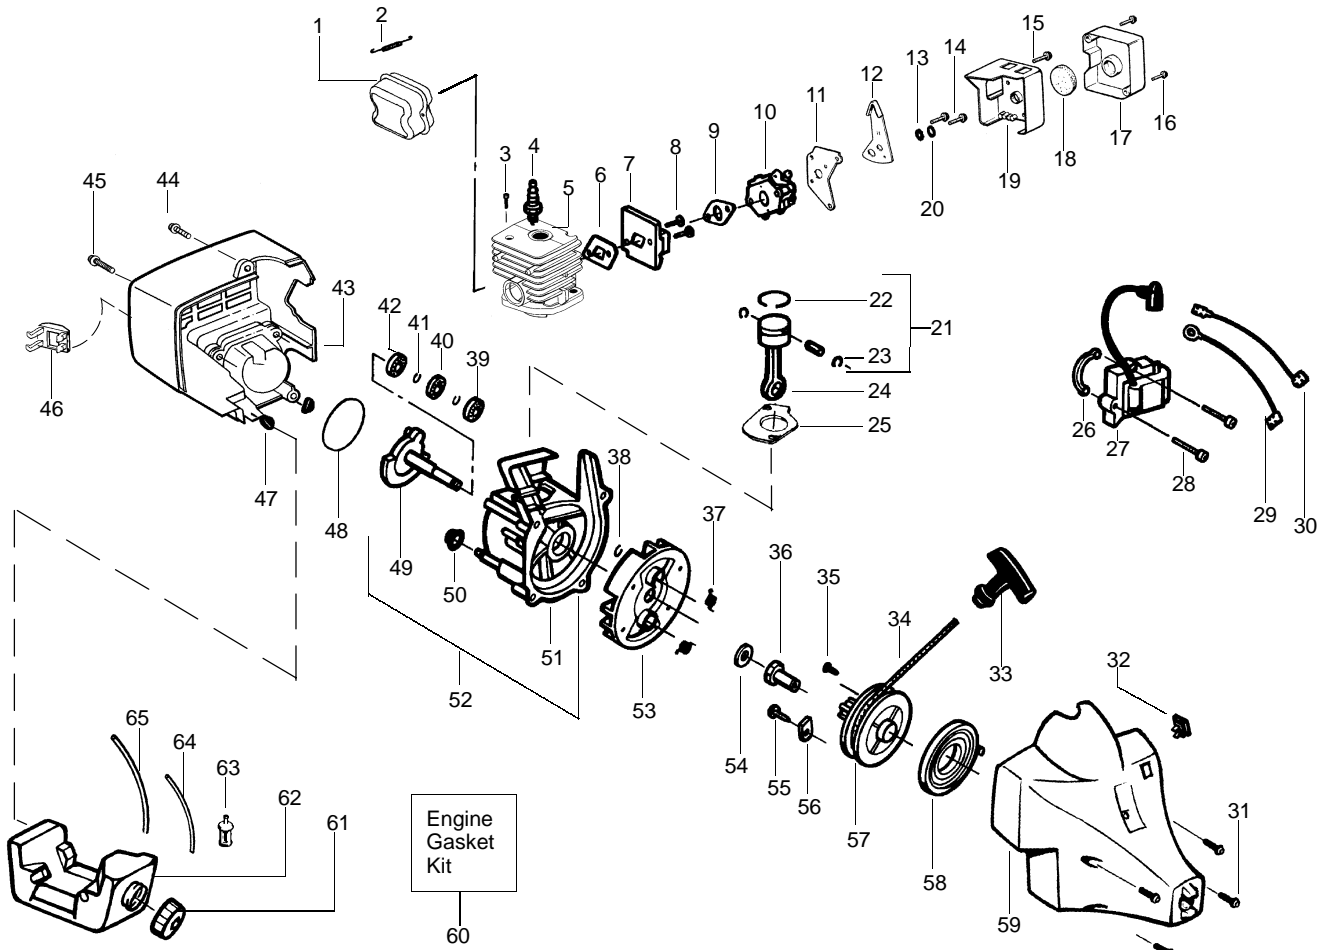

TYPE 2

Ref.	Part No.	Description	Ref.	Part No.	Description	Ref.	Part No.	Description
1.	530071396	Kit - Muffler (incl. 2 & spark arrestor screen)	22.	530055120	Piston Ring	47.	530036793	Isolator-Shroud
2.	530042088	Muffler Spring	23.	530015162	Retainer-Piston Pin	48.	530071363	O-Ring-C'case(kit)
3.	530015953	Screw-Cylinder	24.	530069945	Assy-Connecting Rod	49.	530012413	Assy-Crankshaft
4.	952030249	Spark Plug (RCJ 6Y)	25.	530071363	Gasket-Cylinder(kit)	50.	530036792	Isolator-Crankcase
5.	530071359	Kit - Cylinder	26.	530036145	Spacer-Module	51.	530012462	Assy-Crankcase (Incl. 39-42)
6.	530071363	Gasket-Cyl/Carb.(kit)	27.	530055160	Ignition Module	52.	530071337	Assy-C'case & C'shaft (Incl. 38,49,51)
7.	530055535	Adaptor-carb.	28.	530015954	Screw	53.	530069886	Assy-Flywheel
8.	530016014	Screw	29.	530049389	Assy-Ground Wire	54.	530015828	Washer-Flat
9.	530071363	Gasket-Carb.(kit)	30.	530049390	Assy-Leadwire	55.	530015966	Screw
10.	530069971	Kit - Carburetor Ass'y (Incl. Limiter Cap)	31.	530015810	Screw	56.	530016226	Retainer-Can
11.	530047914	Plate-Choke Mounting	32.	530071356	Kit-MomentarySwitch	57.	530069400	Kit-Starter Pulley (Incl. 35)
12.	530047916	Lever-Choke	33.	530027569	Handle-Starter	58.	530042086	Spring-Starter
13.	530015254	Washer	34.	530069232	Kit - Rope	59.	530049468	Assy-Fan Housing
14.	530016353	Screw	35.	530016080	Screw	60.	530071363	Kit-Engine Gasket (Incl. 6,9,25,48)
15.	530016141	Screw	36.	530027953	Coupling-Drive	61.	530014347	Assy-Fuel Cap
16.	530015966	Screw	37.	530023817	Spring-Starter Dog	62.	530049299	Assy-Fuel Tank (Incl. cap,filter,lines)
17.	530049079	Cover-Air Box	38.	530015941	Retain. Ring-C'shaft	63.	530095646	Assy-Fuel Pickup
18.	530047932	Foam-Air Filter	39.	530032124	Bearing-Outer	64.	530069247	Kit-Fuel Line
19.	530047908	Box-Air	40.	530019179	Seal-C'case	65.	530069216	Kit-Fuel Line
20.	530015852	Spacer-Choke	41.	530015945	Retainer Ring-C'case			
21.	530071357	Kit - Piston (Incl. 22, 23 & Pin)	42.	530032125	Bearing-Inner			
			43.	530049233	Shroud			
			44.	530015880	Screw			
			45.	530015810	Screw			
			46.	530054536	Guard-Muffler			

✓ = NEW PART NUMBER FOR THIS IPL   * = REFER TO THE SERVICE REFERENCE INDICATED FOR MORE INFORMATION. (LOCATED AT END OF IPL)