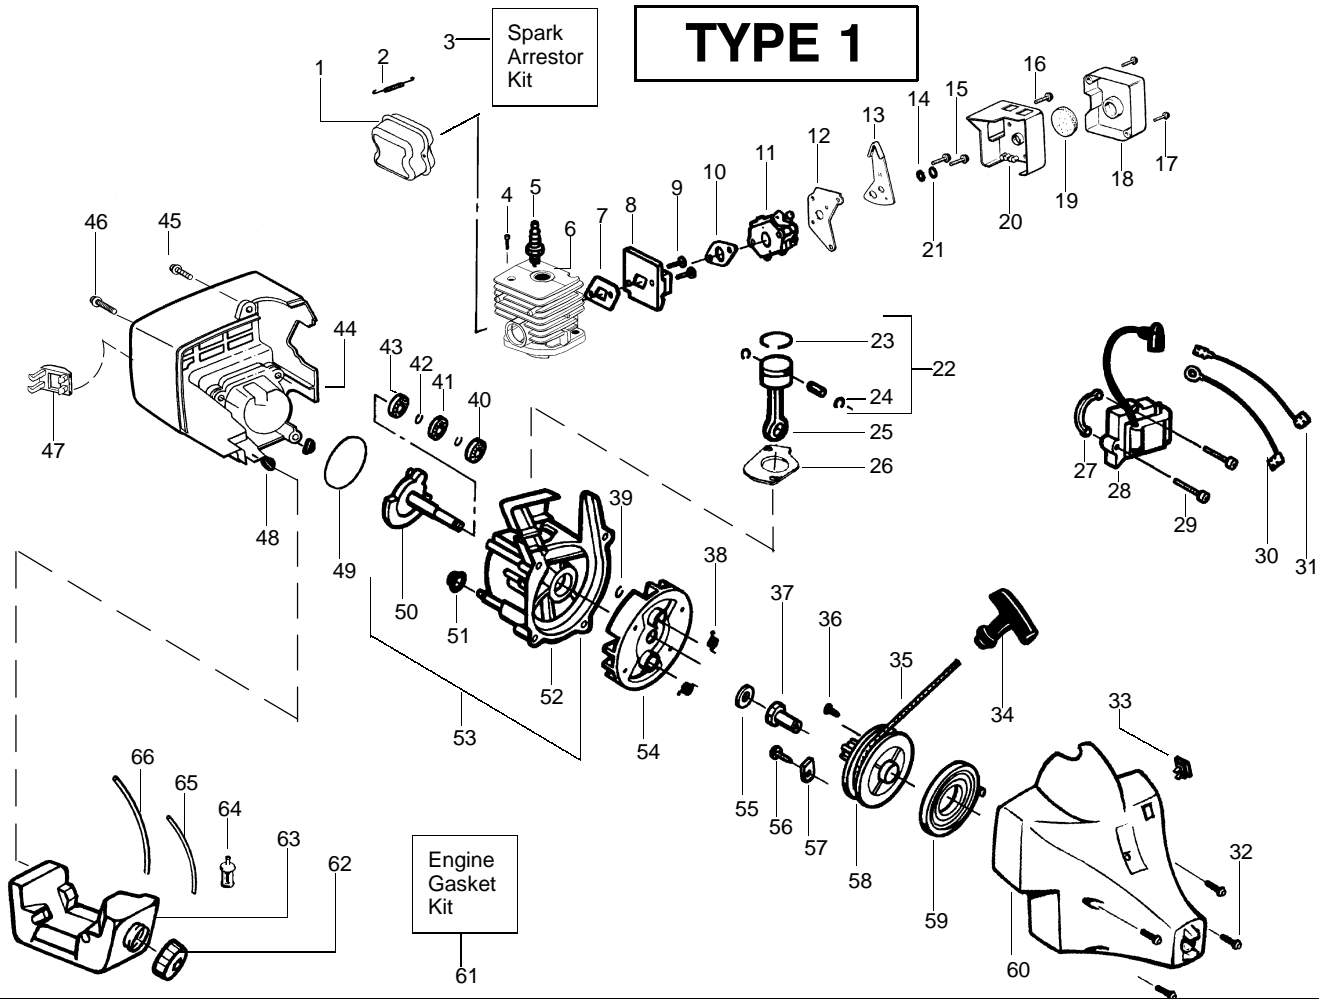

## TYPE 1,2,3,4

**▲ WARNING**  
All repairs, adjustments and maintenance not described in the Operator's Manual must be performed by qualified service personnel.

Ref.	Part No.	Description	Ref.	Part No.	Description
1.	---	Accy-Cutting Head Ass'y. (Incl. 2-5)	15.	530054160	Locator-Right
	952711547	(type 1,2)	16.	530054159	Locator-Left
	952711566	(type 3,4)	17.	530015810	Screw
2.	---	Assy-Hub	18.	---	Assy-Drive Shaft Hsg.
	530095773	(type 1,2)		530071420	(type 1,2)
	530095776	(type 3,4)		530071416	(type 3,4)
3.	530053241	Spring	19.	530047919	Assist Handle
4.	530401957	Clip-Retainer-Head	20.	530016173	Bolt-Handle
5.	952711548	Spool w/Line	21.	530016118	Wingnut
6.	---	Drive Shaft-Flex	22.	530052286	Line Limiter
	530053614	(type 1,2)	23.	530015814	Screw-Line Limiter
	530095853	(type 3,4)	24.	530069666	Kit-Shield Ass'y. (Incl. 22 & 23)
7.	---	Assy-Throttle Cable	25.	530015820	Bolt-Shield
	530071550	(type 1,2)	26.	530016118	Wingnut
	530055546	(type 3,4)	27.	---	Dust Cup
8.	530038682	Trigger		530094543	(type 1,2)
9.	530047923	Throttle Hsg. (Right)		530095574	(type 3,4)
10.	530047924	Throttle Hsg. (Left)	Not Shown		
11.	530016179	Screw-Throttle Hsg.		530088831	Operator's Manual (type 1,2)
12.	530016193	Washer		530086927	Operator's Manual (type 3)
13.	530042084	Spring		530163506	Operator's Manual (type 4)
14.	530047925	Actuator		530055350	Shaft Warning Decal