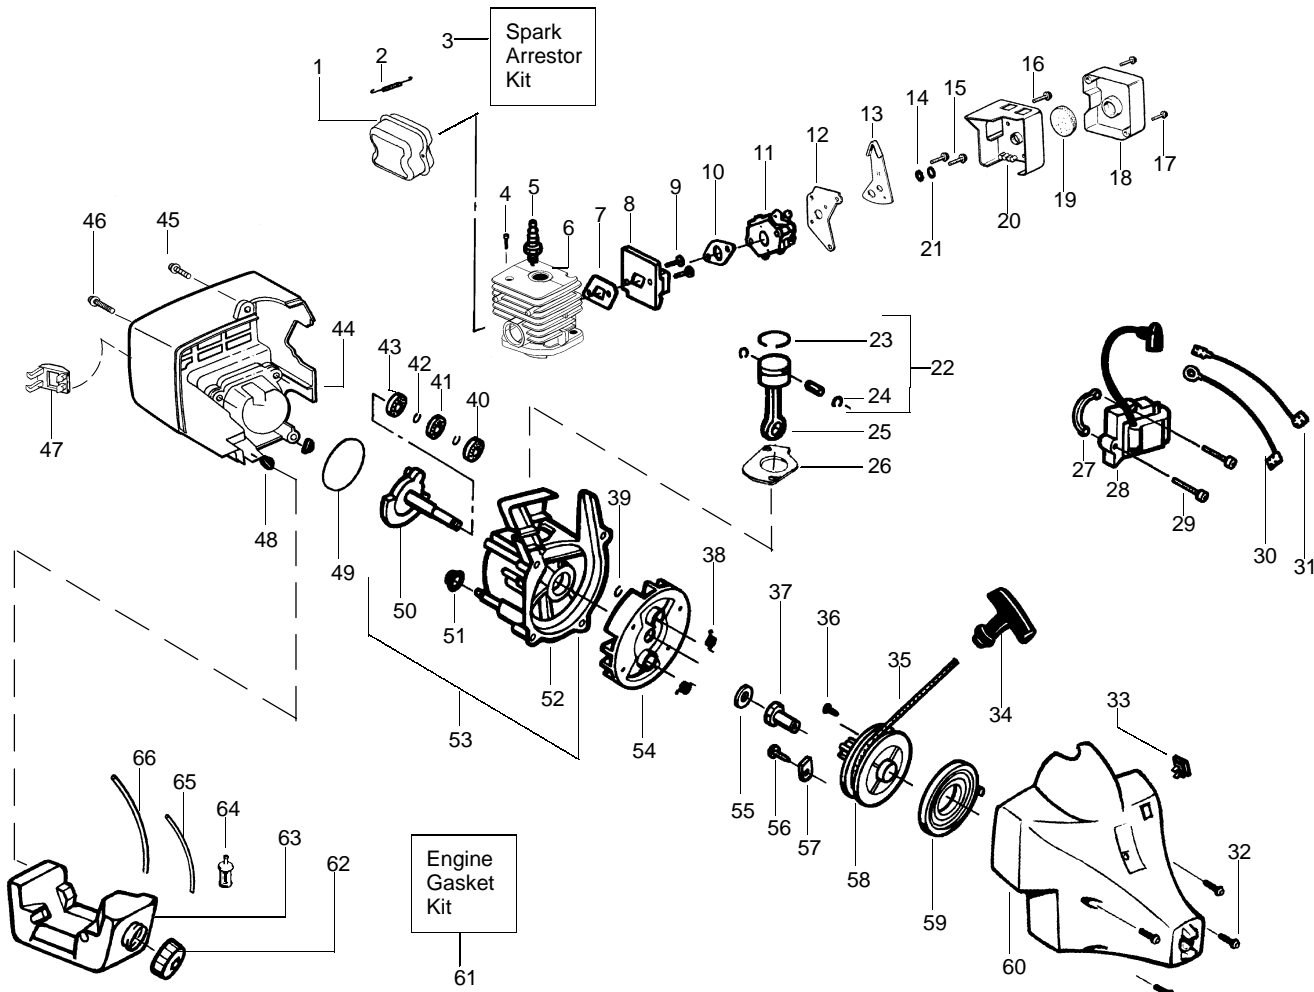

TYPE 1

Ref.	Part No.	Description	Ref.	Part No.	Description	Ref.	Part No.	Description
1.	530071390	Kit - Muffler (incl. 2,3)	23.	530055120	Piston Ring	48.	530036793	Isolator-Shroud
2.	530042088	Muffler Spring	24.	530015162	Retainer-Piston Pin	49.	*****	O-Ring-C'case(kit)
3.	530071391	Kit-Spark Arrestor	25.	530069615	Assy-Connecting Rod	50.	530054083	Assy-Crankshaft
4.	530015953	Screw-Cylinder	26.	530069625	Gasket-Cylinder (kit)	51.	530036792	Isolator-Crankcase
5.	952030201	Spark Plug (RCJ 8Y)	27.	530036145	Spacer-Module	52.	530012414	Assy-Crankcase (Incl. 40-43)
6.	530069757	Kit - Cylinder	28.	530055160	Ignition Module	53.	530014729	Assy-C'case & C'shaft (Incl. 39,50,52)
7.	530069625	Gasket-Cyl/Carb.(kit)	29.	530015954	Screw	54.	530069886	Assy-Flywheel
8.	530069758	Kit - Carb. Adaptor	30.	530049389	Assy-Ground Wire	55.	530015828	Washer-Flat
9.	530016014	Screw	31.	530049390	Assy-Leadwire	56.	530015966	Screw
10.	530069625	Gasket-Carb. (kit)	32.	530015810	Screw	57.	530016226	Retainer-Can
11.	530069754	Kit - Carburetor Ass'y (Incl. Limiter Cap)	33.	530071356	Kit-MomentarySwitch	58.	530069400	Kit-Starter Pulley (Incl. 36)
12.	530047914	Choke Plate Mounting	34.	530027569	Handle-Starter	59.	530042086	Spring-Starter
13.	530047916	Choke Lever	35.	530069232	Kit - Rope	60.	530049468	Assy-Fan Housing
14.	530015254	Washer	36.	530016080	Screw	61.	530069625	Kit-Engine Gasket (Incl. 7,10,26,49)
15.	530015849	Screw	37.	530027953	Coupling-Drive	62.	530014347	Assy-Fuel Cap
16.	530016141	Screw	38.	530023817	Spring-Starter Dog	63.	530049299	Assy-Fuel Tank (Incl. cap,filter,lines)
17.	530015966	Screw	39.	530015941	Retain. Ring-C'shaft	64.	530095646	Assy-Fuel Pickup
18.	530049079	Cover-Air Box	40.	530032124	Bearing-Outer	65.	530069247	Kit-Fuel Line
19.	530047932	Foam-Air Filter	41.	530019179	Seal-C'case	66.	530069216	Kit-Fuel Line
20.	530047908	Box-Air	42.	530015945	Retainer Ring-C'case			
21.	530015852	Spacer-Choke	43.	530032125	Bearing-Inner			
22.	530069756	Kit - Piston (Incl. 23, 24 & Pin)	44.	530049233	Shroud			
			45.	530015880	Screw			
			46.	530015810	Screw			
			47.	530054536	Guard-Muffler			

✓ = NEW PART NUMBER FOR THIS IPL   * = REFER TO THE SERVICE REFERENCE INDICATED FOR MORE INFORMATION. (LOCATED AT END OF IPL)