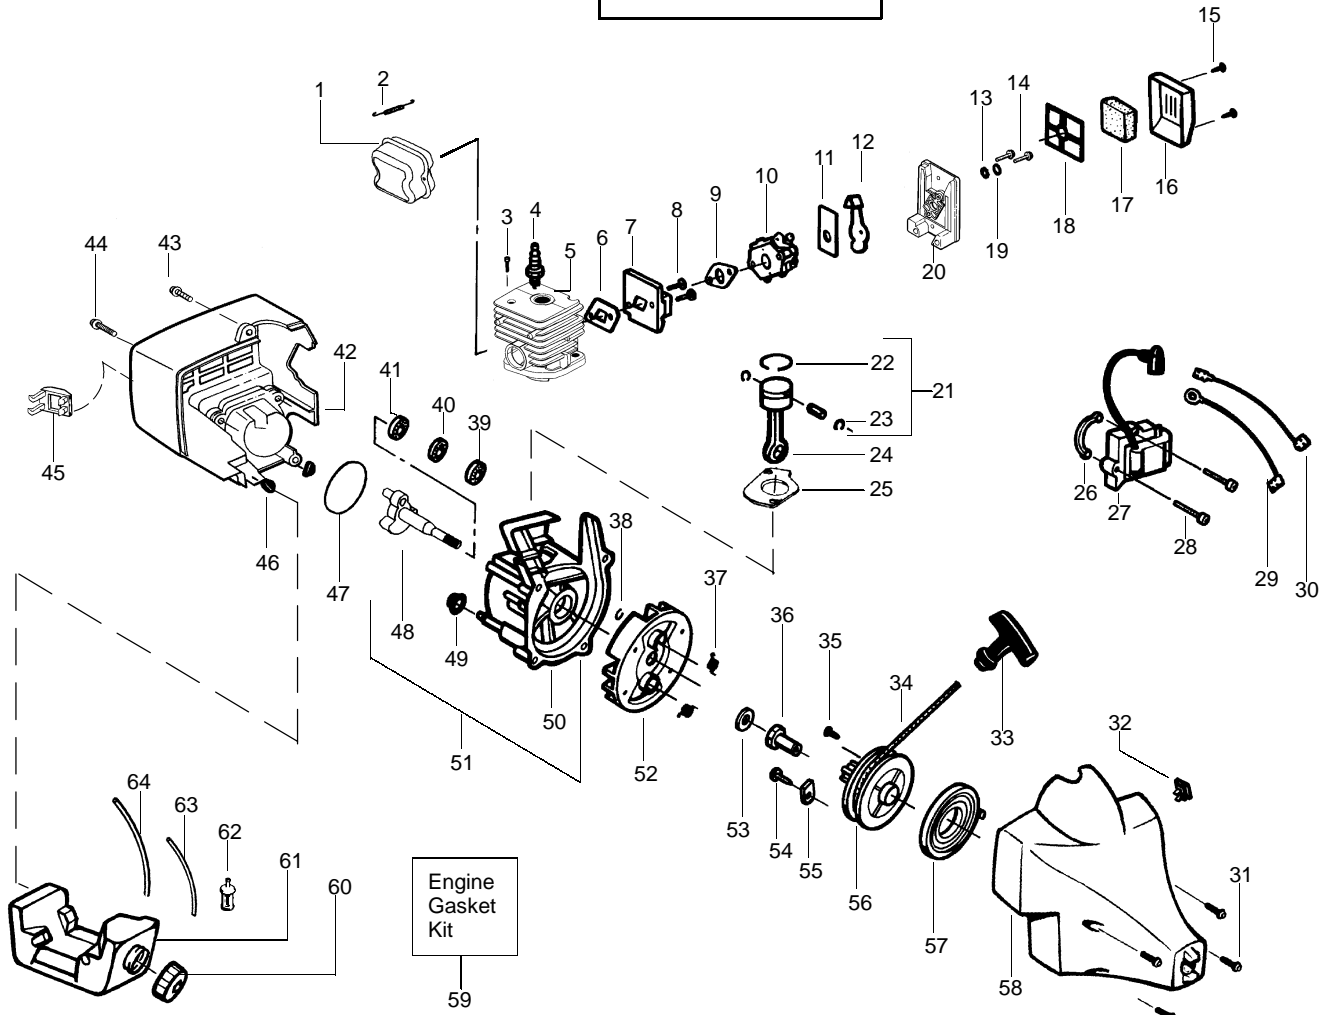

TYPE 4

Note: Illustration may differ from actual model due to design changes

Ref.	Part No.	Description	Ref.	Part No.	Description	Ref.	Part No.	Description
1.	530071396	Kit - Muffler (incl. 2 & spark arrestor screen)	22.	530055120	Piston Ring	46.	530036793	Isolator-Shroud
2.	530042088	Muffler Spring	23.	530015162	Retainer-Piston Pin	47.	530071363	O-Ring-C'case(kit)
3.	530015953	Screw-Cylinder	24.	530069945	Assy-Connecting Rod	48.	530012413	Assy-Crankshaft
4.	952030249	Spark Plug (RCJ 6Y)	25.	530071363	Gasket-Cylinder(kit)	49.	530036792	Isolator-Crankcase
5.	530071359	Kit - Cylinder	26.	530036145	Spacer-Module	50.	530012491	Assy-Crankcase (Incl. 39-41)
6.	530071363	Gasket-Cyl/Carb.(kit)	27.	530039211	Ignition Module	51.	530071337	Assy-C'case & C'shaft (Incl. 38,48,50)
7.	530056404	Adaptor-carb.	28.	530015954	Screw	52.	530069886	Assy-Flywheel
8.	530016014	Screw	29.	530054448	Assy-Ground Wire	53.	530015828	Washer-Flat
9.	530071363	Gasket-Carb.(kit)	30.	530054449	Assy-Leadwire	54.	530015775	Screw
10.	530069754	Kit - Carburetor Ass'y (Incl. Limiter Cap)	31.	530015810	Screw	55.	530053985	Retainer-Can
11.	530038747	Plate-Choke Mounting	32.	530069572	Kit-Switch	56.	530071324	Kit-Starter Pulley (Incl. 35)
12.	530035499	Lever-Choke	33.	530027569	Handle-Starter	57.	530042086	Spring-Starter
13.	530015254	Washer	34.	530071325	Kit - Rope	58.	530071415	Assy-Fan Housing
14.	530016353	Screw	35.	530016326	Screw	59.	530071363	Kit-Engine Gasket (Incl. 6,9,25,47)
15.	530015892	Screw	36.	530027953	Coupling-Drive	60.	530014347	Assy-Fuel Cap
16.	530054414	Cover-Air Box	37.	530023817	Spring-Starter Dog	61.	530049299	Assy-Fuel Tank (Incl. cap,filter,lines)
17.	530036575	Foam-Air Filter	38.	530015941	Retain. Ring-C'shaft	62.	530095646	Assy-Fuel Pickup
18.	530036569	Plate-Air Filter Support	39.	530055128	Bearing-Outer	63.	530069247	Kit-Fuel Line
19.	530015852	Spacer-Choke	40.	530071615	Kit-Seal-C'case	64.	530069216	Kit-Fuel Line
20.	530052431	Box-Air	41.	530032125	Bearing-Inner			
21.	530071357	Kit - Piston (Incl. 22, 23)	42.	530056943	Shroud			
			43.	530015880	Screw			
			44.	530015810	Screw			
			45.	530054536	Guard-Muffler			

✓ = NEW PART NUMBER FOR THIS IPL

* = REFER TO THE SERVICE REFERENCE INDICATED FOR MORE INFORMATION. (LOCATED AT END OF IPL)