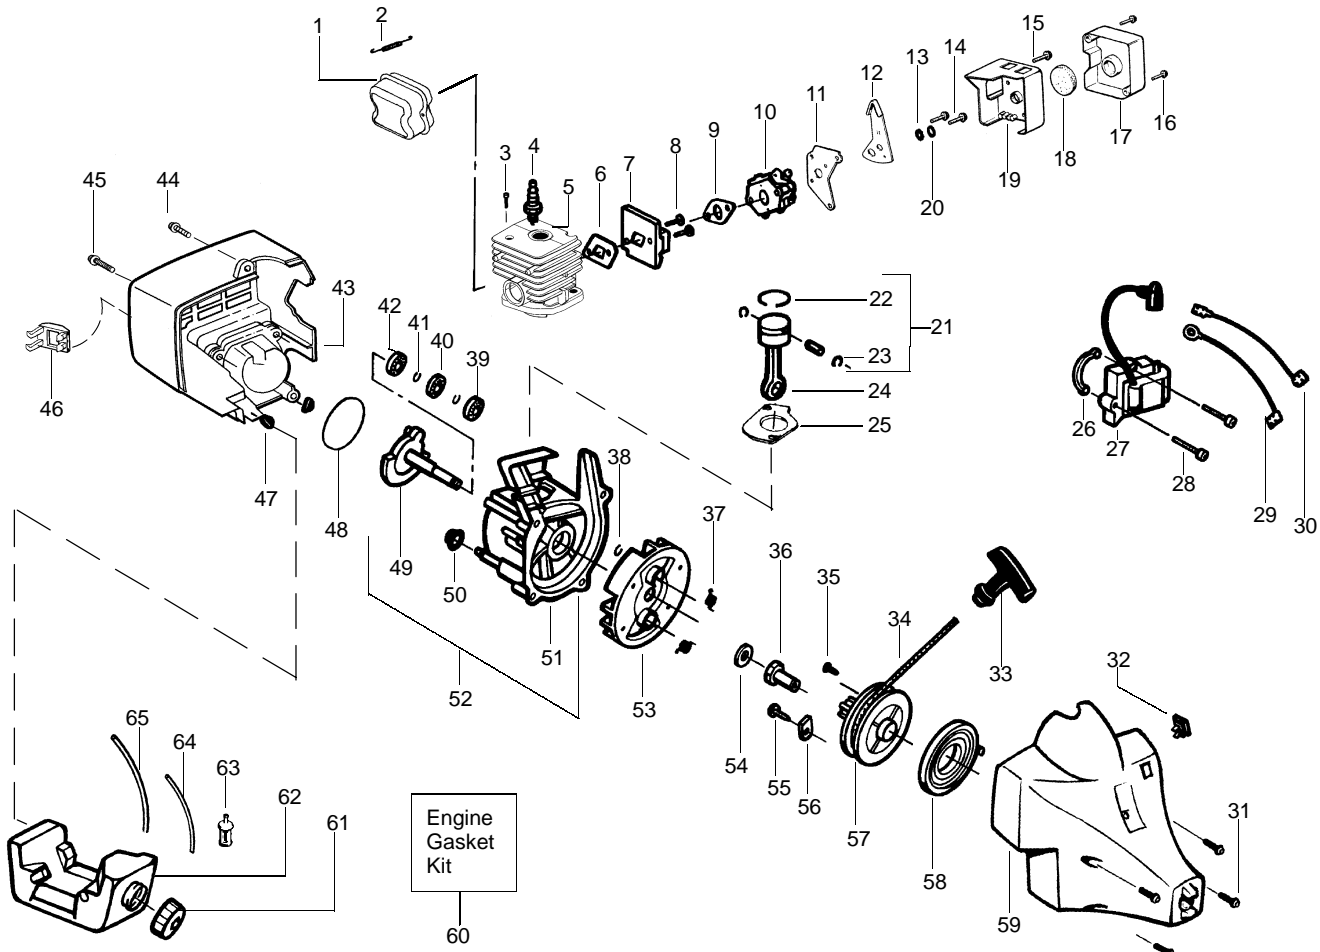

TYPE 2

Ref.	Part No.	Description	Ref.	Part No.	Description	Ref.	Part No.	Description
1.	530071396	Kit - Muffler (incl. 2 & spark arrestor screen)	22.	530055120	Piston Ring	47.	530036793	Isolator-Shroud
2.	530042088	Muffler Spring	23.	530015162	Retainer-Piston Pin	48.	530071363	O-Ring-C'case(kit)
3.	530015953	Screw-Cylinder	24.	530069945	Assy-Connecting Rod	49.	530012413	Assy-Crankshaft
4.	952030249	Spark Plug (RCJ 6Y)	25.	530071363	Gasket-Cylinder(kit)	50.	530036792	Isolator-Crankcase
5.	530071359	Kit - Cylinder	26.	530036145	Spacer-Module	51.	530012462	Assy-Crankcase (Incl. 39-42)
6.	530071363	Gasket-Cyl/Carb.(kit)	27.	530055160	Ignition Module	52.	530071337	Assy-C'case & C'shaft (Incl. 38,49,51)
7.	530055535	Adaptor-carb.	28.	530015954	Screw	53.	530069886	Assy-Flywheel
8.	530016014	Screw	29.	530049389	Assy-Ground Wire	54.	530015828	Washer-Flat
9.	530071363	Gasket-Carb.(kit)	30.	530049390	Assy-Leadwire	55.	530015966	Screw
10.	530069754	Kit - Carburetor Ass'y (Incl. Limiter Cap)	31.	530015810	Screw	56.	530016226	Retainer-Can
11.	530047914	Plate-Choke Mounting	32.	530071356	Kit-MomentarySwitch	57.	530069400	Kit-Starter Pulley (Incl. 35)
12.	530047916	Lever-Choke	33.	530027569	Handle-Starter	58.	530042086	Spring-Starter
13.	530015254	Washer	34.	530069232	Kit - Rope	59.	530049468	Assy-Fan Housing
14.	530016353	Screw	35.	530016080	Screw	60.	530071363	Kit-Engine Gasket (Incl. 6,9,25,48)
15.	530016141	Screw	36.	530027953	Coupling-Drive	61.	530014347	Assy-Fuel Cap
16.	530015966	Screw	37.	530023817	Spring-Starter Dog	62.	530049299	Assy-Fuel Tank (Incl. cap,filter,lines)
17.	530049079	Cover-Air Box	38.	530015941	Retain. Ring-C'shaft	63.	530095646	Assy-Fuel Pickup
18.	530047932	Foam-Air Filter	39.	530032124	Bearing-Outer	64.	530069247	Kit-Fuel Line
19.	530047908	Box-Air	40.	530019179	Seal-C'case	65.	530069216	Kit-Fuel Line
20.	530015852	Spacer-Choke	41.	530015945	Retainer Ring-C'case			
21.	530071357	Kit - Piston (Incl. 22, 23 & Pin)	42.	530032125	Bearing-Inner			
			43.	530049233	Shroud			
			44.	530015880	Screw			
			45.	530015810	Screw			
			46.	530054536	Guard-Muffler			

✓ = NEW PART NUMBER FOR THIS IPL   * = REFER TO THE SERVICE REFERENCE INDICATED FOR MORE INFORMATION. (LOCATED AT END OF IPL)