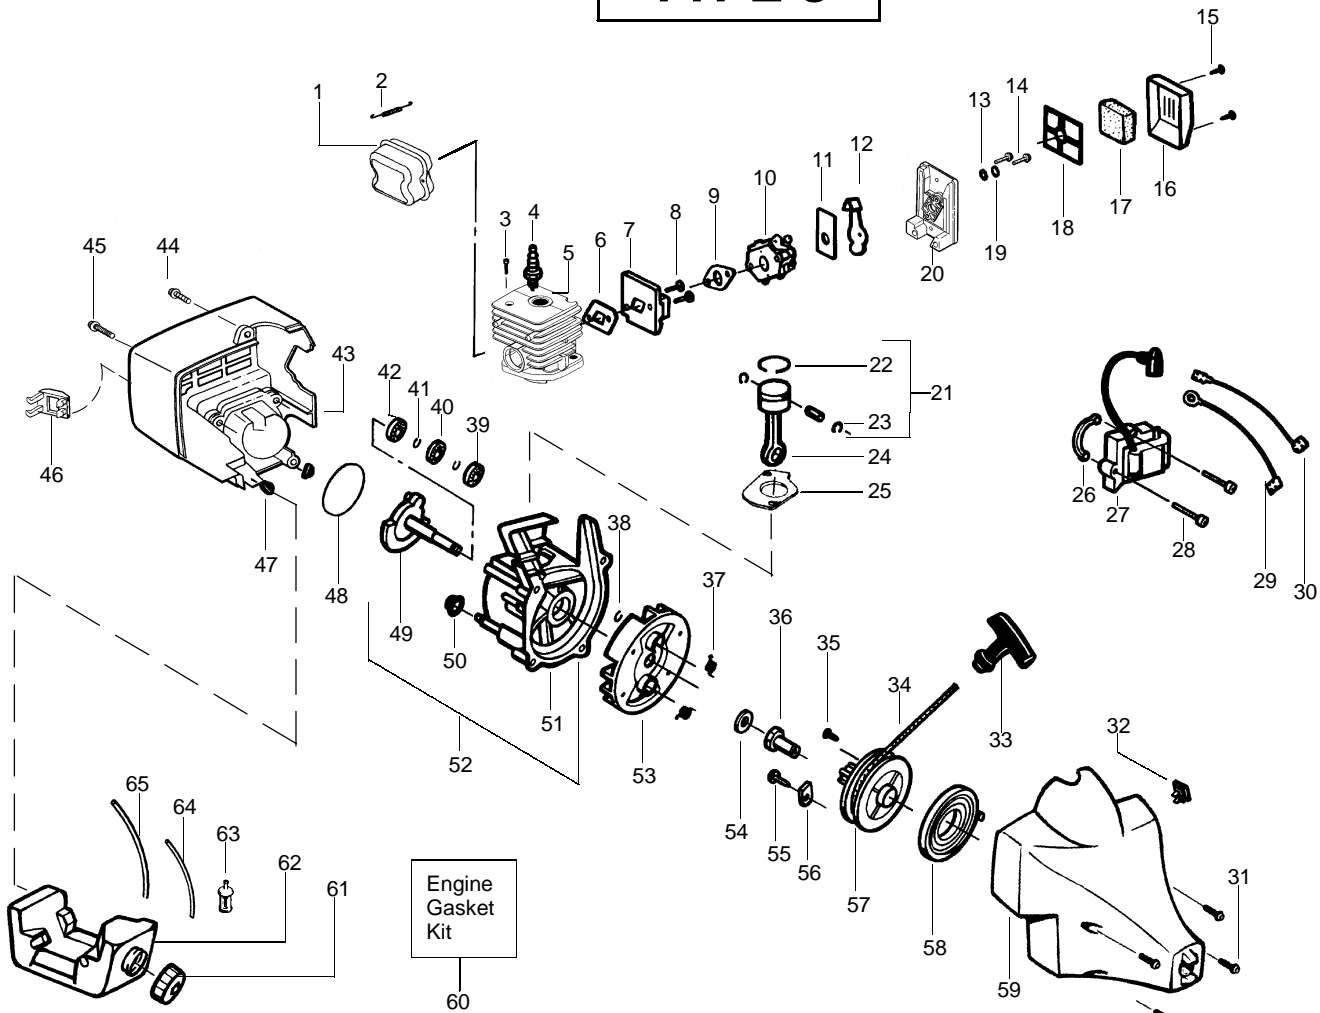

TYPE 3

Ref.	Part No.	Description	Ref.	Part No.	Description	Ref.	Part No.	Description
1.	530071396	Kit - Muffler (incl. 2 & spark arrestor screen)	22.	530055120	Piston Ring	47.	530036793	Isolator-Shroud
2.	530042088	Muffler Spring	23.	530015162	Retainer-Piston Pin	48.	530071363	O-Ring-C'case(kit)
3.	530015953	Screw-Cylinder	24.	530069945	Assy-Connecting Rod	49.	530012413	Assy-Crankshaft
4.	952030249	Spark Plug (RCJ 6Y)	25.	530071363	Gasket-Cylinder(kit)	50.	530036792	Isolator-Crankcase
5.	530071359	Kit - Cylinder	26.	530036145	Spacer-Module	51.	530012462	Assy-Crankcase (Incl. 39-42)
6.	530071363	Gasket-Cyl/Carb.(kit)	27.	530039211	Ignition Module	52.	530071337	Assy-C'case & C'shaft (Incl. 38,49,51)
7.	530055535	Adaptor-carb.	28.	530015954	Screw	53.	530069886	Assy-Flywheel
8.	530016014	Screw	29.	530054448	Assy-Ground Wire	54.	530015828	Washer-Flat
9.	530071363	Gasket-Carb.(kit)	30.	530054449	Assy-Leadwire	55.	530015775	Screw
10.	530069754	Kit - Carburetor Ass'y (Incl. Limiter Cap)	31.	530015810	Screw	56.	530053985	Retainer-Can
11.	530038747	Plate-Choke Mounting	32.	530071356	Kit-MomentarySwitch	57.	530071324	Kit-Starter Pulley (Incl. 35)
12.	530035499	Lever-Choke	33.	530054834	Handle-Starter	58.	530042086	Spring-Starter
13.	530015254	Washer	34.	530071325	Kit - Rope	59.	530071415	Assy-Fan Housing
14.	530016353	Screw	35.	530016326	Screw	60.	530071363	Kit-Engine Gasket (Incl. 6,9,25,48)
15.	530015966	Screw	36.	530027953	Coupling-Drive	61.	530014347	Assy-Fuel Cap
16.	530054414	Cover-Air Box	37.	530023817	Spring-Starter Dog	62.	530049299	Assy-Fuel Tank (Incl. cap,filter,lines)
17.	530036575	Foam-Air Filter	38.	530015941	Retain. Ring-C'shaft	63.	530095646	Assy-Fuel Pickup
18.	530036569	Plate-Air Filter Support	39.	530032124	Bearing-Outer	64.	530069247	Kit-Fuel Line
19.	530015852	Spacer-Choke	40.	530019179	Seal-C'case	65.	530069216	Kit-Fuel Line
20.	530052431	Box-Air	41.	530015945	Retainer Ring-C'case			
21.	530071357	Kit - Piston (Incl. 22, 23)	42.	530032125	Bearing-Inner			
			43.	530049233	Shroud			
			44.	530015880	Screw			
			45.	530015810	Screw			
			46.	530054536	Guard-Muffler			

↙ = NEW PART NUMBER FOR THIS IPL   ★ = REFER TO THE SERVICE REFERENCE INDICATED FOR MORE INFORMATION. (LOCATED AT END OF IPL)