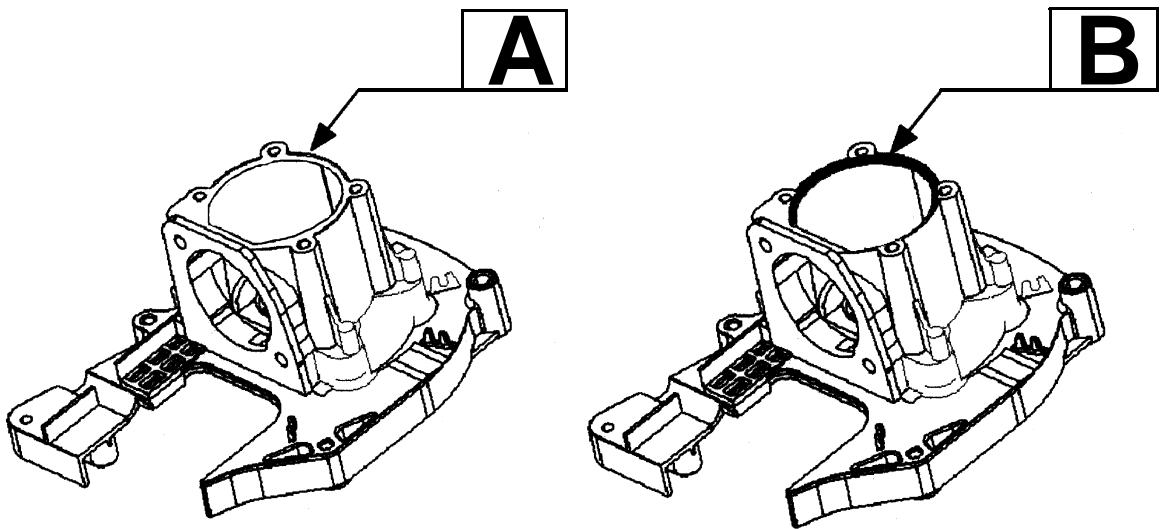

PARTS LIST NO. 530087521		WEED EATER® PARTS LIST	MODEL(s) XT300	
DATE 10/15/02	REPLACES 530087521-8/16/02		Note: Illustration may differ from actual model due to design changes	PAGE NO. 7

***** **SERVICE REFERENCE** *****

Note: When replacing item# 49 on page 2, please note if the surface indicated by the arrow is flat or has a beveled edge and order accordingly.

(A) Flat Surface – 530-019181 Gasket
(B) Beveled surface – 530-054624 O-ring

✓ = NEW PART NUMBER FOR THIS IPL   ★ = REFER TO THE SERVICE REFERENCE INDICATED FOR MORE INFORMATION. (LOCATED AT END OF IPL)
● = THESE PARTS ARE ILLUSTRATED FOR CLARITY. ORDER COMPLETE ASSEMBLY.