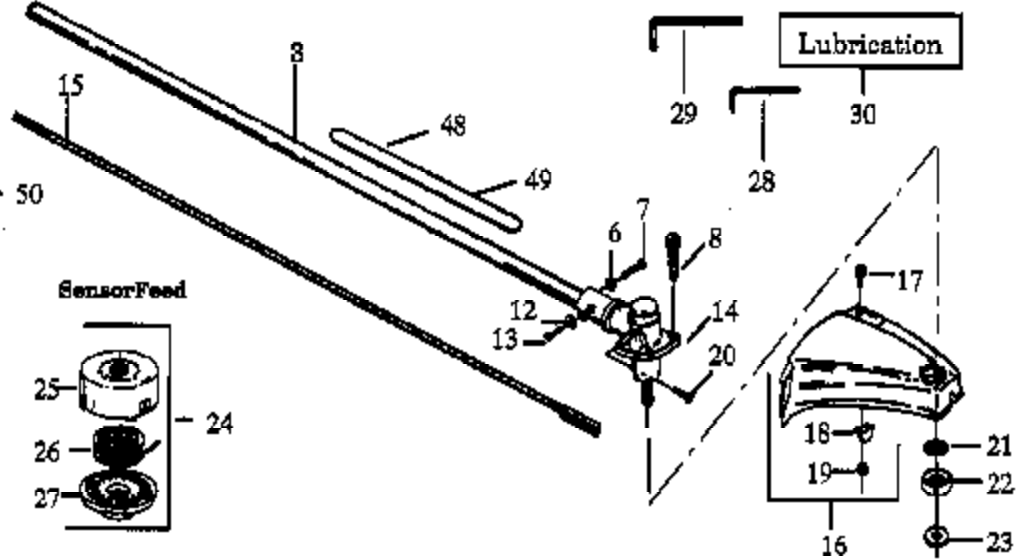

⚠ WARNING
 All repairs, adjustments and maintenance not described in the Operator's Manual must be performed by qualified service personnel.

Ref #	Part Number	Qty	Description
1	530029445		Drive Shaft Pad Model XT125TR,XT125,XT125T
2	530015768		Nut Model XT125TR,XT125,XT125T
3	530094650		Drive Shaft Housing
4	530010957		Handle Model XT125TR,XT125,XT125T
5	530015197		Nut Model XT125TR,XT125,XT125T
6	530001642		Lockwasher
7	530001711		Screw
8	530016107		Screw-Use w/Plastic Shield only
10	530010959		Throttle Lever Ass'y. (Inc.2,31) Model XT125TR,XT125,XT125T
11	530069252		"T" Handle Ass'y. Model XT125TR,XT125,XT125T
12	530015328		Lockwasher
13	530094612		Screw
14	530094568		Gear Box Ass'y.
15	530094566		Drive Shaft
16	530069256		Shield Kit Ass'y. (Inc.17,18,19)
17	530015037		Screw
18	530094570		Line Limiter
19	534235901		Locknut
20	530094616		Screw
21	530094640		Seal
22	530094639		Dust Cup
23	530094571		Grass Washer
24	952701608		Cutting Head Ass'y. (Inc.25-27)
25	530094557		Hub Ass'y.
26	952701607		Spool w/Line
27	530094494		Cover
28	530031111		Hex Wrench (5/32)
29	530031098		Hex Wrench (3/16)
30	952030139		Shaft Lubrication
31	530015767		Screw Model XT125,XT125T
32	530027893		Terminal Lock Model XT125,XT125T
33	530029090		Switch Bracket Model XT125,XT125T
34	530029076		Wire Harness Ass'y. Model XT125,XT125T
35	530027689		Spacer Model XT125,XT125T
36	530023575		Nut Model XT125,XT125T
37	530014222		Handle Model XT125TR,XT125,XT125T
38	530015610		Nut Model XT125TR,XT125,XT125T
39	530094742		Clamp Model XT125TR,XT125,XT125T
40	530094954		Single Exit Cutting Head (Inc.41-47)
41	530014274		Hub Ass'y.
42	530094956		Spring
43	530069312		Locking Plate Kit
44	530015542		Screw
45	952701606		Spool w/Line
46	530094522		Release Button
47	530094521		Cover
48	530029162		Decal-Shaft Warning (Upper)
49	530029163		Decal-Shaft Warning (Lower)
50	952701643		Cutting Head Ass'y. (Inc.51-58)
51	530093896		Hub Ass'y.
52	530093898		Line Saver
53	530340007		Spring
54	530092068		Spring Cap
55	530095121		Drive Gear