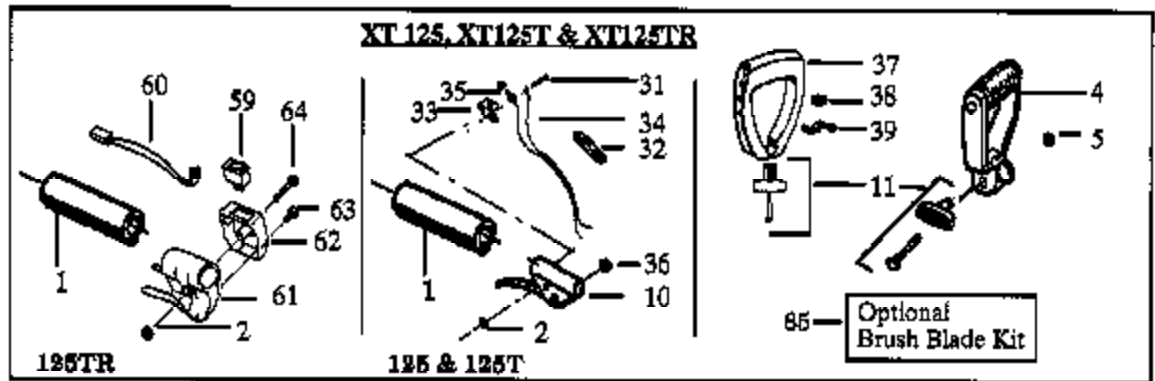

⚠ WARNING
 All repairs, adjustments and maintenance not described in the Operator's Manual must be performed by qualified service personnel.

Ref #	Part Number	Qty	Description
1	530029445		Drive Shaft Pad Model XT125TR,XT125,XT125T
2	530015768		Nut Model XT125TR,XT125,XT125T
3	530094650		Drive Shaft Housing
4	530010957		Handle Model XT125TR,XT125,XT125T
5	530015197		Nut Model XT125TR,XT125,XT125T
6	530001642		Lockwasher
7	530001711		Screw
8	530016107		Screw-Use w/Plastic Shield only
10	530010959		Throttle Lever Ass'y. (Inc.2,31) Model XT125TR,XT125,XT125T
11	530069252		"T" Handle Ass'y. Model XT125TR,XT125,XT125T
12	530015328		Lockwasher
13	530094612		Screw
14	530094568		Gear Box Ass'y.
15	530094566		Drive Shaft
16	530069256		Shield Kit Ass'y. (Inc.17,18,19)
17	530015037		Screw
18	530094570		Line Limiter
19	534235901		Locknut
20	530094616		Screw
21	530094640		Seal
22	530094639		Dust Cup
23	530094571		Grass Washer
24	952701608		Cutting Head Ass'y. (Inc.25-27)
25	530094557		Hub Ass'y.
26	952701607		Spool w/Line
27	530094494		Cover
28	530031111		Hex Wrench (5/32)
29	530031098		Hex Wrench (3/16)
30	952030139		Shaft Lubrication
31	530015767		Screw Model XT125,XT125T
32	530027893		Terminal Lock Model XT125,XT125T
33	530029090		Switch Bracket Model XT125,XT125T
34	530029076		Wire Harness Ass'y. Model XT125,XT125T
35	530027689		Spacer Model XT125,XT125T
36	530023575		Nut Model XT125,XT125T
37	530014222		Handle Model XT125TR,XT125,XT125T
38	530015610		Nut Model XT125TR,XT125,XT125T
39	530094742		Clamp Model XT125TR,XT125,XT125T
40	530094954		Single Exit Cutting Head (Inc.41-47)
41	530014274		Hub Ass'y.
42	530094956		Spring
43	530069312		Locking Plate Kit
44	530015542		Screw
45	952701606		Spool w/Line
46	530094522		Release Button
47	530094521		Cover
48	530029162		Decal-Shaft Warning (Upper)
49	530029163		Decal-Shaft Warning (Lower)
50	952701643		Cutting Head Ass'y. (Inc.51-58)
51	530093896		Hub Ass'y.
52	530093898		Line Saver
53	530340007		Spring
54	530092068		Spring Cap
55	530095121		Drive Gear