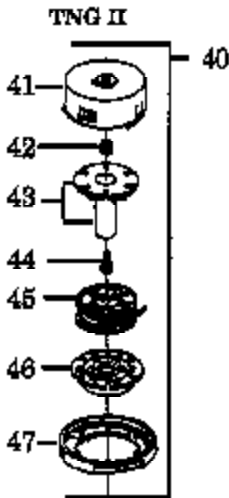

⚠ WARNING
 All repairs, adjustments and maintenance not described in the Operator's Manual must be performed by qualified service personnel.

Ref #	Part Number	Qty	Description
1	530029445		Drive Shaft Pad Model XT125TR,XT125,XT125T
2	530015768		Nut Model XT125TR,XT125,XT125T
3	530094650		Drive Shaft Housing
4	530010957		Handle Model XT125TR,XT125,XT125T
5	530015197		Nut Model XT125TR,XT125,XT125T
6	530001642		Lockwasher
7	530001711		Screw
8	530016107		Screw-Use w/Plastic Shield only
10	530010959		Throttle Lever Ass'y. (Inc.2,31) Model XT125TR,XT125,XT125T
11	530069252		"T" Handle Ass'y. Model XT125TR,XT125,XT125T
12	530015328		Lockwasher
13	530094612		Screw
14	530094568		Gear Box Ass'y.
15	530094566		Drive Shaft
16	530069256		Shield Kit Ass'y. (Inc.17,18,19)
17	530015037		Screw
18	530094570		Line Limiter
19	534235901		Locknut
20	530094616		Screw
21	530094640		Seal
22	530094639		Dust Cup
23	530094571		Grass Washer
24	952701608		Cutting Head Ass'y. (Inc.25-27)
25	530094557		Hub Ass'y.
26	952701607		Spool w/Line
27	530094494		Cover
28	530031111		Hex Wrench (5/32)
29	530031098		Hex Wrench (3/16)
30	952030139		Shaft Lubrication
31	530015767		Screw Model XT125,XT125T
32	530027893		Terminal Lock Model XT125,XT125T
33	530029090		Switch Bracket Model XT125,XT125T
34	530029076		Wire Harness Ass'y. Model XT125,XT125T
35	530027689		Spacer Model XT125,XT125T
36	530023575		Nut Model XT125,XT125T
37	530014222		Handle Model XT125TR,XT125,XT125T
38	530015610		Nut Model XT125TR,XT125,XT125T
39	530094742		Clamp Model XT125TR,XT125,XT125T
40	530094954		Single Exit Cutting Head (Inc.41-47)
41	530014274		Hub Ass'y.
42	530094956		Spring
43	530069312		Locking Plate Kit
44	530015542		Screw
45	952701606		Spool w/Line
46	530094522		Release Button
47	530094521		Cover
48	530029162		Decal-Shaft Warning (Upper)
49	530029163		Decal-Shaft Warning (Lower)
50	952701643		Cutting Head Ass'y. (Inc.51-58)
51	530093896		Hub Ass'y.
52	530093898		Line Saver
53	530340007		Spring
54	530092068		Spring Cap
55	530095121		Drive Gear