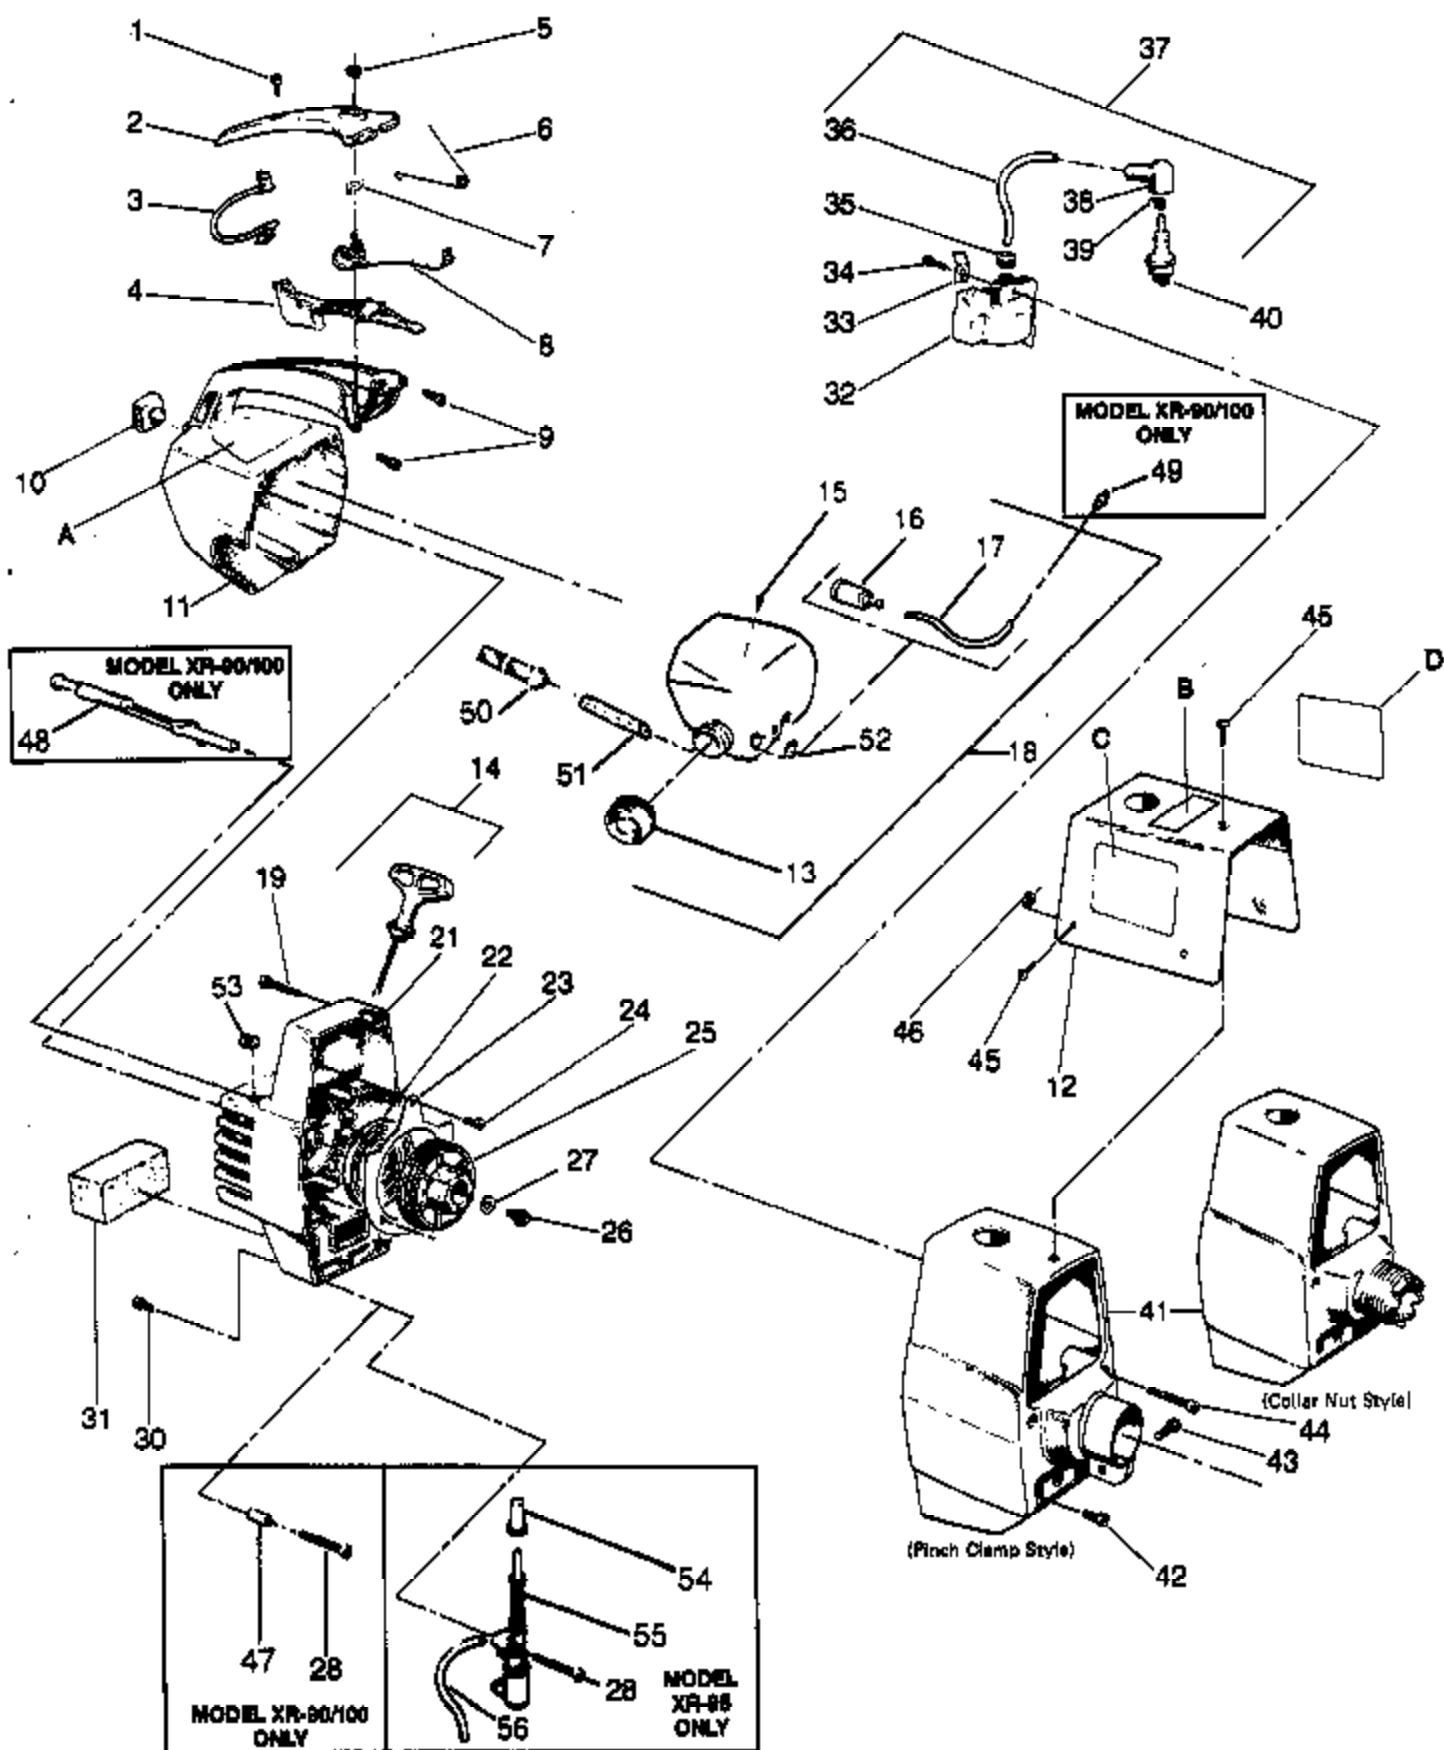

Ref #	Part Number	Qty	Description
1	530015247	1	Screw - #8 - 16 x 3/4" Pan Hd. - Handle Cover
2	530024665	1	Handle Cover
3	530039122	1	Wire - Lead - Grounding Switch
4	530024365	1	Throttle Trigger
5	530023575	1	Nut - Grounding Switch
6	530024461	1	Spring - Trigger
7	530024569	1	Washer - Grounding Switch
8	530069182	1	Kit - Grounding Switch (Inc.3,5,7,33)
9	530015367	5	Screw - #10 - 14 x 3/4" - Fan Hsg. to Handle in Fuel Tank
10	530024436	1	Bumper - Fuel Tank Hsg.
11	530024656	1	Handle & Fuel Tank Hsg.
12	530092094	1	Heat Shield
13	530010729	1	XR-95 Gas Fuel Cap Assy. (Incl. "O" Ring)
14		1	STARTER & SHROUD Assy. Rope & Starter Handle
14			Model XR-90 - See Service Ref. 4
14			Model XR-95/100 See Service Ref. 9
15	530026119	1	Duckbill Valve - Fuel Tank
16		1	Ass'y. - Fuel Pick-Up
16	530091878		Model XR-90/100
16	530026931		Model XR-95
17		1	Fuel Line
17	530021054		Model XR-95
17	530021042		Model XR-90/100
18		1	Fuel Tank Assembly
18	530010776		Model XR-90,XR-100 (Inc.13,15,16,17)
18	530010773		Model XR-95 (Inc.13,15,16,17,41,42)
19		2	Screw - #10 - 24 x 1-1/2" Fil Hd. - Fan Hsg. Top - See Service Ref. 8
21	530069178	1	Kit - Fan Housing
22		1	Spring Starter Pulley
22	530042067		Model XR-95,XR-100
22			Model XR-90 - See Service Ref. 4.
23	530026035	1	Air Baffle
24		2	Screw - #10 - 24 x 3/8" Fil. Hd. - Air Baffle See Service Ref. 8
25		1	Starter Pulley
25	530026048		Models XR-95,XR-100
25			Model XR-90 - See Service Ref. 4.
26		1	Screw - #10 - 24 x 1/2" - Starter Pulley See Service Ref. 8
27	530015123	1	Washer - #10 - Starter Pulley Screw
28		1	Screw - #10 - 14 x 1-3/16" - See Service Ref. 8.
30		2	Screw - #10 - 24 x 5/8" Fil. Hd. - Fan Hsg. Bottom - See Service Ref. 8
30	530024371	1	Air Filter
32	530069181	1	Kit-Ignition Module
33	530025995	1	Electrical Tab
34	530015128	2	Screw - #8 - 32 x 3/4" Fil. Hd.- Ignition Module
35	530024435	1	Grommet - Plug Wire
36	530039082	1	High Tension Lead Wire
37	502039103	1	High Tension - Lead Ass'y. - (Inc.36,38,39)
38	530003934	1	Boot - Spark Plug
39	530003933	1	Connector - Spark Plug Lead
40	530030077	1	Spark Plug (CJ-14)
41		1	Shroud