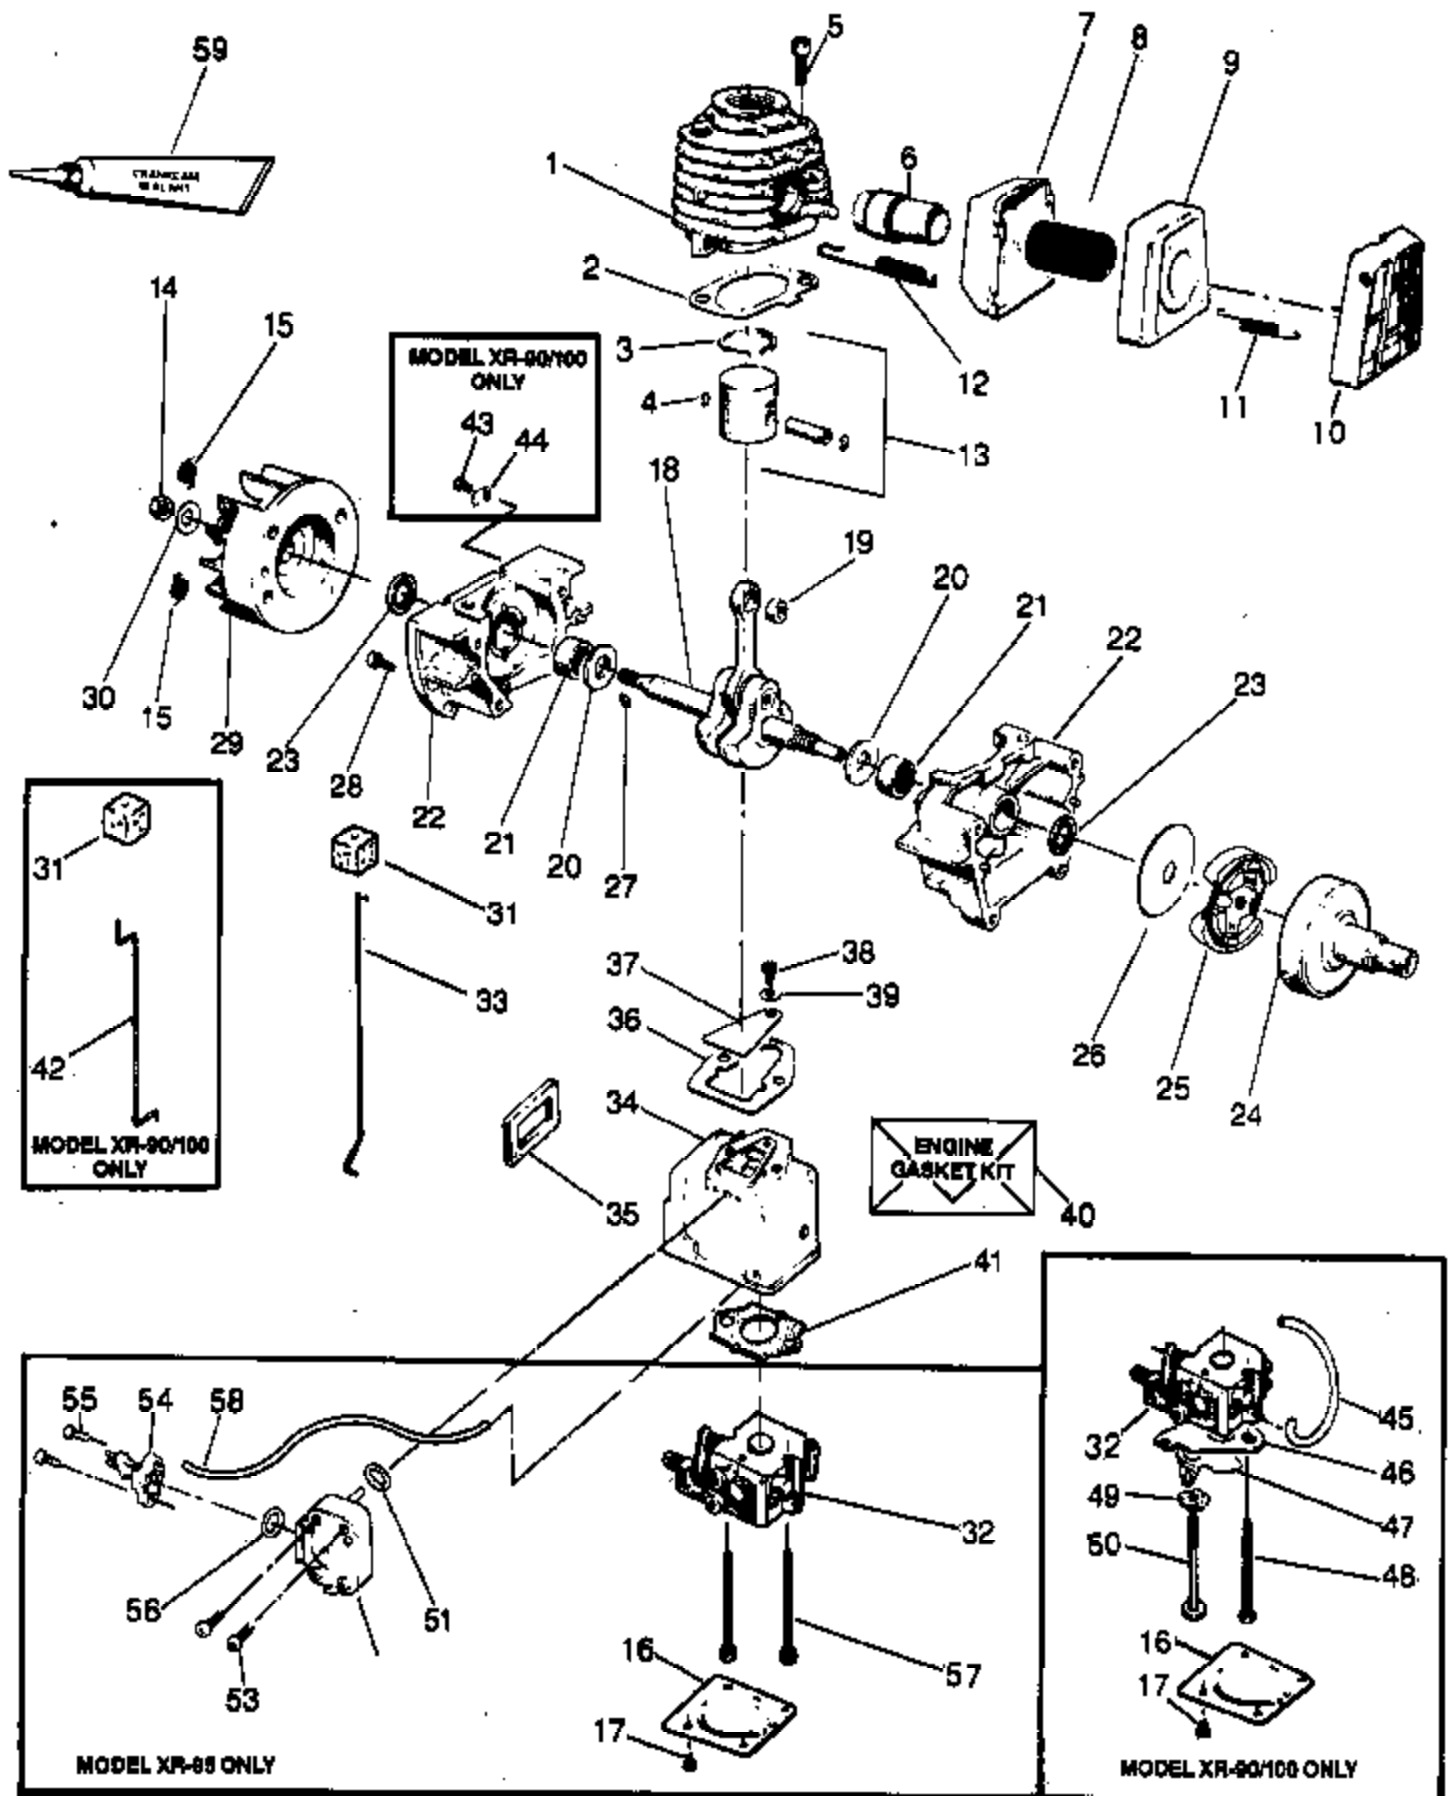

Ref #	Part Number	Qty	Description
1		1	Cylinder
1	530012071		Model XR-90,XR-95
1	530012070		Model XR-100
2	530019111	1	Gasket - Cylinder Included in Engine Gasket Kit.
3		1	Ring - Piston
3	530024929		Model XR-90,XR-95
3	530024302		Model XR-100
4	530015162	2	Retainer - Wrist Pin
5	530015239	2	Screw #1/4 - 20 x 3/4" - Hex Soc. Hd. - Cylinder
6	530024363	1	Diffuser - Muffler
7	530024362	1	Body - Muffler
8	530024364	1	Screen - Spark Arresting
9	530024361	1	Cover - Muffler
10	530024885	1	Guard - Muffler
11	530024932	2	Spring - Muffler Guard
12	530026621	2	Spring - Muffler Attachment
13		1	Piston Kit (Inc.3,4 & Pin)
13	530022238		Model XR-90,XR-95
13	530022198		Model XR-100
14	530626605	1	Nut - Flywheel
15	530042049	2	Spring - Starter Dog
16		1	Cover - Carburetor Case
16	530026029		Model XR-95,XR-100
16			Model XR-90 - See Service Ref. 5
17	530015235	4	Screw - #8 - 18 x 9/16" - Pan Hd.- Carburetor Case Cover
18	530022202	1	Ass'y. - Crankshaft & Rod
19	530032057	1	Bearing - Wrist Pin
20	530015351	2	Washer - Thrust - Crankcase
21	530032058	2	Bearing - Crankshaft
22	530010316	1	Crankcase Ass'y. (Inc.21, 23 & Qty. 4 of #28)
23	530019059	2	Seal-Crankcase Included in Engine Gasket Kit.
24	530010796	1	Drum & Coupling Assembly
25	530069195	1	Kit - Clutch Assembly (Incl. Clutch Washer) - See Service Ref. 7
25	530069195	1	Kit - Clutch Assembly (Incl. Clutch Washer) - Model XR-90, See Service Ref. 2
26	530069196	1	Kit - Clutch Washer
27	530015126	1	Key - Flywheel
28	530015168	4	Screw - #10 - 24 x 5/8" Fil. Hd. - Crankcase
29	530039114	1	Flywheel Assembly (Inc.15)
30	530015127	1	Washer - Flywheel
31	530023373		Boot - Throttle/Choke Wire Included in Engine Gasket Kit.
31		1	Model XR-95
31		2	Model XR-90,XR-100
32	530035183	1	Carburetor. See Service Ref. 3 - Model XR-90
33		1	Throttle Wire
33	530026177		Model XR-95
33	530024902		Model XR-90,XR-100
34		1	Carburetor Case
34	530026046		Model XR-95
34	530024409		Model XR-90,XR-100
35	530019105	1	Seal - Carburetor Case Included in Engine Gasket Kit.
36	530019108	1	Gasket - Carburetor Case to Crankcase
37	530024438	1	Reed Valve
38	530015241	1	Screw - #6 - 19 x 5/16" - Pan. Hd. - Reed Valve

XR-95 Gas Trim Page 7 of 11
POWER UNIT