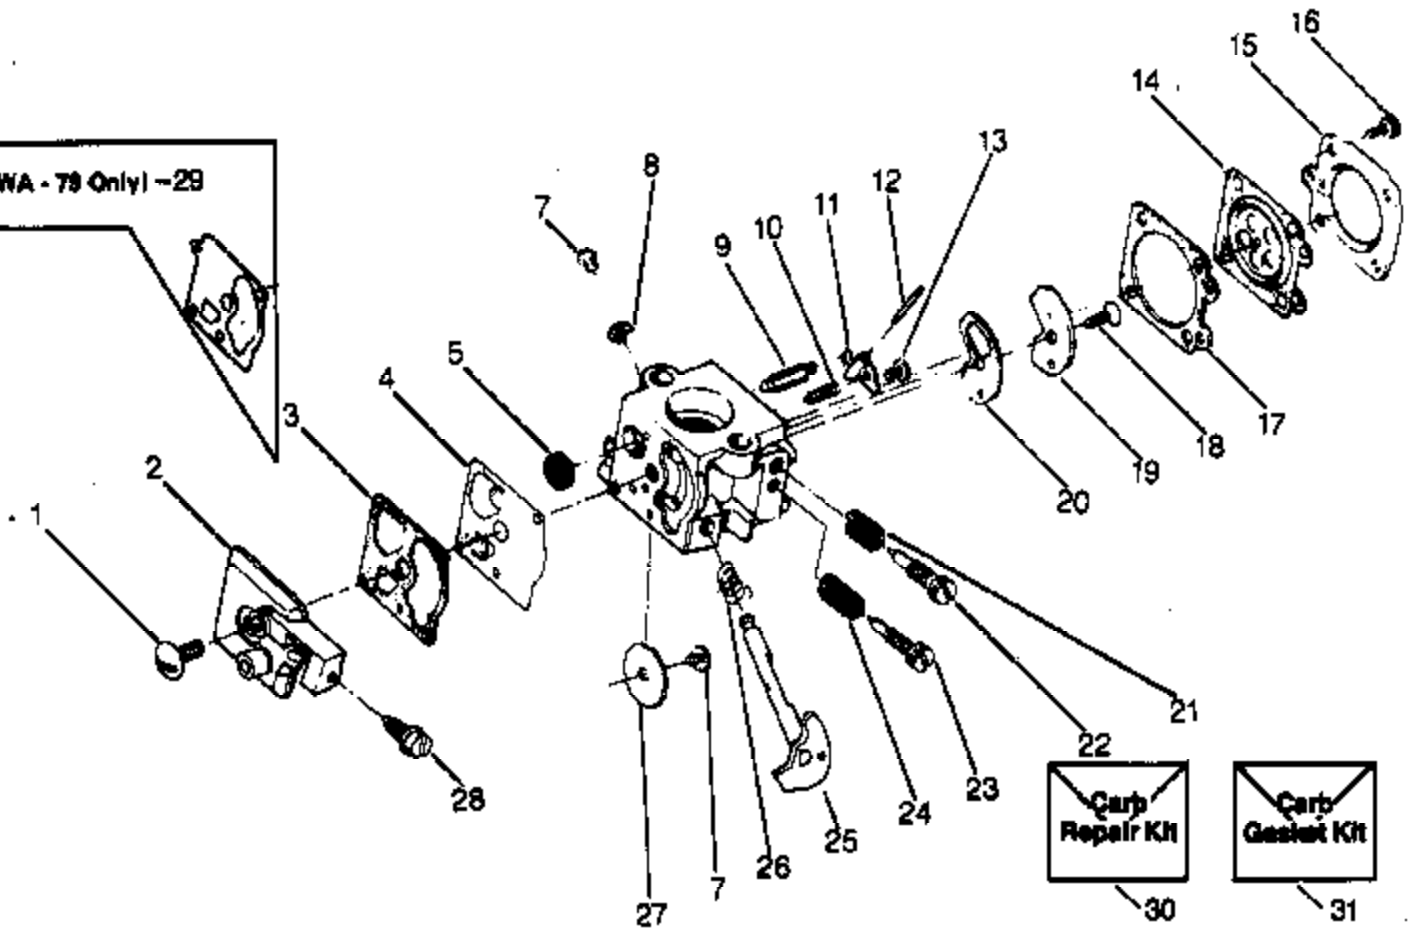

(WA - 79 Only) -29

Ref #	Part Number	Qty	Description
1	530035017	1	Screw - Pump Cover
2		1	Pump Cover Ass y. (Inc.28)
2	530035191		WA-149 (#35183)
2	530035154		WA-79
3		1	Gasket - Pump
3	530035164		WA-149 (#35183)
3	530035009		WA-79
4		1	Diaphragm - Pump
4	530035166		WA-149 (#35183)
4	530035152		WA-79
5	530035178	1	Screen-Inlet Included in Carburetor Kwik Repair Kit.
7	530035015	2	Screw - Throttle Shaft Included in Carburetor Kwik Repair Kit.
			XR-95 Gas Trim Page 2 of 11
			CARBURETOR WA-149 & V
8	530035007	1	Clip - Throttle Shaft
9	530035106	1	Valve - Inlet Needle Included in Carburetor Kwik Repair Kit.
10	530035139	1	Spring - Metering Lever Included in Carburetor Kwik Repair Kit.
11	530035031	1	Lever - Metering Included in Carburetor Kwik Repair Kit.
12	530035028	1	Pin - Metering Lever Included in Carburetor Kwik Repair Kit.
13	530035016	1	Screw - Metering Lever Pin
14	530035014	1	Diaphragm Assembly - Metering
15	530035149	1	Cover - Metering Diaphragm
16	530035153	4	Screw Assembly - Metering Cover & Throttle Shaft Clip
17	530035151	1	Gasket - Metering Diaphragm
18	530035137	1	Screw - Circuit Plate Included in Carburetor Kwik Repair Kit.
19	530035042	1	Plate - Circuit
20	530035147	1	Gasket - Circuit Plate
21	530035036	1	Spring - Hi Speed Needle
22	530035142	1	Needle - Hi Speed
23	530035141	1	Needle - Idle
24	530035023	1	Spring - Idle Needle
25	530035132	1	Shaft Assembly - Throttle
26	530035138	1	Spring - Throttle Return
27	530035133	1	Valve - Throttle
28	530035156	1	Screw - Idle Adjustment
29	530035135	1	Diaphragm - Pump (WA-79 only)
30		1	Kit - Carb. Kwik Repair
30	530035144		WA-79
30	530035185		WA-149 (#35183)
		1	Kit - Carb. Gasket/Diaphragm
30	530035145		WA-79 Included in Carburetor Kwik Repair Kit.
30	530035186		WA-149 (#35183) Included in Carburetor Kwik Repair Kit.