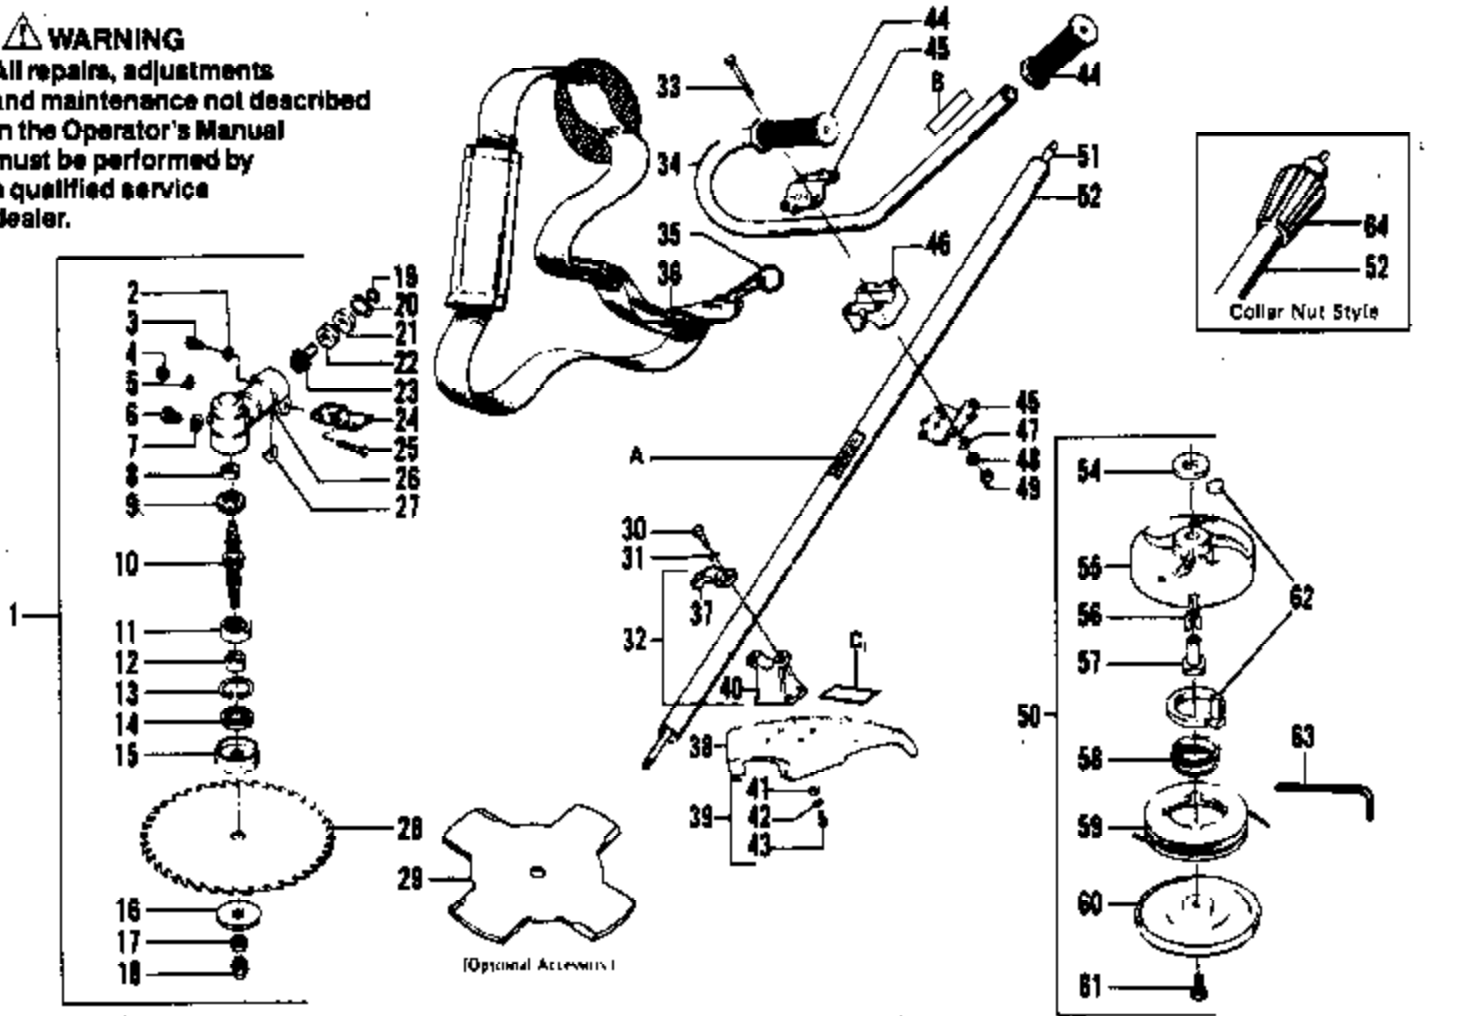

⚠ WARNING

All repairs, adjustments and maintenance not described in the Operator's Manual must be performed by a qualified service dealer.

Ref #	Part Number	Qty	Description
1	530093744	1	Gear Box Ass'y w/fasteners (Inc. 2-27)
2	530091578	1	Lockwasher - Housing Bolt
3	530091579	1	Bolt - 6 x 12mm
4	530093703	1	Nut - 6mm - Housing (Gear Box)
5	530091578	1	Lockwasher - 6mm - Housing (Gear Box)
6	530091581	1	Oil Plug
7	530091582	1	Washer
8	530091586	1	Bearing - Gear Box
9	530091587	1	Gear - Bevel
10	530091588	1	Shaft - Splined Drive
11	530091598	1	Ball Bearing
12	530091591	1	Collar - Shaft
13	530091592	1	Snap Ring
14	530091589	1	Oil Seal
15	530092143	1	Blade Adaptor - Upper
16	530091594	1	Blade Adaptor - Lower
17	530091595	1	Locknut
18	530091596	1	Nut
19	530091573	1	Snap Ring - Gear Housing
20	530091574	1	Snap Ring - Gear Housing Bearing
21	530091575	1	Bearing - Sealed Pinion Gear
22	530092329	1	Bearing - Pinion Gear
23	530091576	1	Pinion Gear
24	530093706	1	Bracket-Shield to Gear Box,See Service Ref. 1
25	530093704	1	Bolt 6 x 42mm - Housing (Gear Box)
26	530091585	1	Housing - Gear Box
27	530091584	1	Fiber - Filler Washer
28	530092155	1	10" Brush Blade
29	530092154	1	8" Weed Blade (Optional)
30	530091616	2	Bolt - 5 x 25mm
31	530091615	2	Washer - 5mm
32	530091569	1	Shield Mounting Bracket Ass'y (Inc. 37 & 40)
33	530015405	4	Bolt - #1/4 - 20 x 1 - 7/8" - Handlebar
34	530010723	1	Handlebar
35	530092231	1	Key Ring - Shoulder Strap
36	530094408	1	Shoulder Strap
37	530091613	1	Shield Mounting Bracket - Top
38	530093743	1	Shield w/fasteners
39	530091572	1	Shield Mounting Kit (Inc.41,42,43 - 4 each)
40	530091614	1	Shield Mounting Bracket - Bottom
41	530091622	4	Washer - 4mm - Flat
42	530091623	4	Lockwasher - 4mm
43	530093705	4	Screw - 4mm x 16mm
44	530092086	2	Grip - Handlebar
45	530092079	2	Handlebar Clamp
46	530092084	1	Handlebar Block
47	530001503	4	Washer - Handlebar
48	530001642	4	Lockwasher - Handlebar
49	530015197	4	Nut - #1/4 - 20
50	530093954	1	Cutting Head Assembly (Inc. 54-63)
51	530093087	1	Drive Shaft
52		1	48" Drive Shaft Housing w/bearings
52	530092113		Collar Nut Style (Inc.64)
52	530010622		Pinch Clamp Style
54	530091664	1	Spacer
55	530091656	1	Hub

XR-95 Gas Trimmer Page 4 of 11
CUTTING HEAD(S) & DRIVE