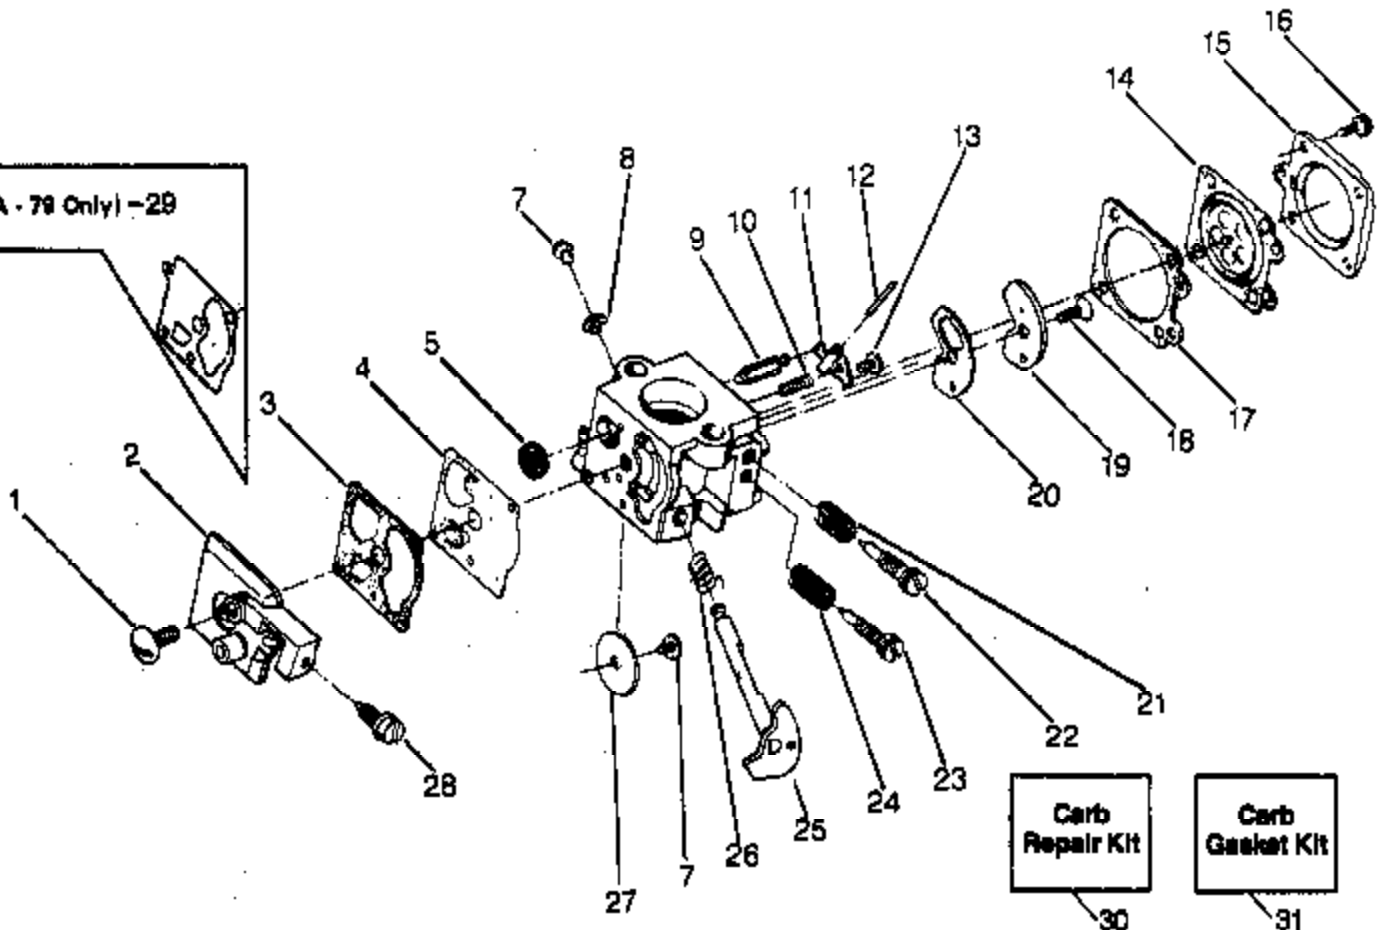

(WA - 78 Only) -29

Ref #	Part Number	Qty	Description
1	530035017	1	Screw - Pump Cover
2		1	Pump Cover Ass'y. (Inc. #28)
2	530035191		WA-149 (#35183)
2	530035154		WA-79
3		1	Gasket - Pump
3	530035164		WA-149 (#35183)
3	530035009		WA-79
4		1	Diaphragm - Pump
4	530035166		WA-149 (#35183)
4	530035152		WA-79
5	530035178	1	Screen-Inlet Included in Carburetor Kwik Repair Kit.
7	530035015	2	Screw - Throttle Shaft Included in Carburetor Kwik Repair Kit.
			XR-85 Gas Trim Page 2 of 11
			CARBURETORS WA-149, V
8	530035007	1	Clip - Throttle Shaft
9	530035106	1	Valve - Inlet Needle Included in Carburetor Kwik Repair Kit.
10	530035139	1	Spring - Metering Lever Included in Carburetor Kwik Repair Kit.
11	530035031	1	Lever - Metering Included in Carburetor Kwik Repair Kit.
12	530035028	1	Pin - Metering Lever Included in Carburetor Kwik Repair Kit.
13	530035016	1	Screw - Metering Lever Pin
14	530035014	1	Diaphragm Assembly - Metering
15	530035149	1	Cover - Metering Diaphragm
16	530035153	4	Screw Assembly - Metering Cover & Throttle Shaft Clip
17	530035151	1	Gasket - Metering Diaphragm
18	530035137	1	Screw - Circuit Plate Included in Carburetor Kwik Repair Kit.
19	530035042	1	Plate - Circuit
20	530035147	1	Gasket - Circuit Plate
21	530035036	1	Spring - Hi Speed Needle
22	530035142	1	Needle - Hi Speed
23	530035141	1	Needle - Idle
24	530035023	1	Spring - Idle Needle
25	530035132	1	Shaft Assembly - Throttle
26	530035138	1	Spring - Throttle Return
27	530035133	1	Valve - Throttle
28	530035156	1	Screw - Idle Adjustment
29	530035135	1	Diaphragm - Pump (WA-79 only)
30		1	Kit - Carb. Kwik Repair
30	530035186		WA-149 (#35183)
30	530035145		WA-79
31		1	Kit - Carb. Gasket/Diaphragm
31	530035185		WA-149 (#35183)
31	530035144		WA-79