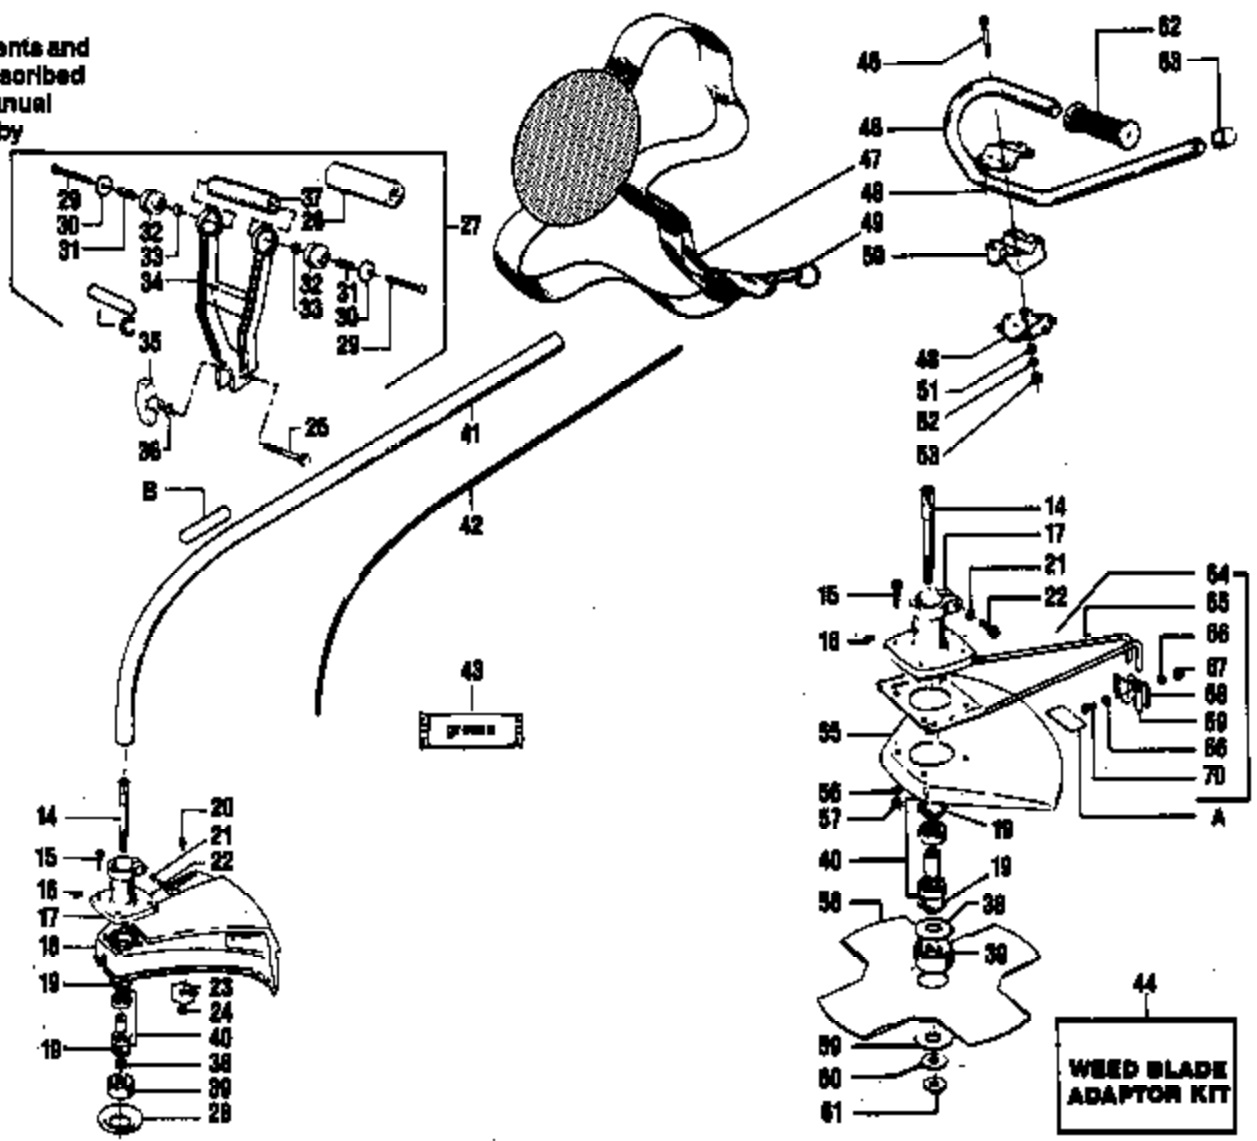

⚠ WARNING
All repairs, adjustments and maintenance not described in the Operator's Manual must be performed by qualified service personnel.

Ref #	Part Number	Qty	Description
1	530093894	1	Cutting Head Ass'y - Current Style (Inc.2,9)
2	530093896	1	Hub w/Line Saver - Current Style
3	530093898	1	Line Saver
4	530092067	1	Spring
5	530092068	1	Adapator-Spring
6	530093897	1	Drive Gear - Current Style
7	952701523	1	Spool w/Line
8	530093387	1	Release Button
9	530092133	1	Cover
11	530092064	1	Bolt - Drive Adaptor - Previous Style
12	530092131	1	Hub w/Line Saver - Previous Style
13	530092069	1	Drive Gear - Previous Style
14	530093846	1	XR-85 Gas Trim Repair Kit of 11 Arbor Spat
15		4	CUTTING HEAD(S) & DRIVE Screw
15	530092243		Model XR-80
15	530625509		Model XR-75,XR-85
16	530015518	1	Screw - #10 - 16 x 1/4" - Self Tapping
17	530093214	1	Bearing Housing Ass'y (Inc. #14, 19, 21, 22, 38 & 39)
18	530093886	1	Shield Assembly - 18" (Inc. #20, 23 & 24) Model XR-80
19	530091783	2	Retainer - Bearing
20	530015037	2	Screw - #10 - 24 x 5/8" - Hex Hd. - Line Limter - Model XR-80
21	530092227	1	Washer - #1/4 Int. Tooth Lock
22	530625509	1	Screw - Pinch Clamp - #1/4 - 20 x 1" Model XR-80 only (Inc. #23-37)
23	530093853	1	Line Limiter
24	530015217	2	Nut - #10 - 24 - Locking
25	530015737	1	Hex Bolt
26	530026009	1	Cushion - Handle Center Section
27	530010642	1	Handle - Antivibe Assembly (Inc. #29-30)
28	530092218		WASHER, GRASS Z
	920092218	1	SCREW KAAZ #
29	530015561	2	Screw - Pan Hd. - #12 - 11 x 2"
30	530024376	2	Cup Isolator
31	530025985	2	Spacer - Isolator
32	530024373	2	Isolator - Vibration
33	530015209	2	Washer - #1/4 Flat
34	530093859	1	Handle - Antivibe
35	530092059	1	Knob - #1/4 - 20
36	530092062	1	Washer - #1/4 Flat
37	530025986	1	Center Section - Handle
38	530092216	1	Washer - #3/8 - Dust Cup
39	530092359	1	Dust Cup
40	530069086	1	Bearings & Spacer Kit
41	530093726	1	Drive Shaft Housing
42	530092261	1	Flexible Drive Shaft
43	530030102	1	Flex Shaft Lube
44	952701566	1	Weed Blade Adaptor Kit - Model XR-80 (Inc. #45-70)
45	530015405	4	Bolt - #1/4 - 20 x 2" Hex
46	530093169	1	Barrier Handlebar
47	530094417	1	Shoulder Strap
48	530092079	2	Clamp - Handleabr
49	530092231	1	Key Ring - Shoulder strap
50	530092081	1	Block - Handlebar
51	530001503	4	Washer - #1/4 Flat