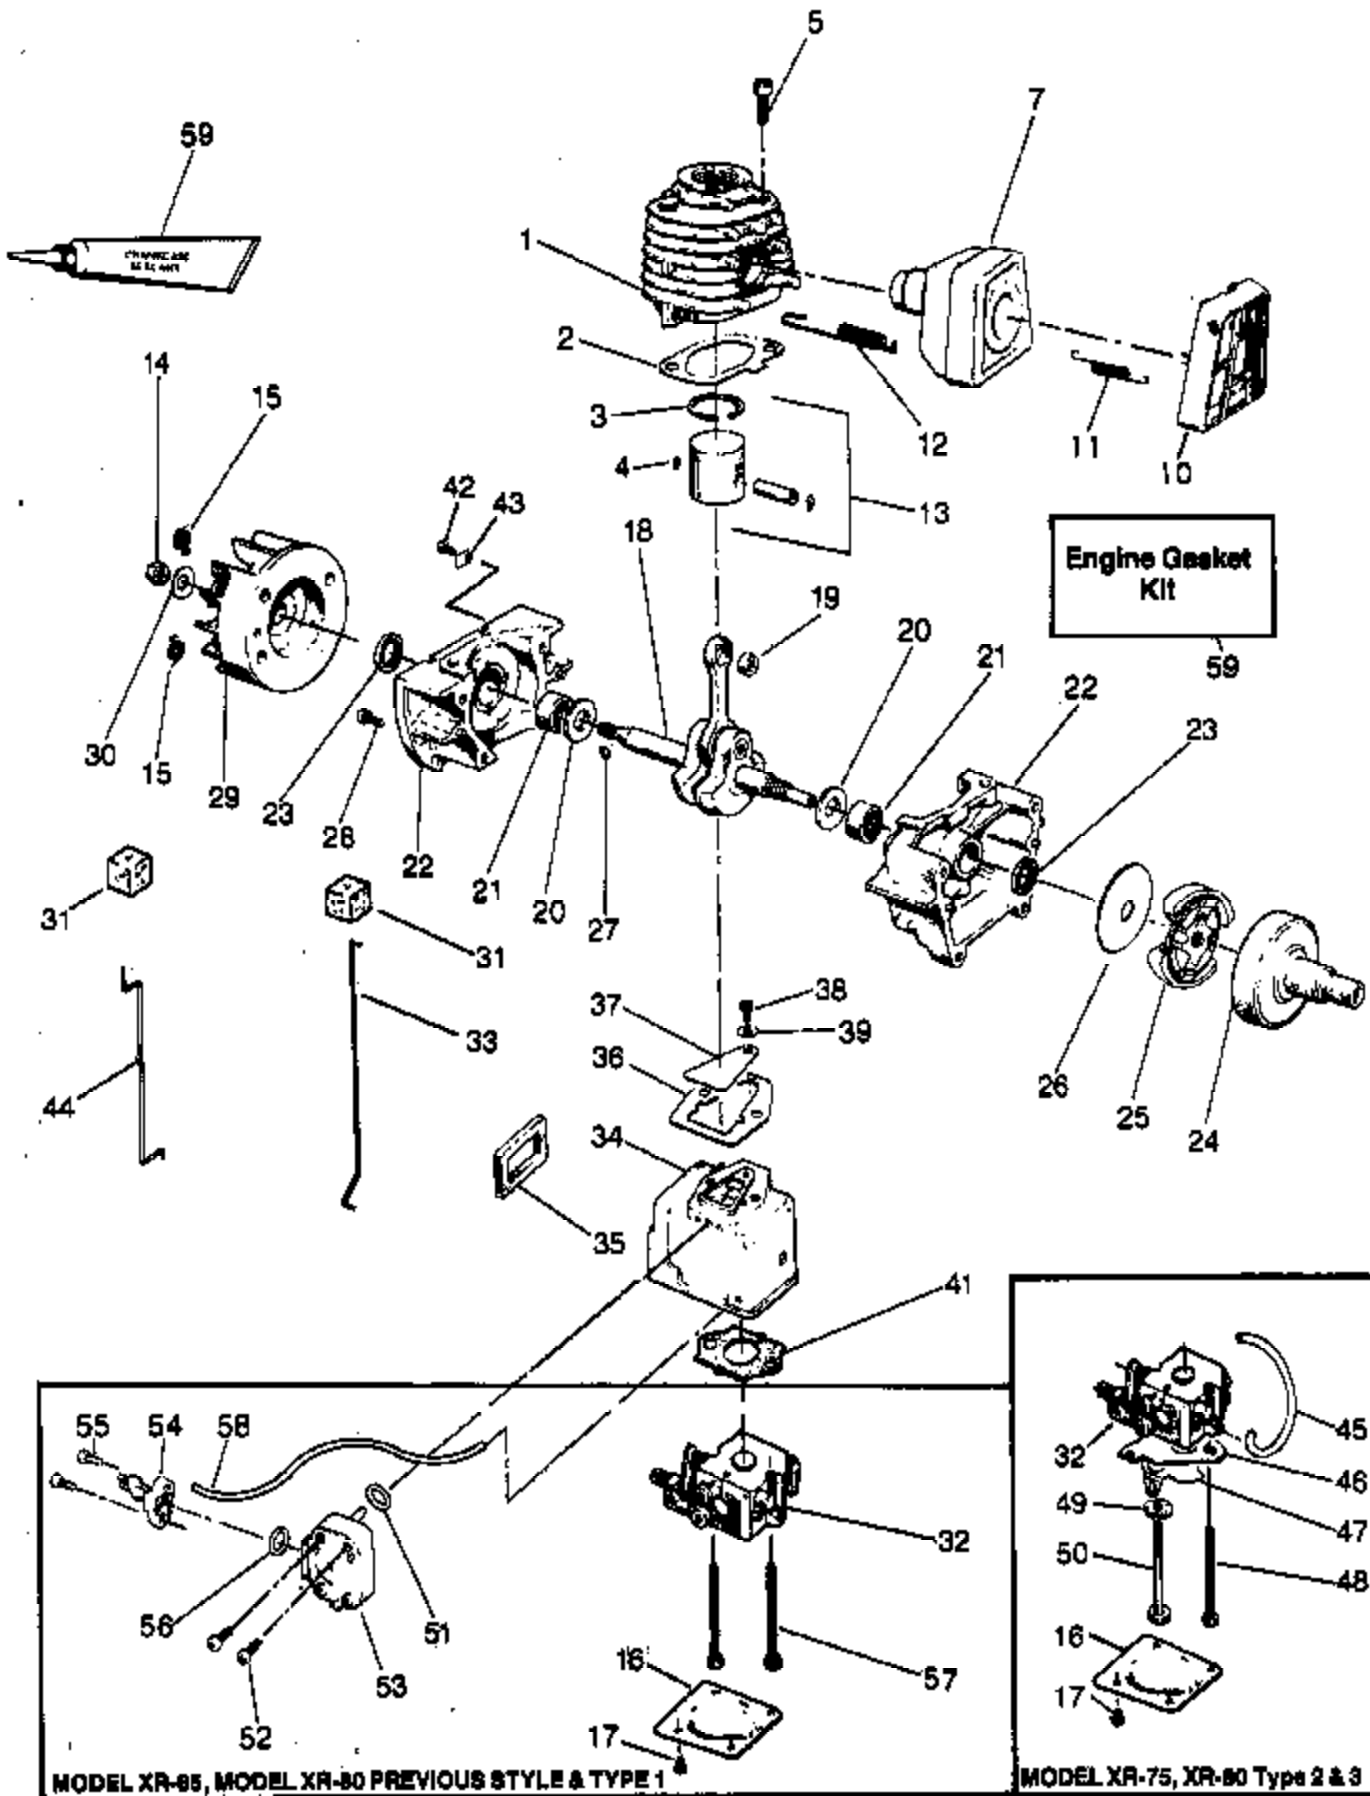

MODEL XR-65, MODEL XR-60 PREVIOUS STYLE & TYPE 1

MODEL XR-75, XR-60 Type 2 & 3

Ref #	Part Number	Qty	Description
1		1	Cylinder
1	530012071		Model XR-80,XR-85
1	530012070		Model XR-75
2	530019111	1	Gasket - Cylinder Included in Engine Gasket Kit.
3		1	Piston Ring
3	530024929		Model XR-85, XR-80 Type 1 & 2
3	530026681		Model XR-80 - Type 3
3	530024302		Model XR-75
4	530015162	2	Retainer - Wrist Pin
5	530015239	2	Screw #1/4 - 20 x 3/4" - Hex Soc. Hd. - Cylinder
7		1	Muffler Ass'y. - See Service Reference 8.
10	530024855	1	Guard - Muffler
11	530024932	2	Spring - Muffler Guard
12	530024903	2	Spring - Muffler Attachment
13		1	Piston Kit (Inc. #3, 4 & Pin)
13	530022238		Model XR-85,XR-80 Previous Style & Type 1 & 2
13	530069241		Model XR-80 - Type 3
13	530022198		Model XR-75
14	530626605	1	Nut - Flywheel
15	530042049	2	Spring - Starter Dog
16		1	Cover - Carburetor Case
16	530026029		Model XR-80,XR-85
16			Model XR-75 - See Service Ref. 4
17	530015235	4	Screw - #8 - 18 x 9/16" - Pan Hd Carburetor Case Cover
18		1	Crankshaft & Rod Ass'y.
18	530022202		Model XR-75,XR-85, XR-80 Previous Style & Type 1, 2
18	530010844		Model XR-80 - Type 3 Only
19		1	Bearing - Wrist Pin
19	530032057		Model XR-75,XR-85, XR-80 Previous Style & Type 1, 2
19	530032092		Model XR-80 - Type 3 Only
20	530015351	2	Washer - Thrust - Crankcase
21	530032029	2	Bearing - Crankshaft
22	530010757	1	Crankcase Ass'y. (Inc. #21, 23 & Qty. 1 of #28)
23	530019059	2	Seal - Crankcase Included in Engine Gasket Kit.
24	530010797	1	Drum & Coupling Assembly
25	530069194	1	Kit - Clutch Assembly (Inc. Clutch Washer) - See Service Ref. 1 & 7
26	530069196	1	Kit - Clutch Washer
27	530015126	1	Key - Flywheel
28	530015369	4	Screw - #10 - 24 x 5/8" Fil. Hd. - Crankcase
29	530039114	1	Flywheel Assembly (Inc. #15)
30	530015127	1	Washer - Flywheel
31	530023373		Boot - Throttle/Choke Wire Included in Engine Gasket Kit.
31		1	Model XR-85, XR-80 Previous Style & Type 1
31		2	Model XR-75, XR-80 Type 2 & 3
32	530035183	1	Carburetor (See Service Ref. 2 - for Model XR-75 only)
33		1	Throttle Wire
33	530024902		Model XR-75, XR-80 Type 2 & 3
33	530026177		Model XR-85, XR-80 - Previous Style & Type 1
34		1	Carburetor Case
34	530026046		Model XR-85, XR-80 Previous Style & Type 1
34	530024409		Model XR-75, Model XR-80 - Type 2 & 3
35	530019105	1	Seal - Carburetor Case Included in Engine Gasket Kit.
36	530019108	1	Gasket - Carburetor Case to Crankcase Included in Engine Gasket Kit.