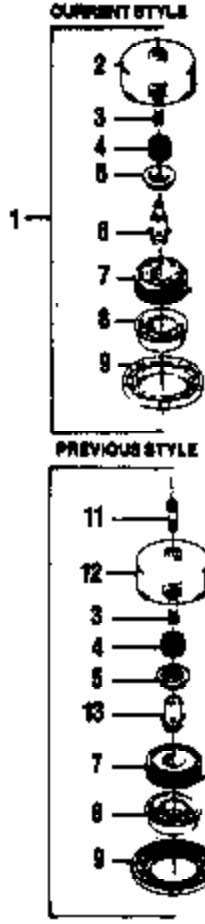

⚠ WARNING
All repairs, adjustments and maintenance not described in the Operator's Manual must be performed by qualified service personnel.

Ref #	Part Number	Qty	Description
1	530093894	1	Cutting Head Ass'y - Current Style (Inc.2,9)
2	530093896	1	Hub w/Line Saver - Current Style
3	530093898	1	Line Saver
4	530092067	1	Spring
5	530092068	1	Adapator-Spring
6	530093897	1	Drive Gear - Current Style
7	952701523	1	Spool w/Line
8	530093387	1	Release Button
9	530092133	1	Cover
11	530092064	1	Bolt - Drive Adaptor - Previous Style
12	530092131	1	Hub w/Line Saver - Previous Style
13	530092069	1	Drive Gear - Previous Style
14	530093846	1	XR-85 Gas Trim Repair Kit of 11 Arbor Spat
15		4	CUTTING HEAD(S) & DRIVE Screw
15	530092243		Model XR-80
15	530625509		Model XR-75,XR-85
16	530015518	1	Screw - #10 - 16 x 1/4" - Self Tapping
17	530093214	1	Bearing Housing Ass'y (Inc. #14, 19, 21, 22, 38 & 39)
18	530093886	1	Shield Assembly - 18" (Inc. #20, 23 & 24) Model XR-80
19	530091783	2	Retainer - Bearing
20	530015037	2	Screw - #10 - 24 x 5/8" - Hex Hd. - Line Limter - Model XR-80
21	530092227	1	Washer - #1/4 Int. Tooth Lock
22	530625509	1	Screw - Pinch Clamp - #1/4 - 20 x 1" Model XR-80 only (Inc. #23-37)
23	530093853	1	Line Limiter
24	530015217	2	Nut - #10 - 24 - Locking
25	530015737	1	Hex Bolt
26	530026009	1	Cushion - Handle Center Section
27	530010642	1	Handle - Antivibe Assembly (Inc. #29-30)
28	530092218		WASHER, GRASS Z
	920092218	1	SCREW KAAZ #
29	530015561	2	Screw - Pan Hd. - #12 - 11 x 2"
30	530024376	2	Cup Isolator
31	530025985	2	Spacer - Isolator
32	530024373	2	Isolator - Vibration
33	530015209	2	Washer - #1/4 Flat
34	530093859	1	Handle - Antivibe
35	530092059	1	Knob - #1/4 - 20
36	530092062	1	Washer - #1/4 Flat
37	530025986	1	Center Section - Handle
38	530092216	1	Washer - #3/8 - Dust Cup
39	530092359	1	Dust Cup
40	530069086	1	Bearings & Spacer Kit
41	530093726	1	Drive Shaft Housing
42	530092261	1	Flexible Drive Shaft
43	530030102	1	Flex Shaft Lube
44	952701566	1	Weed Blade Adaptor Kit - Model XR-80 (Inc. #45-70)
45	530015405	4	Bolt - #1/4 - 20 x 2" Hex
46	530093169	1	Barrier Handlebar
47	530094417	1	Shoulder Strap
48	530092079	2	Clamp - Handleabr
49	530092231	1	Key Ring - Shoulder strap
50	530092081	1	Block - Handlebar
51	530001503	4	Washer - #1/4 Flat