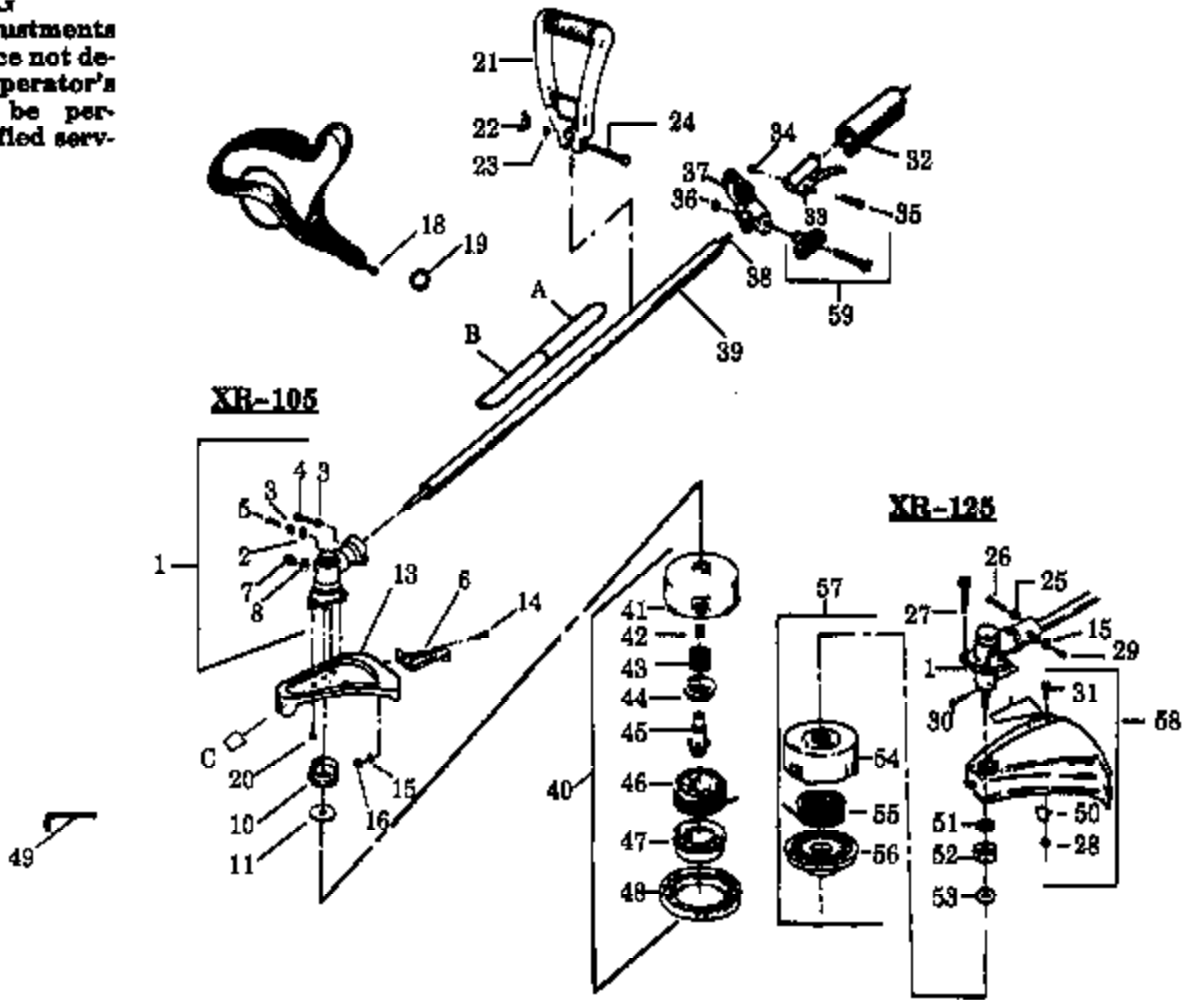

⚠ WARNING

All repairs, adjustments and maintenance not described in the Operator's Manual must be performed by qualified service personnel.

Ref #	Part Number	Qty	Description
1	530094495		XR-105
1	530094568		XR-125
2	530094206		Washer
3	530094449		Lockwasher
4	530094208		Screw
5	530094205		Screw
6	530094499		Line Limiter
7	530094485		Screw
8	530091582		Washer
10	530093984		Upper Adaptor
11	530093985		Lower Adaptor
13	530094496		XR-105
13	530094594		XR-125
14	530015539		CUTTING HEAD & DRIVE SH
15	530015328		Washer
16	530001543		Nut
18	530094417		Shoulder Strap
19	530092231		Shoulder Strap Key Ring
20	530094487		Screw
21	530010618		Assist Handle
22	530091373		Wing Nut "D" Handle
23	530092062		Washer
24	530015737		Screw
25	530001642		Lockwasher
26	530001711		Screw
27	530015790		Screw
28	530015653		Nut
29	530094612		Screw
30	530094616		Screw
31	530015037		Screw
32	530027682		Drive Shaft Hsg. Grip
33	530010959		Throttle Control Ass'y.
34	530015768		Nut
35	530015774		Screw
36	530015197		Nut
37	530094598		Clamp Harness Ass'y.
38	530094443		XR-105
38	530094566		XR-125
39	530094454		XR-105
39	530094611		XR-125
40	530094430		Cutting Hd. Ass'y. (Inc.#41-48) XR-105
41	530093896		Hub w/ Line Saver
42	530093898		Line Saver
43	530092067		Spring
44	530092068		Spring Adaptor
45	530094429		Drive Gear
46	952701589		Spool w/Line
47	530093387		Release Button
48	530092133		Cover
49	530092258		Wrench
50	530094570		Line Limiter
51	530094640		Seal
52	530094639		Dust Cup
53	530094571		Grass Washer
54	530094557		Hub Ass'y.
55	952701607		Spool w/Line