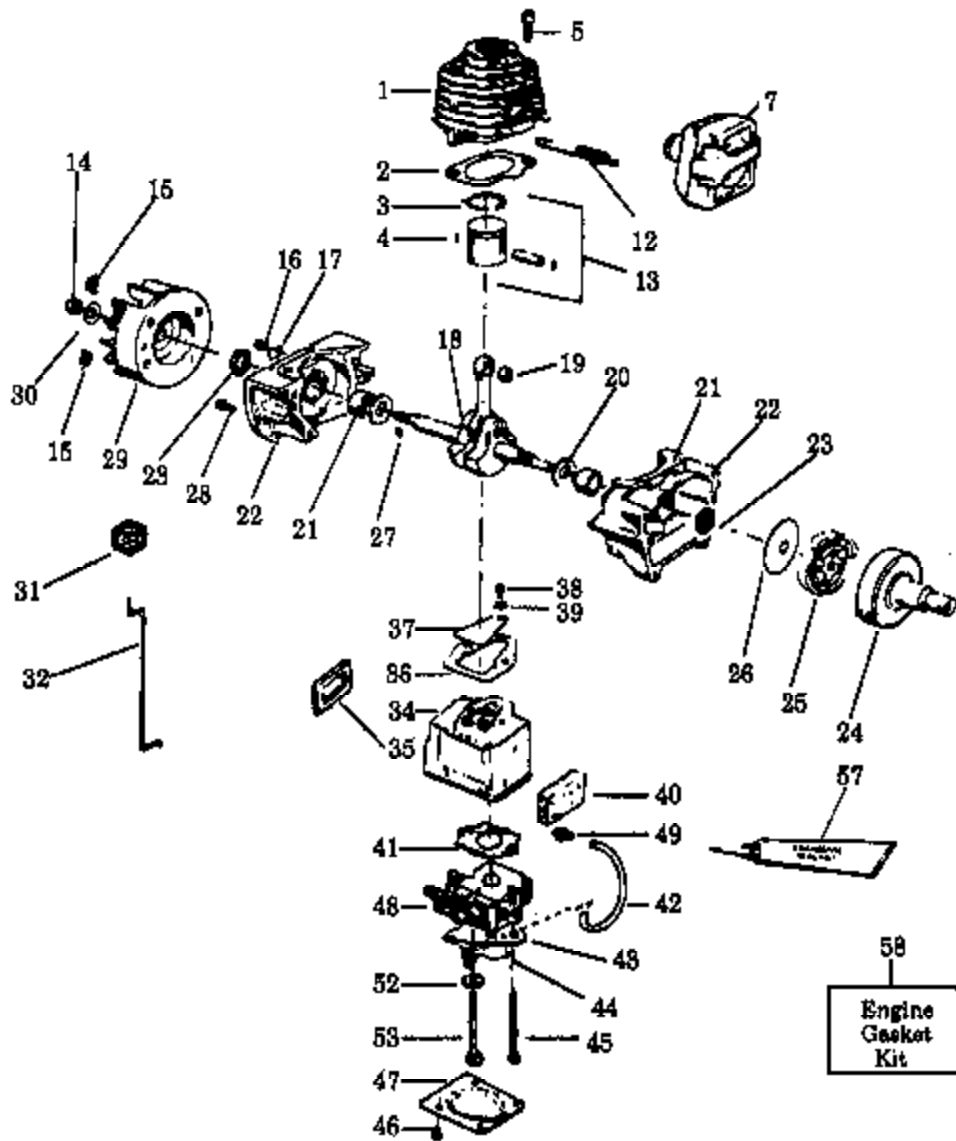

Ref #	Part Number	Qty	Description
1	530012168		Cylinder
2	530019111		Cylinder Gasket
3	530026413		Piston Ring
4	530015162		Wrist Pin Retainer
5	530015239		Screw
7			Muffler Ass'y, XR-105-See Service Ref. 1
7	530069244		XR-125
12	530026621		Muffler Attachment Spring
13	530010843		Piston Kit (Inc. #3,4 & Pin)
14	530626605		Flywheel Nut
15	530042059		Starter Dog Spring
16	530015004		Screw
17	530024651		Choke Wire Clamp
18	530010849		Crankshaft & Bearing Ass'y.
19	530032057		Wrist Pin Bearing
20	530015351		Washer
21	530032029		Crankshaft Bearing
22	530010757		Crankcase Ass'y. (Inc.21,23 & Qty. 1 of #26)
23	530019059		Crankcase Seal
24	530010803		Model XR-105
24	530010902		Model XR-125
25	530069195		Clutch Kit Ass'y.
26	530069196		Clutch Washer Kit
27	530015126		Flywheel Key
28	530015369		Screw
29	530039114		Flywheel Ass'y.
30	530015127		Washer
31	530023373		Choke Wire Boot
32	530026236		Choke Wire
34	530010884		Carburetor Hsg.
35	530019105		Carburetor Case Seal
36	530019108		Gasket
37	530024438		Reed Valve
38	530015241		Screw
39	530023367		Washer
40	530019135		Carb. Case Seal
41	530019157		Carburetor Gasket
42	530069238		Line Kit
43	530026237		Choke Wire Guide Plate
44	530024558		Choke Shutter
45	530015379		Screw
46	530015235		Screw
47	530026029		Carb. Case Cover
48	530035190		Carburetor-WA-149
49	530025472		XR-105-T 1
49	530026981		XR-105-T 2 & XR-125-T 1
52	530015254		Wave Washer
53	530015404		Screw
57	530030054		Crankcase Sealant
58	530069219		Engine Gasket Kit

XR-105 Gas Trip Page 9 of 11
POWER UNIT