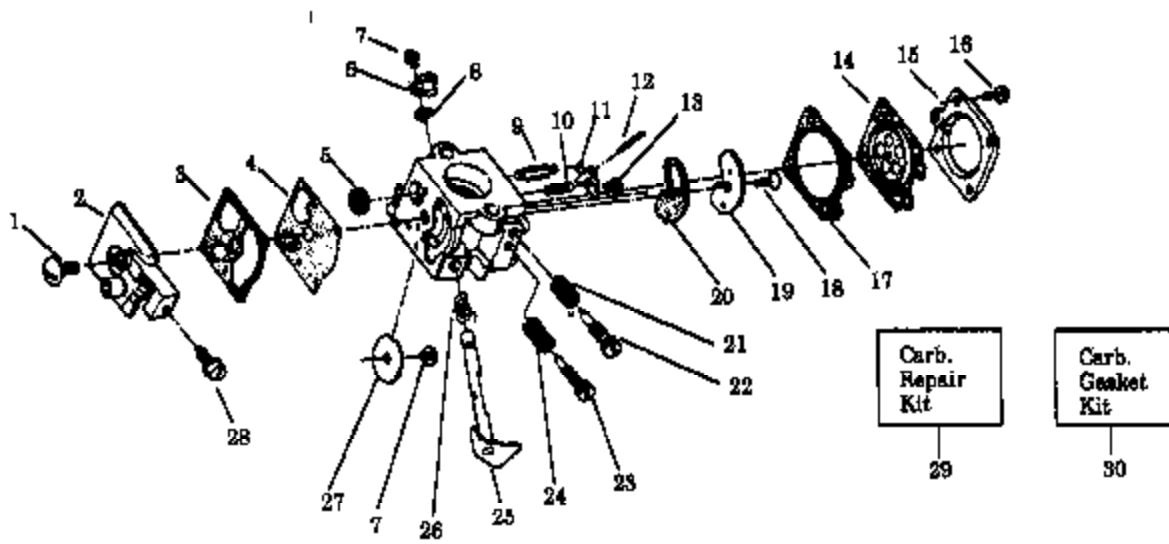

Ref #	Part Number	Qty	Description
1	530035017		Pump Cover Screw
2	530035191		Pump Cover Ass'y. (Inc. #28)
3	530035164		Pump Gasket
4	530035166		Diaphragm Pump
5	530035178		Inlet Screen Included in Carburetor Kwik Repair Kit.
6	530035193		Swivel Lever Ass'y.
7	530035015		Throttle Valve Screw Included in Carburetor Kwik Repair Kit.
8	530035007		Throttle Shaft Clip
9	530035106		Inlet Needle Valve Included in Carburetor Kwik Repair Kit.
10	530035139		Metering Lever Spring Included in Carburetor Kwik Repair Kit.
11	530035031		Metering Lever Included in Carburetor Kwik Repair Kit.
12	530035028		Metering Lever Pin Included in Carburetor Kwik Repair Kit.
13	530035016		Metering Lever Pin Screw
14	530035014		Diaphragm Ass'y. Metering
15	530035149		Metering Diaphragm Cover
16	530035153		Metering Cover & Throttle Shaft Clip Screw
17	530035151		Metering Diaphragm Gasket
18	530035137		Circuit Plate Screw Included in Carburetor Kwik Repair Kit.
19	530035042		Circuit Plate
20	530035147		Circuit Plate Gasket
21	530035036		Hi Speed Needle Spring
22	530035142		Hi Speed Needle
23	530035141		Idle Needle
24	530035023		Idle Needle Spring
25	530035192		Throttle Shaft Ass'y.
26	530035138		Throttle Return Spring
27	530035133		Throttle Valve
28	530035156		Idle Adjustment Screw
29	530035185		Kwik Repair Kit
30	530035186		Gasket/Diaphragm Kit

XR-105 Gas Trimpage # 011
CARBURETOR