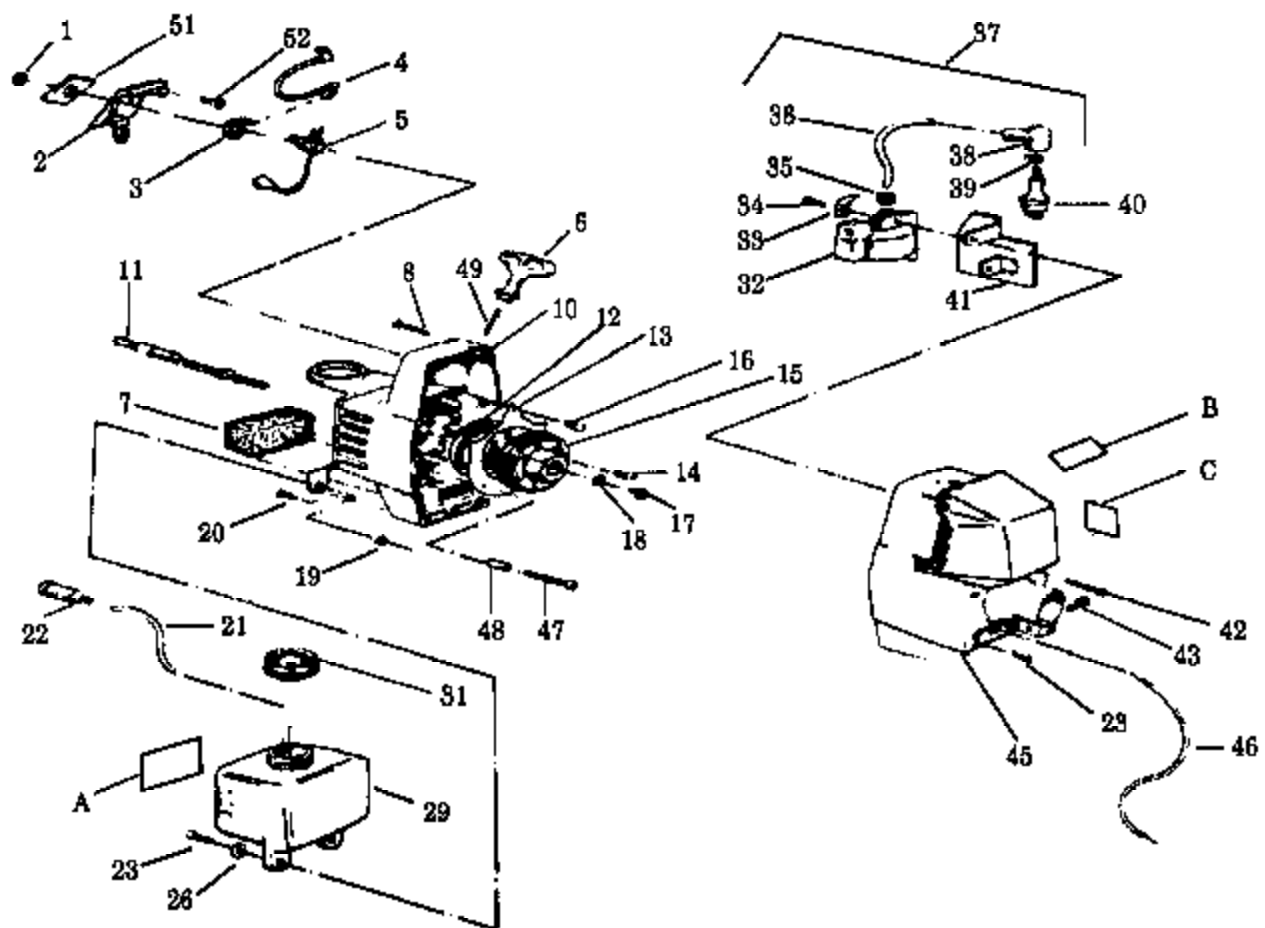

Ref #	Part Number	Qty	Description
1	530023575		Grounding Switch Nut
2	530026616		Housing Switch
3	530024569		Grounding Switch Washer
4	530039122		Lead Wire Grouding Switch
5	530069182		Grounding Switch Kit (Inc. 1,3,4,33)
6	530026735		Handle
7	530024371		Air Filter
8	530015583		Screw
10	530069236		Fan Housing Kit
11	530024303		Choke Knob
12	530042067		Starter Pulley Spring
13	530026035		Air Baffle
14	530015373		Screw
15	530026048		STARTER & SPROCKET Starter Pulley
16	530015596		Screw
17	530015036		Screw
18	530015123		Washer
19	530001543		Nut
20	530015582		Screw
21	530069247		Line Kit
22	530091878		XR-105-T 1
22	530010897		XR-105-T 2; XR-125-T 1
23	530015168		Screw
26	530015123		Lockwasher
29	530010838		Fuel Tank Ass'y.
31	530010729		Fuel Cap Ass'y.
32	530069181		Ignition Module Kit
33	530025995		Electrical Tab
34	530015128		Screw
35	530024435		Plug Wire Grommet
36	530039082		High Tension Lead Wire
37	530039103		High Tension Lead Ass'y. (Inc.36,38,39)
38	530003934		Spark Plug Boot
39	530003933		Spark Plug Lead Connector
40	530030077		Spark Plug (CJ-14)
41	530026658		Air Deflector
42	530015376		Screw
43	530093802		Bolt
45	530010763		XR-105
45	530010931		XR-125
46	530093959		Throttle Cable
47	530015305		Screw
48	530026122		Spacer
49	530069232		Rope Kit
51	530026741		Indicating Switch Plate
52	530015598		Screw
A	530027389		Fuel Tank Decal
B	530026999		XR-105 & XR-125 (Not a serviceable part)
C	530027390		XR-105
C	530027694		XR-125 Right
C	530027693		XR-125 Only

XR-105 Gas Tripper 11 of 11
STARTER & SPROCKET