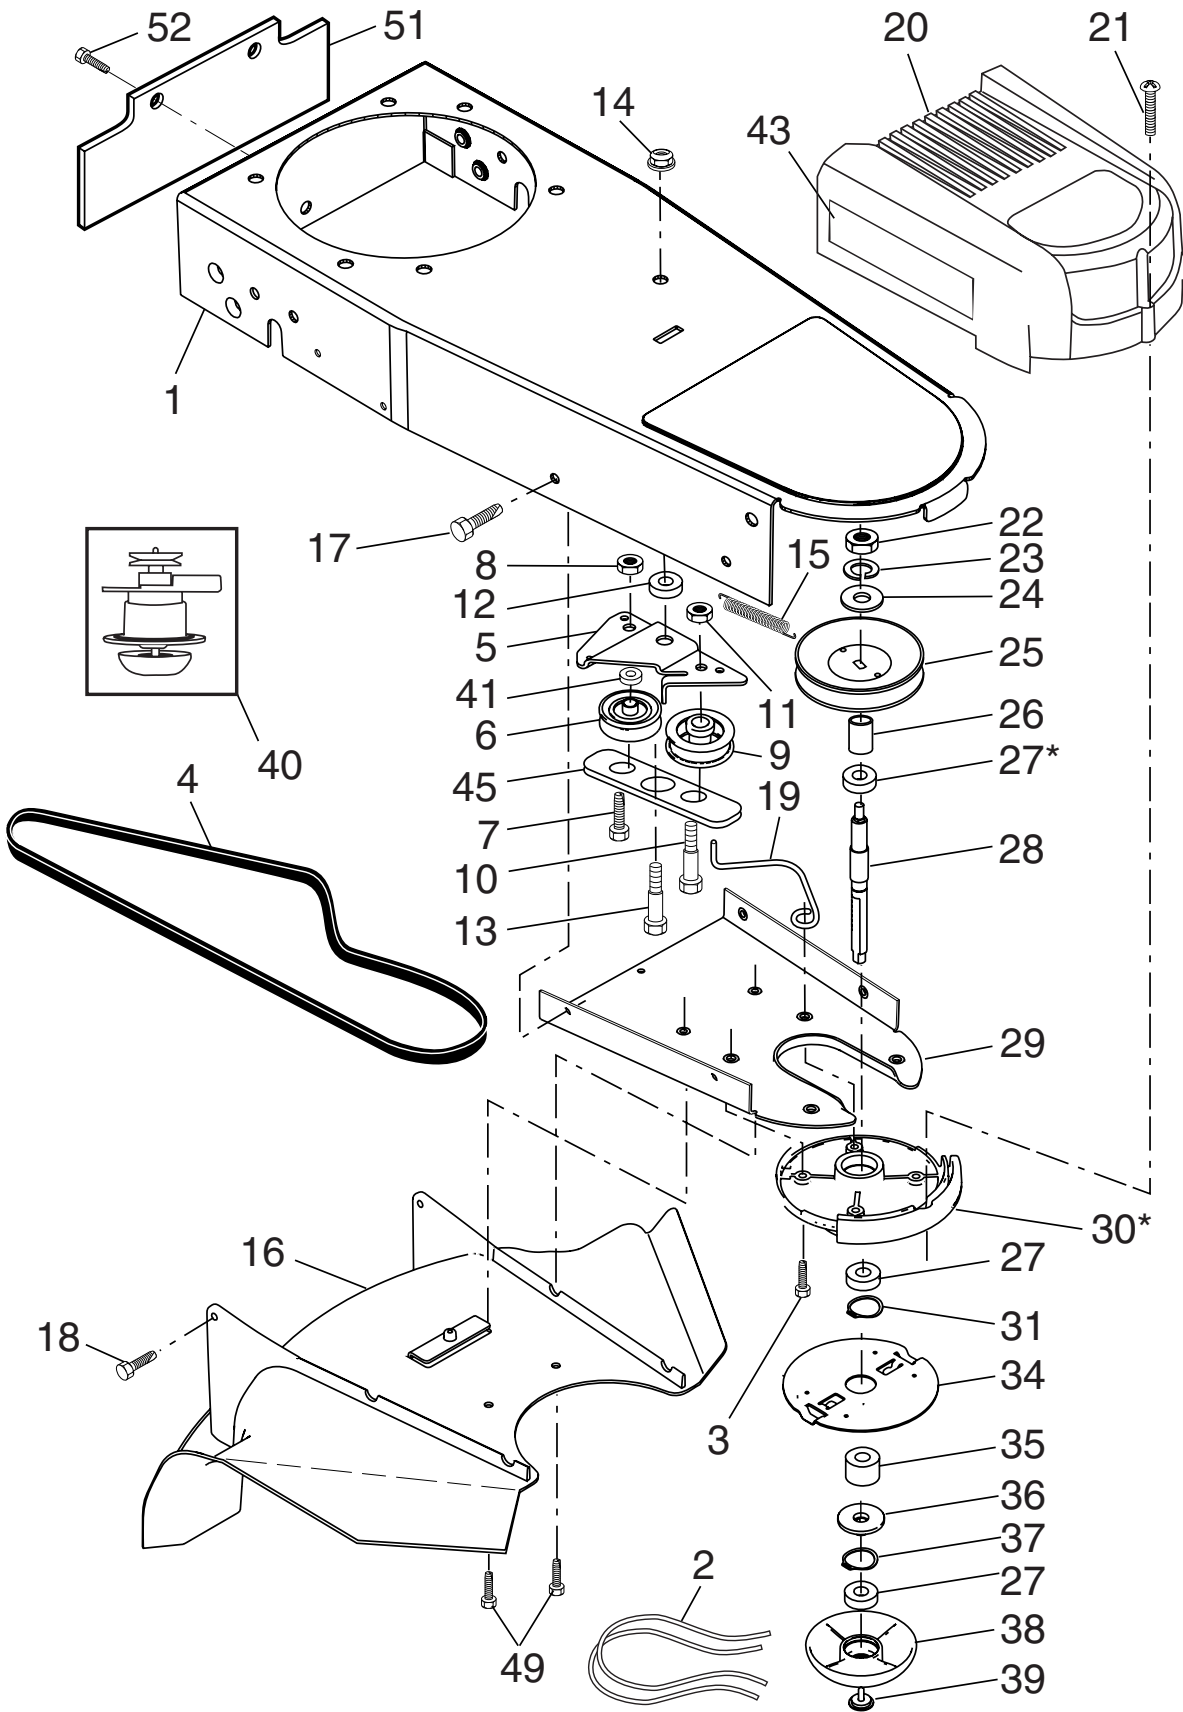

WHEELED WEEDTRIMMER - - MODEL NUMBER WT4000
(MFG. ID. NO. 96172000101)

WHEELED WEEDTRIMMER - - MODEL NUMBER WT4000 (MFG. ID. NO. 96172000101)

KEY NO.	PART NO.	DESCRIPTION
1	174024X550	Chassis Assembly
2	174040	Line, .130 diameter x 16.75 long
3	173715	Screw, Self-Tapping 5/16-18 x 1
4	185476	V-Belt
5	172145X004	Bracket, Idler
6	166042	Pulley, Idler, V-Groove
7	173716	Bolt, Hex Head 3/8-16 x 1.25
8	751592	Locknut 3/8-16
9	166043	Pulley, Idler, Flat
10	160829	Shoulder Bolt
11	155552	Locknut 5/16-18
12	173717	Spacer
13	174719	Bolt, Shoulder
14	145212	Locknut, Flange
15	173811	Spring, Return
16	180268	Deflector, Bottom
17	57808	Screw 1/4-20 x 1/2
18	178848	Screw #10-24 x 3/4
19	187336	Belt Keeper
20	169764	Chassis Cover, Top
21	149746	Screw #10-24 x 1-3/4
22	73800600	Nut 3/8-24UNF
23	10040600	Lockwasher 3/8
24	19131316	Flatwasher 3/8
25	180340	Pulley, Driven
26	172551	Spacer, Pulley
27	174549	Bearing, Upper
28	172603	Jackshaft
29	169766X479	Cover, Bottom
30	174543	Spindle Housing Assembly (Includes Upper Bearing, Key #27)
31	174581	Retaining Ring, 17mm, External
34	173531	Carrier Plate Assembly, Fixed
35	172635	Spacer
36	172516	Cover, Bearing
37	174580	Retaining Ring, 40mm, Internal
38	182217	Mow Ball Assembly (Includes Key Numbers 27 and 37)
39	180334	Bolt, Mow Ball
40	173619	Head Assembly, Complete (Includes Key #22-28 and #30-39)
41	174029	Spacer
43	174036	Decal, Instruction
45	174596X479	Bottom Belt Keeper
49	17060408	Screw
51	189006	Skirt
52	178848	Screw

NOTE: All component dimensions given in U.S. inches. 1 inch = 25.4 mm
IMPORTANT: Use only Original Equipment Manufacturer (O.E.M.) replacement parts.
Failure to do so could be hazardous, damage your lawn mower and void your warranty.