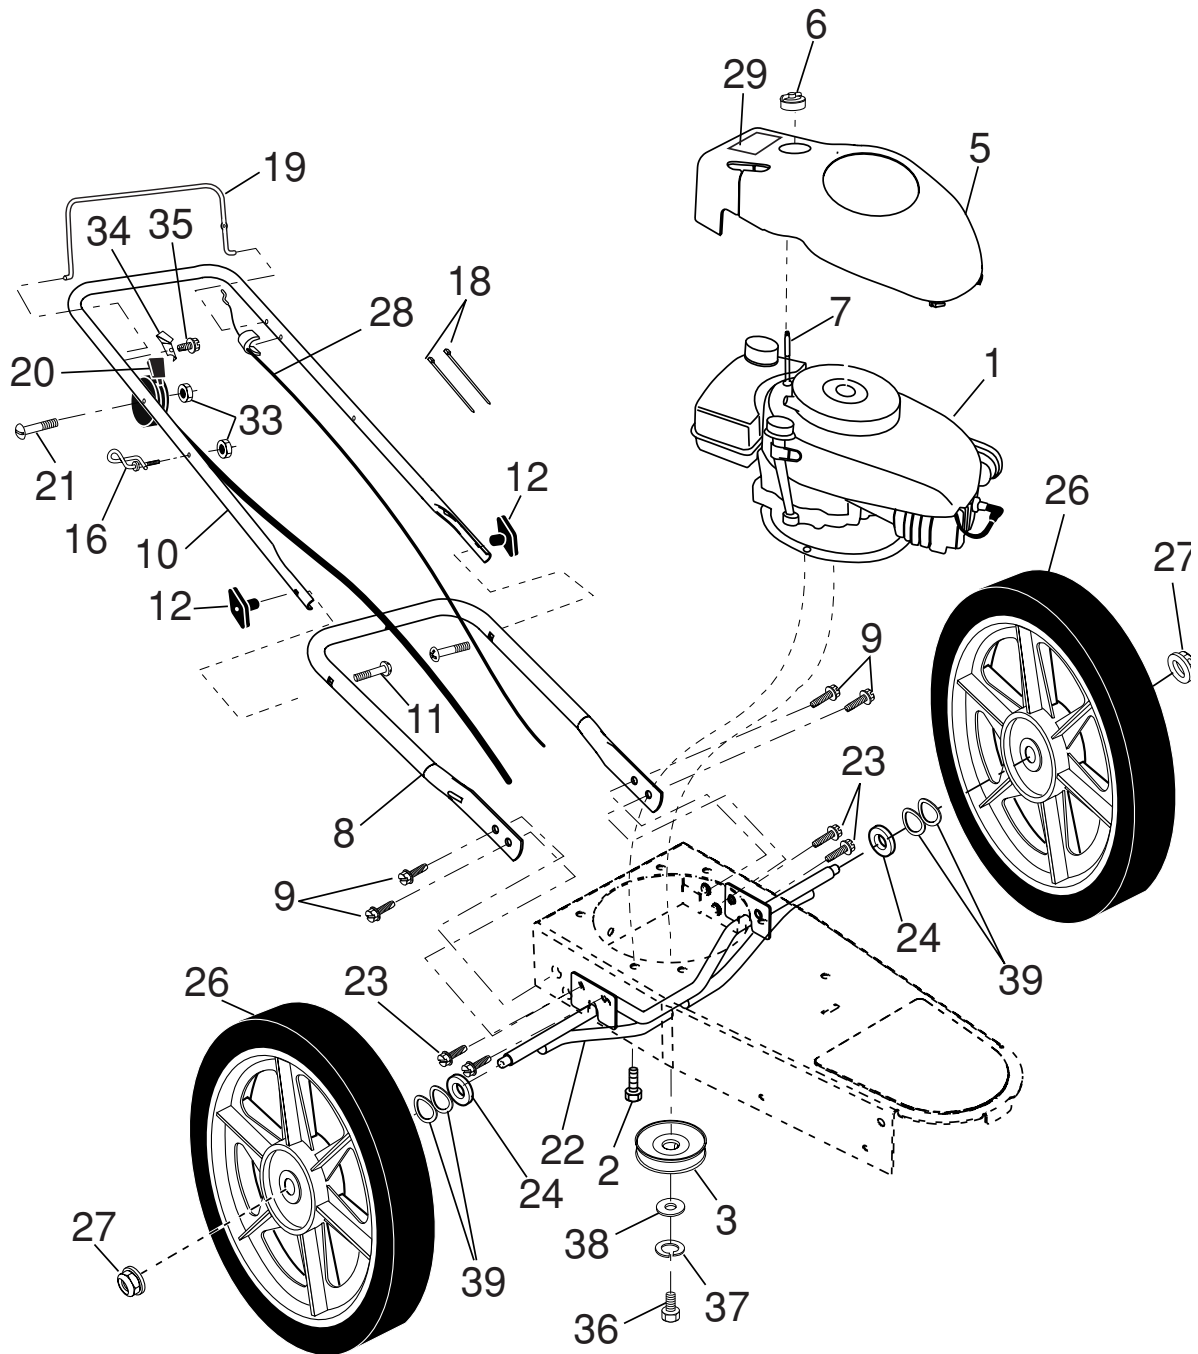

WHEELED WEEDTRIMMER - - MODEL NUMBER WT4000
(MFG. ID. NO. 96172000101)

WHEELED WEEDTRIMMER - - MODEL NUMBER **WT4000** (MFG. ID. NO. 96172000101)

KEY NO.	PART NO.	DESCRIPTION
1	---	Engine, Tecumseh, Model Number LV195EA (For engine service and replacement parts, call Tecumseh Products at 1-800-558-5402)
2	150406	Bolt, Engine Mounting 3/8-16
3	179466	Pulley, Engine
5	181701	Cover, Engine, with Screen
6	174274	Knob, Engine Cover
7	174030	Stud, Engine Cover
8	169821X479	Handle, Lower
9	150078	Screw, Hex Washer Head 5/16-18 x .75
10	169797X479	Handle, Upper
11	191574	Bolt, Handle
12	189713X428	Knob, Handle
16	194788	Guide, Rope
18	66426	Wire Tire
19	176983	Control Bar
20	174934	Throttle Control
21	158755	Screw, Hex Washer Head
22	169787	Axle Shaft Assembly
23	173715	Screw
24	169789	Spacer, Axle
26	174721	Wheel, 10 x 1.75
27	83923	Hex Flange Locknut 3/8-16
28	181699	Drive Control
29	174598	Decal, Warning
33	132004	Nut
34	86899X004	Bracket, Upstop
35	750634	Screw, Threaded, Rolled #10-24 x 1/2
36	851084	Bolt, Hex Head
37	850263	Washer, Lock
38	851074	Washer, Flat, Hardened
39	57143	Washer, Wave
--	177817	Operator's Manual, English
--	180102	Operator's Manual, French
--	404365	Repair Parts Manual, English / French

NOTE: All component dimensions given in U.S. inches. 1 inch = 25.4 mm
IMPORTANT: Use only Original Equipment Manufacturer (O.E.M.) replacement parts.
 Failure to do so could be hazardous, damage your lawn mower and void your warranty.