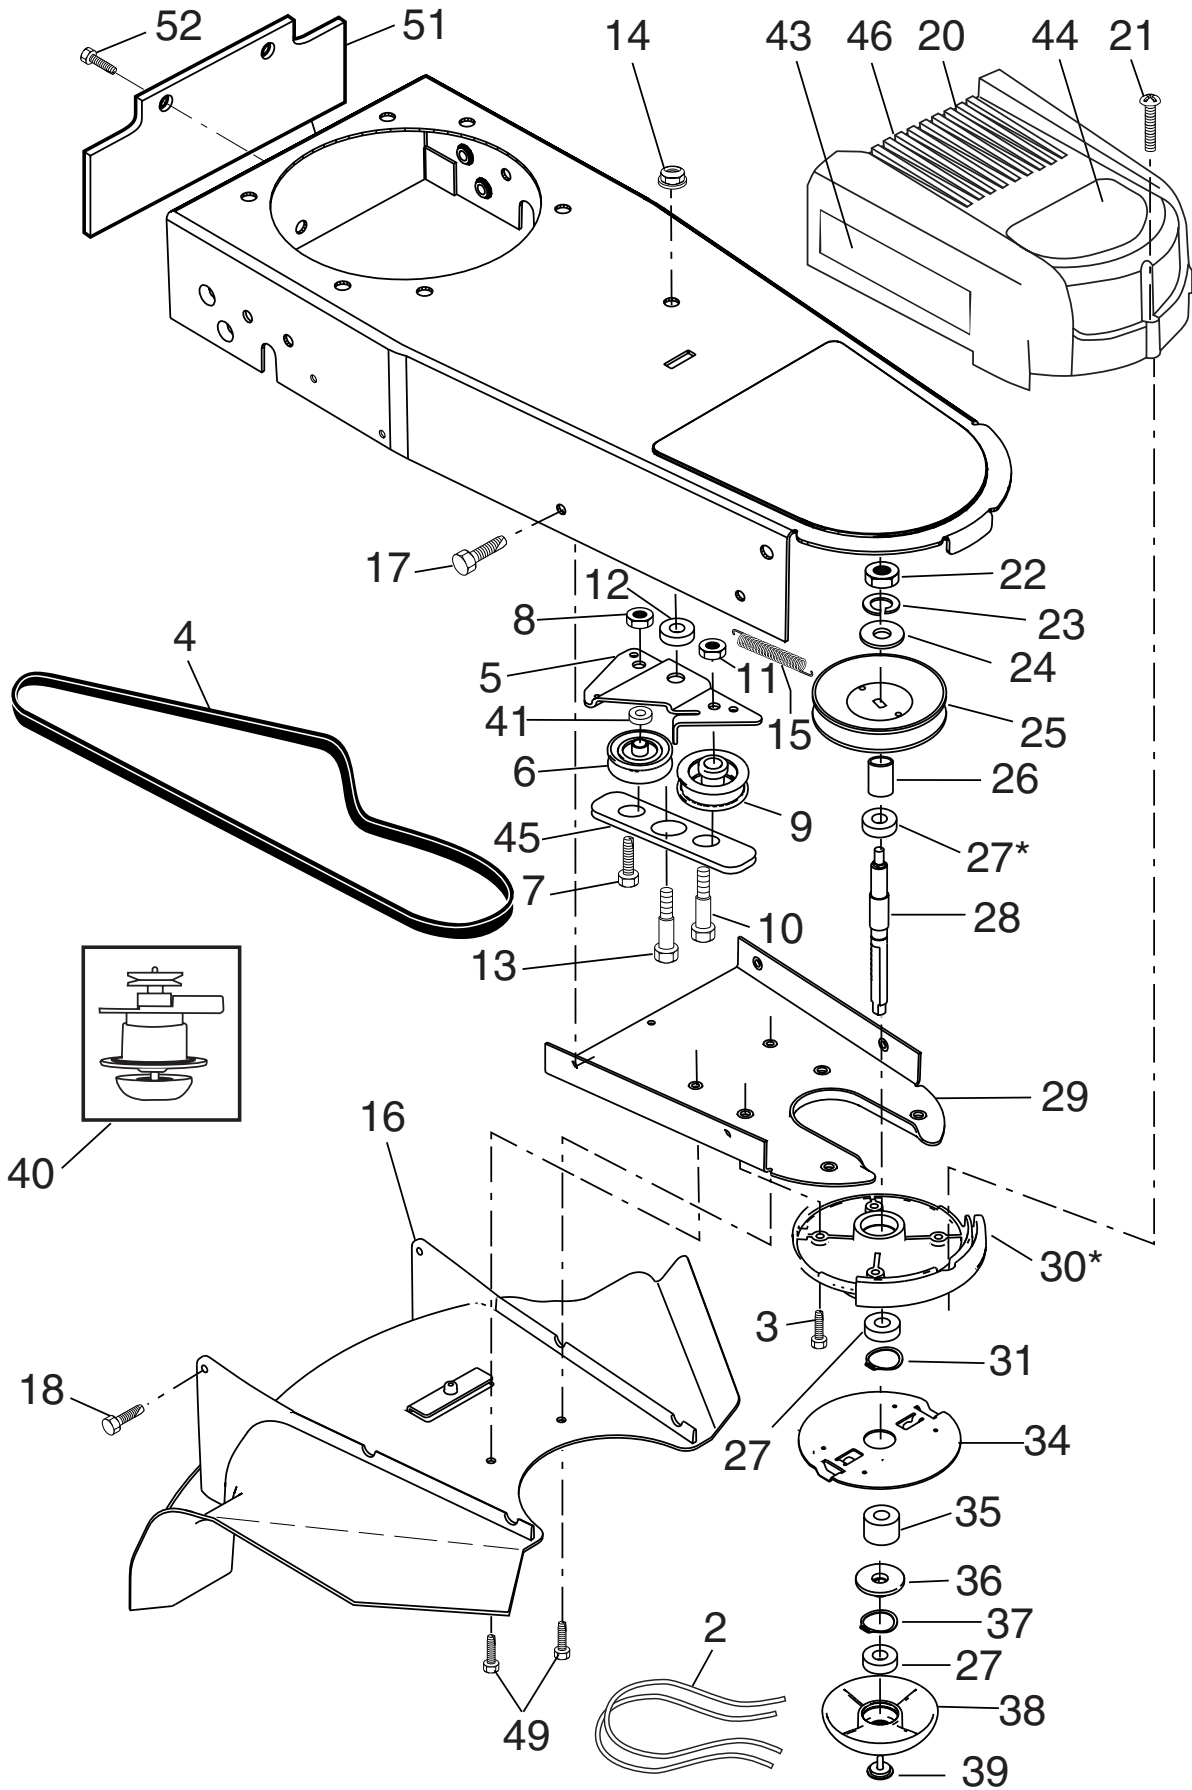

WEEDTRIMMER - - MODEL NUMBER WT4000F

WEEDTRIMMER - - MODEL NUMBER WT4000F

KEY NO.	PART NO.	DESCRIPTION
1	174024X550	Chassis Assembly
2	174040	Line, .130 diameter x 16.75 long
3	150078	Screw, Self-Tapping 5/16-18 x 1
4	185476	V-Belt
5	172145X004	Bracket, Idler
6	166042	Pulley, Idler, V-Groove
7	173716	Bolt, Hex Head 3/8-16 x 1.25
8	751592	Locknut 3/8-16
9	166043	Pulley, Idler, Flat
10	160829	Shoulder Bolt
11	155552	Locknut 5/16-18
12	173717	Spacer
13	174719	Bolt, Shoulder
14	145212	Locknut, Flange
15	173811	Spring, Return
16	180268	Deflector, Bottom
17	57808	Screw 1/4-20 x 1/2
18	178848	Screw #10-24 x 3/4
20	169764	Chassis Cover, Top
21	149746	Screw #10-24 x 1-3/4
22	73800600	Nut 3/8-24UNF
23	10040600	Lockwasher 3/8
24	19131316	Flatwasher 3/8
25	180340	Pulley, Driven
26	172551	Spacer, Pulley
27	174549	Bearing, Upper
28	172603	Jackshaft
29	169766X479	Cover, Bottom
30	174543	Spindle Housing Assembly (Includes Upper Bearing, Key #27)
31	174581	Retaining Ring, 17mm, External
34	173531	Carrier Plate Assembly, Fixed
35	172635	Spacer
36	172516	Cover, Bearing
37	174580	Retaining Ring, 40mm, Internal
38	182217	Mow Ball Assembly (Includes Key Numbers 27 and 37)
39	180334	Bolt, Mow Ball
40	173619	Head Assembly, Complete (Includes Key #22-28 and #30-39)
41	174029	Spacer
43	182203	Decal, Instruction
44	178216	Decal, Chassis Cover
45	174596X479	Bottom Belt Keeper
46	182204	Decal, Safety
49	17060408	Screw
51	179875	Skirt
52	178848	Screw

NOTE: All component dimensions given in U.S. inches
1 inch = 25.4 mm