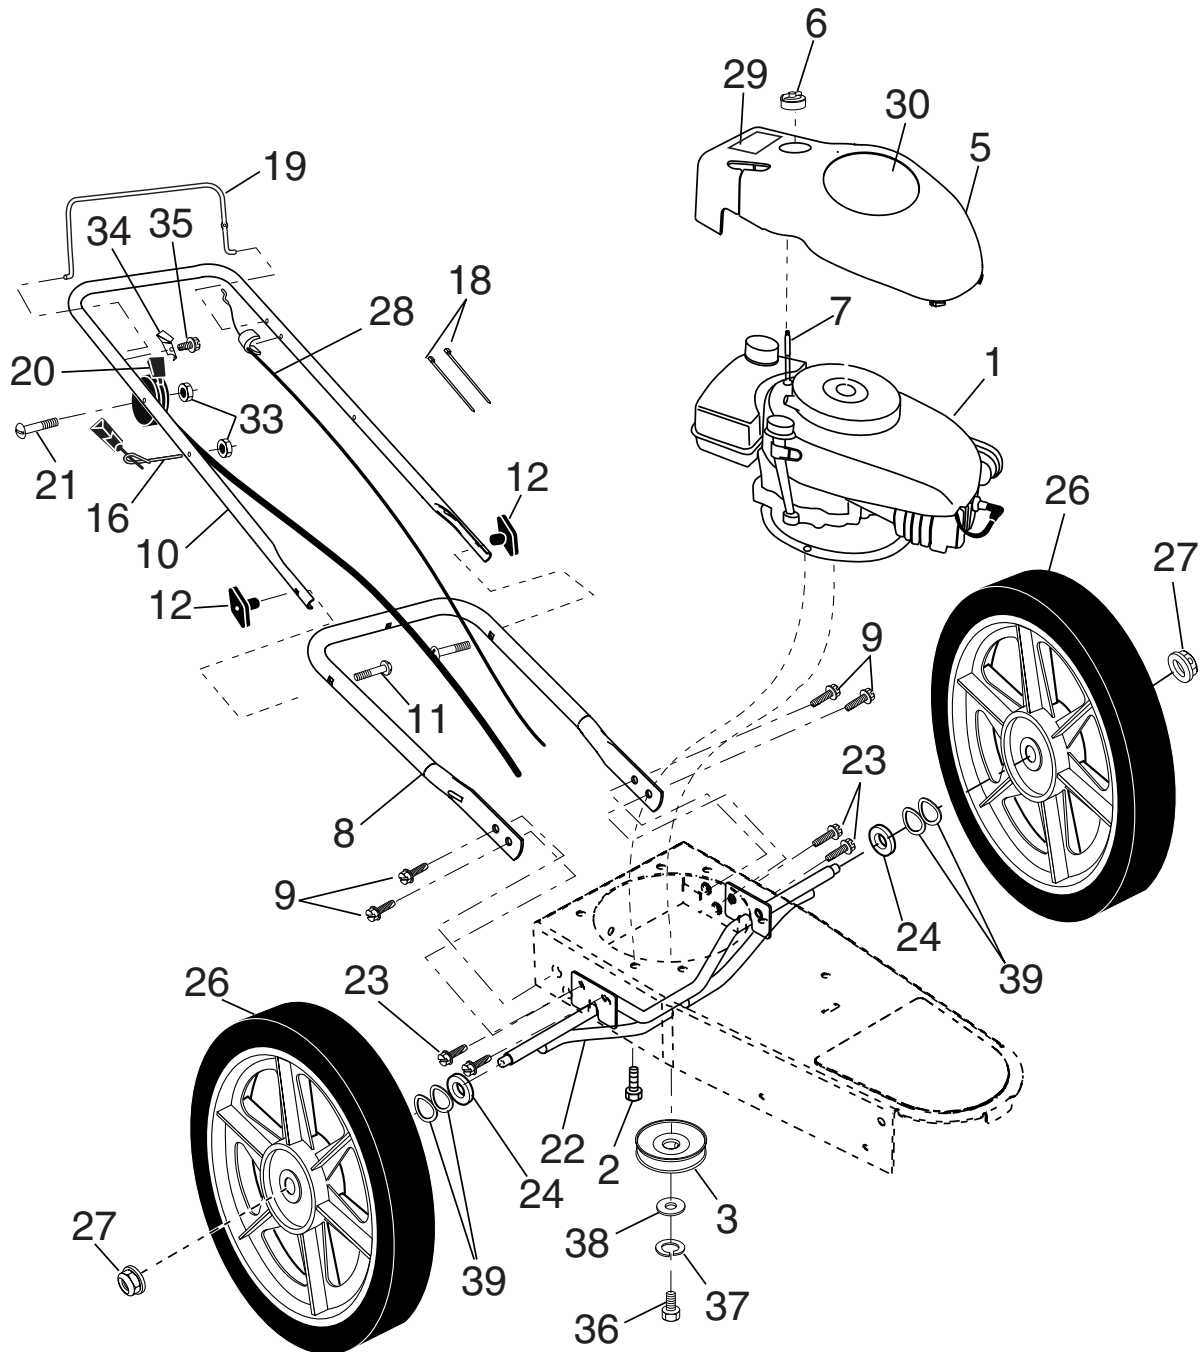

# WEEDTRIMMER - - MODEL NUMBER WT4000F

KEY NO.	PART NO.	DESCRIPTION
1	- - -	Engine, Tecumseh, Model Number LEV120 (order parts from Engine Manufacturer)
2	150406	Bolt, Engine Mounting 3/8-16
3	179466	Pulley, Engine
5	181701	Cover, Engine, with Screen
6	174274	Knob, Engine Cover
7	174030	Stud, Engine Cover
8	169821X479	Handle, Lower
9	150078	Screw, Hex Washer Head 5/16-18 x .75
10	169797X479	Handle, Upper
11	131959	Bolt, Handle
12	136376	Knob, Handle
16	179585	Guide, Rope
18	66426	Wire Tire
19	176983	Control Bar
20	174934	Throttle Control
21	158755	Screw, Hex Washer Head
22	169787	Axle Shaft Assembly
23	150078	Screw, Hex Washer Head 5/16-18 x .75
24	<b>169789</b>	Spacer, Axle
26	174721	Wheel, 10 x 1.75
27	83923	Hex Flange Locknut 3/8-16
28	<b>181699</b>	Drive Control
29	174034	Decal, Warning
30	174723	Decal, Engine Cover
33	132004	Nut
34	86899X004	Bracket, Upstop
35	750634	Screw, Thd. Roll. #10-24 x 1/2
36	851084	Bolt, Hex Head
37	850263	Washer, Lock
38	851074	Washer, Flat, Hardened
39	57143	Washer, Wave
--	177817	Operator's Manual, English
--	180102	Operator's Manual, French
--	<b>185501</b>	Repair Parts Manual

**NOTE:** All component dimensions given in U.S. inches  
1 inch = 25.4 mm