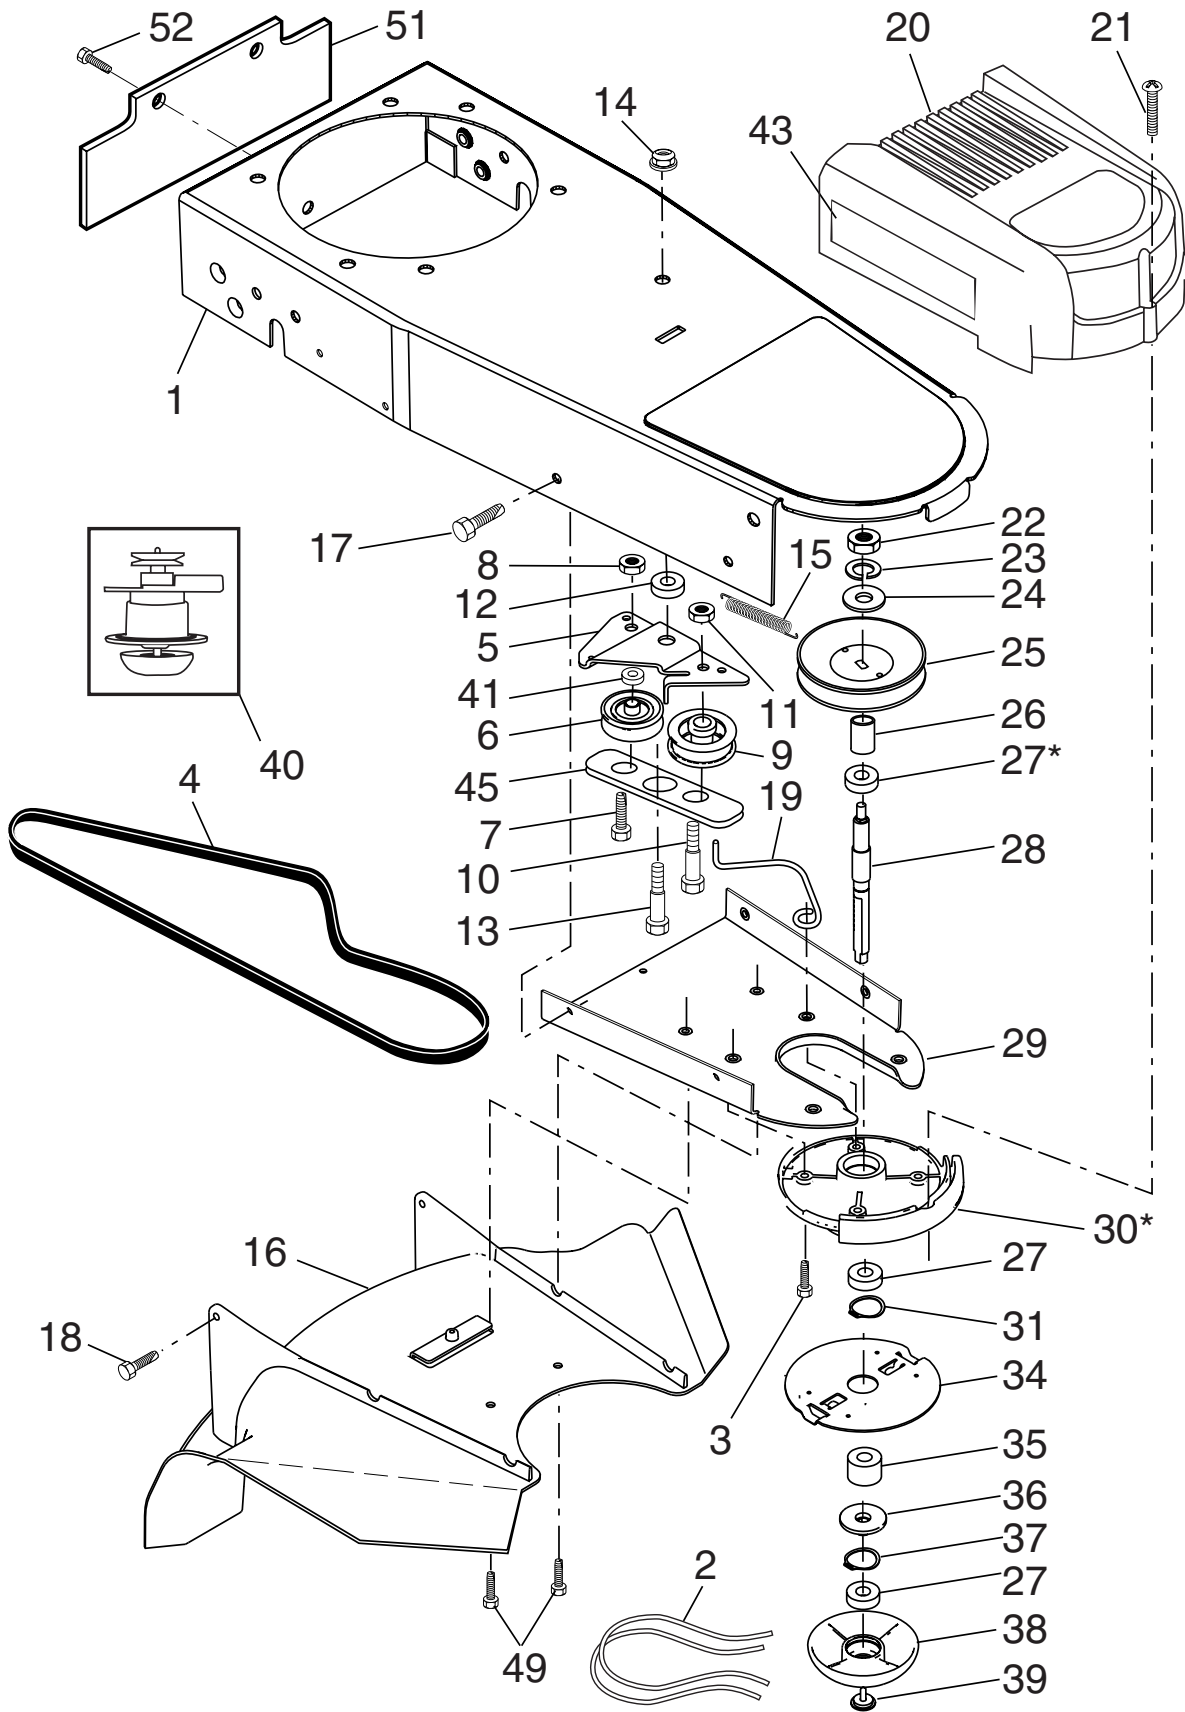

WHEELED WEEDTRIMMER - - MODEL NUMBER WT4000
(MFG. ID. NO. 96172000100)

WHEELED WEEDTRIMMER - - MODEL NUMBER WT4000 (MFG. ID. NO. 96172000100)

KEY NO.	PART NO.	DESCRIPTION
1	174024X550	Chassis Assembly
2	174040	Line, .130 diameter x 16.75 long
3	173715	Screw, Self-Tapping 5/16-18 x 1
4	185476	V-Belt
5	172145X004	Bracket, Idler
6	166042	Pulley, Idler, V-Groove
7	173716	Bolt, Hex Head 3/8-16 x 1.25
8	751592	Locknut 3/8-16
9	166043	Pulley, Idler, Flat
10	160829	Shoulder Bolt
11	155552	Locknut 5/16-18
12	173717	Spacer
13	174719	Bolt, Shoulder
14	145212	Locknut, Flange
15	173811	Spring, Return
16	180268	Deflector, Bottom
17	57808	Screw 1/4-20 x 1/2
18	178848	Screw #10-24 x 3/4
19	187336	Belt Keeper
20	169764	Chassis Cover, Top
21	149746	Screw #10-24 x 1-3/4
22	73800600	Nut 3/8-24UNF
23	10040600	Lockwasher 3/8
24	19131316	Flatwasher 3/8
25	180340	Pulley, Driven
26	172551	Spacer, Pulley
27	174549	Bearing, Upper
28	172603	Jackshaft
29	169766X479	Cover, Bottom
30	174543	Spindle Housing Assembly (Includes Upper Bearing, Key #27)
31	174581	Retaining Ring, 17mm, External
34	173531	Carrier Plate Assembly, Fixed
35	172635	Spacer
36	172516	Cover, Bearing
37	174580	Retaining Ring, 40mm, Internal
38	182217	Mow Ball Assembly (Includes Key Numbers 27 and 37)
39	180334	Bolt, Mow Ball
40	173619	Head Assembly, Complete (Includes Key #22-28 and #30-39)
41	174029	Spacer
43	174036	Decal, Instruction
45	174596X479	Bottom Belt Keeper
49	17060408	Screw
51	189006	Skirt
52	178848	Screw

NOTE: All component dimensions given in U.S. inches. 1 inch = 25.4 mm
IMPORTANT: Use only Original Equipment Manufacturer (O.E.M.) replacement parts.
Failure to do so could be hazardous, damage your lawn mower and void your warranty.