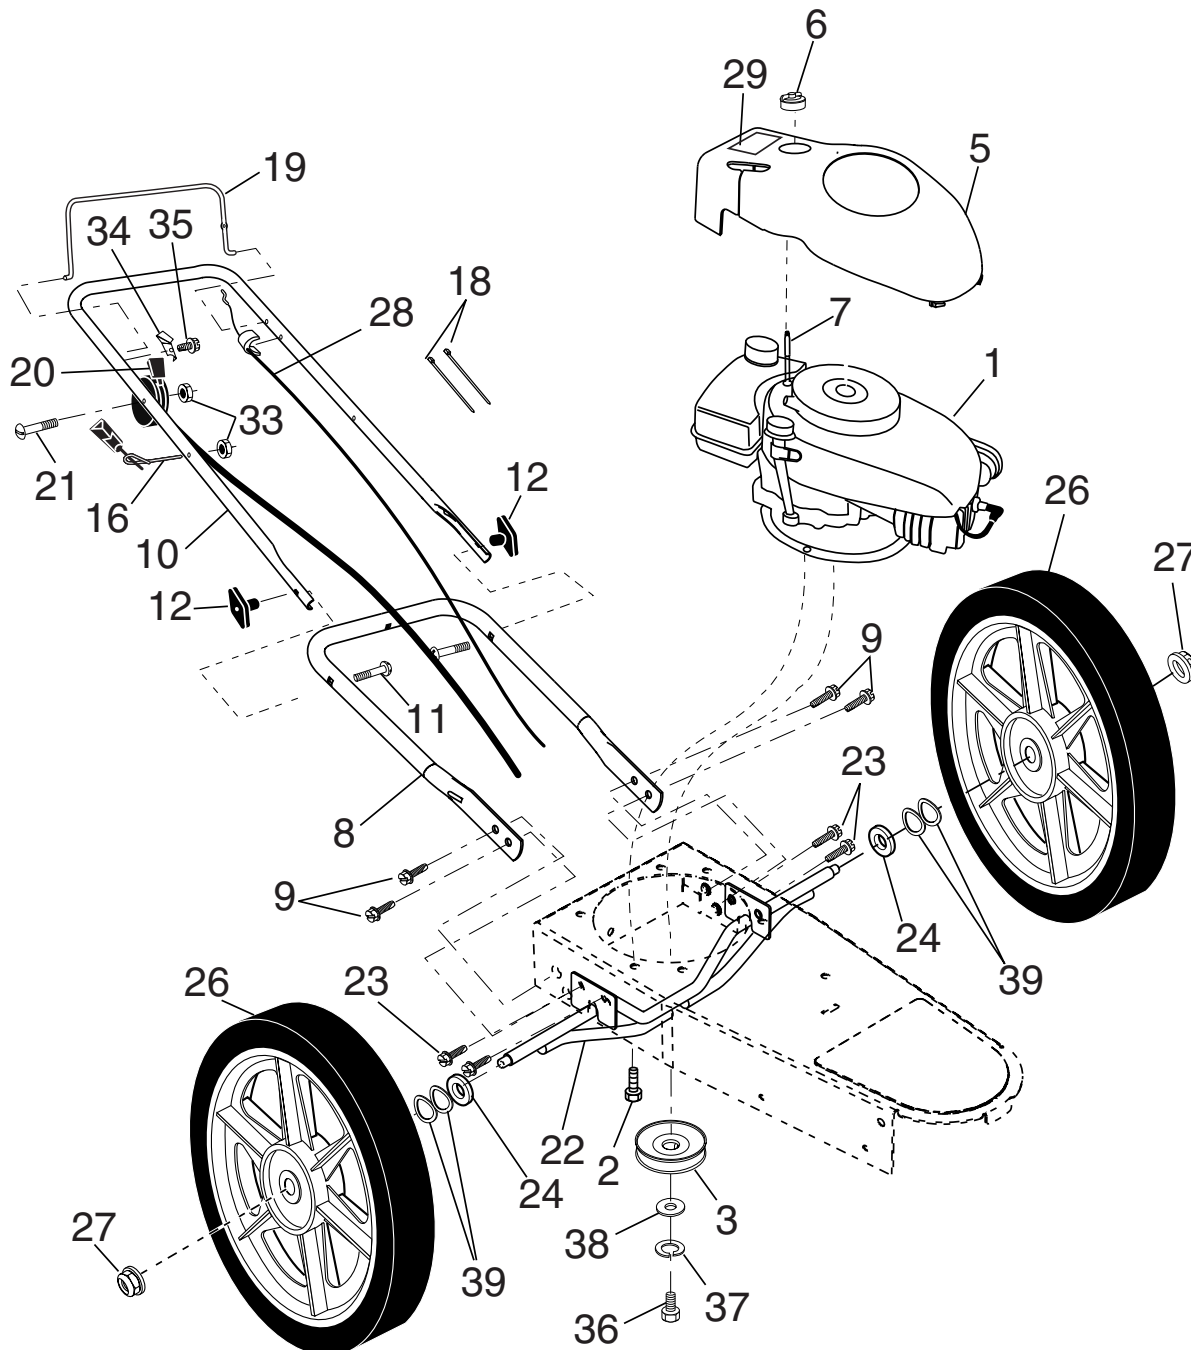

WHEELED WEEDTRIMMER - - MODEL NUMBER WT4000
(MFG. ID. NO. 96172000100)

WHEELED WEEDTRIMMER - - MODEL NUMBER **WT4000** (MFG. ID. NO. 96172000100)

KEY NO.	PART NO.	DESCRIPTION
1	- - -	Engine, Tecumseh, Model Number LV195 (For engine service and replacement parts, call Tecumseh Products at 1-800-558-5402)
2	150406	Bolt, Engine Mounting 3/8-16
3	179466	Pulley, Engine
5	181701	Cover, Engine, with Screen
6	174274	Knob, Engine Cover
7	174030	Stud, Engine Cover
8	169821X479	Handle, Lower
9	150078	Screw, Hex Washer Head 5/16-18 x .75
10	169797X479	Handle, Upper
11	191574	Bolt, Handle
12	189713X428	Knob, Handle
16	179585	Guide, Rope
18	66426	Wire Tire
19	176983	Control Bar
20	174934	Throttle Control
21	158755	Screw, Hex Washer Head
22	169787	Axle Shaft Assembly
23	173715	Screw
24	169789	Spacer, Axle
26	174721	Wheel, 10 x 1.75
27	83923	Hex Flange Locknut 3/8-16
28	181699	Drive Control
29	174598	Decal, Warning
33	132004	Nut
34	86899X004	Bracket, Upstop
35	750634	Screw, Threaded, Rolled #10-24 x 1/2
36	851084	Bolt, Hex Head
37	850263	Washer, Lock
38	851074	Washer, Flat, Hardened
39	57143	Washer, Wave
--	177817	Operator's Manual, English
--	180102	Operator's Manual, French
--	196282	Repair Parts Manual, English / French

NOTE: All component dimensions given in U.S. inches. 1 inch = 25.4 mm
IMPORTANT: Use only Original Equipment Manufacturer (O.E.M.) replacement parts.
 Failure to do so could be hazardous, damage your lawn mower and void your warranty.