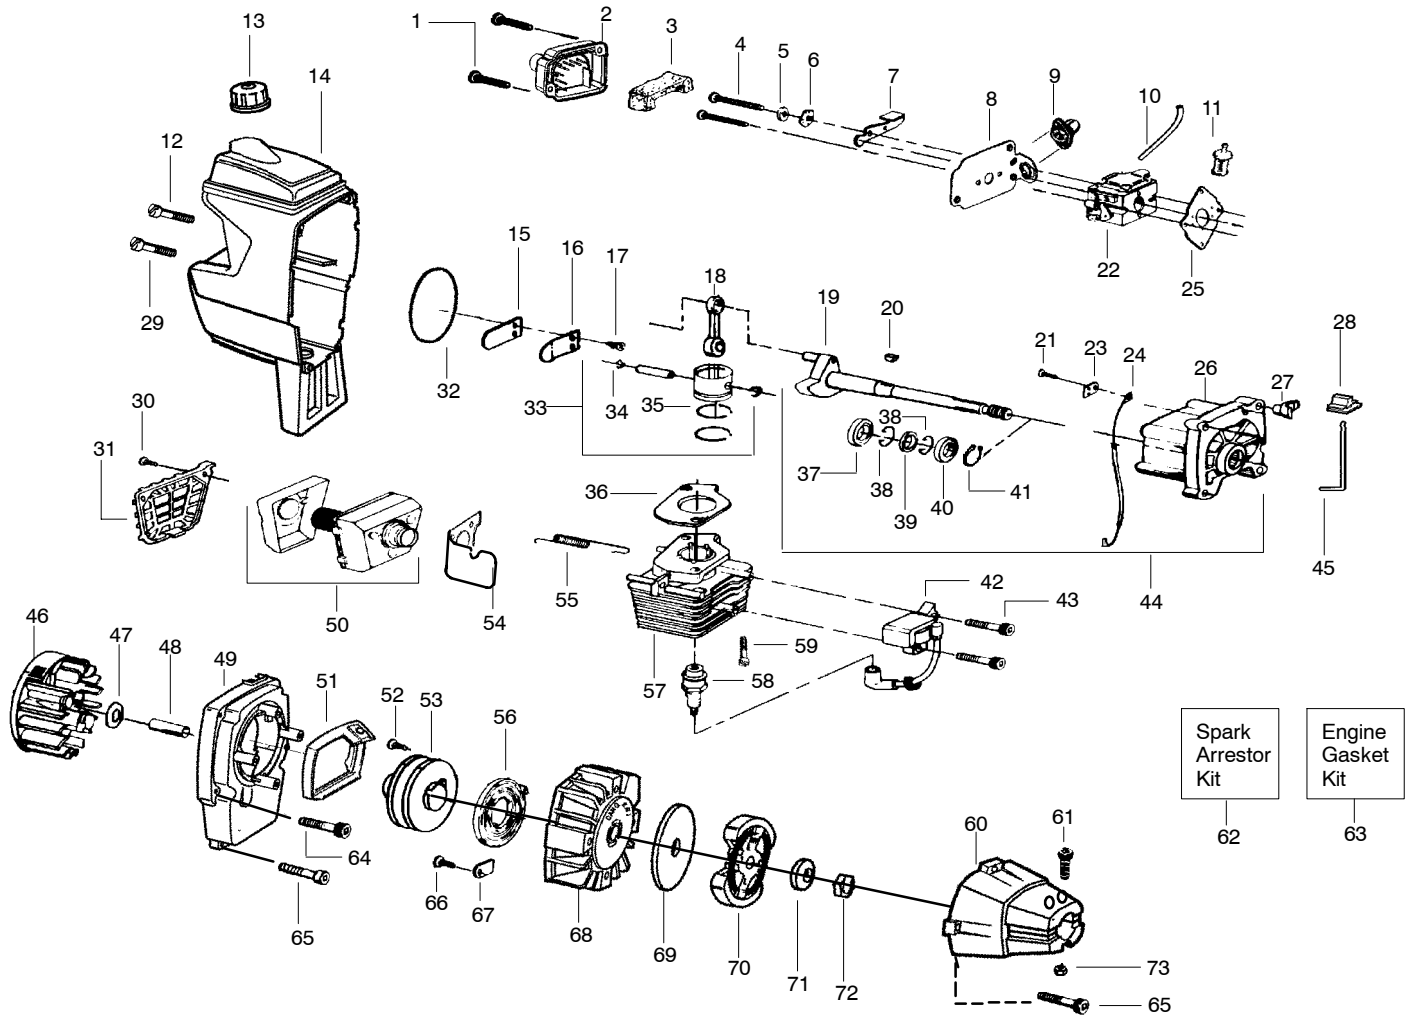

⚠ WARNING
All repairs, adjustments and maintenance not described in the Operator's Manual must be performed by qualified service personnel.

Ref.	Part No.	Description	Ref.	Part No.	Description	Ref.	Part No.	Description
1.	530095847	Grip	21.	530071335	Kit-Wheel (incl.#22)	40.	530016284	Nut
2.	530054587	Handle-Upper	22.	530054582	Push Nut	41.	530095854	Assy-Cutting Head w/Line
3.	530016284	Locknut	23.	530054495	Axle 3.75"	42.	952711567	Line (12PK)
4.	530010959	Assy-Throttle Hsg.	24.	530054872	Assy-Front Retainer			
5.	530015774	Screw	25.	530016319	Screw			
6.	530016285	Washer-Lock	26.	530015940	Screw			
7.	530054494	Grip (Closed)	27.	530095842	FlexShaft (Type 1 & 2)			
8.	530027569	Handle-Starter	28.	545004102	Screw			
9.	530069421	Kit-Rope	29.	530054593	Clamp-Left			
10.	530054588	Guide-Rope	30.	530071330	Assy-Driveshaft			
11.	530015515	Locknut	31.	530054592	Clamp-Right			
12.	530054626	Cable-Throttle	32.	530016124	Nut			
13.	530015982	Clamp-Cable	33.	530054586	Frame-Right	↙	545186748	Operator Manual (Type 1 & 2)
14.	530095851	Handle-Lower	34.	530016224	Screw		530047899	Decal Shaft Warning
15.	530054631	Bolt	35.	530016014	Screw		530015328	Washer-lock (Type 1)
16.	530016119	T-Knob	36.	530015774	Screw		530016140	Screw (Type 1)
17.	530054595	Air Filter Hose	37.	530071584	Kit-Gearbox			
18.	530015775	Screw	38.	530071522	Kit-Dust Cup			
19.	530054584	Inlet Screen	39.	530095840	Shield			
20.	530054585	Frame-Left						

↙ = NEW PART NUMBER FOR THIS IPL

* = REFER TO THE SERVICE REFERENCE INDICATED FOR MORE INFORMATION. (LOCATED AT END OF IPL)

[Order Weed Eater WT3100 parts on eBay](https://www.ebay.com/sch/iu?_from_r=1&_from_ts=1625897325838&_from_w=1625897325838&_ipg=20&_nkw=weed%20eater%20wt3100%20parts&_sarp=0&_ssnyc=0)

✓ = NEW PART NUMBER FOR THIS IPL

* = REFER TO THE SERVICE REFERENCE INDICATED FOR MORE INFORMATION. (LOCATED AT END OF IPL)

[Order Weed Eater WT3100 parts on eBay](#)

Carburetor Assembly No. 530071332 - WT583