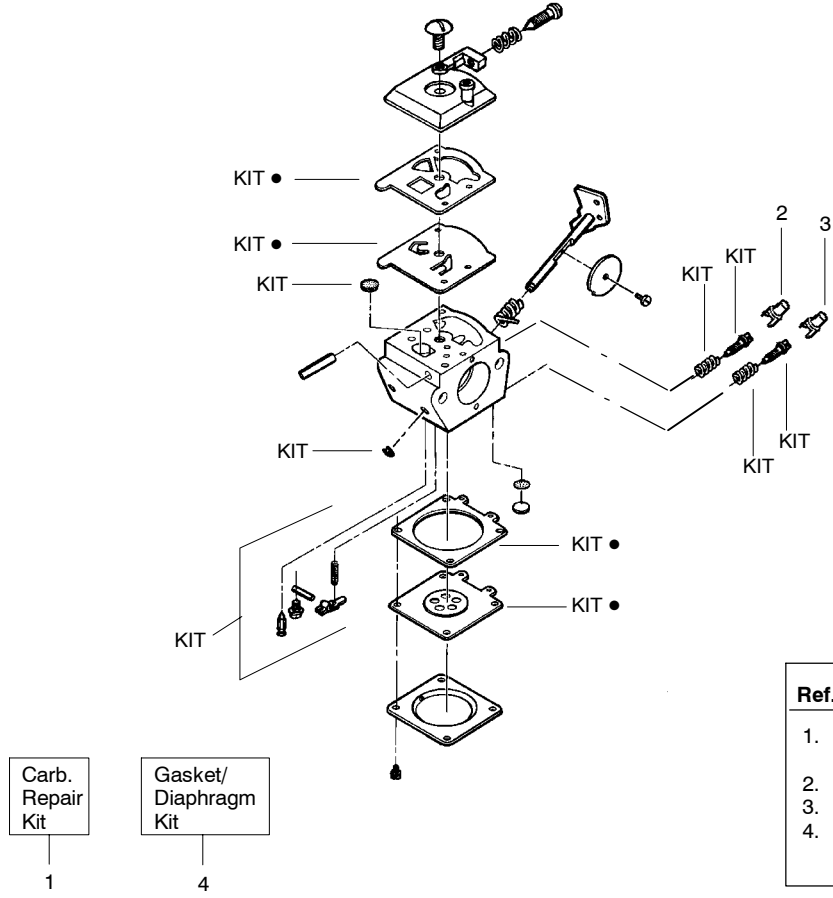

↙ = NEW PART NUMBER FOR THIS IPL

* = REFER TO THE SERVICE REFERENCE INDICATED FOR MORE INFORMATION. (LOCATED AT END OF IPL)

[Order Weed Eater WT3100 parts on eBay](https://www.ebay.com/sch/iu?_from_r=1&_from_ts=1625897325838&_from_w=1625897325838&_ipg=20&_nkw=weed%20eater%20wt3100%20parts&_sarp=0&_ssnyc=0)

✓ = NEW PART NUMBER FOR THIS IPL

* = REFER TO THE SERVICE REFERENCE INDICATED FOR MORE INFORMATION. (LOCATED AT END OF IPL)

[Order Weed Eater WT3100 parts on eBay](#)

Carburetor Assembly No. 530071332 - WT583