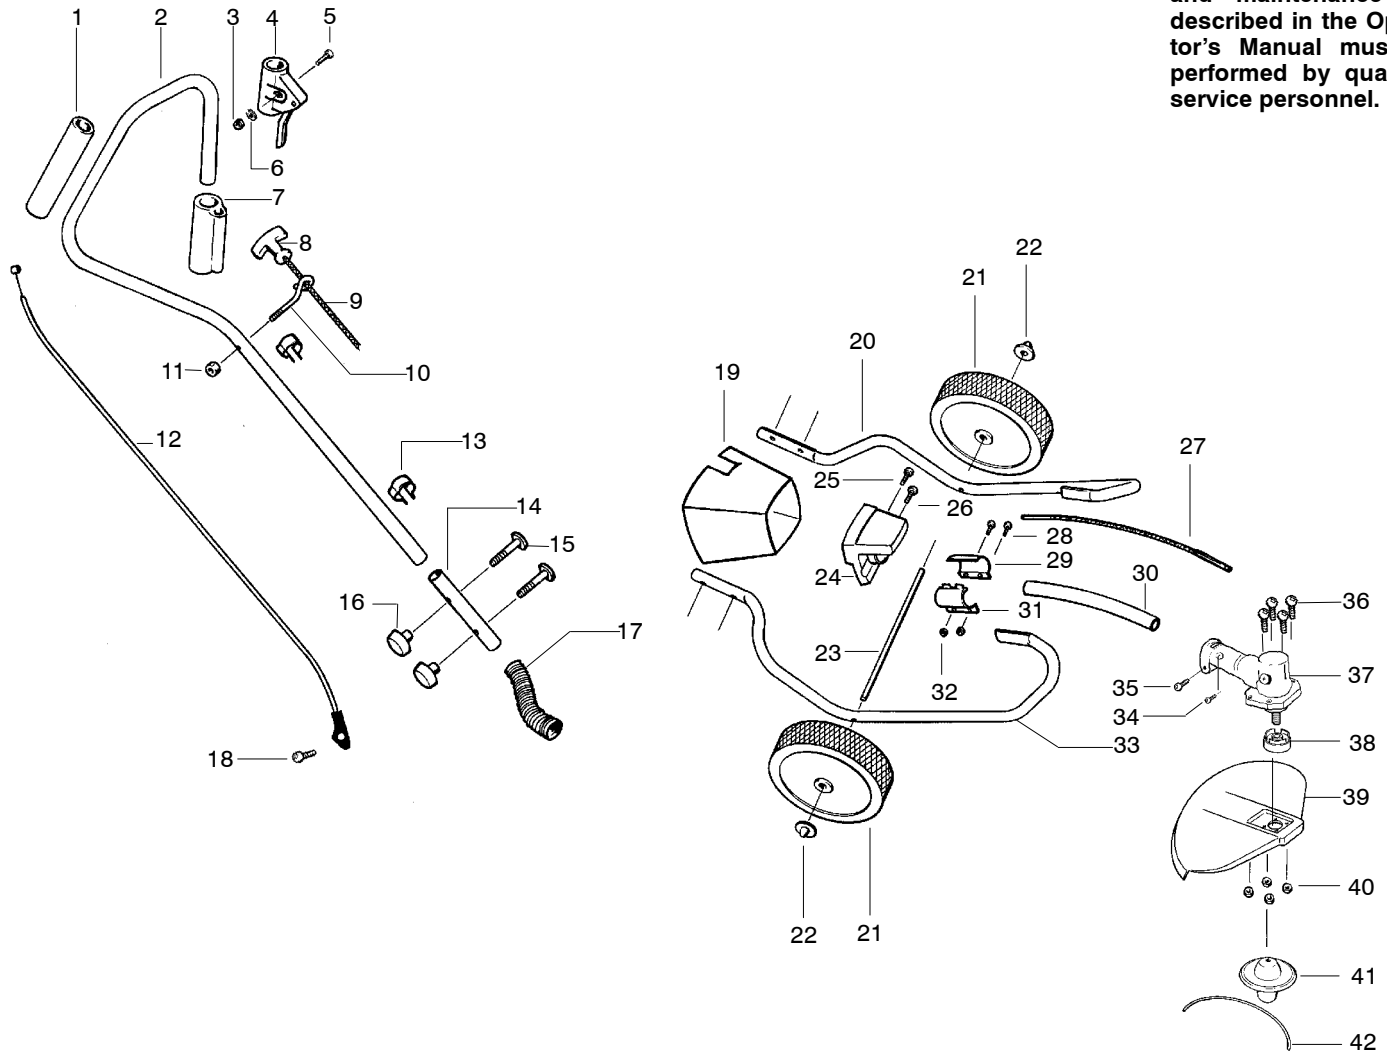

⚠ WARNING
All repairs, adjustments and maintenance not described in the Operator's Manual must be performed by qualified service personnel.

Ref.	Part No.	Description	Ref.	Part No.	Description	Ref.	Part No.	Description
1.	530095847	Grip	21.	530071335	Kit-Wheel (incl.#22)	40.	530016284	Nut
2.	530054587	Handle-Upper	22.	530054582	Push Nut	41.	530095854	Assy-Cutting Head w/Line
3.	530016284	Locknut	23.	530054495	Axle 3.75"	42.	952711567	Line (12PK)
4.	530010959	Assy-Throttle Hsg.	24.	530054872	Assy-Front Retainer			
5.	530015774	Screw	25.	530016319	Screw			
6.	530016285	Washer-Lock	26.	530015940	Screw			
7.	530054494	Grip (Closed)	27.	530095842	FlexShaft (Type 1 & 2)			
8.	530027569	Handle-Starter	28.	545004102	Screw			
9.	530069421	Kit-Rope	29.	530054593	Clamp-Left			
10.	530054588	Guide-Rope	30.	530071330	Assy-Driveshaft			
11.	530015515	Locknut	31.	530054592	Clamp-Right			
12.	530054626	Cable-Throttle	32.	530016124	Nut			
13.	530015982	Clamp-Cable	33.	530054586	Frame-Right	↙	545186748	Operator Manual (Type 1 & 2)
14.	530095851	Handle-Lower	34.	530016224	Screw		530047899	Decal Shaft Warning
15.	530054631	Bolt	35.	530016014	Screw		530015328	Washer-lock (Type 1)
16.	530016119	T-Knob	36.	530015774	Screw		530016140	Screw (Type 1)
17.	530054595	Air Filter Hose	37.	530071584	Kit-Gearbox			
18.	530015775	Screw	38.	530071522	Kit-Dust Cup			
19.	530054584	Inlet Screen	39.	530095840	Shield			
20.	530054585	Frame-Left						

↙ = NEW PART NUMBER FOR THIS IPL

* = REFER TO THE SERVICE REFERENCE INDICATED FOR MORE INFORMATION. (LOCATED AT END OF IPL)

[Order Weed Eater WT3100 parts on eBay](https://www.ebay.com/sch/iu?_from_r=1&_from_ts=1625897325838&_from_w=1625897325838&_ipg=20&_nkw=weed%20eater%20wt3100%20parts&_sarp=0&_ssnyc=0)

✓ = NEW PART NUMBER FOR THIS IPL

* = REFER TO THE SERVICE REFERENCE INDICATED FOR MORE INFORMATION. (LOCATED AT END OF IPL)

[Order Weed Eater WT3100 parts on eBay](#)

Carburetor Assembly No. 530071332 - WT583