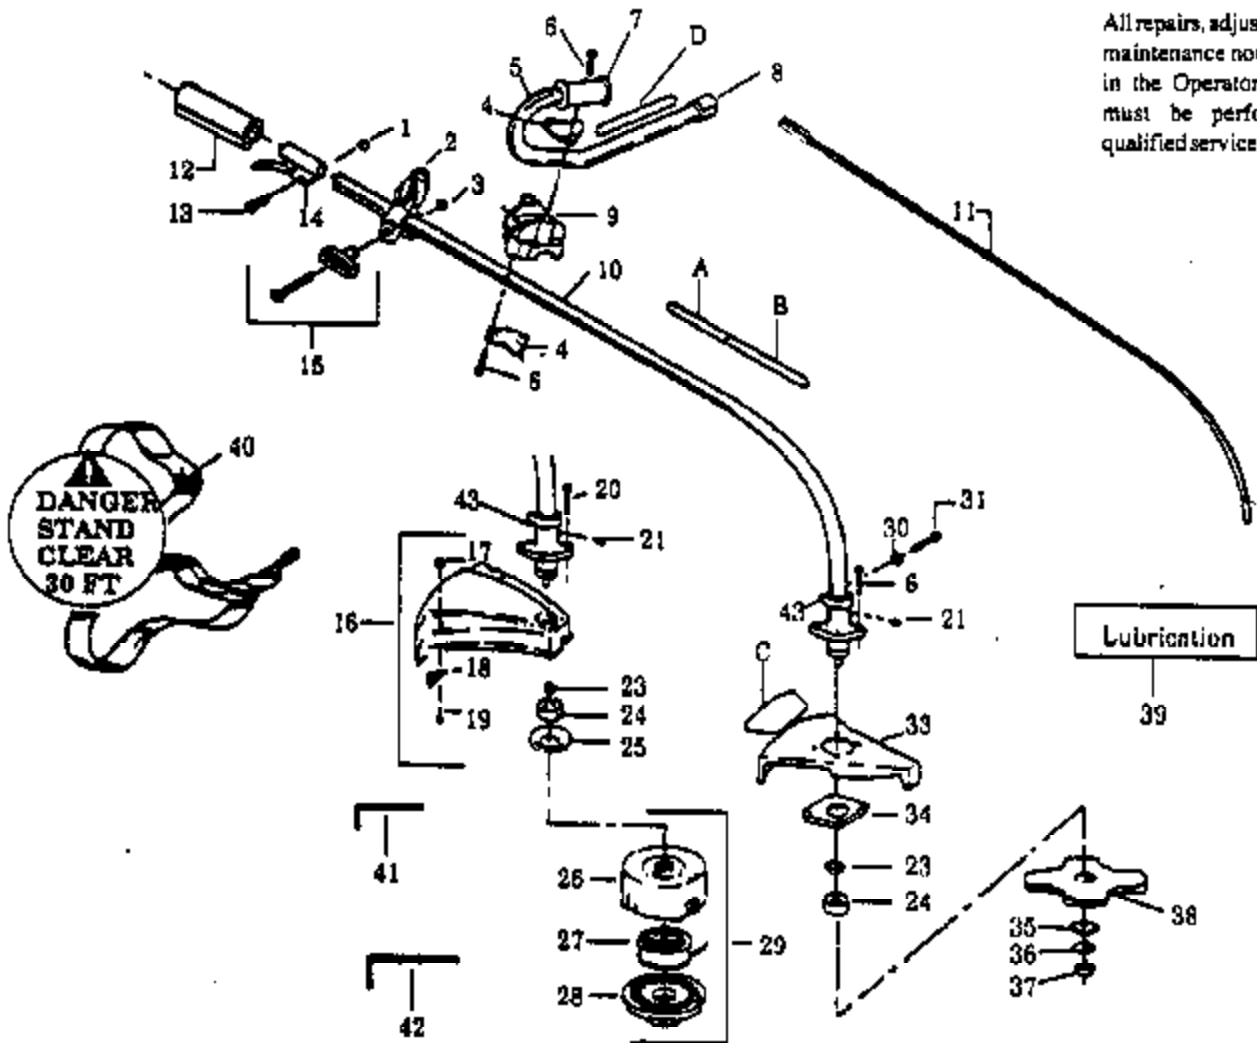

## ▲ WARNING

All repairs, adjustments and maintenance not described in the Operator's Manual must be performed by qualified service personnel.

Ref #	Part Number	Qty	Description
1	530015768		Nut
2	530094598		Clamp Harness Assy.
3	530015197		Nut
4	530094572		Handlebar Bracket
5	530014098		Handlebar
6	530015791		Screw
7	530092086		Handlebar Grip
8	530092192		Handlebar Cap
9	530012207		Handlebar Clamp
10	530094756		Drive Shaft Housing
11	530094555		Drive Shaft
12	530027595		Drive Shaft Grip
13	530015774		Screw
14	530010959		Throttle Lever Assy. (Inc.1,13)
15	530069252		"T" Handle Kit
16	530069256		Shield Kit Assy. (Inc.17 - 19)
17	530015217		Locknut
18	530094570		Line Limiter
19	530015037		Screw
20	530015790		Screw
21	530015518		Screw
23	530092216		Washer
24	530092359		Dust Cup
25	530094571		Grass Washer
26	530094620		Hub Assy.
27	952702556		Spool w/Line
28	530094494		Cover
29	530702553		Cutting Head Assy. (Inc.26 - 28)
30	530092227		Washer
31	530625509		Screw
33	530094758		Shield
34	530027615		Shield Retention Plate
35	530015792		Washer
36	530015492		Washer
37	530093748		Nut
38	952701546		Weed Blade
39	530030102		Shaft Lubrication
40	530094638		Shoulder Strap
41	530031111		Hex Wrench (5/32)
42	530031098		Hex Wrench (3/16)
43	530094581		Bearing Housing Assy. (Inc.23 & 24)