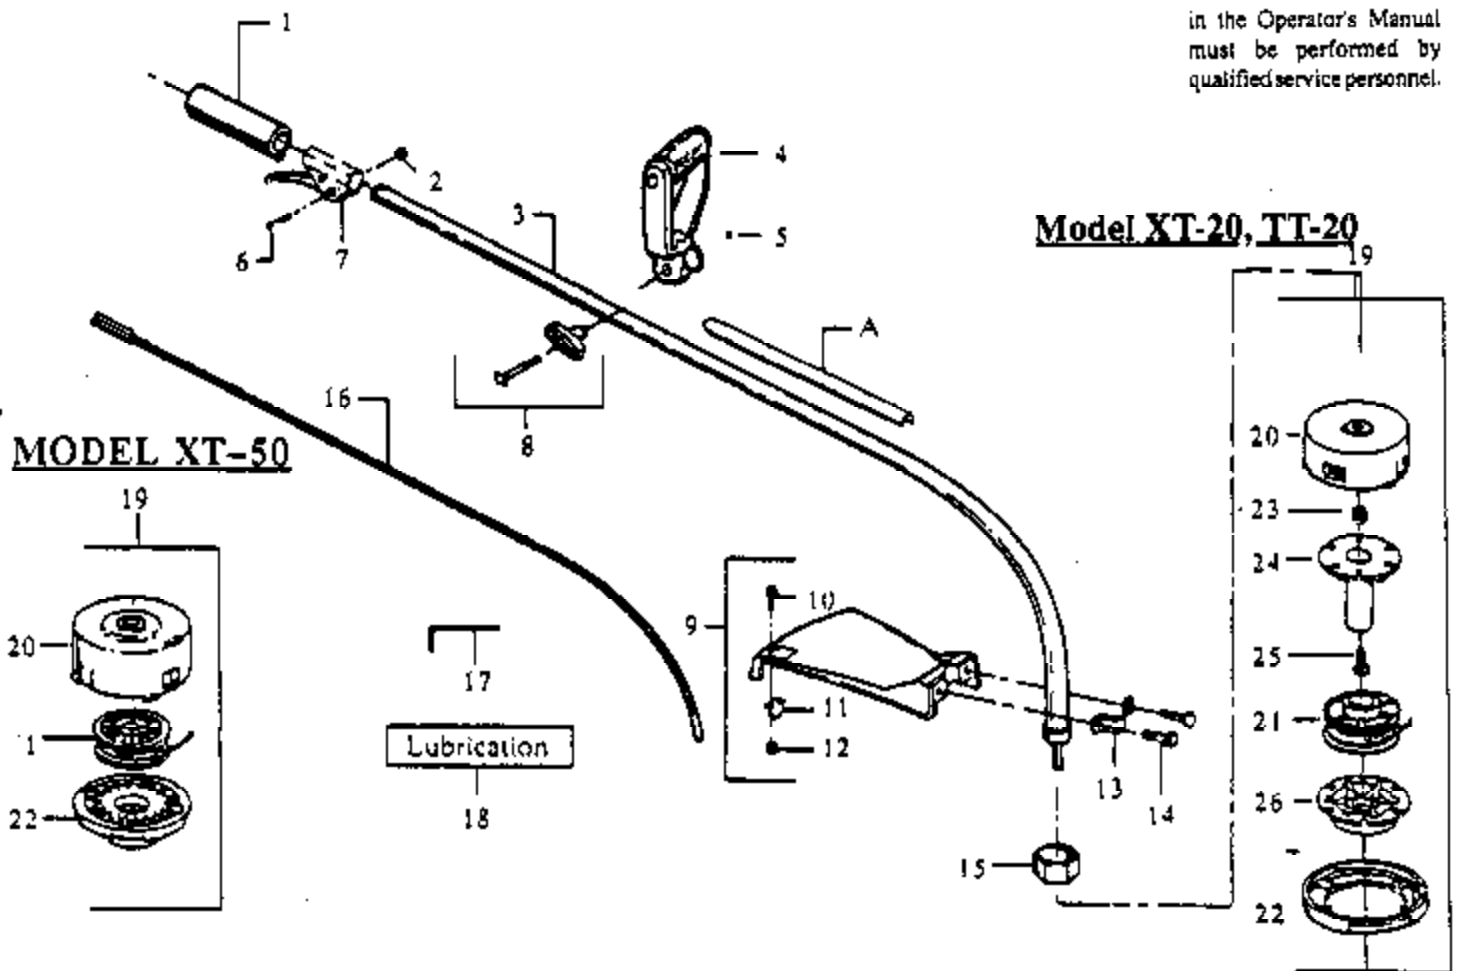

Ref #	Part Number	Qty	Description
1	530035014		Metering Diaphragm
2	530035151		Metering Diaphragm Gasket
3	530035211		Circuit Plate Gasket
4	530035212		Mixture Needle
5	530035214		Mixture Needle Spring
6	530035217		Mixture Needle Washer
7	530035218		"O" Ring Mixture
8	530035166		Fuel Pump Diaphragm
9	530035164		Fuel Pump Gasket
10	530035203		Idle Speed Screw
11	530035208		Idle Speed Spring
12	530035028		Metering Lever Pin Included in Carburetor Kwik Repair Kit.
13	530035031		Metering Lever Included in Carburetor Kwik Repair Kit.
14	530035188		Metering Lever Spring Included in Carburetor Kwik Repair Kit.
15	530035106		Inlet Needle Valve Included in Carburetor Kwik Repair Kit.
16	530035178		Fuel Inlet Screen Included in Carburetor Kwik Repair Kit.
17	530035264		Carb. Kwik Repair Kit
18	530035219		Carb. Gasket/Diaphragm Kit

TT-20 Gas Turbine Page 2 of 7
TOP WA 11 BRE

▲ WARNING

All repairs, adjustments and maintenance not described in the Operator's Manual must be performed by qualified service personnel.

Ref #	Part Number	Qty	Description
1	530027595		Grip
2	530015768		Nut
3	530094754		Model XT-20,TT-20
3	530094755		Model XT-50
4	530010957		Handle Assy.
5	530015197		Nut
6	530015774		Screw
7	530010959		Throttle Housing Assy.
8	530069252		"T" Handle Kit
9	530069282		Shield Kit Assy. (Inc.10,11,12,14)
10	530015337		Screw
11	530094570		Line Limiter
12	530015217		Locknut
13	530093653		Shield Bracket
14	530092243		Screw
15	530094543		Dust Cap
16	530094671		Model XT-20,TT-20
16	530094551		Model XT-50
17	530031111		Hex Wrench (5/32)
18	530030102		Shaft Lubrication
19	530702555		Model XT-20,TT-20
19	952702553		Model XT-50
20	530094562		Model XT-20,TT-20
20	530094620		Model TT-50
21	952702556		Model XT-20, TT-20, TT-50
22	530094521		Model XT-20,TT-20
22	530094494		Model TT-50
23	530094525		Spring Model XT-20,TT-20
24	530094523		Spool Post Model XT-20,TT-20
25	530015542		Screw Model XT-20,TT-20
26	530094522		Release Button Model XT-20,TT-20
A	530027871		Warning Decal