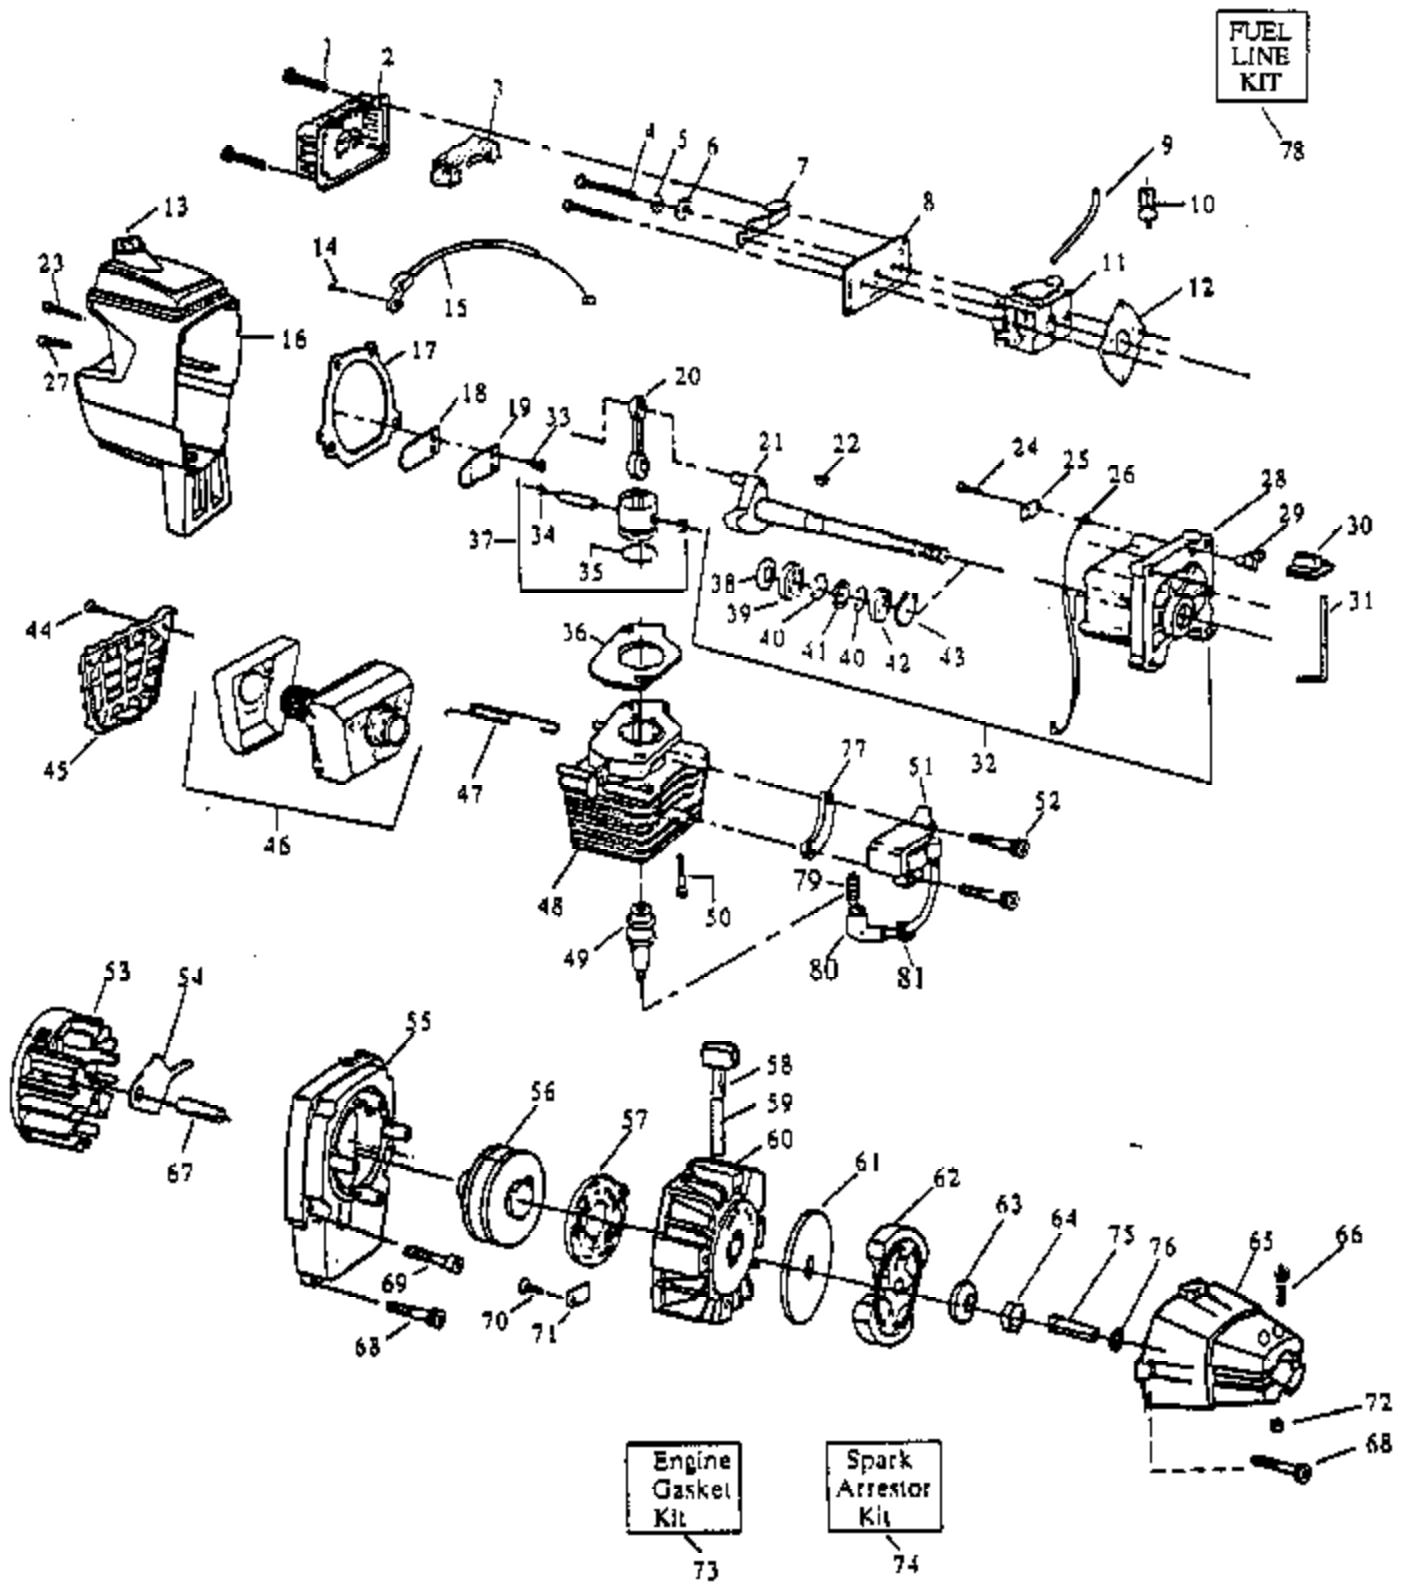

Ref #	Part Number	Qty	Description
1	530015773		Screw
2	530027529		Air Filter Cover
3	530027530		Air Filter
4	530015766		Screw
5	530027528		Spacer
6	530015254		Wave Washer
7	530027526		Choke Shutter
8	530027527		Air Filter Plate
9	530021076		Fuel Line Kit
10	530010897		Fuel Pick-up Assy.
11	530035262		Model XT-20,TT-20 (WA-207)
11	530035259		Model XT-50 (WA-199)
12	530019156		Carburetor Gasket
13	530010807		Fuel Cap Assy.
14	530015775		Screw
15	530027955		Model XT-20,TT-20
15	530027549		Model XT-50
16	530027982		Model XT-20
16	530027982		Model XT-50
17	530019154		Crankcase/Shroud Gasket
18	530027593		Reed
19	530027594		Reed Stop
20	530014005		Model XT-20,TT-20
20	530010960		Model XT-50
21	530010945		Model XT-20,TT-20
21	530010934		Model XT-50
22	530015126		Flywheel Key
23	530015772		Screw
24	530015780		Screw
25	530027546		Kill Switch Insulator
26	530027547		Lead Wire
27	530015771		Screw
28	530014016		Crankcase Assy. (Inc.39 - 42)
29	530027545		Kill Switch Ramp
30	530027958		Kill Switch Button
31	530027959		Kill Switch Spring
32	530014004		Model XT-20,TT-20
32	530014015		Model XT-50
33	530015241		Screw
34	530015162		Piston Pin Retainer
35	530026413		Model XT-20,TT-20
35	530025875		Model XT-50
36	530019161		Cylinder Gasket
37	530069274		Model XT-20,TT-20
37	530069275		Model XT-50
38	530015788		Spacer
39	530032103		Inner Bearing
40	530015787		Retaining Ring
41	530019158		Crankshaft Seal
42	530032102		Outer Bearing
43	530015789		Crankshaft Retaining Ring
44	530015717		Screw
45	530027881		Muffler Guard
46	530069257		Muffler Kit
47	530024903		Muffler Attachment Spring
48	530012244		Model XT-20,TT-20

TT-20 Gas Trim Page 6 of 7
POWER UNIT
Carburetor Gasket