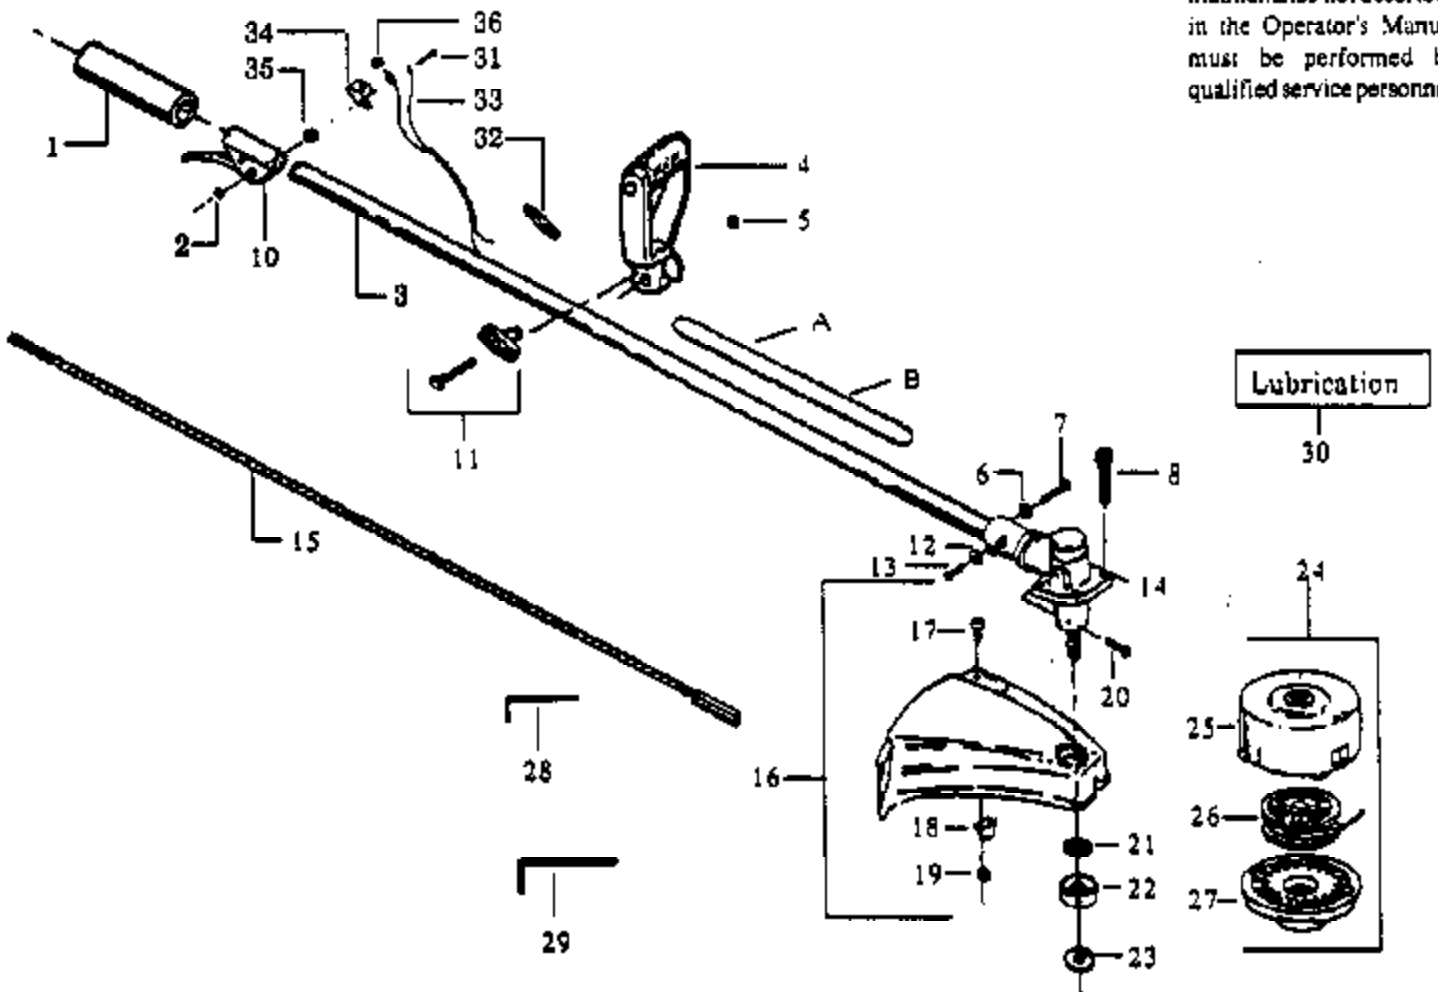

▲ WARNING

All repairs, adjustments and maintenance not described in the Operator's Manual must be performed by qualified service personnel.

Ref #	Part Number	Qty	Description
1	530027595		Drive Shaft Grip
2	530015768		Nut
3	530094757		Drive Shaft Housing
4	530010957		Handle
5	530015197		Nut
6	530001677		Lockwasher
7	530001711		Screw
8	530015790		Screw
10	530010959		Throttle Lever Assy. w/Lock (Inc.2 & 9)
11	530069252		"T" Handle Assy.
12	530015328		Lockwasher
13	530091612		Screw
14	530094568		Gear Box Assy.
15	530094566		DRIVE SHAFT
16	530069256		Shield Kit Assy. (Inc.17 - 19)
17	530015037		Screw
18	530094570		Line Limiter
19	530015217		Locknut
20	530094616		Screw
21	530094640		Seal
22	530094639		Dust Cup
23	530094571		Grass Washer
24	952702554		Cutting Head Assy. (Inc.25 - 27)
25	530094759		Hub Assy.
26	952702556		Spool w/Line
27	530094494		Cover
28	530031111		Hex Wrench (5/32)
29	530031098		Hex Wrench (3/16)
30	530030102		Shaft Lubrication
31	530015767		Screw
32	530027893		Terminal Lock
33	530029076		Wire Harness Assy.
34	530029090		Kill Switch Bracket
35	530027689		Spacer
36	530023575		Nut

TT-125 Gas Trimmer Page 2 of 5
CUTTING & DRIVE SHAFT