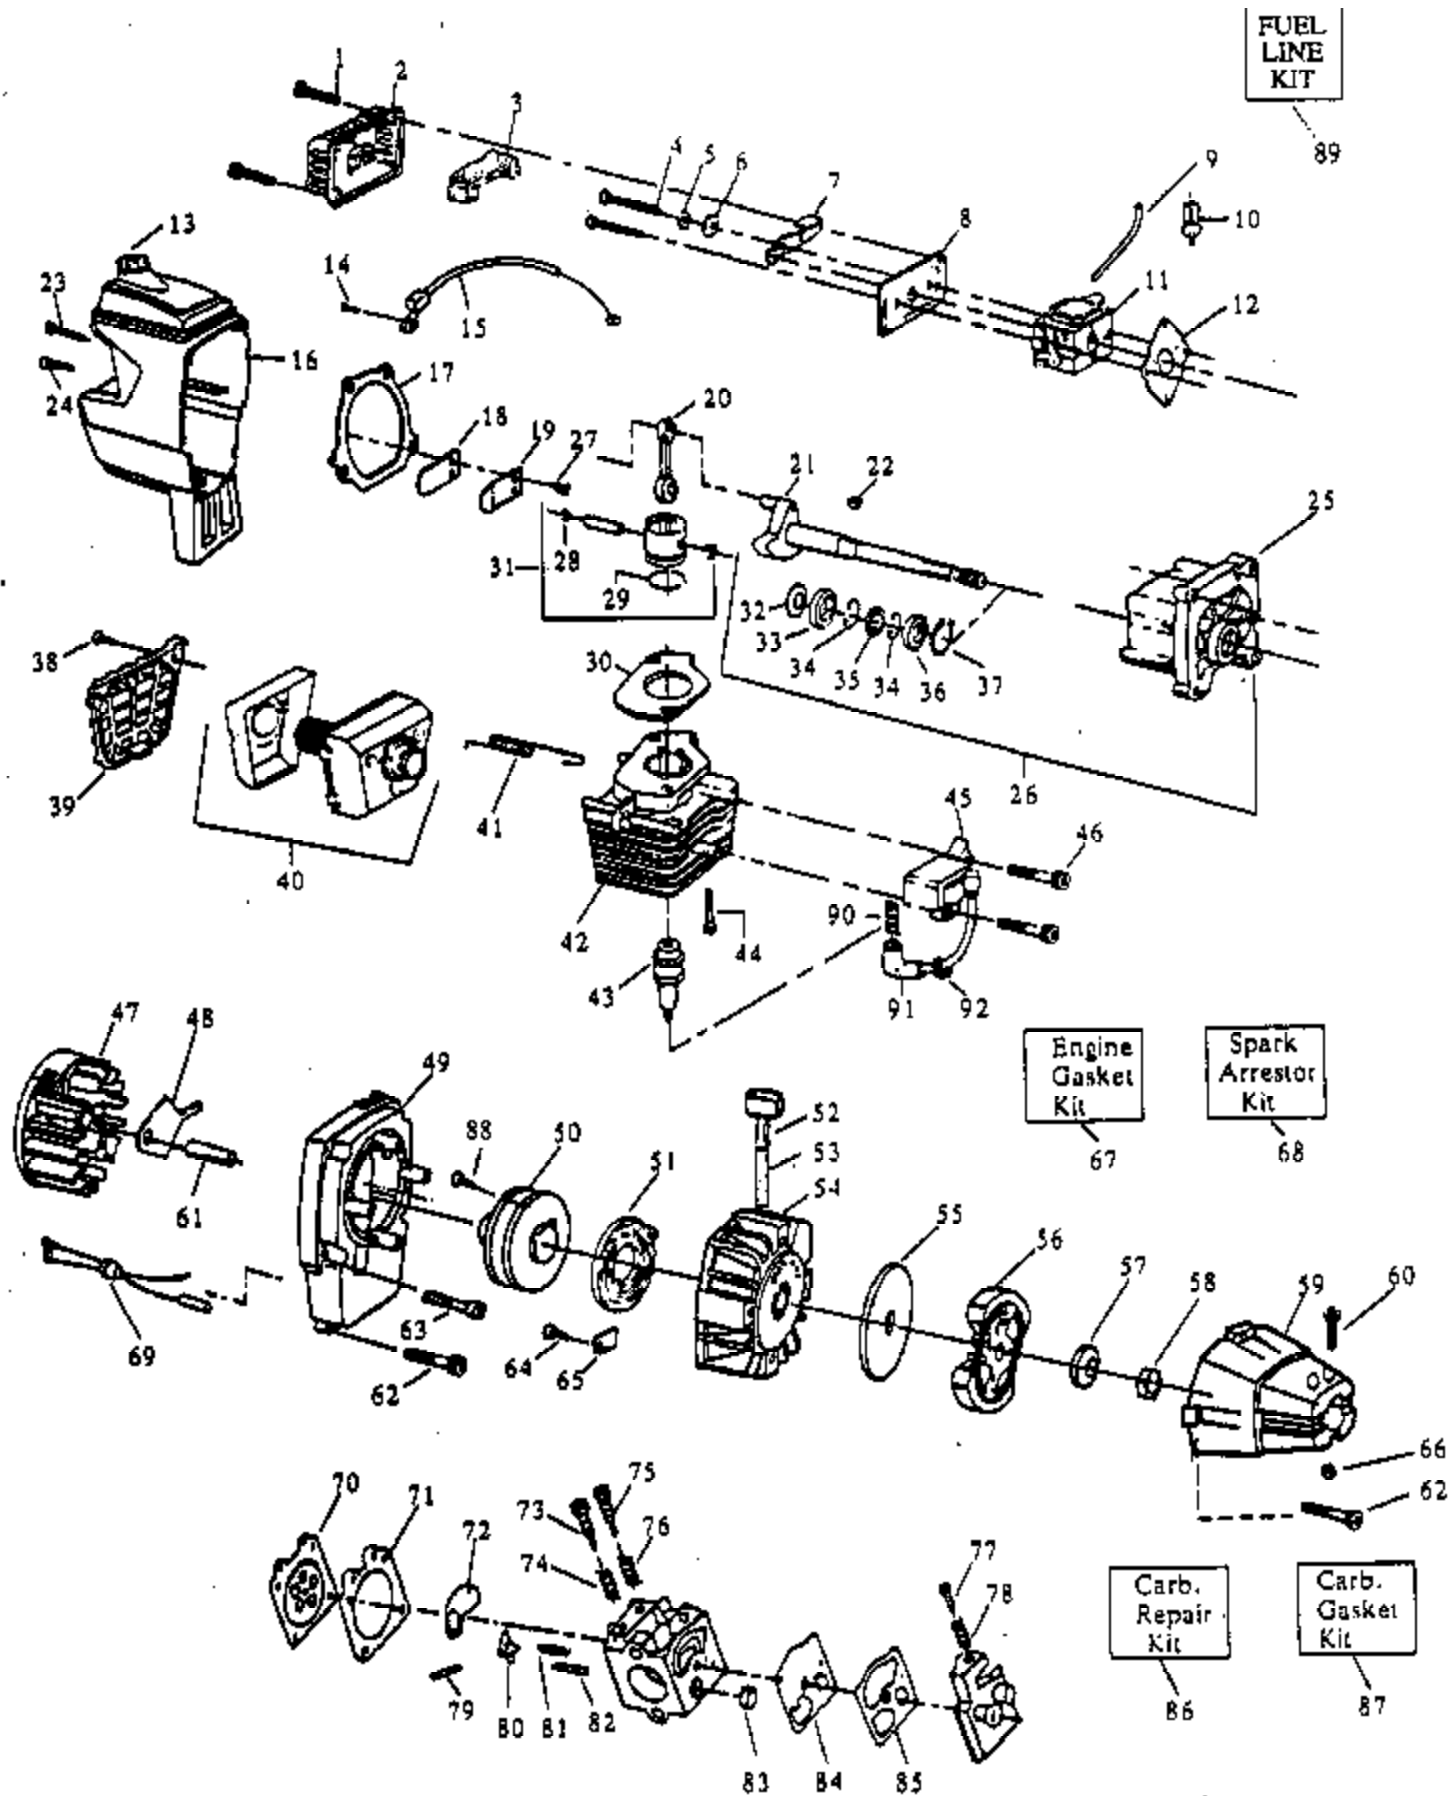

Ref #	Part Number	Qty	Description
1	530015773		Screw
2	530027529		Air Filter Cover
3	530027530		Air Filter
4	530015766		Screw
5	530027528		Spacer
6	530015254		Wave Washer
7	530027526		Choke Shutter
8	530027527		Air Filter Plate
9	530021076		Fuel Line
10	530010897		Fuel Pick-Up Assy.
11	530035259		Carburetor (WA-199)
12	530019156		Carburetor Gasket
13	530010807		Fuel Cap Assy.
14	530015775		Screw
15	530027549		Throttle Cable Assy.
16	530027982		Shroud & Tank Assy.
17	530019154		Gasket
18	530027593		Reed
19	530027594		Reed Stop
20	530010960		Connecting Rod Assy. (Incl. Bearings)
21	530010934		Crankshaft Assy.
22	530015126		Flywheel Key
23	530015772		Screw
24	530015771		Screw
25	530014016		Crankcase Assy. (Inc.33 - 36)
26	530014015		Crankcase & Crankshaft Assy. (Inc.21, 28, 32 - 37)
27	530015241		Screw
28	530015162		Piston Pin Retainer
29	530025875		Piston Ring
30	530019161		Cylinder Gasket
31	530069275		Piston Kit (Inc.34, 35 & Pin)
32	530015788		Spacer
33	530032103		Inner Bearing
34	530015787		Retaining Ring
35	530019158		Crankshaft Seal
36	530032102		Outer Bearing
37	530015789		Crankshaft Retaining Ring
38	530015717		Screw
39	530027781		Muffler Guard
40	530069257		Muffler Kit
41	530024903		Muffler Spring
42	530012235		Cylinder
43	530030077		Spark Plug
44	530015239		Screw
45	530039134		Ignition Module Kit
46	530015128		Screw
47	530039136		Flywheel Assy.
48	530027572		Flywheel Counterweight
49	530027947		Fan Housing
50	530069291		Starter Pulley Kit
51	530027531		Starter Spring
52	530027569		Starter Handle
53	530069232		Rope Kit
54	530014009		Pulley Housing Assy.
55	530094189		Clutch Washer
56	530069254		Clutch Assy. Kit

TT-125 Gas Engine
POWER UNIT