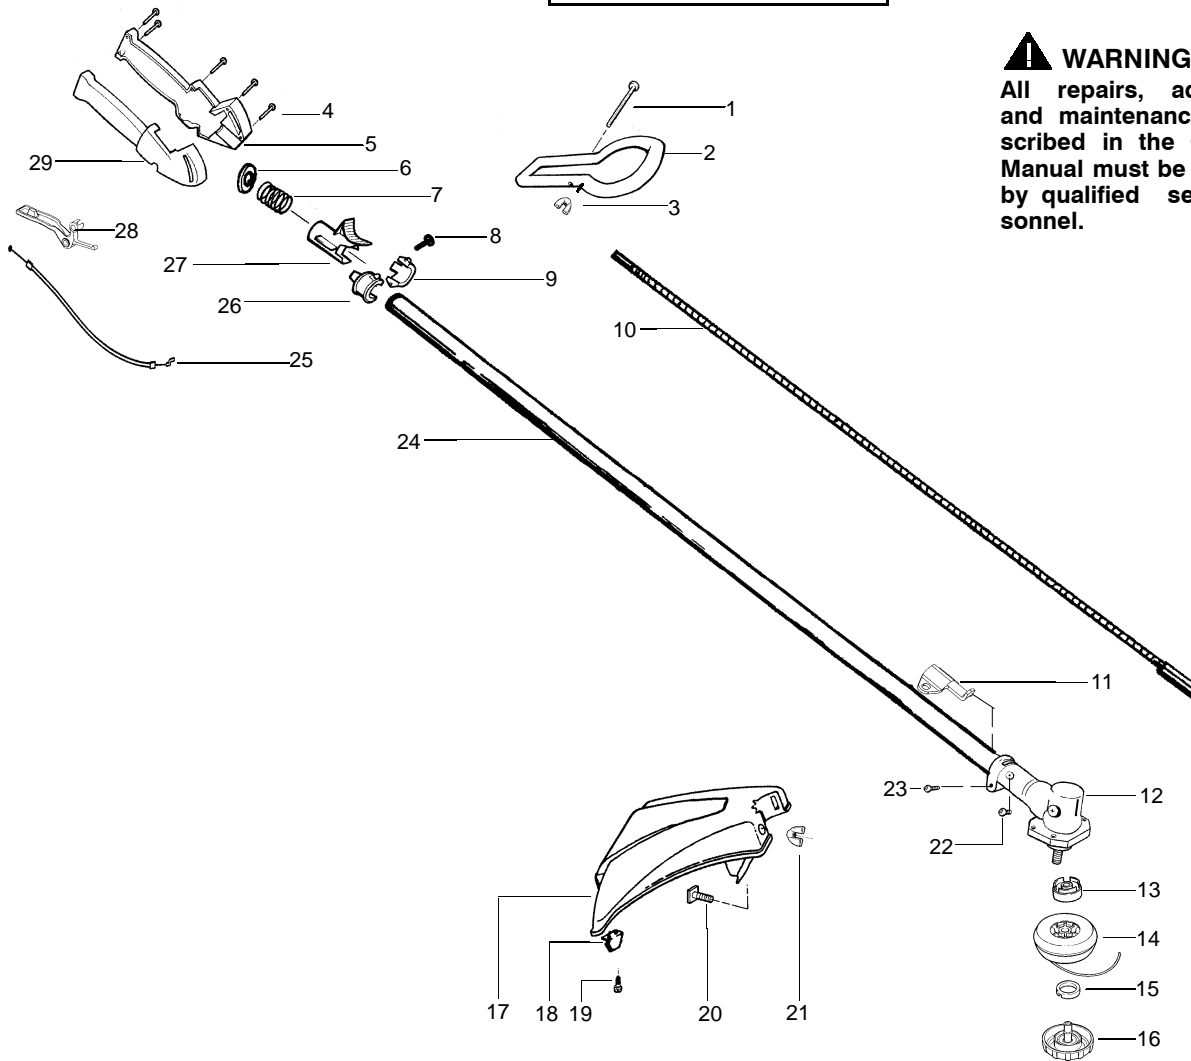

TYPE 1,2,3,4

⚠ WARNING
All repairs, adjustments and maintenance not described in the Operator's Manual must be performed by qualified service personnel.

| Ref. | Part No. | Description | Ref. | Part No. | Description |
|------|-----------|---------------------------------|-----------|-----------|-------------------------|
| 1. | 530016173 | Bolt-Handle | 20. | 530015820 | Bolt-Shield |
| 2. | 530047919 | Handle-Assist | 21. | 530016118 | Wingnut |
| 3. | 530016118 | Wingnut | 22. | 530016371 | Screw |
| 4. | 530016179 | Screw | 23. | 530016014 | Screw |
| 5. | 530047924 | Hsg.-Throttle (Left) | 24. | 530071453 | Assy-Drive Shaft Hsg. |
| 6. | 530016193 | Washer | 25. | 530055546 | Assy-Throttle Cable |
| 7. | 530042084 | Spring-Compression | 26. | 530054160 | Locator-right |
| 8. | 530015810 | Screw | 27. | 530049015 | Actuator |
| 9. | 530049016 | Locator-left | 28. | 530038682 | Trigger - Throttle |
| 10. | 530095982 | Drive Shaft - Flex | 29. | 530047923 | Throttle Hsg. (Right) |
| 11. | 530095812 | Bracket-Shield | Not Shown | | |
| 12. | 530071584 | Assy-Gearbox | --- | | Manual-Operator's |
| 13. | 530095814 | Dust Cup | | | (Type 1) |
| 14. | 952711597 | Assy. - Wound Hub(incl.#15) | | | (Type 2) |
| 15. | 530403949 | Guide - Line | | | (Type 3,4) |
| 16. | 530054224 | Assy. - Cap 3/8" | | | Shaft Warning Decal |
| 17. | 530069779 | Kit-Shield Ass'y. (Incl. 18-21) | | | Decal-Start Instruction |
| 18. | 530095387 | Line Limiter | | | |
| 19. | 530015805 | Screw-Line Limiter | | | |