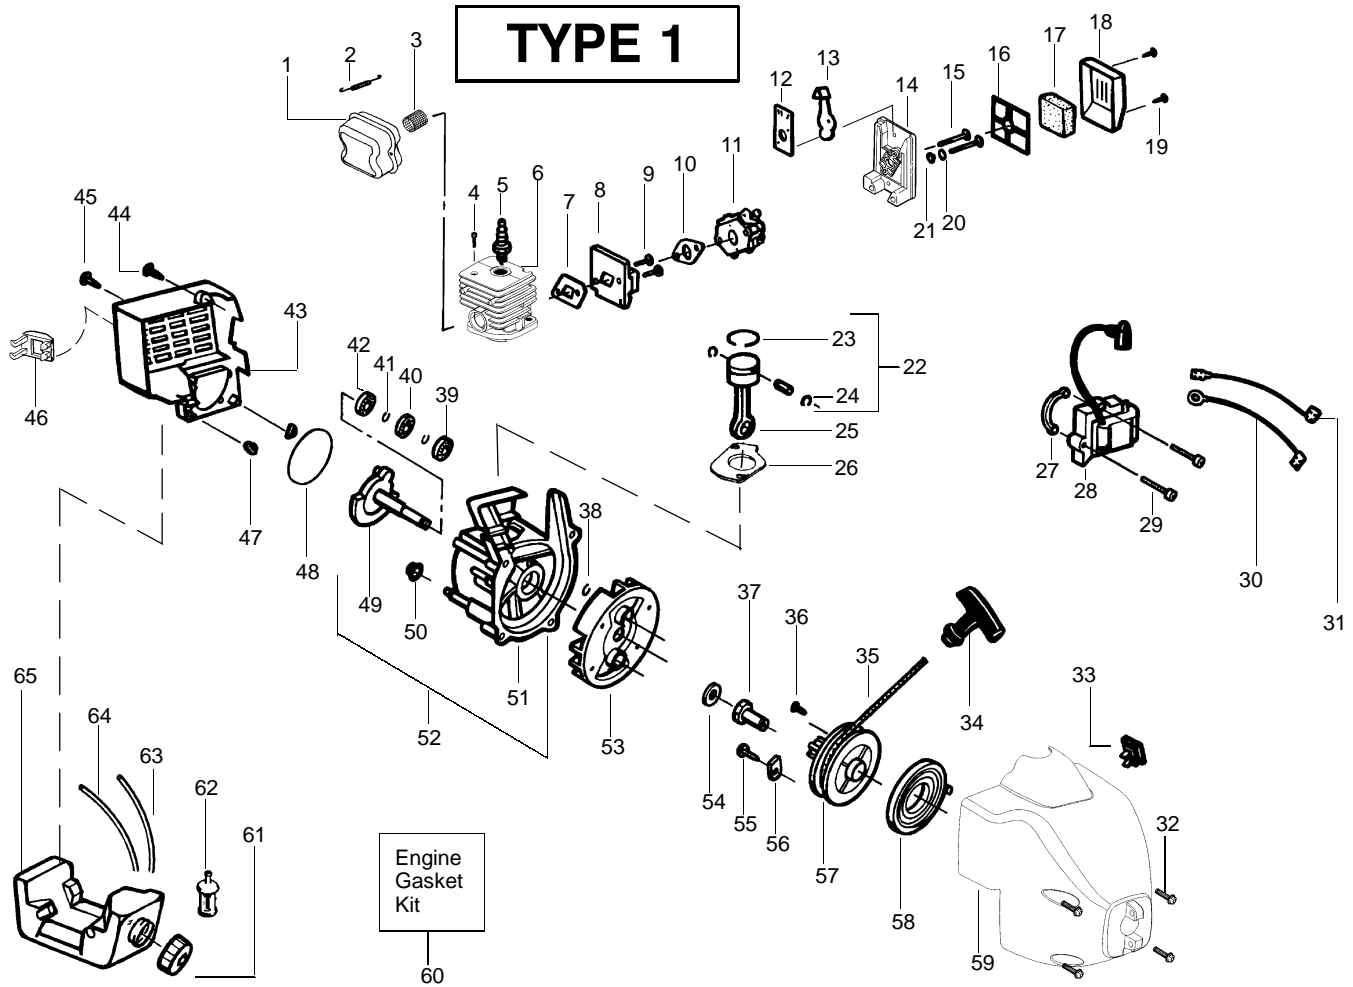

Ref.	Part No.	Description	Ref.	Part No.	Description	Ref.	Part No.	Description
1.	530071390	Kit - Muffler (incl. 2,3)	23.	530053565	Ring-Piston	47.	530036793	Isolator-Shroud
2.	530042088	Muffler Spring	24.	530015162	Retainer-Piston Pin	48.	530071329	O-Ring-C'case/Shrd
3.	530071391	Screen-Spark Arrestor	25.	530069615	Assy-Connecting	49.	530012413	Assy-Crankshaft
4.	530015953	Screw-Cylinder	26.	530071329	Gasket-Cylinder	50.	530036792	Isolator-Crankcase
5.	952030201	Spark Plug (RCJ 8Y)	27.	530036145	Spacer-Module	51.	530012414	Assy-Crankcase (Incl. 39-42)
6.	530069757	Kit - Cylinder	28.	530039211	Ignition Module	52.	530071337	Assy-C'case & C'shaft (Incl. 38,49,51)
7.	530071329	Gasket-Cylind./Carb.	29.	530015954	Screw	53.	530069886	Assy-Flywheel
8.	530069758	Kit - Carb. Adaptor	30.	530054448	Assy-Ground Wire	54.	530015828	Washer-Flat
9.	530015849	Screw	31.	530054449	Assy-Lead Wire	55.	530016224	Screw
10.	530071329	Gasket-Carb.	32.	530015810	Screw	56.	530053985	Retainer-Can
11.	530069754	Kit - Carburetor Ass'y (Incl. Limiter Cap)	33.	530069572	Kit - Switch	57.	530071324	Kit-Starter Pulley (Incl. 36)
12.	530038747	Choke Plate Mounting	34.	530027569	Handle-Starter	58.	530042086	Spring-Starter
13.	530035499	Choke Shutter	35.	530071325	Kit - Rope	59.	530071415	Assy. - Fan Housing
14.	530052431	Air Box	36.	530016326	Screw	60.	530071329	Kit-Engine Gasket (Incl. 7,10,26,48)
15.	530015887	Screw	37.	530027953	Coupling-Drive	61.	530014347	Assy-Fuel Cap
16.	530036569	Plate - Filter Support	38.	530015941	Retain. Ring-C'shaft	62.	530095646	Assy-Fuel Pickup
17.	530036575	Foam-Air Filter	39.	530032124	Bearing-Outer	63.	530069247	Kit-Fuel Line (Small)
18.	530036568	Cover-Air Filter	40.	530019179	Seal-C'case	64.	530069216	Kit-Fuel Line (Large)
19.	530015957	Screw	41.	530015945	Retainer Ring-C'case	65.	530049299	Assy-Fuel Tank (Incl. cap, filter, fuel lines)
20.	530015852	Spacer-Choke	42.	530032125	Bearing-Inner			
21.	530015254	Washer	43.	530049233	Shroud-Rear			
22.	530069987	Kit - Piston (Incl. 23, 24 & Pin)	44.	530015934	Screw			
			45.	530015810	Screw			
			46.	530054536	Guard-Muffler			

✓ = NEW PART NUMBER FOR THIS IPL

★ = REFER TO THE SERVICE REFERENCE INDICATED FOR MORE INFORMATION. (LOCATED AT END OF IPL)