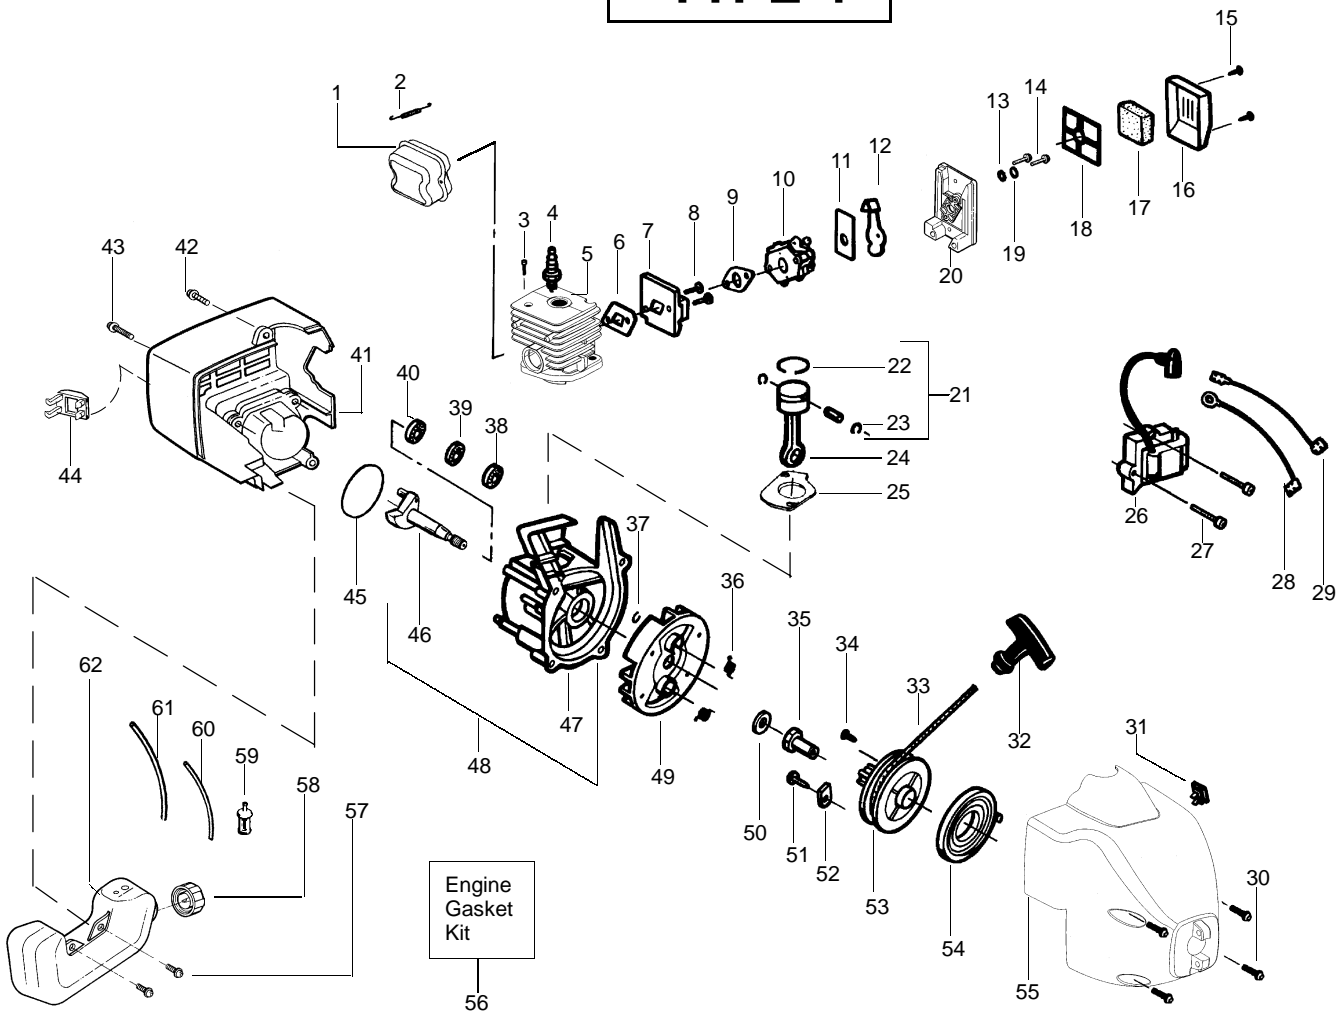

TYPE 4

Ref.	Part No.	Description	Ref.	Part No.	Description	Ref.	Part No.	Description
1.	530071396	Kit - Muffler (incl. 2 & spark arrestor screen)	22.	530055120	Piston Ring	45.	530071363	O-Ring-C'case(kit)
2.	530042088	Muffler Spring	23.	530015162	Retainer-Piston Pin	46.	530012413	Assy-Crankshaft
3.	530015953	Screw-Cylinder	24.	530069945	Assy-Connecting Rod	47.	530071627	Kit-Crankcase (Incl. 38-40)
4.	952030249	Spark Plug (RCJ 6Y)	25.	530071363	Gasket-Cylinder(kit)	48.	530071337	Assy-C'case & C'shaft (Incl. 37,46,47)
5.	530071359	Kit - Cylinder	26.	530039211	Ignition Module	49.	530069886	Assy-Flywheel
6.	530071363	Gasket-Cyl/Carb.(kit)	27.	530015954	Screw	50.	530015828	Washer-Flat
7.	530056404	Adaptor-carb.	28.	530054448	Assy-Ground Wire	51.	530015775	Screw
8.	530016014	Screw	29.	530054449	Assy-Leadwire	52.	530053985	Retainer-Pulley
9.	530071363	Gasket-Carb.(kit)	30.	530015810	Screw	53.	530071324	Kit-Starter Pulley (Incl. 34)
10.	---	Kit-Carb.	31.	530069572	Kit-Switch	54.	530042086	Spring-Starter
	530069754	(WA-226)	32.	530027569	Handle-Starter	55.	530071415	Assy-Fan Housing
	530071635	(WT-631)	33.	530071325	Kit - Rope	56.	530071363	Kit-Engine Gasket (Incl. 6,9,25,45)
11.	530038747	Plate-Choke Mounting	34.	530016326	Screw	57.	530016379	Retainer-Tank
12.	530035499	Lever-Choke	35.	530027953	Coupling-Drive	58.	530014347	Assy-Fuel Cap
13.	530015254	Washer	36.	530023817	Spring-Starter Dog	59.	530095646	Assy-Fuel Pickup
14.	530016353	Screw	37.	530015941	Retain. Ring-C'shaft	60.	530069216	Kit-Fuel Line
15.	530016349	Screw	38.	530055728	Bearing-Outer	61.	530069247	Kit-Fuel Line
16.	530036568	Cover-Air Box	39.	530071615	Kit-Seal C'case	62.	530056732	Assy-Fuel Tank (Incl. cap,filter,lines)
17.	530036575	Foam-Air Filter	40.	530032125	Bearing-Inner			
18.	530036569	Plate-Air Filter Support	41.	530056547	Shroud			
19.	530015852	Spacer-Choke	42.	530015886	Screw			
20.	530052431	Box-Air	43.	530015810	Screw			
21.	530071357	Kit - Piston (Incl. 22, 23)	44.	530054536	Guard-Muffler			

✓ = NEW PART NUMBER FOR THIS IPL   * = REFER TO THE SERVICE REFERENCE INDICATED FOR MORE INFORMATION. (LOCATED AT END OF IPL)