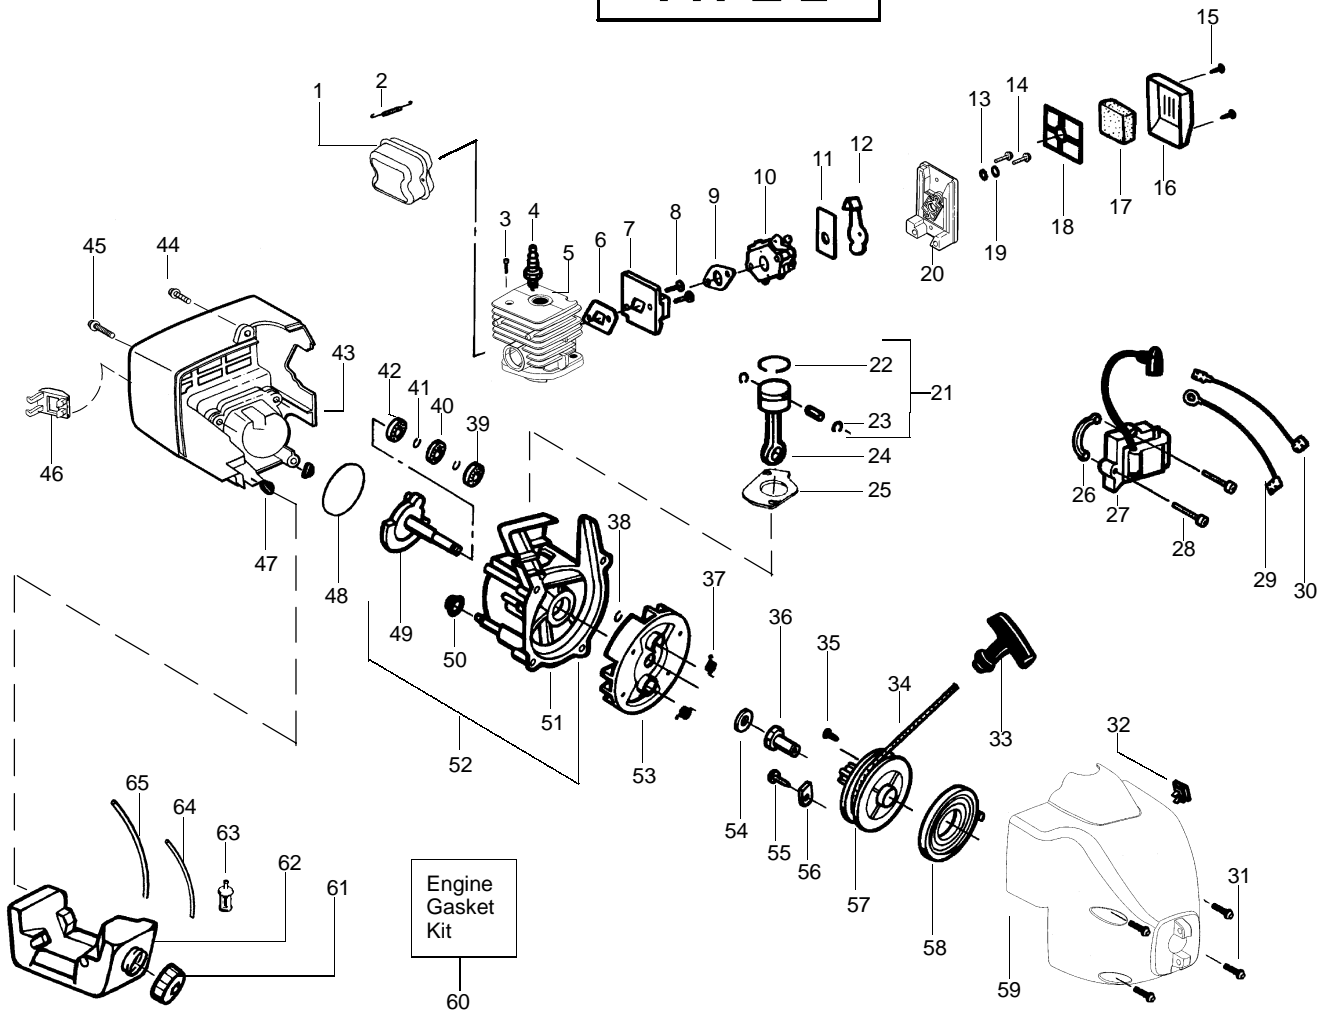

TYPE 2

Ref.	Part No.	Description	Ref.	Part No.	Description	Ref.	Part No.	Description
1.	530071396	Kit - Muffler (incl. 2 & spark arrestor screen)	22.	530055120	Piston Ring	47.	530036793	Isolator-Shroud
2.	530042088	Muffler Spring	23.	530015162	Retainer-Piston Pin	48.	530071363	O-Ring-C'case(kit)
3.	530015953	Screw-Cylinder	24.	530069945	Assy-Connecting Rod	49.	530012413	Assy-Crankshaft
4.	952030249	Spark Plug (RCJ 6Y)	25.	530071363	Gasket-Cylinder(kit)	50.	530036792	Isolator-Crankcase
5.	530071359	Kit - Cylinder	26.	530036145	Spacer-Module	51.	530012414	Assy-Crankcase (Incl. 39-42)
6.	530071363	Gasket-Cyl/Carb.(kit)	27.	530039211	Ignition Module	52.	530071337	Assy-C'case & C'shaft (Incl. 38,49,51)
7.	530055535	Adaptor-carb.	28.	530015954	Screw	53.	530069886	Assy-Flywheel
8.	530016014	Screw	29.	530054448	Assy-Ground Wire	54.	530015828	Washer-Flat
9.	530071363	Gasket-Carb.(kit)	30.	530054449	Assy-Leadwire	55.	530015775	Screw
10.	530069754	Kit-Carb. (WA226) (Incl. Limiter Cap)	31.	530015810	Screw	56.	530053985	Retainer-Pulley
11.	530038747	Plate-Choke Mounting	32.	530069572	Kit-Switch	57.	530071324	Kit-Starter Pulley (Incl. 35)
12.	530035499	Lever-Choke	33.	530027569	Handle-Starter	58.	530042086	Spring-Starter
13.	530015254	Washer	34.	530071325	Kit - Rope	59.	530071415	Assy-Fan Housing
14.	530016353	Screw	35.	530016326	Screw	60.	530071363	Kit-Engine Gasket (Incl. 6,9,25,48)
15.	530015957	Screw	36.	530027953	Coupling-Drive	61.	530014347	Assy-Fuel Cap
16.	530036568	Cover-Air Box	37.	530023817	Spring-Starter Dog	62.	530049299	Assy-Fuel Tank (Incl. cap,filter,lines)
17.	530036575	Foam-Air Filter	38.	530015941	Retain. Ring-C'shaft	63.	530095646	Assy-Fuel Pickup
18.	530036569	Plate-Air Filter Support	39.	530032124	Bearing-Outer	64.	530069247	Kit-Fuel Line
19.	530015852	Spacer-Choke	40.	530019179	Seal-C'case	65.	530069216	Kit-Fuel Line
20.	530052431	Box-Air	41.	530015945	Retainer Ring-C'case			
21.	530071357	Kit - Piston (Incl. 22, 23)	42.	530032125	Bearing-Inner			
			43.	530049233	Shroud			
			44.	530015934	Screw			
			45.	530015810	Screw			
			46.	530054536	Guard-Muffler			

✓ = NEW PART NUMBER FOR THIS IPL   ★ = REFER TO THE SERVICE REFERENCE INDICATED FOR MORE INFORMATION. (LOCATED AT END OF IPL)