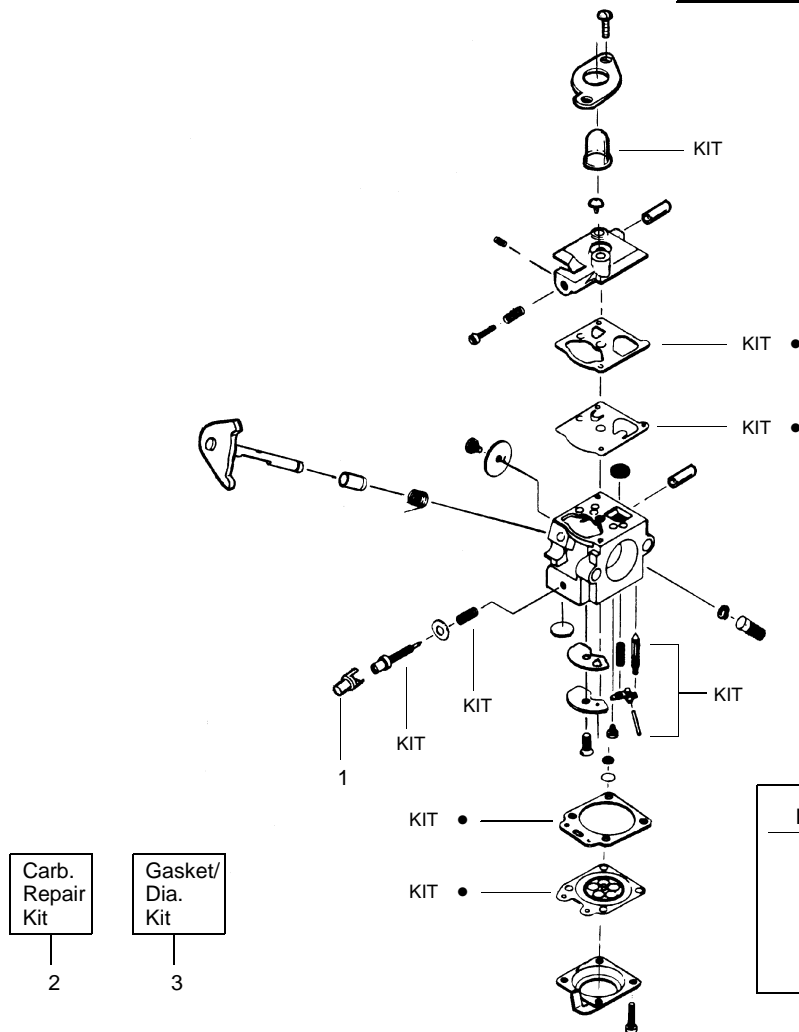

Carburetor Assembly #530069754 (WA-226)

TYPE 1,2,3,4

Ref.	Part No.	Description
1.	530038403	Limiter Cap
2.	530069842	Carburetor Repair Kit (KIT = Indicates Contents)
3.	530069844	Gasket Diaphragm Kit (• = Indicates Contents)

Kit - Carburetor Assembly No. 530071635 - WT-631

Note: No Repair kits are available for this carburetor, please order the complete assembly part number 530-071635 (WT-631)