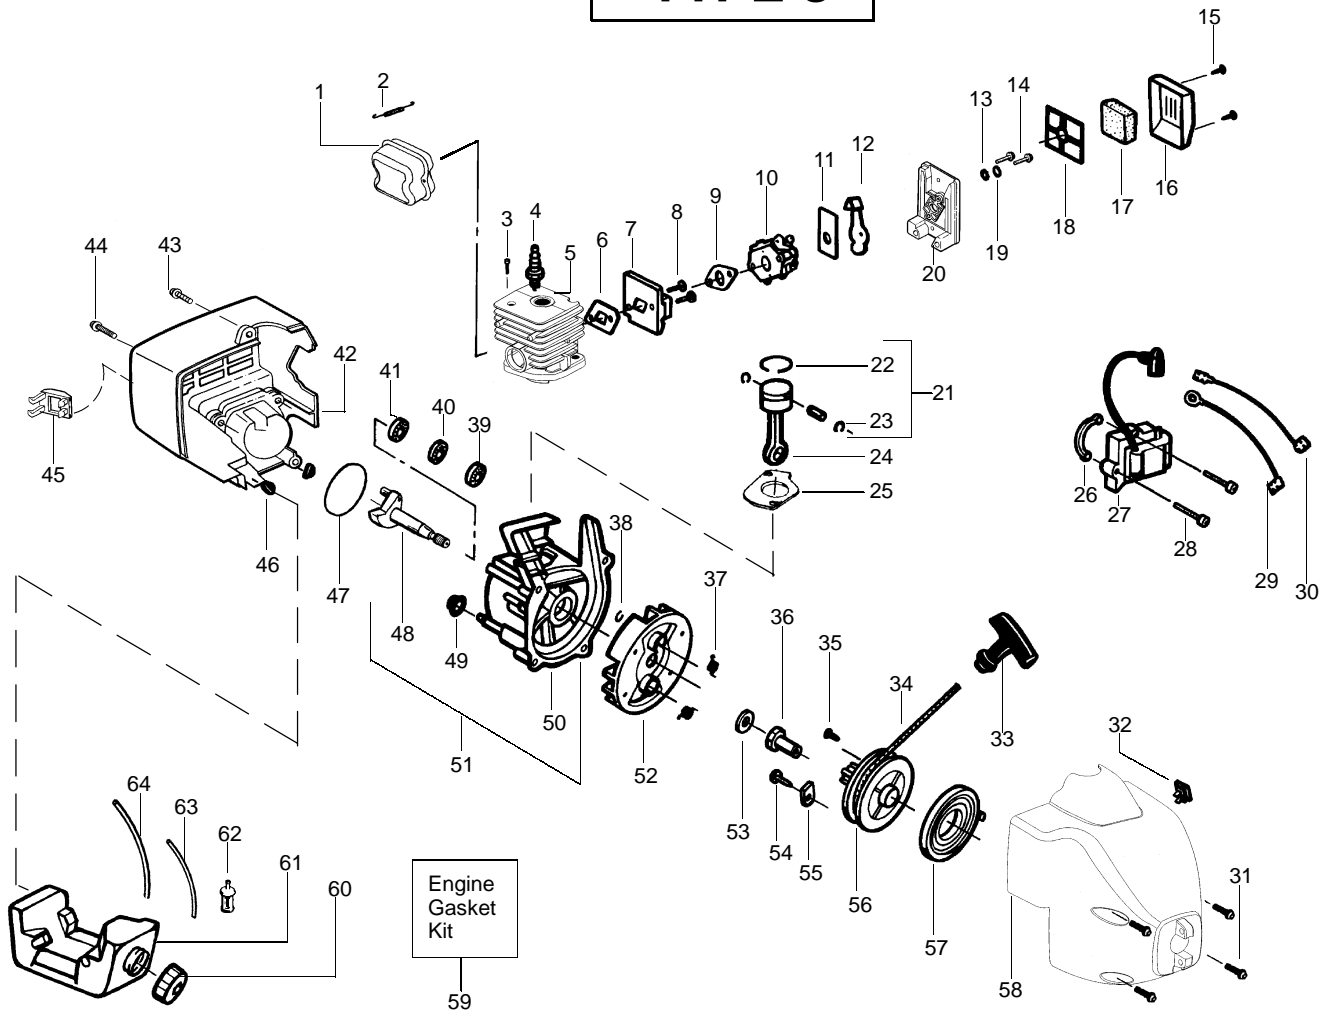

TYPE 3

Ref.	Part No.	Description	Ref.	Part No.	Description	Ref.	Part No.	Description
1.	530071396	Kit - Muffler (incl. 2 & spark arrestor screen)	22.	530055120	Piston Ring	46.	530036793	Isolator-Shroud
2.	530042088	Muffler Spring	23.	530015162	Retainer-Piston Pin	47.	530071363	O-Ring-C'case(kit)
3.	530015953	Screw-Cylinder	24.	530069945	Assy-Connecting Rod	48.	530012413	Assy-Crankshaft
4.	952030249	Spark Plug (RCJ 6Y)	25.	530071363	Gasket-Cylinder(kit)	49.	530036792	Isolator-Crankcase
5.	530071359	Kit - Cylinder	26.	530036145	Spacer-Module	50.	530012491	Assy-Crankcase (Incl. 39-41)
6.	530071363	Gasket-Cyl/Carb.(kit)	27.	530039211	Ignition Module	51.	530071337	Assy-C'case & C'shaft (Incl. 38,48,50)
7.	530056404	Adaptor-carb.	28.	530015954	Screw	52.	530069886	Assy-Flywheel
8.	530016014	Screw	29.	530054448	Assy-Ground Wire	53.	530015828	Washer-Flat
9.	530071363	Gasket-Carb.(kit)	30.	530054449	Assy-Leadwire	54.	530015775	Screw
10.	530069754	Kit-Carb. (WA226) (Incl. Limiter Cap)	31.	530015810	Screw	55.	530053985	Retainer-Pulley
11.	530038747	Plate-Choke Mounting	32.	530069572	Kit-Switch	56.	530071324	Kit-Starter Pulley (Incl. 35)
12.	530035499	Lever-Choke	33.	530027569	Handle-Starter	57.	530042086	Spring-Starter
13.	530015254	Washer	34.	530071325	Kit - Rope	58.	530071415	Assy-Fan Housing
14.	530016353	Screw	35.	530016326	Screw	59.	530071363	Kit-Engine Gasket (Incl. 6,9,25,47)
15.	530015957	Screw	36.	530027953	Coupling-Drive	60.	530014347	Assy-Fuel Cap
16.	530036568	Cover-Air Box	37.	530023817	Spring-Starter Dog	61.	530049299	Assy-Fuel Tank (Incl. cap,filter,lines)
17.	530036575	Foam-Air Filter	38.	530015941	Retain. Ring-C'shaft	62.	530095646	Assy-Fuel Pickup
18.	530036569	Plate-Air Filter Support	39.	530055728	Bearing-Outer	63.	530069247	Kit-Fuel Line
19.	530015852	Spacer-Choke	40.	530071615	Kit-Seal C'case	64.	530069216	Kit-Fuel Line
20.	530052431	Box-Air	41.	530032125	Bearing-Inner			
21.	530071357	Kit - Piston (Incl. 22, 23)	42.	530056943	Shroud			
			43.	530015886	Screw			
			44.	530015810	Screw			
			45.	530054536	Guard-Muffler			

✓ = NEW PART NUMBER FOR THIS IPL   * = REFER TO THE SERVICE REFERENCE INDICATED FOR MORE INFORMATION. (LOCATED AT END OF IPL)