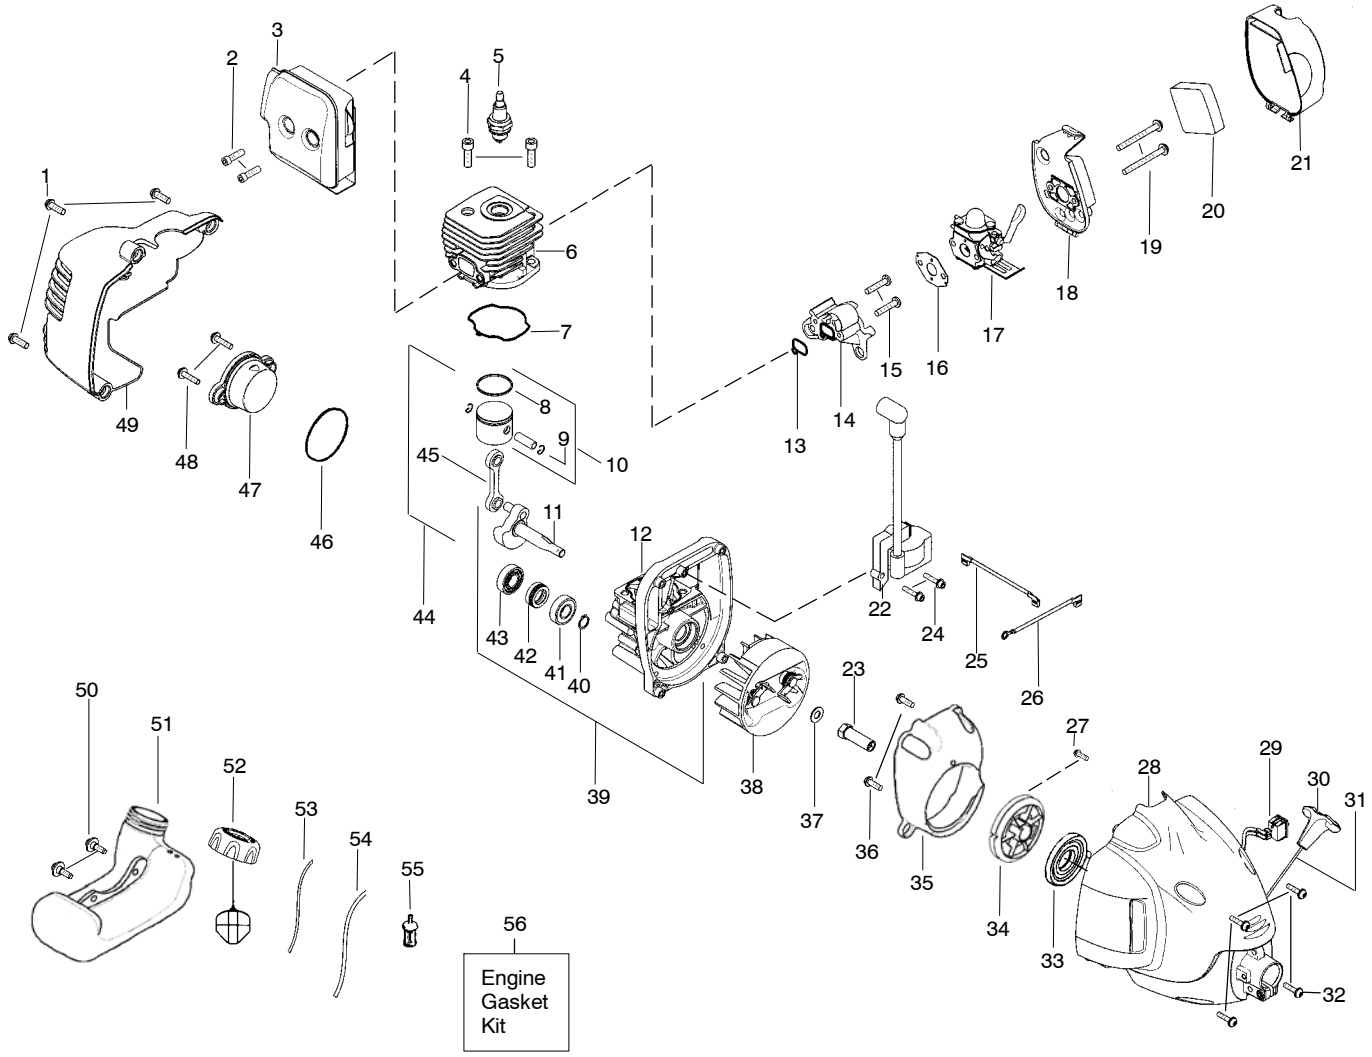

Ref.	Part No.	Description	Ref.	Part No.	Description	Ref.	Part No.	Description
1.	530015880	Screw	21.	530058740	Cover-Air Box	45.	530069945	Assy-Connecting Rod
2.	530058982	Bolt-Muffler	22.	530039234	Ignition Module	46.	530071750	O-Ring-C'case (kit)
3.	530057538	Assy-Muffler/Shield (Incl. 2)	23.	530027953	Coupling-Drive	47.	530058738	Assy-Plug (incl.46)
4.	530015953	Screw-Cylinder	24.	530016357	Screw	48.	530016386	Screw
5.	952030249	Spark Plug (RCJ 6Y)	25.	530014663	Assy-Leadwire	49.	530058737	Shroud-Rear
6.	530012541	Cylinder	26.	530014662	Assy-Ground Wire	50.	530016445	Retainer-Tank
7.	530071750	Seal-Cylinder (kit)	27.	530016391	Screw	51.	545103702	Assy-Fuel Tank (incl. filter, lines & fuel cap)
8.	530055120	Piston Ring	28.	530071969	Assy.-Fan Hsg	52.	530058743	Assy-Fuel Cap
9.	530015162	Retainer-Piston Pin	29.	530071356	Kit-Switch	53.	530069247	Kit-Fuel Line (Small)
10.	530071833	Kit - Piston (Incl. 8, 9)	30.	530058742	Handle-Starter	54.	530069216	Kit-Fuel Line (Large)
11.	530012555	Assy-Crankshaft	31.	530071798	Kit - Rope	55.	530095646	Assy-Fuel Pickup
12.	530012584	Assy-Crankcase (Incl. 41-43)	32.	530015810	Screw	56.	530071750	Kit-Engine Gasket (Incl. 7,13,16,46)
13.	530071750	Seal-Cyl/Carb.(kit)	33.	530042086	Spring-Starter			Not Shown
14.	530057547	Adapter-Carb.	34.	530071797	Kit-Starter Pulley			
15.	530016309	Screw	35.	530057548	Baffle			
16.	530071750	Gasket-Carb. (kit)	36.	530015880	Screw			
17.	---	Kit-Carb.	37.	530015828	Washer-Flat			
	530071752	Zama (C1U-W18)	38.	530054115	Assy-Flywheel			
	545081808	Walbro (WT-669)	39.	530071751	Assy-C'case & C'shaft (Incl. 11,12,40)			
(Note: Repair kits are not available for this carburetor)			40.	530015941	Retain. Ring-C'shaft			
			41.	530055728	Outer Bearing			
			42.	530019264	Seal			
			43.	530032125	Inner Bearing			
			44.	530071785	Kit-Piston/Rod (Incl. 10,45)			
18.	530057544	Air Box					530057827	Choke Lever - Zama
19.	530016429	Screw					530058662	Choke Lever - Walbro
20.	530036575	Foam-Air Filter					530058709	Bulb-Purge

↗ = NEW PART NUMBER FOR THIS IPL   * = REFER TO THE SERVICE REFERENCE INDICATED FOR MORE INFORMATION. (LOCATED AT END OF IPL)