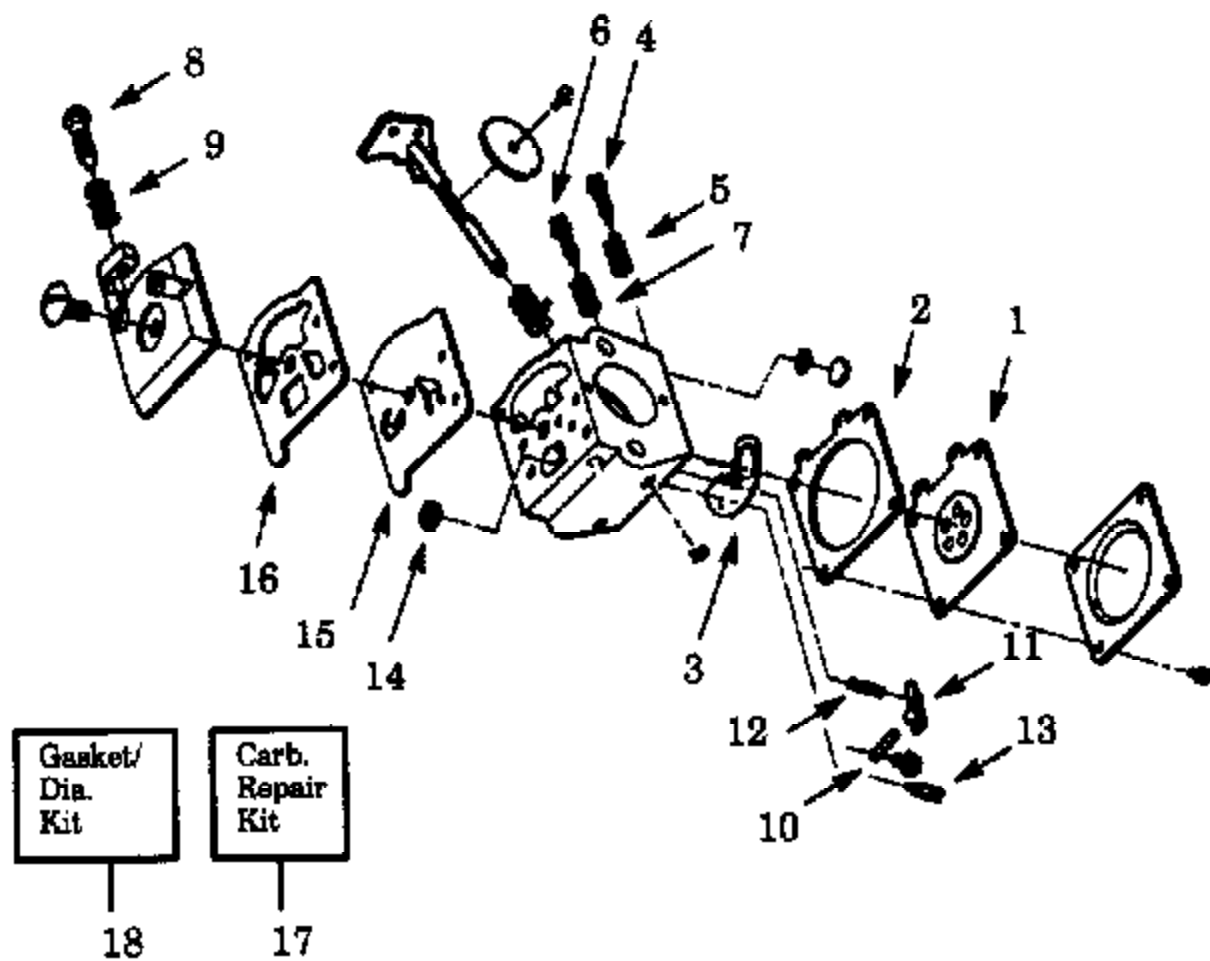

WA-199

Ref #	Part Number	Qty	Description
1	530035014		Metering Diaphragm
2	530035151		Metering Diaphragm Gasket
3	530035147		Circuit Plate Gasket
4	530035142		Hi Speed Needle
5	530035036		Hi Speed Needle Spring
6	530035141		Idle Needle
7	530035023		Idle Needle Spring
8	530035203		Idle Speed Screw
9	530035208		Idle Speed Spring
10	530035028		Metering Lever Pin
11	530035031		Metering Lever
12	530035188		Metering Lever Spring
13	530035106		Inlet Needle Valve
14	530035178		Inlet Screen
15	530035166		Pump Diaphragm
16	530035164		Pump Gasket
17	530035260		Carb. Kwik Repair Kit (Inc. 1,2,3,12,13,14, 15,16,18)
18	530035185		Carb. Gasket/DiaphragmKit (Inc. 1,2,3) Contents)

TBC57 Gas Trim Page 2 of 10
CARBURETOR WA-199