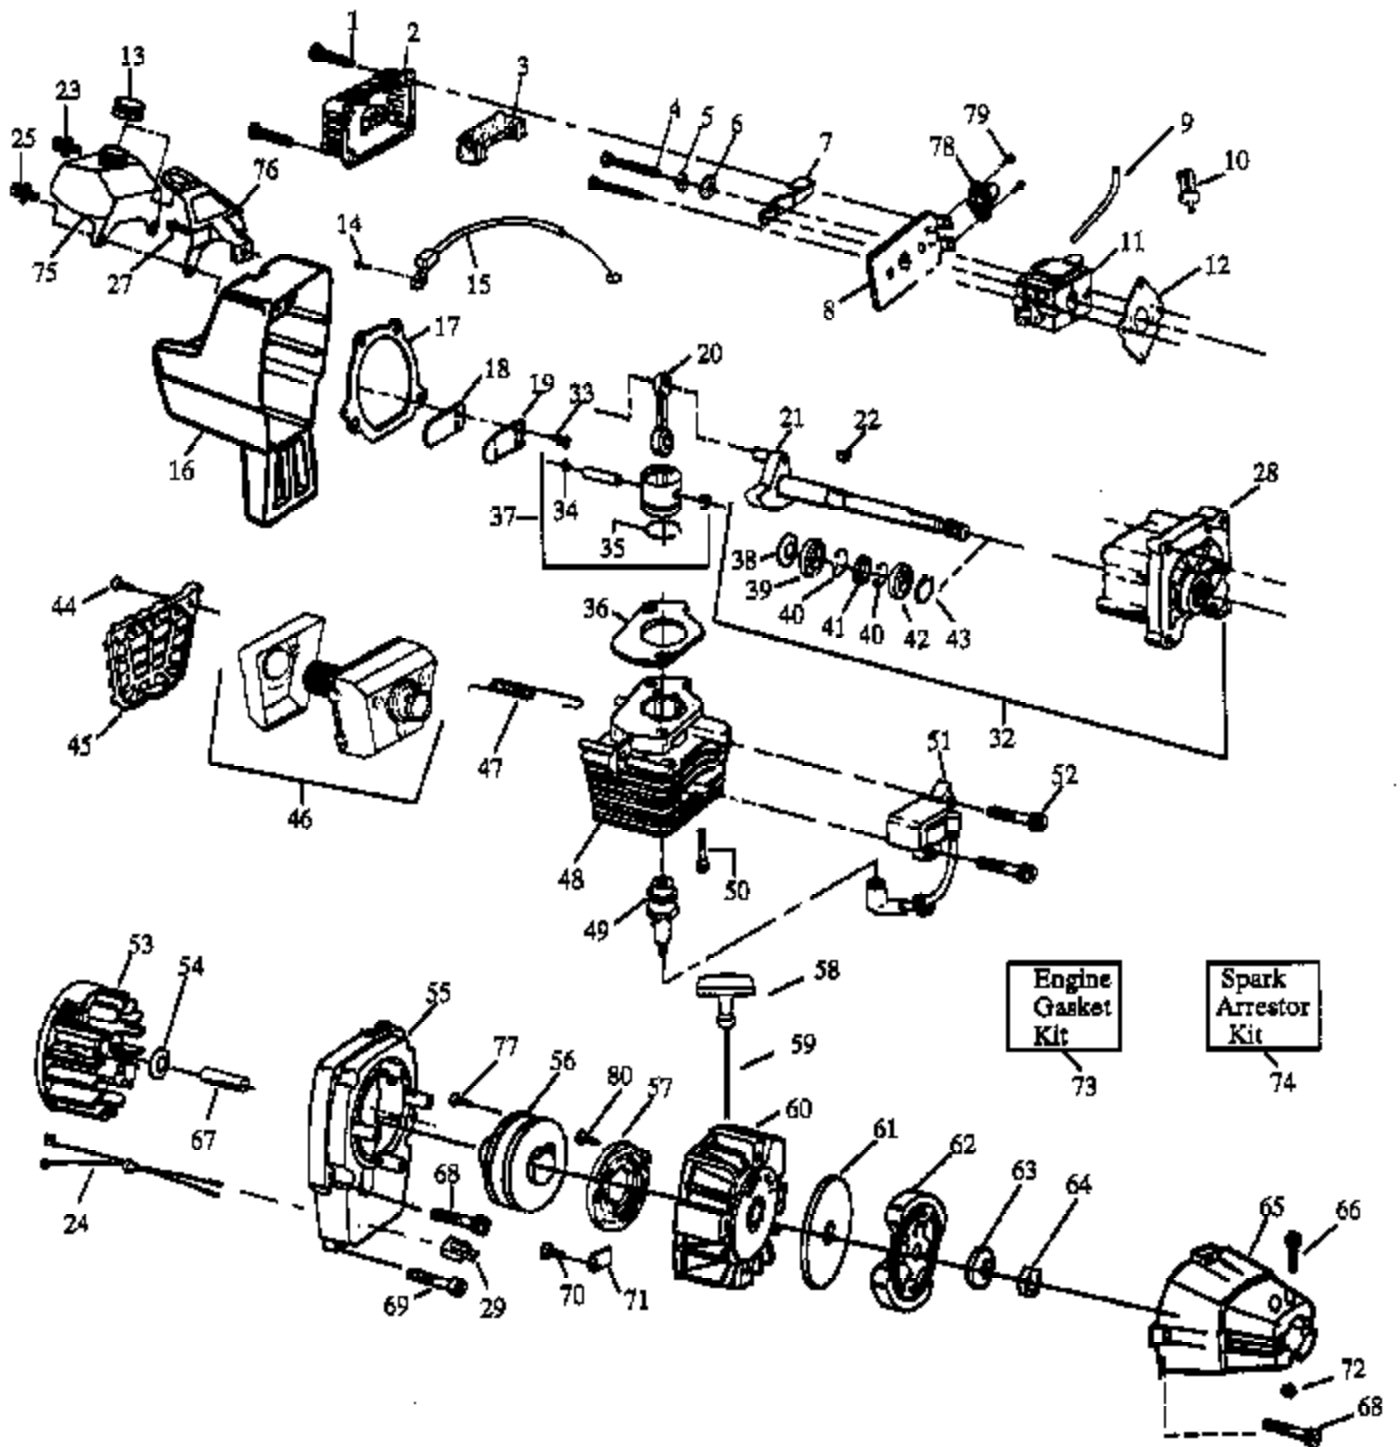

Ref #	Part Number	Qty	Description
1	530015773		Screw
2	530027529		Air Filter Cover
3	530027530		Air Filter
4	530015849		Screw
5	530015852		Spacer
6	530015254		Wave Washer
7	530038103		Choke Shutter
8	530037930		Air Filter Plate
9	530069247		Fuel Line, Fuel Line
9	530069571		Fuel Line, Return Line
10	530014362		Fuel Pick-up Ass'y.
11	530069651		Carburetor (WT-298A) w/ Limiter Caps
12	530019156		Carburetor Gasket
13	530014347		Fuel Cap Ass'y.
14	530015775		Screw
15	530047040		Throttle Cable Ass'y
16	530027923		Shroud.
17	530019154		Crankcase/Shroud Gasket
18	530027593		Reed
19	530027594		Reed Stop
20	530010960		Connecting Rod Ass'y. (Incl. Bearings)
21	530010934		Crankshaft Ass'y. See Service Ref. 1
22	530015126		Flywheel Key
23	530015843		Screw
24	530047145		Leadwire/Grommet Ass'y.
25	530015771		Screw
27	530015810		Screw
28	530014016		Crankcase Ass'y. (Incl. 39-42)
29	530038205		Connector-Male
32	530014015		Crankcase & Crankshaft Ass'y (Incl. 21, 28 & 39-43)
33	530016064		Screw
34	530015162		Piston Pin Retainer
35	530025875		Piston Ring
36	530019178		Cylinder Gasket
37	530069275		Piston Kit (Incl. 34,35 & pin)
39	530032103		Inner Bearing
40	530015787		Retaining Ring
41	530019158		Crankshaft Seal
42	530032102		Outer Bearing
43	530015789		Crankshaft Retaining Ring
44	530015717		Screw
45	530027781		Muffler Guard
46	530069257		Muffler Kit
47	530036409		Muffler Attachment Spring
48	530069626		Cylinder
49	530030077		Spark Plug, Type 1 (CJ-14)
49	530030075		Spark Plug, Type 2 (RCJ-8Y)
50	530015239		Screw
51	530039134		Ignition Module Kit
52	530015128		Screw
53	530039189		Flywheel Ass'y.
54	530016030		Washer
55	530027947		Fan Housing
56	530069291		Starter Pulley Kit (Incl. 77)
57	530029395		Starter Spring
58	530027569		Starter Handle

TBC57 Gas Trim Page 9 of 10
POWER UNIT