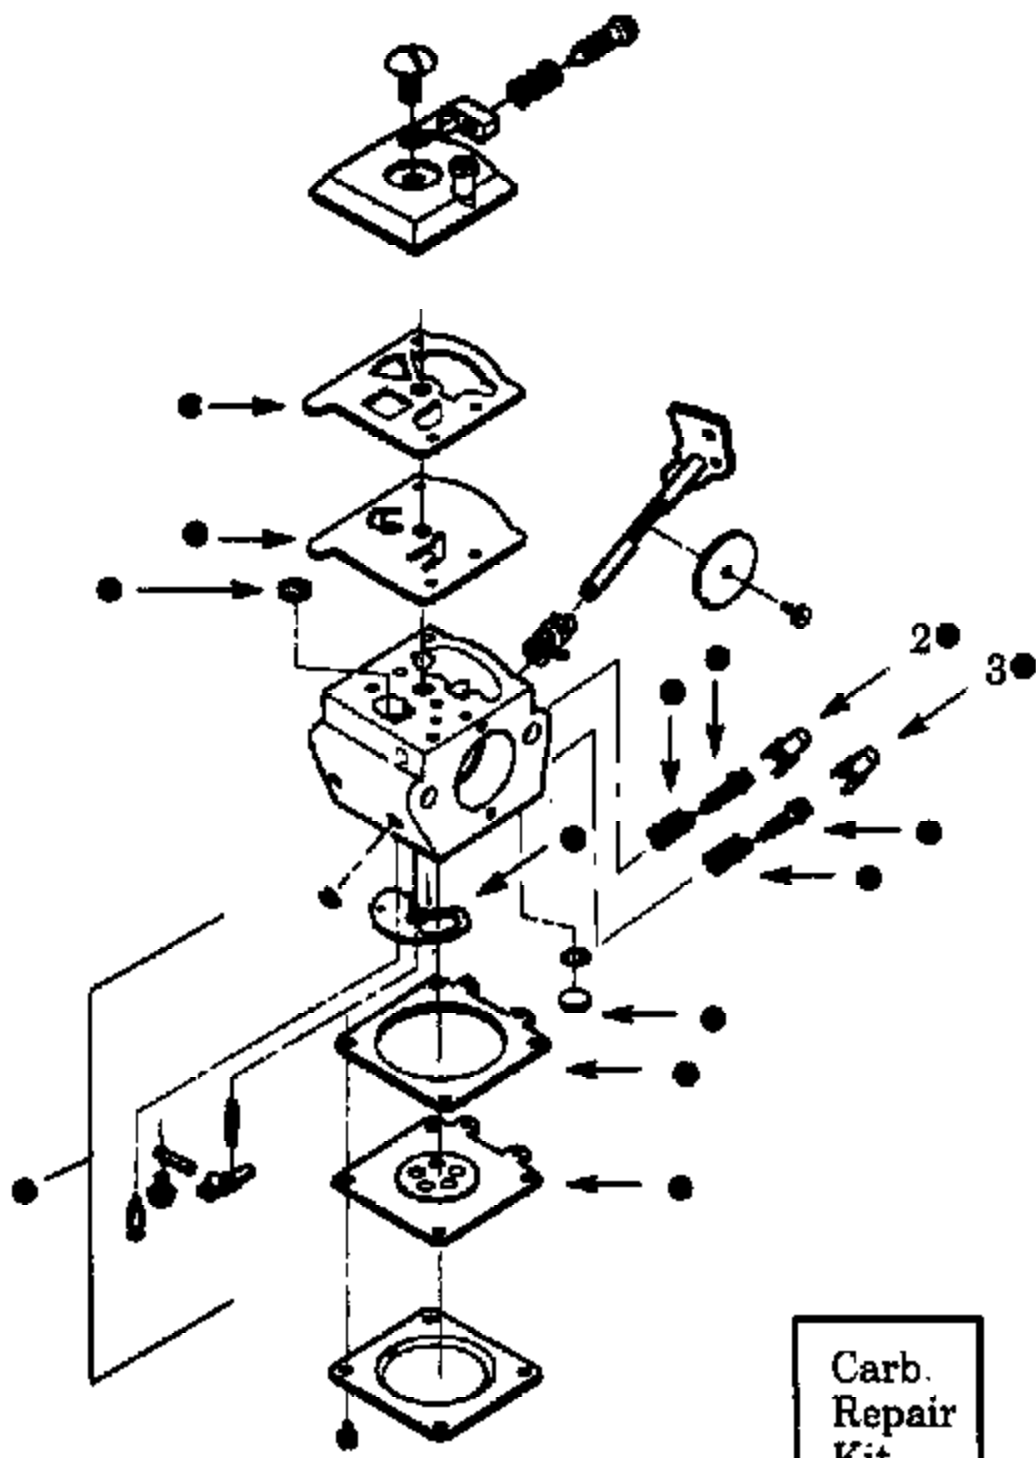

WT 298

WT-298A #530-069651

Carb.
Repair
Kit

1

Ref #	Part Number	Qty	Description
1	530069623		Carburetor Repair Kit (DOT Indicates Contents)
2	530038317		Limiter Cap-Low
3	530038318		Limiter Cap-High

TBC57 Gas Trim Page 4 of 10
CARBURETOR WA-298, WT