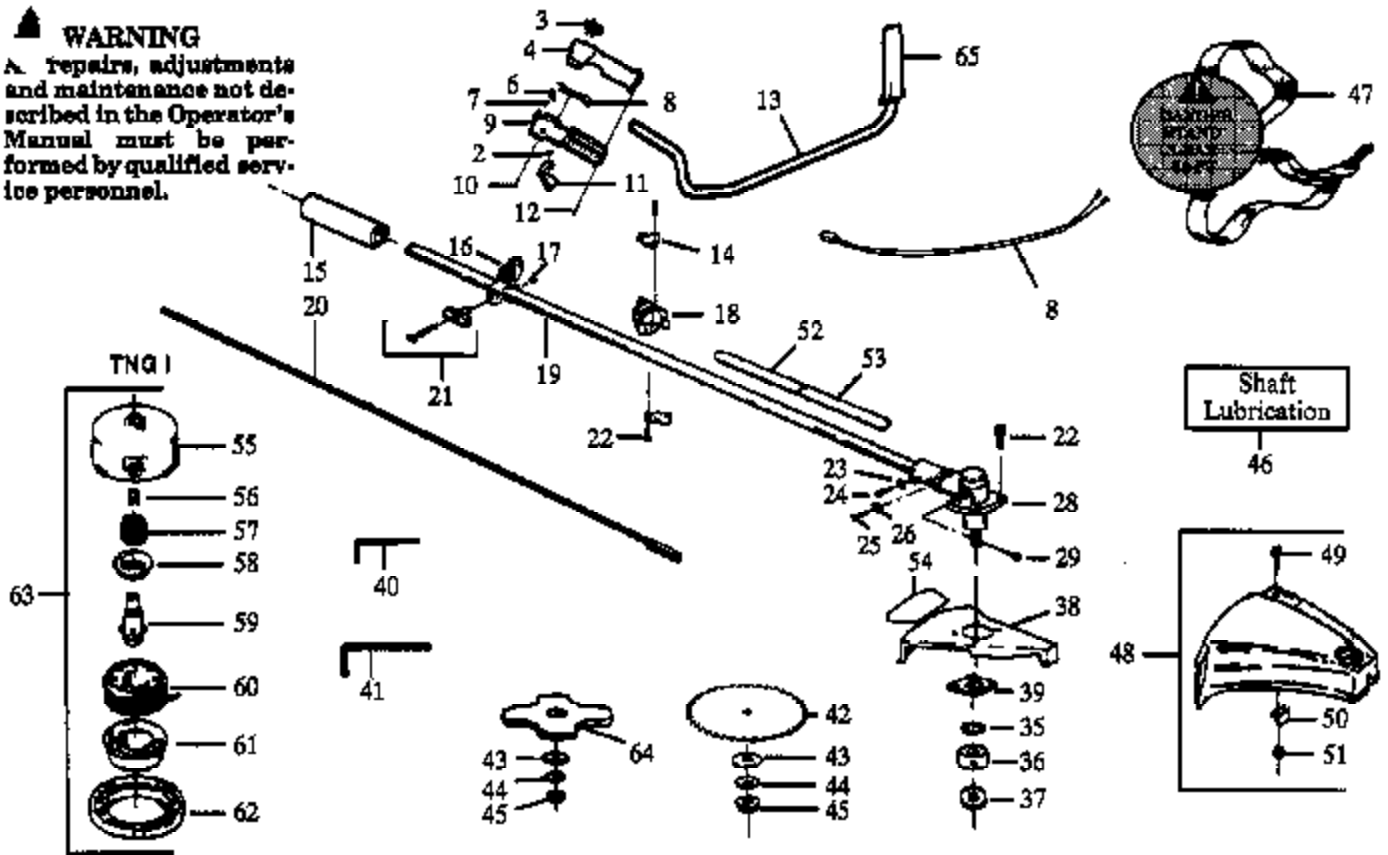

---

TBC57 Gas Trim Page 4 of 10  
CARBURETOR WA-298, WT

**▲ WARNING**

▲ repairs, adjustments and maintenance not described in the Operator's Manual must be performed by qualified service personnel.

Ref #	Part Number	Qty	Description
1	530047144		Wire Harness Ass'y.
2	502199301		Trigger Spring
3	503718201		Rocker Switch
4	502208502		Throttle Hsg.-Left
6	502209602		Throttle Lock
7	502209701		Spring
8	502199403		Throttle Lockout
9	502208602		Throttle Hsg.-Right
10	503210719		Screw
11	502199203		Throttle Trigger
12	503210738		Screw
13	530047139		Handlebar
14	530094572		Handlebar Bracket
15	530027706	TBC57 Gas Trim Pins - 6 of 10 DRIVE SHAFT & CLUTCH F	Drive Shaft Pin
16	530094686		Clamp Harness Ass'y.
17	530015197		Nut
18	530012207		Handlebar Clamp
19	530094650		Drive Shaft Housing
20	530094566		Drive Shaft
21	530069252		"T" Handle Ass'y.
22	530016107		Screw, Use w/Plastic Shield
22	530015791		Screw, Use w/Metal Shield
23	530015328		Lockwasher
24	530094612		Screw
25	530001711		Screw
26	530001642		Lockwasher
28	530094568		Gear Box Ass'y.
29	530094616		Screw
35	530094640		Seal
36	530094639		Dust Cup
37	530094571		Grass Washer
38	530094627		Shield-Metal
39	530027615		Shield Retention Plate
40	530031111		Hex Wrench (5/32)
41	530031098		Hex Wrench (3/16)
42	952701610		Brush Blade
43	530015792		Washer
44	530015492		Washer
45	530015793		Nut
46	952030133		Shaft Lubrication
47	530094417		Shoulder Strap
48	530069256		Shield Kit Ass'y. (Incl. 49-51)
49	530015037		Screw
50	530094570		Line Limiter
51	534235901		Locknut
52	530029162		Decal-Shaft Warning (Upper)
53	530029163		Decal-Shaft Warning (Lower)
54	530027749		Decal-Blade Direction (Not a serviceable part)
55	530093896		Hub Ass'y.
56	530093898		Line Saver
57	530340007		Spring
58	530092068		Cap-Spring
59	530095121		Drive Gear
60	952701589		Spool w/Line
61	530401183		Release Button
62	530092133		Cover