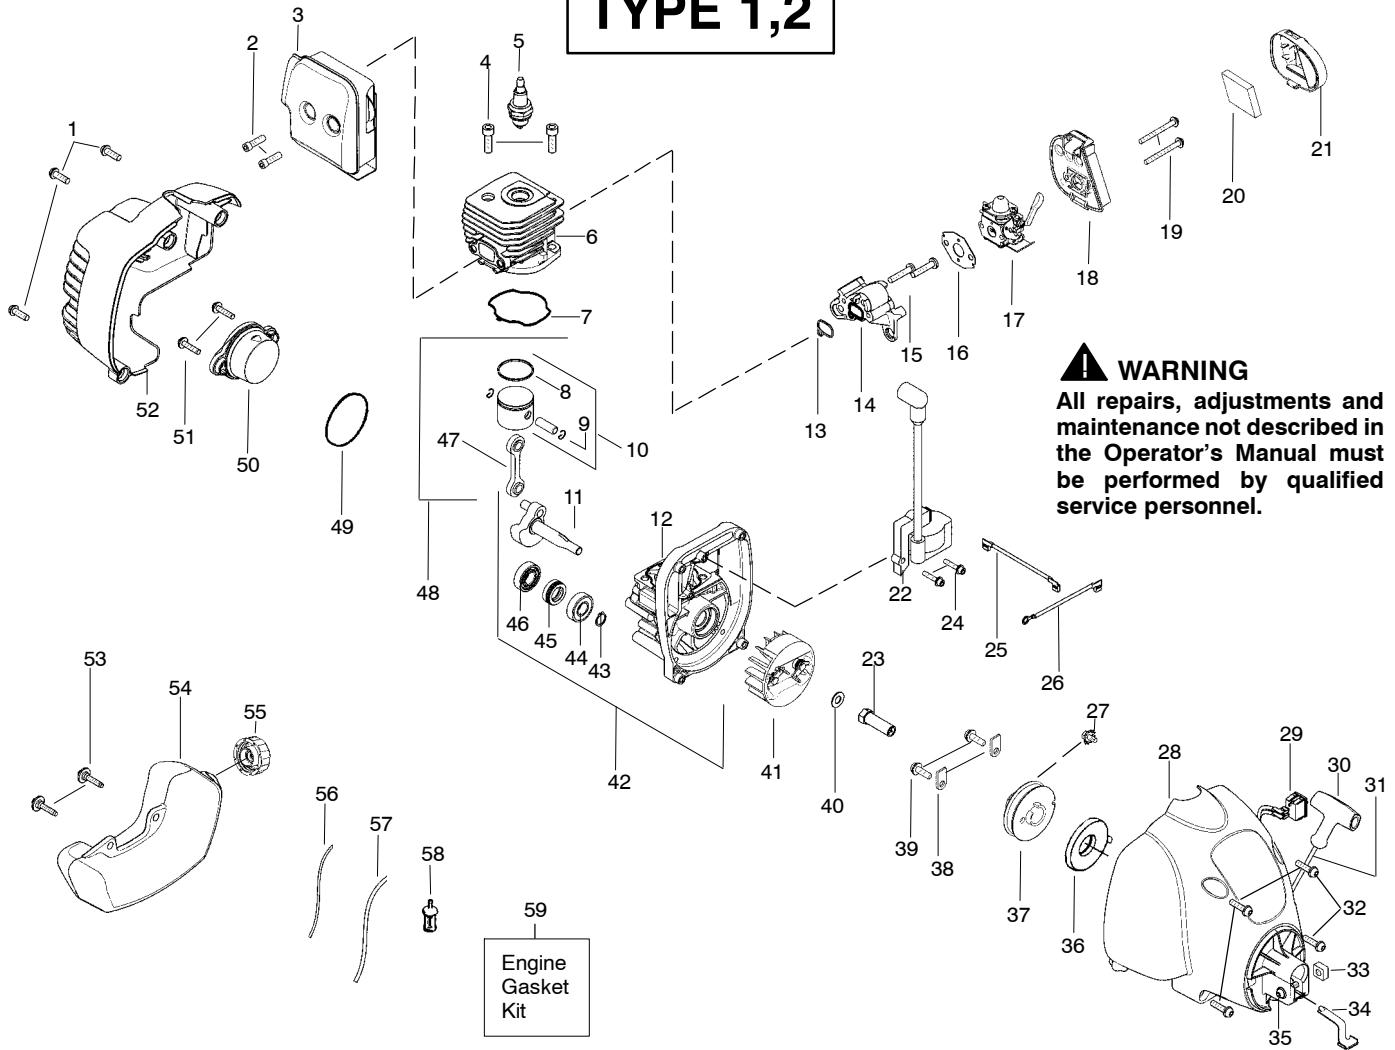

TYPE 1,2

⚠ WARNING
All repairs, adjustments and maintenance not described in the Operator's Manual must be performed by qualified service personnel.

Ref.	Part No.	Description	Ref.	Part No.	Description	Ref.	Part No.	Description
1.	530015814	Screw	21.	530057584	Cover-Air Box	45.	530019264	Seal-C'case
2.	530058982	Bolt-Muffler	22.	530039237	Ignition Module	46.	530032125	Inner Bearing
3.	530057863	Assy-Muffler/Shield (Incl. 2)	23.	530038604	Coupling-Drive	47.	530069945	Assy-Connecting Rod
4.	530015953	Screw-Cylinder	24.	530016357	Screw	48.	530071785	Kit-Piston/Rod (Incl. 10, 47)
5.	952030249	Spark Plug (RCJ 6Y)	25.	530014663	Assy-Leadwire	49.	530071750	O-Ring-C'case (kit)
6.	530012541	Cylinder	26.	530014662	Assy-Ground Wire	50.	530057954	Assy-Plug (incl.49)
7.	530071750	Seal-Cylinder (kit)	27.	530016392	Screw	51.	530016386	Screw
8.	530055120	Piston Ring	28.	530058600	Assy.-Fan Hsg	52.	545011004	Shroud-Rear
9.	530015162	Retainer-Piston Pin	29.	545081869	Kit-Switch	53.	530016445	Retainer-Tank
10.	530071357	Kit - Piston (Incl. 8, 9)	30.	530027569	Handle-Starter	54.	545104102	Assy-Fuel Tank (incl. filter, lines & fuel cap)
11.	530057829	Assy-Crankshaft	31.	530071767	Kit - Rope	55.	530014347	Assy-Fuel Cap
12.	530012582	Assy-Crankcase (Incl. 44,45,46)	32.	530016386	Screw	56.	530069247	Kit-Fuel Line (Small)
13.	530071750	Seal-Cyl/Carb.(kit)	33.	530016124	Nut	57.	530069216	Kit-Fuel Line (Large)
14.	530057547	Adapter-Carb.	34.	530057588	Clip-Spring	58.	530095646	Assy-Fuel Pickup
15.	530016441	Screw	35.	530016430	Screw	59.	530071750	Kit-Engine Gasket (Incl. 7,13,16,49)
16.	530071750	Gasket-Carb. (kit)	36.	530042085	Spring-Starter			
17.	---	Kit-Carb.	37.	530071786	Kit-Pulley-Starter			
	530071752	Zama (C1U-W18)	38.	530027523	Retainer-Pulley			
	545081808	Walbro (WT-669)	39.	530015775	Screw			
(Note: Repair kits are not available for this carburetor)			40.	530015828	Washer-Flat			Not Shown
			41.	530054115	Assy-Flywheel			
			42.	530071768	Assy-C'case & C'shaft (Incl. 11,12,43)			
18.	530057585	Air Box	43.	530015941	Retain. Ring-C'shaft			530057827
19.	530016429	Screw	44.	530055728	Outer Bearing			530058662
20.	530057781	Foam-Air Filter						530058709
								530035497