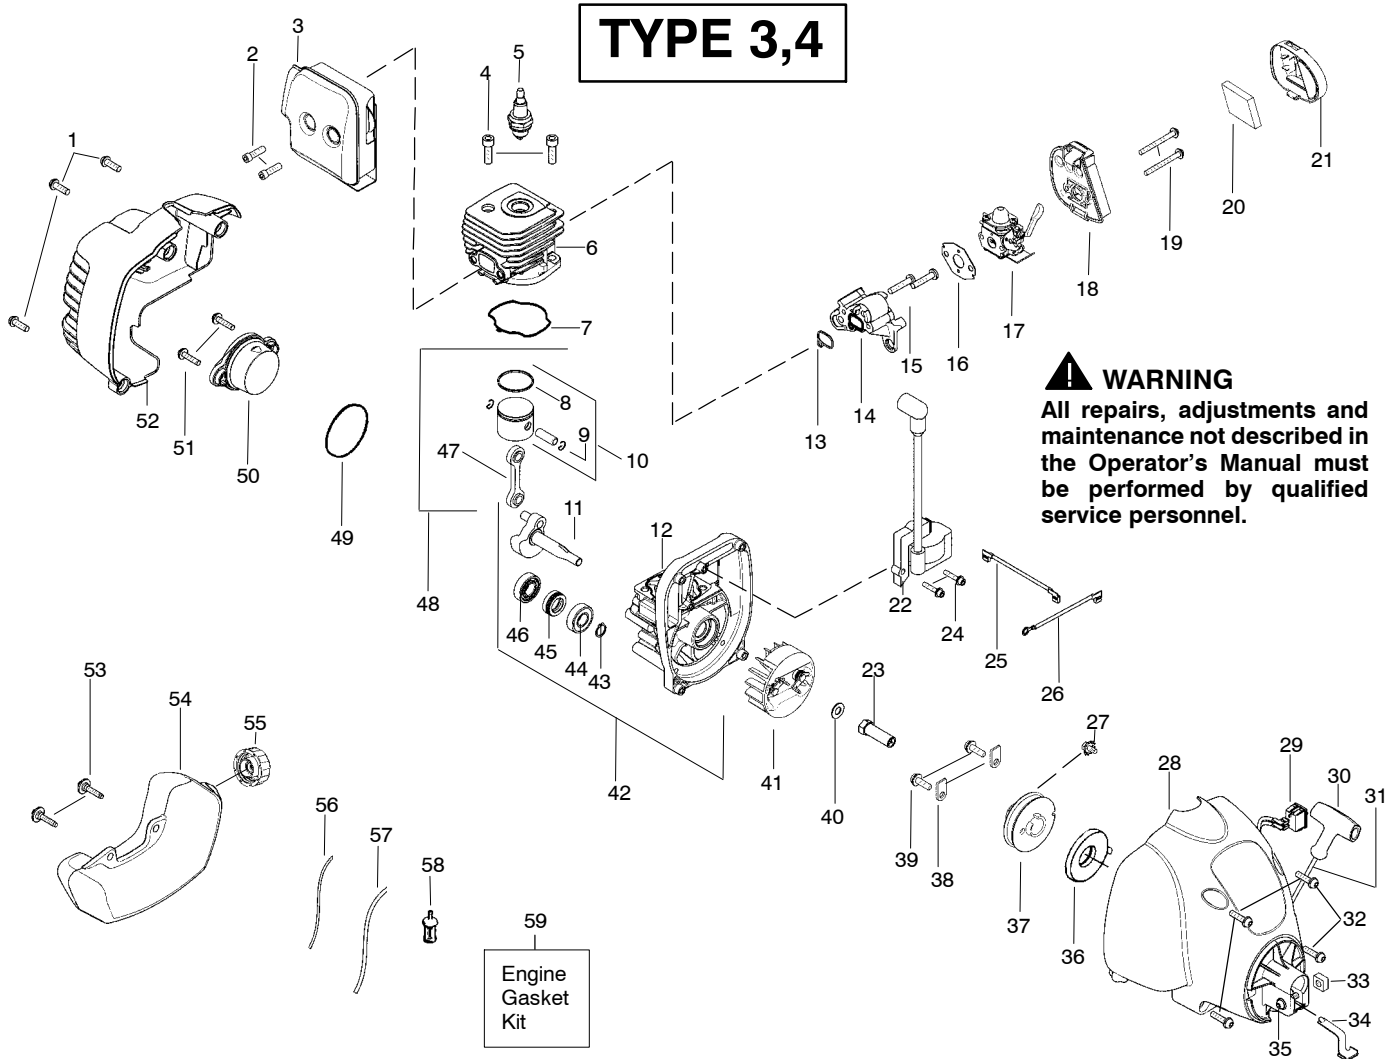

Ref.	Part No.	Description	Ref.	Part No.	Description	Ref.	Part No.	Description
1.	530015814	Screw	21.	530057584	Cover-Air Box	45.	530019264	Seal-C'case
2.	530058982	Bolt-Muffler	22.	530039237	Ignition Module	46.	530032125	Inner Bearing
3.	545226901	Assy-Muffler/Shield (Incl. 2)	23.	530038604	Coupling-Drive	47.	530069945	Assy-Connecting Rod Kit-Piston/Rod (Incl. 10, 47)
4.	530015953	Screw-Cylinder	24.	530016357	Screw	48.	530071785	Kit-Piston/Rod (Incl. 10, 47)
5.	952030249	Spark Plug (RCJ 6Y)	25.	530014663	Assy-Leadwire	49.	530071750	O-Ring-C'case (kit)
6.	530012541	Cylinder	26.	530014662	Assy-Ground Wire	50.	530057954	Assy-Plug (incl.49)
7.	530071750	Seal-Cylinder (kit)	27.	530016392	Screw	51.	530016386	Screw
8.	530055120	Piston Ring	28.	530058600	Assy.-Fan Hsg	52.	545011004	Shroud-Rear
9.	530015162	Retainer-Piston Pin	29.	545081869	Kit-Switch	53.	530016445	Retainer-Tank
10.	530071357	Kit - Piston (Incl. 8, 9)	30.	530027569	Handle-Starter	54.	545104102	Assy-Fuel Tank (incl. filter, lines & fuel cap)
11.	530057829	Assy-Crankshaft	31.	530071767	Kit - Rope	55.	530014347	Assy-Fuel Cap
12.	530012582	Assy-Crankcase (Incl. 44,45,46)	32.	530016386	Screw	56.	530069247	Kit-Fuel Line (Small)
13.	530071750	Seal-Cyl/Carb.(kit)	33.	530016124	Nut	57.	530069216	Kit-Fuel Line (Large)
14.	530057547	Adapter-Carb.	34.	530057588	Clip-Spring	58.	530095646	Assy-Fuel Pickup
15.	530016441	Screw	35.	530016430	Screw	59.	530071750	Kit-Engine Gasket (Incl. 7,13,16,49)
16.	530071750	Gasket-Carb. (kit)	36.	530042085	Spring-Starter			Not Shown
17.	---	Kit-Carb.	37.	530071786	Kit-Pulley-Starter			
	530071752	Zama (C1U-W18)	38.	530027523	Retainer-Pulley			
	545081808	Walbro (WT-669)	39.	530015775	Screw			
(Note: Repair kits are not available for this carburetor)			40.	530015828	Washer-Flat			
			41.	530054115	Assy-Flywheel			
18.	530057585	Air Box	42.	530071768	Assy-C'case & C'shaft (Incl. 11,12,43)	530057827		Choke Lever - Zama
19.	530016429	Screw	43.	530015941	Retain. Ring-C'shaft	530058662		Choke Lever - Walbro
20.	530057781	Foam-Air Filter	44.	530055728	Outer Bearing	530058709		Bulb-Purge(zama)
						530035497		Bulb-Purge(walbro)

✓ = NEW PART NUMBER FOR THIS IPL

* = REFER TO THE SERVICE REFERENCE INDICATED FOR MORE INFORMATION. (LOCATED AT END OF IPL)