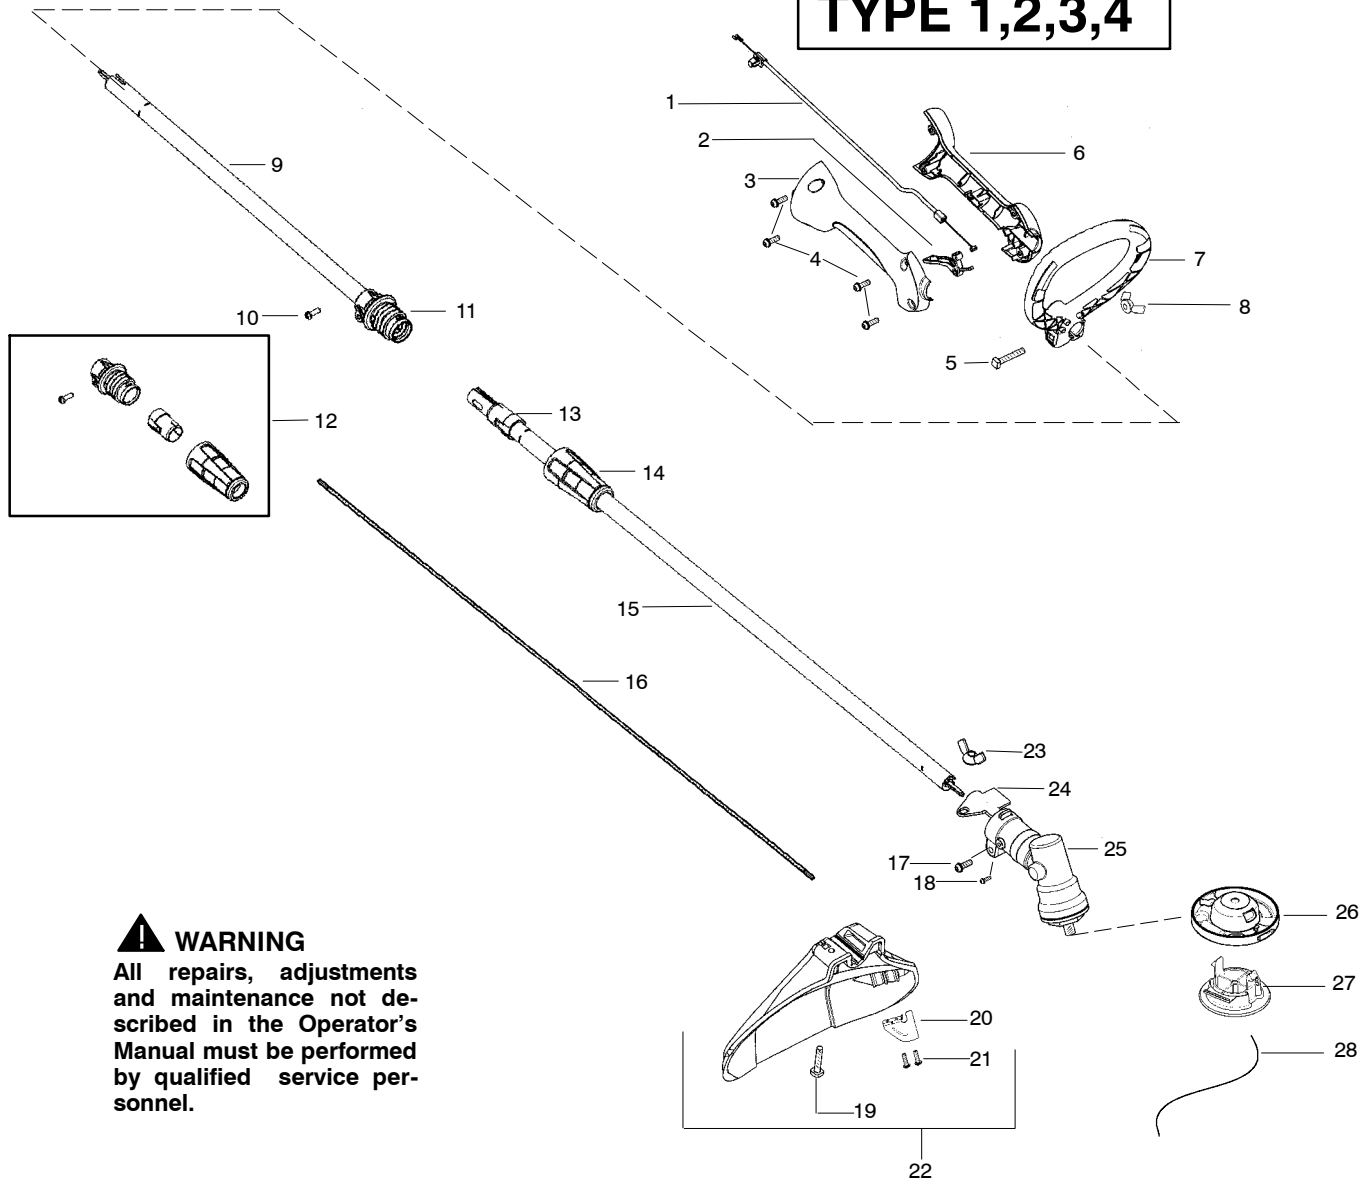

TYPE 1,2,3,4

⚠ WARNING
All repairs, adjustments and maintenance not described in the Operator's Manual must be performed by qualified service personnel.

Ref.	Part No.	Description	Ref.	Part No.	Description
1.	530057991	Assy – Throttle Cable	20.	530052285	Line Limiter
2.	530058000	Trigger	21.	530015966	Screw – Line Limiter
3.	530057582	Throttle Hsg. (Right)	22.	530071771	Kit – Shield Assy (Incl. 19,20,21,23)
4.	530015880	Screw – Throttle Hsg.	23.	530016152	Wingnut
5.	530015821	Bolt – Handle/Shield	24.	530096067	Bracket – Shield
6.	530057581	Throttle Hsg. (Left)	25.	530096068	Assy – Gearbox
7.	530058580	Assy – Handle Assist (Incl. 5,8)	26.	545202401	Head – Fixed Line
8.	530016152	Wingnut	27.	545202501	Cap – Fixed line
9.	545008059	Kit – Shaft Upper (Incl. 10,11)	28.	545214501	Line .095 round (5 pcs)
10.	530015886	Screw			
11.	---	Collet (Ref. 12)			
12.	545008057	Kit – Coupler Shaft (Incl. 10,11,13,14)			
13.	---	Collar – Shaft (Ref. 12)			
14.	---	Nut – Collet (Ref. 12)			
15.	545008068	Kit – Shaft Lower (Incl. 13,14)			Not Shown
16.	545206701	Shaft – Flex			
17.	530016014	Screw			
18.	530016224	Screw – Alignment			
19.	530015820	Bolt			
				545207301	Decal – Shaft Warning
				527291101	Decal – Spark Arrestor Warning