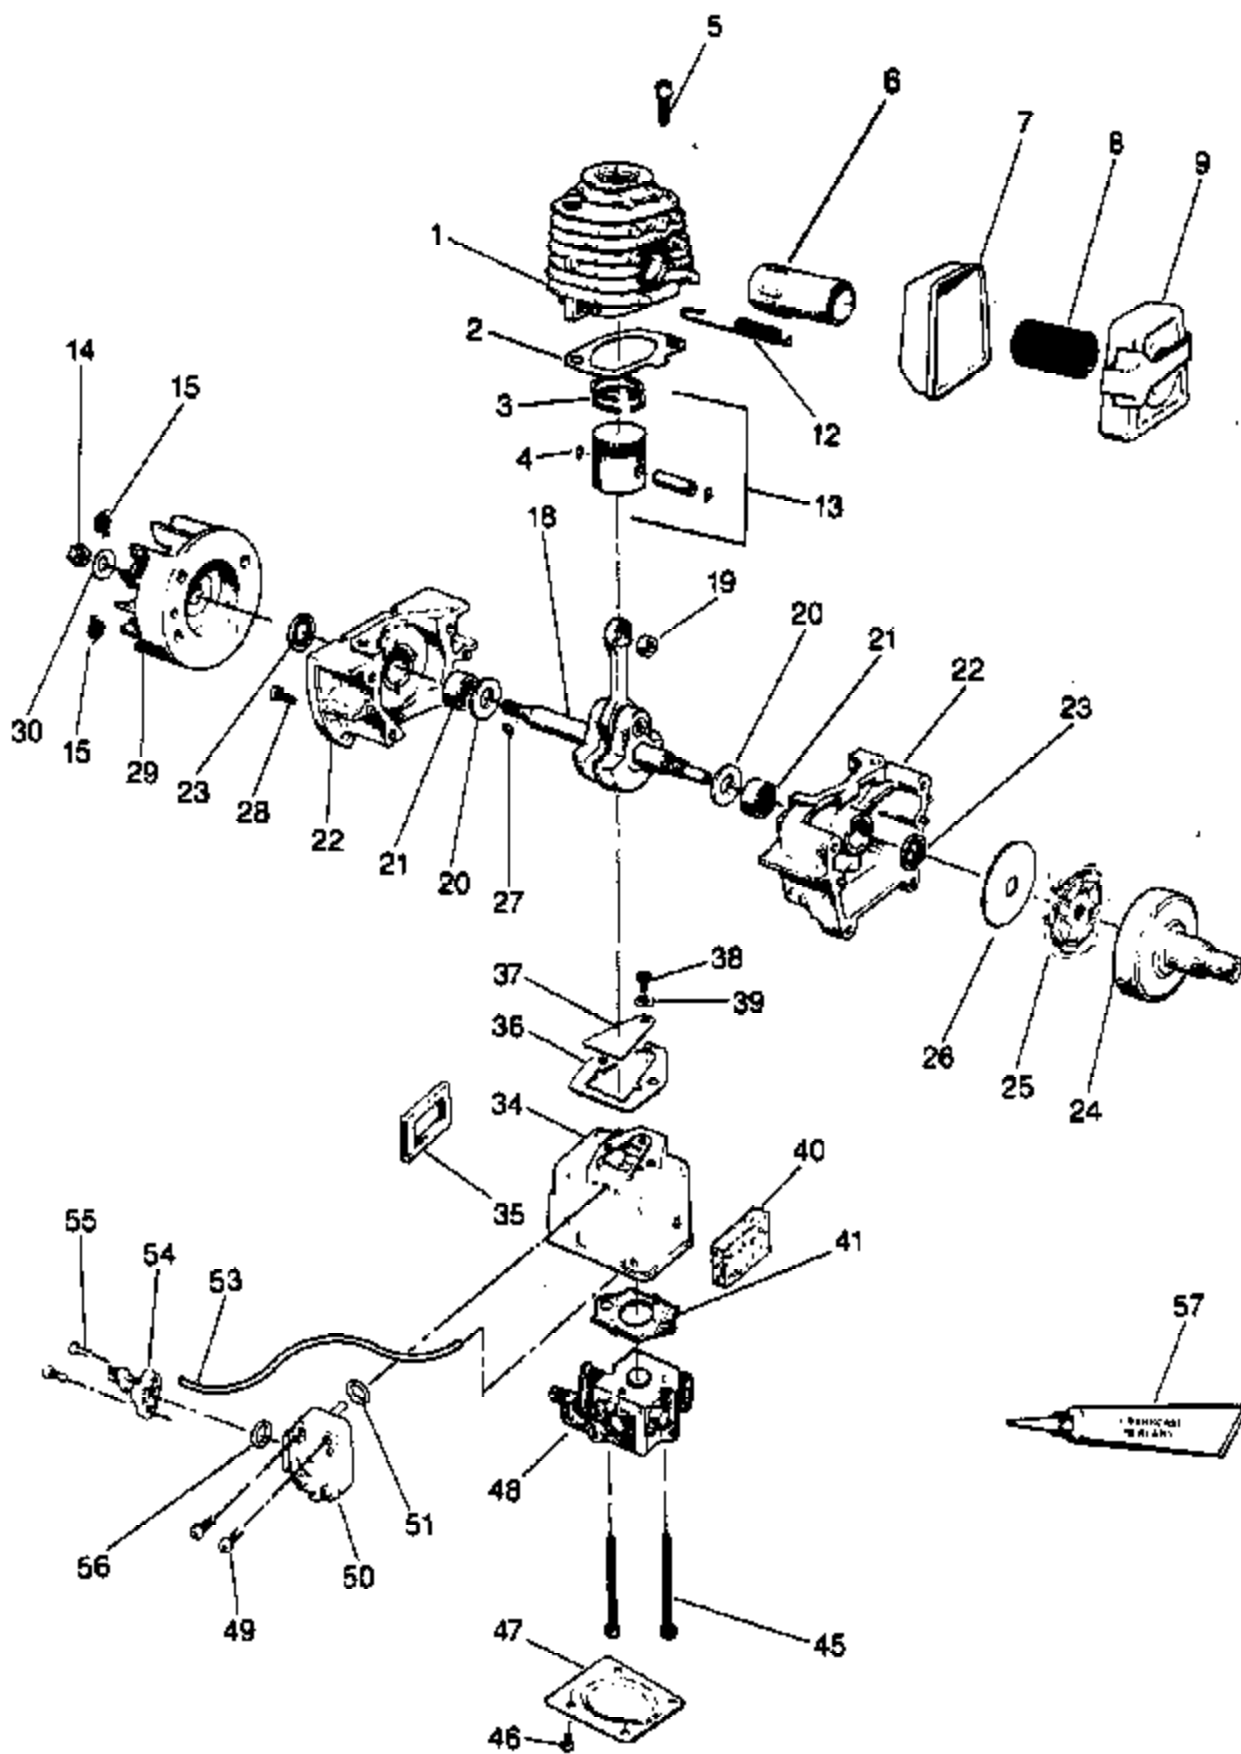

58
**ENGINE
REPAIR
KIT**

Ref #	Part Number	Qty	Description
1	530012192		Cylinder - See Service Ref. 2.
2	530019111		Gasket - Cylinder
3	530026681		Ring - Piston - See Service Ref. 1.
4	530015162		Retainer - Wrist Pin (PRO150 Only)
5	530015239		Screw - #1/4 - 20 x 3/4" Hex Soc. Hd. - Cylinder
6	530026949		Diffuser - Muffler
7	530026619		Body - Muffler
8	530024364		Screen - Spark Arresting
9	530022286		Cover - Muffler
12	530026621		Spring - Muffler Attachment
13	502069203		Piston Kit (Inc.3,4,Pin) See Service Ref. 1 & 2.
14	530626605		Nut - Flywheel
15	530042059		Spring - Starter Dog
18	530010844		Ass'y., Crankshaft & Rod - See Service Ref. 2
19	530032092		Bearing - Wrist Pin - See Service Ref. 2.
20	530015351		Washer - Thrust - Crankcase
21	530032058		Bearing - Crankcase
22	530010757		Crankcase Ass'y. (Inc.21, 23 & Qty. 4 of 28)
23	530019059		Seal - Crankcase
24	530010803		Drum & Coupling Assembly
25	530069195		Kit - Clutch Assembly (Incl. Clutch Washer)
26	530069196		Kit - Clutch Washer
27	530015126		Key - Flywheel
28	530015168		Screw - #10 - 24 x 5/8" Fil. Hd. Crankcase
29	530039114		Flywheel Assembly (Inc.15)
30	530015127		Washer - Flywheel
34	530010762		Ass'y. Carburetor Housing & Eyelet
35	530019105		Seal - Carburetor Case
36	530019108		Gasket-Carburetor Case to Crankcase
37	530024438		Reed Valve
38	530015241		Screw - #6 - 19 x 5/16" - Pan. Hd. - Reed Valve
39	530023367		Washer - Reed Valve Screw
40	530019135		Seal - Carb. Case (Sponge)
41	530019157		Gasket - Carburetor
45	530015566		Screw - #10 - 24 x 2-1/4" - Fil. Hd. - Carburetor
46	530015235		Screw - #8 - 18 x 9/16" - Pan. Hd. - Carburetor Case Cover
47	530026047		Cover - Carburetor Case
48	530035190		Carburetor - WA - 149 - Cable
49	530015565		Screw - #8 - 18 x 1",- Accumulator
50	530010651		Accumulator Assembly (Inc.51 & 54)
51	530019131		O-Ring (Orifice)
53	530021055		Fuel Line - Carburetor
54	530010677		Cap Assembly - Accumulator (Inc.56)
55	530015235		Screw - #8 - 16 x 9/16"
56	530019128		O-Ring (Accumulator Chamber)
57	530030054		Sealant - Crankcase (Not supplied with unit)

PRO150 Gas Tripper
POWER UNIT