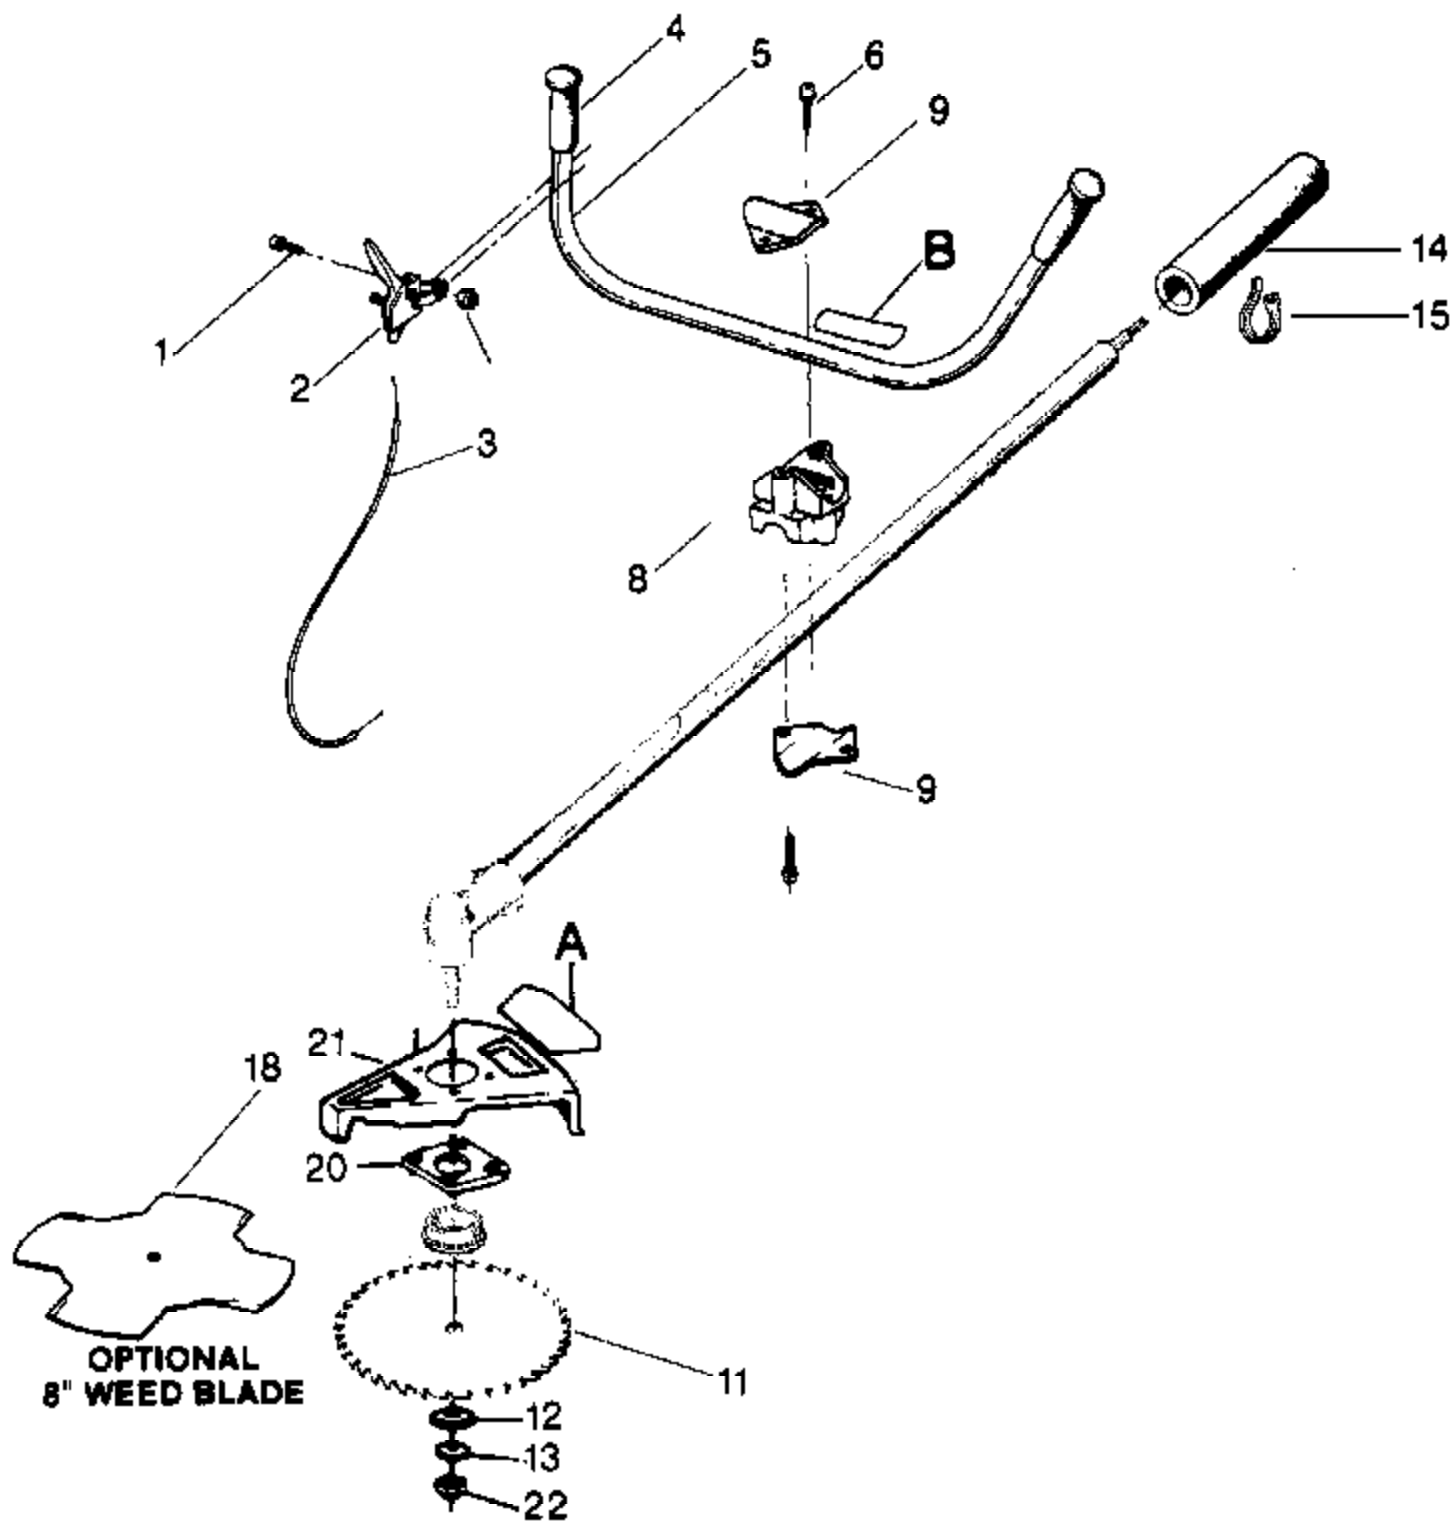

Ref #	Part Number	Qty	Description
0	952701576		Brush Blade Adaptor Kit
1	530015774		Screw - Phil. Hd. - 5 x 25mm.- Throttle Control
2	530010959		Ass'y. - Throttle Lever
3	530093955		Cable - Throttle
4	530093947		Grip - Handlebar
5	530093946		Handlebar - "U"
6	530015791		Bolt - Clamp - Top
7	530093962		Cover - Top - Clamp
8	530012207		Clamp - Handlebar
9	530094572		Cover - Bottom - Clamp
11	952701547		Brush Blade - 10"
12	530015792		washer
13	530015492		washer
14	530027675		Drive Shaft Pad
15	530091426		Tie Strap
16	530015328		Lockwasher - 10
17	530001642		Lockwasher - 10
18	952701546		Weed Blade - 8 inch - Optional
20	530027615		Shield Retention Plate
21	530094627		Shield
22	530015793		Nut
A	530027749		Decal - Blade Rotation (Not a serviceable part)
B	530026229		Decal - Handlebar Warning

PRO150 Gas Tripper Page 7 of 11
OPTIONAL BRUSH BLADE A