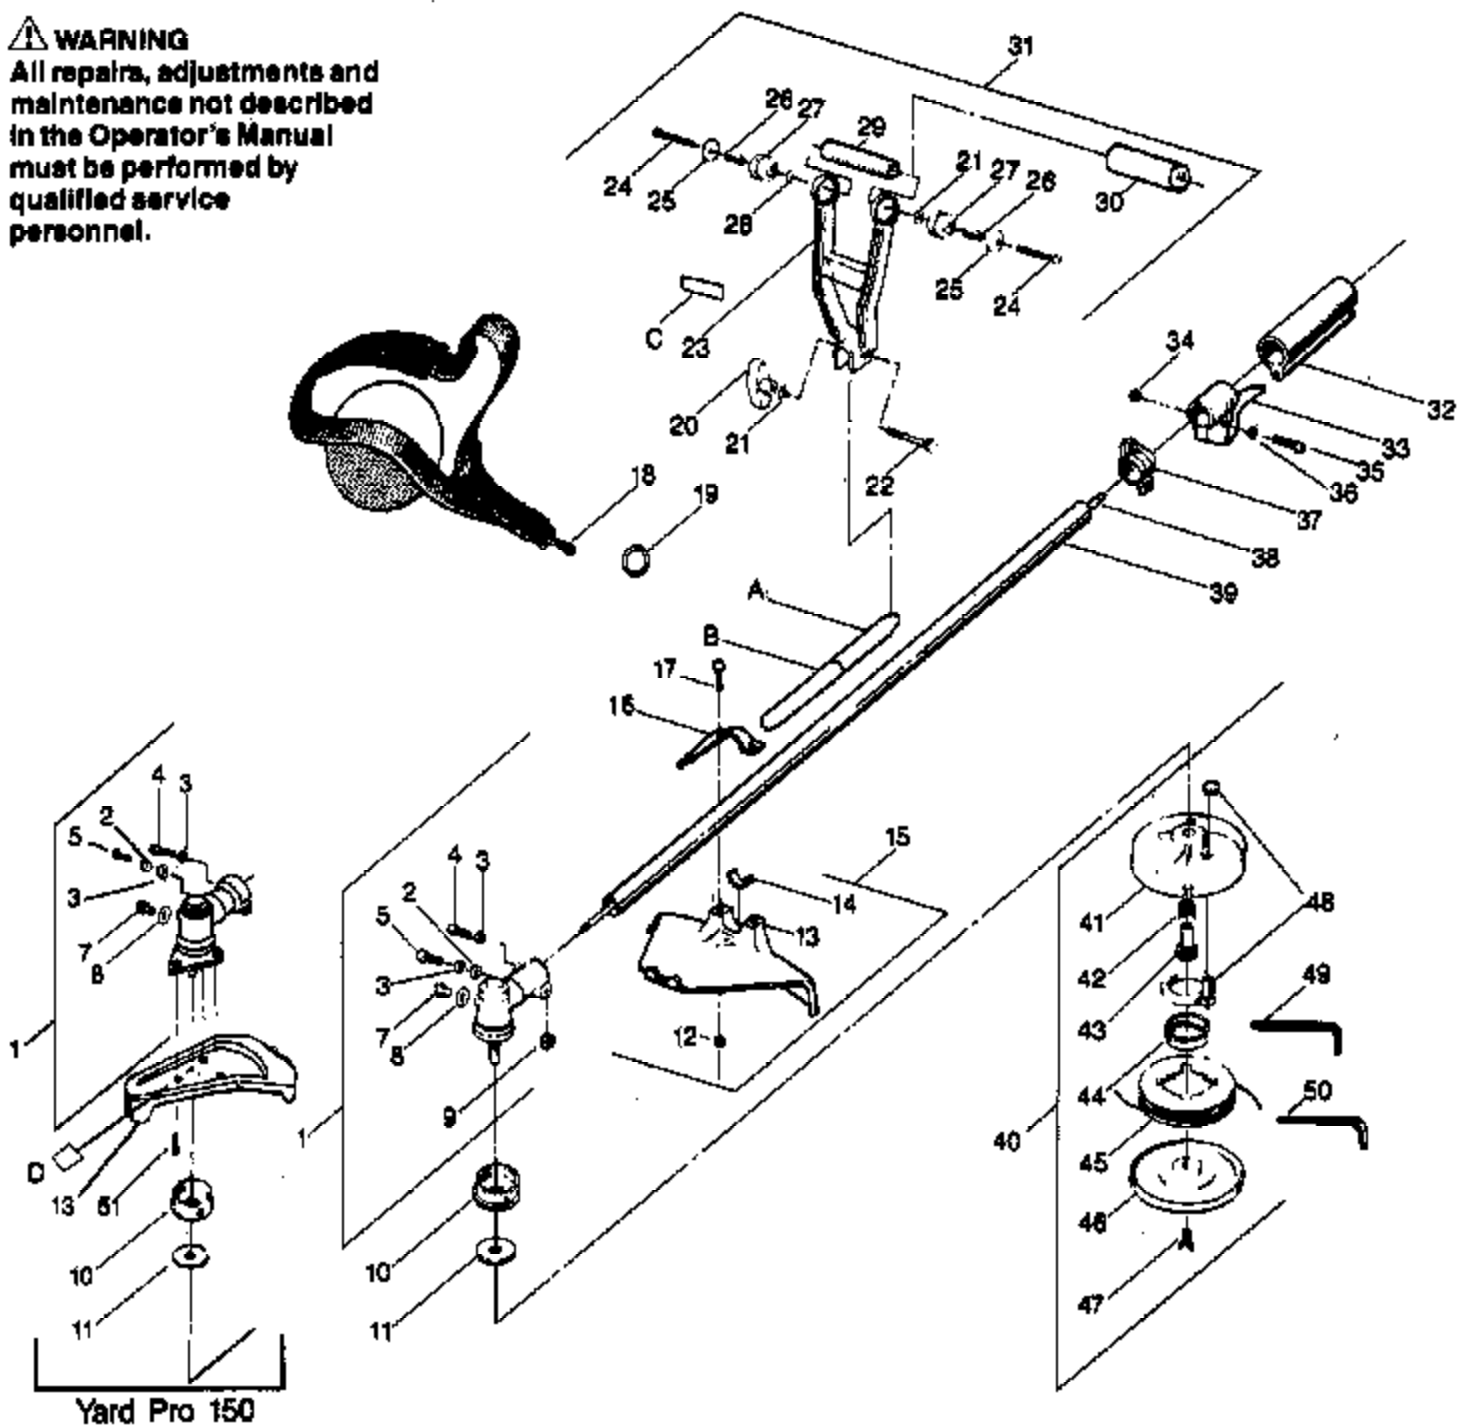

⚠ WARNING
All repairs, adjustments and maintenance not described in the Operator's Manual must be performed by qualified service personnel.

Ref #	Part Number	Qty	Description
1	530093968		Pro150
1	530094495		YP150
2	530094206		Washer - 5mm - Flat - Gear Box - Index/Pinch Clamp
3	530094449		Lockwasher - 5mm - Gear Box - Index/Pinch Clamp
4	530094208		Screw - 5 x 12.5mm - Soc. Hd. - Gear Box - Index
5	530094205		Screw - 5 x 25mm - Soc. Hd. - Gear Box - Pinch Clamp
7	530094209		PRO150
7	530094485		YP150
8	530094203		PRO150
8	530094486		YP150
9	530094207		Washer - Spacer - Gear Box - Pinch Clamp - PRO150
10	530093984		Adaptor - Upper
11	530093985		Adaptor - Lower
12	530093981		Nut - 5mm - Shield - PRO150 Only
13	530093980		PRO150
13	530094496		YP150
14	530093979		Spacer - Shield - PRO150 Only
15	530093967		Shield Ass'y.(incl.#12, 13, 14, 16 & 17) PRO150 Only
16	530093978		Bracket Shield - PRO150 Only
17	530093977		Screw - 5 x 25mm - Shield PRO150 Only
18	530094417		Shoulder Strap
19	530092231		Key Ring - Shoulder Strap
20	530092059		Knob - Handle
21	530015149		Washer - Handle
22	530092061		Screw - Handle - #1/4 - 20 x 1-3/4"
23	530093960		Handle Antivibe
24	530015561		Screw - #12 - 11 x 2" - Isolator Handle
25	530024376		Cup - Isolator - Handle
26	530025985		Spacer - Isolator Handle
27	530024373		Isolator - Handle
29	530025986		Center - Section - Handle
30	530026009		Cushion - Handle
31	530010764		Ass'y. - Antivibe Handle (Inc.23-30)
32	530093956		Grip - Drive Shaft Hsg.
33	530093958		Throttle Control Ass'y.
34	530094210		Lock Nut - Hex - 5mm - Throttle Control
35	530094294		Screw - 5 x 25mm Phil.
36	530094206		Washer - Throttle Control
37	530093948		Clamp - Shoulder Strap
38	530093945		PRO150
38	530094443		YP150
39	530093983		PRO150
39	530094454		YP150
40	530093954		Cutting Head Assembly (Inc.41-49)
41	530091656		Hub - Cutting Head
42	530091425		Line Saver - Cutting Head
43	530091423		Drive Adaptor - Cutting Head
43	530091657		Spring - Cutting Head
45	952701526		Spool w/Line - Cutting Head
46	530091424		Cover - Cutting Head
47	530091662		Screw - #3/8 - 16 x 7/8" - Cover
48	530093602		Release Button (Incl. Lock Ring)
49	530091663		Allen Wrench - Cutting Head
50	530092258		Hex Wrench - 4mm
51	530094487		Screw - YP150 Only
A	530027432		Decal - Safety Label (Upper)