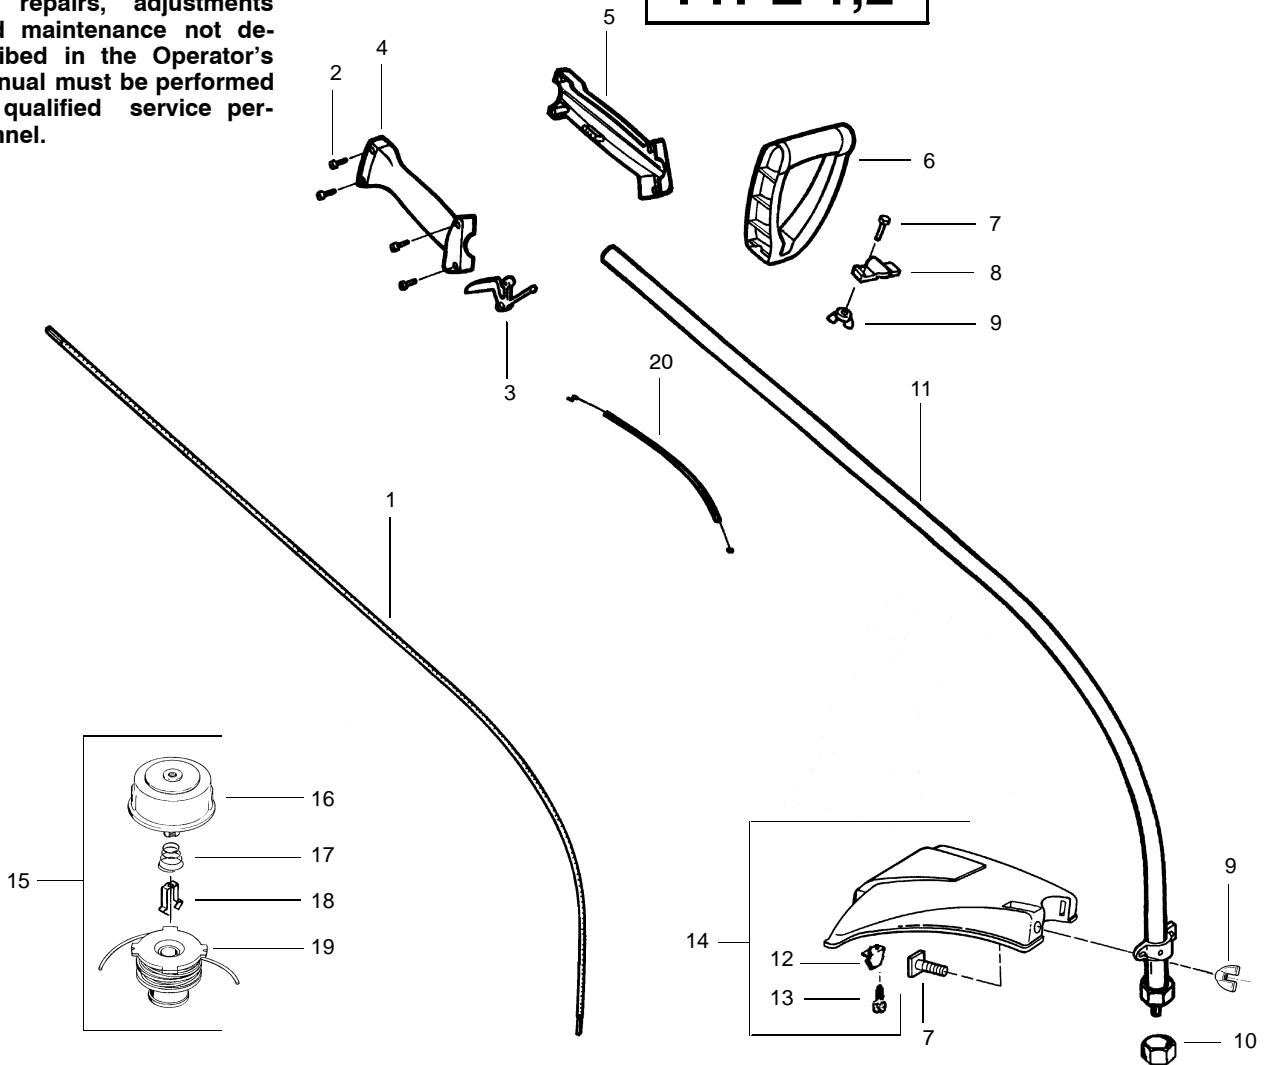

**⚠ WARNING**

All repairs, adjustments and maintenance not described in the Operator's Manual must be performed by qualified service personnel.

**TYPE 1,2**

Ref.	Part No.	Description	Ref.	Part No.	Description
1.	530053428	Drive Shaft- Flex	15.	952711547	Cutting Head Ass'y. (Incl. 16-19)
2.	530015957	Screw-Throttle Hsg.	16.	530095773	Hub Ass'y.
3.	530036556	Trigger	17.	530053241	Spring-Return
4.	530036515	Throttle Hsg. (Right)	18.	530401957	Retainer-Spool
5.	530036514	Throttle Hsg. (Left)	19.	952711548	Spool w/Line
6.	530094673	Handle	20.	530071548	Assy-Throttle Cable
7.	530015820	Bolt-Handle/Shield			Not Shown
8.	530094847	Clamp-Assist Handle			
9.	530016118	Wingnut			
10.	530094543	Dust Cup			
11.	530071397	Drive Shaft Hsg. Ass'y.			
12.	530052286	Line Limiter		---	Operator's Manual (Type 1)
13.	530015814	Screw-Line Limiter		530088833	(Type 2)
14.	530069666	Shield Kit Ass'y. (Incl. 12 & 13)		530086924	Shaft Warning Decal
				530055350	Stop Decal
				530055162	