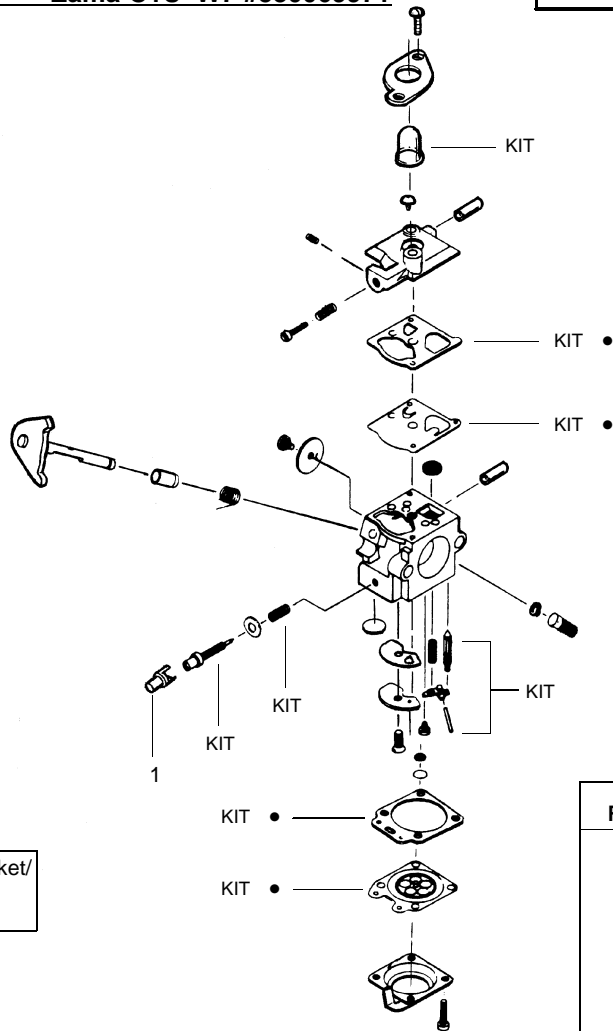

PARTS LIST NO. 530087786		WEEDEATER® PARTS LIST	MODEL(s) PL200	
DATE 4/03/02	REPLACES 530087786-6/21/01		Note: Illustration may differ from actual model due to design changes	PAGE NO. 4

Carburetor Assembly Walbro WA226 #530069754
Zama C1U-W7 #530069971

TYPE 1,2

Carb.
Repair
Kit

2

Gasket/
Dia.
Kit

3

Ref.	Part No.	Description
1.	530038403	Limiter Cap
2.	-	Carburetor Repair Kit (KIT = Indicates Contents)
	530069842	Walbro
	530069969	Zama
3.	-	Gasket Diaphragm Kit (● = Indicates Contents)
	530069844	Walbro
	530069970	Zama