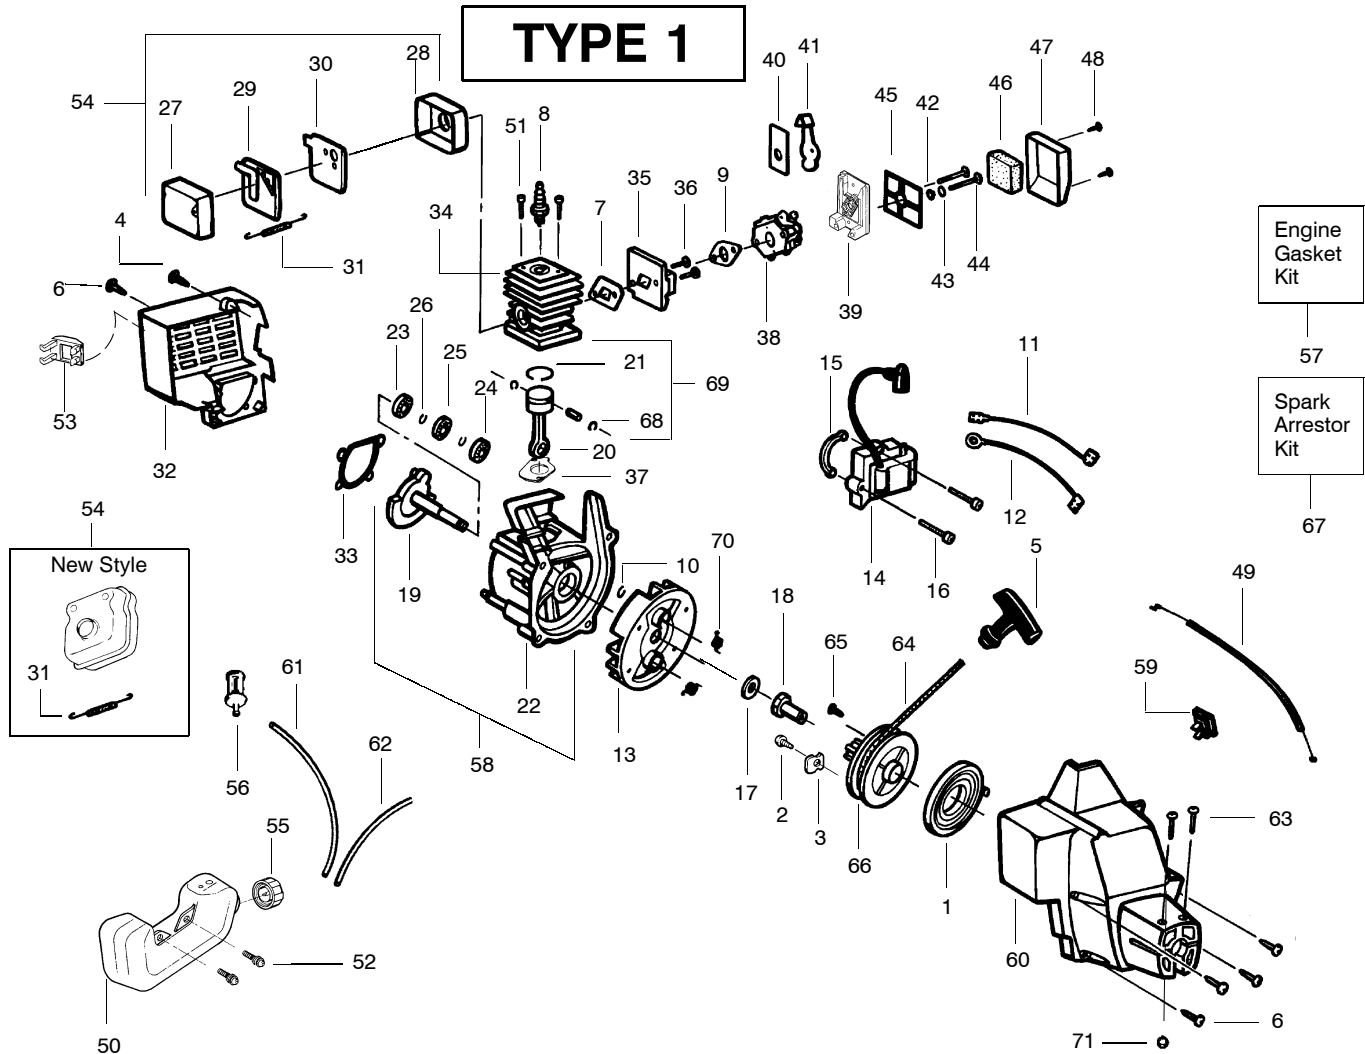

Ref.	Part No.	Description	Ref.	Part No.	Description	Ref.	Part No.	Description
1.	530042085	Starter Spring	29.	530053500	Muffler Baffle—Exit	53.	530054536	Guard—Muffler
2.	530016224	Screw—Pulley	30.	530053499	Muffler Baffle—First	54.	—	Muffler Kit (Incls. 27–31)
3.	530053985	Retainer—Pulley	31.	—	Muffler Spring	54.	530069989	Old Style
4.	530015934	Screw—Shrd./Fan Hsg.		530016197	Old Style	55.	530071390	New Style
5.	530027569	Starter Handle		530042088	New Style	55.	530014347	Fuel Cap Ass'y.
6.	530015810	Screw	32.	530038685	Rear Shroud	56.	530095646	Fuel Pickup Ass'y.
7.	530019243	Gasket—Cylind./Carb.	33.	530019181	Gasket—C'case	57.	530069913	Engine Gasket Kit
8.	952030201	Spark Plug (RCJ 8Y)	34.	530069757	Cylinder Kit			(Incl. 7,9,33,37)
9.	530019194	Gasket—Carb.	35.	530049301	Carb. Adaptor	58.	530014729	C'case & C'shaft Assy.
10.	530015941	Retainer Ring—C'shaft	36.	530016014	Screw—Carb Adaptor			(Incl. 10,19,22–26)
11.	530014663	Lead Wire Ass'y.	37.	530019223	Gasket—Cylinder	59.	530038114	On/Off Switch
12.	530014662	Ground Wire Ass'y.	38.	—	Carburetor Ass'y. Kit	60.	530014919	Fan Housing Ass'y
13.	530069886	Flywheel Ass'y.		530069754	Walbro (WA226)	61.	530069247	Fuel Line—Carb./Purge
14.	530055160	Ignition Module		530069971	Zama (C1U—W7)	62.	530069216	Fuel Line—Tank/Purge
15.	530036145	Spacer—Ignit. Module	39.	530052431	Air Box	63.	530015767	Screw
16.	530015954	Screw—Ignit. Module	40.	530038747	Choke Plate	64.	530069232	Rope Kit
17.	530015828	Washer—Flat	41.	530038686	Choke Shutter	65.	530016080	Screw—Rope Retain.
18.	530027953	Drive Coupling	42.	530015254	Washer	66.	530069400	Starter Pulley Kit
19.	530054083	Crankshaft Ass'y.	43.	530015852	Choke Spacer			(Incl. 65)
20.	530069615	Connecting Rod Ass'y.	44.	530015887	Screw	67.	—	Spark Arrestor Kit
21.	530012472	Piston Ring	45.	530036569	Filter Plate		530069380	Old Style
22.	530012414	Crankcase Ass'y.	46.	530036575	Air Filter Foam		530071391	New Style
		(Incl 23–26)	47.	530036568	Air Filter Cover	68.	530015162	Piston Pin Retainer
23.	530032125	Inner Bearing	48.	530015880	Screw—Air Box	69.	530069987	Piston Kit
24.	530032124	Outer Bearing	49.	530053591	Throttle Cable Ass'y.			(Incl. 21,68 & Pin)
25.	530019179	C'case Seal	50.	530049379	Fuel Tank Ass'y	70.	530023817	Starter Dog Spring
26.	530015945	Retain. Ring—C'case	51.	530015953	Screw—Cylinder	71.	530015768	Locknut
27.	530036578	Muffler Body	52.	530016379	Retainer—Fuel Tank			
28.	530036577	Muffler Cover						

✓ = NEW PART NUMBER FOR THIS IPL

★ = REFER TO THE SERVICE REFERENCE INDICATED FOR MORE INFORMATION. (LOCATED AT END OF IPL)