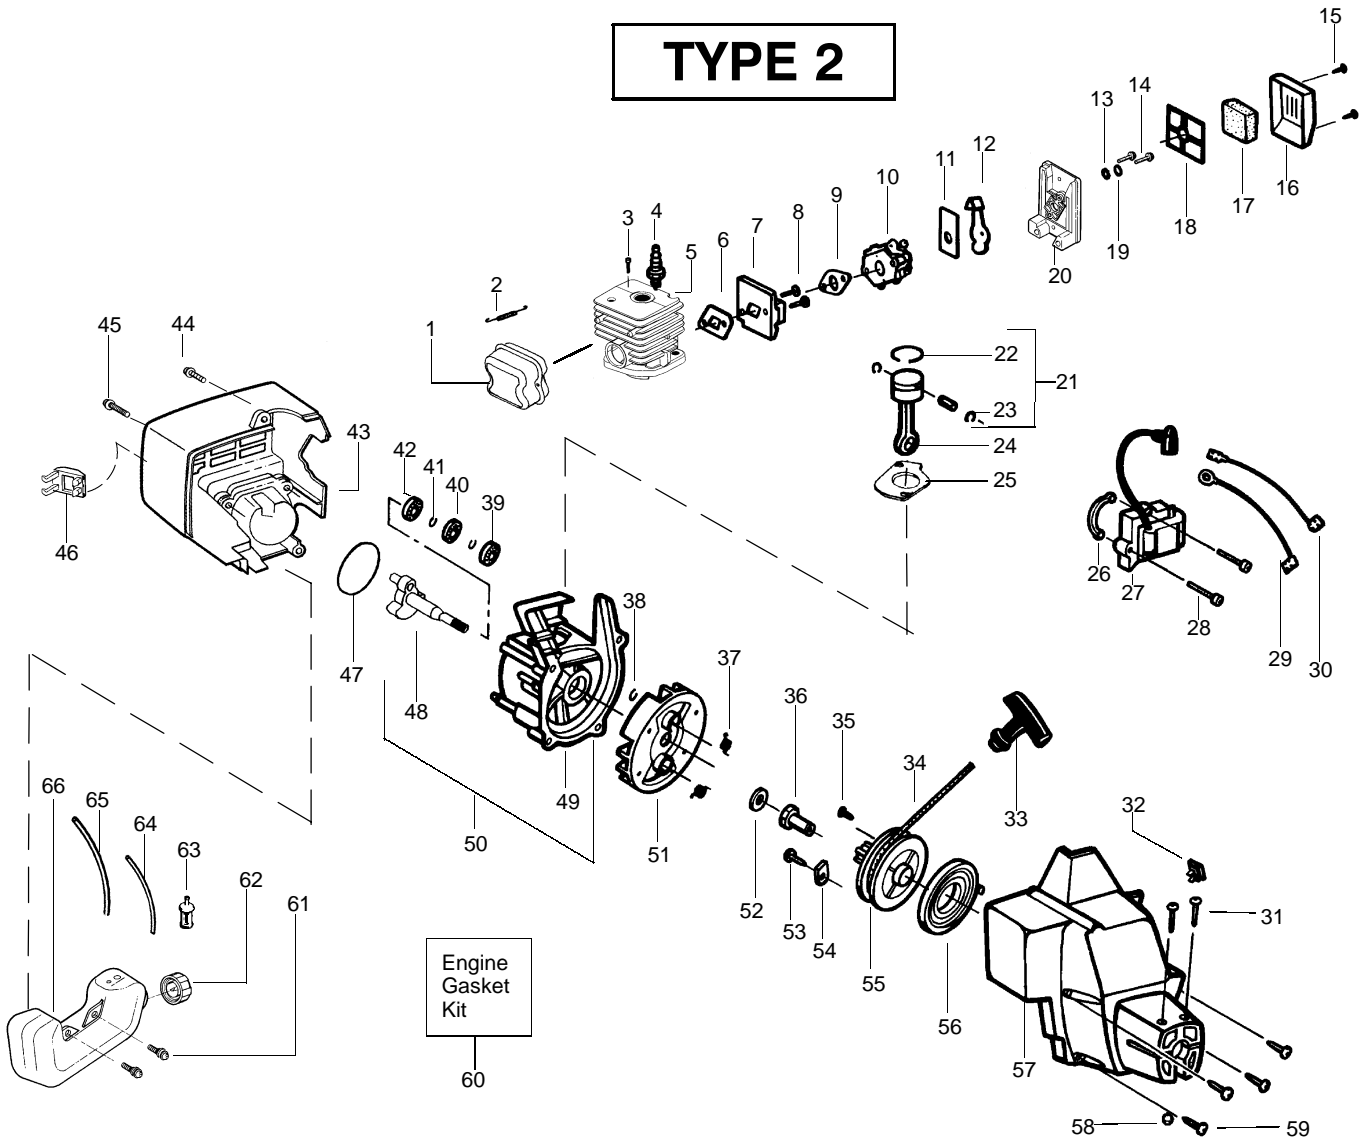

TYPE 2

Ref.	Part No.	Description	Ref.	Part No.	Description	Ref.	Part No.	Description
1.	530071396	Kit - Muffler (incl. 2 & spark arrestor screen)	23.	530015162	Retainer-Piston Pin	48.	530054753	Assy-Crankshaft
2.	530042088	Muffler Spring	24.	530069945	Assy-Connecting Rod	49.	530012462	Assy-Crankcase (Incl. 39-42)
3.	530015953	Screw-Cylinder	25.	530071363	Gasket-Cylinder(kit)	50.	530071360	Assy-C'case & C'shaft (Incl. 38,49,51)
4.	952030249	Spark Plug (RCJ 6Y)	26.	530036145	Spacer-Module	51.	530069886	Assy-Flywheel
5.	530071359	Kit - Cylinder	27.	530055160	Ignition Module	52.	530015828	Washer-Flat
6.	530071363	Gasket-Cyl/Carb.(kit)	28.	530015954	Screw	53.	530016224	Screw
7.	530055459	Adaptor-carb.	29.	530014662	Assy-Ground Wire	54.	530053985	Retainer-Pulley
8.	530016014	Screw	30.	530014663	Assy-Leadwire	55.	530069400	Kit-Starter Pulley (Incl. 35)
9.	530071363	Gasket-Carb.(kit)	31.	530015767	Screw	56.	530042085	Spring-Starter
10.	530069754	Kit-Carb. (WA226) (Incl. Limiter Cap)	32.	530071356	Kit-Switch	57.	530014919	Assy-Fan Housing
11.	530038747	Plate-Choke Mounting	33.	530054834	Handle-Starter	58.	530015768	Locknut
12.	530038686	Lever-Choke	34.	530069232	Kit - Rope	59.	530015810	Screw
13.	530015254	Washer	35.	530016080	Screw	60.	530071363	Kit-Engine Gasket (Incl. 6,9,25,47)
14.	530016353	Screw	36.	530027953	Coupling-Drive	61.	530016379	Retainer-Fuel Tank
15.	530015880	Screw	37.	530023817	Spring-Starter Dog	62.	530014347	Assy-Fuel Cap
16.	530036568	Cover-Air Box	38.	530015941	Retain. Ring-C'shaft	63.	530095646	Assy-Fuel Pickup
17.	530036575	Foam-Air Filter	39.	530032124	Bearing-Outer	64.	530069247	Kit-Fuel Line
18.	530036569	Plate-Air Filter Support	40.	530019179	Seal-C'case	65.	530069216	Kit-Fuel Line
19.	530015852	Spacer-Choke	41.	530015945	Retainer Ring-C'case	66.	530049379	Assy-Fuel Tank (Incl. cap,filter,lines)
20.	530052431	Box-Air	42.	530032125	Bearing-Inner			
21.	530071357	Kit - Piston (Incl. 22, 23)	43.	530038685	Shroud			
22.	530055120	Piston Ring	44.	530015934	Screw			
			45.	530015810	Screw			
			46.	530054536	Guard-Muffler			
			47.	530071363	O-Ring-C'case(kit)			

✓ = NEW PART NUMBER FOR THIS IPL   * = REFER TO THE SERVICE REFERENCE INDICATED FOR MORE INFORMATION. (LOCATED AT END OF IPL)