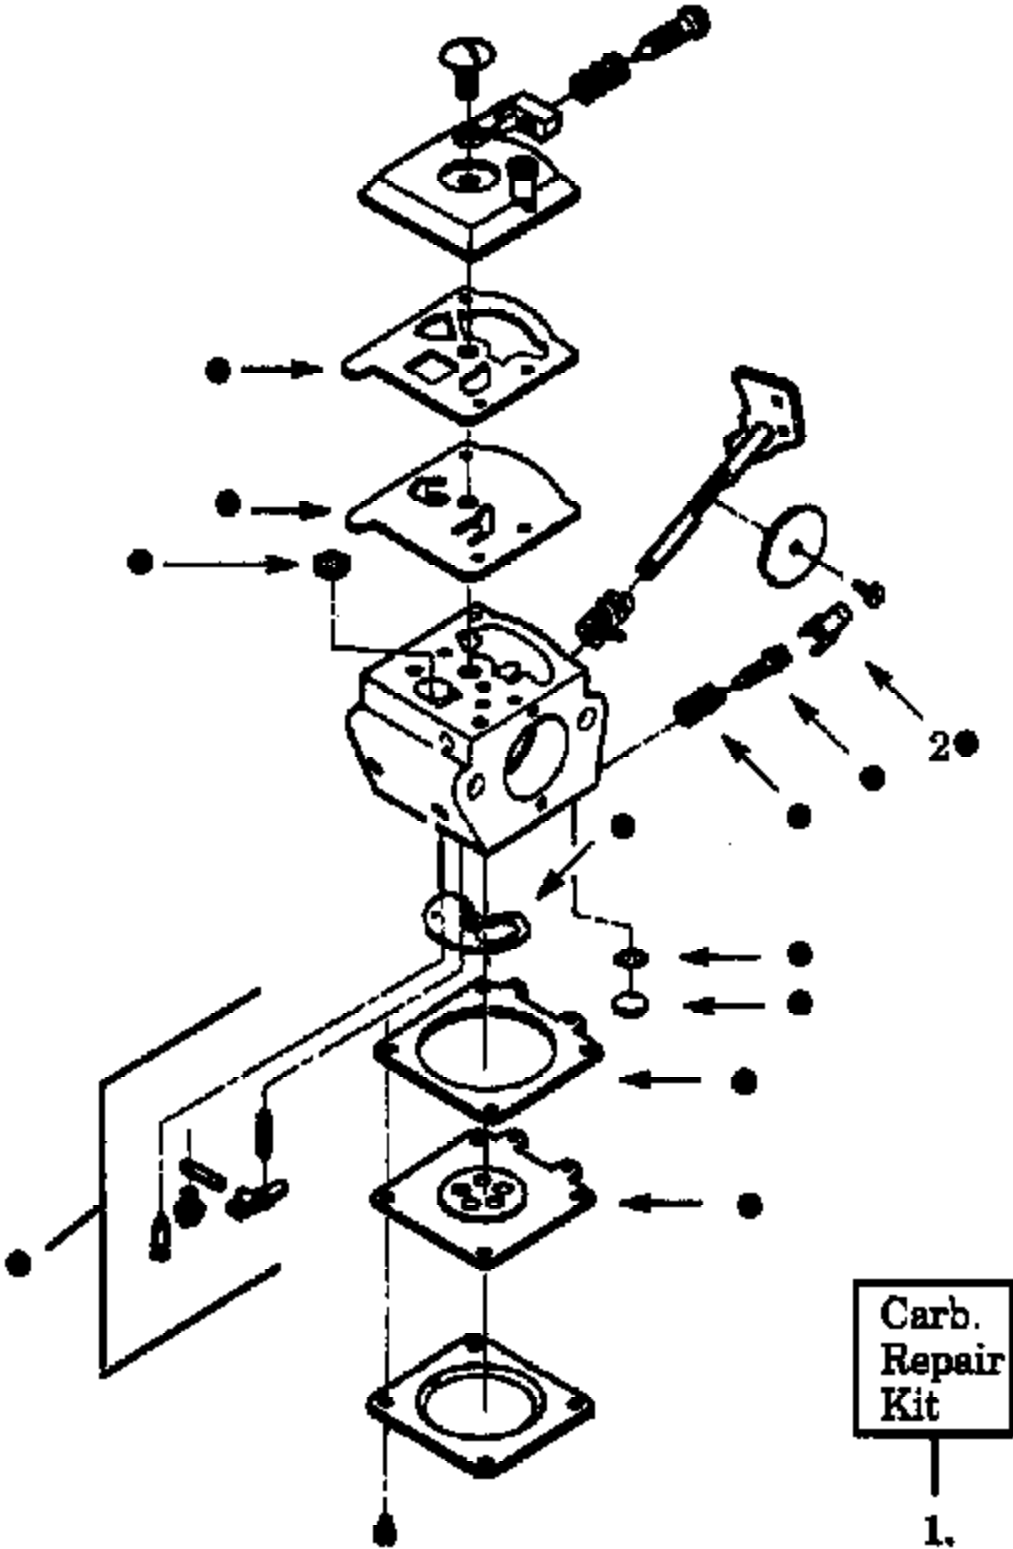

**WA-215**

Ref #	Part Number	Qty	Description
1	530035014		Metering Diaphragm
2	530035001		Metering Diaphragm Gasket
3	530035211		Circuit Plate Gasket
4	530035212		Mixture Needle
5	530035214		Mixture Needle Spring
8	530035166		Fuel Pump Diaphragm
9	530035164		Fuel Pump Gasket
10	530035203		Idle Speed Screw
11	530035208		Idle Speed Spring
12	530035028		Metering Lever Pin
13	530035031		Metering Lever
14	530037330		Metering Lever Spring
15	530035016		Inlet Needle Valve
16	530035178		Fuel Inlet Screen
17	530035016		Metering Lever Pin Screw
18	530035264		Carb. Kwik Repair Kit (Inc. 1,2,3,8,9,12, 13,14,15,16,17)
19	530035219		Carb. Gasket/Diaphragm Kit (Inc. 1,2,3,8,9)

LT17 Gas Trimmer Page 2 of 9  
 CARBURETOR WA-215

**WA-218 #530-069647**

Carb.  
Repair  
Kit

1.

---

Ref #	Part Number	Qty	Description
1	530069668		Carburetor Repair Kit (DOT Indicates Contents)
2	530038404		Limiter Cap