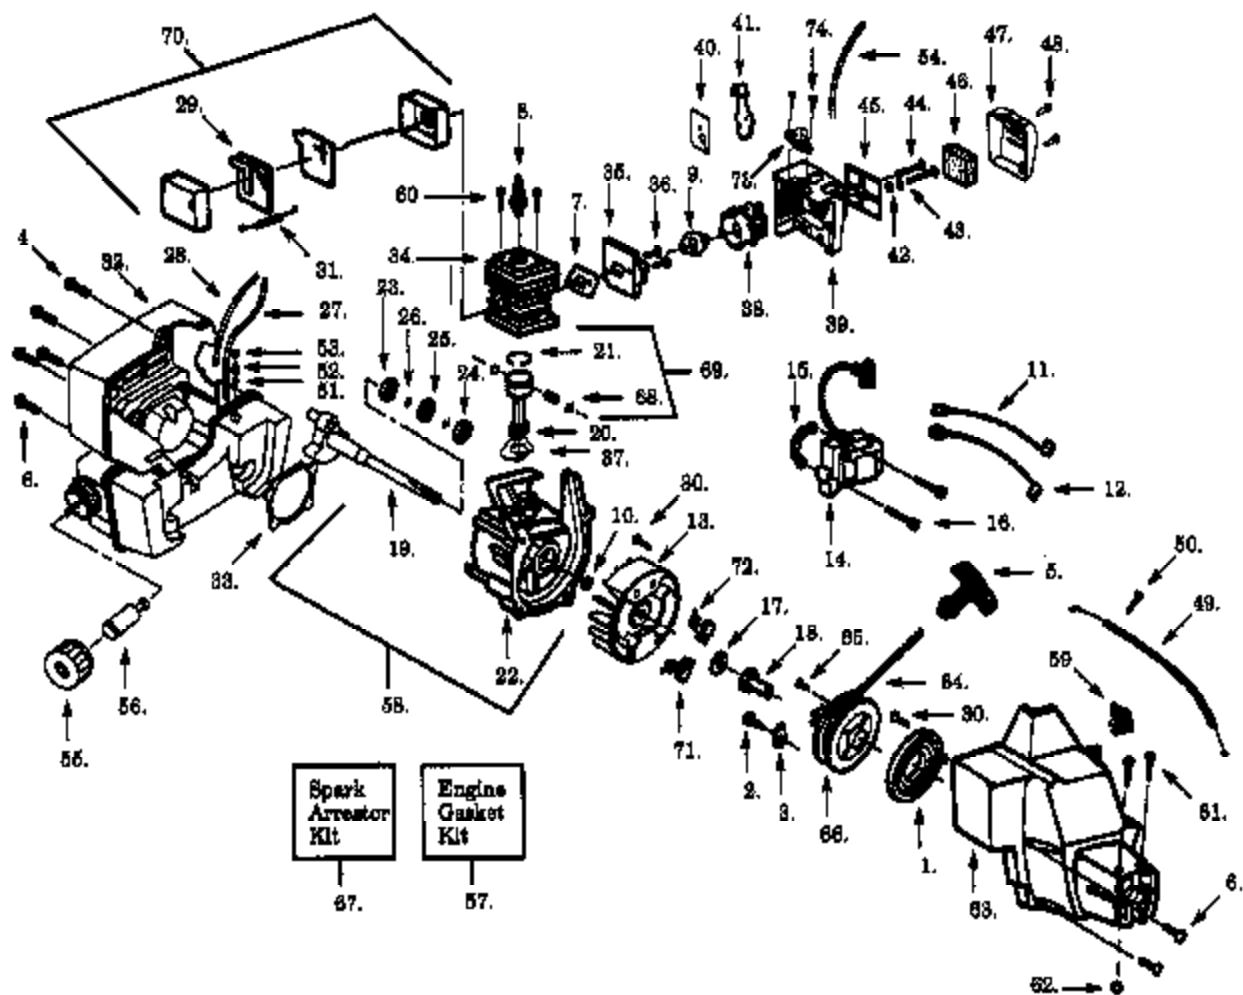

LT17 Gas Trimmer Page 6 of 9  
 DRIVE SHAFT & CUTTING HEAD

Ref #	Part Number	Qty	Description
1	530029395		Starter Spring
2	530015775		Screw-Pulley
3	530027523		Retainer-Pulley
4	530015934		Screw-Shrd./Fan Hsg.
5	530027569		Starter Handle
6	530015810		Screw-Fan Hsg.
7	530019185		Gasket-Cylin./Carb.
8	530030075		Spark Plug
9	530019194		Gasket-Carb.
10	530015945		Retainer-C'Case
11	530014663		Lead Wire
12	530014662		Ground Wire
13	530039149		Flywheel Ass'y.
14	530039163		Ignition Module
15	530036145		Spacer-Ignition Mod.
16	530015954		Screw-Ignition Mod.
17	530015149		Washer-Flysheel
18	530027953		Drive Coupling
19	530014532		Crankshaft Ass'y. (Incl 10 & 23-25)
20	530069615		Connecting Rod Ass'y.
21	530036404		Piston Ring
22	530014861		Crankcase Ass'y.
23	530032125		Inner Bearing
24	530032124		Outer Bearing
25	530019179		C'case Seal
26	530015945		Retain. Ring-C'shaft
27	530069216		Fuel Line-Prim.Tnk.
28	530069247		Fuel LIne-Carb./Tnk.
29	530038602		Muffler Baffle-Exit
30	530015882		Screw-Flywheel
31	530029930		Muffler Spring
32	530014857		Shroud & Tank Assy., LT7000 Type 1
32	530047099		Shroud & Tank Assy., LT17 & LT7000 Type 2
33	530019181		Gasket-C'case
34	530069619		Cylinder
35	530069564		Carb. Adaptor Kit, LT17
35			Carb. Adaptor Kit, LT7000-See Ser. Ref. 1
36	530016014		Screw
37	530019223		Gasket-Cylinder
38	530035308		Carburetor, LT7000 Type 1 (WA-215)
38	530069647		Carburetor, LT17 & LT7000 Type 2 (WA-218 w/Limiter Cap)
39	530037308		Air Box, LT7000 Type 1
39	530037969		Air Box, LT17 & LT7000 Type 2
40	530037326		Choke Plate
41	530038102		Choke Shutter
42	530015254		Wave Washer
43	530015852		Choke Spacer
44	530015887		Screw-Carb.
45	530037413		Filter Plate
46	530037331		Air Filter Foam
47	530037292		Air Filter Cover
48	530015966		Screw-Filter Cover
49	530036744		Throttle Cable Ass'y.
50	530015814		Screw-Carb. Adaptor
51	530026119		Check Valve
52	530029717		Element