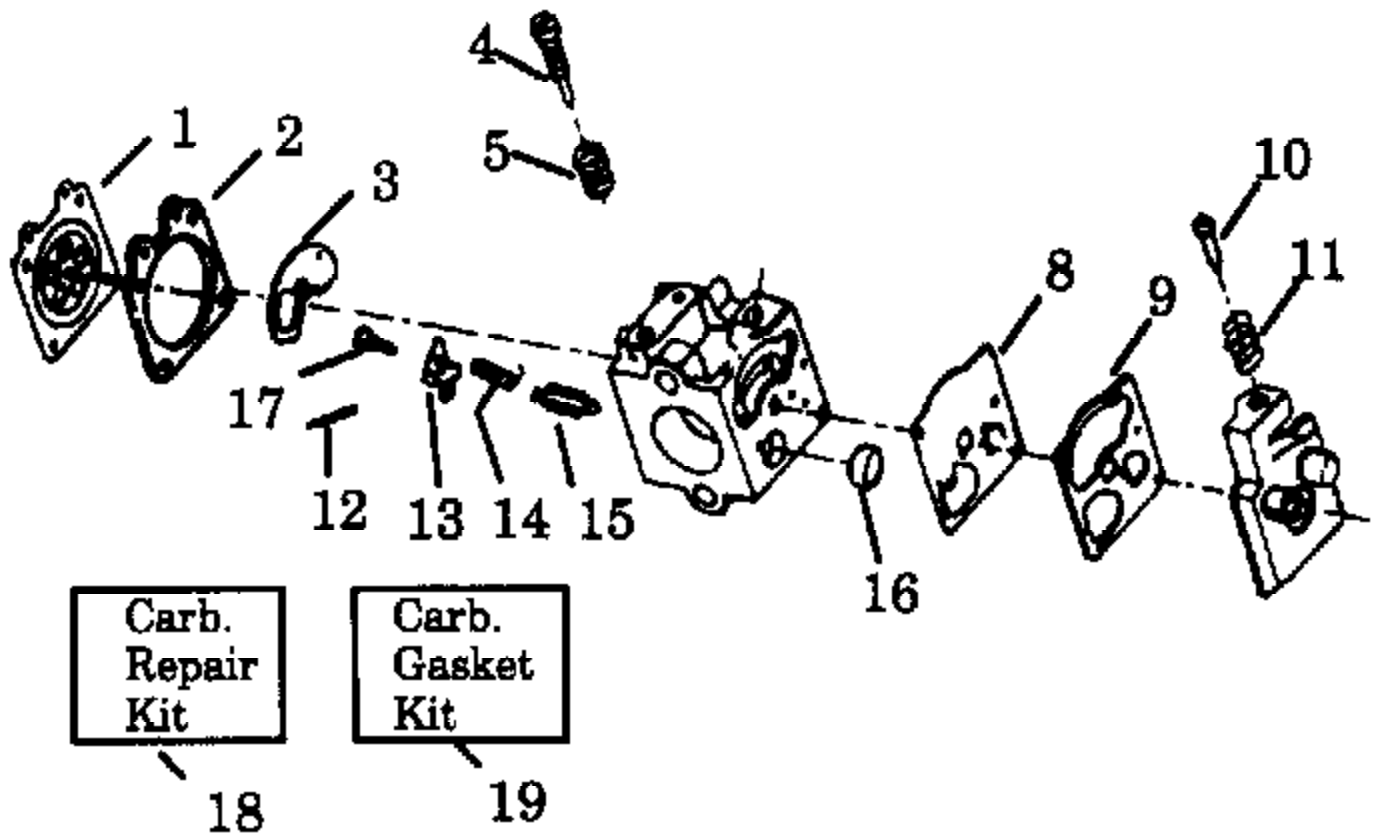

**WA-215**

Ref #	Part Number	Qty	Description
1	530035014		Metering Diaphragm
2	530035001		Metering Diaphragm Gasket
3	530035211		Circuit Plate Gasket
4	530035212		Mixture Needle
5	530035214		Mixture Needle Spring
8	530035166		Fuel Pump Diaphragm
9	530035164		Fuel Pump Gasket
10	530035203		Idle Speed Screw
11	530035208		Idle Speed Spring
12	530035028		Metering Lever Pin
13	530035031		Metering Lever
14	530037330		Metering Lever Spring
15	530035016		Inlet Needle Valve
16	530035178		Fuel Inlet Screen
17	530035016		Metering Lever Pin Screw
18	530035264		Carb. Kwik Repair Kit (Inc. 1,2,3,8,9,12, 13,14,15,16,17)
19	530035219		Carb. Gasket/Diaphragm Kit (Inc. 1,2,3,8,9)

LT17 Gas Trimmer Page 2 of 9  
 CARBURETOR WA-215

**WA-218 #530-069647**

Carb.  
Repair  
Kit

1.

---

Ref #	Part Number	Qty	Description
1	530069668		Carburetor Repair Kit (DOT Indicates Contents)
2	530038404		Limiter Cap