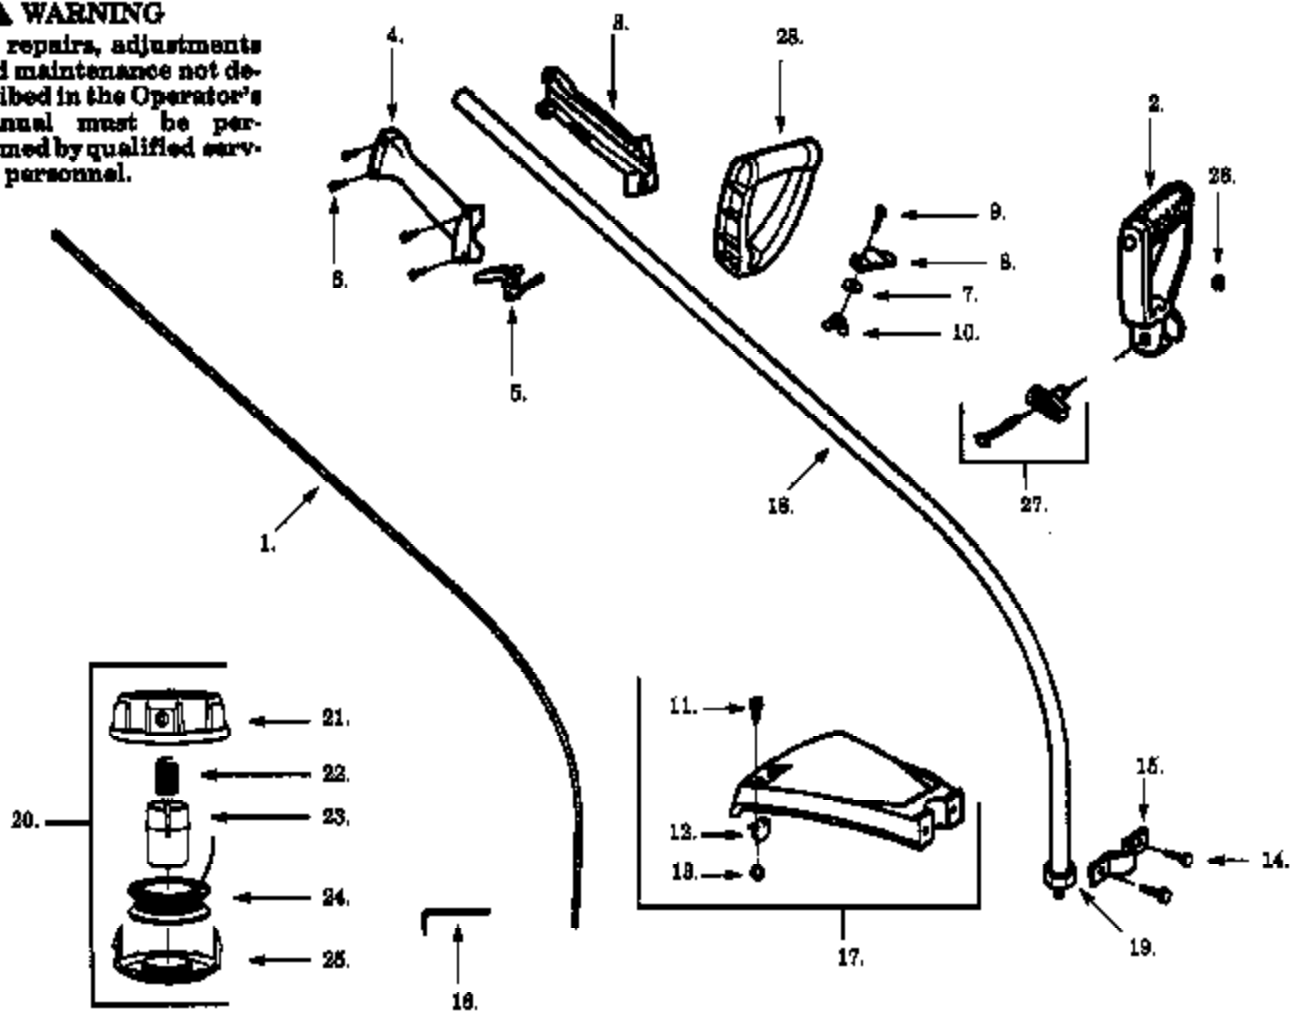

⚠ WARNING

All repairs, adjustments and maintenance not described in the Operator's Manual must be performed by qualified service personnel.

Ref #	Part Number	Qty	Description
1	530094671		Drive Shaft
2	530010957		Handle
3	530036514		Throttle Hsg. (Left)
4	530036515		Throttle Hsg. (Right)
5	530036556		Throttle Lever
6	530015966		Screw-throttle Housing
7	530092062		Washer-Handle
8	530094742		Clamp-Handle
9	530015820		Bolt-Handle
10	530091373		Wing Nut-Handle
11	530015337		Screw-Line Limiter
12	530094570		Line Limiter
13	534235901		Locknut
14	530016107		Screw-Shield
15	530029373		Bracket Shield
16	530031111		Hex Wrench (5/32)
17	530069299		Shield Kit Ass'y. (Incl. 11-14)
18	530094874		Drive Shaft Hsg., LT7000
18	530095336		Drive Shaft Hsg., LT17
19	530094543		Dust Cup
20	952701618		Cutting Head Ass'y. (Incl. 21-25)
21	530094875		Hub Ass'y.
22	530094830		Spring
23	530094827		Release Button
24	952701619		Spool w/Line
25	530094828		Cover
26	530015197		Nut-Handle
27	530069252		"T" Handle Ass'y.
28	530094673		Handle
0	530047065		Carton Contents Bag, LT7000 Not Shown.
0	530047328		Carton Contents Bag, LT17 Not Shown.
0			Carton Contents Bag, Operator Manual Not Shown.
0	530081793		Carton Contents Bag, LT7000 Type 1 & 2 Not Shown.
0	530083152		Carton Contents Bag, LT7000 Type 3 Not Shown.
0	530082384		Carton Contents Bag, LT7000 French/English Type 3 Not Shown.
0	530083394		Carton Contents Bag, LT17 Not Shown.
0			Carton Contents Bag, Shaft Warning Decal Not Shown.
0	530029159		Carton Contents Bag, LT7000 English only Not Shown.
0	530029164		Carton Contents Bag, LT7000 French/English Not Shown.
0	530038907		Carton Contents Bag, LT17 Not Shown.
0			Carton Contents Bag, Instruction Decal Not Shown.
0	530038229		Carton Contents Bag, LT7000 French Not Shown.
0	530047436		Carton Contents Bag, LT7000,LT17 Tri/Lingual Not Shown.

LT17 Gas Trimmer Page 6 of 9
DRIVE SHAFT & CUTTING HEAD