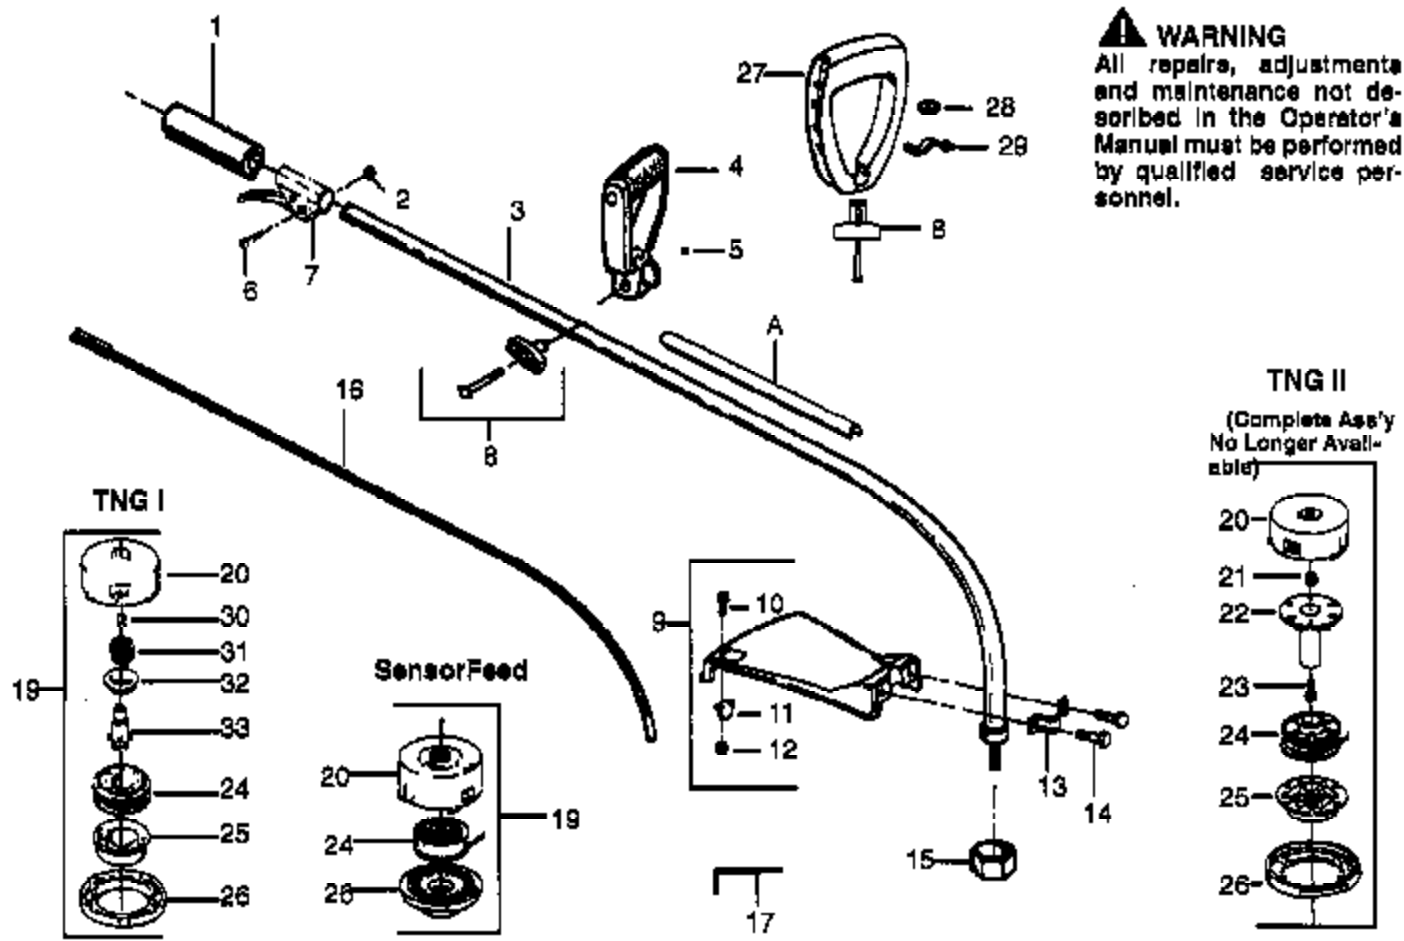

WARNING
All repairs, adjustments and maintenance not described in the Operator's Manual must be performed by qualified service personnel.

Ref #	Part Number	Qty	Description
1	530029445		Grip
2	530015768		Nut
3	530094891		Drive Shaft Housing
4	530010957		Handle Ass'y.
5	530015197		Nut
6	530015774		Screw
7	530010959		Throttle Housing Ass'y.
8	530069252		"T" Handle Kit
9	530069249		Shield Kit Ass'y. (Inc. 10,11,12,14)
10	530015337		Screw
11	530094883		Line Limiter
12	534235901		Locknut
13	530093653		Shield Bracket
14	530016107		Screw
15	530094543		Dust Cup
16	530094551		Drive Shaft
17	530031111		Hex Wrench (5/32)
19	952701605		SensorFeed
19	952701574		TNG I
19			TNG II
20	530094592		SensorFeed
20	530094841		TNG II
20	530093896		TNG I
21	530094956		Spring
22	530069312		Plate
23	530015542		Screw
24	952701607		SensorFeed
24	952701606		TNG II
24	952701523		TNG I
25	530094522		TNG II
25	530401183		TNG I
26	530094494		SensorFeed
26	530094521		TNG II
26	530092133		TNG I
27	530014222		Handle
28	530015610		Nut
29	530094742		Clamp
30	530093898		Line Saver
31	530340007		Spring
32	530092068		Spring Cap
33	530093897		Drive Gear
A	530029159		Shaft Warning Decal
	530067639		Operator's Manual

HP30 Gas Trencher Page 4 of 7
CUTTING HEAD & DRIVE SHAFT