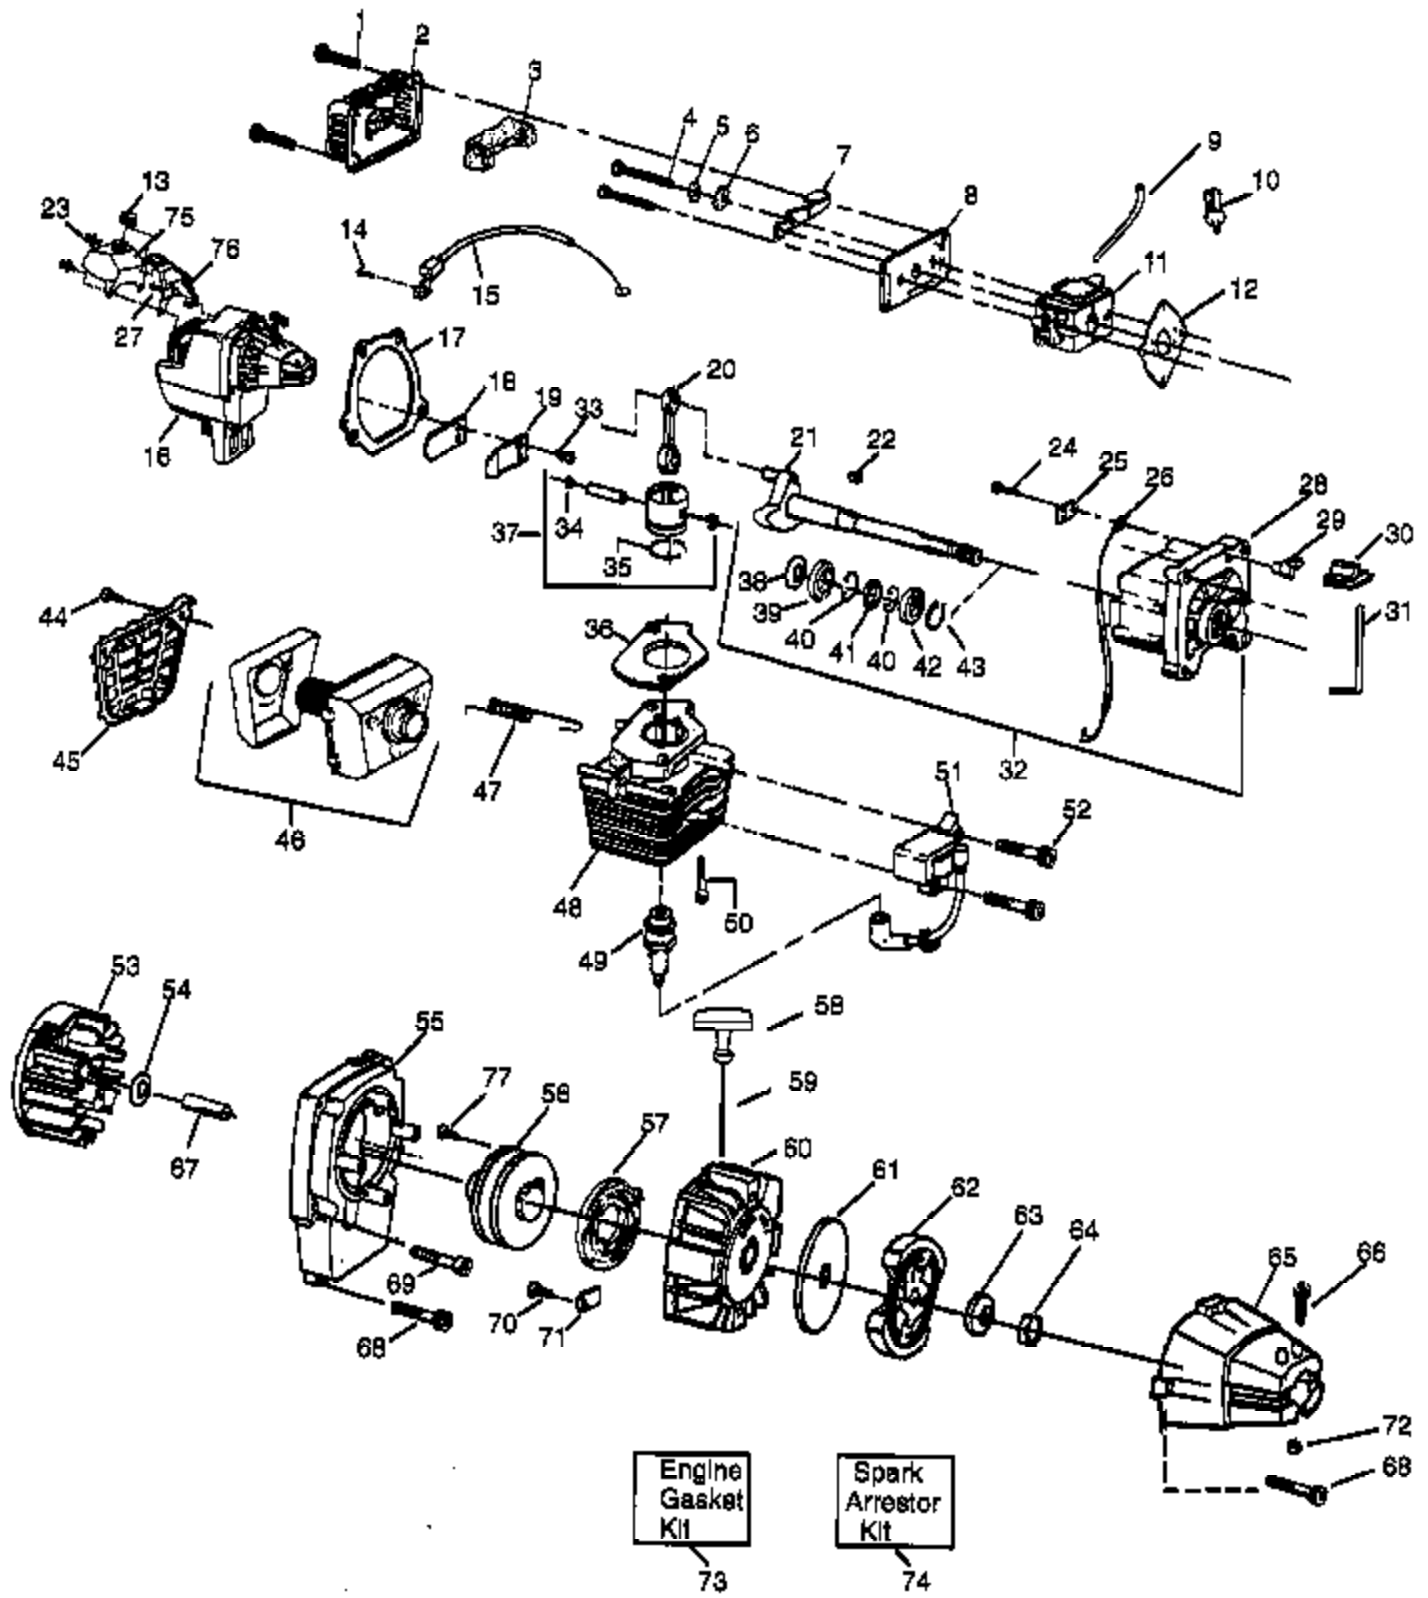

Ref #	Part Number	Qty	Description
1	530015773		Screw
2	530027529		Air Filter Cover
3	530027530		Air Filter
4	530015849		Screw
5	530015852		Spacer
6	530015254		Wave Washer
7	530027526		Choke Shutter
8	530027527		Air Filter Plate
9	530069247		Fuel Line
10	530014362		Fuel Pick-up Ass'y.
11	530035259		Carburetor
12	530019156		Carburetor Gasket Included in Engine Gasket Kit. Engine Gasket Contents
			HP30 Gas Trim Page 6 of 7 ENGINE BLOCK & SHROUD
13	530014347		Fuel Cap Ass'y.
14	530015775		Screw
15	530027549		Throttle Cable Ass'y
16	530027923		Shroud.
17	530019154		Crankcase/Shroud Gasket Included in Engine Gasket Kit. Engine Gasket Contents
18	530027593		Reed
19	530027594		Reed Stop
20	530010960		Connecting Rod Ass'y. (Inc. Bearings)
21	530010934		Crankshaft Ass'y. -See Service Reference 1
22	530015126		Flywheel Key
23	530015843		Screw
24	530015780		Screw
25	530027546		Switch Insulator
26	530027547		Lead Wire
27	530015810		Screw
28	530014016		Crankcase Ass'y. (Inc. 39-42)
29	530027545		Switch Ramp
30	530038309		Switch Button
31	530027959		Switch Spring
32	530014015		Crankcase & Crankshaft Ass'y (21, 28 & 39-43)
33	530015241		Screw
34	530015162		Piston Pin Retainer
35	530025875		Piston Ring
36	530019178		Cylinder Gasket Included in Engine Gasket Kit. Engine Gasket Contents
37	530069275		Piston Kit (Inc. 34,35 & pin)
39	530032103		Inner Bearing
40	530015787		Retaining Ring
41	530019158		Crankshaft Seal
42	530032102		Outer Bearing
43	530015789		Crankshaft Retaining Ring
44	530015717		Screw
45	530027781		Muffler Guard
46	530069257		Muffler Kit
47	530036409		Muffler Attachment Spring
48	530069626		Cylinder
49	530030077		Spark Plug
50	530015239		Screw
51	530039134		Ignition Module Kit
52	530015128		Screw