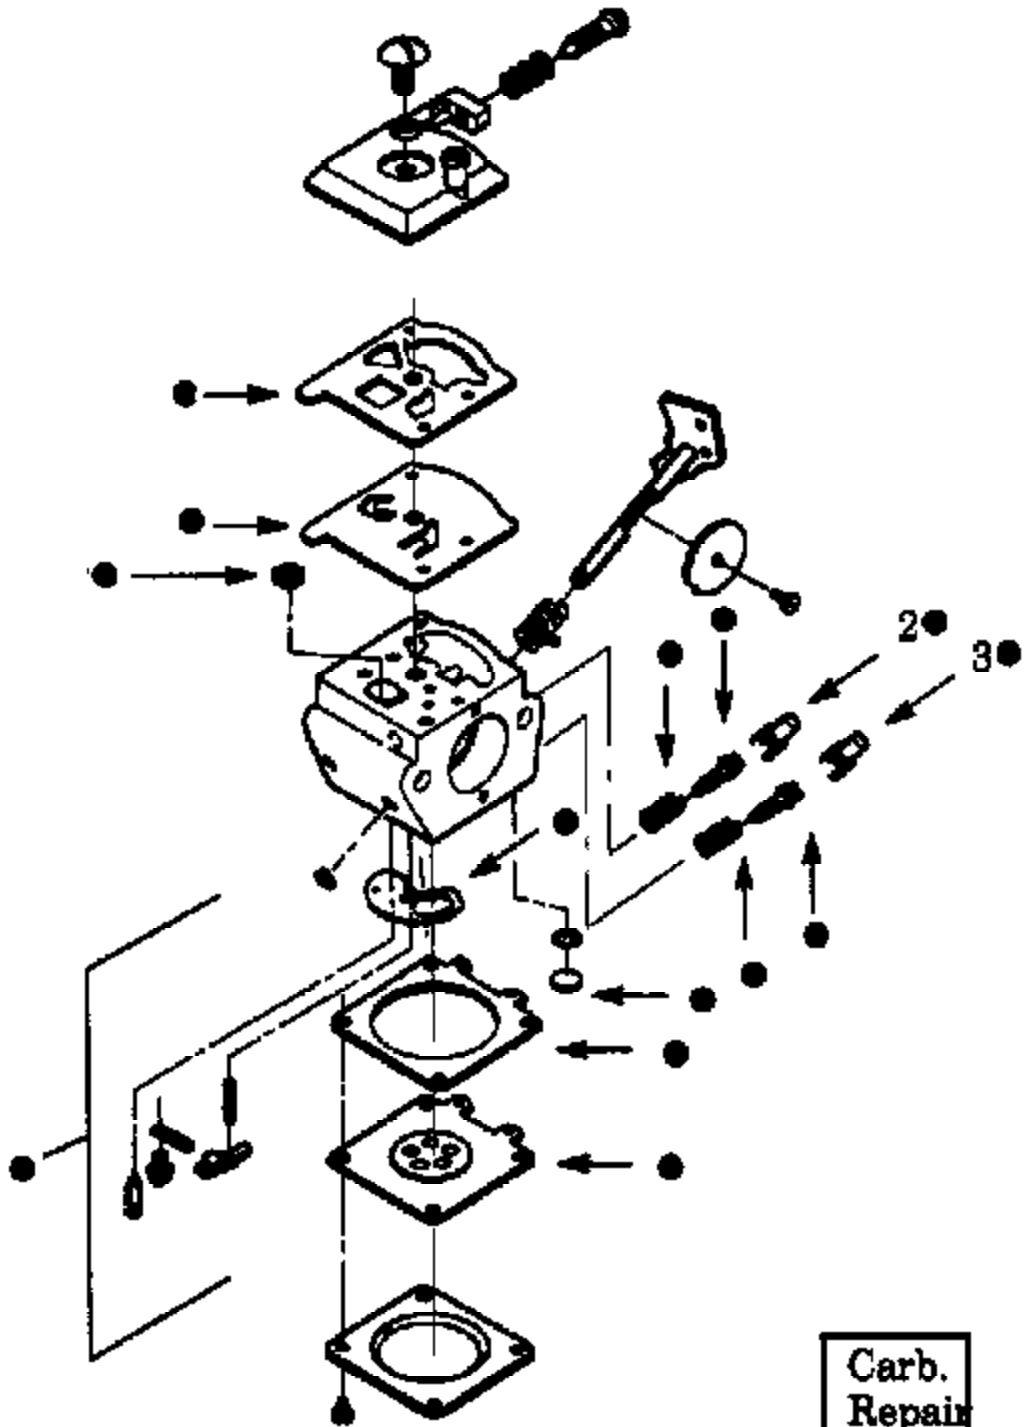

WA-199 #530-035259

Ref #	Part Number	Qty	Description
1	530035014		Metering Diaphragm
2	530035151		Metering Diaphragm Gasket
3	530035147		Circuit Plate Gasket
4	530035142		Hi Speed Needle
5	530035036		Hi Speed Needle Spring
6	530035141		Idle Needle
7	530035023		Idle Needle Spring
8	530035203		Idle Speed Screw
9	530035208		Idle Speed Spring
10	530035028		Metering Lever Pin
11	530035031		Metering Lever
12	530035188		Metering Lever Spring
13	530035106	GT118T Gas Turbine 2 of 11	Inlet Needle Valve
14	530035178	CARBURETOR WA-199 - FC	Inlet Screen
15	530035166		Pump Diaphragm
16	530035164		Pump Gasket
17	530035260		Carb. Kwik Repair Kit (Inc. 1,2,3,12,13,14, 15,16,18)
18	530035185		Carb. Gasket/Diaphragm Kit (Inc. 1,2,3)

WT-298A #530-069651

Carb.
Repair
Kit

1

Ref #	Part Number	Qty	Description
1	530069623		Carburetor Repair Kit (DOT Indicates Contents on illus.)
2	530038317		Limiter Cap-Low
3	530038318		Limiter Cap-High

GT118T Gas Trim Page 4 of 11
CARBURETOR WA-298A FC

GTI18T Gas Trimmer Page 6 of 11
Washer

Ref #	Part Number	Qty	Description
53	530027889		Handlebar Decal MODELS GTI 18K, GTI 18KT
54	530015791		Screw-Metal Shield/& Handlebar MODELS GTI 18K, GTI 18KT
55	530094686		Clamp-Harness MODELS GTI 18K, GTI 18KT
56	952030139		Shaft Lubrication
57	530029160		Shaft Warning-Upper
58			Shaft Warning-Lower, MODEL GTI 18KT Type 1 See Ser. Ref. 2
58	530029161		MODELS GTI 18KT Type 2,GTI 18,GTI 18K,GTI 18T
58	530038906		MODEL GTI 18KT Type 3
0	530067333		Operator Manual, MODELS GTI 18,GTI 18K
0			GTI18T Gas Trip Page 7 of 11 Operator Manual, MODELS GTI 18T,GTI 18KT Type 1 See Ser. Ref. 2 DRIVE SHAFT & CLUTTING F
0	530081807		Operator Manual, MODELS GTI 18T,GTI 18KT Type 2
0	530082388		Operator Manual, MODELS GTI 18T,GTI 18KT Type 1 & 2 Fr/Eng
0	530083672		Operator Manual, MODELS GTI 18T,GTI 18KT Type 3