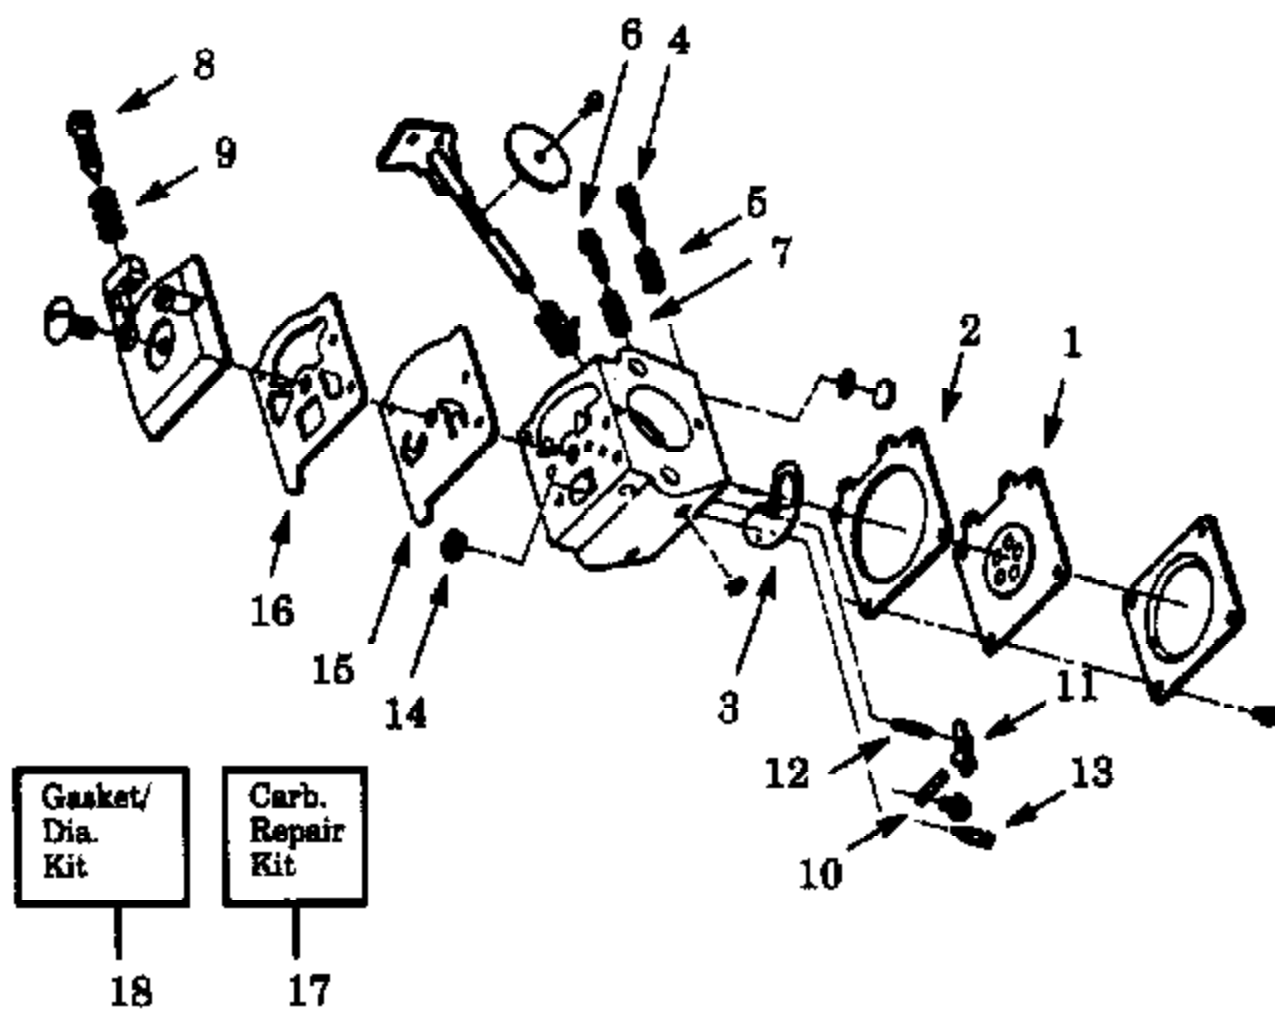

WA-199 #530-035259

Ref #	Part Number	Qty	Description
1	530035014		Metering Diaphragm
2	530035151		Metering Diaphragm Gasket
3	530035147		Circuit Plate Gasket
4	530035142		Hi Speed Needle
5	530035036		Hi Speed Needle Spring
6	530035141		Idle Needle
7	530035023		Idle Needle Spring
8	530035203		Idle Speed Screw
9	530035208		Idle Speed Spring
10	530035028		Metering Lever Pin
11	530035031		Metering Lever
12	530035188		Metering Lever Spring
13	530035106	GT118T Gas Turbine 2 of 11	Inlet Needle Valve
14	530035178	CARBURETOR WA-199 - FC	Inlet Screen
15	530035166		Pump Diaphragm
16	530035164		Pump Gasket
17	530035260		Carb. Kwik Repair Kit (Inc. 1,2,3,12,13,14, 15,16,18)
18	530035185		Carb. Gasket/Diaphragm Kit (Inc. 1,2,3)

WT-298A #530-069651

Carb.
Repair
Kit

1

Ref #	Part Number	Qty	Description
1	530069623		Carburetor Repair Kit (DOT Indicates Contents on illus.)
2	530038317		Limiter Cap-Low
3	530038318		Limiter Cap-High

GT118T Gas Trim Page 4 of 11
CARBURETOR WA-298A FC

GTI18T Gas Trimmer Page 6 of 11
Washer

Ref #	Part Number	Qty	Description
53	530027889		Handlebar Decal MODELS GTI 18K, GTI 18KT
54	530015791		Screw-Metal Shield/& Handlebar MODELS GTI 18K, GTI 18KT
55	530094686		Clamp-Harness MODELS GTI 18K, GTI 18KT
56	952030139		Shaft Lubrication
57	530029160		Shaft Warning-Upper
58			Shaft Warning-Lower, MODEL GTI 18KT Type 1 See Ser. Ref. 2
58	530029161		MODELS GTI 18KT Type 2,GTI 18,GTI 18K,GTI 18T
58	530038906		MODEL GTI 18KT Type 3
0	530067333		Operator Manual, MODELS GTI 18,GTI 18K
0			GTI18T Gas Trip Page 7 of 11 Operator Manual, MODELS GTI 18T,GTI 18KT Type 1 See Ser. Ref. 2 DRIVE SHAFT & CLUTTING F
0	530081807		Operator Manual, MODELS GTI 18T,GTI 18KT Type 2
0	530082388		Operator Manual, MODELS GTI 18T,GTI 18KT Type 1 & 2 Fr/Eng
0	530083672		Operator Manual, MODELS GTI 18T,GTI 18KT Type 3