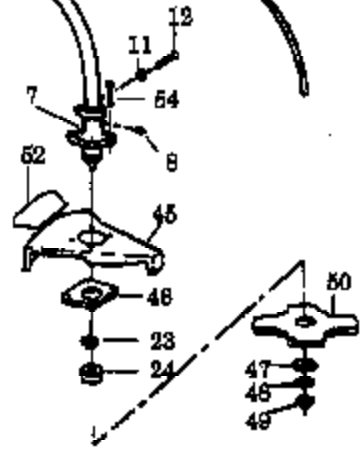

WARNING
All repairs, adjustments and maintenance not described in the Operator's Manual must be performed by qualified service personnel.

Ref #	Part Number	Qty	Description
1	530094681		MODELS GTI 18,GTI 18K,GTI 18T,GTI 18KT-Type 2
1			MODEL GTI 18KT Type 1 See Ser. Ref. 2
1	530095337		MODEL GTI 18KT Type 3
2	530094679		Drive Shaft
3	530069256		Shield Kit Ass'y. (Incl. 4,5,6)
4	534235901		Locknut)
5	530094570		Line Limiter
6	530015037		Screw
7	530094581		Bearing Hsg. (Incl. 8, 11-13, 15 & 16)
8	530015518		Screw
9	530016107		Screw-Plastic Shield
10	530093846		Arbor Shaft
11	530092227		Washer
12	534828400		DRIVE SHAFT & CUTTING F
13	530091783		Retainer
14	530069086		Bearings & Spacer Kit
15	530092216		Washer
16	530092359		Dust Cup
17	530094571		Grass Washer
18	530069252		"T" Handle Kit
19	530015197		Nut
20	530031111		Hex Wrench (5/32")
21	530031098		Hex Wrench (3/16")
22	952701574		Cutting Head Ass'y. (Incl. 23-30-[p]
23	530093896		Hub
24	530093898		Line Saver
25	530340007		Spring
26	530092068		Spring Cap
27	530093897		Drive Gear
28	952701523		Spool w/Line
29	530401183		Release Button
30	530092133		Cover
31	530094592		Hub Ass'y.
32	952701607		Spool w/Line
33	530094494		Cover
34	952701605		Cutting Head Ass'y. (Incl. 31-33)
35	530010957		Handle MODELS GTI 18,GTI 18T
36	530069496		Assist Handle Kit (Incl. 12,40,41) MODELS GTI 18,GTI 18T
37	530015610		Nut MODELS GTI 18,GTI 18T
38	530094742		Clamp MODELS GTI 18,GTI 18T
39	952701566		4 Point Blade Kit MODELS GTI 18,GTI 18T
40	530094572		Handlebar Bracket MODELS GTI 18K, GTI 18KT
41	530010723		Handlebar MODELS GTI 18K, GTI 18KT
42	530092086		Handlebar Grip MODELS GTI 18K, GTI 18KT
43	530092192		Handlebar Cap MODELS GTI 18K, GTI 18KT
44	530012207		Handlebar Clamp MODELS GTI 18K, GTI 18KT
45	530094627		Shield w/Decal MODELS GTI 18K, GTI 18KT
46	530027615		Shield Retention Plate MODELS GTI 18K, GTI 18K
47	530015792		Washer-Blade MODELS GTI 18K, GTI 18KT
48	530015492		Washer-Belleville MODELS GTI 18K, GTI 18KT
49	530093748		Nut-Blade MODELS GTI 18K, GTI 18KT
50	952701546		4-Point Blade MODELS GTI 18K, GTI 18KT
51	530094417		Shoulder Strap MODELS GTI 18K, GTI 18KT
52	530027749		Blade Direction Decal MODELS GTI 18K, GTI 18KT (Not a serviceable part)

GTI18T Gas Trimmer Page 6 of 11
Washer