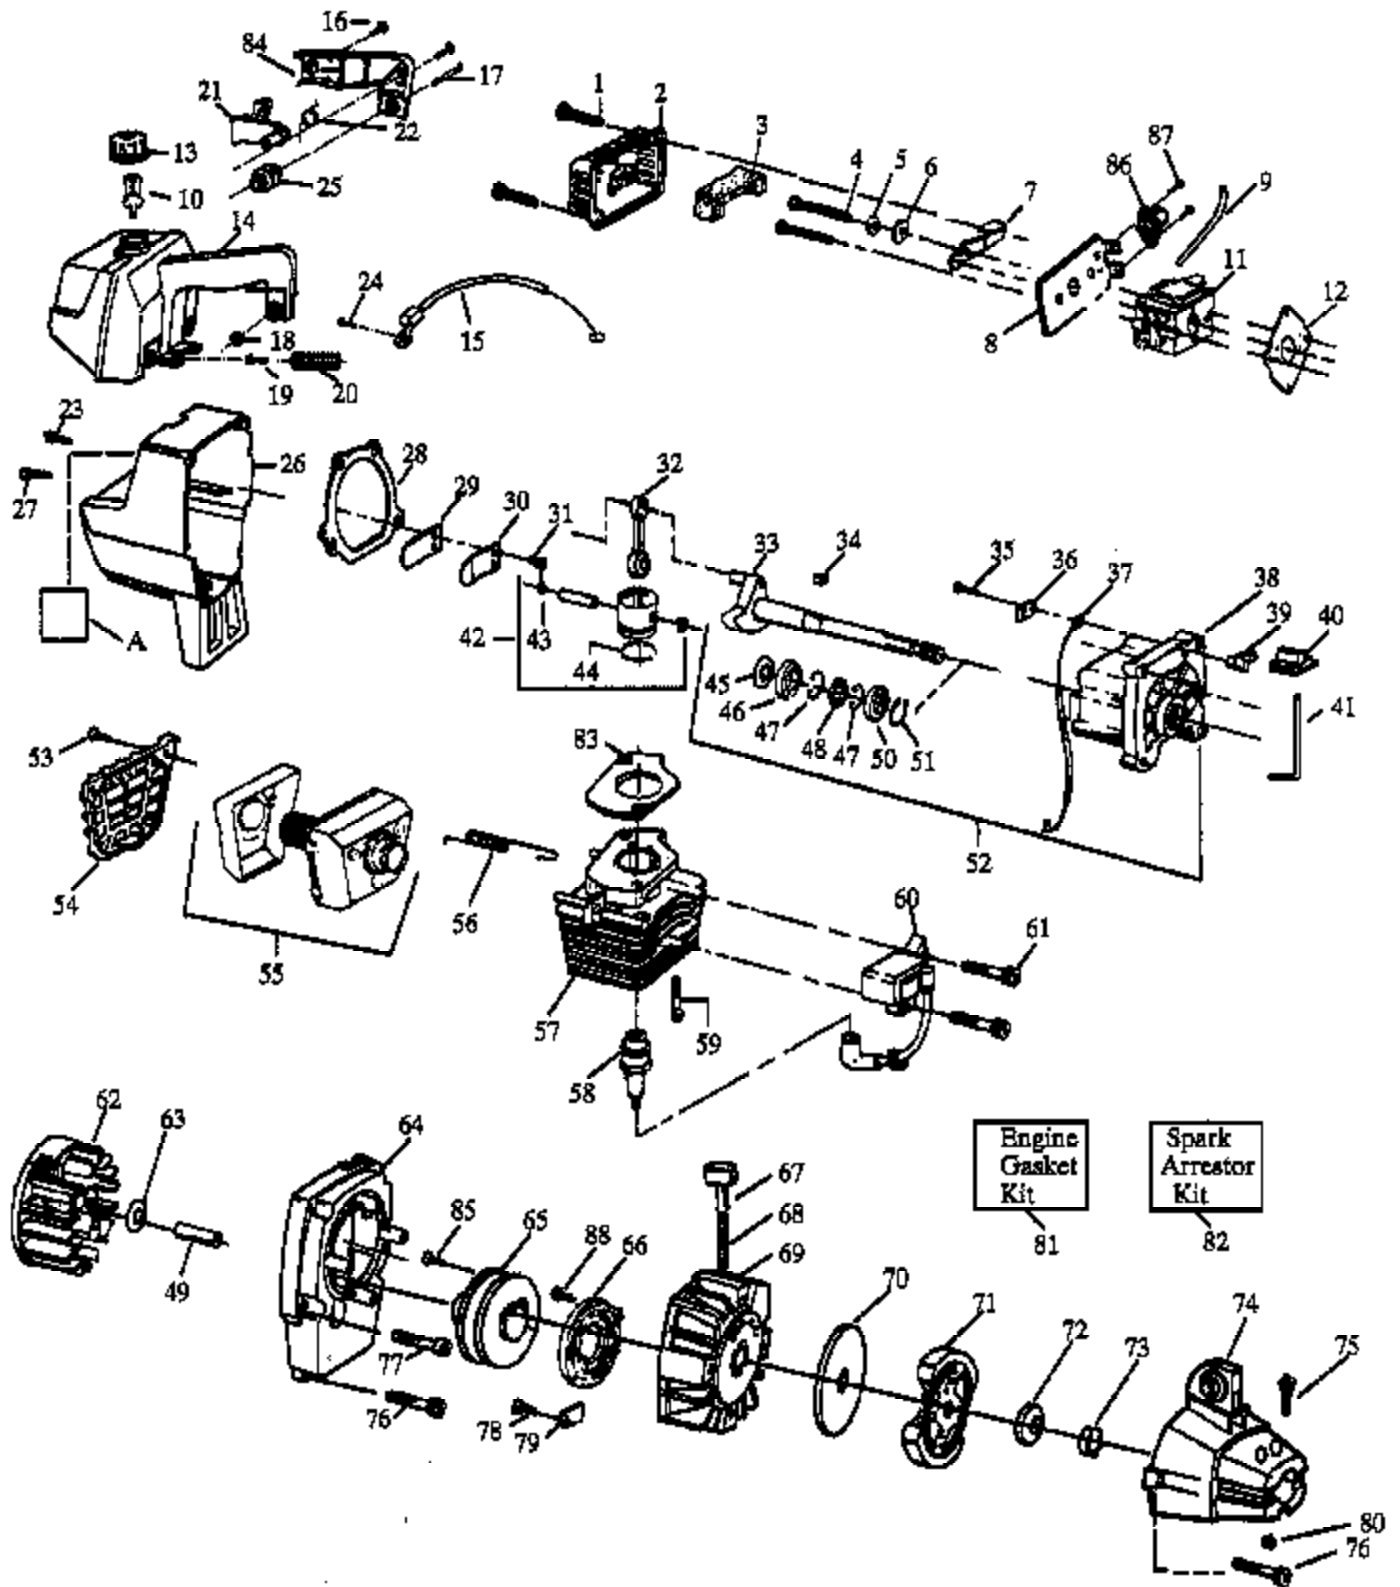

WA-199 #530-035259

Ref #	Part Number	Qty	Description
1	530035014		Metering Diaphragm
2	530035151		Metering Diaphragm Gasket
3	530035147		Circuit Plate Gasket
4	530035142		Hi Speed Needle
5	530035036		Hi Speed Needle Spring
6	530035141		Idle Needle
7	530035023		Idle Needle Spring
8	530035203		Idle Speed Screw
9	530035208		Idle Speed Spring
10	530035028		Metering Lever Pin
11	530035031		Metering Lever
12	530035188		Metering Lever Spring
13	530035106	GT118T Gas Turbine 2 of 11	Inlet Needle Valve
14	530035178	CARBURETOR WA-199 - FC	Inlet Screen
15	530035166		Pump Diaphragm
16	530035164		Pump Gasket
17	530035260		Carb. Kwik Repair Kit (Inc. 1,2,3,12,13,14, 15,16,18)
18	530035185		Carb. Gasket/Diaphragm Kit (Inc. 1,2,3)

WT-298A #530-069651

Carb.
Repair
Kit

1

Ref #	Part Number	Qty	Description
1	530069623		Carburetor Repair Kit (DOT Indicates Contents on illus.)
2	530038317		Limiter Cap-Low
3	530038318		Limiter Cap-High

GT118T Gas Trim Page 4 of 11
CARBURETOR WA-298A FC

GTI18T Gas Trimmer Page 6 of 11
Washer

Ref #	Part Number	Qty	Description
53	530027889		Handlebar Decal MODELS GTI 18K, GTI 18KT
54	530015791		Screw-Metal Shield/& Handlebar MODELS GTI 18K, GTI 18KT
55	530094686		Clamp-Harness MODELS GTI 18K, GTI 18KT
56	952030139		Shaft Lubrication
57	530029160		Shaft Warning-Upper
58			Shaft Warning-Lower, MODEL GTI 18KT Type 1 See Ser. Ref. 2
58	530029161		MODELS GTI 18KT Type 2,GTI 18,GTI 18K,GTI 18T
58	530038906		MODEL GTI 18KT Type 3
0	530067333		Operator Manual, MODELS GTI 18,GTI 18K
0			GTI18T Gas Trip Page 7 of 11 Operator Manual, MODELS GTI 18T,GTI 18KT Type 1 See Ser. Ref. 2 DRIVE SHAFT & CLUTTING F
0	530081807		Operator Manual, MODELS GTI 18T,GTI 18KT Type 2
0	530082388		Operator Manual, MODELS GTI 18T,GTI 18KT Type 1 & 2 Fr/Eng
0	530083672		Operator Manual, MODELS GTI 18T,GTI 18KT Type 3