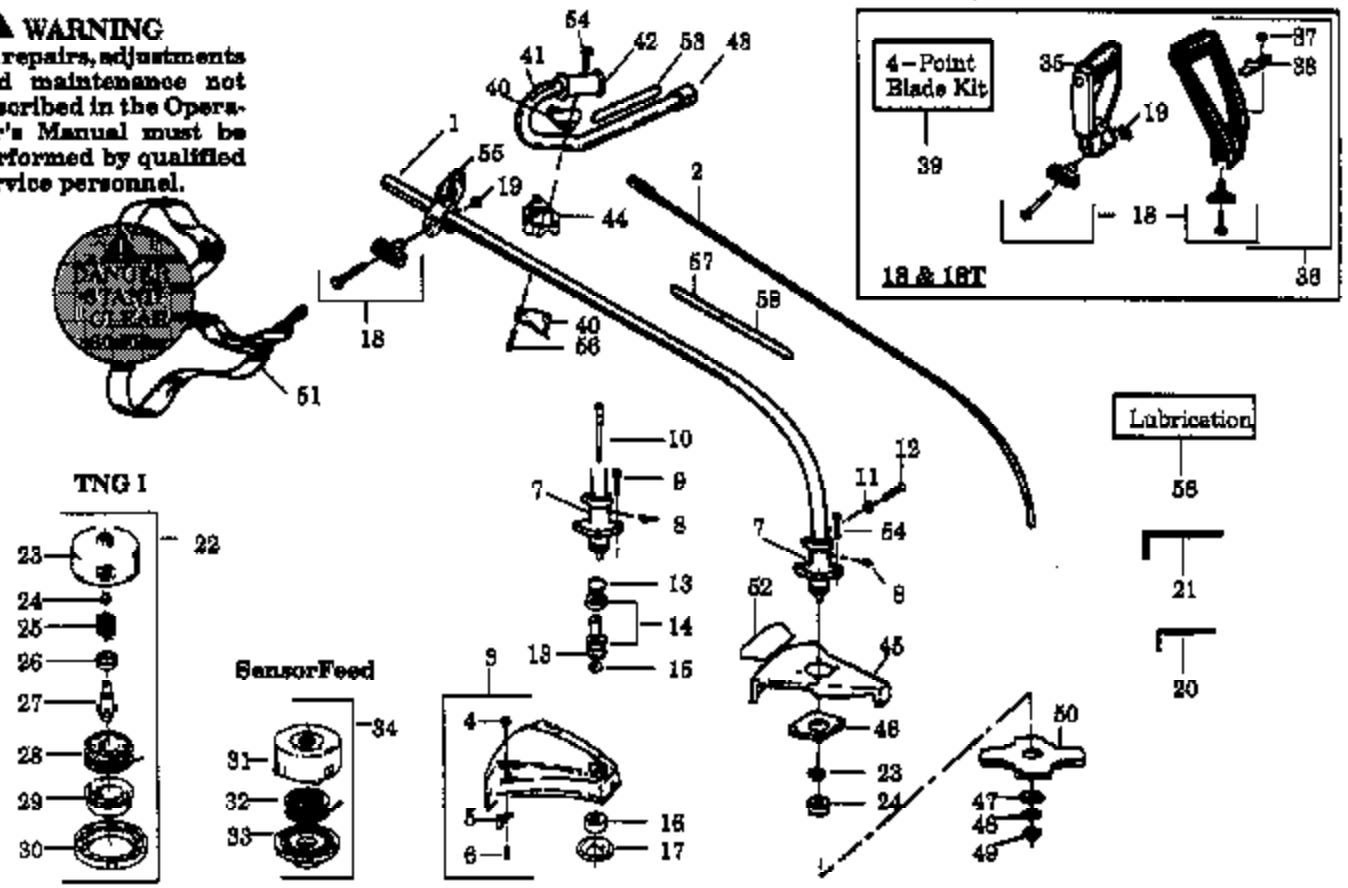

WARNING
All repairs, adjustments and maintenance not described in the Operator's Manual must be performed by qualified service personnel.

Ref #	Part Number	Qty	Description
1	530094681		MODELS GTI 18,GTI 18K,GTI 18T,GTI 18KT-Type 2
1			MODEL GTI 18KT Type 1 See Ser. Ref. 2
1	530095337		MODEL GTI 18KT Type 3
2	530094679		Drive Shaft
3	530069256		Shield Kit Ass'y. (Incl. 4,5,6)
4	534235901		Locknut)
5	530094570		Line Limiter
6	530015037		Screw
7	530094581		Bearing Hsg. (Incl. 8, 11-13, 15 & 16)
8	530015518		Screw
9	530016107		Screw-Plastic Shield
10	530093846		Arbor Shaft
11	530092227		Washer
12	534828400		DRIVE SHAFT & CUTTING F
13	530091783		Retainer
14	530069086		Bearings & Spacer Kit
15	530092216		Washer
16	530092359		Dust Cup
17	530094571		Grass Washer
18	530069252		"T" Handle Kit
19	530015197		Nut
20	530031111		Hex Wrench (5/32")
21	530031098		Hex Wrench (3/16")
22	952701574		Cutting Head Ass'y. (Incl. 23-30-[p]
23	530093896		Hub
24	530093898		Line Saver
25	530340007		Spring
26	530092068		Spring Cap
27	530093897		Drive Gear
28	952701523		Spool w/Line
29	530401183		Release Button
30	530092133		Cover
31	530094592		Hub Ass'y.
32	952701607		Spool w/Line
33	530094494		Cover
34	952701605		Cutting Head Ass'y. (Incl. 31-33)
35	530010957		Handle MODELS GTI 18,GTI 18T
36	530069496		Assist Handle Kit (Incl. 12,40,41) MODELS GTI 18,GTI 18T
37	530015610		Nut MODELS GTI 18,GTI 18T
38	530094742		Clamp MODELS GTI 18,GTI 18T
39	952701566		4 Point Blade Kit MODELS GTI 18,GTI 18T
40	530094572		Handlebar Bracket MODELS GTI 18K, GTI 18KT
41	530010723		Handlebar MODELS GTI 18K, GTI 18KT
42	530092086		Handlebar Grip MODELS GTI 18K, GTI 18KT
43	530092192		Handlebar Cap MODELS GTI 18K, GTI 18KT
44	530012207		Handlebar Clamp MODELS GTI 18K, GTI 18KT
45	530094627		Shield w/Decal MODELS GTI 18K, GTI 18KT
46	530027615		Shield Retention Plate MODELS GTI 18K, GTI 18K
47	530015792		Washer-Blade MODELS GTI 18K, GTI 18KT
48	530015492		Washer-Belleville MODELS GTI 18K, GTI 18KT
49	530093748		Nut-Blade MODELS GTI 18K, GTI 18KT
50	952701546		4-Point Blade MODELS GTI 18K, GTI 18KT
51	530094417		Shoulder Strap MODELS GTI 18K, GTI 18KT
52	530027749		Blade Direction Decal MODELS GTI 18K, GTI 18KT (Not a serviceable part)

GTI18T Gas Trimmer Page 6 of 11
Washer