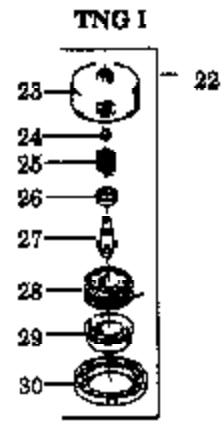

WARNING
All repairs, adjustments and maintenance not described in the Operator's Manual must be performed by qualified service personnel.

Ref #	Part Number	Qty	Description
1	530094681		MODELS GTI 18,GTI 18K,GTI 18T,GTI 18KT-Type 2
1			MODEL GTI 18KT Type 1 See Ser. Ref. 2
1	530095337		MODEL GTI 18KT Type 3
2	530094679		Drive Shaft
3	530069256		Shield Kit Ass'y. (Incl. 4,5,6)
4	534235901		Locknut)
5	530094570		Line Limiter
6	530015037		Screw
7	530094581		Bearing Hsg. (Incl. 8, 11-13, 15 & 16)
8	530015518		Screw
9	530016107		Screw-Plastic Shield
10	530093846		Arbor Shaft
11	530092227		Washer
12	534828400		DRIVE SHAFT & CUTTING F
13	530091783		Retainer
14	530069086		Bearings & Spacer Kit
15	530092216		Washer
16	530092359		Dust Cup
17	530094571		Grass Washer
18	530069252		"T" Handle Kit
19	530015197		Nut
20	530031111		Hex Wrench (5/32")
21	530031098		Hex Wrench (3/16")
22	952701574		Cutting Head Ass'y. (Incl. 23-30-[p]
23	530093896		Hub
24	530093898		Line Saver
25	530340007		Spring
26	530092068		Spring Cap
27	530093897		Drive Gear
28	952701523		Spool w/Line
29	530401183		Release Button
30	530092133		Cover
31	530094592		Hub Ass'y.
32	952701607		Spool w/Line
33	530094494		Cover
34	952701605		Cutting Head Ass'y. (Incl. 31-33)
35	530010957		Handle MODELS GTI 18,GTI 18T
36	530069496		Assist Handle Kit (Incl. 12,40,41) MODELS GTI 18,GTI 18T
37	530015610		Nut MODELS GTI 18,GTI 18T
38	530094742		Clamp MODELS GTI 18,GTI 18T
39	952701566		4 Point Blade Kit MODELS GTI 18,GTI 18T
40	530094572		Handlebar Bracket MODELS GTI 18K, GTI 18KT
41	530010723		Handlebar MODELS GTI 18K, GTI 18KT
42	530092086		Handlebar Grip MODELS GTI 18K, GTI 18KT
43	530092192		Handlebar Cap MODELS GTI 18K, GTI 18KT
44	530012207		Handlebar Clamp MODELS GTI 18K, GTI 18KT
45	530094627		Shield w/Decal MODELS GTI 18K, GTI 18KT
46	530027615		Shield Retention Plate MODELS GTI 18K, GTI 18K
47	530015792		Washer-Blade MODELS GTI 18K, GTI 18KT
48	530015492		Washer-Belleville MODELS GTI 18K, GTI 18KT
49	530093748		Nut-Blade MODELS GTI 18K, GTI 18KT
50	952701546		4-Point Blade MODELS GTI 18K, GTI 18KT
51	530094417		Shoulder Strap MODELS GTI 18K, GTI 18KT
52	530027749		Blade Direction Decal MODELS GTI 18K, GTI 18KT (Not a serviceable part)

GTI18T Gas Trimmer Page 6 of 11
Washer