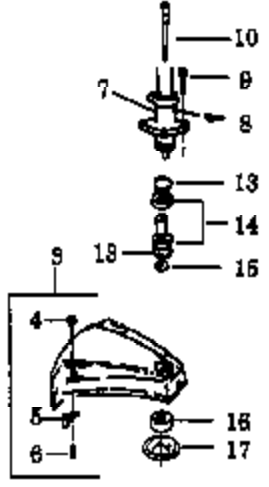

WARNING
All repairs, adjustments and maintenance not described in the Operator's Manual must be performed by qualified service personnel.

Ref #	Part Number	Qty	Description
1	530094681		MODELS GTI 18,GTI 18K,GTI 18T,GTI 18KT-Type 2
1			MODEL GTI 18KT Type 1 See Ser. Ref. 2
1	530095337		MODEL GTI 18KT Type 3
2	530094679		Drive Shaft
3	530069256		Shield Kit Ass'y. (Incl. 4,5,6)
4	534235901		Locknut)
5	530094570		Line Limiter
6	530015037		Screw
7	530094581		Bearing Hsg. (Incl. 8, 11-13, 15 & 16)
8	530015518		Screw
9	530016107		Screw-Plastic Shield
10	530093846		Arbor Shaft
11	530092227		Washer
12	534828400		DRIVE SHAFT & CUTTING F
13	530091783		Retainer
14	530069086		Bearings & Spacer Kit
15	530092216		Washer
16	530092359		Dust Cup
17	530094571		Grass Washer
18	530069252		"T" Handle Kit
19	530015197		Nut
20	530031111		Hex Wrench (5/32")
21	530031098		Hex Wrench (3/16")
22	952701574		Cutting Head Ass'y. (Incl. 23-30-[p]
23	530093896		Hub
24	530093898		Line Saver
25	530340007		Spring
26	530092068		Spring Cap
27	530093897		Drive Gear
28	952701523		Spool w/Line
29	530401183		Release Button
30	530092133		Cover
31	530094592		Hub Ass'y.
32	952701607		Spool w/Line
33	530094494		Cover
34	952701605		Cutting Head Ass'y. (Incl. 31-33)
35	530010957		Handle MODELS GTI 18,GTI 18T
36	530069496		Assist Handle Kit (Incl. 12,40,41) MODELS GTI 18,GTI 18T
37	530015610		Nut MODELS GTI 18,GTI 18T
38	530094742		Clamp MODELS GTI 18,GTI 18T
39	952701566		4 Point Blade Kit MODELS GTI 18,GTI 18T
40	530094572		Handlebar Bracket MODELS GTI 18K, GTI 18KT
41	530010723		Handlebar MODELS GTI 18K, GTI 18KT
42	530092086		Handlebar Grip MODELS GTI 18K, GTI 18KT
43	530092192		Handlebar Cap MODELS GTI 18K, GTI 18KT
44	530012207		Handlebar Clamp MODELS GTI 18K, GTI 18KT
45	530094627		Shield w/Decal MODELS GTI 18K, GTI 18KT
46	530027615		Shield Retention Plate MODELS GTI 18K, GTI 18K
47	530015792		Washer-Blade MODELS GTI 18K, GTI 18KT
48	530015492		Washer-Belleville MODELS GTI 18K, GTI 18KT
49	530093748		Nut-Blade MODELS GTI 18K, GTI 18KT
50	952701546		4-Point Blade MODELS GTI 18K, GTI 18KT
51	530094417		Shoulder Strap MODELS GTI 18K, GTI 18KT
52	530027749		Blade Direction Decal MODELS GTI 18K, GTI 18KT (Not a serviceable part)

GTI18T Gas Trimmer Page 6 of 11
Washer