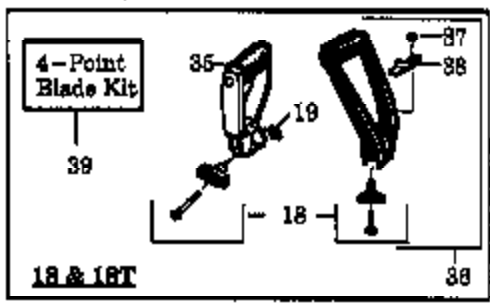

WARNING
All repairs, adjustments and maintenance not described in the Operator's Manual must be performed by qualified service personnel.

Ref #	Part Number	Qty	Description
1	530094681		MODELS GTI 18,GTI 18K,GTI 18T,GTI 18KT-Type 2
1			MODEL GTI 18KT Type 1 See Ser. Ref. 2
1	530095337		MODEL GTI 18KT Type 3
2	530094679		Drive Shaft
3	530069256		Shield Kit Ass'y. (Incl. 4,5,6)
4	534235901		Locknut)
5	530094570		Line Limiter
6	530015037		Screw
7	530094581		Bearing Hsg. (Incl. 8, 11-13, 15 & 16)
8	530015518		Screw
9	530016107		Screw-Plastic Shield
10	530093846		Arbor Shaft
11	530092227		Washer
12	534828400		DRIVE SHAFT & CUTTING F
13	530091783		Retainer
14	530069086		Bearings & Spacer Kit
15	530092216		Washer
16	530092359		Dust Cup
17	530094571		Grass Washer
18	530069252		"T" Handle Kit
19	530015197		Nut
20	530031111		Hex Wrench (5/32")
21	530031098		Hex Wrench (3/16")
22	952701574		Cutting Head Ass'y. (Incl. 23-30-[p]
23	530093896		Hub
24	530093898		Line Saver
25	530340007		Spring
26	530092068		Spring Cap
27	530093897		Drive Gear
28	952701523		Spool w/Line
29	530401183		Release Button
30	530092133		Cover
31	530094592		Hub Ass'y.
32	952701607		Spool w/Line
33	530094494		Cover
34	952701605		Cutting Head Ass'y. (Incl. 31-33)
35	530010957		Handle MODELS GTI 18,GTI 18T
36	530069496		Assist Handle Kit (Incl. 12,40,41) MODELS GTI 18,GTI 18T
37	530015610		Nut MODELS GTI 18,GTI 18T
38	530094742		Clamp MODELS GTI 18,GTI 18T
39	952701566		4 Point Blade Kit MODELS GTI 18,GTI 18T
40	530094572		Handlebar Bracket MODELS GTI 18K, GTI 18KT
41	530010723		Handlebar MODELS GTI 18K, GTI 18KT
42	530092086		Handlebar Grip MODELS GTI 18K, GTI 18KT
43	530092192		Handlebar Cap MODELS GTI 18K, GTI 18KT
44	530012207		Handlebar Clamp MODELS GTI 18K, GTI 18KT
45	530094627		Shield w/Decal MODELS GTI 18K, GTI 18KT
46	530027615		Shield Retention Plate MODELS GTI 18K, GTI 18K
47	530015792		Washer-Blade MODELS GTI 18K, GTI 18KT
48	530015492		Washer-Belleville MODELS GTI 18K, GTI 18KT
49	530093748		Nut-Blade MODELS GTI 18K, GTI 18KT
50	952701546		4-Point Blade MODELS GTI 18K, GTI 18KT
51	530094417		Shoulder Strap MODELS GTI 18K, GTI 18KT
52	530027749		Blade Direction Decal MODELS GTI 18K, GTI 18KT (Not a serviceable part)

GTI18T Gas Trimmer Page 6 of 11
Washer