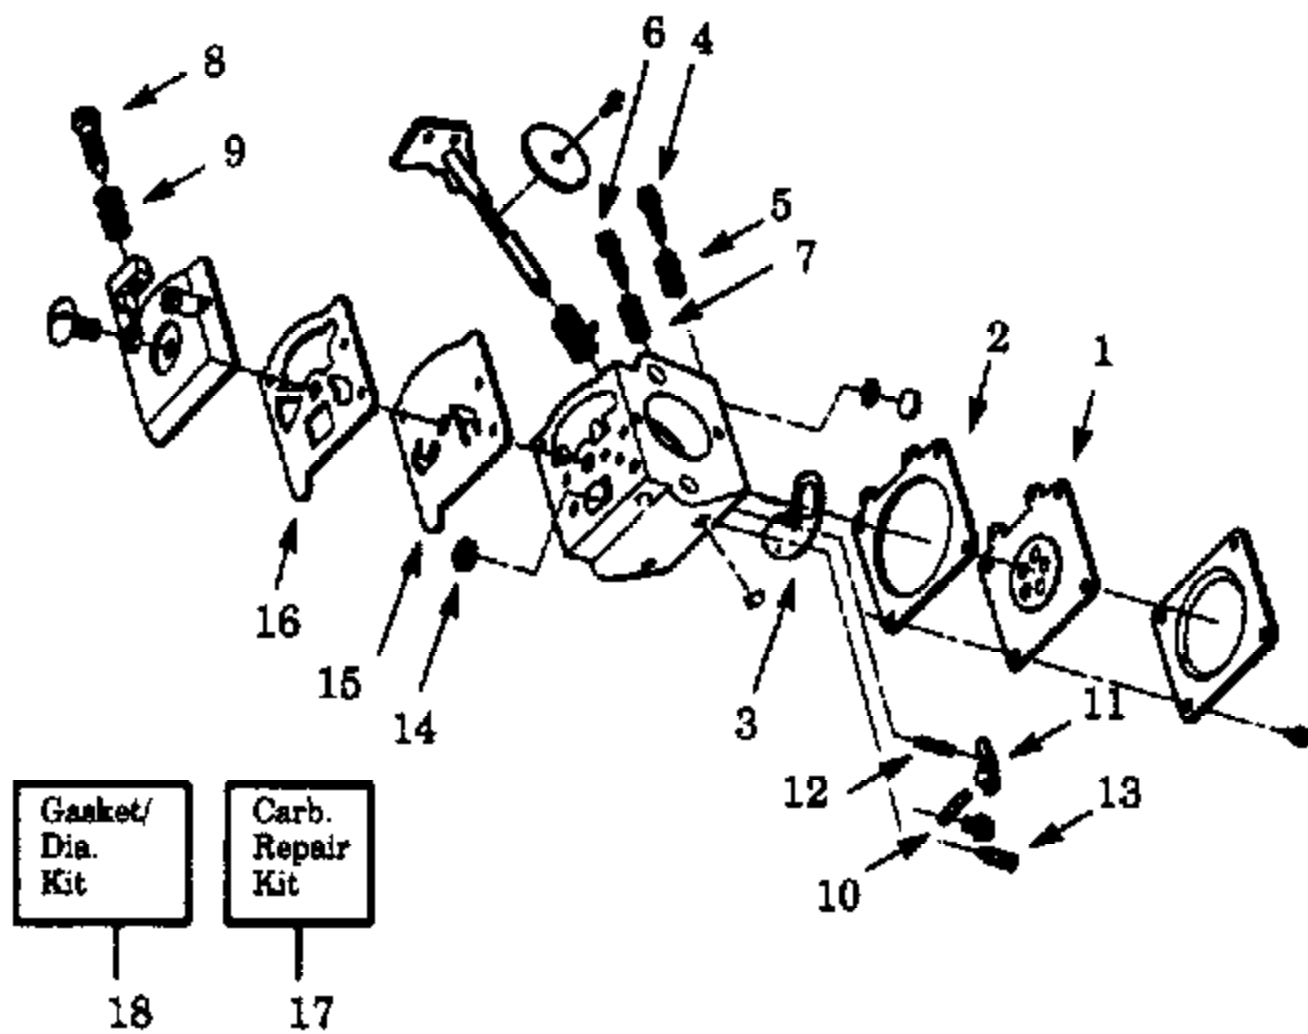

WA-199 #530-035259

Ref #	Part Number	Qty	Description
1	530035014		Metering Diaphragm
2	530035151		Metering Diaphragm Gasket
3	530035147		Circuit Plate Gasket
4	530035142		Hi Speed Needle
5	530035036		Hi Speed Needle Spring
6	530035141		Idle Needle
7	530035023		Idle Needle Spring
8	530035203		Idle Speed Screw
9	530035208		Idle Speed Spring
10	530035028		Metering Lever Pin
11	530035031		Metering Lever
12	530035188		Metering Lever Spring
13	530035106		Inlet Needle Valve
14	530035178		Inlet Screen
15	530035166		Pump Diaphragm
16	530035164		Pump Gasket
17	530035260		Carb. Kwik Repair Kit (Inc. 1,2,3,12,13,14, 15,16,18)
18	530035185		Carb. Gasket/Diaphragm Kit (Inc. 1,2,3)

GT117T Gas Trim Page 2 of 2
 CARBURETOR WA-199