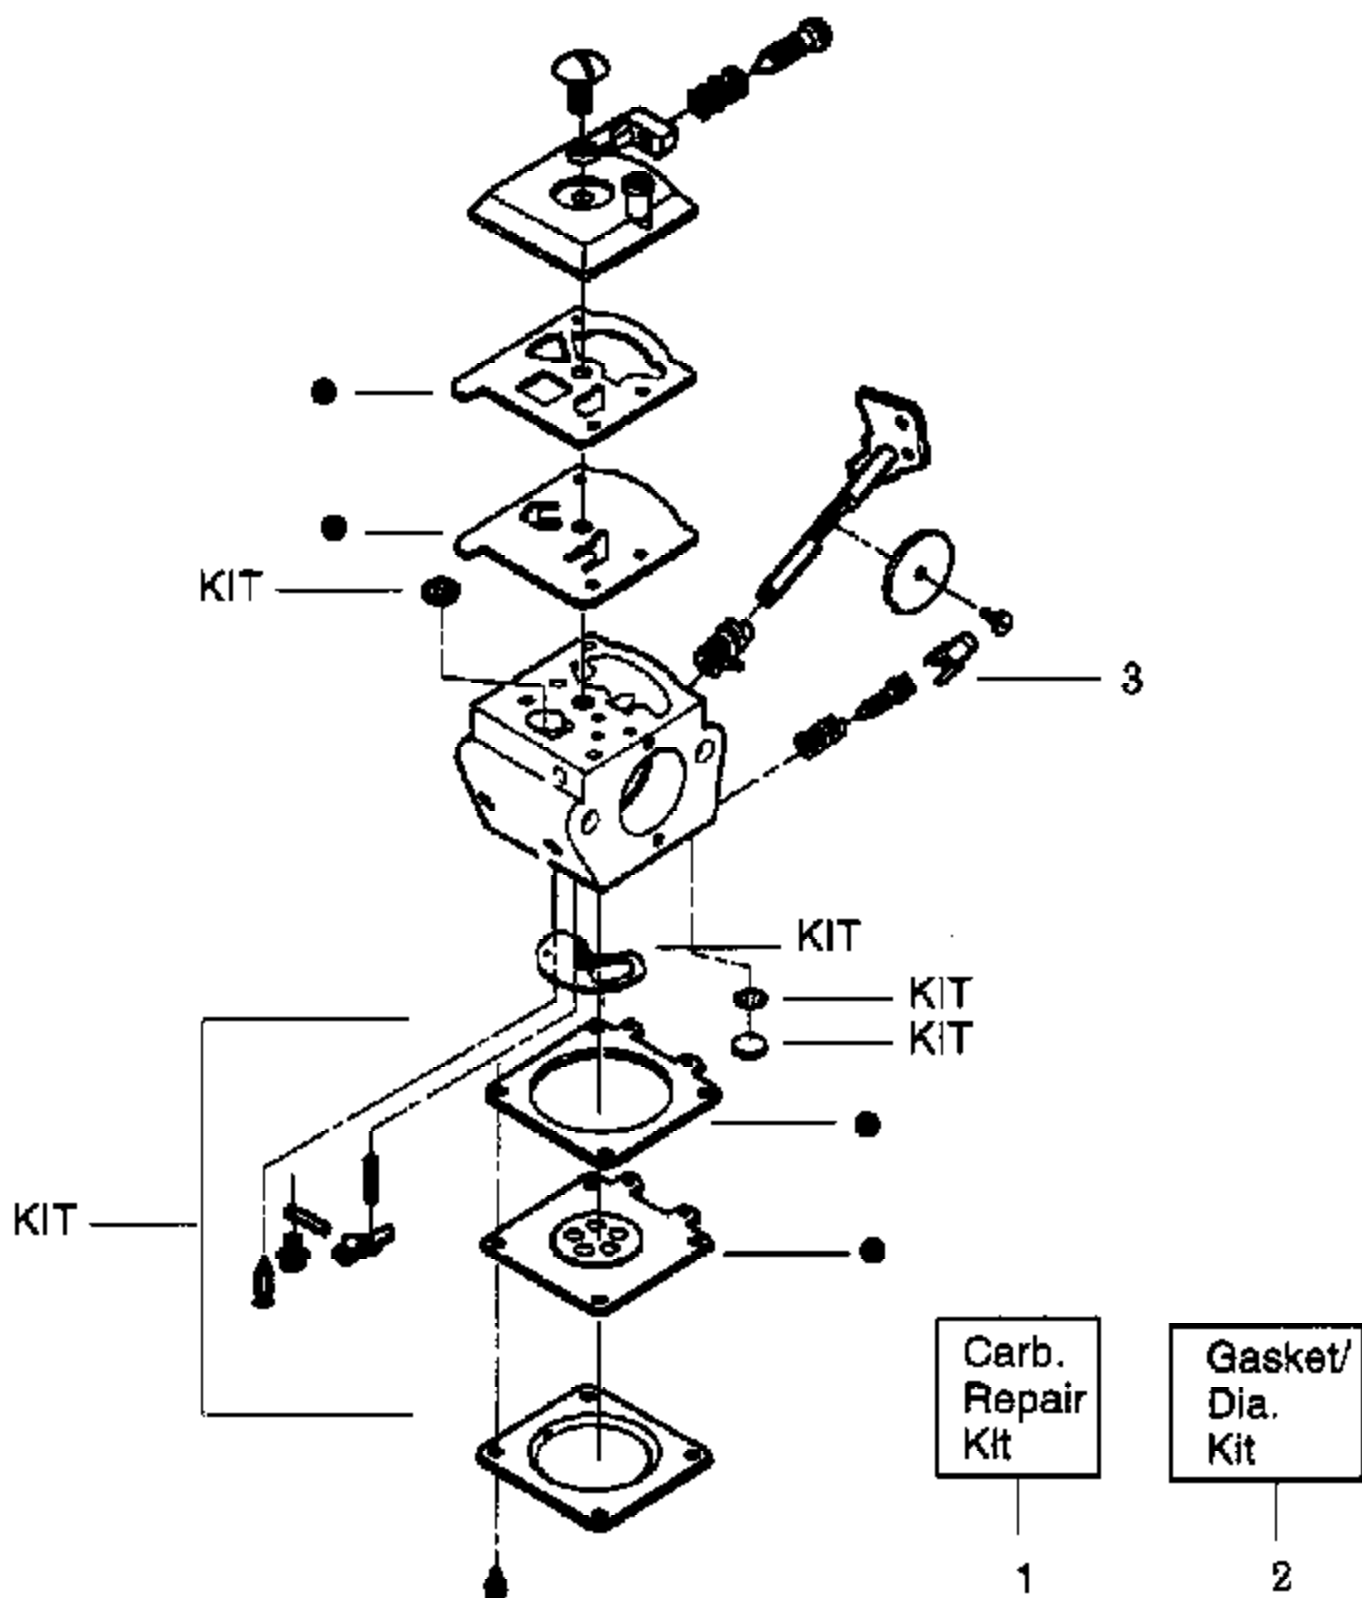

Carb.
Repair
Kit

16

Carb.
Gasket
Kit

17

Ref #	Part Number	Qty	Description
1	530035014		Metering Diaphragm
2	530035151		Metering Diaphragm Gasket
3	530035211		Circuit Plate Gasket
4	530035268		Mixture Needle
5	530035293		Mixture Needle Spring
6	530035166		Fuel Pump Diaphragm
7	530035164		Fuel Pump Gasket
8	530035203		Idle Speed Screw
9	530035121		Idle Speed Spring
10	530035028		Metering Lever Pin
11	530035031		Metering Lever
12	530035188		Metering Lever Spring
13	530035106		Inlet Needle Valve
14	530035178		Fuel Inlet Screen
15	530035016		Metering Lever Pin Screw
16	530035264		Carb. Kwik Repair Kit (Inc. 1,2,3,6,7,10,11, 12,13,14,15)
17	530035219		Carb. Gasket/Diaphragm Kit (Inc. 1,2,3,6,7)

GT116D Gas Trim Page 2 of 9
 CARBURETOR S/WA-207-W

Ref #	Part Number	Qty	Description
1	530069460		Carburetor Repair Kit, WA-217 (KIT=Indicates Contens)
1	530069837		Carburetor Repair Kit, WA-219B (KIT=Indicates Contens)
2	530069461		Gasket/Diaphragm Kit, WA-217 (". "=Indicates Contens)
2	530069844		Gasket/Diaphragm Kit, WA-219B (". "=Indicates Contens)
3	530038404		Limiter Cap