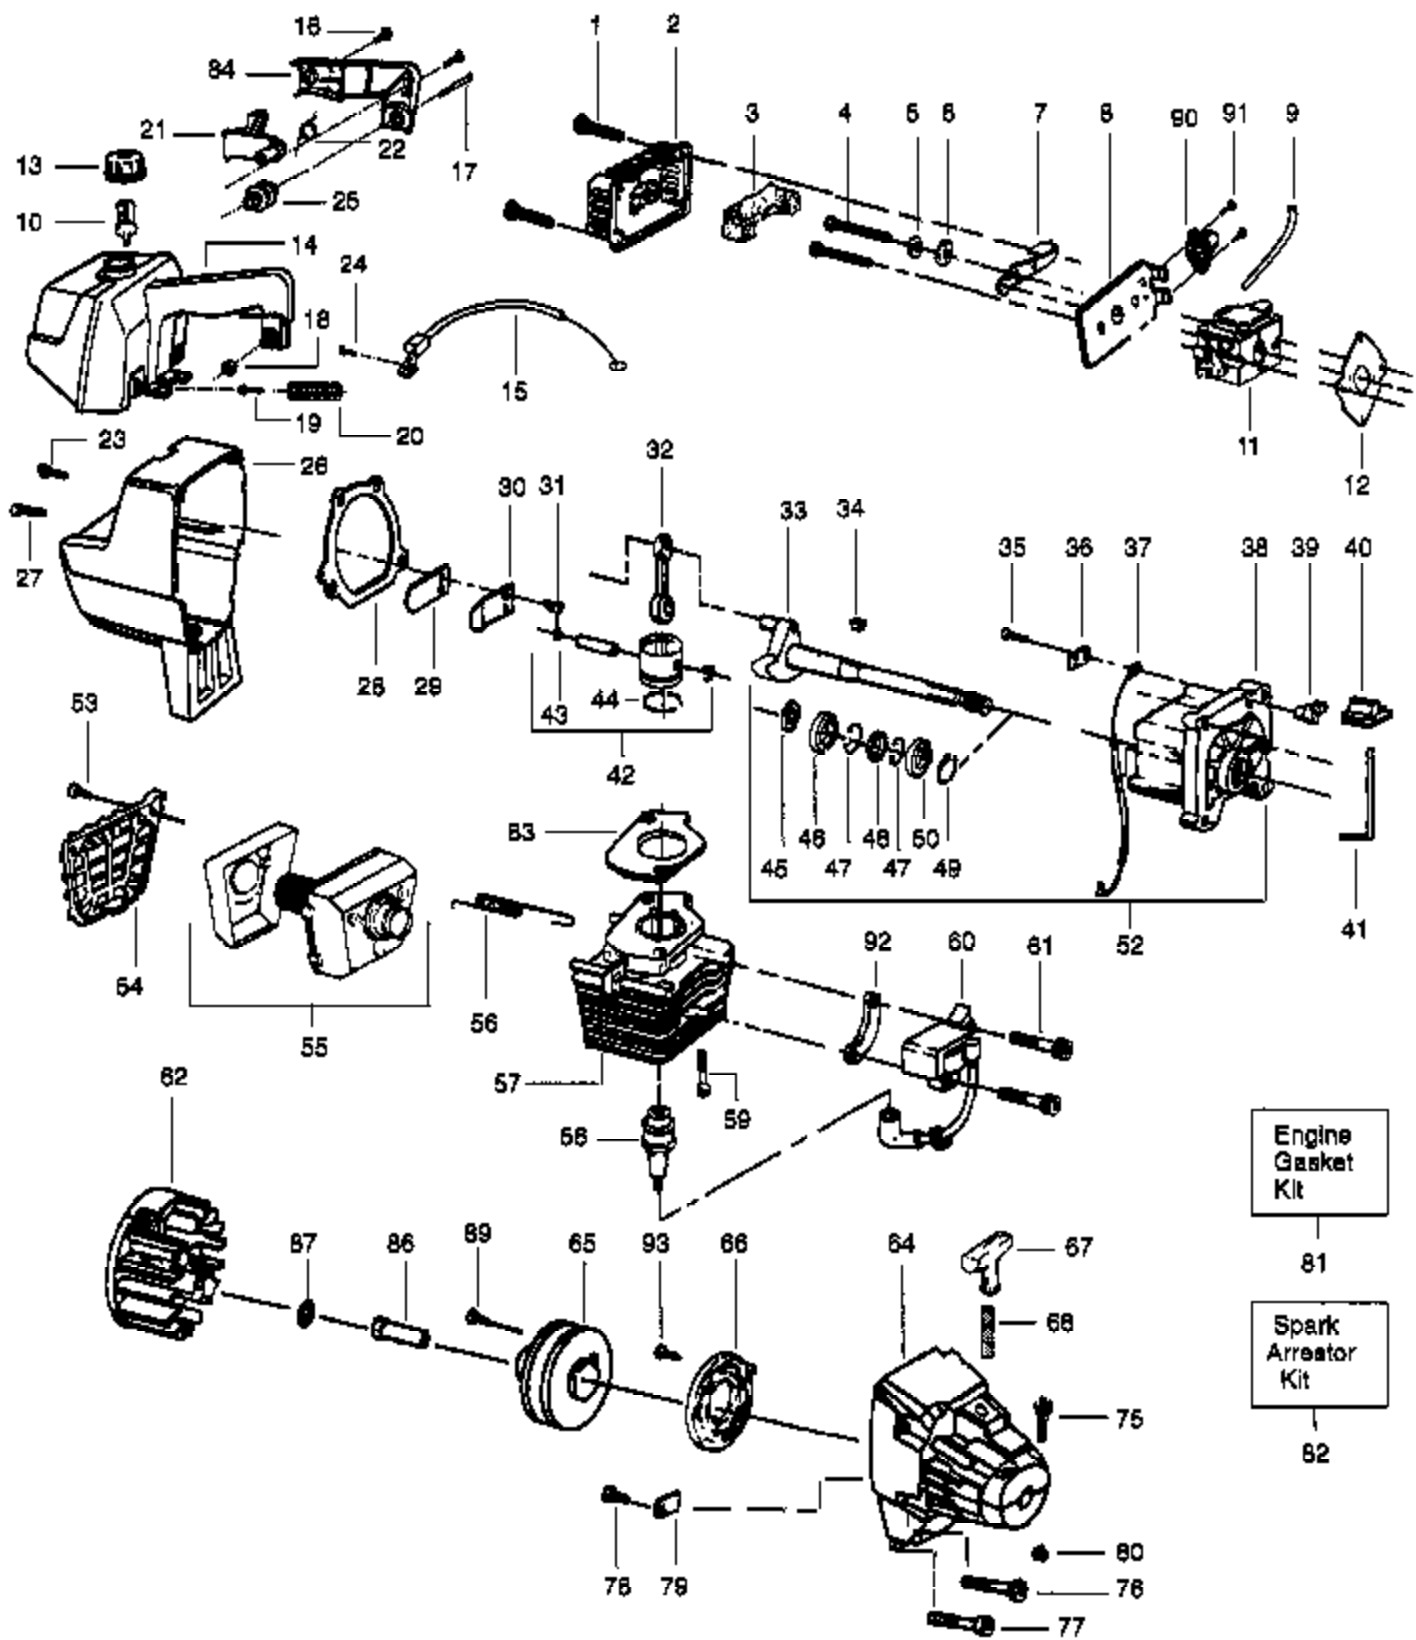

Ref #	Part Number	Qty	Description
1	530015773		Screw
2	530027529		Air Filter Cover
3	530027530		Air Filter
4	530015849		Screw
5	530015852		Spacer
6	530015254		Wave Washer
7	530038103		Choke Shutter
8	530027527		Air Filter Plate - Type 1
8	530037930		Air Filter Plate - Type 2-3 & Model GTI16D
9	530069247		Fuel Line
9	530069571		Return Line - Type 2-3 & Model GTI16D
10	530014362		Fuel Pick-up Ass'y.
11	530069637		Carburetor - WA-217 - Type 1
11	530069648	GTI16D Gas Trim Page 8 of 9 ENGINE	Carburetor - WA-219B - Type 2-3 & Model GTI16D
12	530019156		Carburetor Gasket
13	530014347		Fuel Cap Ass'y.
14	530029552		Handle & Tank Ass'y - Type 1
14	530047102		Handle & Tank Ass'y - Type 2-3 & Model GTI16D
15	530027964		Throttle Cable Ass'y. - Type 1
15	530037499		Throttle Cable Ass'y. - Type 2-3 & Model GTI16D
16	530015805		Screw
17	530015809		Shoulder Bolt
18	530015807		Nut
19	530015713		Screw
20	530027926		Rear Isolator Spring
21	530027924		Throttle Trigger
22	530027925		Throttle Spring
23	530015810		Screw
24	530015775		Screw
25	530024256		Isolator
26	530027923		Shroud
27	530015771		Screw
28	530019154		Gasket-C'case/Shroud
29	530027593		Reed
30	530027594		Reed Stop
31	530016064		Screw
32	530010960		Connecting Rod Ass'y.
33	530010945		Crankshaft Ass'y. See Service Ref. 1
34	530015126		Flywheel Key
35	530015780		Screw
36	530027546		Switch Insulator
37	530027547		Lead Wire
38	530014016		Crankcase Ass'y. (Incl. 46-48 & 50)
39	530027545		Switch Ramp
40	530038309		Switch Button
41	530027959		Switch Spring
42	530069275		Piston Kit (Incl. 43,44 & pin),Models GTI 16, GTI 16 SUPER & GTI 16D
42	530069240		Piston Kit (Incl. 43,44 & pin) Model GTI 17LE
43	530015162		Piston Pin Retainer
44	530025875		Piston Ring, Models GTI 16, GTI 16 SUPER & GTI 16D
44	530027369		Piston Ring, Model GTI 17LE
46	530032103		Inner Bearing
47	530015787		Retaining Ring
48	530019158		Crankshaft Seal