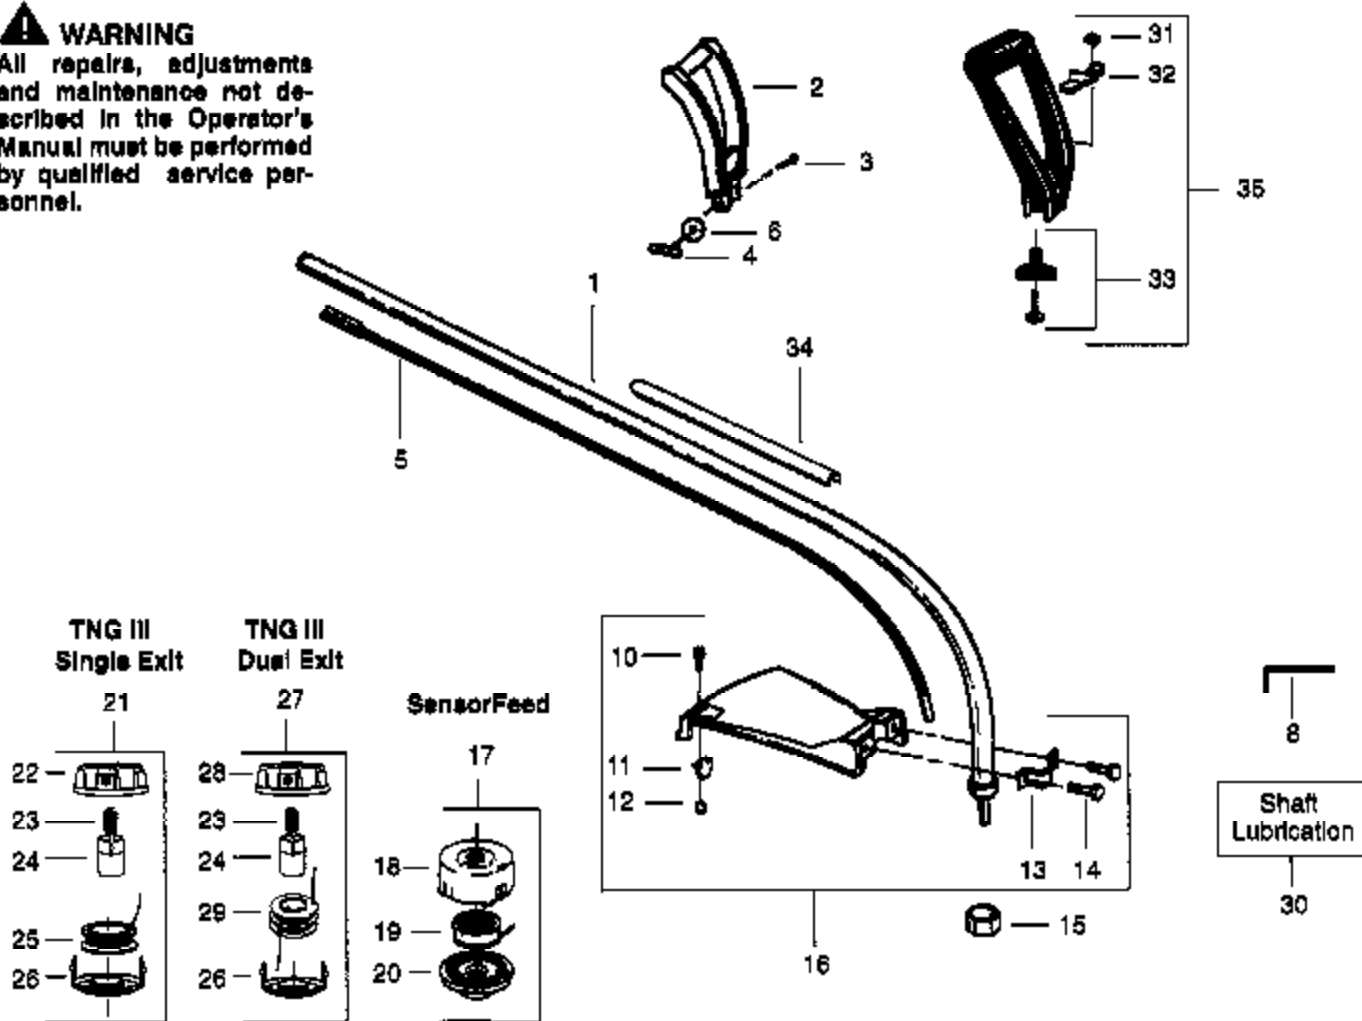

GT116D Gas Trim Page 4 of 9
 CARBURETORS WA-219B, 1

⚠ WARNING

All repairs, adjustments and maintenance not described in the Operator's Manual must be performed by qualified service personnel.

Ref #	Part Number	Qty	Description
1	530094680		Drive Shaft Housing, Models GTI 16 & GTI 16 SUPER
1	530095133		Drive Shaft Housing, Model GTI 17LE
1	530095342		Drive Shaft Housing Model GTI 16D
2	530010957		Handle Ass'y. Model GTI 16 Type 1 & 2
3	530340228		Bolt
4	530091373		Wing Nut
5	530094676		Drive Shaft, Models GTI 16, GTI 16 SUPER & GTI 16D
5	530094679		Drive Shaft, Model GTI 17LE
6	530092062		Washer
8	530031111		Hex Wrench (5/32")
10	530015337		Screw
11	530094570		Line Limiter
12	534235901		Nut
13	530093653		Bracket
14	530016107		Screw
15	530094543		Dust Cup
16	530069249		Shield Kit Ass'y. (Incl. 10-12 & 14) Models GTI 16, GTI 16 SUPER & GTI 16D
16	530069299		Shield Kit Ass'y. (Incl. 10-12 & 14) Model GTI 17LE
17	952701605		Cutting Head Ass'y, (incl. 18-20) Model GTI 16 SUPER
18	530094592		Hub Ass'y, Model GTI 16 SUPER
19	952701607		Spool w/Line, Model GTI 16 SUPER
20	530094494		Cover, Model GTI 16 SUPER
21	952701628		Cutting Head Ass'y, (Incl. 22-26) Models GTI 16 & GTI 17LE
22	530094878		Hub Ass'y, Models GTI 16 & GTI 17LE
23	530094830		Spring, Models GTI 16, GTI 16D & GTI 17LE
24	530094827		Release Button, Models GTI 16, GTI 16D, GTI 17LE
25	952701619		Spool w/Line, Models GTI 16 & GTI 17LE
26	530094828		Cover, Models GTI 16, GTI 16D & GTI 17LE
27	952701664		Dual Line Cutting Head, Model GTI 16D (Incl. 23,24,26,28,&29)
28	530069694		Hub Ass'y, Model GTI 16D
29	952701665		Dual Spool w/Line, Model GTI 16D
30	952030139		Shaft Lubrication
31	530015610		Nut
32	530094742		Clamp
33	530069252		"T" Handle Kit
34	530029159		Decal- Drive Shaft, Models GTI 16, GTI 17LE & GTI 16 SUPER
34	530047899		Decal- Drive Shaft, Model GTI 16D
35	530069496		Cushioned Assist Handle Kit, GTI 16 SUPER, GTI 17LE, GTI 16D & GTI 16 Type 3