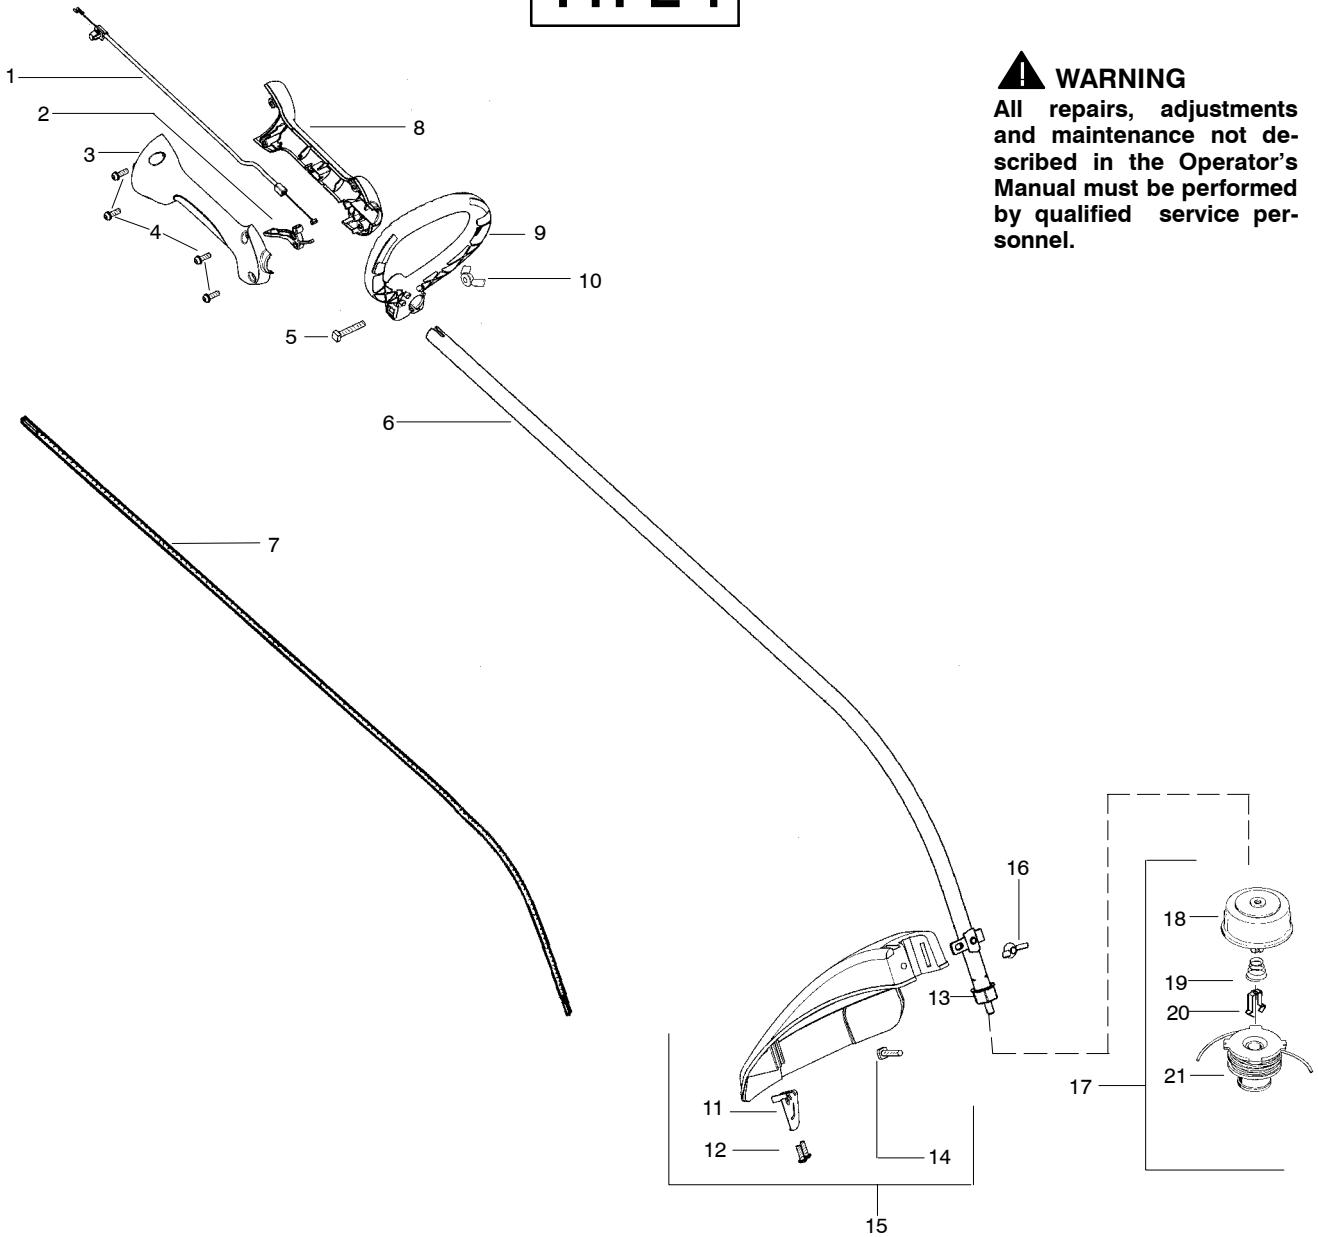

# TYPE 1

**⚠ WARNING**  
All repairs, adjustments and maintenance not described in the Operator's Manual must be performed by qualified service personnel.

Ref.	Part No.	Description	Ref.	Part No.	Description
1.	530057991	Assy – Throttle Cable	15.	530071795	Kit – Shield Assy (Incl. 11,12,14,16)
2.	530058000	Trigger	16.	530016152	Wingnut
3.	530057582	Throttle Hsg. (Right)	17.	952711621	Accy – TNG VI Cutting Head (Incl. 18 – 21)
4.	530015880	Screw – Throttle Hsg.	18.	530095776	Assy – Hub
5.	530015821	Bolt – Handle/Shield	19.	530053241	Spring – Compression
6.	530071769	Assy – Drive Shaft Hsg.	20.	530401957	Clip – Retainer – Head
7.	530095803	Shaft – Flex	21.	952711616	Accy – Spool w/Line
8.	530057581	Throttle Hsg. (Left)			Not Shown
9.	530057587	Handle – Assist			
10.	530016152	Wingnut			
11.	530052286	Line Limiter		530163906	Operator Manual
12.	530015966	Screw – Line Limiter		530055350	Decal – Shaft Warning
13.	530095563	Dust Cup			
14.	530015820	Bolt			

## TYPE 2

**⚠ WARNING**  
 All repairs, adjustments and maintenance not described in the Operator's Manual must be performed by qualified service personnel.

Ref.	Part No.	Description	Ref.	Part No.	Description
1.	530057991	Assy - Throttle Cable	15.	530071795	Kit - Shield Assy (Incl. 11,12,14,16)
2.	530058000	Trigger	16.	530016152	Wingnut
3.	530057582	Throttle Hsg. (Right)	17.	952711621	Accy - TNG VI Cutting Head (Incl. 18-21)
4.	530015880	Screw - Throttle Hsg.	18.	530095776	Assy - Hub
5.	530015821	Bolt - Handle/Shield	19.	530053241	Spring - Compression
6. ↗	530071875	Kit - Drive Shaft Hsg.	20.	530401957	Clip - Retainer - Head
7. ↗	530096276	Shaft - Flex	21.	952711616	Accy - Spool w/Line
8.	530057581	Throttle Hsg. (Left)	Not Shown		
9.	530057587	Handle - Assist		530163906	Operator Manual
10.	530016152	Wingnut		530055350	Decal - Shaft Warning
11.	530052286	Line Limiter			
12.	530015966	Screw - Line Limiter			
13.	530095563	Dust Cup			
14.	530015820	Bolt			