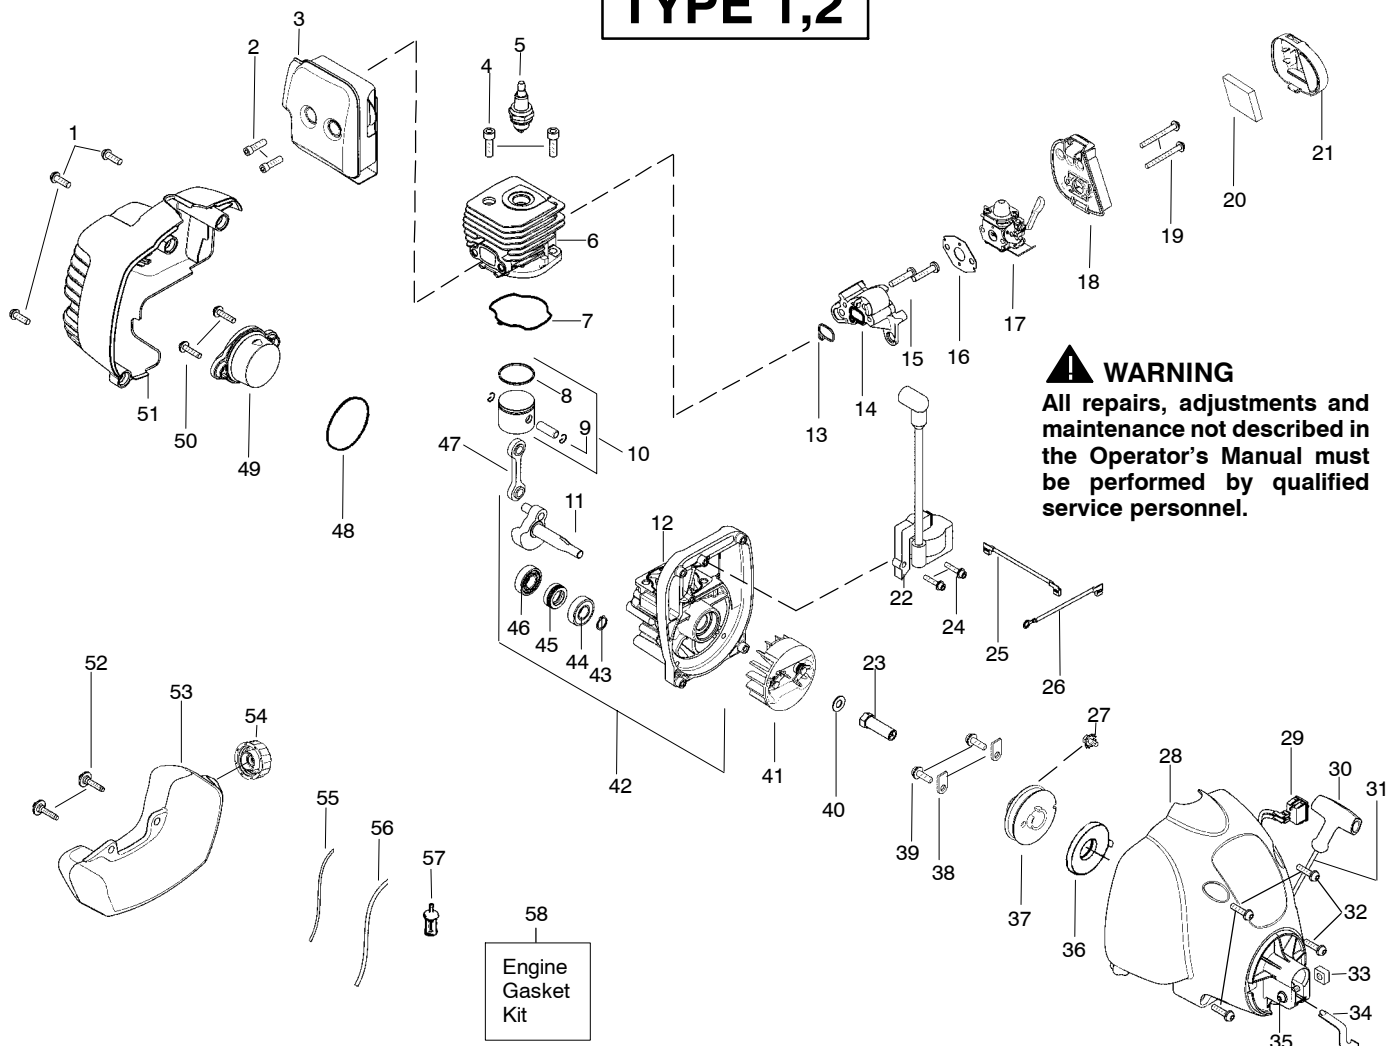

TYPE 1,2

⚠ WARNING
All repairs, adjustments and maintenance not described in the Operator's Manual must be performed by qualified service personnel.

Engine Gasket Kit

Ref.	Part No.	Description	Ref.	Part No.	Description	Ref.	Part No.	Description
1.	530015880	Screw	21.	530057584	Cover-Air Box	45.	530019264	Seal-C'case
2.	530058982	Bolt-Muffler	22.	530039223	Ignition Module	46.	530032125	Inner Bearing
3.	530057538	Assy-Muffler/Shield (Incl. 2)	23.	530038604	Coupling-Drive	47.	530069945	Assy-Connecting Rod
4.	530015953	Screw-Cylinder	24.	530016357	Screw	48.	530071750	O-Ring-C'case (kit)
5.	952030249	Spark Plug (RCJ 6Y)	25.	530014663	Assy-Leadwire	49.	530057954	Assy-Plug (incl.48)
6.	530012541	Cylinder	26.	530014662	Assy-Ground Wire	50.	530016386	Screw
7.	530071750	Seal-Cylinder (kit)	27.	530016392	Screw	51.	530057580	Retainer-Rear
8.	530055120	Piston Ring	28.	530058600	Assy.-Fan Hsg	52.	530016431	Retainer-Tank
9.	530015162	Retainer-Piston Pin	29.	530071356	Kit-Switch	53.	530058582	Assy-Fuel Tank (incl. filter, lines & fuel cap)
10.	530071357	Kit - Piston (Incl. 8, 9)	30.	530027569	Handle-Starter	54.	530014347	Assy-Fuel Cap
11.	530057829	Assy-Crankshaft	31.	530071767	Kit - Rope	55.	530069247	Kit-Fuel Line (Small)
12.	530012542	Assy-Crankcase (Incl. 44-46)	32.	530015810	Screw	56.	530069216	Kit-Fuel Line (Large)
13.	530071750	Seal-Cyl/Carb.(kit)	33.	530016124	Nut	57.	530095646	Assy-Fuel Pickup
14.	530057547	Adapter-Carb.	34.	530057588	Clip-Spring	58.	530071750	Kit-Engine Gasket (Incl. 7,13,16,48)
15.	530016309	Screw	35.	530016430	Screw			Not Shown
16.	530071750	Gasket-Carb. (kit)	36.	530042085	Spring-Starter			
17.	----	Kit-Carb.	37.	530071786	Kit-Pulley-Starter			
	530071752	Zama (C1U-W18)	38.	530027523	Retainer-Pulley			
	545081808	Walbro (WT-669)	39.	530015775	Screw			
(Note: Repair kits are not available for this carburetor)			40.	530015828	Washer-Flat			
18.	530057585	Air Box	41.	530054115	Assy-Flywheel			
19.	530016429	Screw	42.	530071768	Assy-C'case & C'shaft (Incl. 11,12,43)			
20.	530057781	Foam-Air Filter	43.	530015941	Retain. Ring-C'shaft			
			44.	530055728	Outer Bearing			

✓ = NEW PART NUMBER FOR THIS IPL   * = REFER TO THE SERVICE REFERENCE INDICATED FOR MORE INFORMATION. (LOCATED AT END OF IPL)