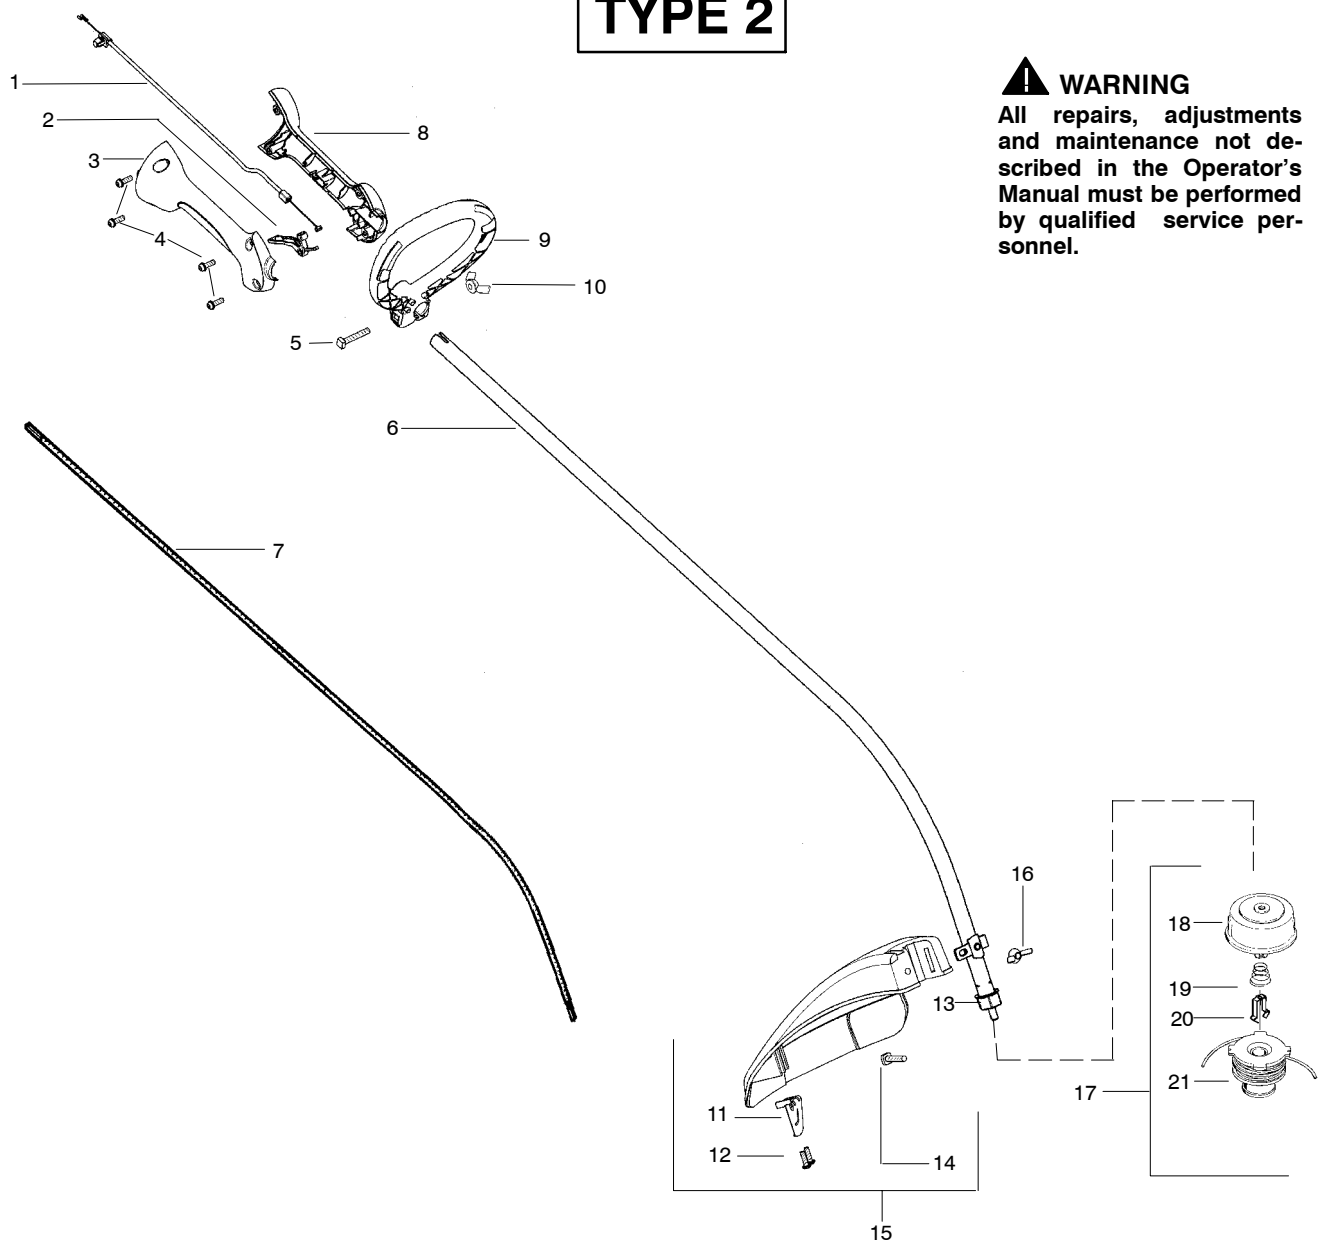

# TYPE 1

**⚠ WARNING**  
All repairs, adjustments and maintenance not described in the Operator's Manual must be performed by qualified service personnel.

Ref.	Part No.	Description	Ref.	Part No.	Description
1.	530057991	Assy – Throttle Cable	15.	530071795	Kit – Shield Assy (Incl. 11,12,14,16)
2.	530058000	Trigger	16.	530016152	Wingnut
3.	530057582	Throttle Hsg. (Right)	17.	952711621	Accy – TNG VI Cutting Head (Incl. 18 – 21)
4.	530015880	Screw – Throttle Hsg.	18.	530095776	Assy – Hub
5.	530015821	Bolt – Handle/Shield	19.	530053241	Spring – Compression
6.	530071769	Assy – Drive Shaft Hsg.	20.	530401957	Clip – Retainer – Head
7.	530095803	Shaft – Flex	21.	952711616	Accy – Spool w/Line
8.	530057581	Throttle Hsg. (Left)			Not Shown
9.	530057587	Handle – Assist			
10.	530016152	Wingnut			
11.	530052286	Line Limiter		530163906	Operator Manual
12.	530015966	Screw – Line Limiter		530055350	Decal – Shaft Warning
13.	530095563	Dust Cup			
14.	530015820	Bolt			

## TYPE 2

**⚠ WARNING**  
 All repairs, adjustments and maintenance not described in the Operator's Manual must be performed by qualified service personnel.

Ref.	Part No.	Description	Ref.	Part No.	Description
1.	530057991	Assy - Throttle Cable	15.	530071795	Kit - Shield Assy (Incl. 11,12,14,16)
2.	530058000	Trigger	16.	530016152	Wingnut
3.	530057582	Throttle Hsg. (Right)	17.	952711621	Accy - TNG VI Cutting Head (Incl. 18-21)
4.	530015880	Screw - Throttle Hsg.	18.	530095776	Assy - Hub
5.	530015821	Bolt - Handle/Shield	19.	530053241	Spring - Compression
6. ↗	530071875	Kit - Drive Shaft Hsg.	20.	530401957	Clip - Retainer - Head
7. ↗	530096276	Shaft - Flex	21.	952711616	Accy - Spool w/Line
8.	530057581	Throttle Hsg. (Left)	Not Shown		
9.	530057587	Handle - Assist		530163906	Operator Manual
10.	530016152	Wingnut		530055350	Decal - Shaft Warning
11.	530052286	Line Limiter			
12.	530015966	Screw - Line Limiter			
13.	530095563	Dust Cup			
14.	530015820	Bolt			