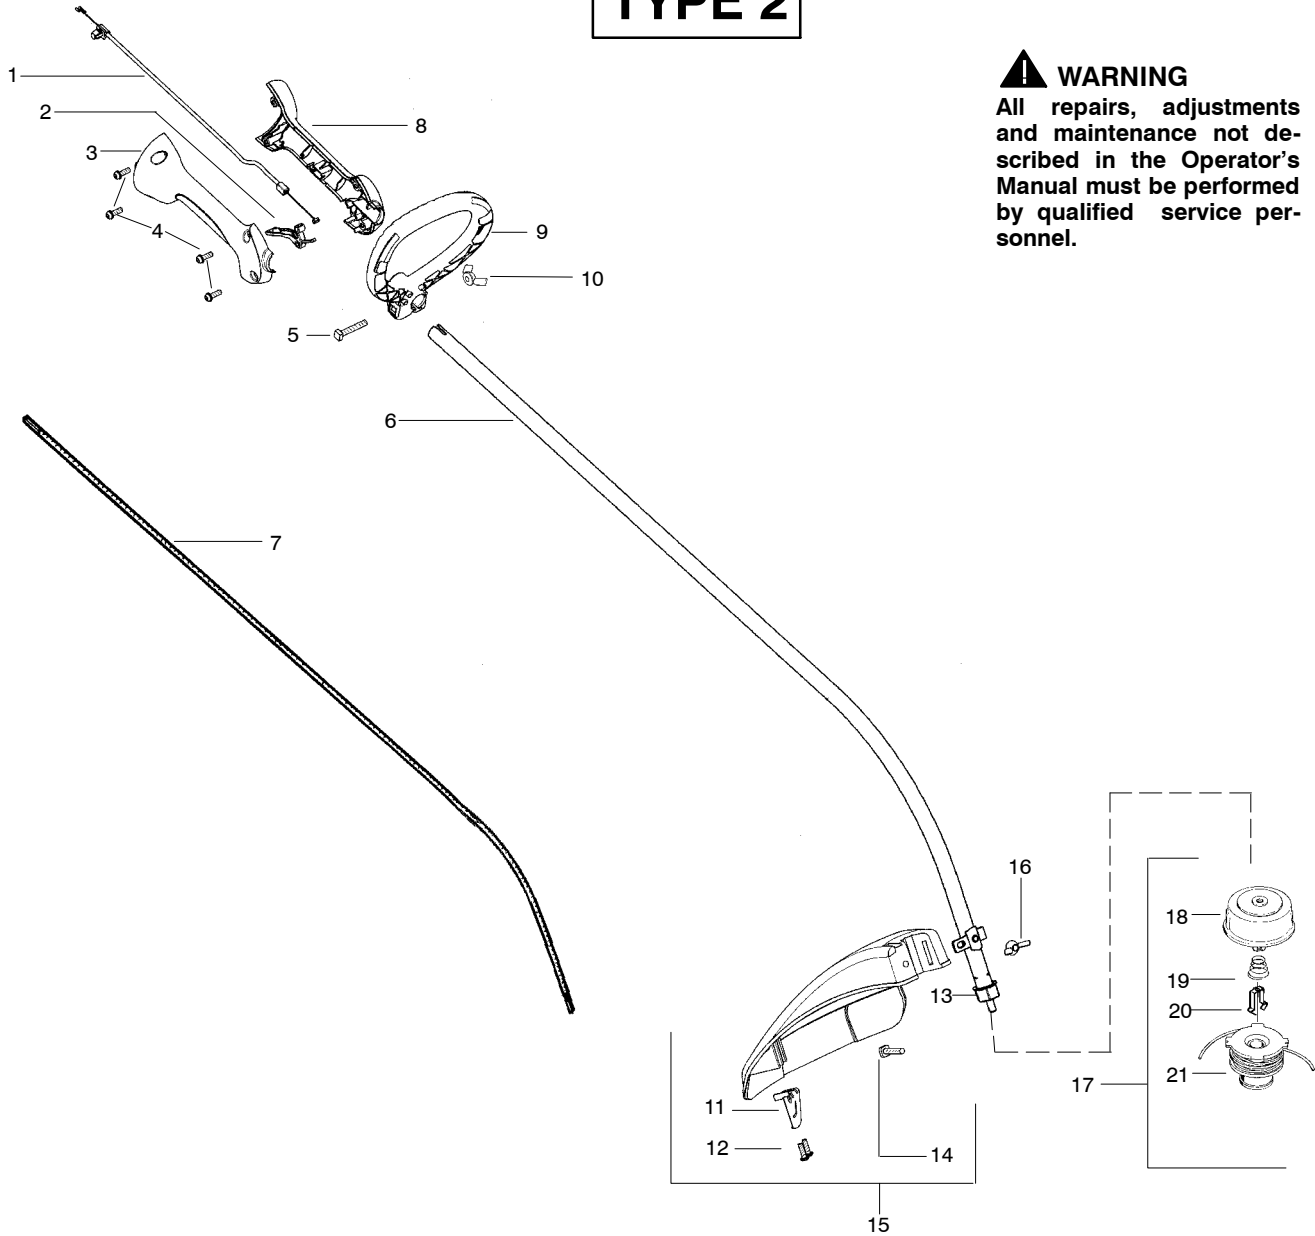

TYPE 1

⚠ WARNING
 All repairs, adjustments and maintenance not described in the Operator's Manual must be performed by qualified service personnel.

Ref.	Part No.	Description	Ref.	Part No.	Description
1.	530057991	Assy - Throttle Cable	15.	530071795	Kit - Shield Assy (Incl. 11,12,14,16)
2.	530058000	Trigger	16.	530016152	Wingnut
3.	530057582	Throttle Hsg. (Right)	17.	952711621	Accy - TNG VI Cutting Head (Incl. 18-21)
4.	530015880	Screw - Throttle Hsg.	18.	530095776	Assy - Hub
5.	530015821	Bolt - Handle/Shield	19.	530053241	Spring - Compression
6.	530071769	Assy - Drive Shaft Hsg.	20.	530401957	Clip - Retainer - Head
7.	530095803	Shaft - Flex	21.	952711616	Accy - Spool w/Line
8.	530057581	Throttle Hsg. (Left)			Not Shown
9.	530057587	Handle - Assist			
10.	530016152	Wingnut			
11.	530052286	Line Limiter		530055350	Decal - Shaft Warning
12.	530015966	Screw - Line Limiter			
13.	530095563	Dust Cup			
14.	530015820	Bolt			

TYPE 2

⚠ WARNING
All repairs, adjustments and maintenance not described in the Operator's Manual must be performed by qualified service personnel.

Ref.	Part No.	Description	Ref.	Part No.	Description
1.	530057991	Assy - Throttle Cable	15.	530071795	Kit - Shield Assy (Incl. 11,12,14,16)
2.	530058000	Trigger	16.	530016152	Wingnut
3.	530057582	Throttle Hsg. (Right)	17.	952711621	Accy - TNG VI Cutting Head (Incl. 18-21)
4.	530015880	Screw - Throttle Hsg.	18.	530095776	Assy - Hub
5.	530015821	Bolt - Handle/Shield	19.	530053241	Spring - Compression
6.	530071875	Assy - Drive Shaft Hsg.	20.	530401957	Clip - Retainer - Head
7.	530096276	Shaft - Flex	21.	952711616	Accy - Spool w/Line
8.	530057581	Throttle Hsg. (Left)	Not Shown		
9.	530057587	Handle - Assist	545186835	Operator Manual	
10.	530016152	Wingnut	545144405	Decal - Shaft Warning	
11.	530052286	Line Limiter			
12.	530015966	Screw - Line Limiter			
13.	530095563	Dust Cup			
14.	530015820	Bolt			