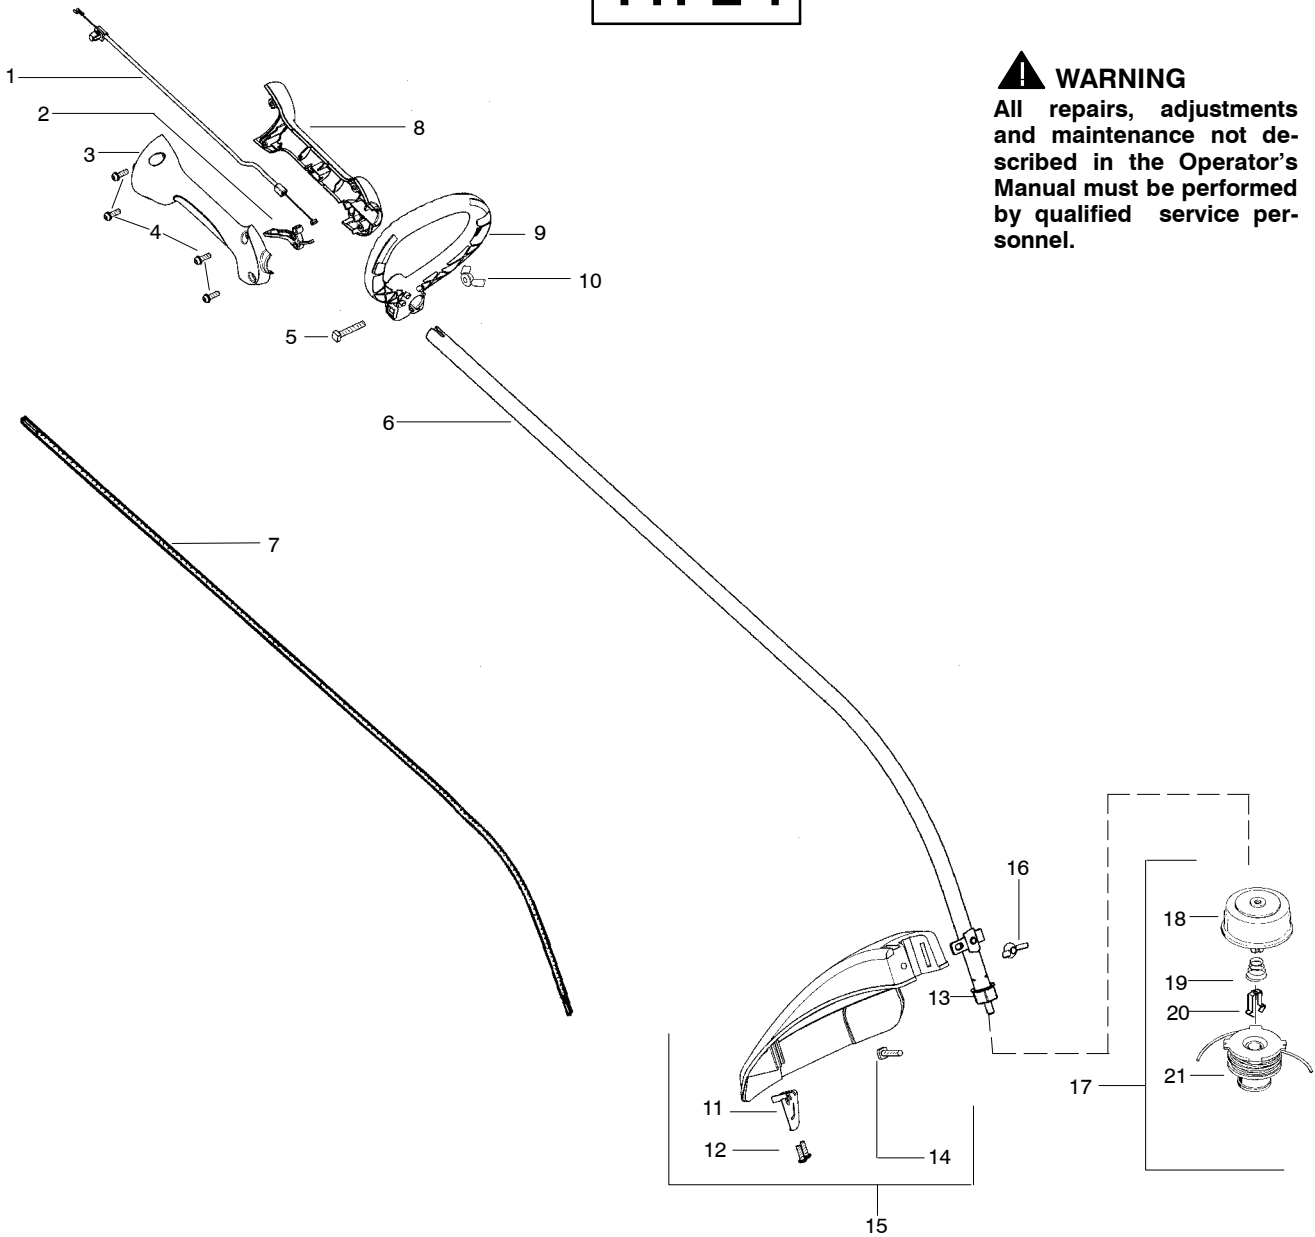

TYPE 1

⚠ WARNING
 All repairs, adjustments and maintenance not described in the Operator's Manual must be performed by qualified service personnel.

Ref.	Part No.	Description	Ref.	Part No.	Description
1.	530057991	Assy - Throttle Cable	15.	530071795	Kit - Shield Assy (Incl. 11,12,14,16)
2.	530058000	Trigger	16.	530016152	Wingnut
3.	530057582	Throttle Hsg. (Right)	17.	952711621	Accy - TNG VI Cutting Head (Incl. 18-21)
4.	530015880	Screw - Throttle Hsg.	18.	530095776	Assy - Hub
5.	530015821	Bolt - Handle/Shield	19.	530053241	Spring - Compression
6.	530071769	Assy - Drive Shaft Hsg.	20.	530401957	Clip - Retainer - Head
7.	530095803	Shaft - Flex	21.	952711616	Accy - Spool w/Line
8.	530057581	Throttle Hsg. (Left)			Not Shown
9.	530057587	Handle - Assist			
10.	530016152	Wingnut			
11.	530052286	Line Limiter		530055350	Decal - Shaft Warning
12.	530015966	Screw - Line Limiter			
13.	530095563	Dust Cup			
14.	530015820	Bolt			

TYPE 2

⚠ WARNING
All repairs, adjustments and maintenance not described in the Operator's Manual must be performed by qualified service personnel.

Ref.	Part No.	Description	Ref.	Part No.	Description
1.	530057991	Assy - Throttle Cable	15.	530071795	Kit - Shield Assy (Incl. 11,12,14,16)
2.	530058000	Trigger	16.	530016152	Wingnut
3.	530057582	Throttle Hsg. (Right)	17.	952711621	Accy - TNG VI Cutting Head (Incl. 18-21)
4.	530015880	Screw - Throttle Hsg.	18.	530095776	Assy - Hub
5.	530015821	Bolt - Handle/Shield	19.	530053241	Spring - Compression
6.	530071875	Assy - Drive Shaft Hsg.	20.	530401957	Clip - Retainer - Head
7.	530096276	Shaft - Flex	21.	952711616	Accy - Spool w/Line
8.	530057581	Throttle Hsg. (Left)	Not Shown		
9.	530057587	Handle - Assist	545186835	Operator Manual	
10.	530016152	Wingnut	545144405	Decal - Shaft Warning	
11.	530052286	Line Limiter			
12.	530015966	Screw - Line Limiter			
13.	530095563	Dust Cup			
14.	530015820	Bolt			