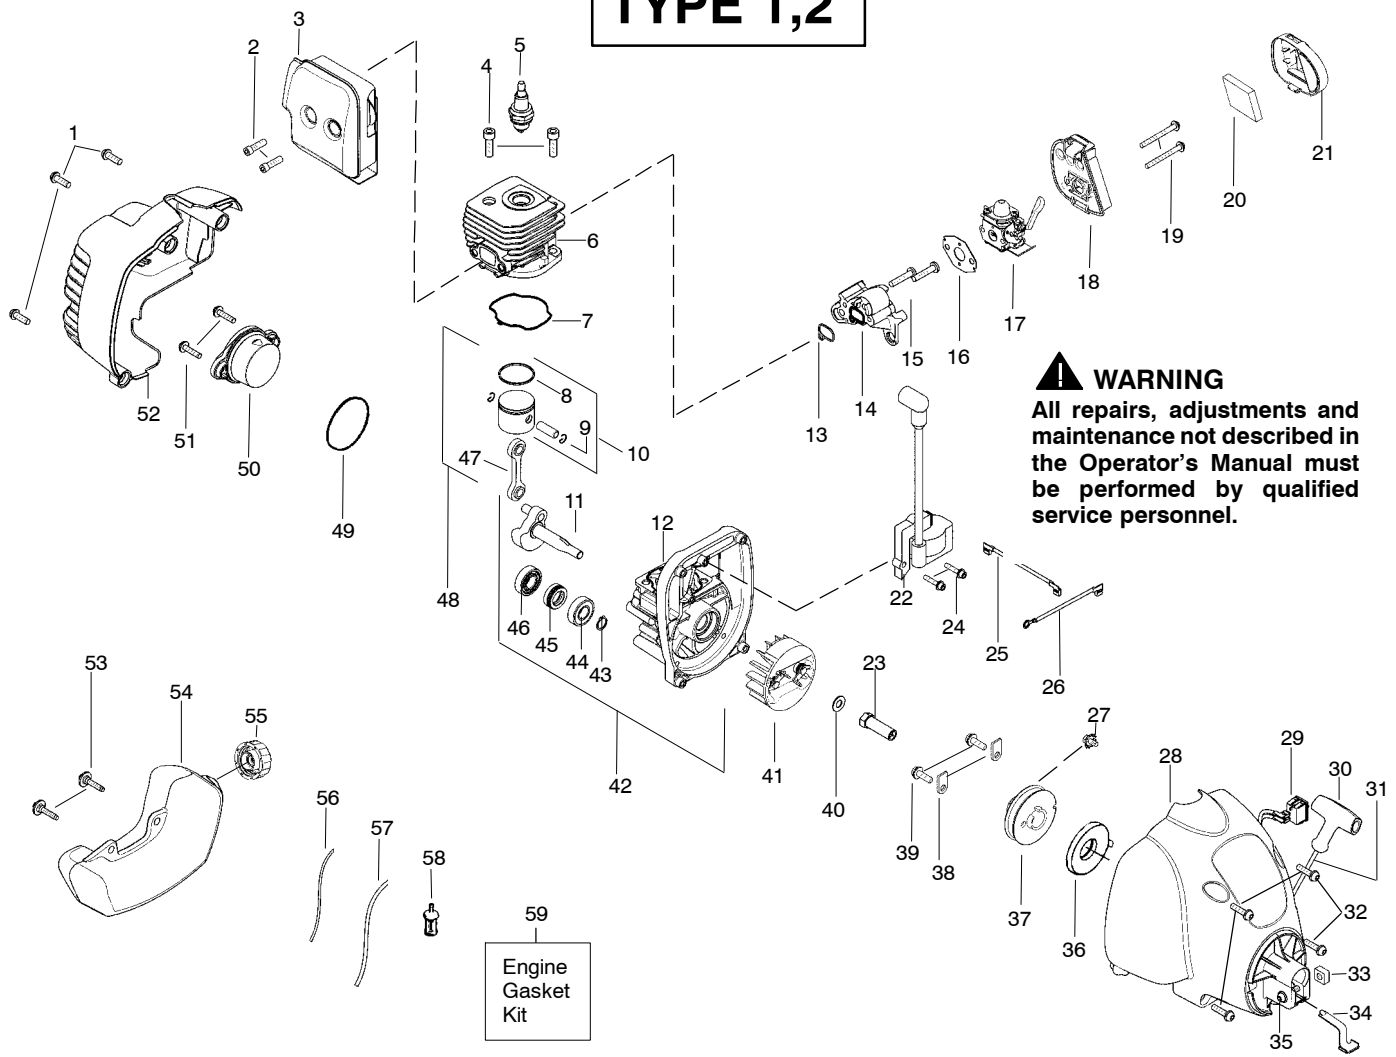

TYPE 1,2

Engine Gasket Kit

Ref.	Part No.	Description	Ref.	Part No.	Description	Ref.	Part No.	Description
1.	530015814	Screw	21.	530057584	Cover-Air Box	45.	530019264	Seal-C'case
2.	530058982	Bolt-Muffler	22.	530039223	Ignition Module	46.	530032125	Inner Bearing
3.	545227901	Assy-Muffler/Shield (Incl. 2)	23.	530038604	Coupling-Drive	47.	530069945	Assy-Connecting Rod
4.	530015953	Screw-Cylinder	24.	530016357	Screw	48.	530071785	Kit-Piston/Rod Assy (Incl. 10 & 47)
5.	952030249	Spark Plug (RCJ 6Y)	25.	530014663	Assy-Leadwire	49.	530071750	O-Ring-C'case (kit)
6.	530012541	Cylinder	26.	530014662	Assy-Ground Wire	50.	530057954	Assy-Plug (incl.49)
7.	530071750	Seal-Cylinder (kit)	27.	530016392	Screw	51.	530016386	Screw
8.	530055120	Piston Ring	28.	530058600	Assy.-Fan Hsg	52.	530057580	Shroud-Rear
9.	530015162	Retainer-Piston Pin	29.	530071356	Kit-Switch	53.	530016431	Retainer-Tank
10.	530071833	Kit - Piston (Incl. 8, 9)	30.	530027569	Handle-Starter	54.	545104103	Assy-Fuel Tank (incl. filter, lines & fuel cap)
11.	530057829	Assy-Crankshaft	31.	530071767	Kit - Rope	55.	530014347	Assy-Fuel Cap
12.	530012542	Assy-Crankcase (Incl. 44-46)	32.	530015810	Screw	56.	530069247	Kit-Fuel Line (Small)
13.	530071750	Seal-Cyl/Carb.(kit)	33.	530016124	Nut	57.	530069216	Kit-Fuel Line (Large)
14.	530057547	Adapter-Carb.	34.	530057588	Clip-Spring	58.	530095646	Assy-Fuel Pickup
15.	530016309	Screw	35.	530016430	Screw	59.	530071750	Kit-Engine Gasket (Incl. 7,13,16,49)
16.	530071750	Gasket-Carb. (kit)	36.	530042085	Spring-Starter			Not Shown
17.	-----	Kit-Carb.	37.	530071786	Kit-Pulley-Starter			
	530071752	Zama (C1U-W18)	38.	530027523	Retainer-Pulley			
	545081808	Walbro (WT-669)	39.	530015775	Screw			
			40.	530015828	Washer-Flat			
			41.	530054115	Assy-Flywheel			
			42.	530071768	Assy-C'case & C'shaft (Incl. 11,12,43)			
			43.	530015941	Retain. Ring-C'shaft			
18.	530057585	Air Box	44.	530055728	Outer Bearing			
19.	530016429	Screw				530057827		Choke Lever - Zama
20.	530057781	Foam-Air Filter				530058662		Choke Lever - Walbro

(Note: Repair kits are not available for this carburetor)

✓ = NEW PART NUMBER FOR THIS IPL   * = REFER TO THE SERVICE REFERENCE INDICATED FOR MORE INFORMATION. (LOCATED AT END OF IPL)