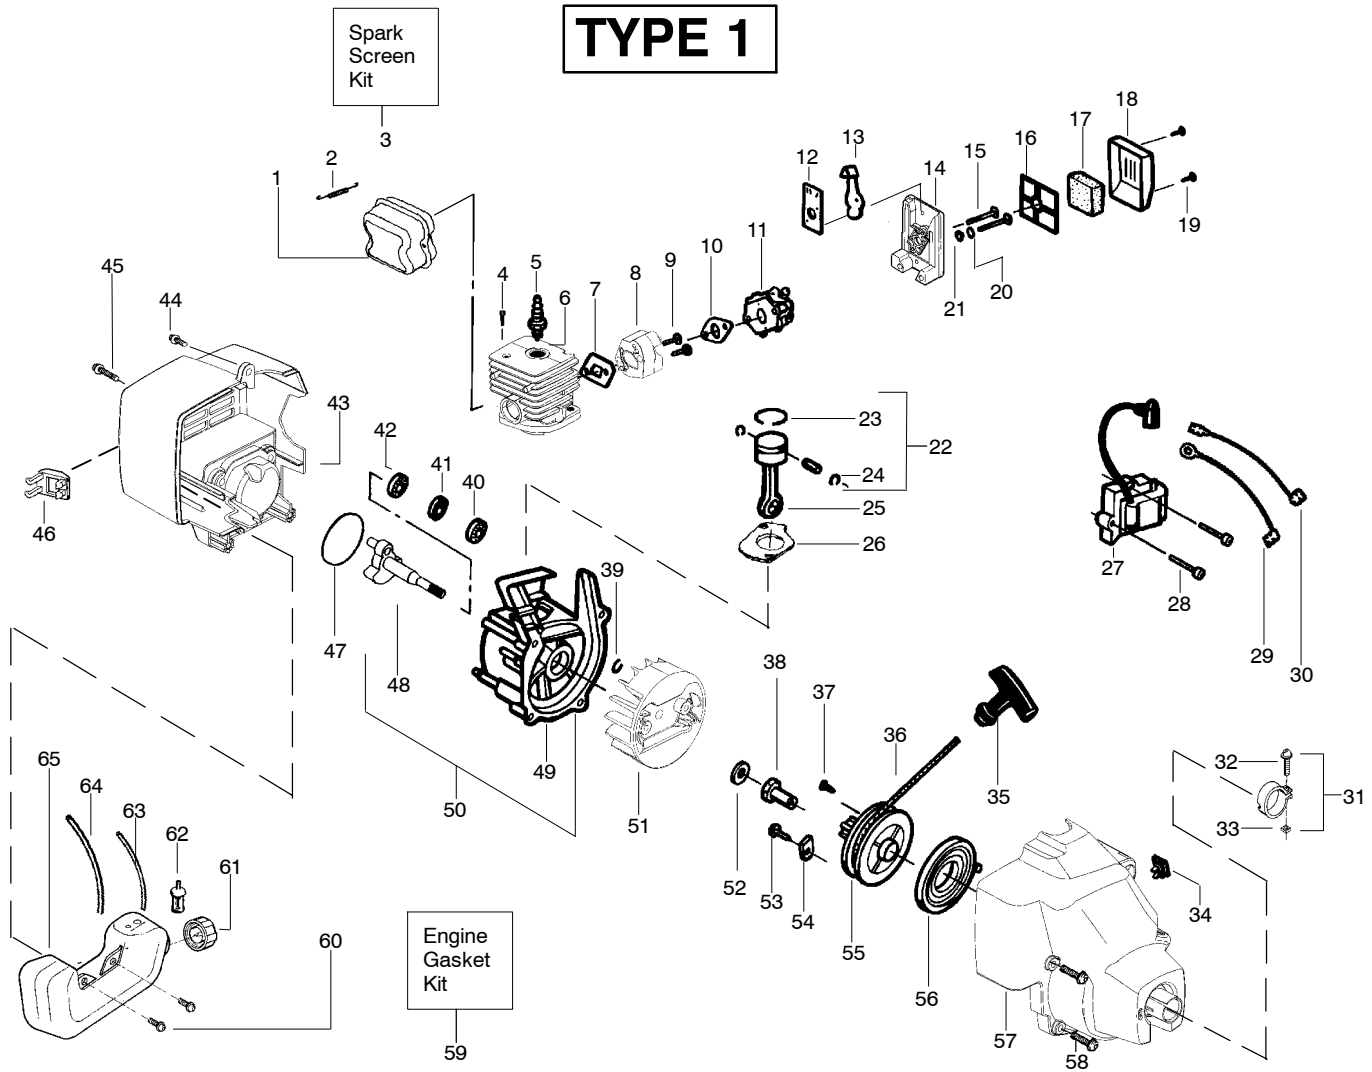

TYPE 1

Ref.	Part No.	Description	Ref.	Part No.	Description	Ref.	Part No.	Description
1.	530071396	Kit - Muffler (incl. 2)	24.	530015162	Retainer-Piston Pin	47.	530071363	O-Ring-C'case/Shrd
2.	530042088	Spring-Muffler	25.	530069945	Assy-Connecting Rod	48.	530054753	Assy-Crankshaft
3.	530071391	Kit-Spark Arrestor	26.	530071363	Gasket-Cylinder	49.	530071627	Assy-Crankcase
4.	530015953	Screw-Cylinder	27.	530055160	Ignition Module			(Incl. 40-42)
5.	952030249	Spark Plug (RCJ 6Y)	28.	530016357	Screw	50.	530071624	Assy-C'case & C'shaft
6.	530071359	Kit - Cylinder	29.	530014662	Assy-Ground Wire			(Incl. 39,48,49)
7.	530071363	Gasket-Cylind./Carb.	30.	530014663	Assy-Leadwire	51.	530069886	Assy-Flywheel
8.	530056403	Adapter-Carb.	31.	530056365	Assy-Nose Cone Clamp	52.	530015828	Washer-Flat
9.	530016014	Screw			(Incls. 32 & 33)	53.	530015775	Screw
10.	530071363	Gasket-Carb.	32.	530016381	Screw-Nose Cone	54.	530027523	Retainer-Can
11.	530071635	Kit-Carb.(WT-631)	33.	530016382	Nut-Nose Cone	55.	530069400	Kit-Starter Pulley
12.	530038747	Choke Plate Mounting	34.	530071356	Kit-On/Off Switch			(Incl. 37)
13.	530038686	Shutter-Choke	35.	530027569	Handle-Starter	56.	530042085	Spring-Starter
14.	530052431	Air Box	36.	530069232	Kit - Rope	57.	530071667	Assy.-Fan Hsg
15.	530016353	Screw	37.	530016080	Screw	58.	530015810	Screw
16.	530036569	Plate - Filter Support	38.	530038604	Coupling-Drive	59.	530071363	Kit-Engine Gasket
17.	530036575	Foam-Air Filter	39.	530015941	Retain. Ring-C'shaft			(Incl. 7,10,26,47)
18.	530036568	Cover-Air Filter	40.	530055728	Outer Bearing	60.	530016379	Screw
19.	530016349	Screw	41.	530019264	Seal-C'case	61.	530014347	Assy-Fuel Cap
20.	530015852	Spacer-Choke	42.	530032125	Inner Bearing	62.	530095646	Assy-Fuel Pickup
21.	530015254	Washer	43.	530056547	Shroud-Rear	63.	530069247	Kit-Fuel Line (Small)
22.	530071357	Kit - Piston	44.	530015934	Screw	64.	530069216	Kit-Fuel Line (Large)
		(Incl. 23, 24)	45.	530015810	Screw	65.	530049296	Assy-Fuel Tank (incl. filter, lines & fuel cap)
23.	530055120	Piston Ring	46.	530054536	Guard-Muffler			

↗ = NEW PART NUMBER FOR THIS IPL   * = REFER TO THE SERVICE REFERENCE INDICATED FOR MORE INFORMATION. (LOCATED AT END OF IPL)