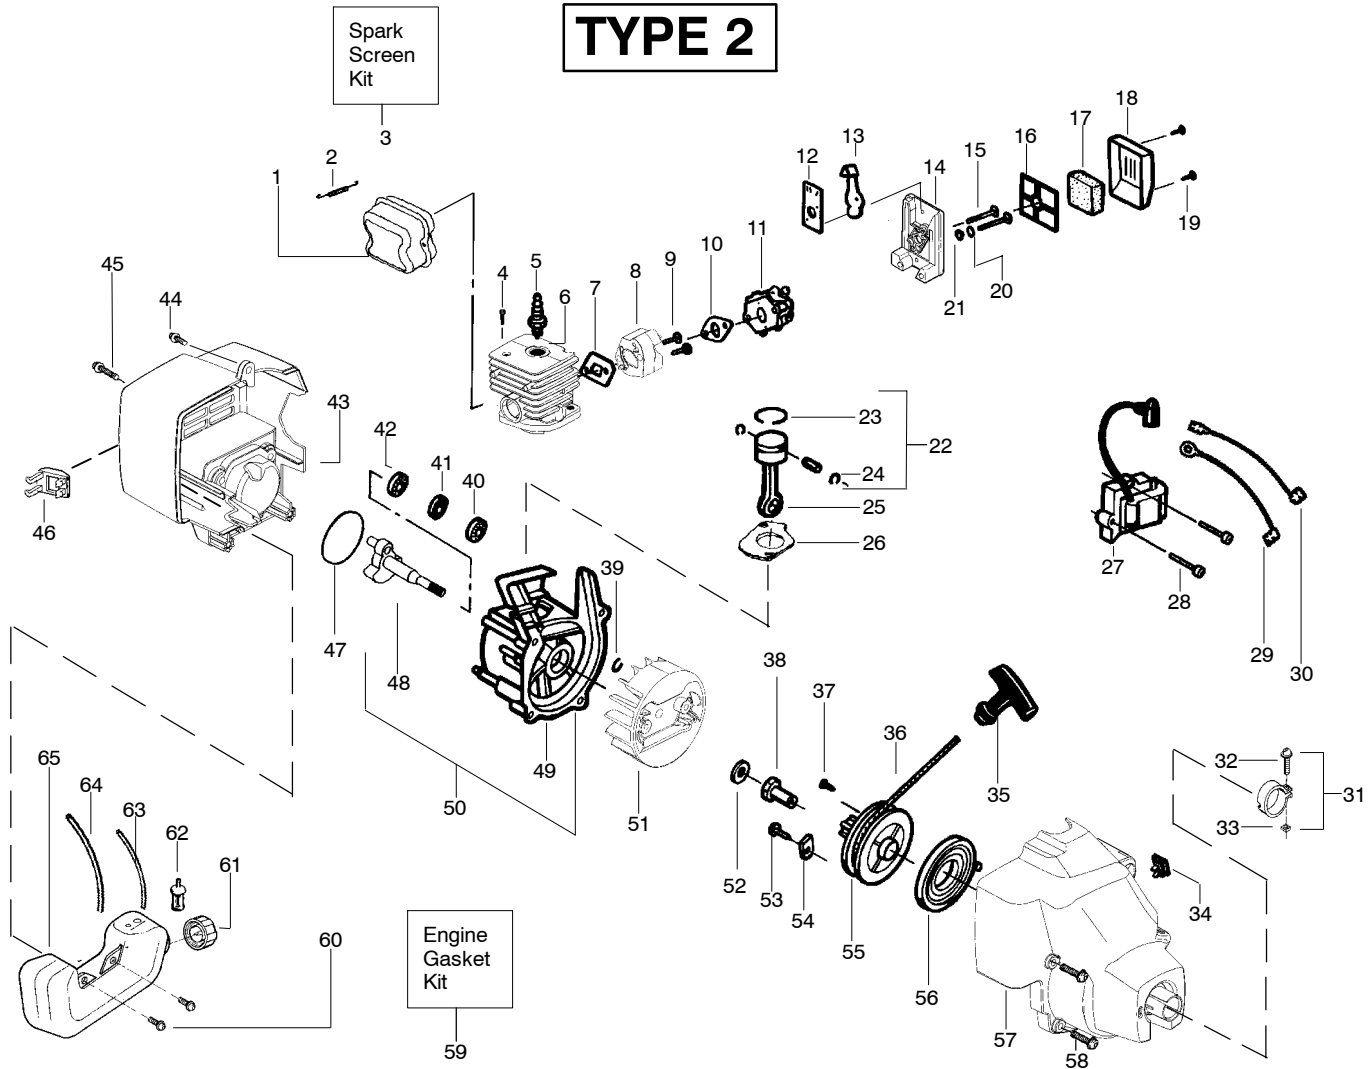

Ref.	Part No.	Description	Ref.	Part No.	Description	Ref.	Part No.	Description
1.	530071396	Kit - Muffler (incl. 2)	24.	530015162	Retainer-Piston Pin	47.	530071363	O-Ring-C'case/Shrd
2.	530042088	Spring-Muffler	25.	530069945	Assy-Connecting Rod	48.	530054753	Assy-Crankshaft
3.	530071391	Kit-Spark Arrestor	26.	530071363	Gasket-Cylinder	49.	530071627	Kit-Crankcase Assy.
4.	530015953	Screw-Cylinder	27.	530055160	Ignition Module			(Incl. 40-42)
5.	952030249	Spark Plug (RCJ 6Y)	28.	530016357	Screw	50.	530071624	Assy-C'case & C'shaft
6.	530071359	Kit - Cylinder	29.	530014662	Assy-Ground Wire			(Incl. 39,48,49)
7.	530071363	Gasket-Cylind./Carb.	30.	530014663	Assy-Leadwire	51.	530069886	Assy-Flywheel
8.	530057634	Adapter-Carb.	31.	530056365	Assy-Nose Cone Clamp	52.	530015828	Washer-Flat
9.	530016014	Screw			(Incls. 32 & 33)	53.	530015775	Screw
10.	530071363	Gasket-Carb.	32.	530016381	Screw-Nose Cone	54.	530027523	Retainer-Can
11.	530071635	Kit-Carb.(WT-631)	33.	530016382	Nut-Nose Cone	55.	530069400	Kit- Starter Pulley
12.	530038747	Choke Plate Mounting	34.	530071356	Kit-On/Off Switch			(Incl. 37)
13.	530038686	Shutter-Choke	35.	530027569	Handle-Starter	56.	530042085	Spring-Starter
14.	530052431	Air Box	36.	530069232	Kit - Rope	57.	530071667	Assy.-Fan Hsg
15.	530016393	Screw	37.	530016080	Screw	58.	530015810	Screw
16.	530036569	Plate - Filter Support	38.	530038604	Coupling-Drive	59.	530071363	Kit-Engine Gasket
17.	530036575	Foam-Air Filter	39.	530015941	Retain. Ring-C'shaft			(Incl. 7,10,26,47)
18.	530036568	Cover-Air Filter	40.	530055728	Outer Bearing	60.	530016379	Screw
19.	530015880	Screw	41.	530071615	Kit-C'case Seal	61.	530014347	Assy-Fuel Cap
20.	530015852	Spacer-Choke	42.	530032125	Inner Bearing	62.	530095646	Assy-Fuel Pickup
21.	530015254	Washer	43.	530056547	Shroud-Rear	63.	530069247	Kit-Fuel Line (Small)
22.	530071357	Kit - Piston (Incl. 23, 24)	44.	530015934	Screw	64.	530069216	Kit-Fuel Line (Large)
23.	530055120	Piston Ring	45.	530015810	Screw	65.	530049296	Assy-Fuel Tank (incl. filter, lines & fuel cap)
			46.	530054536	Guard-Muffler			

↗ = NEW PART NUMBER FOR THIS IPL   * = REFER TO THE SERVICE REFERENCE INDICATED FOR MORE INFORMATION. (LOCATED AT END OF IPL)