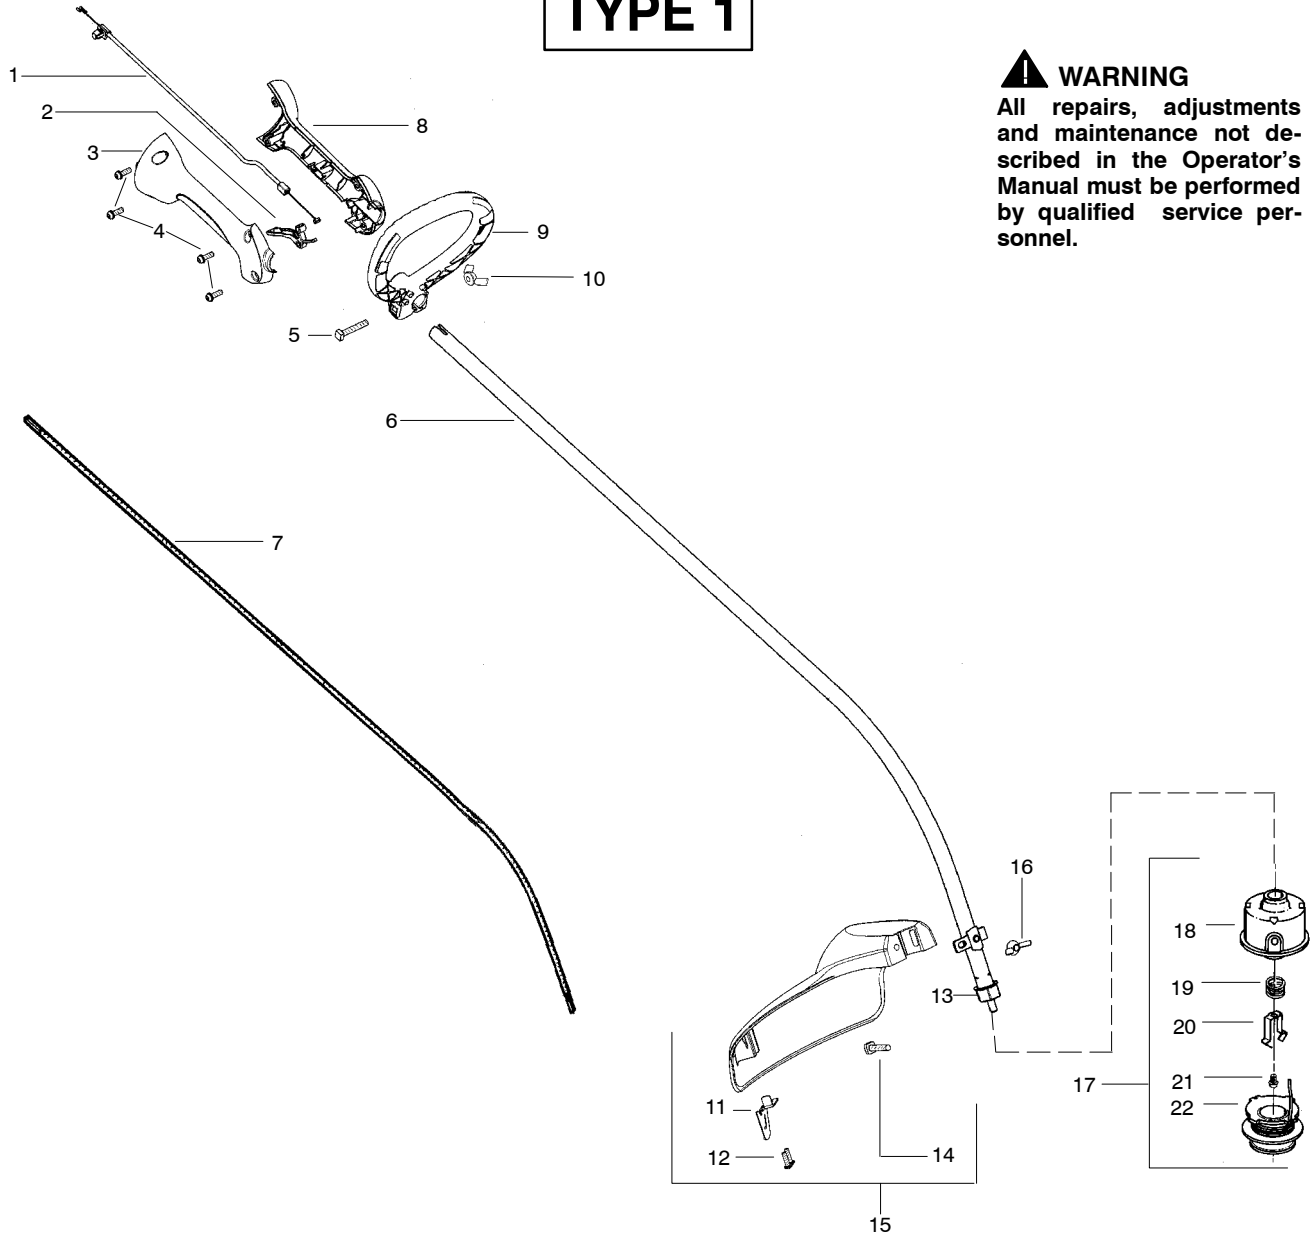

TYPE 1

⚠ WARNING
All repairs, adjustments and maintenance not described in the Operator's Manual must be performed by qualified service personnel.

Ref.	Part No.	Description	Ref.	Part No.	Description
1.	530057991	Assy - Throttle Cable	15.	530071772	Kit - Shield Assy (Incl. 11,12,14,16)
2.	530058000	Trigger	16.	530016152	Wingnut
3.	530057582	Throttle Hsg. (Right)	17.	952701666	Accy - TNG IV Cutting Head (Incl. 18 - 22)
4.	530015880	Screw - Throttle Hsg.	18.	530069690	Assy - Hub
5.	530015821	Bolt	19.	530401464	Spring - Compression
6.	530071773	Assy - Drive Shaft Hsg.	20.	530401466	Clip - Retainer - Head
7.	530095242	Shaft - Flex	21.	530401467	Screw
8.	530057581	Throttle Hsg. (Left)	22.	952711527	Accy - Spool w/Line
9.	530057587	Handle - Assist			Not Shown
10.	530016152	Wingnut			
11.	530052287	Line Limiter			
12.	530015966	Screw - Line Limiter			
13.	530095563	Dust Cup		530057720	Decal - Start Inst.
14.	530015820	Bolt		530055350	Decal - Shaft Warning

TYPE 2

⚠ WARNING
All repairs, adjustments and maintenance not described in the Operator's Manual must be performed by qualified service personnel.

Ref.	Part No.	Description	Ref.	Part No.	Description
1.	530057991	Assy-Throttle Cable	15.	530071772	Kit-Shield Assy (Incl. 11,12,14,16)
2.	530058000	Trigger	16.	530016152	Wingnut
3.	530057582	Throttle Hsg. (Right)	17.	952701666	Accy-TNG IV Cutting Head (Incl. 18-22)
4.	530015880	Screw-Throttle Hsg.	18.	530069690	Assy-Hub
5.	530015821	Bolt	19.	530401464	Spring-Compression
6.	530071874	Assy-Drive Shaft Hsg.	20.	530401466	Clip-Retainer-Head
7.	530096275	Shaft-Flex	21.	530401467	Screw
8.	530057581	Throttle Hsg. (Left)	22.	952711527	Accy- Spool w/Line
9.	530058580	Assy-Handle (Incl. 5,10)			Not Shown
10.	530016152	Wingnut		545186837	Operator Manual
11.	545081862	Kit - Line Limiter (Incl. 12)		545144405	Decal-Shaft Warning
12.	530015966	Screw-Line Limiter			
13.	530095563	Dust Cup			
14.	530015820	Bolt			