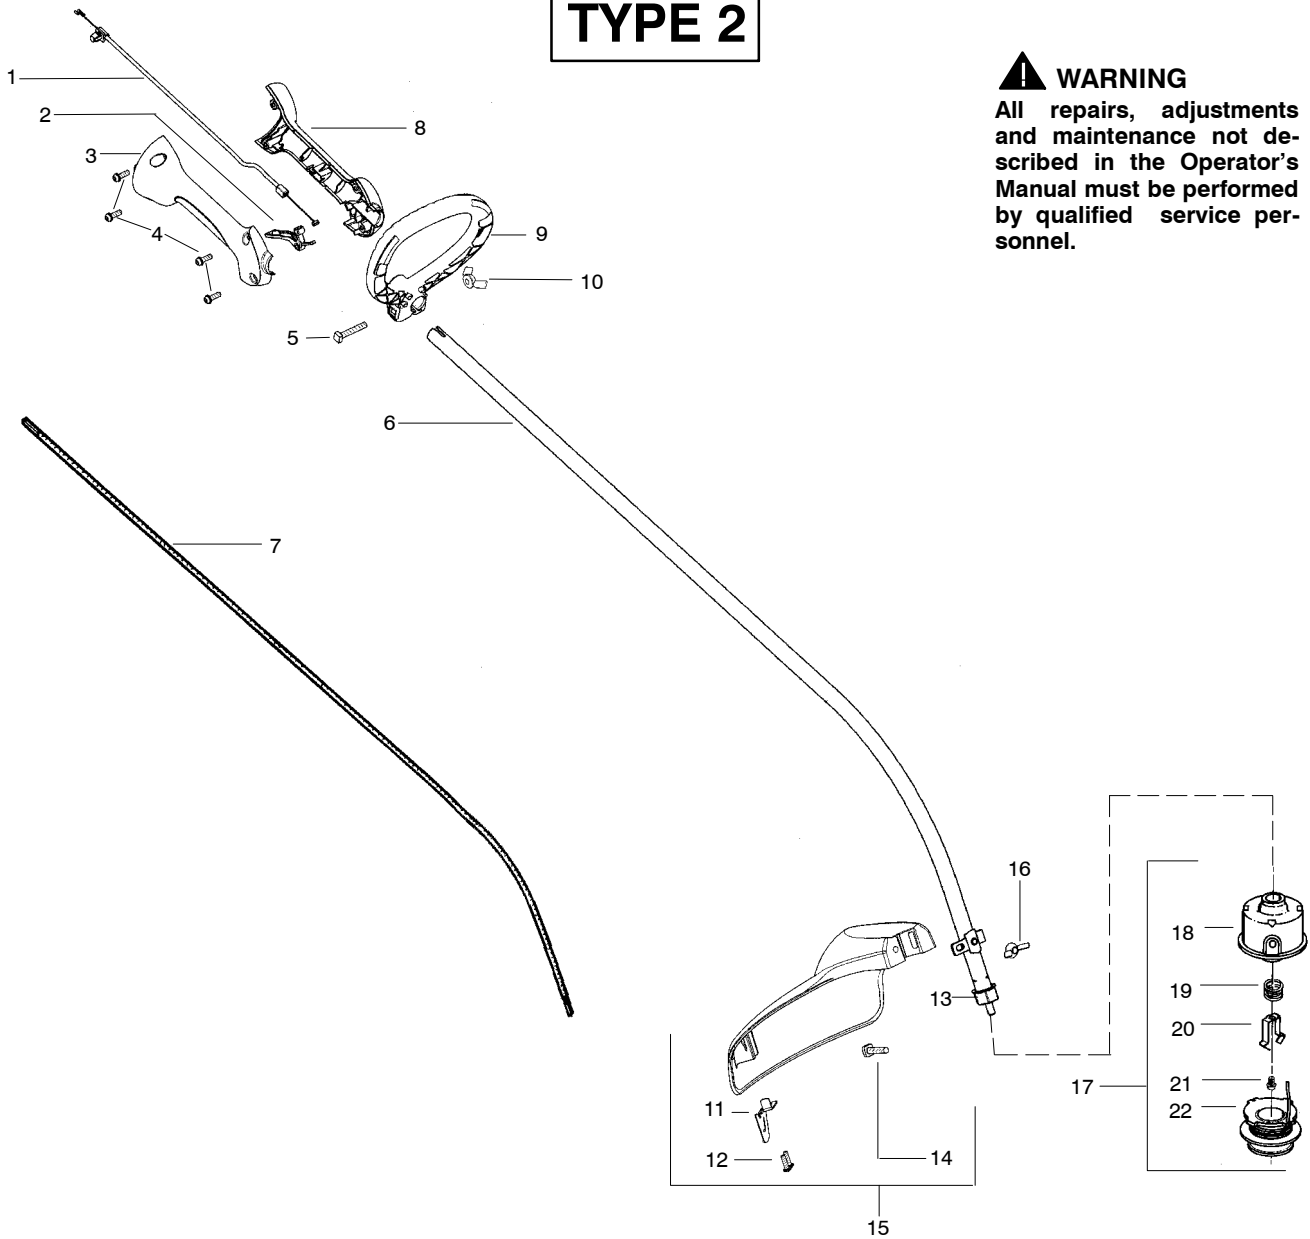

TYPE 1

⚠ WARNING
All repairs, adjustments and maintenance not described in the Operator's Manual must be performed by qualified service personnel.

Ref.	Part No.	Description	Ref.	Part No.	Description
1.	530057991	Assy - Throttle Cable	15.	530071772	Kit - Shield Assy (Incl. 11,12,14,16)
2.	530058000	Trigger	16.	530016152	Wingnut
3.	530057582	Throttle Hsg. (Right)	17.	952701666	Accy - TNG IV Cutting Head (Incl. 18 - 22)
4.	530015880	Screw - Throttle Hsg.	18.	530069690	Assy - Hub
5.	530015821	Bolt	19.	530401464	Spring - Compression
6.	530071773	Assy - Drive Shaft Hsg.	20.	530401466	Clip - Retainer - Head
7.	530095242	Shaft - Flex	21.	530401467	Screw
8.	530057581	Throttle Hsg. (Left)	22.	952711527	Accy - Spool w/Line
9.	530057587	Handle - Assist			Not Shown
10.	530016152	Wingnut			
11.	530052287	Line Limiter			
12.	530015966	Screw - Line Limiter			
13.	530095563	Dust Cup		530057720	Decal - Start Inst.
14.	530015820	Bolt		530055350	Decal - Shaft Warning

TYPE 2

⚠ WARNING
All repairs, adjustments and maintenance not described in the Operator's Manual must be performed by qualified service personnel.

Ref.	Part No.	Description	Ref.	Part No.	Description
1.	530057991	Assy-Throttle Cable	15.	530071772	Kit-Shield Assy (Incl. 11,12,14,16)
2.	530058000	Trigger	16.	530016152	Wingnut
3.	530057582	Throttle Hsg. (Right)	17.	952701666	Accy-TNG IV Cutting Head (Incl. 18-22)
4.	530015880	Screw-Throttle Hsg.	18.	530069690	Assy-Hub
5.	530015821	Bolt	19.	530401464	Spring-Compression
6.	530071874	Assy-Drive Shaft Hsg.	20.	530401466	Clip-Retainer-Head
7.	530096275	Shaft-Flex	21.	530401467	Screw
8.	530057581	Throttle Hsg. (Left)	22.	952711527	Accy- Spool w/Line
9.	530058580	Assy-Handle (Incl. 5,10)			Not Shown
10.	530016152	Wingnut		545186837	Operator Manual
11.	545081862	Kit - Line Limiter (Incl. 12)		545144405	Decal-Shaft Warning
12.	530015966	Screw-Line Limiter			
13.	530095563	Dust Cup			
14.	530015820	Bolt			