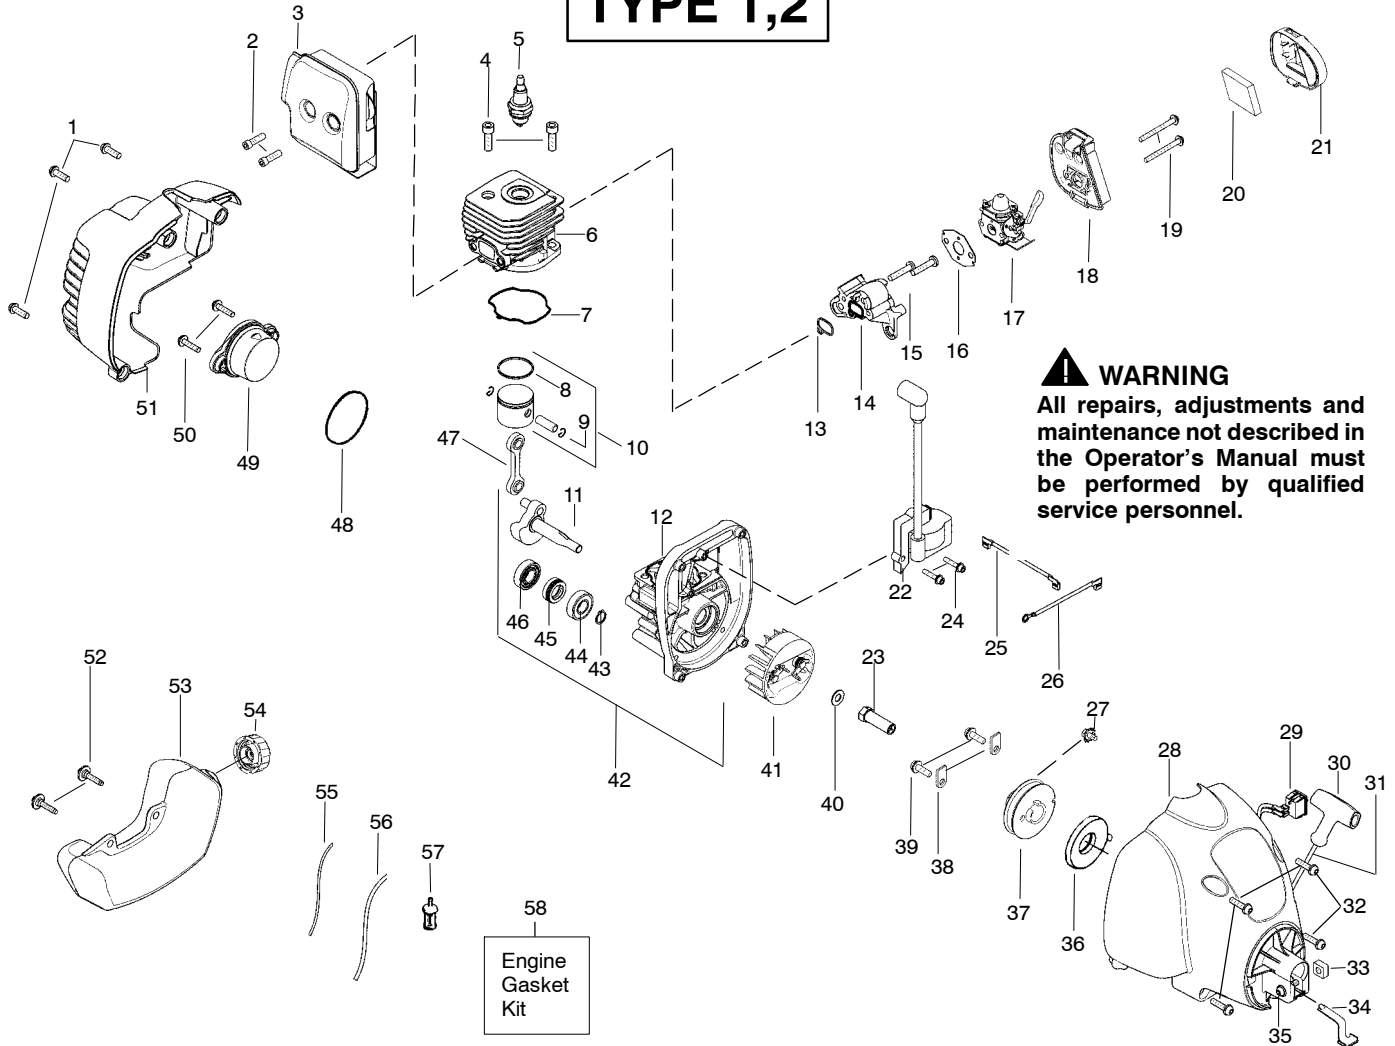

TYPE 1,2

Ref.	Part No.	Description	Ref.	Part No.	Description	Ref.	Part No.	Description
1.	530015814	Screw	21.	530057584	Cover-Air Box	45.	530019264	Seal-C'case
2.	530058982	Bolt-Muffler	22.	530039223	Ignition Module	46.	530032125	Inner Bearing
3.	545227901	Assy-Muffler/Shield (Incl. 2)	23.	530038604	Coupling-Drive	47.	530069945	Assy-Connecting Rod
4.	530015953	Screw-Cylinder	24.	530016357	Screw	48.	530071750	O-Ring-C'case (kit)
5.	952030249	Spark Plug (RCJ 6Y)	25.	530014663	Assy-Leadwire	49.	530057954	Assy-Plug (incl.48)
6.	530012541	Cylinder	26.	530014662	Assy-Ground Wire	50.	530016386	Screw
7.	530071750	Seal-Cylinder (kit)	27.	530016392	Screw	51.	530057580	Shroud-Rear
8.	530055120	Piston Ring	28.	530058600	Assy.-Fan Hsg	52.	530016431	Retainer-Tank
9.	530015162	Retainer-Piston Pin	29.	530071356	Kit-Switch	53.	530058582	Assy-Fuel Tank (incl. filter, lines & fuel cap)
10.	530071357	Kit - Piston (Incl. 8, 9)	30.	530027569	Handle-Starter	54.	530014347	Assy-Fuel Cap
11.	530057829	Assy-Crankshaft	31.	530071767	Kit - Rope	55.	530069247	Kit-Fuel Line (Small)
12.	530012542	Assy-Crankcase (Incl. 44-46)	32.	530015810	Screw	56.	530069216	Kit-Fuel Line (Large)
13.	530071750	Seal-Cyl/Carb.(kit)	33.	530016124	Nut	57.	530095646	Assy-Fuel Pickup
14.	530057547	Adapter-Carb.	34.	530057588	Clip-Spring	58.	530071750	Kit-Engine Gasket (Incl. 7,13,16,48)
15.	530016309	Screw	35.	530016430	Screw			
16.	530071750	Gasket-Carb. (kit)	36.	530042085	Spring-Starter			
17.	530071752	Kit-Carb.(C1U-W18)	37.	530071786	Kit-Pulley-Starter			
(Note: Repair kits are not available for this carburetor)			38.	530027523	Retainer-Pulley			
18.	530057585	Air Box	39.	530015775	Screw			
19.	530016429	Screw	40.	530015828	Washer-Flat			
20.	530057781	Foam-Air Filter	41.	530054115	Assy-Flywheel			
			42.	530071768	Assy-C'case & C'shaft (Incl. 11,12,43)			
			43.	530015941	Retain. Ring-C'shaft			
			44.	530055728	Outer Bearing