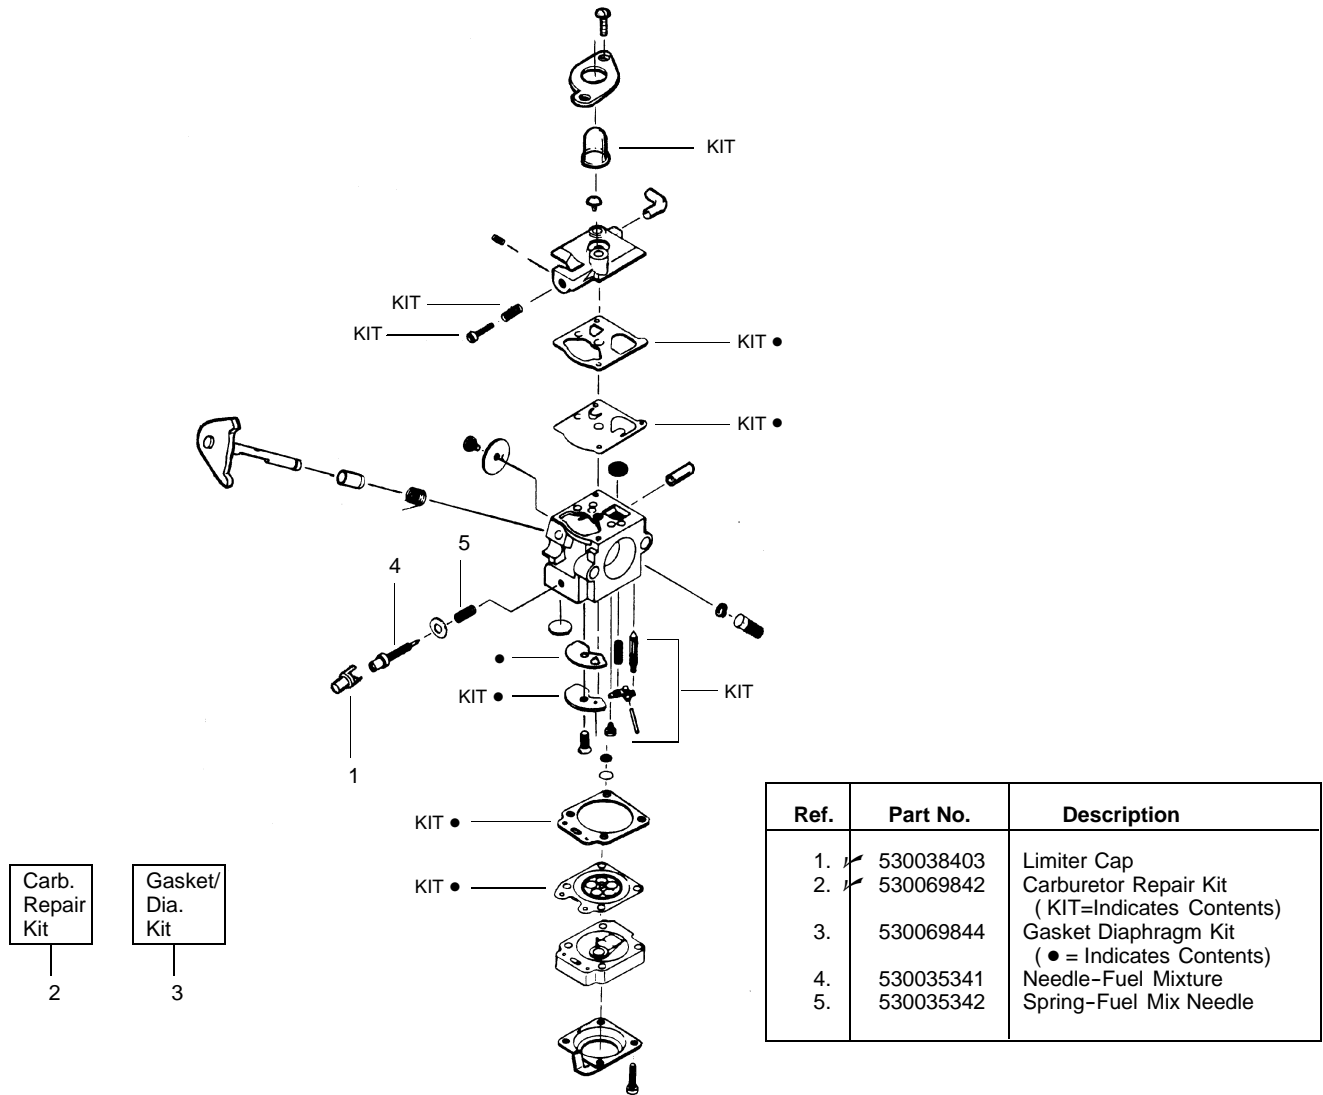

**▲ WARNING**  
All repairs, adjustments and maintenance not described in the Operator's Manual must be performed by qualified service personnel.

Ref.	Part No.	Description	Ref.	Part No.	Description
1.	530095391	Drive Shaft–Flex	19.	530069752	Kit–Shield Ass’y. (Incl. 17 & 18)
2. ✓	530016349	Screw–Throttle Hsg.	20.	530016284	Locknut
3.	530038581	Throttle Hsg. (Right)	21.	530016225	Wingnut
4.	530071548	Kit–Throttle	22.	530092062	Washer
5.	530038580	Throttle Hsg. (Left)	23.	530016312	Screw
6.	530038708	Assist Handle	24.	530016224	Screw
7.	530038682	Trigger	25.	530095638	Assy–Gear Box
8.	530015820	Bolt–Handle	26.	530016202	Screw
9.	530094742	Clamp–Handle			
10.	530016118	Wingnut			
11.	530069927	Kit–G’box/Drive Shaft			
12.	952711566	Assy–Cutting Head (Incl. 13–16)			
13.	530095776	Assy–Hub			Not Shown
14.	530053241	Spring–Return			
15.	530401957	Retainer–Spool	✓	530163449	Operator Manual
16.	952711548	Spool w/Line		530047899	Shaft Warning Decal
17.	530052286	Line Limiter		530047665	Stop Decal
18.	530015880	Screw–Line Limiter			

✓ = NEW PART NUMBER FOR THIS IPL  
★ = REFER TO THE SERVICE REFERENCE INDICATED FOR MORE INFORMATION. (LOCATED AT END OF IPL)

**⚠ WARNING**  
All repairs, adjustments and maintenance not described in the Operator's Manual must be performed by qualified service personnel.

↗ = NEW PART NUMBER FOR THIS IPL    ★ = REFER TO THE SERVICE REFERENCE INDICATED FOR MORE INFORMATION. (LOCATED AT END OF IPL)

**Carburetor Assembly #530069754**

**Kit - Carburetor Assembly No. 530071635 - WT-631**