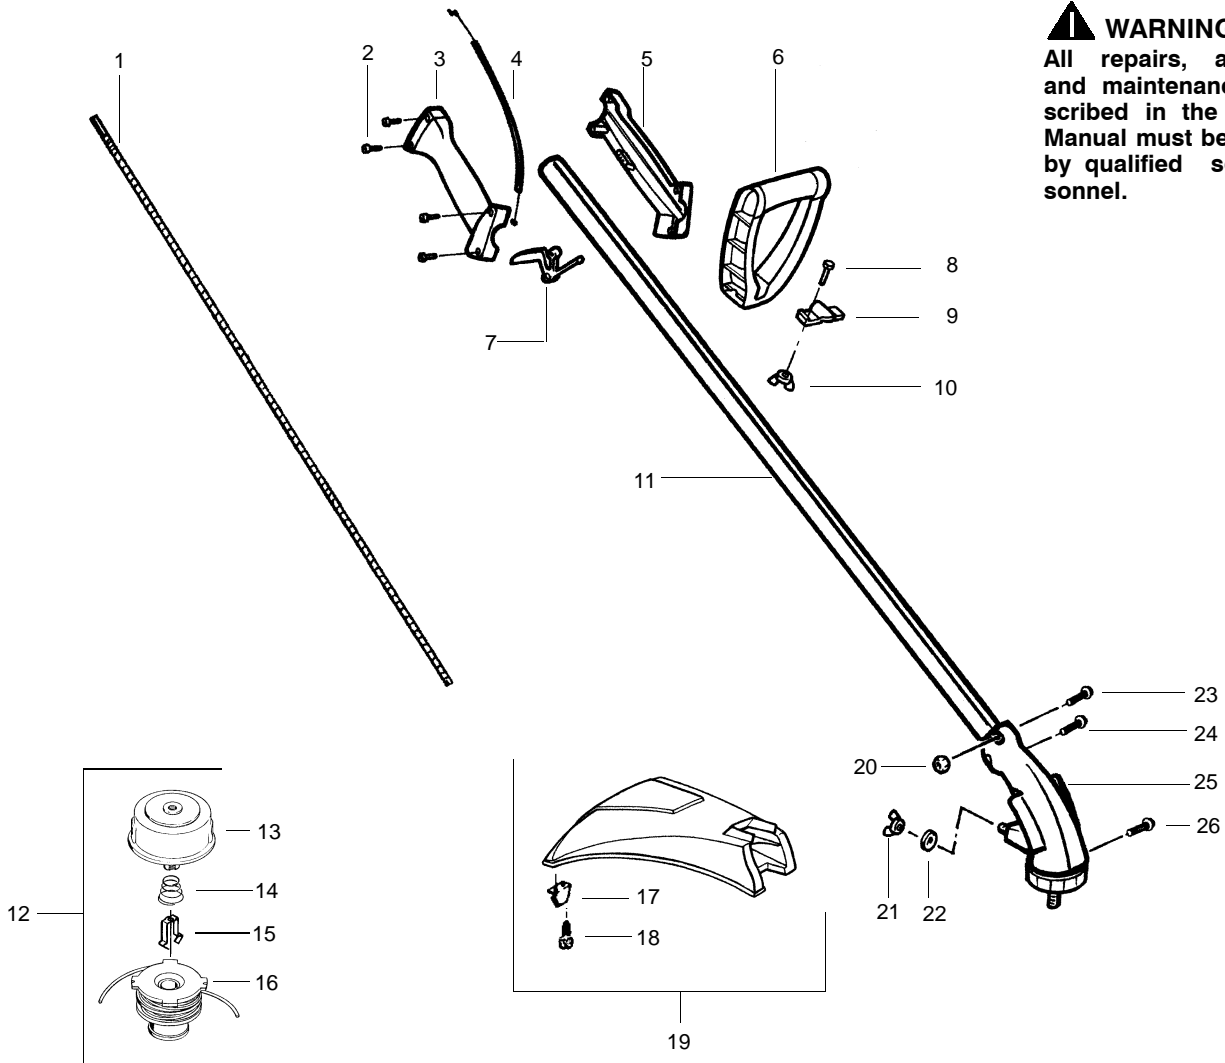

PARTS LIST NO. 530087557		<b>WEED EATER® PARTS LIST</b>	MODEL(s) Featherlite SST Plus
DATE 11/27/02	Replaces 530088519 – 7/08/02		<b>Note:</b> Illustration may differ from actual model due to design changes

**▲ WARNING**  
All repairs, adjustments and maintenance not described in the Operator's Manual must be performed by qualified service personnel.

Ref.	Part No.	Description	Ref.	Part No.	Description
1.	530095391	Drive Shaft–Flex	19.	530069752	Kit–Shield Ass’y. (Incl. 17 & 18)
2. ✓	530016349	Screw–Throttle Hsg.	20.	530016284	Locknut
3.	530038581	Throttle Hsg. (Right)	21.	530016225	Wingnut
4.	530071548	Kit–Throttle	22.	530092062	Washer
5.	530038580	Throttle Hsg. (Left)	23.	530016312	Screw
6.	530038708	Assist Handle	24.	530016224	Screw
7.	530038682	Trigger	25.	530095638	Assy–Gear Box
8.	530015820	Bolt–Handle	26.	530016202	Screw
9.	530094742	Clamp–Handle			
10.	530016118	Wingnut			
11.	530069927	Kit–G’box/Drive Shaft			
12.	952711566	Assy–Cutting Head (Incl. 13–16)			
13.	530095776	Assy–Hub			Not Shown
14.	530053241	Spring–Return			
15.	530401957	Retainer–Spool	✓	530163449	Operator Manual
16.	952711548	Spool w/Line		530047899	Shaft Warning Decal
17.	530052286	Line Limiter		530047665	Stop Decal
18.	530015880	Screw–Line Limiter			

↗ = NEW PART NUMBER FOR THIS IPL    ★ = REFER TO THE SERVICE REFERENCE INDICATED FOR MORE INFORMATION. (LOCATED AT END OF IPL)

**Carburetor Assembly #530069754**

**Kit - Carburetor Assembly No. 530071635 - WT-631**