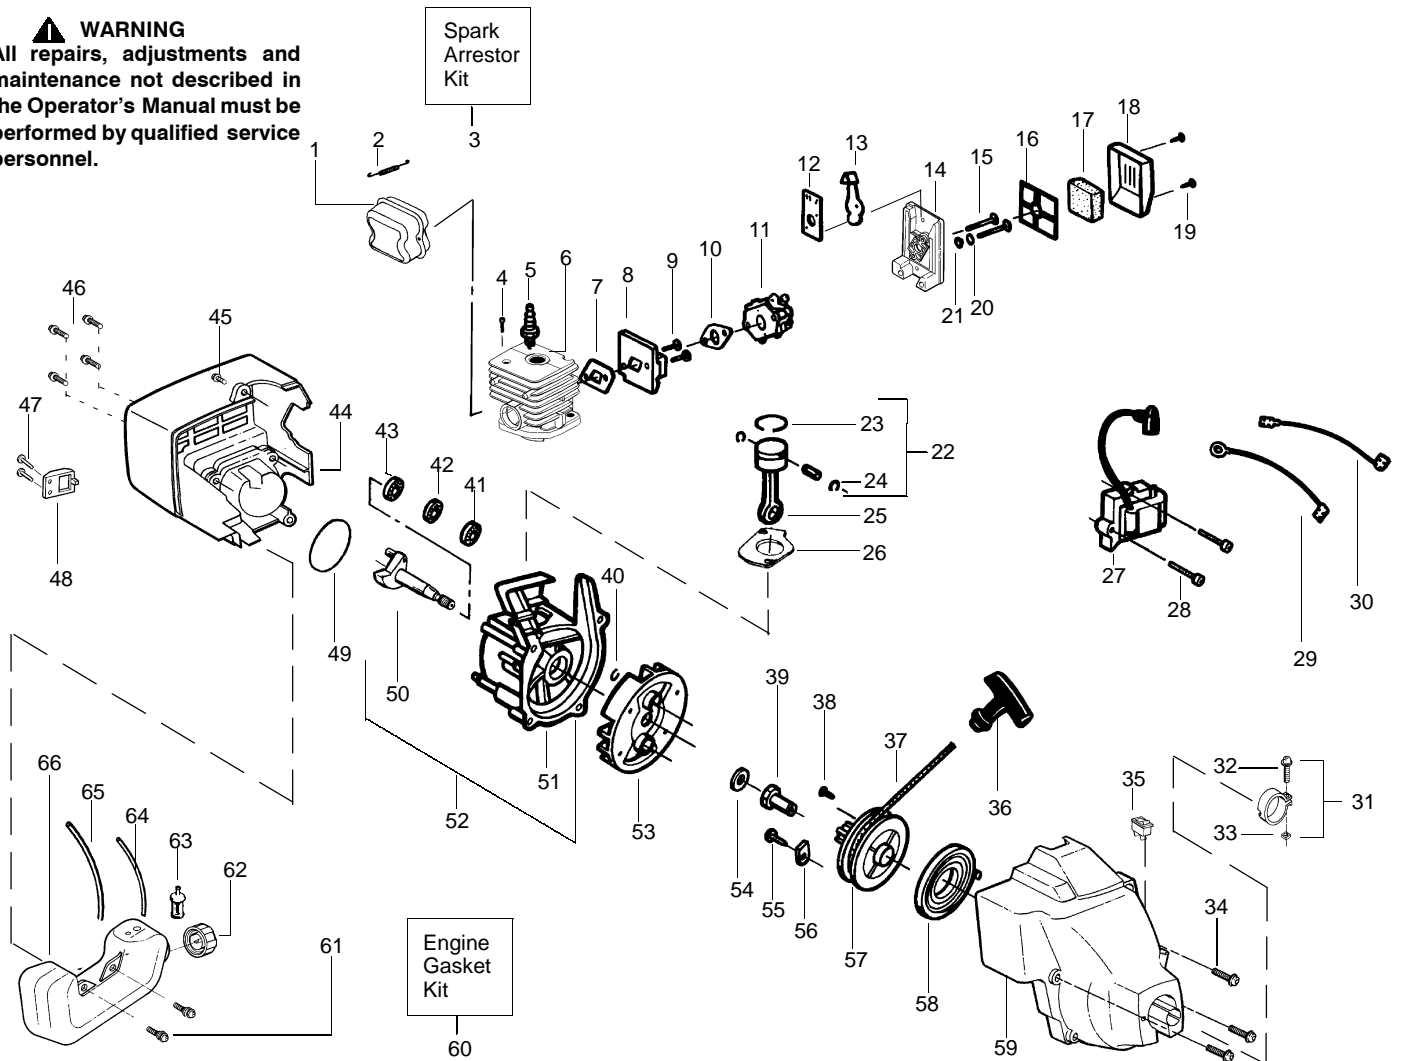

PARTS LIST NO. 530087557		<b>WEED EATER® PARTS LIST</b>	MODEL(s) Featherlite SST Plus
DATE 11/27/02	Replaces 530088519 – 7/08/02		<b>Note:</b> Illustration may differ from actual model due to design changes

**▲ WARNING**  
All repairs, adjustments and maintenance not described in the Operator's Manual must be performed by qualified service personnel.

Ref.	Part No.	Description	Ref.	Part No.	Description
1.	530095391	Drive Shaft–Flex	19.	530069752	Kit–Shield Ass’y. (Incl. 17 & 18)
2. ✓	530016349	Screw–Throttle Hsg.	20.	530016284	Locknut
3.	530038581	Throttle Hsg. (Right)	21.	530016225	Wingnut
4.	530071548	Kit–Throttle	22.	530092062	Washer
5.	530038580	Throttle Hsg. (Left)	23.	530016312	Screw
6.	530038708	Assist Handle	24.	530016224	Screw
7.	530038682	Trigger	25.	530095638	Assy–Gear Box
8.	530015820	Bolt–Handle	26.	530016202	Screw
9.	530094742	Clamp–Handle			
10.	530016118	Wingnut			
11.	530069927	Kit–G’box/Drive Shaft			
12.	952711566	Assy–Cutting Head (Incl. 13–16)			
13.	530095776	Assy–Hub			Not Shown
14.	530053241	Spring–Return			
15.	530401957	Retainer–Spool	✓	530163449	Operator Manual
16.	952711548	Spool w/Line		530047899	Shaft Warning Decal
17.	530052286	Line Limiter		530047665	Stop Decal
18.	530015880	Screw–Line Limiter			

✓ = NEW PART NUMBER FOR THIS IPL  
★ = REFER TO THE SERVICE REFERENCE INDICATED FOR MORE INFORMATION. (LOCATED AT END OF IPL)

**⚠ WARNING**  
All repairs, adjustments and maintenance not described in the Operator's Manual must be performed by qualified service personnel.

↗ = NEW PART NUMBER FOR THIS IPL    ★ = REFER TO THE SERVICE REFERENCE INDICATED FOR MORE INFORMATION. (LOCATED AT END OF IPL)

**Carburetor Assembly #530069754**

**Kit - Carburetor Assembly No. 530071635 - WT-631**