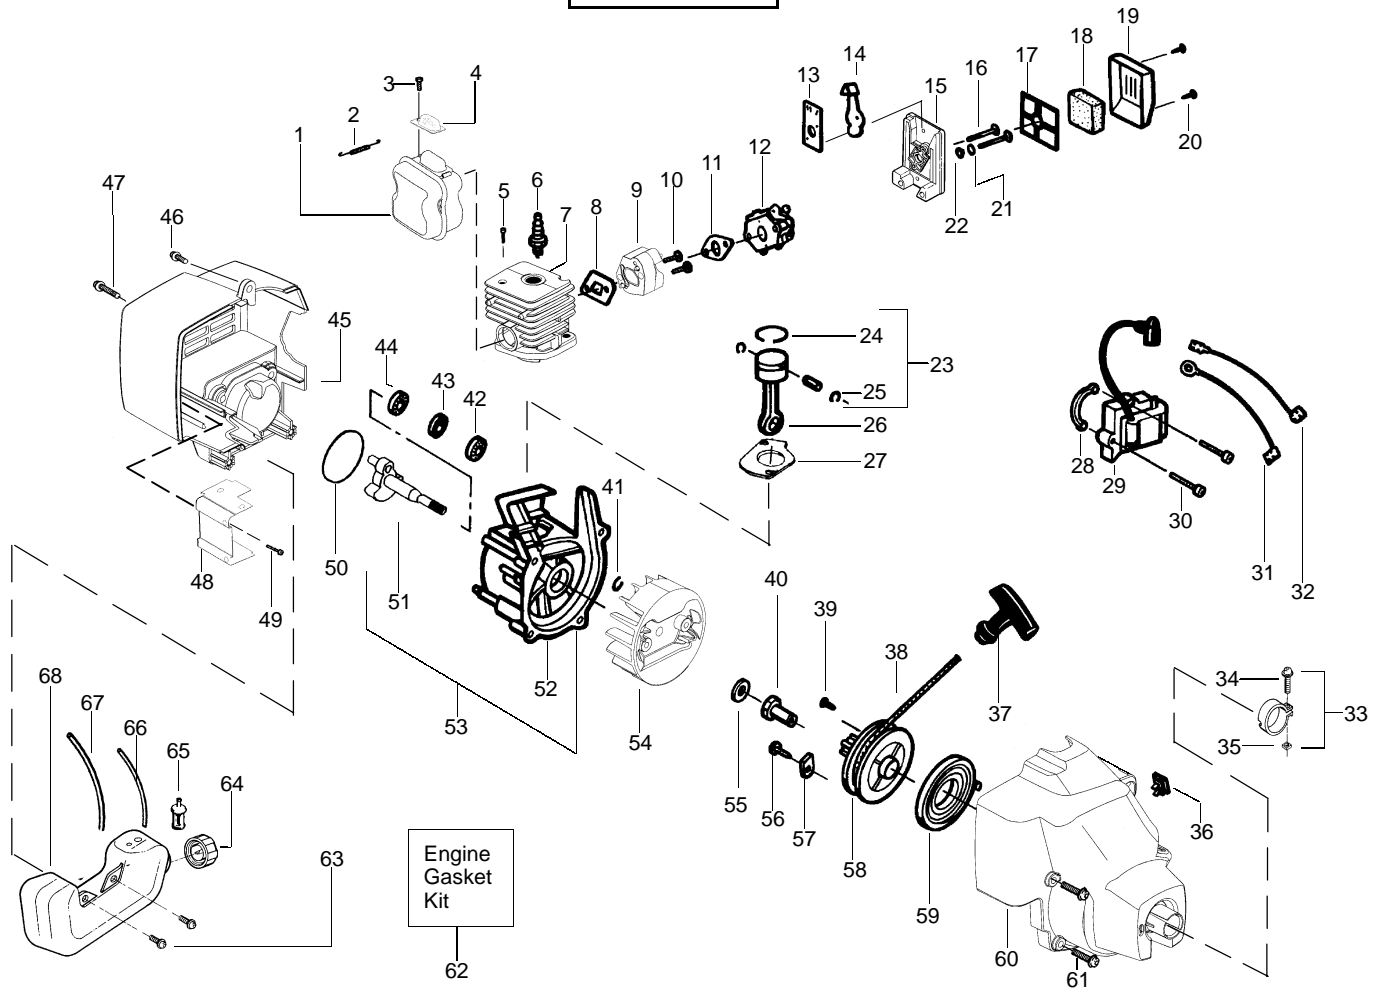

TYPE 1

Ref.	Part No.	Description	Ref.	Part No.	Description	Ref.	Part No.	Description
1.	530071362	Kit - Muffler (incl. 2,3,4)	24.	530055120	Piston Ring	49.	530015805	Screw
2.	530042088	Spring-Muffler	25.	530015162	Retainer-Piston Pin	50.	530071363	O-Ring-C'case (kit)
3.	530015241	Screw-Screen	26.	530069945	Assy-Connecting Rod	51.	530054753	Assy-Crankshaft
4.	530071544	Kit-Spark Arrestor	27.	530071363	Gasket-Cylinder (kit)	52.	530012491	Assy-Crankcase (Incl. 42-44)
5.	530015953	Screw-Cylinder	28.	530036145	Spacer-Module	53.	530071360	Assy-C'case & C'shaft (Incl. 41,51,52)
6.	952030249	Spark Plug (RCJ 6Y)	29.	530055160	Ignition Module	54.	530069886	Assy-Flywheel
7.	530071359	Kit - Cylinder	30.	530015954	Screw	55.	530015828	Washer-Flat
8.	530071363	Gasket-Cyl./Carb.(kit)	31.	530014662	Assy-Ground Wire	56.	530015775	Screw
9.	530056403	Adapter-Carb.	32.	530014663	Assy-Leadwire	57.	530027523	Retainer-Can
10.	530016309	Screw	33.	530056365	Assy-Nose Cone Clamp (Incls. 34&35)	58.	530069400	Kit-Starter Pulley (Incl. 39)
11.	530071363	Gasket-Carb. (kit)	34.	530016381	Screw-Nose Cone	59.	530042085	Spring-Starter
12.	---	Kit - Carburetor Ass'y (C1U-W10)	35.	530016382	Nut-Nose Cone	60.	530056706	Assy.-Fan Hsg
	530071628	(C1U-W10B)	36.	530071356	Kit-On/Off Switch	61.	530015810	Screw
13.	530038747	Choke Plate Mounting	37.	530027569	Handle-Starter	62.	530071363	Kit-Engine Gasket (Incl. 8,11,27,50)
14.	530038686	Shutter-Choke	38.	530069232	Kit - Rope	63.	530016379	Retainer
15.	530052431	Air Box	39.	530016080	Screw	64.	530014347	Assy-Fuel Cap
16.	530016353	Screw	40.	530038604	Coupling-Drive	65.	530095646	Assy-Fuel Pickup
17.	530036569	Plate - Filter Support	41.	530015941	Retain. Ring-C' shaft	66.	530069247	Kit-Fuel Line (Small)
18.	530036575	Foam-Air Filter	42.	530055728	Outer Bearing	67.	530069216	Kit-Fuel Line (Large)
19.	530054414	Cover-Air Filter	43.	530071615	Kit-C'case Seal	68.	530049379	Assy-Fuel Tank (incl. filter, lines & fuel cap)
20.	530015892	Screw	44.	530032125	Inner Bearing			
21.	530015852	Spacer-Choke	45.	530056710	Shroud-Rear			
22.	530015254	Washer	46.	530015934	Screw			
23.	530071357	Kit - Piston (Incl. 24, 25 & Pin)	47.	530015810	Screw			
			48.	530055351	Shield-Heat			

✓ = NEW PART NUMBER FOR THIS IPL

* = REFER TO THE SERVICE REFERENCE INDICATED FOR MORE INFORMATION. (LOCATED AT END OF IPL)