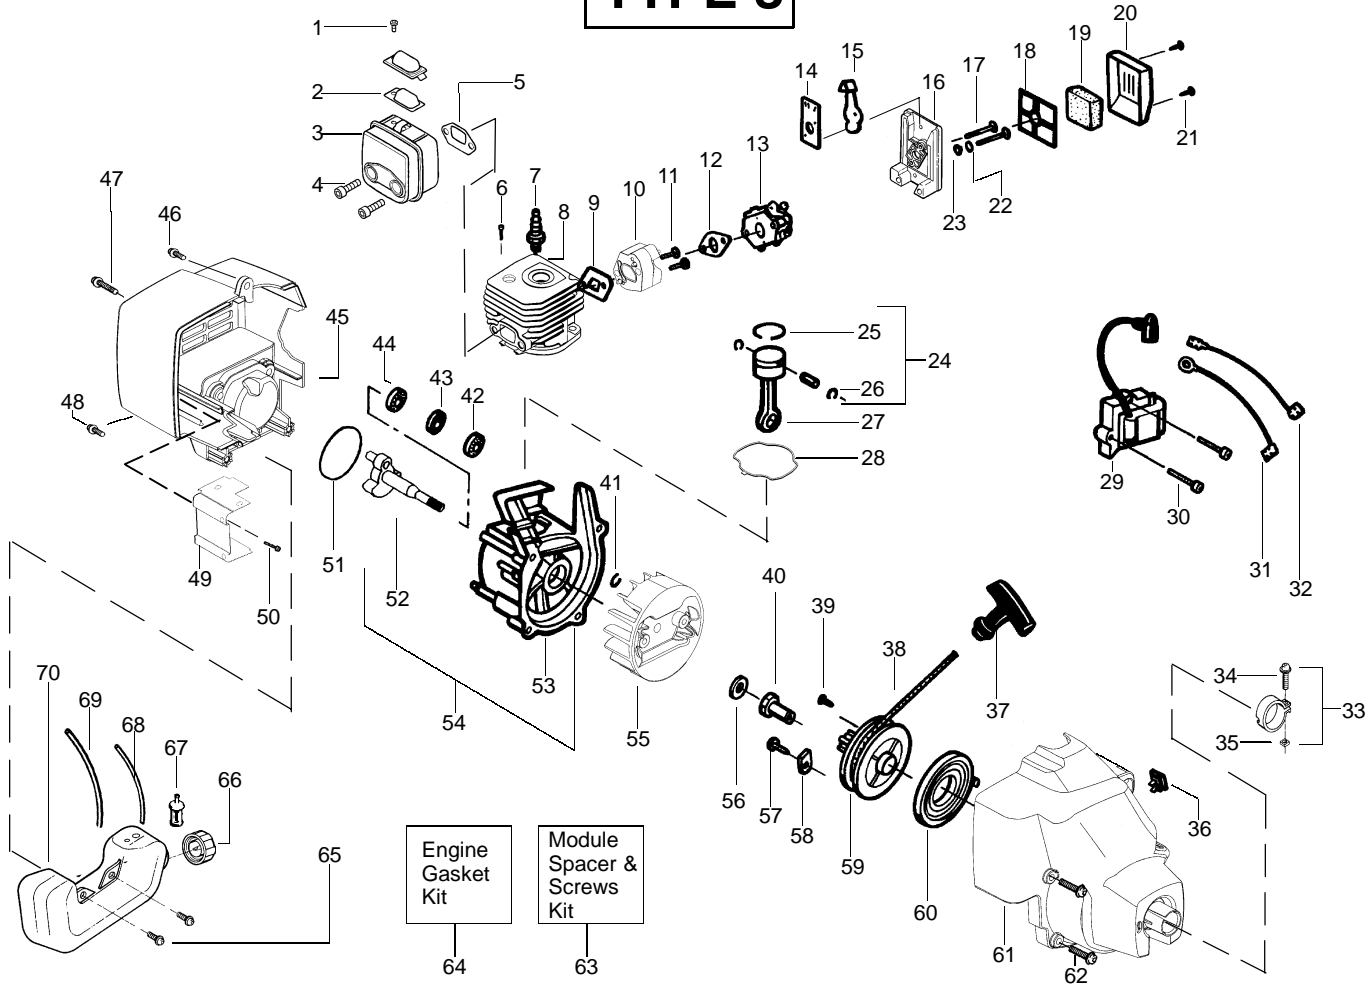

TYPE 3

Ref.	Part No.	Description	Ref.	Part No.	Description	Ref.	Part No.	Description
1.	530015241	Screw-Screen	25.	530055120	Piston Ring	51.	530071363	O-Ring-C'case (kit)
2.	530071544	Kit-Spark Arrestor	26.	530015162	Retainer-Piston Pin	52.	530054753	Assy-Crankshaft
3.	530071672	Kit-Muffler (Incl. #1,2,4,5)	27.	530069945	Assy-Connecting Rod	53.	530012510	Assy-Crankcase (Incl. 42-44)
4.	530016338	Bolt-Muffler	28.	530071363	Seal-Cylinder (kit)	54.	530071669	Assy-C'case & C'shaft (Incl. 41,52,53)
5.	530071363	Gasket-Muffler (kit)	29.	530055160	Ignition Module	55.	530069886	Assy-Flywheel
6.	530015953	Screw-Cylinder	30.	530016357	Screw	56.	530015828	Washer-Flat
7.	952030249	Spark Plug (RCJ 6Y)	31.	530014662	Assy-Ground Wire	57.	530015775	Screw
8.	530071668	Kit - Cylinder	32.	530014663	Assy-Leadwire	58.	530027523	Retainer-Can
9.	530071363	Gasket-Cyl./Carb.(kit)	33.	530056365	Assy-Nose Cone Clamp (Incls. 34 & 35)	59.	530069400	Kit-Starter Pulley (Incl. 39)
10.	530057634	Adapter-Carb.	34.	530016381	Screw-Nose Cone	60.	530042085	Spring-Starter
11.	530016309	Screw	35.	530016382	Nut-Nose Cone	61.	530056706	Assy.-Fan Hsg
12.	530071363	Gasket-Carb. (kit)	36.	530071356	Kit-Switch	62.	530015810	Screw
13.	530071628	Kit - Carburetor Ass'y (C1U-W10B)	37.	530027569	Handle-Starter	63.	530071731	Kit-Module Spacer & Screws
14.	530038747	Choke Plate Mounting	38.	530069232	Kit - Rope	64.	530071363	Kit-Engine Gasket (Incl. 5,9,12,28,51)
15.	530038686	Shutter-Choke	39.	530016080	Screw	65.	530016379	Retainer
16.	530052431	Air Box	40.	530038604	Coupling-Drive	66.	530014347	Assy-Fuel Cap
17.	530016393	Screw	41.	530015941	Retain. Ring-C'shaft	67.	530095646	Assy-Fuel Pickup
18.	530036569	Plate - Filter Support	42.	530055728	Outer Bearing	68.	530069247	Kit-Fuel Line (Small)
19.	530036575	Foam-Air Filter	43.	530071615	Kit-C'case Seal	69.	530069216	Kit-Fuel Line (Large)
20.	530054414	Cover-Air Filter	44.	530032125	Inner Bearing	70.	530049296	Assy-Fuel Tank (incl. filter, lines & fuel cap)
21.	530015892	Screw	45.	530056710	Shroud-Rear			
22.	530015852	Spacer-Choke	46.	530016349	Screw			
23.	530015254	Washer	47.	530015810	Screw			
24.	530071357	Kit - Piston (Incl. 25, 26 & Pin)	48.	530016349	Screw			
			49.	530055351	Shield-Heat			
			50.	530015805	Screw			

↖ = NEW PART NUMBER FOR THIS IPL   * = REFER TO THE SERVICE REFERENCE INDICATED FOR MORE INFORMATION. (LOCATED AT END OF IPL)