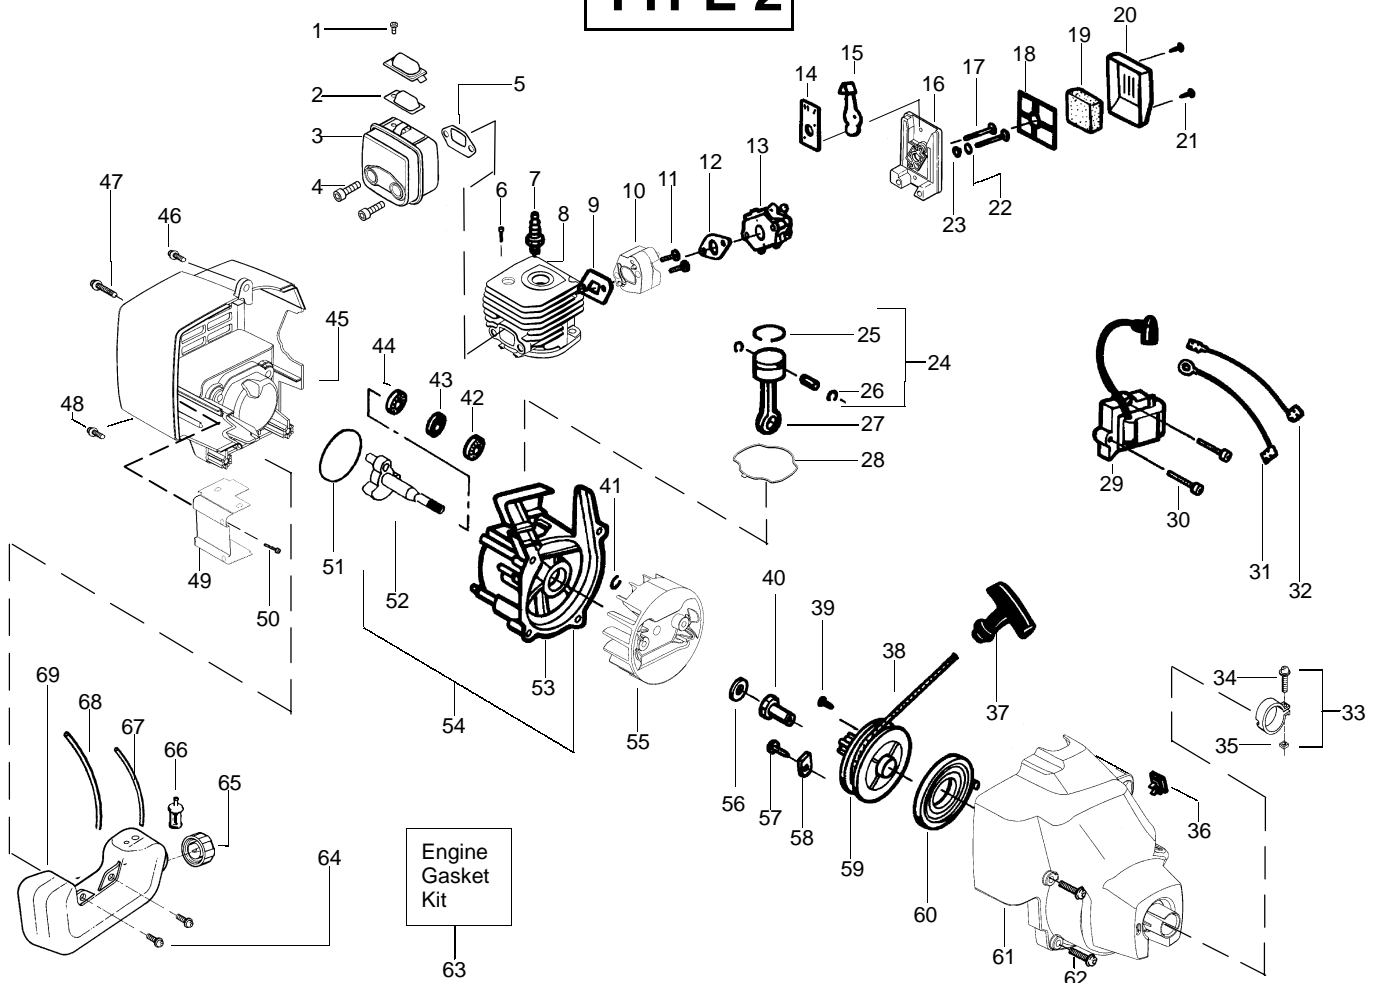

TYPE 2

Ref.	Part No.	Description	Ref.	Part No.	Description	Ref.	Part No.	Description
1.	530015241	Screw-Screen	24.	530071357	Kit - Piston	49.	530055351	Shield-Heat
2.	530071544	Kit-Spark Arrestor			(Incl. 25, 26 & Pin)	50.	530015805	Screw
3.	530071672	Kit-Muffler (Incl. #1,2,4,5)	25.	530055120	Piston Ring	51.	530071363	O-Ring-C'case (kit)
4.	530016338	Bolt-Muffler	26.	530015162	Retainer-Piston Pin	52.	530054753	Assy-Crankshaft
5.	530071363	Gasket-Muffler (kit)	27.	530069945	Assy-Connecting Rod	53.	530012510	Assy-Crankcase (Incl. 42-44)
6.	530015953	Screw-Cylinder	28.	530071363	Seal-Cylinder (kit)	54.	530071669	Assy-C'case & C'shaft (Incl. 41,52,53)
7.	952030249	Spark Plug (RCJ 6Y)	29.	530055160	Ignition Module			
8.	530071668	Kit - Cylinder	30.	530016357	Screw	55.	530069886	Assy-Flywheel
9.	530071363	Gasket-Cyl./Carb.(kit)	31.	530014662	Assy-Ground Wire	56.	530015828	Washer-Flat
10.	530056403	Adapter-Carb.	32.	530014663	Assy-Leadwire	57.	530015775	Screw
11.	530016309	Screw	33.	530056365	Assy-Nose Cone Clamp (Incls. 34 & 35)	58.	530027523	Retainer-Can
12.	530071363	Gasket-Carb. (kit)	34.	530016381	Screw-Nose Cone	59.	530069400	Kit-Starter Pulley (Incl. 39)
13.	530071628	Kit - Carburetor Ass'y (C1U-W10B)	35.	530016382	Nut-Nose Cone	60.	530042085	Spring-Starter
14.	530038747	Choke Plate Mounting	36.	530071356	Kit-Switch	61.	530056706	Assy.-Fan Hsg
15.	530038686	Shutter-Choke	37.	530027569	Handle-Starter	62.	530015810	Screw
16.	530052431	Air Box	38.	530069232	Kit - Rope	63.	530071363	Kit-Engine Gasket (Incl. 5,9,12,28,51)
17.	530016353	Screw	39.	530016080	Screw	64.	530016379	Retainer
18.	530036569	Plate - Filter Support	40.	530038604	Coupling-Drive	65.	530014347	Assy-Fuel Cap
19.	530036575	Foam-Air Filter	41.	530015941	Retain. Ring-C'shaft	66.	530095646	Assy-Fuel Pickup
20.	530054414	Cover-Air Filter	42.	530055728	Outer Bearing	67.	530069247	Kit-Fuel Line (Small)
21.	530015892	Screw	43.	530071615	Kit-C'case Seal	68.	530069216	Kit-Fuel Line (Large)
22.	530015852	Spacer-Choke	44.	530032125	Inner Bearing	69.	530049296	Assy-Fuel Tank (incl. filter, lines & fuel cap)
23.	530015254	Washer	45.	530056710	Shroud-Rear			
			46.	530015934	Screw			
			47.	530015810	Screw			
			48.	530015880	Screw			

✓ = NEW PART NUMBER FOR THIS IPL

★ = REFER TO THE SERVICE REFERENCE INDICATED FOR MORE INFORMATION. (LOCATED AT END OF IPL)