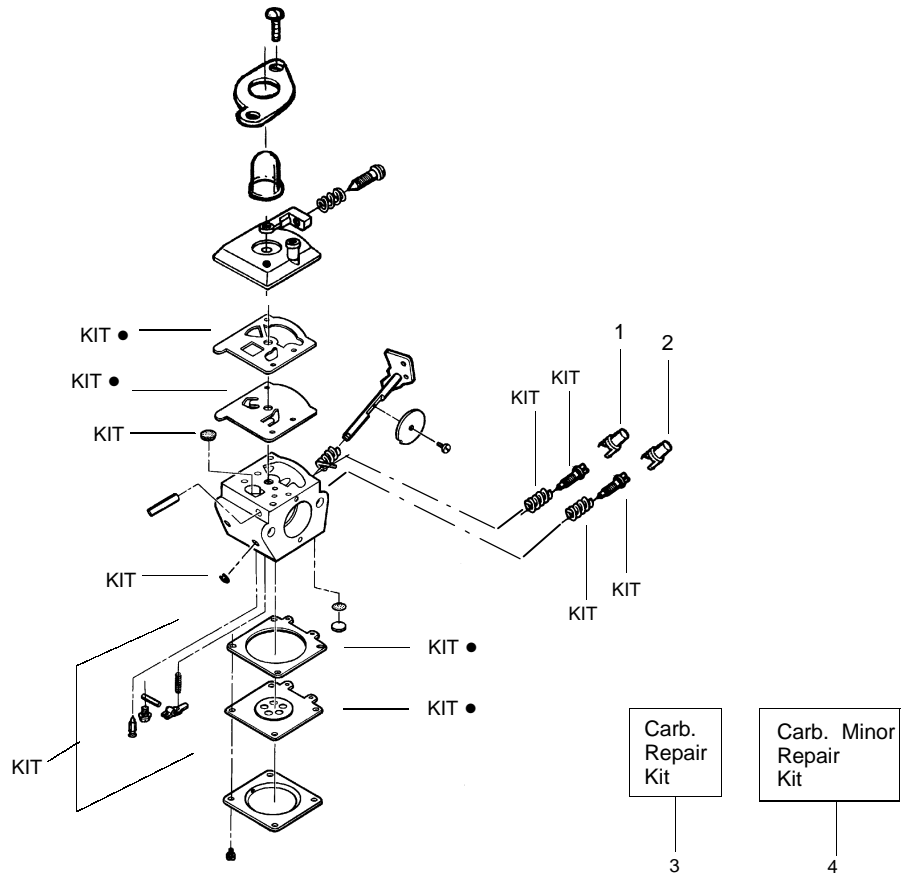

Carburetor Assembly Kit #530071443-C1U-W10

Ref.	Part No.	Description
1.	530038478	Limiter Cap (low)
2.	530038479	Limiter Cap (high)
3.	530071517	Kit-Carburetor Repair (KIT=Indicates Contents)
4.	530071442	Kit-Carburetor Minor Repair (• = Indicates Contents)

Kit - Carburetor Assembly No. 530071628 - C1U-W10B

Note: No Repair kits are available for this carburetor, please order the complete assembly part number 530-071628 (C1U-W10B)