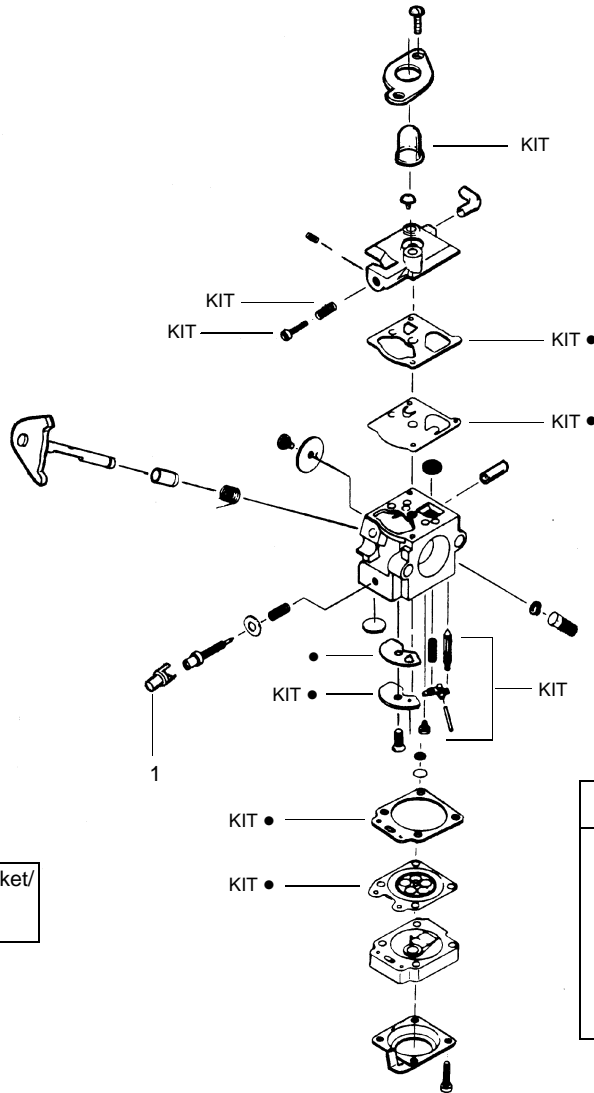

Ref.	Part No.	Description	Ref.	Part No.	Description
1.	530038581	Throttle Hsg. (Right)	18.	530016202	Screw
2.	530016273	Screw-Throttle Hsg.	19. ✓	530095638	Assy-Gear Box
3.	530038682	Trigger	20.	530016224	Screw
4. ✓	530036744	Assy-Throttle Cable	21. ✓	530016312	Screw
5.	530095391	Flex-Drive Shaft	22.	530053002	Assy-Drive Shaft Hsg.
6. ✓	530016284	Locknut-Gear Box	23. ✓	530053000	Kit-Gearbox/Shaft (incl. #19 & 22)
7.	530016225	Wingnut-Gear Box	24. ✓	530016118	Wingnut-Handle
8.	530092062	Washer	25.	530094742	Clamp-Handle
9.	530052286	Line Limiter	26.	530015820	Bolt-Handle
10.	530015880	Screw-Line Limiter	27.	530038708	Assist Handle
11.	530069752	Shield Kit Ass'y. (Incl. 9 & 10)	28.	530038580	Throttle Hsg. (Left)
12.	952701666	Cutting Head Ass'y. (Incl. 13-17)	Not Shown		
13.	952711527	Spool w/Line	✓	530088825	Operator Manual
14.	530401467	Screw w/ Washer -Head	✓	530055350	Shaft Warning Decal
15.	530401466	Clip-Retainer-Head			
16.	530401464	Spring			
17.	530069690	Hub Ass'y			

✓ = NEW PART NUMBER FOR THIS IPL * = REFER TO THE SERVICE REFERENCE INDICATED FOR MORE INFORMATION. (LOCATED AT END OF IPL)

Carburetor Assembly #530069754

Ref.	Part No.	Description
1.	530038404	Limiter Cap
2. ✓	530069842	Carburetor Repair Kit (KIT=Indicates Contents)
3.	530069844	Gasket Diaphragm Kit (● = Indicates Contents)