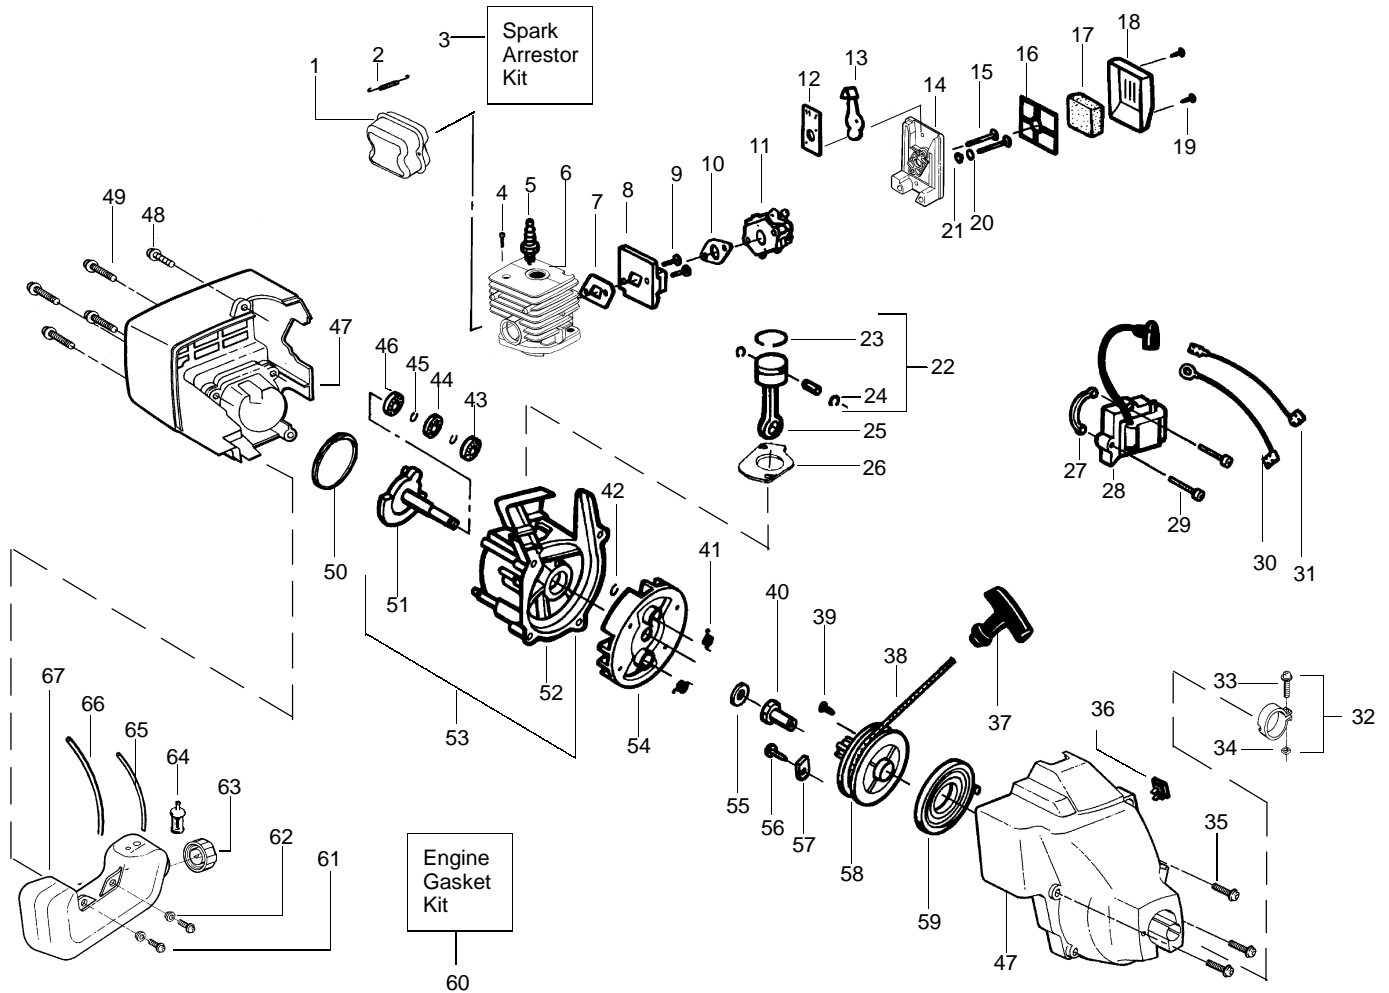

Ref.	Part No.	Description	Ref.	Part No.	Description	Ref.	Part No.	Description
1.	530071396	Kit - Muffler (incl. 2,3)	23.	530036404	Piston Ring	48.	530015934	Screw
2.	530042088	Muffler Spring	24.	530015162	Piston Pin Retainer	49.	530015810	Screw
3.	530071391	Kit-Spark Arrestor	25.	530069615	Connecting Rod Ass'y.	50.	*****	O-Ring-C'case/Shrd
4.	530015953	Screw-Cylinder	26.	530069616	Gasket-Cylinder	51.	530054083	Crankshaft Ass'y.
5.	952030201	Spark Plug (RCJ 8Y)	27.	530036145	Spacer-Module	52.	530012414	Crankcase Ass'y. (Incl. 43-46)
6.	530069619	Kit - Cylinder	28.	530055160	Ignition Module	53.	530014729	C'case & C'shaft Assy. (Incl. 42,51,52)
7.	530069616	Gasket-Cylind./Carb.	29.	530015954	Screw	54.	530069886	Flywheel Ass'y. (Incl. 7,10,26,50)
8.	530069769	Kit - Carb. Adaptor	30.	530014662	Assy-Ground Wire	55.	530015828	Washer-Flat
9.	530016014	Screw	31.	530014663	Assy-Leadwire	56.	530015775	Screw
10.	530069616	Gasket-Carb.	32.	530038720	Nose Cone Clamp Ass'y. (Incls. 33&34)	57.	530027523	Retainer-Can
11.	530069754	Kit - Carburetor Ass'y (Incl. Limiter Cap)	33.	530015650	Screw-Nose Cone	58.	530069400	Starter Pulley Kit (Incl. 39)
12.	530038747	Choke Plate Mounting	34.	530016124	Nut-Nose Cone	59.	530042085	Starter Spring
13.	530038686	Choke Shutter	35.	530015810	Screw	60.	530069616	Kit-Engine Gasket (Incl. 7,10,26,50)
14.	530052431	Air Box	36.	530071356	Kit-On/Off Switch	61.	530015886	Screw
15.	530016353	Screw	37.	530027569	Starter Handle	62.	530016131	Washer
16.	530036569	Plate - Filter Support	38.	530069232	Kit - Rope	63.	530014347	Fuel Cap Ass'y.
17.	530036575	Air Filter Foam	39.	530016080	Screw	64.	530095646	Fuel Pickup Ass'y.
18.	530036568	Air Filter Cover	40.	530038604	Drive Coupling	65.	530069247	Kit-Fuel Line (Small)
19.	530015880	Screw	41.	530023817	Starter Dog Spring	66.	530069216	Kit-Fuel Line (Large)
20.	530015852	Spacer-Choke	42.	530015941	Retain. Ring-C'shaft	67.	530049379	Fuel Tank Ass'y (Incl. 63,64)
21.	530015254	Washer	43.	530032124	Outer Bearing			
22.	530069621	Kit - Piston (Incl. 23, 24 & Pin)	44.	530019179	C'case Seal			
			45.	530015945	Retainer Ring-C'case			
			46.	530032125	Inner Bearing			
			47.	530069685	Assy.-Fan Hsg/Shroud			

✓ = NEW PART NUMBER FOR THIS IPL   * = REFER TO THE SERVICE REFERENCE INDICATED FOR MORE INFORMATION. (LOCATED AT END OF IPL)