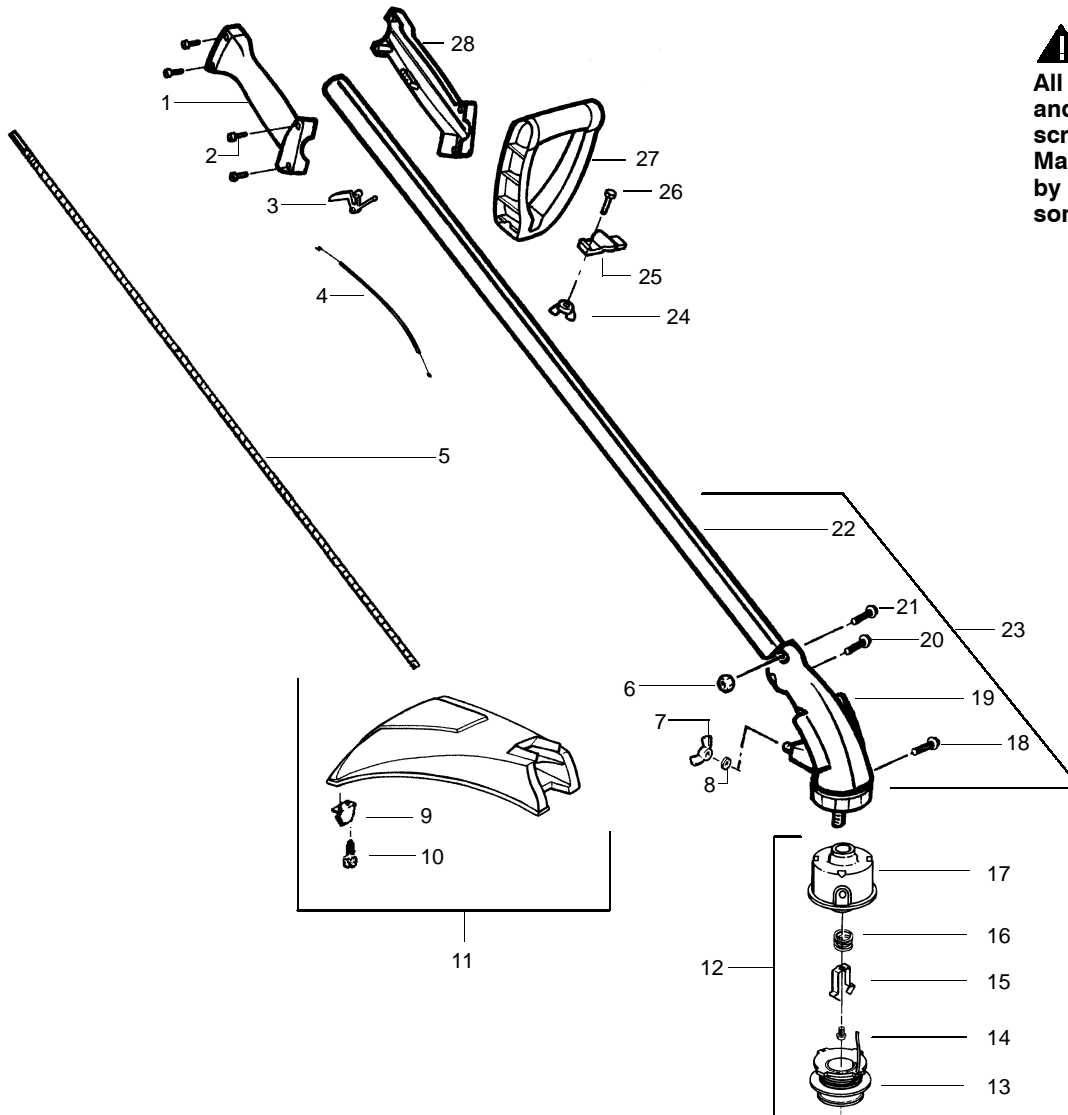

PARTS LIST NO. 530084002		WEED EATER® PARTS LIST	MODEL(s) Featherlite SST
DATE 6/1/01	REPLACES 530084002-7/22/99		Note: Illustration may differ from actual model due to design changes

⚠ WARNING
All repairs, adjustments and maintenance not described in the Operator's Manual must be performed by qualified service personnel.

Ref.	Part No.	Description	Ref.	Part No.	Description
1.	530038581	Throttle Hsg. (Right)	18.	530016202	Screw
2.	530016273	Screw-Throttle Hsg.	19. ✓	530095638	Assy-Gear Box
3.	530038682	Trigger	20.	530016224	Screw
4. ✓	530036744	Assy-Throttle Cable	21. ✓	530016312	Screw
5.	530095391	Flex-Drive Shaft	22.	530053002	Assy-Drive Shaft Hsg.
6. ✓	530016284	Locknut-Gear Box	23. ✓	530053000	Kit-Gearbox/Shaft (incl. #19 & 22)
7.	530016225	Wingnut-Gear Box	24. ✓	530016118	Wingnut-Handle
8.	530092062	Washer	25.	530094742	Clamp-Handle
9.	530052286	Line Limiter	26.	530015820	Bolt-Handle
10.	530015880	Screw-Line Limiter	27.	530038708	Assist Handle
11.	530069752	Shield Kit Ass'y. (Incl. 9 & 10)	28.	530038580	Throttle Hsg. (Left)
12.	952701666	Cutting Head Ass'y. (Incl. 13-17)	Not Shown		
13.	952711527	Spool w/Line	✓	530088825	Operator Manual
14.	530401467	Screw w/ Washer -Head	✓	530055350	Shaft Warning Decal
15.	530401466	Clip-Retainer-Head			
16.	530401464	Spring			
17.	530069690	Hub Ass'y			

✓ = NEW PART NUMBER FOR THIS IPL * = REFER TO THE SERVICE REFERENCE INDICATED FOR MORE INFORMATION. (LOCATED AT END OF IPL)

Carburetor Assembly #530069754

Ref.	Part No.	Description
1.	530038404	Limiter Cap
2. ✓	530069842	Carburetor Repair Kit (KIT=Indicates Contents)
3.	530069844	Gasket Diaphragm Kit (● = Indicates Contents)

Note: When replacing item# 50 on page 2, please note if the surface indicated by the arrow is flat or has a beveled edge and order accordingly.

- (A) Flat Surface – 530-019181 Gasket
- (B) Beveled surface – 530-054624 O-ring