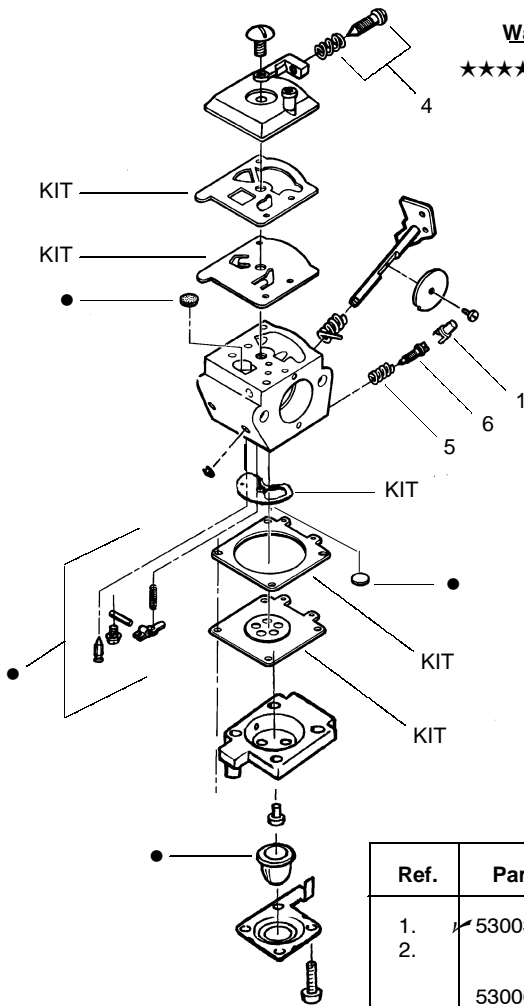

Carburetor Assembly Kits

WA224 - See Service Ref.

WA226-#530069754

C1U-W7 Zama - 530069971

WA223 - See Service Ref.

TYPE 1,2

Walbro Carburetor Service Reference

★★★★★ If replacing the WA223 & WA224 Carburetors, they are no longer serviceable as complete carburetors. You will need to order #530069754 WA226 Walbro Carburetor Assy.

Carb.
Repair
Kit
2

Gasket/
Diaph.
Kit
3

Ref.	Part No.	Description
1.	530038403	Limiter Cap
2.	-	Carburetor Repair Kit (● Indicates Contents)
	530069839	WA223
	530069841	WA224
	530069842	WA226
	530069969	C1U-W7 (Zama)
3.	-	Gasket/Diaphragm Kit (KIT= Indicates Contents)
	530069844	WA223, WA224 & WA226
	530069970	C1U-W7 (Zama)
4.	530035296	Idle Screw & Spring Kit
5.	530035342	Low Speed Spring
6.	530035341	Low Speed Needle

Kit - Carburetor Assembly No. 530071630 - C1U-W7D

Note: No Repair kits are available for this carburetor, please order the complete assembly part number 530-071630 (C1U-W7D)