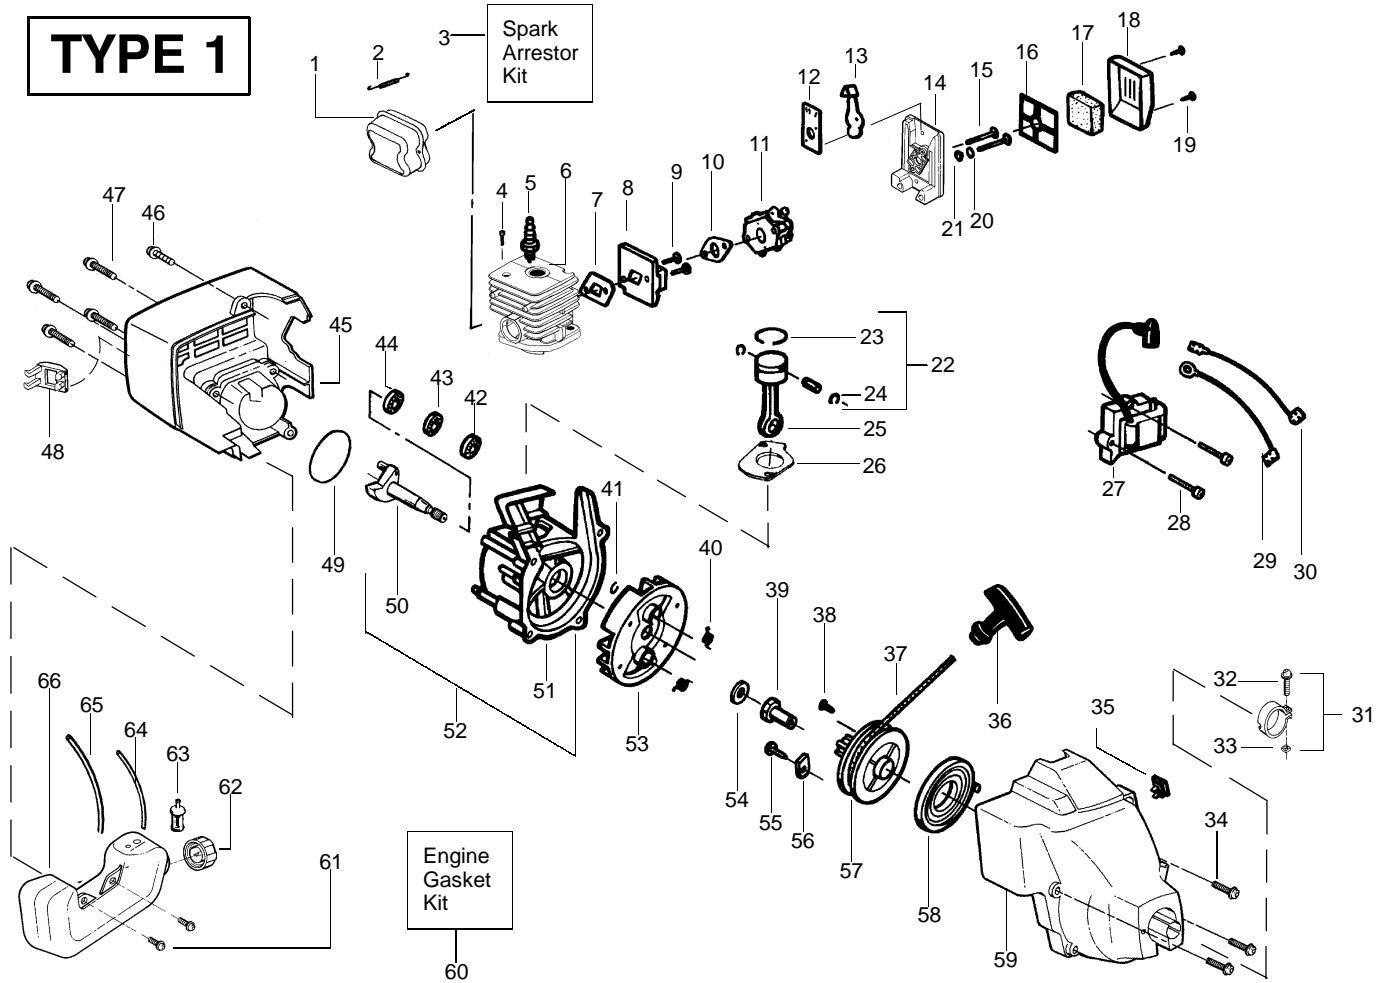

Ref.	Part No.	Description	Ref.	Part No.	Description	Ref.	Part No.	Description	
1.	530071396	Kit - Muffler S.A. (incl. 2,3)	23.	--	Piston Ring XT25, Featherlite	46.	530015886	Screw	
2.	530042088	Muffler Spring		530029924	XT25, Featherlite	47.	530015810	Screw	
3.	530071391	Kit-Spark Arrestor	24.	530015162	Piston Pin Retainer	48.	530054536	Guard-Muffler	
4.	530015953	Screw-Cylinder	25.	530069615	Connecting Rod Ass'y.	49.	*****	O-Ring-C'case(kit)	
5.	952030249	Spark Plug (RCJ 6Y)	26.	530069616	Gasket-Cylinder(kit)	50.	530054753	Assy-Crankshaft	
6.	--	Kit - Cylinder	27.	530055160	Ignition Module	51.	530071627	Kit-Crankcase Ass'y. (Incl. 42-44)	
	530071689	XT25, Featherlite	28.	530016357	Screw	52.	530071360	C'case & C'shaft Ass'y. (Incl. 41,50,51)	
	530069619	Featherlite Plus, XT200	29.	530014662	Assy-Ground Wire	53.	530069886	Flywheel Ass'y.	
7.	530069616	Gasket-Cyl./Carb.(kit)	30.	530014663	Assy-Leadwire	54.	530015828	Washer-Flat	
8.	530047659	Carb. Adaptor	31.	530056365	Nose Cone Clamp Ass'y. (Incls. 32&33)	55.	530015775	Screw	
9.	530016014	Screw	32.	530016381	Screw-Nose Cone	56.	530027523	Retainer-Can	
10.	530069616	Gasket-Carb.(kit)	33.	530016382	Nut-Nose Cone	57.	530069400	Starter Pulley Kit (Incl. 38)	
11.	530069971	Kit - Carburetor Ass'y (Incl. Limiter Cap)	34.	530015810	Screw	58.	530042085	Starter Spring	
12.	530038747	Choke Plate Mounting	35.	530071356	Kit-On/Off Switch	59.	530069685	Kit-Fan Hsg/Shroud	
13.	530038686	Choke Shutter	36.	530027569	Starter Handle	60.	530069616	Kit-Engine Gasket (Incl. 7,10,26,49)	
14.	530052431	Air Box	37.	530069232	Kit - Rope		61.	530016379	Retainer
15.	530015887	Screw	38.	530016080	Screw		62.	530014347	Assy-Fuel Cap
16.	530036569	Plate - Filter Support	39.	530038604	Drive Coupling		63.	530095646	Assy-Fuel Pickup
17.	530036575	Air Filter Foam	40.	530023817	Starter Dog Spring		64.	530069247	Kit-Fuel Line (Small)
18.	530036568	Air Filter Cover	41.	530015941	Retain. Ring-C'shaft		65.	530069216	Kit-Fuel Line (Large)
19.	530015880	Screw	42.	530055728	Outer Bearing		66.	530049379	Assy-Fuel Tank (Incl. cap, fuel lines, filter)
20.	530015852	Spacer-Choke	43.	530071615	Kit-C'case Seal				
21.	530015254	Washer	44.	530032125	Inner Bearing				
22.	--	Kit - Piston (Incl. 23, 24 & Pin) XT25, Featherlite	45.	530069685	Assy.-Fan Hsg/Shroud				
	530069613	Featherlite Plus, XT200							
	530069621								

↖ = NEW PART NUMBER FOR THIS IPL   ★ = REFER TO THE SERVICE REFERENCE INDICATED FOR MORE INFORMATION. (LOCATED AT END OF IPL)