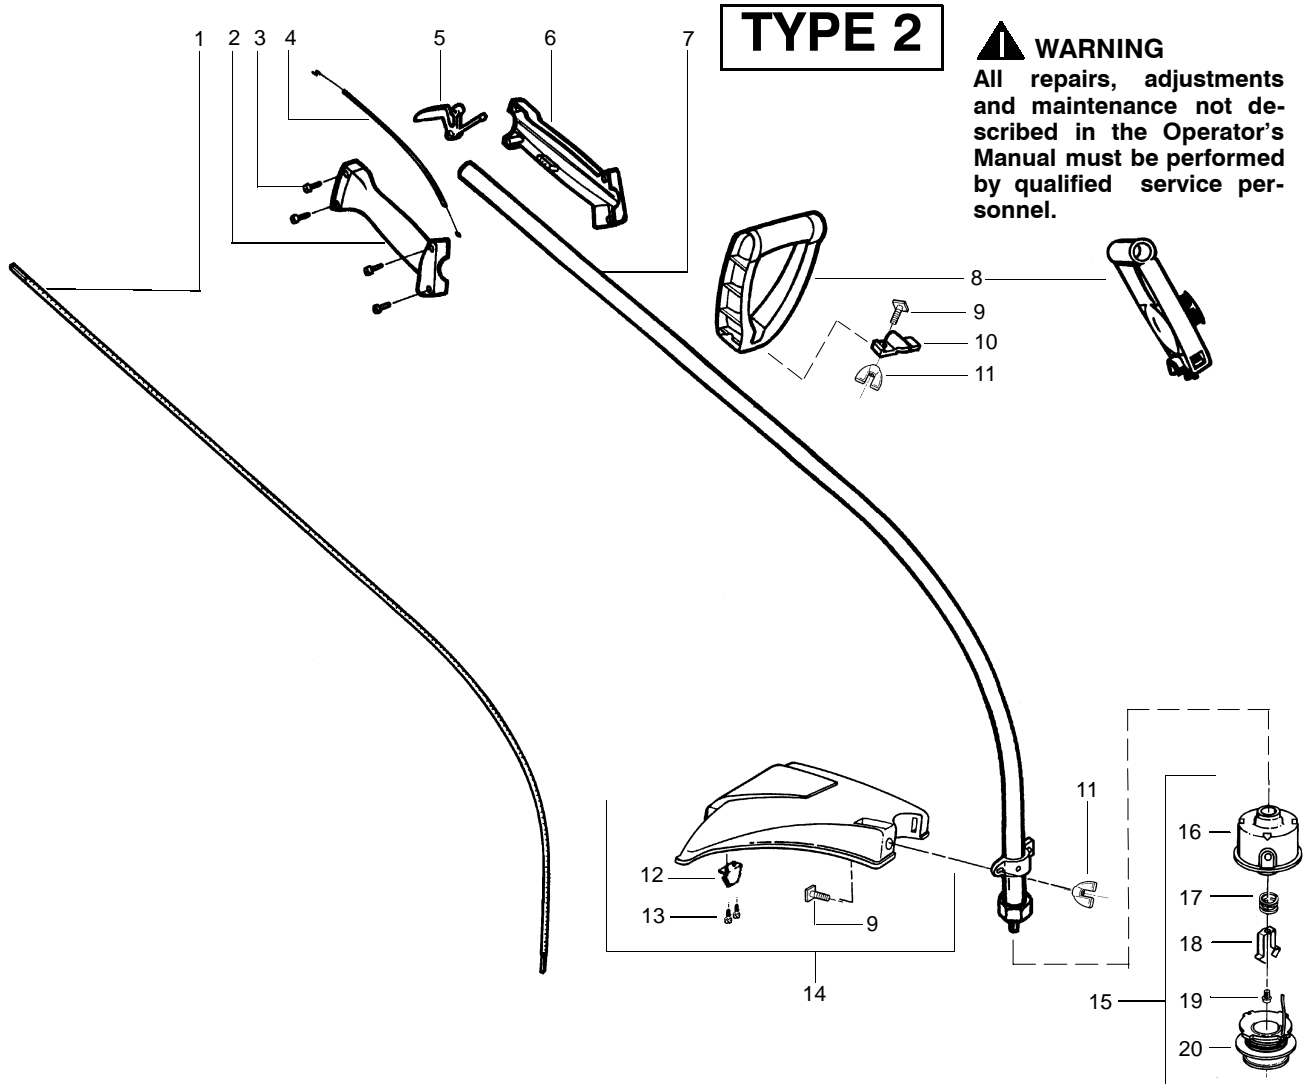

▲ WARNING
All repairs, adjustments and maintenance not described in the Operator's Manual must be performed by qualified service personnel.

Ref.	Part No.	Description	Ref.	Part No.	Description
1.	---	Shaft-Flex			
	530095423	Featherlite Plus			
	530095613	XT200			
2.	530038581	Throttle Hsg. (Right)			
3.	530016349	Screw-Throttle Hsg.			
4.	530071548	Kit-Throttle Cable Ass'y.			
5.	530038682	Trigger			
6.	530038580	Throttle Hsg. (Left)			
7.	---	Drive Shaft Hsg. Ass'y			
	530069880	Featherlite Plus			
	530069883	XT200			
8.	530038708	Assist Handle			
9.	530015820	Bolt-Handle/Shield			
10.	530094742	Clamp-Handle Assist			
11.	530016118	Wingnut-Handle/Shield			
12.	530052286	Line Limiter			
			13.	530015886	Screw-Line Limiter
			14.	530069759	Kit-Shield Ass'y. (Incl. 9,11,12,13)
			15.	952711593	Accy-Cutting Head Ass'y. (Incl. 16-20)
			16.	530095770	Assy-Hub
			17.	530401958	Spring-Compression
			18.	530401957	Clip-Retainer-Head
			19.	530401467	Screw w/ Washer -Head
			20.	952711594	Accy-Spool w/Line
				Not Shown	
				530163333	Manual
				530055350	Shaft Warning Decal
				530054864	Decal-Start Inst.