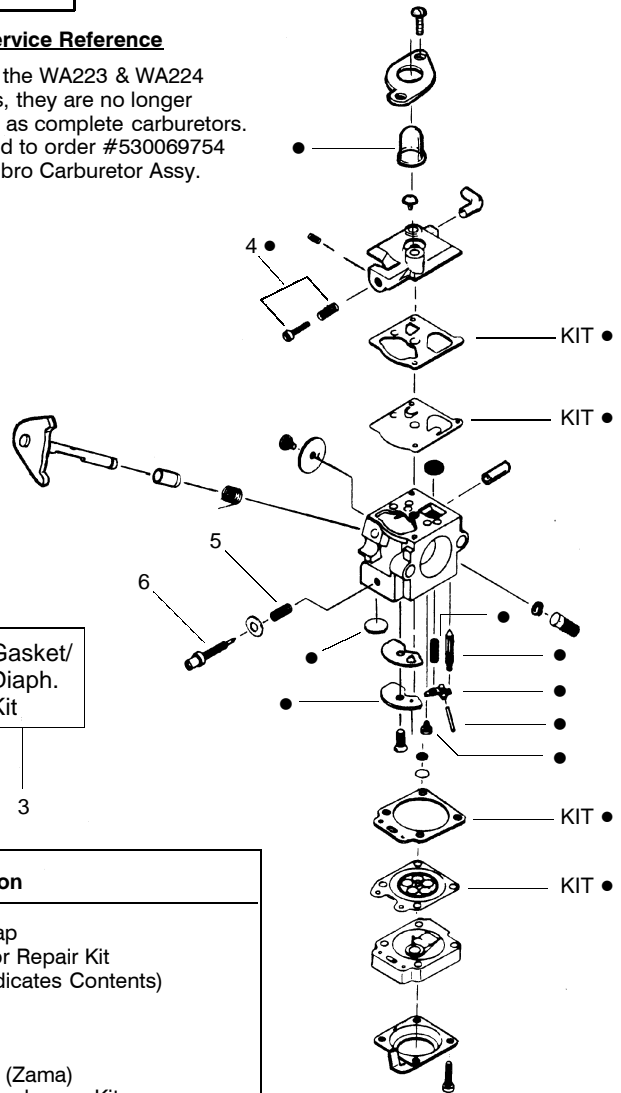

Carburetor Assembly Kits

WA224 - See Service Ref.

WA226-#530069754

C1U-W7 Zama - 530069971

WA223 - See Service Ref.

TYPE 1,2

Walbro Carburetor Service Reference

★★★★★ If replacing the WA223 & WA224 Carburetors, they are no longer serviceable as complete carburetors. You will need to order #530069754 WA226 Walbro Carburetor Assy.

Carb.
Repair
Kit
2

Gasket/
Diaph.
Kit
3

Ref.	Part No.	Description
1.	530038403	Limiter Cap
2.	-	Carburetor Repair Kit (● Indicates Contents)
	530069839	WA223
	530069841	WA224
	530069842	WA226
	530069969	C1U-W7 (Zama)
3.	-	Gasket/Diaphragm Kit (KIT= Indicates Contents)
	530069844	WA223, WA224 & WA226
	530069970	C1U-W7 (Zama)
4.	530035296	Idle Screw & Spring Kit
5.	530035342	Low Speed Spring
6.	530035341	Low Speed Needle

Kit - Carburetor Assembly No. 530071630 - C1U-W7D

Note: No Repair kits are available for this carburetor, please order the complete assembly part number 530-071630 (C1U-W7D)