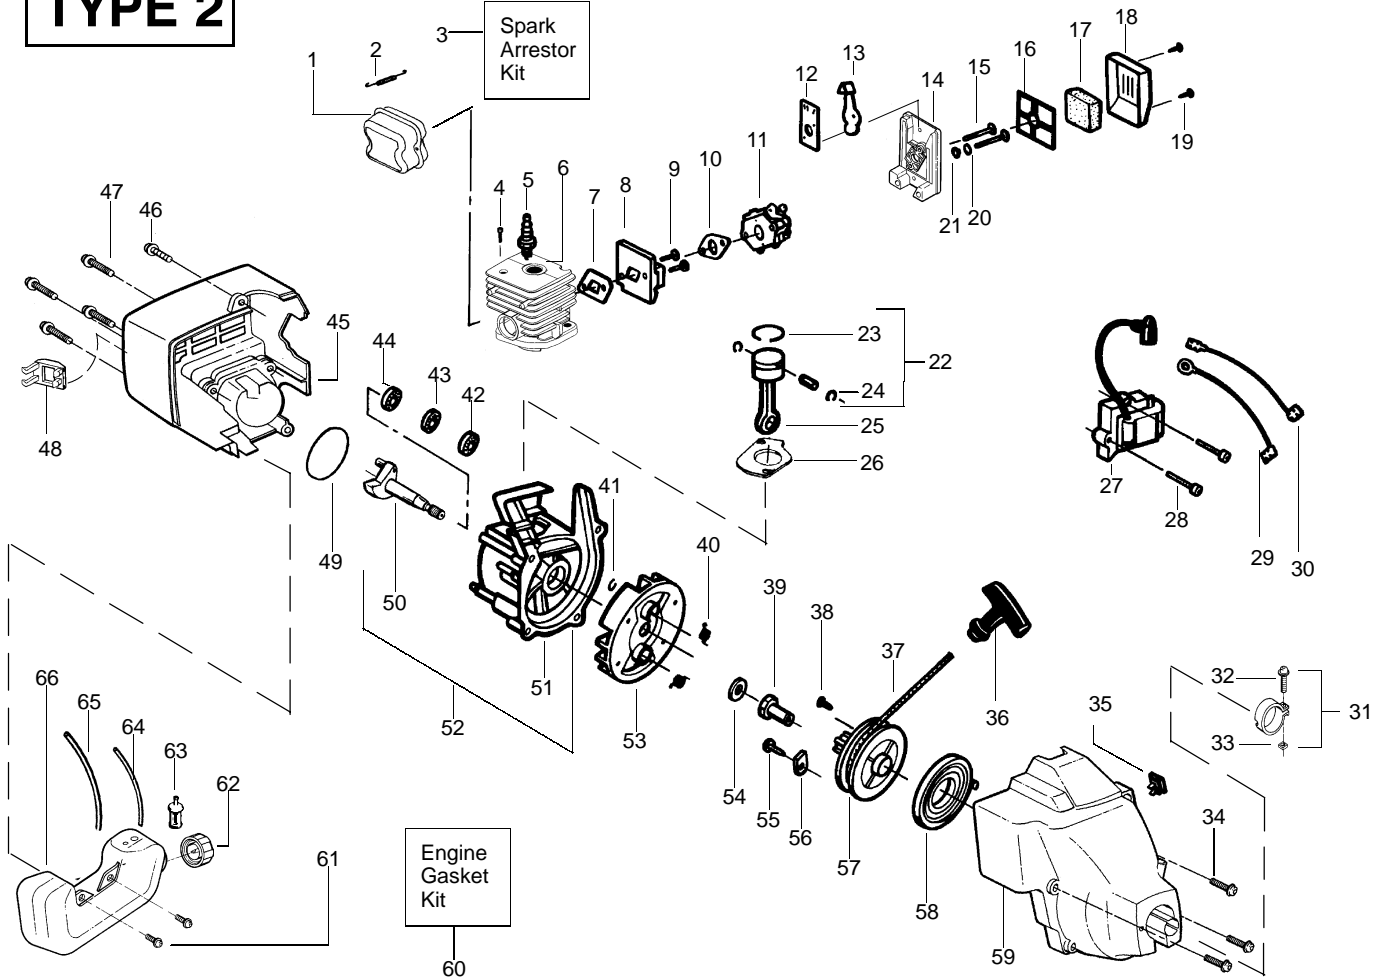

TYPE 2

Ref.	Part No.	Description	Ref.	Part No.	Description	Ref.	Part No.	Description
1.	530071396	Kit - Muffler S.A. (incl. 2,3)	23.	530055120	Piston Ring	47.	530015810	Screw Guard-Muffler
2.	530042088	Muffler Spring	24.	530015162	Piston Pin Retainer	48.	530054536	O-Ring-C'case(kit)
3.	530071391	Kit-Spark Arrestor	25.	530069945	Connecting Rod Ass'y.	49.	530071363	Assy-Crankshaft
4.	530015953	Screw-Cylinder	26.	530071363	Gasket-Cylinder(kit)	50.	530054753	Kit-Crankcase Ass'y. (Incl. 42-44)
5.	952030249	Spark Plug (RCJ 6Y)	27.	530055160	Ignition Module	51.	530071627	C'case & C'shaft Assy. (Incl. 41,50,51)
6.	530071359	Kit - Cylinder	28.	530016357	Screw	52.	530071360	Flywheel Ass'y. Washer-Flat
7.	530071363	Gasket-Cyl./Carb.(kit)	29.	530014662	Assy-Ground Wire	53.	530069886	Screw
8.	530056403	Carb. Adaptor	30.	530014663	Assy-Leadwire	54.	530015828	Retainer-Can
9.	530016014	Screw	31.	530056365	Nose Cone Clamp Ass'y. (Incls. 32&33)	55.	530015775	Starter Pulley Kit (Incl. 38)
10.	530071363	Gasket-Carb.(kit)	32.	530016381	Screw-Nose Cone	56.	530027523	Starter Spring
11.	---	Kit - Carb. (WA-226)	33.	530016382	Nut-Nose Cone	57.	530069400	Kit-Fan Hsg/Shroud (Incl. 38)
	530069971	(C1U-W7)	34.	530015810	Screw	58.	530042085	Kit-Engine Gasket (Incl. 7,10,26,49)
	530071360	(C1U-W7D)	35.	530071356	Kit-On/Off Switch	61.	530016379	Retainer
12.	530038747	Choke Plate Mounting	36.	530027569	Starter Handle	62.	530014347	Assy-Fuel Cap
13.	530038686	Choke Shutter	37.	530069232	Kit - Rope	63.	530095646	Assy-Fuel Pickup
14.	530052431	Air Box	38.	530016080	Screw	64.	530069247	Kit-Fuel Line (Small)
15.	530016353	Screw	39.	530038604	Drive Coupling	65.	530069216	Kit-Fuel Line (Large)
16.	530036569	Plate - Filter Support	40.	530023817	Starter Dog Spring	66.	530049379	Assy-Fuel Tank (Incl. cap, fuel lines, filter)
17.	530036575	Air Filter Foam	41.	530015941	Retain. Ring-C'shaft			
18.	530036568	Air Filter Cover	42.	530055728	Outer Bearing			
19.	530016349	Screw	43.	530019264	Seal-C'case			
20.	530015852	Spacer-Choke	44.	530032125	Inner Bearing			
21.	530015254	Washer	45.	530056547	Shroud			
22.	530071357	Kit - Piston (Incl. 23, 24 & Pin)	46.	530015886	Screw			

↗ = NEW PART NUMBER FOR THIS IPL

* = REFER TO THE SERVICE REFERENCE INDICATED FOR MORE INFORMATION. (LOCATED AT END OF IPL)