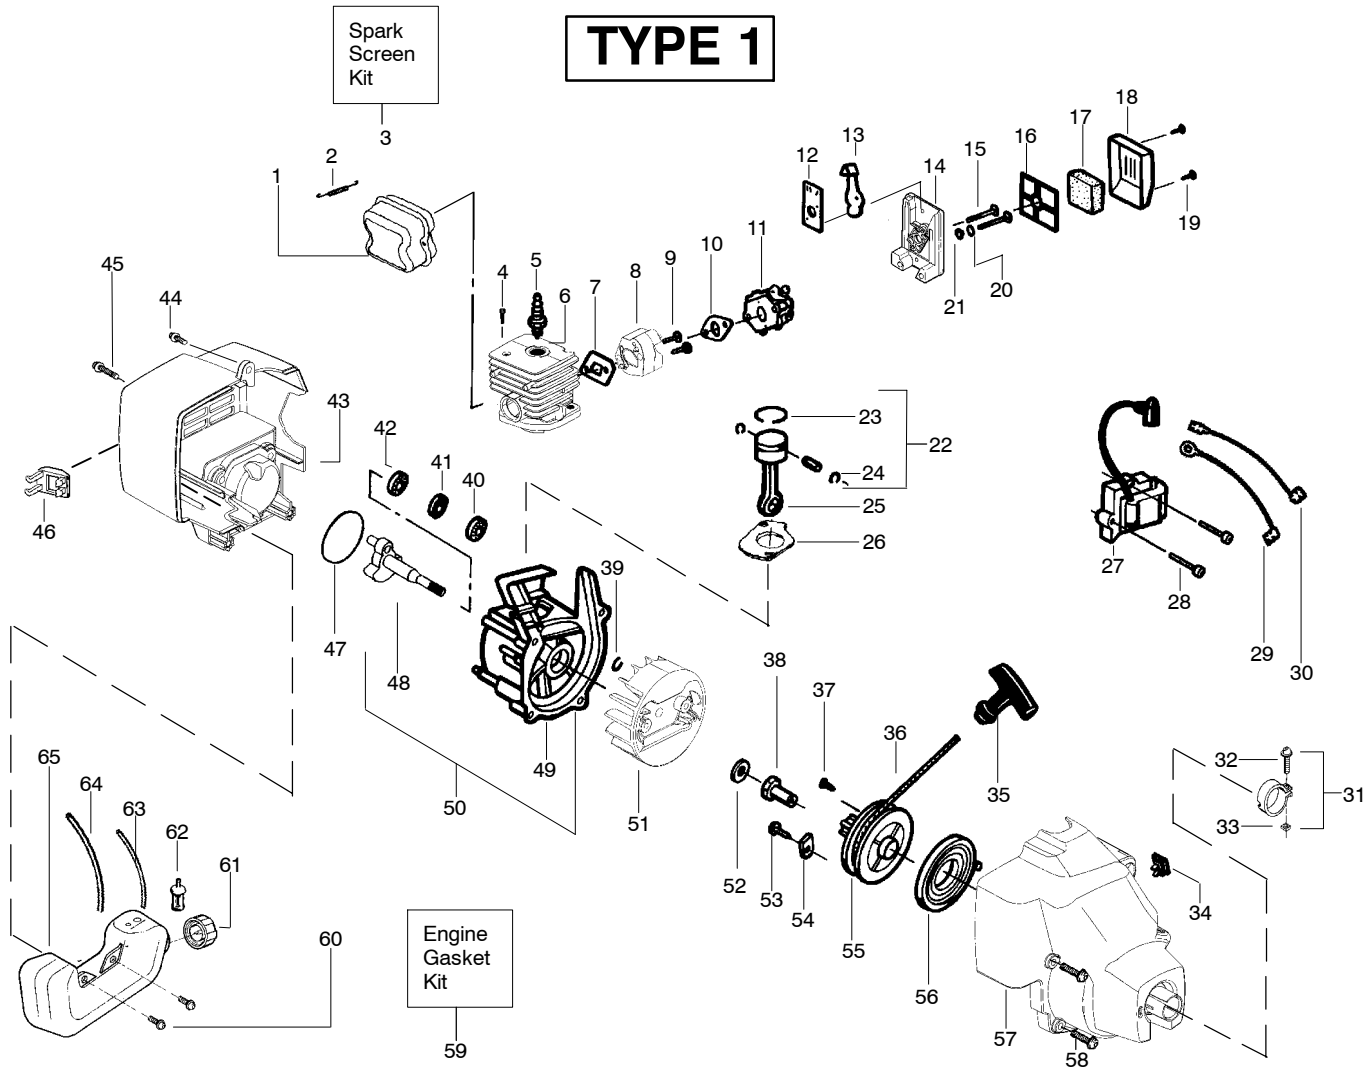

Ref.	Part No.	Description	Ref.	Part No.	Description	Ref.	Part No.	Description
1.	530071396	Kit - Muffler (incl. 2)	24.	530015162	Retainer-Piston Pin	47.	530071363	O-Ring-C'case/Shrd
2.	530042088	Spring-Muffler	25.	530069945	Assy-Connecting Rod	48.	530054753	Assy-Crankshaft
3.	530071391	Kit-Spark Arrestor	26.	530071363	Gasket-Cylinder	49.	530071627	Assy-Crankcase
4.	530015953	Screw-Cylinder	27.	530055160	Ignition Module			(Incl. 40-42)
5.	952030249	Spark Plug (RCJ 6Y)	28.	530016357	Screw	50.	530071624	Assy-C'case & C'shaft
6.	530071359	Kit - Cylinder	29.	530014662	Assy-Ground Wire			(Incl. 39,48,49)
7.	530071363	Gasket-Cylind./Carb.	30.	530014663	Assy-Leadwire	51.	530069886	Assy-Flywheel
8.	530056403	Adapter-Carb.	31.	530056365	Assy-Nose Cone Clamp	52.	530015828	Washer-Flat
9.	530016014	Screw			(Incls. 32 & 33)	53.	530015775	Screw
10.	530071363	Gasket-Carb.	32.	530016381	Screw-Nose Cone	54.	530027523	Retainer-Can
11.	530071635	Kit-Carb.(WT-631)	33.	530016382	Nut-Nose Cone	55.	530069400	Kit-Starter Pulley
12.	530038747	Choke Plate Mounting	34.	530071356	Kit-Switch			(Incl. 37)
13.	530038686	Shutter-Choke	35.	530027569	Handle-Starter	56.	530042085	Spring-Starter
14.	530052431	Air Box	36.	530069232	Kit - Rope	57.	530071667	Assy.-Fan Hsg
15.	530016353	Screw	37.	530016080	Screw	58.	530015810	Screw
16.	530036569	Plate - Filter Support	38.	530038604	Coupling-Drive	59.	530071363	Kit-Engine Gasket
17.	530036575	Foam-Air Filter	39.	530015941	Retain. Ring-C'shaft			(Incl. 7,10,26,47)
18.	530036568	Cover-Air Filter	40.	530055728	Outer Bearing	60.	530016379	Screw
19.	530016349	Screw	41.	530019264	Seal-C'case	61.	530014347	Assy-Fuel Cap
20.	530015852	Spacer-Choke	42.	530032125	Inner Bearing	62.	530095646	Assy-Fuel Pickup
21.	530015254	Washer	43.	530056547	Shroud-Rear	63.	530069247	Kit-Fuel Line (Small)
22.	530071357	Kit - Piston	44.	530015934	Screw	64.	530069216	Kit-Fuel Line (Large)
		(Incl. 23, 24)	45.	530015810	Screw	65.	530049296	Assy-Fuel Tank (incl. filter, lines & fuel cap)
23.	530055120	Piston Ring	46.	530054536	Guard-Muffler			

↗ = NEW PART NUMBER FOR THIS IPL   * = REFER TO THE SERVICE REFERENCE INDICATED FOR MORE INFORMATION. (LOCATED AT END OF IPL)