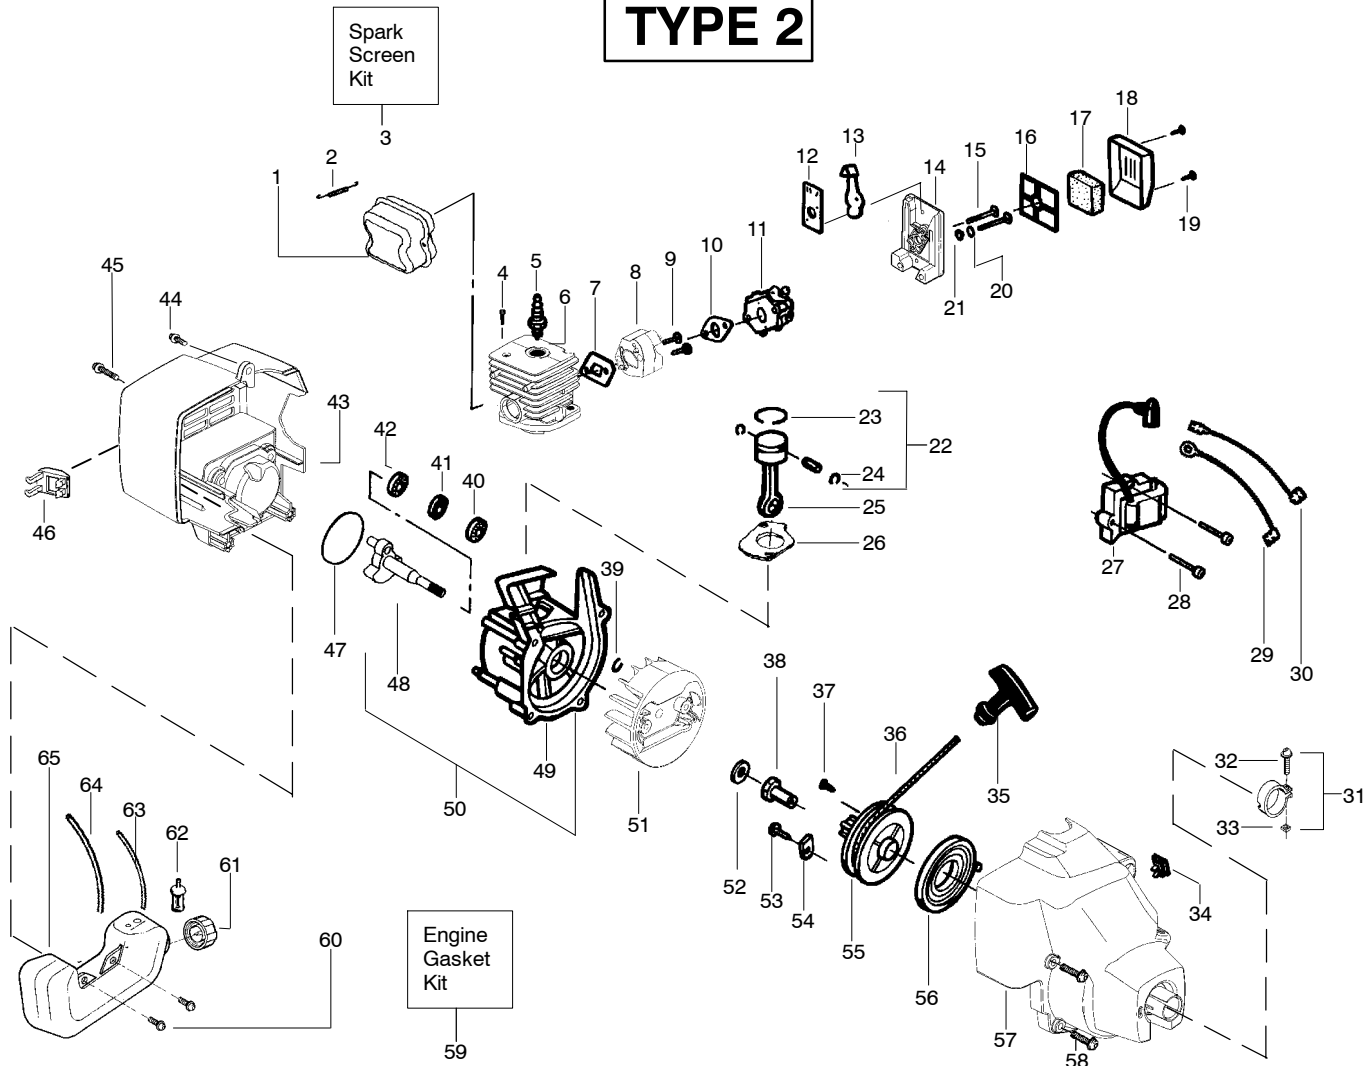

TYPE 2

Ref.	Part No.	Description	Ref.	Part No.	Description	Ref.	Part No.	Description
1.	530071396	Kit - Muffler (incl. 2)	24.	530015162	Retainer-Piston Pin	47.	530071363	O-Ring-C'case/Shrd
2.	530042088	Spring-Muffler	25.	530069945	Assy-Connecting Rod	48.	530054753	Assy-Crankshaft
3.	530071391	Kit-Spark Arrestor	26.	530071363	Gasket-Cylinder	49.	530071627	Kit-Crankcase Assy. (Incl. 40-42)
4.	530015953	Screw-Cylinder	27.	530055160	Ignition Module	50.	530071624	Assy-C'case & C'shaft (Incl. 39,48,49)
5.	952030249	Spark Plug (RCJ 6Y)	28.	530016357	Screw	51.	530069886	Assy-Flywheel
6.	530071359	Kit - Cylinder	29.	530014662	Assy-Ground Wire	52.	530015828	Washer-Flat
7.	530071363	Gasket-Cylind./Carb.	30.	530014663	Assy-Leadwire	53.	530015775	Screw
8.	530057634	Adapter-Carb.	31.	530056365	Assy-Nose Cone Clamp (Incls. 32 & 33)	54.	530027523	Retainer-Can
9.	530016014	Screw	32.	530016381	Screw-Nose Cone	55.	530069400	Kit-Starter Pulley (Incl. 37)
10.	530071363	Gasket-Carb.	33.	530016382	Nut-Nose Cone	56.	530042085	Spring-Starter
11.	530071635	Kit-Carb.(WT-631)	34.	530071356	Kit-Switch	57.	530071667	Assy.-Fan Hsg
12.	530038747	Choke Plate Mounting	35.	530027569	Handle-Starter	58.	530015810	Screw
13.	530038686	Shutter-Choke	36.	530069232	Kit - Rope	59.	530071363	Kit-Engine Gasket (Incl. 7,10,26,47)
14.	530052431	Air Box	37.	530016080	Screw	60.	530016379	Screw
15.	530016393	Screw	38.	530038604	Coupling-Drive	61.	530014347	Assy-Fuel Cap
16.	530036569	Plate - Filter Support	39.	530015941	Retain. Ring-C'shaft	62.	530095646	Assy-Fuel Pickup
17.	530036575	Foam-Air Filter	40.	530055728	Outer Bearing	63.	530069247	Kit-Fuel Line (Small)
18.	530036568	Cover-Air Filter	41.	530071615	Kit-C'case Seal	64.	530069216	Kit-Fuel Line (Large)
19.	530016349	Screw	42.	530032125	Inner Bearing	65.	530049296	Assy-Fuel Tank (incl. filter, lines & fuel cap)
20.	530015852	Spacer-Choke	43.	530056547	Shroud-Rear			
21.	530015254	Washer	44.	530015934	Screw			
22.	530071357	Kit - Piston (Incl. 23, 24)	45.	530015810	Screw			
23.	530055120	Piston Ring	46.	530054536	Guard-Muffler			

✓ = NEW PART NUMBER FOR THIS IPL   ★ = REFER TO THE SERVICE REFERENCE INDICATED FOR MORE INFORMATION. (LOCATED AT END OF IPL)