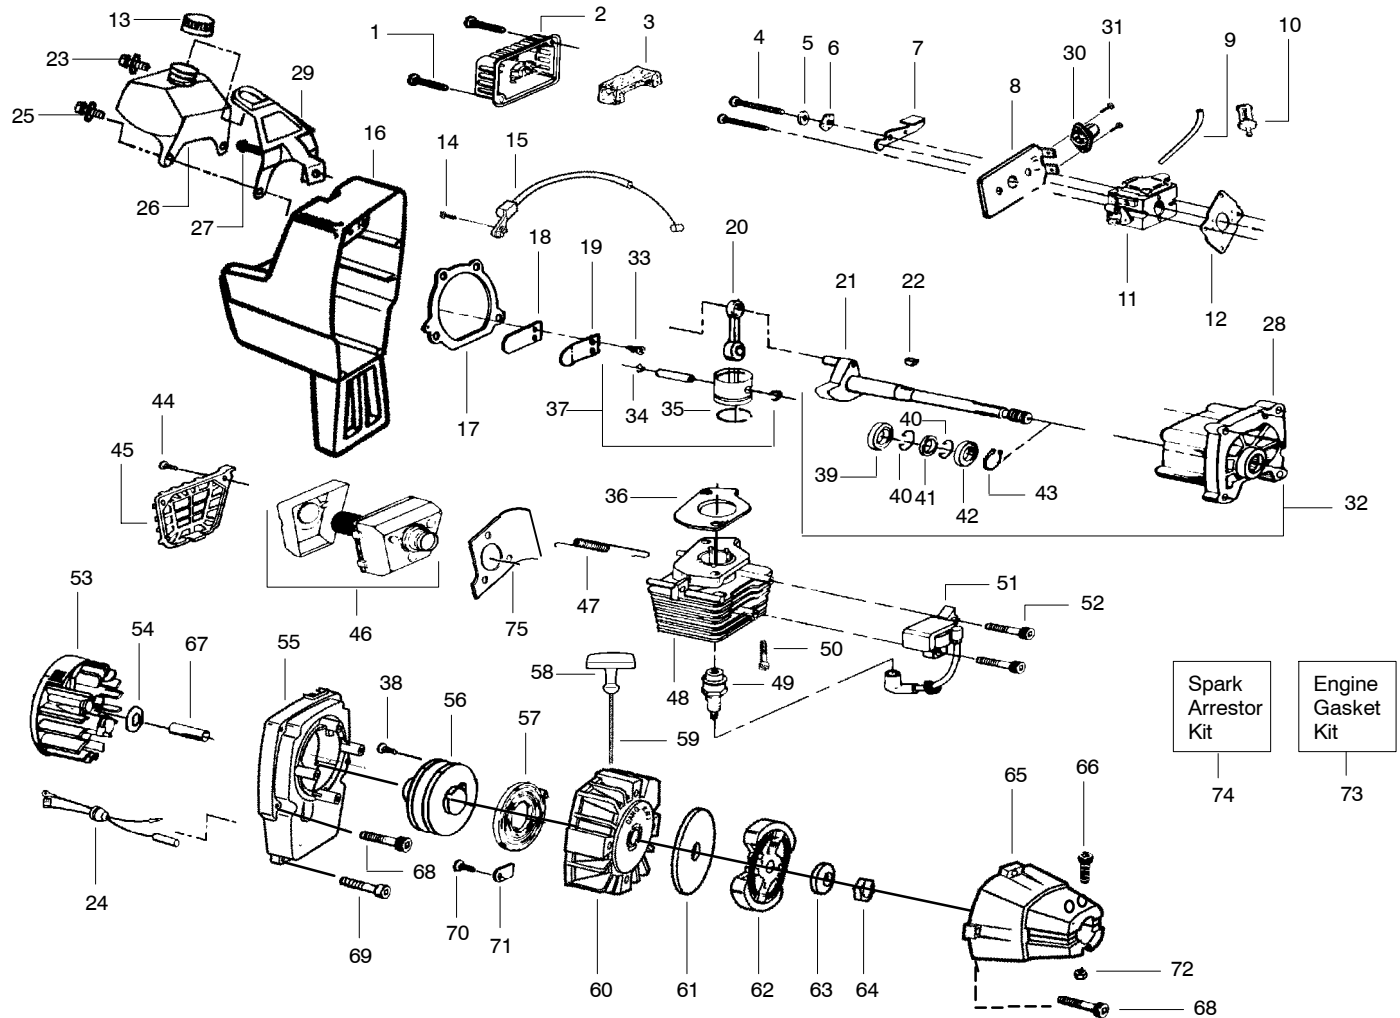

PARTS LIST NO. 530087536		WEEDEATER® PARTS LIST	MODEL(s) BC30B	
DATE 5/19/06	REPLACES 530087845-2/15/98		Note: Illustration may differ from actual model due to design changes	PAGE NO. 2

Ref.	Part No.	Description	Ref.	Part No.	Description	Ref.	Part No.	Description
1.	530015773	Screw	28.	530014016	Crankcase Ass'y. (Incls. 39-42)	52.	530015816	Screw
2.	530027529	Air Filter Cover	29.	530029370	Bracket-Fuel tank	53.	530039189	Flywheel Ass'y.
3.	530027530	Air Filter	30.	530038874	Bulb Ass'y.	54.	530016030	Washer
4.	530015849	Screw	31.	530016091	Screw	55.	530027947	Fan Housing
5.	530015852	Choke Spacer	32.	530014015	Crankcase/Crankshaft Ass'y. (Incls. 21, 28 & 39-43)	56.	530069291	Starter Pulley Kit (Incls. 38)
6.	530015254	Washer	33.	530016064	Screw	57.	530027531	Starter Spring
7.	530038103	Choke Shutter	34.	530015162	Piston Pin Retainer	58.	530027569	Starter Handle
8.	530037930	Air Filter Plate	35.	530025875	Piston Ring	59.	530069232	Rope Kit
9.	530069247	Fuel Line Kit	36.	530019178	Gasket-Cylinder	60.	530014009	Pulley Housing Ass'y.
10.	530014362	Fuel Pick-up Ass'y.	37.	530069899	Piston Kit (Incls. 34, 35 & Pin)	61.	530094189	Washer-Clutch
11.	530069651	Carburetor Ass'y. Kit (Incls. Limiter Caps)	38.	530016080	Screw	62.	530069254	Clutch Ass'y. Kit
12.	530019156	Gasket-Carburetor	39.	530032103	Inner Bearing	63.	530015796	Washer-Bevel
13.	530014347	Fuel Cap Ass'y.	40.	530015787	Retaining Ring	64.	530001733	Nut
14.	530015775	Screw	41.	530019158	Crankshaft Seal	65.	530014017	Clutch Housing
15.	530047040	Throttle Cable Ass'y.	42.	530032102	Outer Bearing	66.	530015767	Screw
16.	530027923	Shroud	43.	530015789	Retaining Ring-C'shaft	67.	530027511	Spacer-Clutch
17.	530019154	Gasket-C'case/Shroud	44.	530015717	Screw	68.	530015770	Screw
18.	530027593	Reed Valve	45.	530027781	Muffler Guard	69.	530015769	Screw
19.	530027594	Reed Stop	46.	530069310	Muffler Kit	70.	530015496	Screw
20.	530010960	Connecting Rod Ass'y.	47.	530036409	Muffler Spring	71.	530027523	Retainer
21.	530010934	Crankshaft Ass'y.	48.	530069626	Cylinder Kit	72.	530015768	Locknut
22.	530015126	Flywheel Key	49.	952030201	Spark Plug (RCJ-8Y)	73.	530069276	Engine Gasket Kit (Incls. 12, 17 & 36)
23.	530015843	Screw	50.	530001624	Screw	74.	952701612	Spark Arrestor Kit
24.	530047145	Leadwire/Grommet Ass'y.	51.	530039134	Ignition Module	75.	530053346	Heat Shield/Air Dam
25.	530015771	Screw						
26.	530038166	Assy-Fuel Tank						
27.	530015810	Screw						

✓ = NEW PART NUMBER FOR THIS IPL

★ = REFER TO THE SERVICE REFERENCE INDICATED FOR MORE INFORMATION. (LOCATED AT END OF IPL)