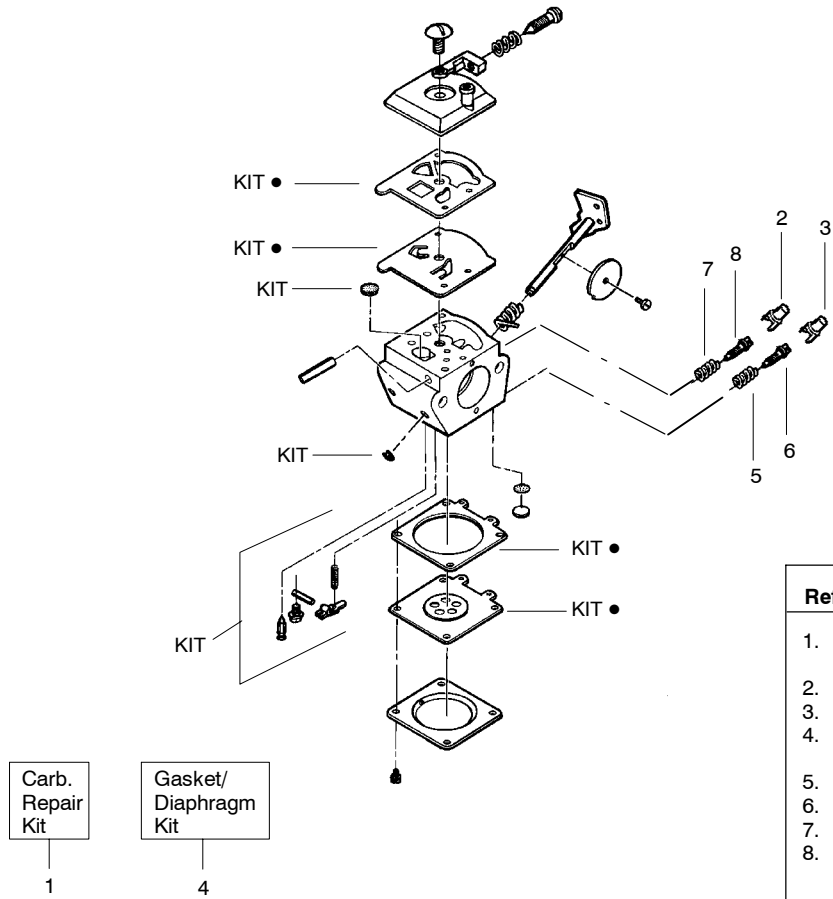

✓ = NEW PART NUMBER FOR THIS IPL

★ = REFER TO THE SERVICE REFERENCE INDICATED FOR MORE INFORMATION. (LOCATED AT END OF IPL)

PARTS LIST NO. 530087536		WEEDEATER® PARTS LIST	MODEL(s) BC30B
DATE 5/19/06	REPLACES 530087845-2/15/98		NOTE: Illustration may differ from actual model due to design changes

Carburetor Assembly No. 530069651 - WT298B

Ref.	Part No.	Description
1.	530069829	Carburetor Repair Kit (KIT= Indicates Contents)
2.	530038318	Limiter Cap (High-Red)
3.	530038317	Limiter Cap (Low-Blue)
4.	530069844	Gasket/Diaphragm Kit (●=Indicates Contents)
5.	530035293	Needle Spring-Low Speed
6.	530035433	Needle-Low Speed
7.	530035295	Needle Spring-High Speed
8.	530035388	Needle-High Speed