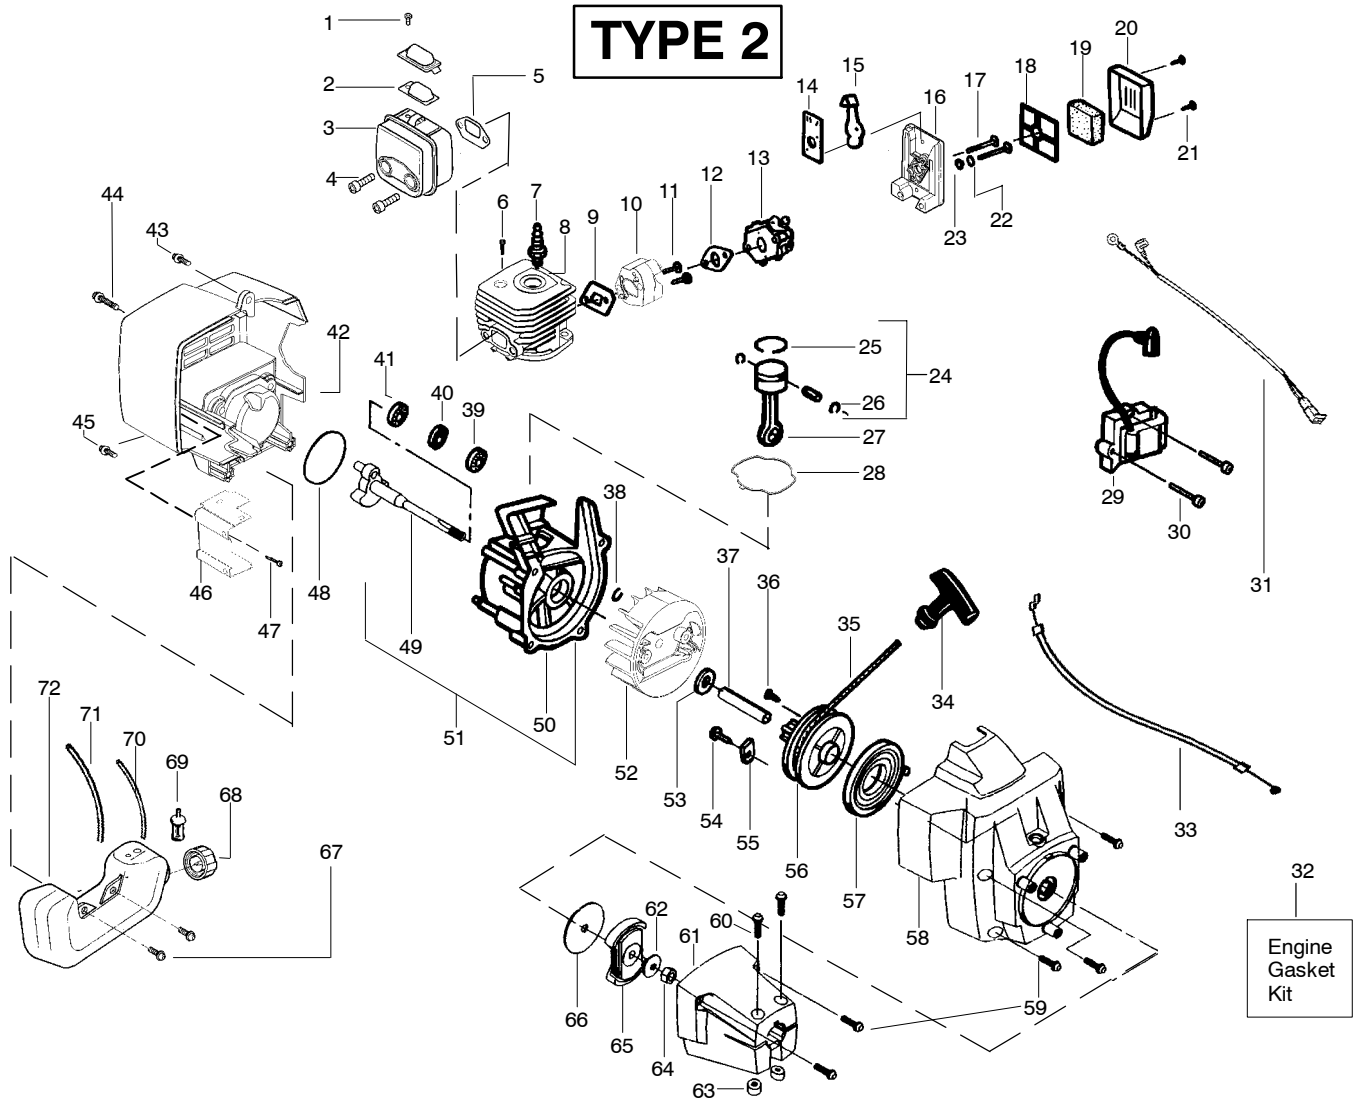

Ref.	Part No.	Description	Ref.	Part No.	Description	Ref.	Part No.	Description
1.	530015241	Screw-Screen	25.	530055120	Piston Ring	50.	530012510	Assy-Crankcase (Incl. 39-41)
2.	530071544	Kit-Spark Arrestor	26.	530015162	Retainer-Piston Pin	51.	530071696	Assy-C'case & C'shaft (Incl. 38,49,50)
3.	530071672	Kit - Muffler (incl. 1,2,4,5)	27.	530069945	Assy-Connecting Rod	52.	530069886	Assy-Flywheel
4.	530016338	Bolt-Muffler	28.	530071363	Seal-Cylinder (kit)	53.	530015149	Washer
5.	530071363	Gasket-Muffler(kit)	29.	530039211	Ignition Module	54.	530016224	Screw
6.	530015953	Screw-Cylinder	30.	530016357	Screw	55.	530053985	Retainer
7.	952030249	Spark Plug (RCJ 6Y)	31.	530047278	Assy-Switch Wire	56.	530071324	Kit-Starter Pull(incl 36)
8.	530071678	Kit - Cylinder	32.	530071363	Kit-Engine Gasket (Incl. 5,9,12,28,48)	57.	530042086	Spring-Starter
9.	530071363	Gasket-Cyl/Carb(kit)	33.	530056241	Assy-Throttle Cable	58.	530057317	Assy.-Fan Hsg
10.	530056404	Adapter-Carb.	34.	530027569	Handle-Starter	59.	530015810	Screw
11.	530016309	Screw	35.	530071325	Kit - Rope	60.	530015767	Screw
12.	530071363	Gasket-Carb. (kit)	36.	530016326	Screw	61.	530014923	Assy-Clutch Hsg.
13.	530071631	Kit-Carburetor (C1U-W16)	37.	530016376	Spacer-Flywheel	62.	530015828	Washer-Flat
14.	530038747	Choke Plate Mounting	38.	530015941	Retain. Ring-C'shaft	63.	530015768	Nut
15.	530035499	Shutter-Choke	39.	530055728	Kit-C'case Seal	64.	530626605	Nut-Clutch
16.	530052431	Air Box	40.	530071615	Inner Bearing	65.	530069491	Assy-Clutch
17.	530016353	Screw	41.	530032125	Outer Bearing	66.	530015611	Washer-Clutch
18.	530036569	Plate - Filter Support	42.	530056710	Shroud-Rear	67.	530016379	Retainer
19.	530036575	Foam-Air Filter	43.	530015934	Screw	68.	530014347	Assy-Fuel Cap
20.	530054414	Cover-Air Filter	44.	530015810	Screw	69.	530095646	Assy-Fuel Pickup
21.	530015892	Screw	45.	530015880	Screw	70.	530069247	Kit-Fuel Line (Small)
22.	530015852	Spacer-Choke	46.	530055351	Shield-Heat	71.	530069216	Kit-Fuel Line (Large)
23.	530015254	Washer	47.	530015805	Screw	72.	530049296	Assy-Fuel Tank (incl. 68,69 & fuel lines)
24.	530071357	Kit - Piston (Incl. 25, 26 & Pin)	48.	530071363	O-Ring-C'case(kit)			
			49.	530028803	Assy-Crankshaft			

✓ = NEW PART NUMBER FOR THIS IPL

* = REFER TO THE SERVICE REFERENCE INDICATED FOR MORE INFORMATION. (LOCATED AT END OF IPL)