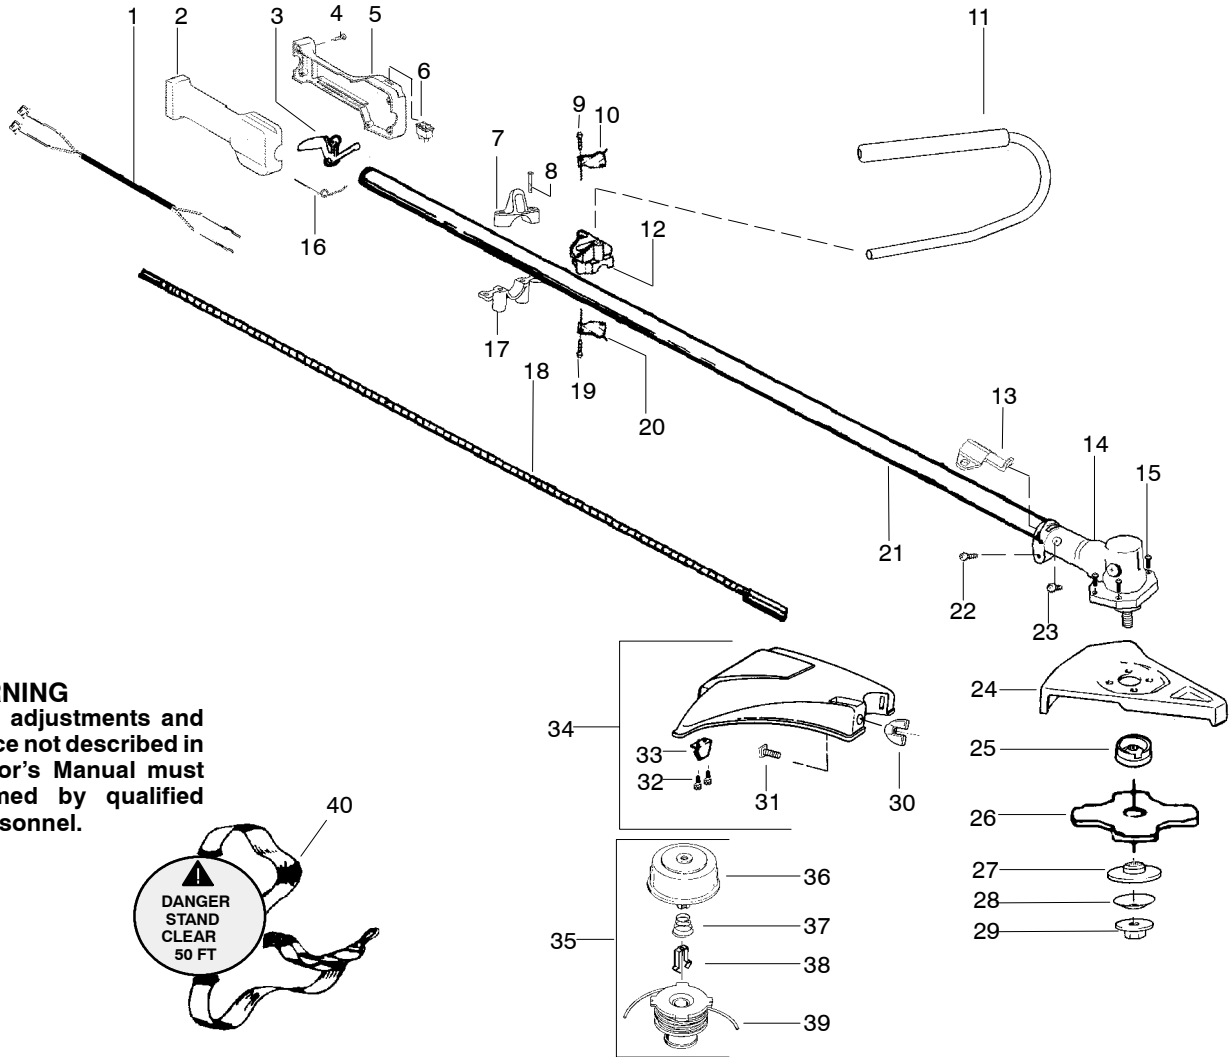

TYPE 4

⚠ WARNING
All repairs, adjustments and maintenance not described in the Operator's Manual must be performed by qualified service personnel.