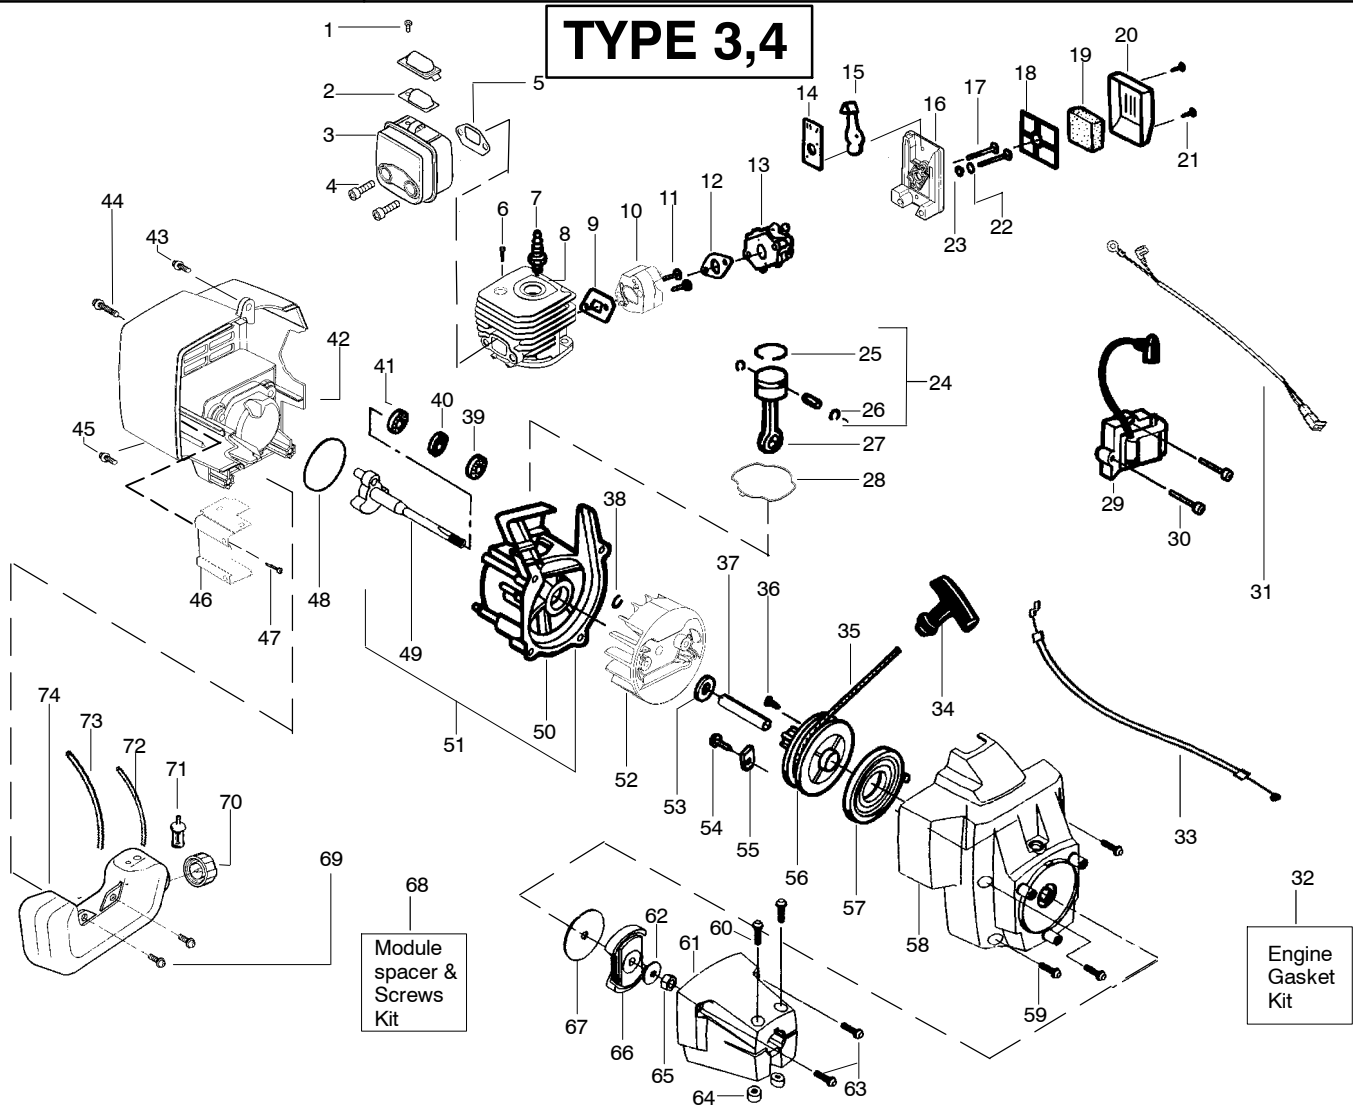

Ref.	Part No.	Description	Ref.	Part No.	Description	Ref.	Part No.	Description
1.	530015241	Screw-Screen	25.	530055120	Piston Ring	51.	530071670	Assy-C'case & C'shaft (Incl. 38,49,50)
2.	530071544	Kit-Spark Arrestor	26.	530015162	Retainer-Piston Pin	52.	530069886	Assy-Flywheel
3.	530071672	Kit - Muffler (incl. 1,2,4,5)	27.	530069945	Assy-Connecting Rod	53.	530015149	Washer
4.	530016338	Bolt-Muffler	28.	530071363	Seal-Cylinder (kit)	54.	530015775	Screw
5.	530071363	Gasket-Muffler(kit)	29.	530039234	Ignition Module	55.	530053985	Retainer
6.	530015953	Screw-Cylinder	30.	530016357	Screw	56.	530071324	Kit-Starter Pull(incl 36)
7.	952030249	Spark Plug (RCJ 6Y)	31.	530047278	Assy-Switch Wire	57.	530042086	Spring-Starter
8.	530071678	Kit - Cylinder	32.	530071363	Kit-Engine Gasket (Incl. 5,9,12,28,48)	58.	530055857	Assy.-Fan Hsg
9.	530071363	Gasket-Cyl/Carb(kit)	33.	530056241	Assy-Throttle Cable	59.	530015810	Screw
10.	530057635	Adapter-Carb.	34.	530027569	Handle-Starter	60.	530015767	Screw
11.	530016309	Screw	35.	530071325	Kit - Rope	61.	530014923	Assy-Clutch Hsg.
12.	530071363	Gasket-Carb.(kit)	36.	530016391	Screw	62.	530015828	Washer-Flat
13.	530071631	Kit-Carburetor (C1U-W16)	37.	530016376	Spacer-Flywheel	63.	530015886	Screw
14.	530038747	Choke Plate Mounting	38.	530015941	Retain. Ring-C'shaft	64.	530015768	Nut
15.	530035499	Shutter-Choke	39.	530055728	Outer Bearing	65.	530626605	Nut-Clutch
16.	530052431	Air Box	40.	530071615	Kit-C'case Seal	66.	530069491	Assy-Clutch
17.	530016428	Screw	41.	530032125	Inner Bearing	67.	530015611	Washer-Clutch
18.	530036569	Plate - Filter Support	42.	530057472	Shroud-Rear	68.	530071731	Kit-Module Spacer & Screws
19.	530036575	Foam-Air Filter	43.	530016349	Screw	69.	530016379	Retainer
20.	530054414	Cover-Air Filter	44.	530015810	Screw	70.	530014347	Assy-Fuel Cap
21.	530015892	Screw	45.	530016349	Screw	71.	530095646	Assy-Fuel Pickup
22.	530015852	Spacer-Choke	46.	530055351	Shield-Heat	72.	530069247	Kit-Fuel Line (Small)
23.	530015254	Washer	47.	530015805	Screw	73.	530069216	Kit-Fuel Line (Large)
24.	530071357	Kit - Piston (Incl. 25, 26 & Pin)	48.	530071363	O-Ring-C'case(kit)	74.	530049296	Assy-Fuel Tank (incl. 70,71 & fuel lines)
			49.	530012413	Assy-Crankshaft			
			50.	530012510	Assy-Crankcase (Incl. 39-41)			

✓ = NEW PART NUMBER FOR THIS IPL

* = REFER TO THE SERVICE REFERENCE INDICATED FOR MORE INFORMATION. (LOCATED AT END OF IPL)