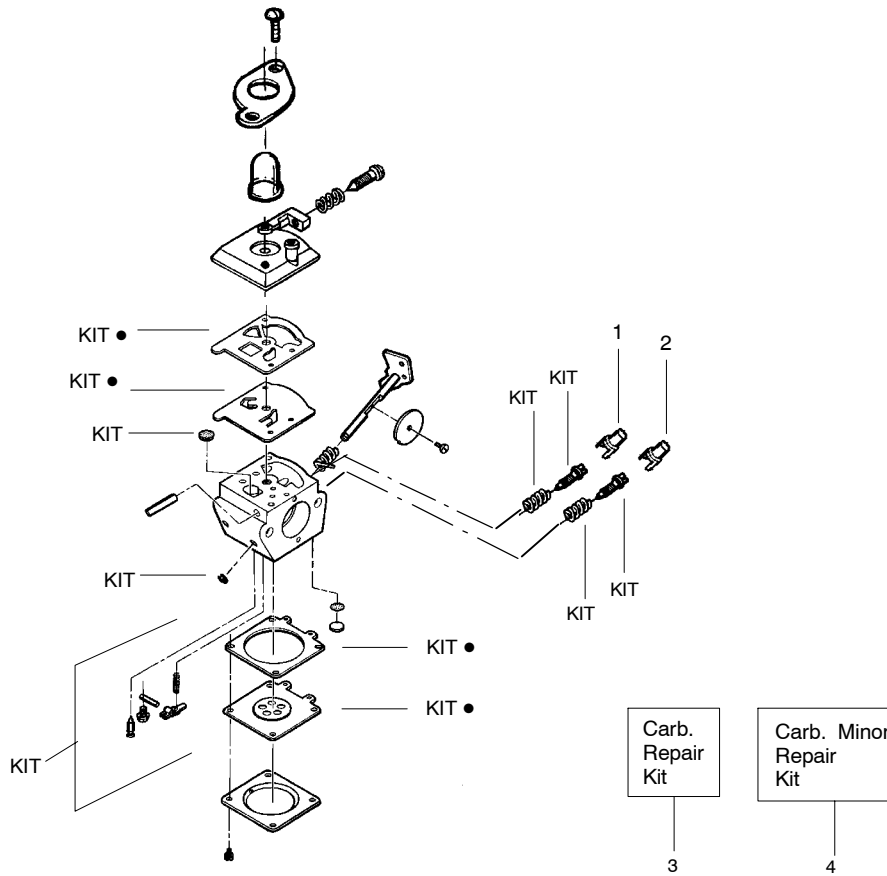

Carburetor Assembly Kit #530071546-C1U-X785

Ref.	Part No.	Description
1.	530038478	Limiting Cap (low) - tan
2.	530038479	Limiting Cap (high) - brown
3.	530071551	Kit-Carburetor Repair (KIT=Indicates Contents)
4.	530071442	Kit-Carburetor Minor Repair (• = Indicates Contents)

Kit - Carburetor Assembly No. 530071631 - C1U-W16

Note: No Repair kits are available for this carburetor, please order the complete assembly part number 530-071631 (C1U-W16)