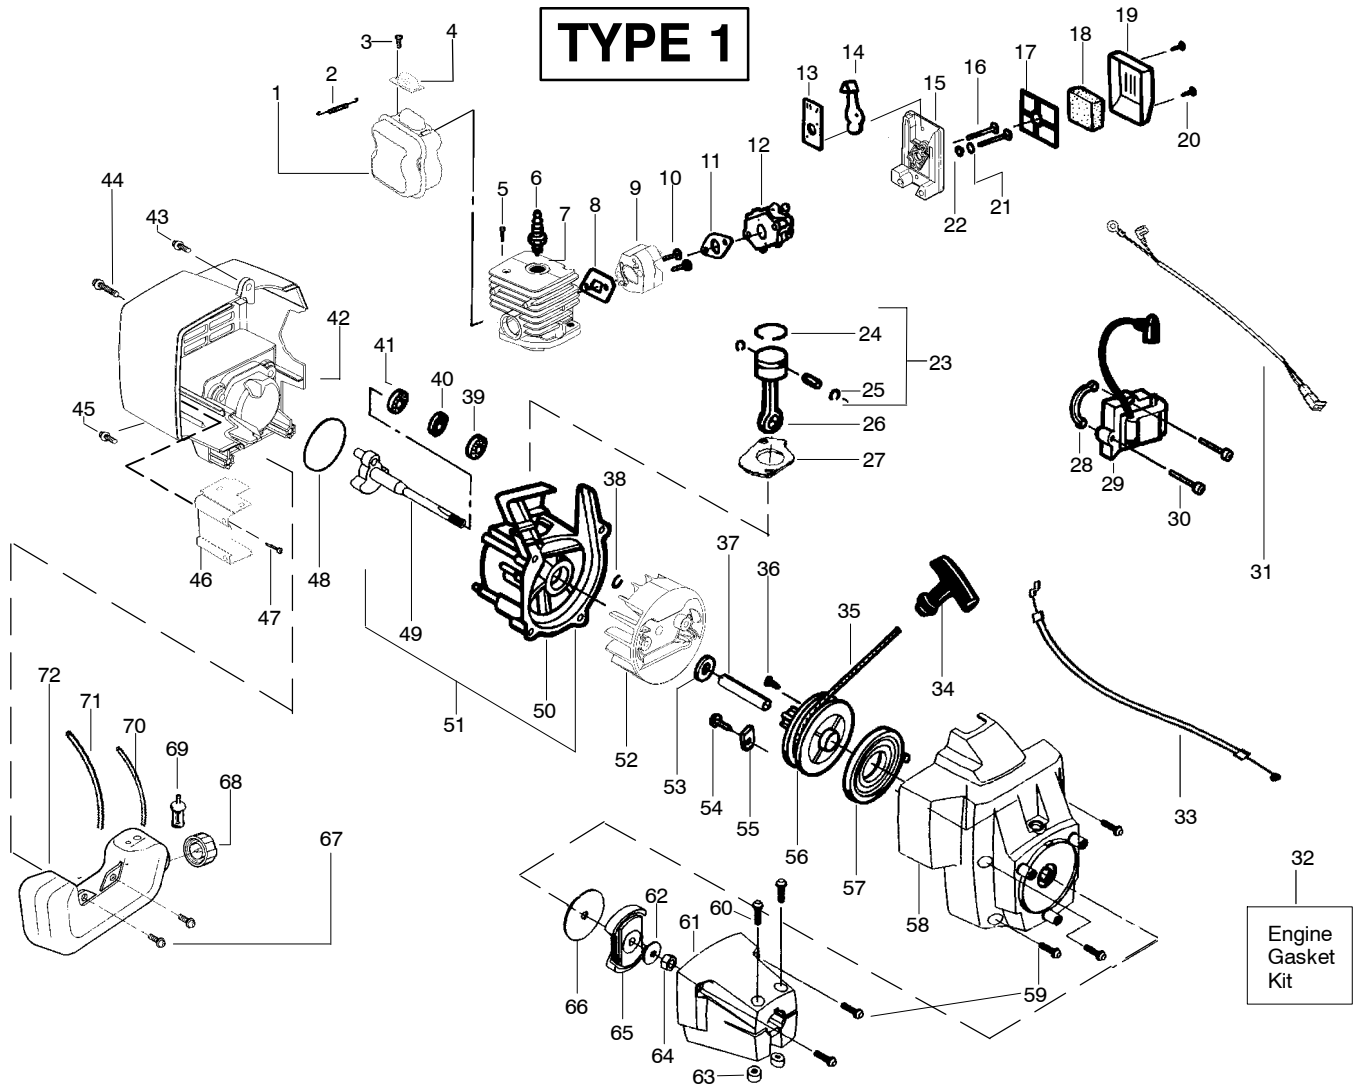

Ref.	Part No.	Description	Ref.	Part No.	Description	Ref.	Part No.	Description
1.	530071547	Kit - Muffler (incl. 2,3,4)	25.	530015162	Retainer-Piston Pin	50.	530012491	Assy-Crankcase (Incl. 39-41)
2.	530042088	Spring-Muffler	26.	530069945	Assy-Connecting Rod	51.	530056298	Assy-C'case & C'shaft (Incl. 38,49,50)
3.	530015241	Screw-Screen	27.	530071363	Gasket-Cylinder	52.	530069886	Assy-Flywheel
4.	530071544	Kit-Spark Arrestor	28.	530036145	Spacer-Module	53.	530015149	Washer
5.	530015953	Screw-Cylinder	29.	530039211	Ignition Module	54.	530016224	Screw
6.	952030249	Spark Plug (RCJ 6Y)	30.	530015954	Screw	55.	530053985	Retainer
7.	530071545	Kit - Cylinder	31.	530047278	Assy-Switch Wire	56.	530071324	Kit-Starter Pull(incl 36)
8.	530071363	Gasket-Cylind./Carb.	32.	530071363	Kit-Engine Gasket (Incl. 8,11,27,48)	57.	530042086	Spring-Starter
9.	530056404	Adapter-Carb.	33.	530056241	Assy-Throttle Cable	58.	530057317	Assy.-Fan Hsg
10.	530016014	Screw	34.	530027569	Handle-Starter	59.	530015810	Screw
11.	530071363	Gasket-Carb.	35.	530071325	Kit - Rope	60.	530015767	Screw
12.	---	Kit-Carburetor (C1U-X785)	36.	530016326	Screw	61.	530014923	Assy-Clutch Hsg.
	530071631	(C1U-W16)	37.	530016376	Spacer-Flywheel	62.	530015828	Washer-Flat
13.	530038747	Choke Plate Mounting	38.	530015941	Retain. Ring-C'shaft	63.	530015768	Nut
14.	530035499	Shutter-Choke	39.	530055728	Outer Bearing	64.	530626605	Nut-Clutch
15.	530052431	Air Box	40.	530071615	Kit-C'case Seal	65.	530069491	Assy-Clutch
16.	530016353	Screw	41.	530032125	Inner Bearing	66.	530015611	Washer-Clutch
17.	530036569	Plate - Filter Support	42.	530057242	Shroud-Rear	67.	530016379	Retainer
18.	530036575	Foam-Air Filter	43.	530015934	Screw	68.	530014347	Assy-Fuel Cap
19.	530054414	Cover-Air Filter	44.	530015810	Screw	69.	530095646	Assy-Fuel Pickup
20.	530015892	Screw	45.	530015880	Screw	70.	530069247	Kit-Fuel Line (Small)
21.	530015852	Spacer-Choke	46.	530055351	Shield-Heat	71.	530069216	Kit-Fuel Line (Large)
22.	530015254	Washer	47.	530015805	Screw	72.	530049379	Assy-Fuel Tank
23.	530071357	Kit - Piston (Incl. 24, 25 & Pin)	48.	530071363	O-Ring-C'case/Shrd			
24.	530055120	Piston Ring	49.	530028803	Assy-Crankshaft			

✓ = NEW PART NUMBER FOR THIS IPL

* = REFER TO THE SERVICE REFERENCE INDICATED FOR MORE INFORMATION. (LOCATED AT END OF IPL)