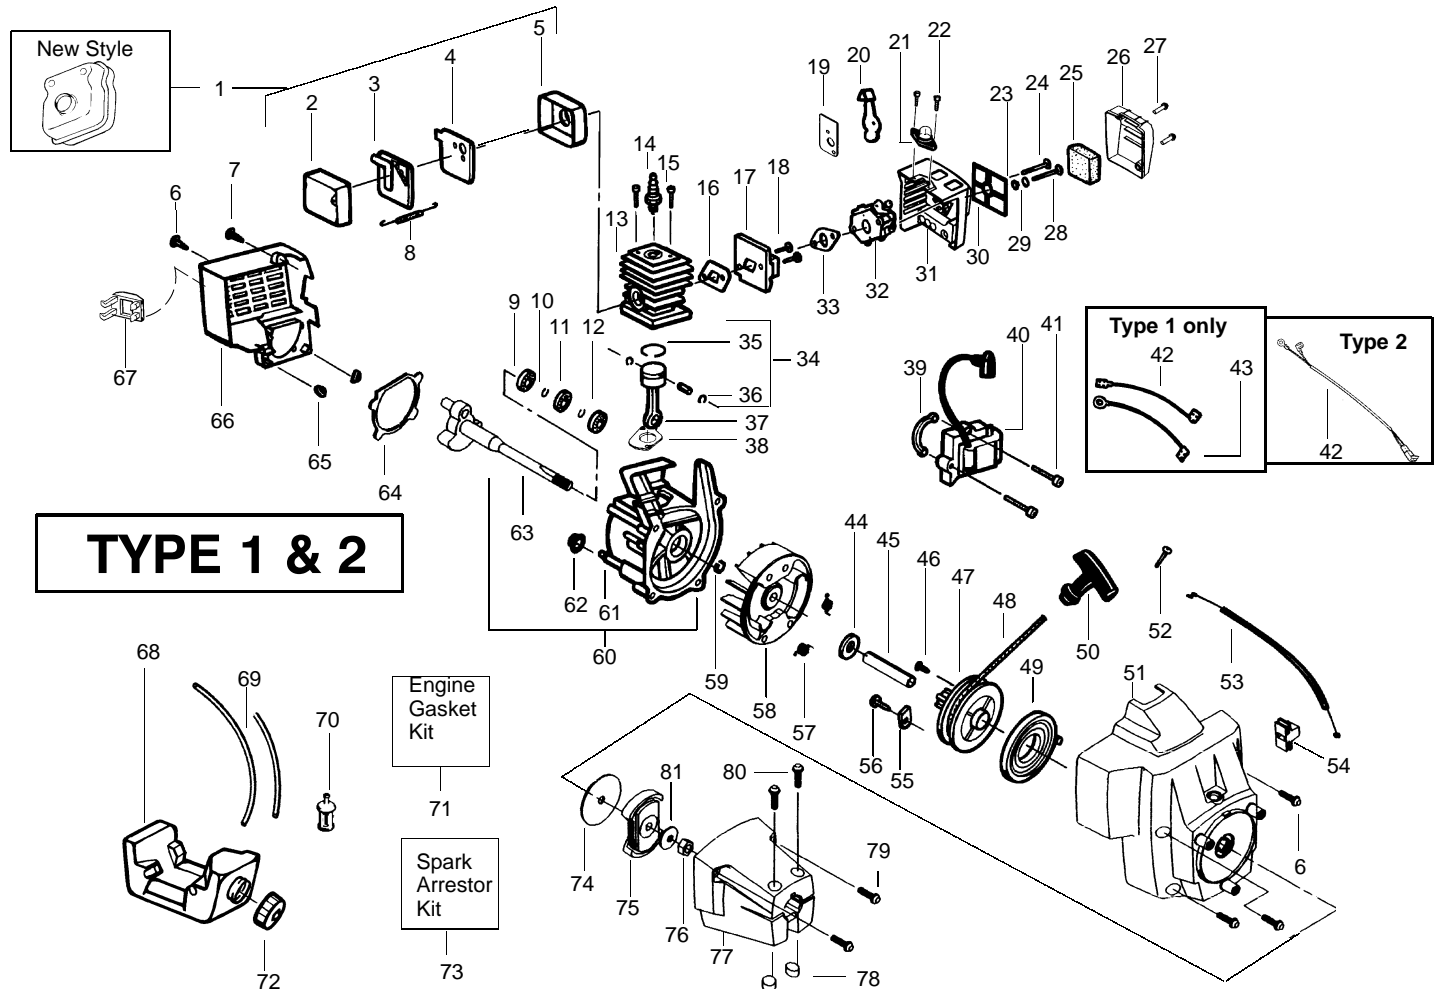

✓ = NEW PART NUMBER FOR THIS IPL

★ = REFER TO THE SERVICE REFERENCE INDICATED FOR MORE INFORMATION. (LOCATED AT END OF IPL)

Ref.	Part No.	Description	Ref.	Part No.	Description	Ref.	Part No.	Description
2.	530047307	Assy-Leadwire	21.	530071338	Kit-Drive Shaft Assy	39.	952711551	Accy-Spool w/Line
2.	530053968	Hsg.-Throttle Right	22.	530016014	Screw	40.	530094417	Assy-Shoulder Strap
3.	530056334	Lever-Throttle	23.	530016301	Screw			
4.	530015886	Screw	24.	530071383	Kit-Metal Shield			
5.	530053969	Hsg.-Throttle Left	25.	530095815	Dust Cup			
6.	530069572	Kit-On/Off Switch	26.	952701611	Accy-4 Point Blade			
7.	530055392	Clamp-Upper	27.	530095816	Washer			
8.	530015770	Screw	28.	530016240	Washer-Belleville			
9.	530015791	Screw	29.	530015793	Nut-Flange			
10.	530094572	Bracket-Handlebar	30.	530016118	Wingnut			
11.	530092086	Grip-Handlebar	31.	530015820	Bolt			
12.	530056300	Kit-Handlebar Assy. w/decals	32.	530015805	Screw			
13.	530092192	End Cap-Handlebar	33.	530052285	Line Limiter			
14.	530012207	Clamp-Handlebar	34.	530069779	Kit-Shield Ass'y. (Incl.30-33)			
15.	530095812	Bracket-Shield	35.	952711550	Accy-Cutting Head (Incl. 36-39)			
16.	530071585	Kit-Gear Box Ass'y.	36.	530095772	Assy-Hub			
17.	530016312	Screw	37.	530053241	Spring-Return			
18.	530027597	Spring-lever return	38.	530401957	Retainer-Spool			
19.	530055394	Clamp-Lower						
20.	530094585	Shaft-Flex						
								Not Shown
								530163429 Manual-Operator
								530056335 Decal-Blade Direction
								530031159 Hex Wrench (5/32)
								530031098 Hex Wrench (3/16)
								530027778 Decal-H'bar Warning
								530055349 Decal-Shaft Warning

↙ = NEW PART NUMBER FOR THIS IPL

★ = REFER TO THE SERVICE REFERENCE INDICATED FOR MORE INFORMATION. (LOCATED AT END OF IPL)