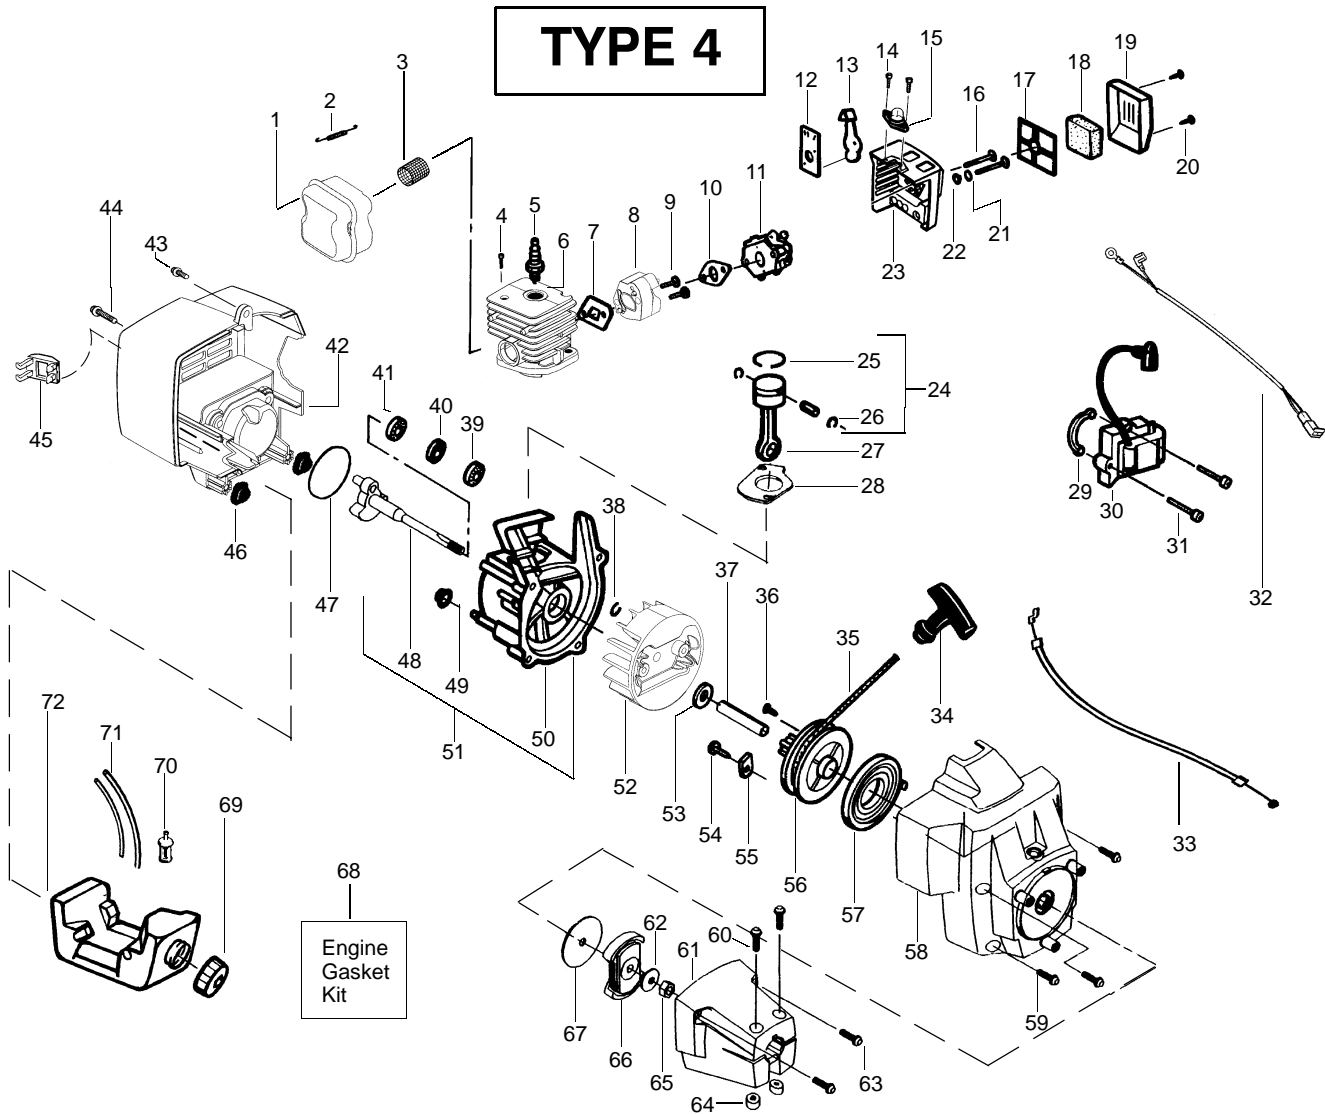

Ref.	Part No.	Description	Ref.	Part No.	Description	Ref.	Part No.	Description
1.	530071396	Kit - Muffler (incl. 2,3)	25.	530055120	Piston Ring	50.	530012491	Assy-Crankcase (Incl. 39-41)
2.	530042088	Spring-Muffler	26.	530015162	Retainer-Piston Pin	51.	530014906	Assy-C'case & C'shaft (Incl. 38,48,50)
3.	530071391	Kit-Spark Arrestor	27.	530069945	Kit-Connecting Rod Assy.	52.	530069886	Assy-Flywheel
4.	530015953	Screw-Cylinder	28.	530071363	Gasket-Cylinder(kit)	53.	530015149	Washer
5.	952030249	Spark Plug (RCJ 6Y)	29.	530036145	Spacer-Module	54.	530015775	Screw
6.	530071359	Kit - Cylinder	30.	530039163	Ignition Module	55.	530027523	Retainer
7.	530071363	Gasket-Cyl./Carb.(kit)	31.	530015954	Screw	56.	530069400	Kit-Starter Pull(incl 36)
8.	530056404	Adapter-Carb.	32.	530047278	Assy-Switch Wire	57.	530042085	Spring-Starter
9.	530016014	Screw	33.	530056241	Assy-Throttle Cable	58.	530071392	Assy.-Fan Hsg
10.	530071363	Gasket-Carb.(kit)	34.	530027569	Handle-Starter	59.	530015810	Screw
11.	530069998	Kit - Carb. WT-380 (Incl. Limiter Cap)	35.	530069232	Kit - Rope	60.	530015767	Screw
12.	530037326	Choke Plate Mounting	36.	530016080	Screw	61.	530014923	Assy-Clutch Hsg.
13.	530038102	Shutter-Choke	37.	530037705	Spacer-Flywheel	62.	530015828	Washer-Flat
14.	530015780	Screw-Air Purge	38.	530015941	Retain. Ring-C'shaft	63.	530015886	Screw
15.	530038874	Assy-Air Purge	39.	530055728	Outer Bearing	64.	530015768	Nut
16.	530016353	Screw	40.	530071615	Kit-C'case Seal	65.	530626605	Nut-Clutch
17.	530037413	Plate - Filter Support	41.	530032125	Washer	66.	530069491	Assy-Clutch
18.	530037331	Foam-Air Filter	42.	530056943	Shroud-Rear	67.	530015611	Washer-Clutch
19.	530037292	Cover-Air Box	43.	530015934	Screw	68.	530071363	Kit-Engine Gasket (Incl. 7,10,28,47)
20.	530016349	Screw	44.	530015810	Screw	69.	530014347	Assy-Fuel Cap
21.	530015852	Spacer-Choke	45.	530054536	Guard-Muffler	70.	530095646	Assy-Fuel Pickup
22.	530015254	Washer	46.	530036793	Isolator-Shroud	71.	530069599	Kit-Fuel Line
23.	530037969	Box-Air Filter	47.	530071363	O-Ring-C'case/Shrd(kit)	72.	530049413	Assy-Fuel Tank
24.	530071357	Kit - Piston (Incl. 25, 26 & Pin)	48.	530052344	Assy-Crankshaft			
			49.	530036792	Isolator-Crankcase			

↙ = NEW PART NUMBER FOR THIS IPL   ★ = REFER TO THE SERVICE REFERENCE INDICATED FOR MORE INFORMATION. (LOCATED AT END OF IPL)