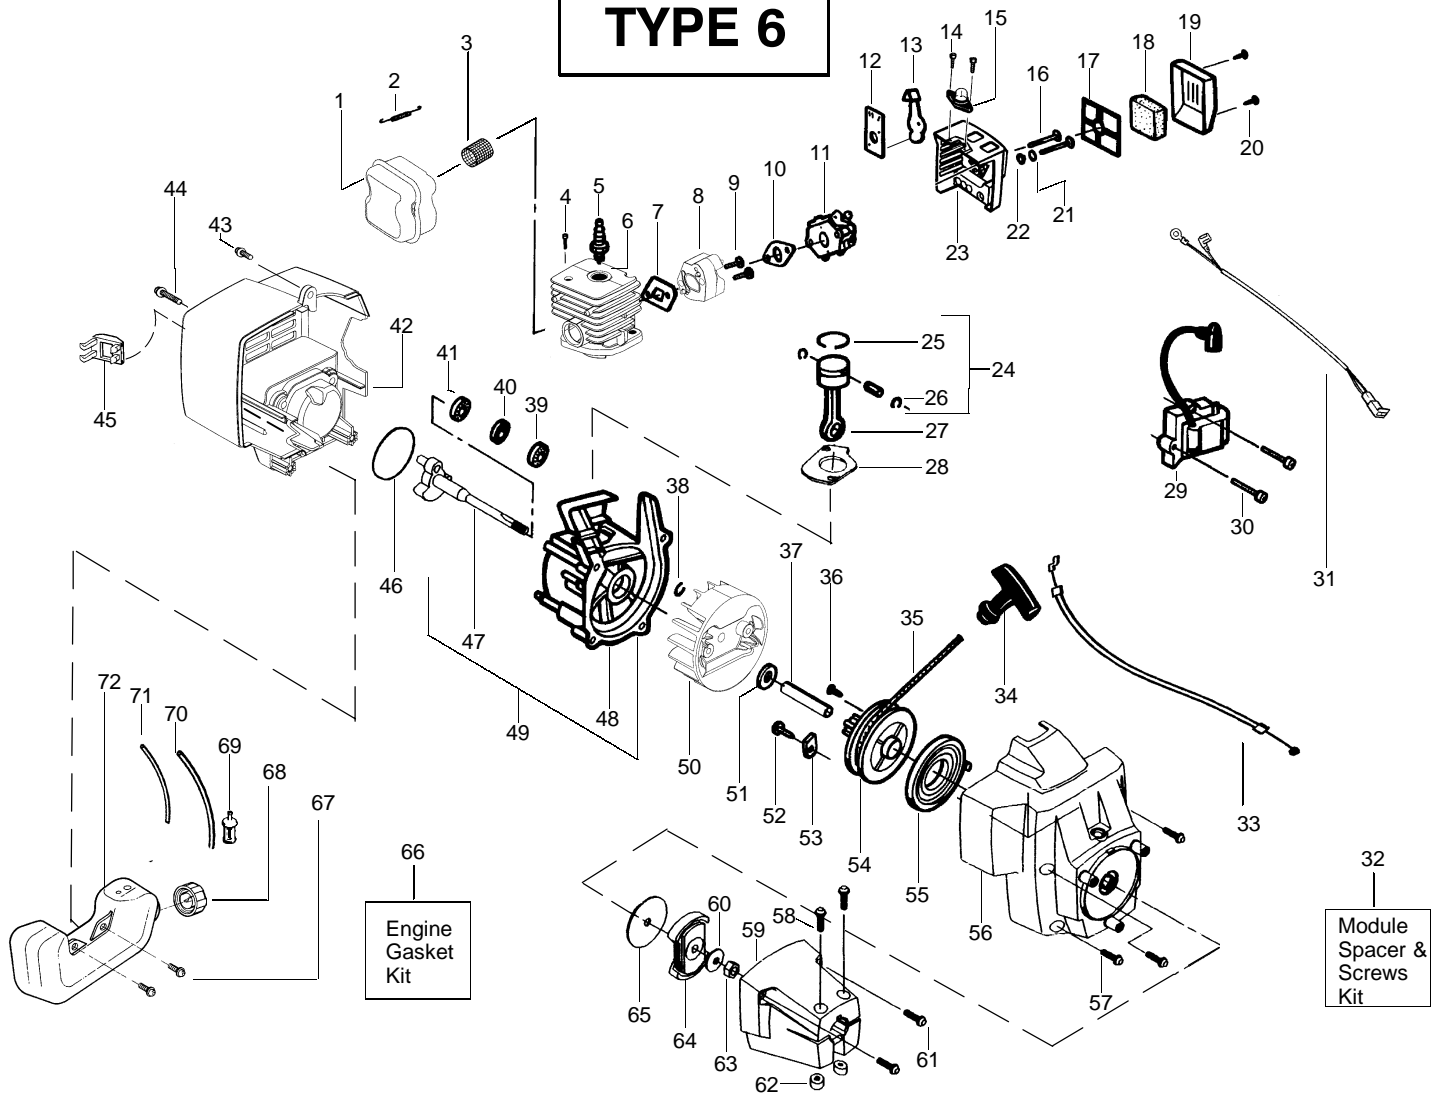

TYPE 6

Ref.	Part No.	Description	Ref.	Part No.	Description	Ref.	Part No.	Description
1.	530071396	Kit - Muffler (incl. 2,3)	25.	530055120	Piston Ring	49.	530071625	Assy-C'case & C'shaft (Incl. 38,47,48)
2.	530042088	Spring-Muffler	26.	530015162	Retainer-Piston Pin	50.	530069886	Assy-Flywheel
3.	530071391	Kit-Spark Arrestor	27.	530069945	Kit-Connecting Rod Assy.	51.	530015149	Washer
4.	530015953	Screw-Cylinder	28.	530071363	Gasket-Cylinder(kit)	52.	530015775	Screw
5.	952030249	Spark Plug (RCJ 6Y)	29.	530039163	Ignition Module	53.	530027523	Retainer
6.	530071359	Kit - Cylinder	30.	530015954	Screw	54.	530069400	Kit-Starter Pull(incl 36)
7.	530071363	Gasket-Cyl./Carb.(kit)	31.	530047278	Assy-Switch Wire	55.	530042085	Spring-Starter
8.	530057635	Adapter-Carb.	32.	530071731	Kit-Module Spacer & Screws	56.	530071392	Assy.-Fan Hsg
9.	530016014	Screw	33.	530056241	Assy-Throttle Cable	57.	530015810	Screw
10.	530071363	Gasket-Carb.(kit)	34.	530027569	Handle-Starter	58.	530015767	Screw
11.	530071639	Kit-Carb. Assy. (WT-639)	35.	530069232	Kit - Rope	59.	530014923	Assy-Clutch Hsg.
12.	530037326	Choke Plate Mounting	36.	530016080	Screw	60.	530015828	Washer-Flat
13.	530038102	Shutter-Choke	37.	530037705	Spacer-Flywheel	61.	530015886	Screw
14.	530015780	Screw-Air Purge	38.	530015941	Retain. Ring-C'shaft	62.	530015768	Nut
15.	530038874	Assy-Air Purge	39.	530055728	Outer Bearing	63.	530626605	Nut-Clutch
16.	530016393	Screw	40.	530071615	Kit-C'case Seal	64.	530069491	Assy-Clutch
17.	530037413	Plate - Filter Support	41.	530032125	Inner Bearing	65.	530015611	Washer-Clutch
18.	530037331	Foam-Air Filter	42.	530056547	Shroud-Rear	66.	530071363	Kit-Engine Gasket (Incl. 7,10,28,46)
19.	530037292	Cover-Air Box	43.	530015934	Screw	67.	530016379	Retainer-Tank
20.	530016349	Screw	44.	530015810	Screw	68.	530014347	Assy-Fuel Cap
21.	530015852	Spacer-Choke	45.	530054536	Guard-Muffler	69.	530095646	Assy-Fuel Pickup
22.	530015254	Washer	46.	530071363	O-Ring-C'case/Shrd(kit)	70.	530069247	Kit-Fuel Line
23.	530037969	Box-Air Filter	47.	530052344	Assy-Crankshaft	71.	530069216	Kit-Fuel Line
24.	530071357	Kit - Piston (Incl. 25, 26 & Pin)	48.	530071627	Assy-Crankcase (Incl. 39-41)	72.	530057046	Assy-Fuel Tank

↖ = NEW PART NUMBER FOR THIS IPL   * = REFER TO THE SERVICE REFERENCE INDICATED FOR MORE INFORMATION. (LOCATED AT END OF IPL)