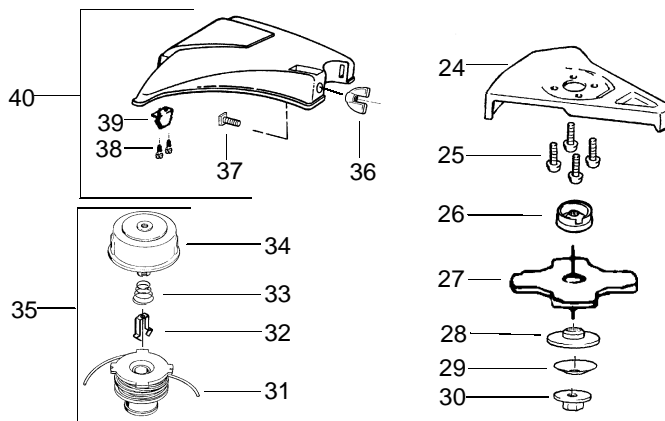

## TYPE 1,2,3,4,5

**▲ WARNING**  
All repairs, adjustments and maintenance not described in the Operator's Manual must be performed by qualified service personnel.

Ref.	Part No.	Description	Ref.	Part No.	Description	Ref.	Part No.	Description
1.	530047307	Assy-Wire(type 2,3,4,5)	15.	530027597	Spring-lever return (Type 2,3,4,5)	36.	530016118	Wingnut
2.	---	Hsg.-Throttle Right	16.	530055394	Assy-Clamp Lower	37.	530015820	Bolt
	530036515	Type 1	17.	★★★★★	Shaft-Flex	38.	530015805	Screw
	530053968	Type 2,3,4,5	18.	★★★★★	Kit-Drive Shaft Assy	39.	530052285	Line Limiter
3.	---	Lever-Throttle	19.	★★★★★	Kit-Gear Box Ass'y.	40.	530069779	Kit-Shield Ass'y. (Incl.36-39)
	530036556	Type 1	20.	530015650	Screw-Pinch Clamp	41.	530094417	Assy-Shoulder Strap
	530056334	Type 2,3,4,5	21.	530015328	Washer	42.	530095812	Bracket-Shield
4.	---	Screw	22.	530016140	Screw	43.	530016312	Screw
	530015957	Type 1	23.	530019235	Sleeve-Seal	44.	530016014	Screw
	530015886	Type 2,3,4,5	24.	★★★★★	Kit-Metal Shield	45.	530016371	Screw-Align
5.	---	Hsg.-Throttle Left	25.	530016141	Screw		Not Shown	
	530036514	Type 1	26.	★★★★★	Dust Cup	---	Manual-Operator	
	530053969	Type 2,3,4,5	27.	952701611	Accy-4 Point Blade	530087638	Type 1	
6.	530069572	Kit-On/Off Switch	28.	★★★★★	Washer-blade ret.	530088848	Type 2	
7.	530055392	Assy-Clamp Upper	29.	530016240	Washer-Belleville	530086916	Type 3	
8.	530015770	Screw	30.	530015793	Nut-Flange LH	530163429	Type 4,5	
9.	530015791	Screw	31.	952711551	Accy-Spool w/Line	530056335	Decal-Blade Direction	
10.	530094572	Bracket-Handlebar	32.	530401957	Retainer-Spool	530031159	Hex Wrench (5/32)	
11.	530092086	Grip-Handlebar Fin	33.	530053241	Spring-Return	530031098	Hex Wrench (3/16)	
12.	530010723	Handlebar w/decal	34.	530095772	Assy-Hub	530053690	Decal-H'bar Warning	
13.	530092192	End Cap-Handlebar	35.	952711550	Accy-Cutting Head	530055349	Decal-Shaft Warning	
14.	530012207	Clamp-Handlebar						