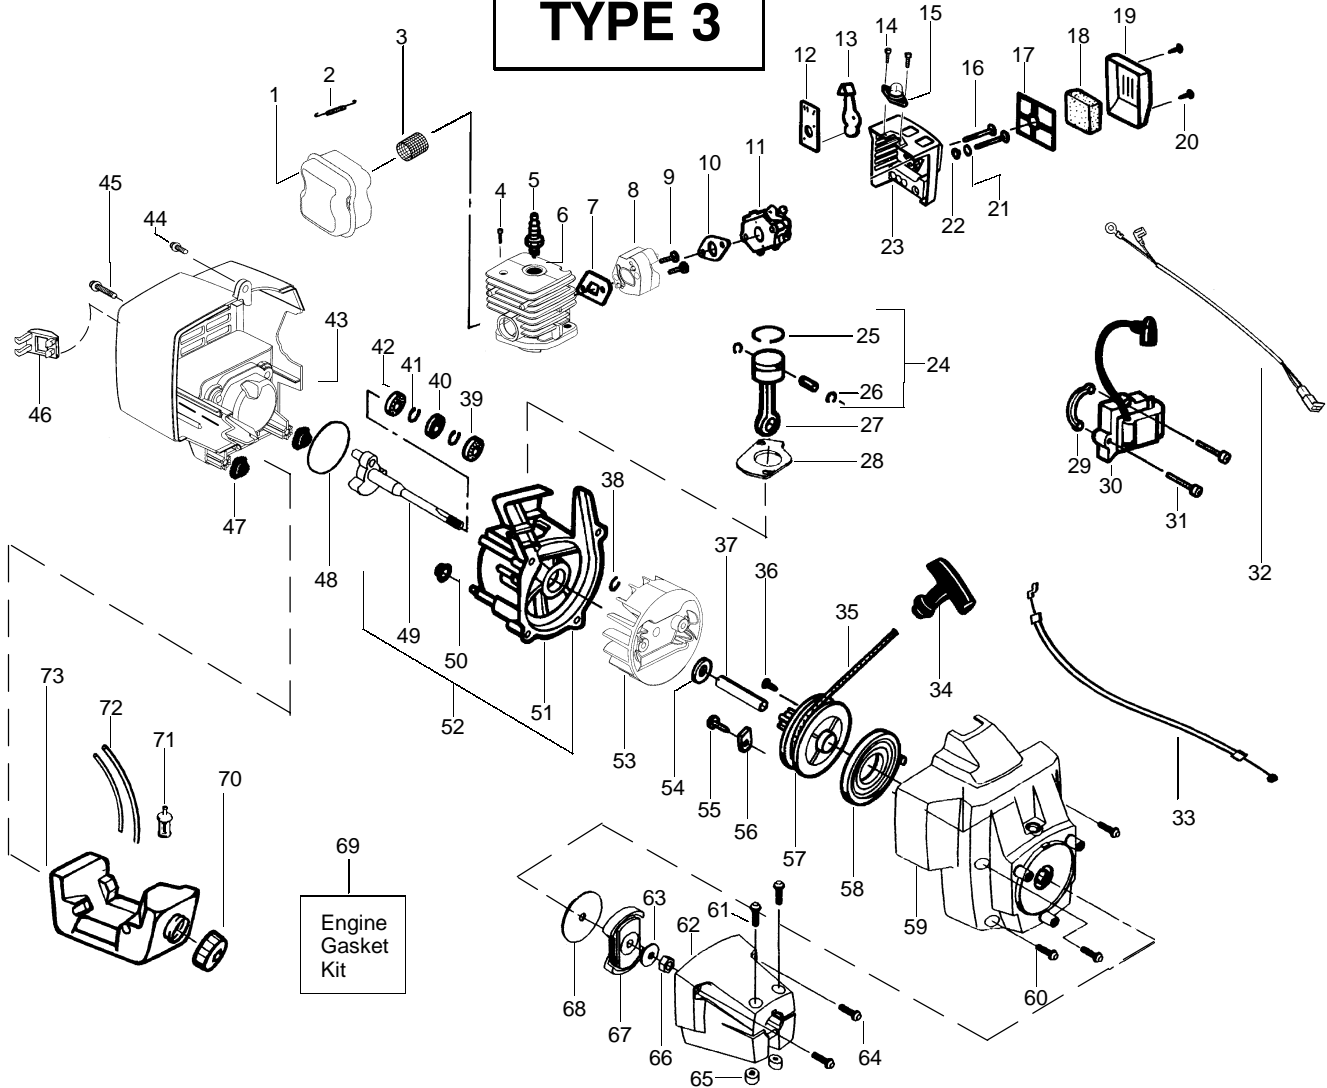

TYPE 3

Ref.	Part No.	Description	Ref.	Part No.	Description	Ref.	Part No.	Description
1.	530071396	Kit - Muffler (incl. 2,3)	25.	530055120	Piston Ring	51.	530012462	Assy-Crankcase (Incl. 39-42)
2.	530042088	Spring-Muffler	26.	530015162	Retainer-Piston Pin	52.	530014906	Assy-C'case & C'shaft (Incl. 38,49,51)
3.	530071391	Kit-Spark Arrestor	27.	530069945	Kit-Connecting Rod Assy.	53.	530069886	Assy-Flywheel
4.	530015953	Screw-Cylinder	28.	530071363	Gasket-Cylinder(kit)	54.	530015149	Washer
5.	952030249	Spark Plug (RCJ 6Y)	29.	530036145	Spacer-Module	55.	530015775	Screw
6.	530071359	Kit - Cylinder	30.	530039163	Ignition Module	31.	530015954	Screw
7.	530071363	Gasket-Cyl./Carb.(kit)	32.	530047278	Assy-Switch Wire	33.	530056241	Assy-Throttle Cable
8.	530055535	Adapter-Carb.	33.	530047278	Assy-Switch Wire	34.	530027569	Handle-Starter
9.	530016014	Screw	34.	530027569	Handle-Starter	35.	530069232	Kit - Rope
10.	530071363	Gasket-Carb.(kit)	35.	530069232	Kit - Rope	36.	530016080	Screw
11.	530069998	Kit - Carb. WT-380 (Incl. Limiter Cap)	36.	530016080	Screw	37.	530037705	Spacer-Flywheel
12.	530037326	Choke Plate Mounting	37.	530037705	Spacer-Flywheel	38.	530015941	Retain. Ring-C'shaft
13.	530038102	Shutter-Choke	38.	530015941	Retain. Ring-C'shaft	39.	530032124	Outer Bearing
14.	530015780	Screw-Air Purge	39.	530032124	Outer Bearing	40.	530019179	C'case Seal
15.	530038874	Assy-Air Purge	40.	530019179	C'case Seal	41.	530015945	Retainer Ring-C'case
16.	530016353	Screw	41.	530015945	Retainer Ring-C'case	42.	530032125	Inner Bearing
17.	530037413	Plate - Filter Support	42.	530032125	Inner Bearing	43.	530049233	Shroud-Rear
18.	530037331	Foam-Air Filter	43.	530049233	Shroud-Rear	44.	530015934	Screw
19.	530037292	Cover-Air Box	44.	530015934	Screw	45.	530015810	Screw
20.	530015957	Screw	45.	530015810	Screw	46.	530054536	Guard-Muffler
21.	530015852	Spacer-Choke	46.	530054536	Guard-Muffler	47.	530036793	Isolator-Shroud
22.	530015254	Washer	47.	530036793	Isolator-Shroud	48.	530071363	O-Ring-C'case/Shrd(kit)
23.	530037969	Box-Air Filter	48.	530071363	O-Ring-C'case/Shrd(kit)	49.	530014864	Assy-Crankshaft
24.	530071357	Kit - Piston (Incl. 25, 26 & Pin)	49.	530014864	Assy-Crankshaft	50.	530036792	Isolator-Crankcase
			50.	530036792	Isolator-Crankcase			

⚡ = NEW PART NUMBER FOR THIS IPL   * = REFER TO THE SERVICE REFERENCE INDICATED FOR MORE INFORMATION. (LOCATED AT END OF IPL)