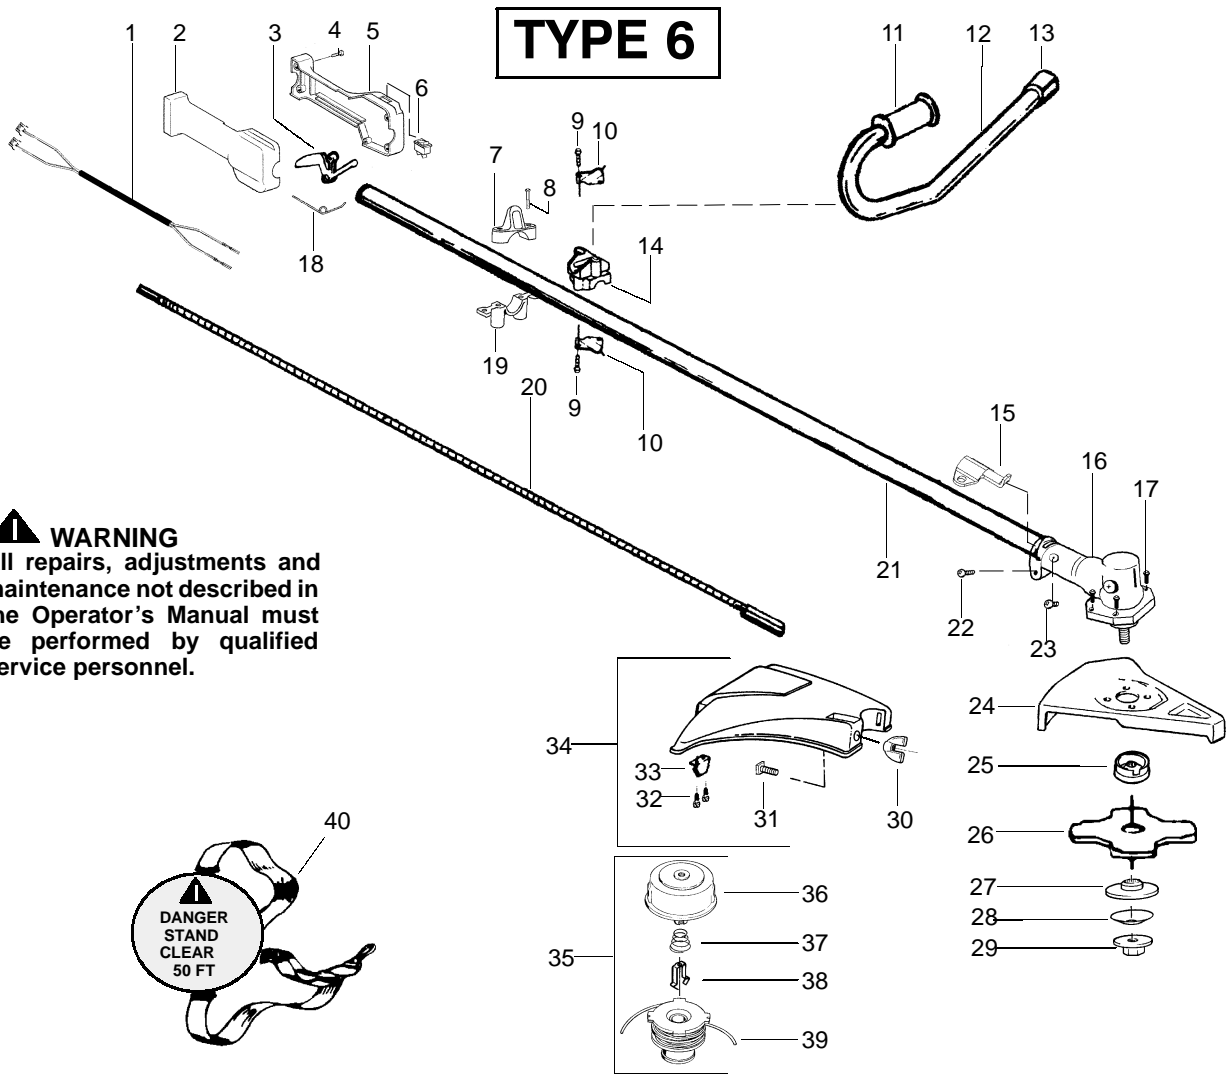

✓ = NEW PART NUMBER FOR THIS IPL

★ = REFER TO THE SERVICE REFERENCE INDICATED FOR MORE INFORMATION. (LOCATED AT END OF IPL)

Ref.	Part No.	Description	Ref.	Part No.	Description	Ref.	Part No.	Description
2.	530047307	Assy-Leadwire	21.	530071338	Kit-Drive Shaft Assy	39.	952711551	Accy-Spool w/Line
2.	530053968	Hsg.-Throttle Right	22.	530016014	Screw	40.	530094417	Assy-Shoulder Strap
3.	530056334	Lever-Throttle	23.	530016301	Screw			
4.	530015886	Screw	24.	530071383	Kit-Metal Shield			
5.	530053969	Hsg.-Throttle Left	25.	530095815	Dust Cup			
6.	530069572	Kit-On/Off Switch	26.	952701611	Accy-4 Point Blade			
7.	530055392	Clamp-Upper	27.	530095816	Washer			
8.	530015770	Screw	28.	530016240	Washer-Belleville			
9.	530015791	Screw	29.	530015793	Nut-Flange			
10.	530094572	Bracket-Handlebar	30.	530016118	Wingnut			
11.	530092086	Grip-Handlebar	31.	530015820	Bolt			
12.	530056300	Kit-Handlebar Assy. w/decals	32.	530015805	Screw			
13.	530092192	End Cap-Handlebar	33.	530052285	Line Limiter			
14.	530012207	Clamp-Handlebar	34.	530069779	Kit-Shield Ass'y. (Incl.30-33)			
15.	530095812	Bracket-Shield	35.	952711550	Accy-Cutting Head (Incl. 36-39)			
16.	530071585	Kit-Gear Box Ass'y.	36.	530095772	Assy-Hub			
17.	530016312	Screw	37.	530053241	Spring-Return			
18.	530027597	Spring-lever return	38.	530401957	Retainer-Spool			
19.	530055394	Clamp-Lower						
20.	530094585	Shaft-Flex						
								Not Shown
								530163429 Manual-Operator
								530056335 Decal-Blade Direction
								530031159 Hex Wrench (5/32)
								530031098 Hex Wrench (3/16)
								530027778 Decal-H'bar Warning
								530055349 Decal-Shaft Warning