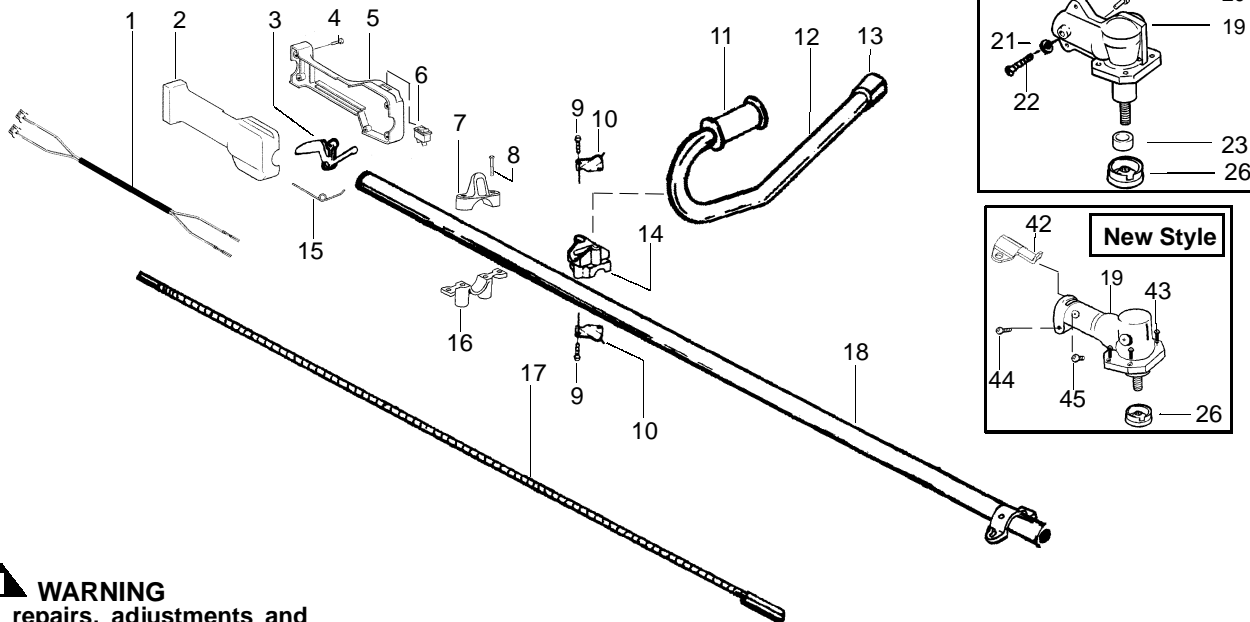

TYPE 1,2,3,4,5

▲ WARNING
All repairs, adjustments and maintenance not described in the Operator's Manual must be performed by qualified service personnel.