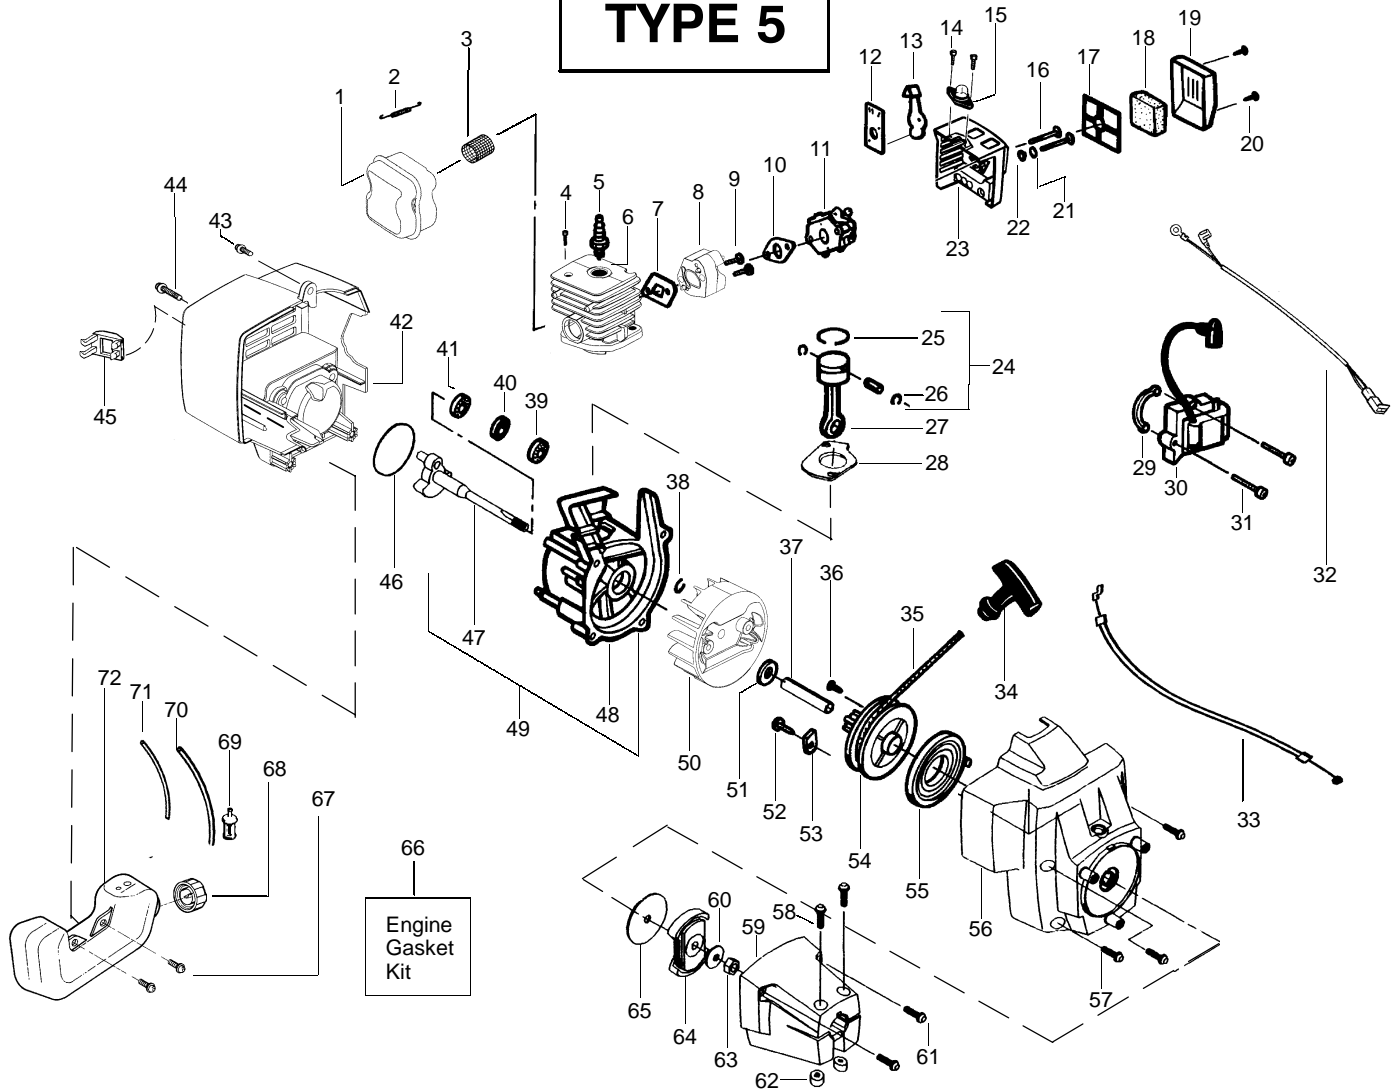

TYPE 5

Ref.	Part No.	Description	Ref.	Part No.	Description	Ref.	Part No.	Description
1.	530071396	Kit - Muffler (incl. 2,3)	25.	530055120	Piston Ring	49.	530014906	Assy-C'case & C'shaft (Incl. 38,47,48)
2.	530042088	Spring-Muffler	26.	530015162	Retainer-Piston Pin	50.	530069886	Assy-Flywheel
3.	530071391	Kit-Spark Arrestor	27.	530069945	Kit-Connecting Rod Assy.	51.	530015149	Washer
4.	530015953	Screw-Cylinder	28.	530071363	Gasket-Cylinder(kit)	52.	530015775	Screw
5.	952030249	Spark Plug (RCJ 6Y)	29.	530036145	Spacer-Module	53.	530027523	Retainer
6.	530071359	Kit - Cylinder	30.	530039163	Ignition Module	54.	530069400	Kit-Starter Pull(incl 36)
7.	530071363	Gasket-Cyl./Carb.(kit)	31.	530015954	Screw	55.	530042085	Spring-Starter
8.	530056404	Adapter-Carb.	32.	530047278	Assy-Switch Wire	56.	530071392	Assy.-Fan Hsg
9.	530016014	Screw	33.	530056241	Assy-Throttle Cable	57.	530015810	Screw
10.	530071363	Gasket-Carb.(kit)	34.	530027569	Handle-Starter	58.	530015767	Screw
11.	---	Kit-Carb. Assy.	35.	530069232	Kit - Rope	59.	530014923	Assy-Clutch Hsg.
	530069902	(WT-380)	36.	530016080	Screw	60.	530015828	Washer-Flat
	530071639	(WT-639)	37.	530037705	Spacer-Flywheel	61.	530015886	Screw
12.	530037326	Choke Plate Mounting	38.	530015941	Retain. Ring-C'shaft	62.	530015768	Nut
13.	530038102	Shutter-Choke	39.	530055728	Outer Bearing	63.	530626605	Nut-Clutch
14.	530015780	Screw-Air Purge	40.	530071615	Kit-C'case Seal	64.	530069491	Assy-Clutch
15.	530038874	Assy-Air Purge	41.	530032125	Inner Bearing	65.	530015611	Washer-Clutch
16.	530016353	Screw	42.	530056547	Shroud-Rear	66.	530071363	Kit-Engine Gasket (Incl. 7,10,28,46)
17.	530037413	Plate - Filter Support	43.	530015934	Screw	67.	530016379	Retainer-Tank
18.	530037331	Foam-Air Filter	44.	530015810	Screw	68.	530014347	Assy-Fuel Cap
19.	530037292	Cover-Air Box	45.	530054536	Guard-Muffler	69.	530095646	Assy-Fuel Pickup
20.	530016349	Screw	46.	530071363	O-Ring-C'case/Shrd(kit)	70.	530069247	Kit-Fuel Line
21.	530015852	Spacer-Choke	47.	530052344	Assy-Crankshaft	71.	530069216	Kit-Fuel Line
22.	530015254	Washer	48.	530012491	Assy-Crankcase (Incl. 39-41)	72.	530057046	Assy-Fuel Tank
23.	530037969	Box-Air Filter						
24.	530071357	Kit - Piston (Incl. 25, 26 & Pin)						

✓ = NEW PART NUMBER FOR THIS IPL

* = REFER TO THE SERVICE REFERENCE INDICATED FOR MORE INFORMATION. (LOCATED AT END OF IPL)