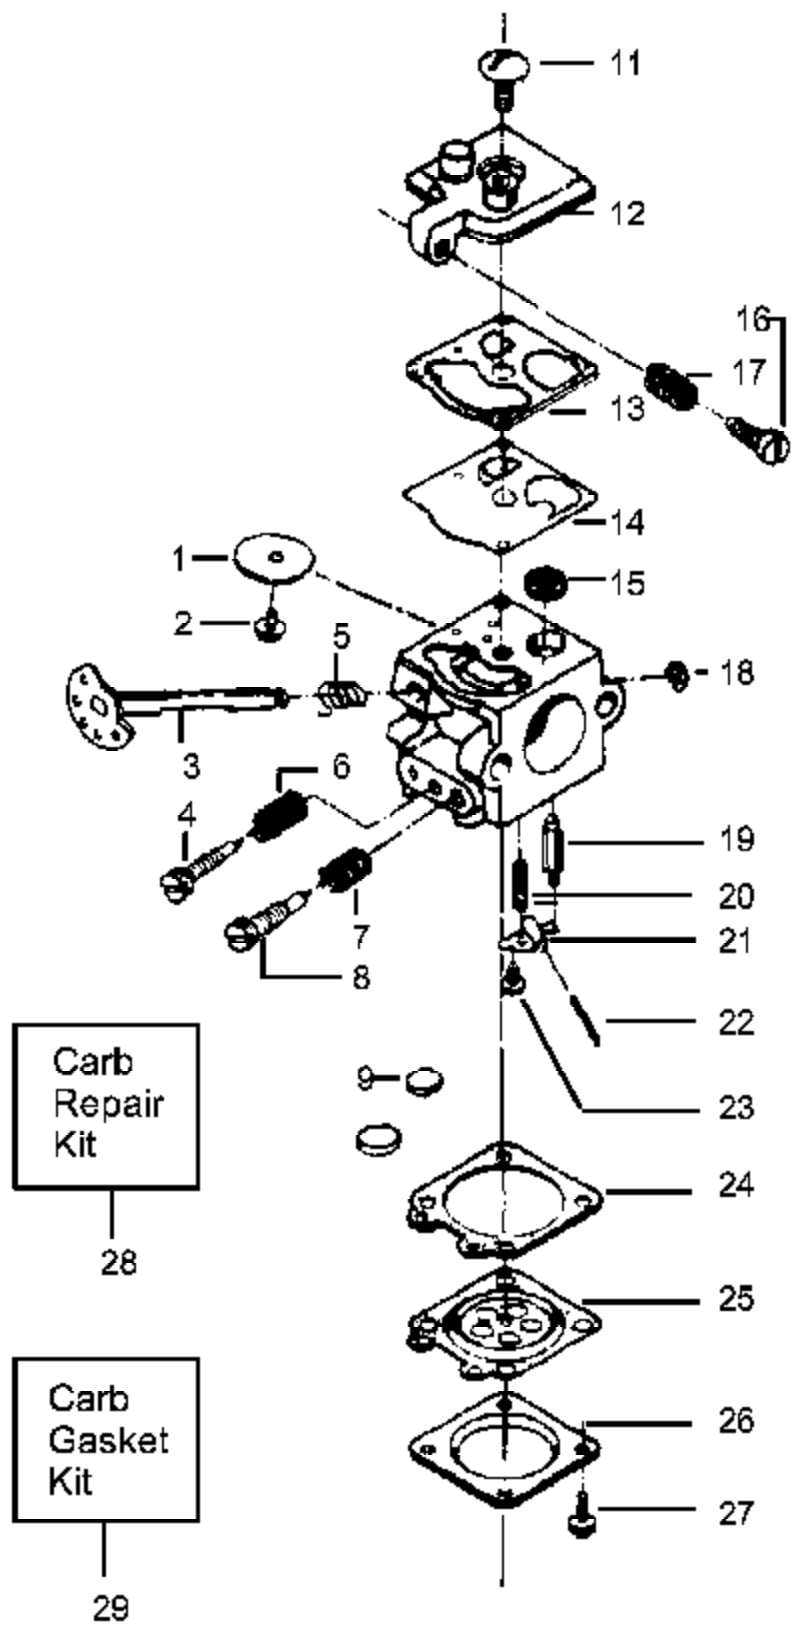

CARBURETOR ASSEMBLY #530-035181

Ref #	Part Number	Qty	Description
1	530035006		Throttle Valve
2	530035015		Throttle Valve Screw
3	530035034		Throttle Shaft Ass'y.
4	530035171		Low Speed Mixture Needle
5	530035024		Throttle Return Spring
6	530035023		Low Speed Mixture Needle Spring
7	530035167		High Speed Mixture Needle Spring
8	530035169		High Speed Mixture Needle
9	530035162		Plug-5/16 Dia. Welch Incl. in Carb. Repair Kit
11	530035017		Pump Cover Screw
12	530035159		Fuel Pump Cover
13	530035164		Fuel Pump Gasket Incl. in Carb. Repair Kit & Carb. Gasket/Diaphragm Kit
14	530035166		Fuel Pump Diaphragm Incl. in Carb. Repair Kit & Carb. Gasket/Diaphragm Kit
15	530035027		Fuel Inlet Screen Incl. in Carb. Repair Kit
16	530035035		Idle Speed Adjusting Screw
17	530035168		Idle Speed Adjusting Screw Spring
18	530035007		Throttle Retainer Ring
19	530035106		Inlet Needle Valve Incl. in Carb. Repair Kit
20	530035188		Metering Lever Spring Incl. in Carb. Repair Kit
21	530035031		Metering Lever Incl. in Carb. Repair Kit
22	530035028		Metering Lever Pin Incl. in Carb. Repair Kit
23	530035016		Metering Lever Pin Screw Incl. in Carb. Repair Kit
24	530035165		Metering Diaphragm Gasket Incl. in Carb. Repair Kit & Carb. Gasket/Diaphragm Kit
25	530035014		Metering Diaphragm Incl. in Carb. Repair Kit & Carb. Gasket/Diaphragm Kit
26	530035003		Metering Diaphragm Cover
27	530035021		Metering Cover Screw Ass'y.
28	530035161		Carb. Repair Kit (Includes items 9, 13, 14, 15, 19, 20, 21, 22, 23, 24 & 25)
29	530035173		Carb. Gasket/Diaphragm (Includes items 13, 14, 24 & 25)
530035181	530035181		Carburetor Assembly