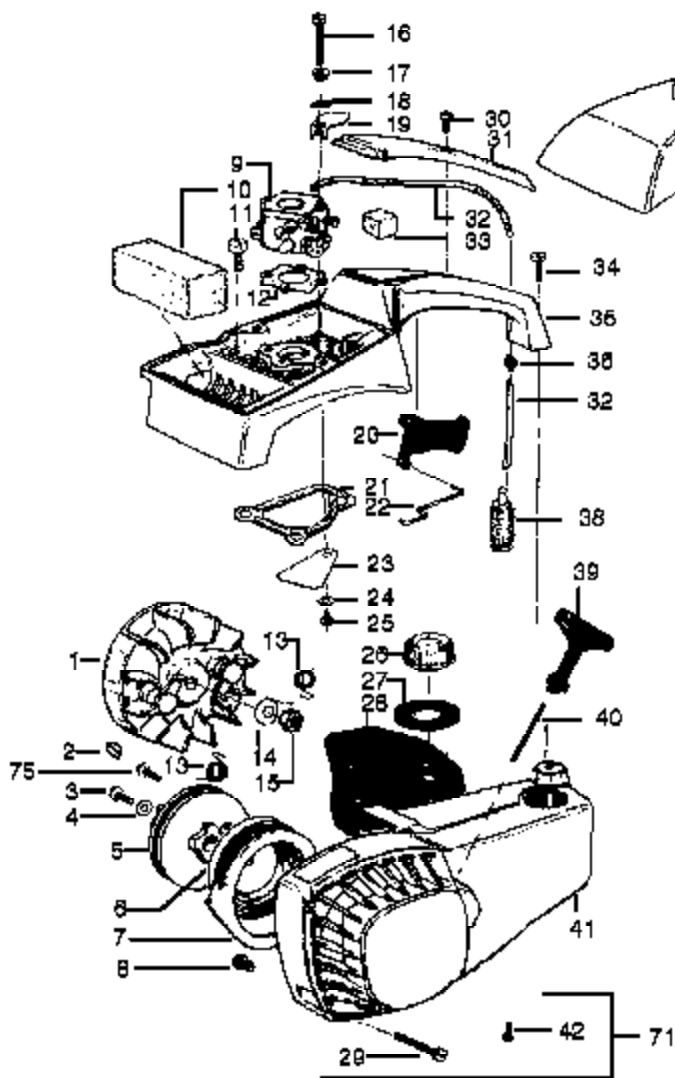

Model 200 & 205 Only

Model 225 Only