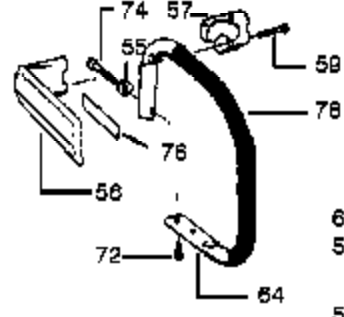

Model 200 & 205 Only