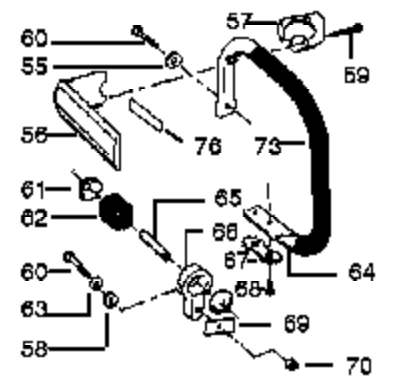

Model 225 Only