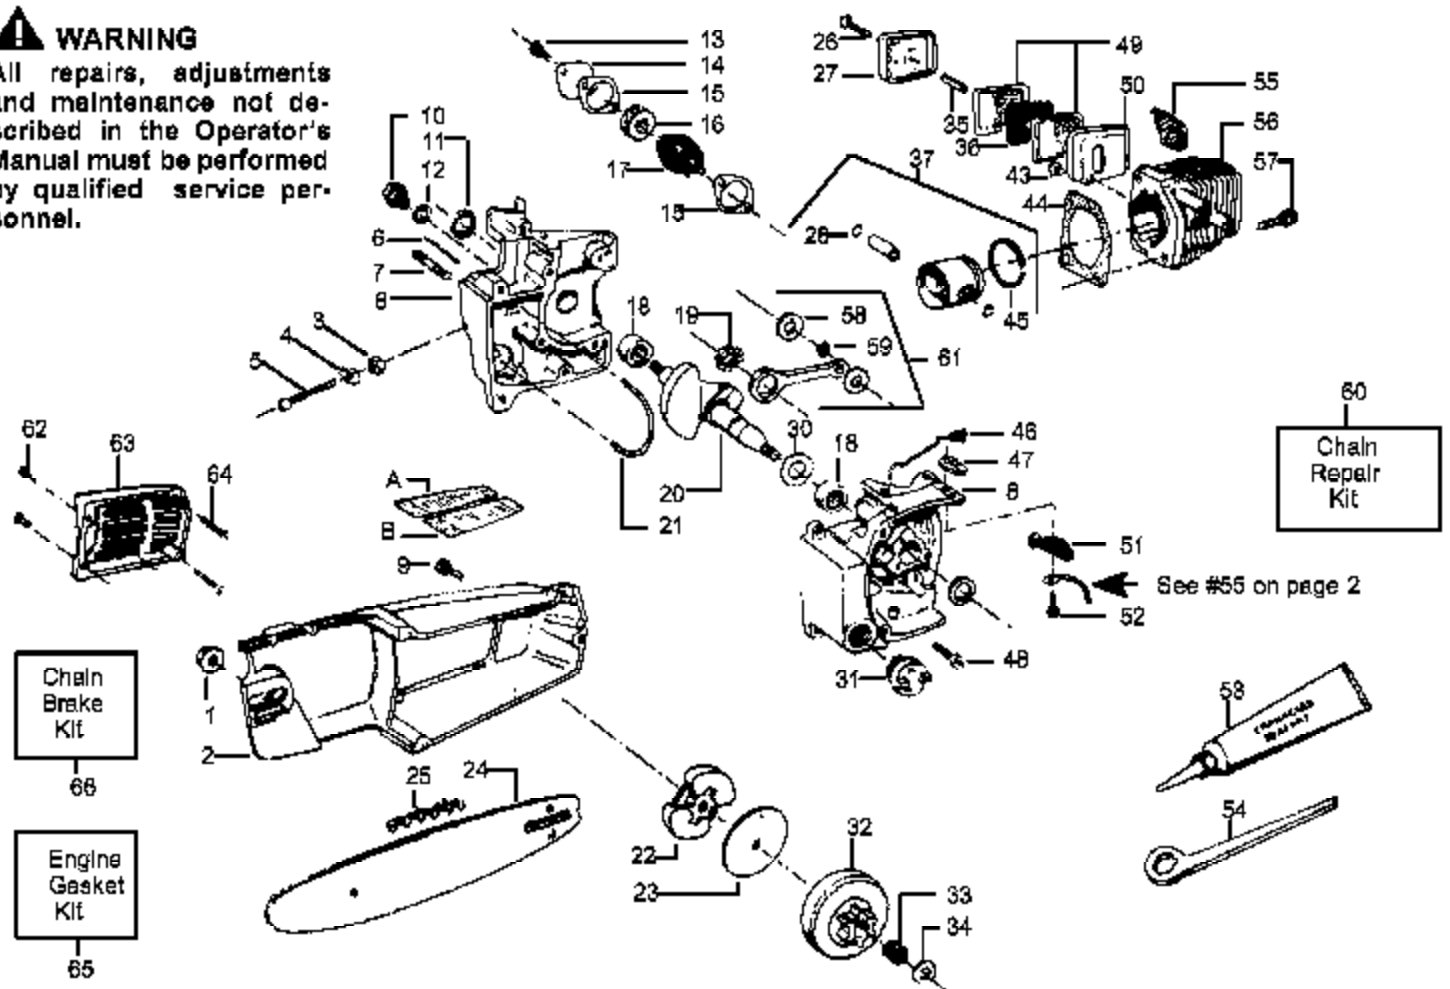

⚠ WARNING

All repairs, adjustments and maintenance not described in the Operator's Manual must be performed by qualified service personnel.

Ref #	Part Number	Qty	Description
1	530015445		Bar Mounting Nut
2	530029476		Bar Clamp
3	530015135		Lock Nut
4	530023492		Bar Adjust Pin
5	530016115		Screw
6			Oil Tank Vent Pin See "Service Reference"
7	530015719		Bar Mounting Stud
8	530014742		Crankcase Ass'y (Incl. #3-7,10,11 & 18)
9	530015623		Screw
10	530069142		Check Valve Kit- (Incl. #12)
11	530019059		Crankshaft Seal Incl. in Engine Gasket Kit
12	530019089		Check Valve Gasket Incl. in Engine Gasket Kit
13	530015176		Screw
14	530023802		Metering Body Cover
15	530019091		Metering Body Gasket Incl. in Engine Gasket Kit
16	530023801		Oil Filter Incl. in Engine Gasket Kit
17	530010195		Metering Body Ass'y.
18	530032029		Crankshaft Bearing
19	530032065		Roller Bearing (Incl. 12 bearings)
20	530022172		Crankshaft
21	530021026		Oil Discharge Line
22	530069193		Clutch Ass'y. Kit (Incl. #23)
23	530069197		Clutch Washer Kit (Outside)
24	952044367		Guide Bar 14"
24	952044368		Guide Bar 14"
24	952044369		Guide Bar 16
25	952051209		Chain 14" (P101S-52)
25	952051211		Chain 16" (P101S-56)
26	530015169		Screw
27	530023795		Muffler Cover
28	530023843		Piston Pin Retainer
30	530023887		Thrust Washer
31	530010221		Oil Cap Ass'y. T1 (w/ retainer)
31	530010444		Oil Cap Ass'y. T2 (w/ retainer)
32	530069166		Clutch Drum
33	530032079		Clutch Bearing
34	530023519		Clutch Spacer (Inside)
35	530023535		Spacer
36	530023796		Spark Arrestor Screen
37	530069545		Piston Kit Model 200 & 205 (Incl. #28, 45 & Pin)
37	530069552		Piston Kit Model 225 & 235 (Incl. #28, 45 & Pin)
43	530001666		Screw
44	530019195		Cylinder Gasket
45	530025875		Piston Ring Model 200 & 205
45	530027482		Piston Ring Model 225 & 235
46	530023788		Switch Knob Model 200, 205 & 225 Ass'y.
46	530024236		Switch Knob Model 235 Ass'y.
47	530023786		Ramp Switch
48	530015986		Screw
49	530023797		Muffler Baffle
50	530023794		Muffler Body
51	530023787		Switch Clamp
52	530015235		Screw
53	530030054		Crankcase Sealant
54	530031063		Bar Adjusting Tool
55	952030037		Spark Plug CJ-8

PP225 Gas Saw Page 4 of 10

Engine Assembly