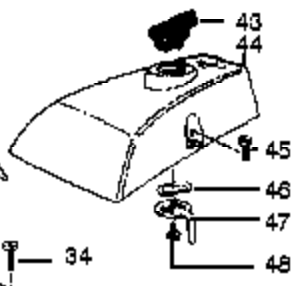

Model 200 & 205 Only

Model 225 Only