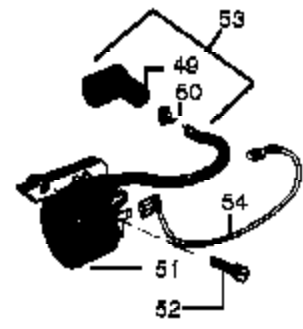

Model 200 & 205 Only

Model 225 Only