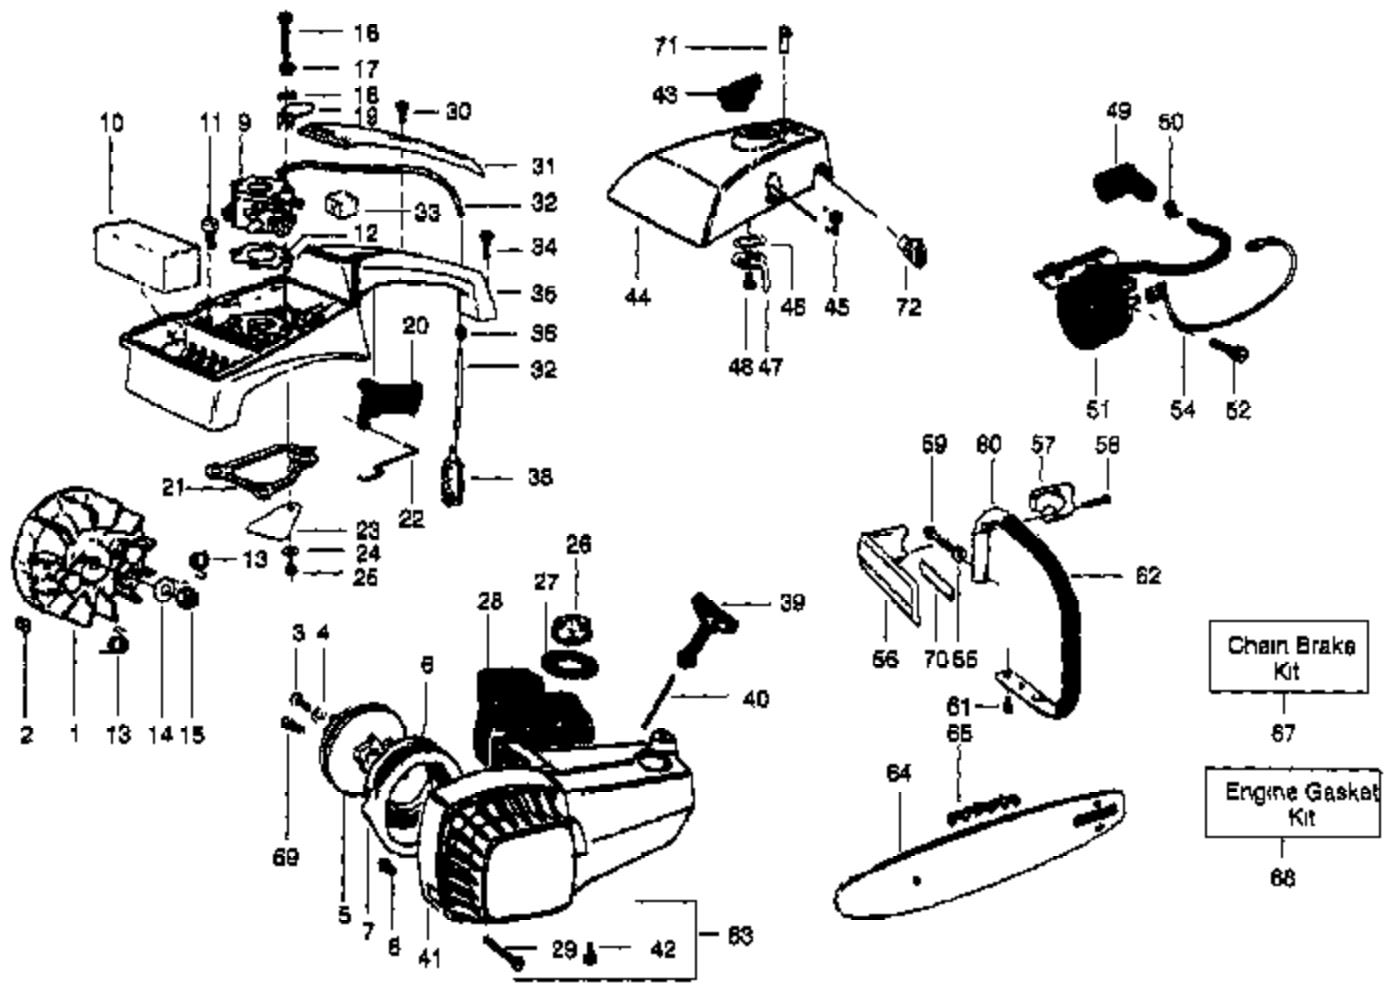

Ref #	Part Number	Qty	Description
1	530047198		Flywheel Ass'y (Incl. 13)
2	530015126		Flywheel Key
3	530015036		Pulley Retaining Screw
4	530015123		Washer
5	530069288		Starter Pulley
6	530042023		Starter Spring
7	530038312		Air Baffle - T 4
8	530001726		Screw - T 4
9			Carburetor Kit See "Carburetor Assembly" illustration and parts list. For type of carburetor
10	530023791		Air Filter
11	530015242	1800 SUPER	Screw of 10
12	530019045	HANDLES & HOUSING	Carburetor Gasket
13	530023817		Starter Dog Spring
14	530015127		Flywheel Washer
15	530626605		Nut
16	530015245		Screw
17	530023865		Spacer
18	530015254		Wave Washer
19	530023805		Choke Shutter
20	530029826		Throttle Trigger
21	530019236		Gasket
22	530026606		Throttle Wire
23			Reed Valve
	530023366		Reed Valve T 1, 2 & 3
	530036331		Reed Valve T 4
24			Washer
	530023367		Washer T 1, 2 & 3
	530036332		Washer T 4
25	530016064		Screw
26	530014347		Fuel Cap Ass'y
27	530019093		Seat
28	530010775		Fuel Tank Ass'y (Incl 26, 27 & 38)
29			Screw See Service Ret. 4
30	530015247		Screw
31			Handle Cover
	530023774		Handle Cover T 1
	530024967		Handle Cover T 2, 3 & 4
32	530069216		Fuel Line
33	530023373		Throttle Wire Boot
34	530015239		Screw
35			Handle & Carb Hsg
	530069848		Handle & Carb Hsg T 1, 2 & 3
	530037774		Handle & Carb Hsg T 4
36	530023877		Fuel Line Fitting
38	530014362		Fuel Pick-Up Ass'y
39	530037485		Starter Handle
40	530069232		Rope Kit
41	530069602		Fan Hsg Lt See Service Ref. 4
42	530015650		Screw
43	530023807		Choke Knob
44			Carb Cover
	530023775		Carb Cover T 1, T 2 & T 3
	530038161		Carb Cover T 4
45	530015168		Screw