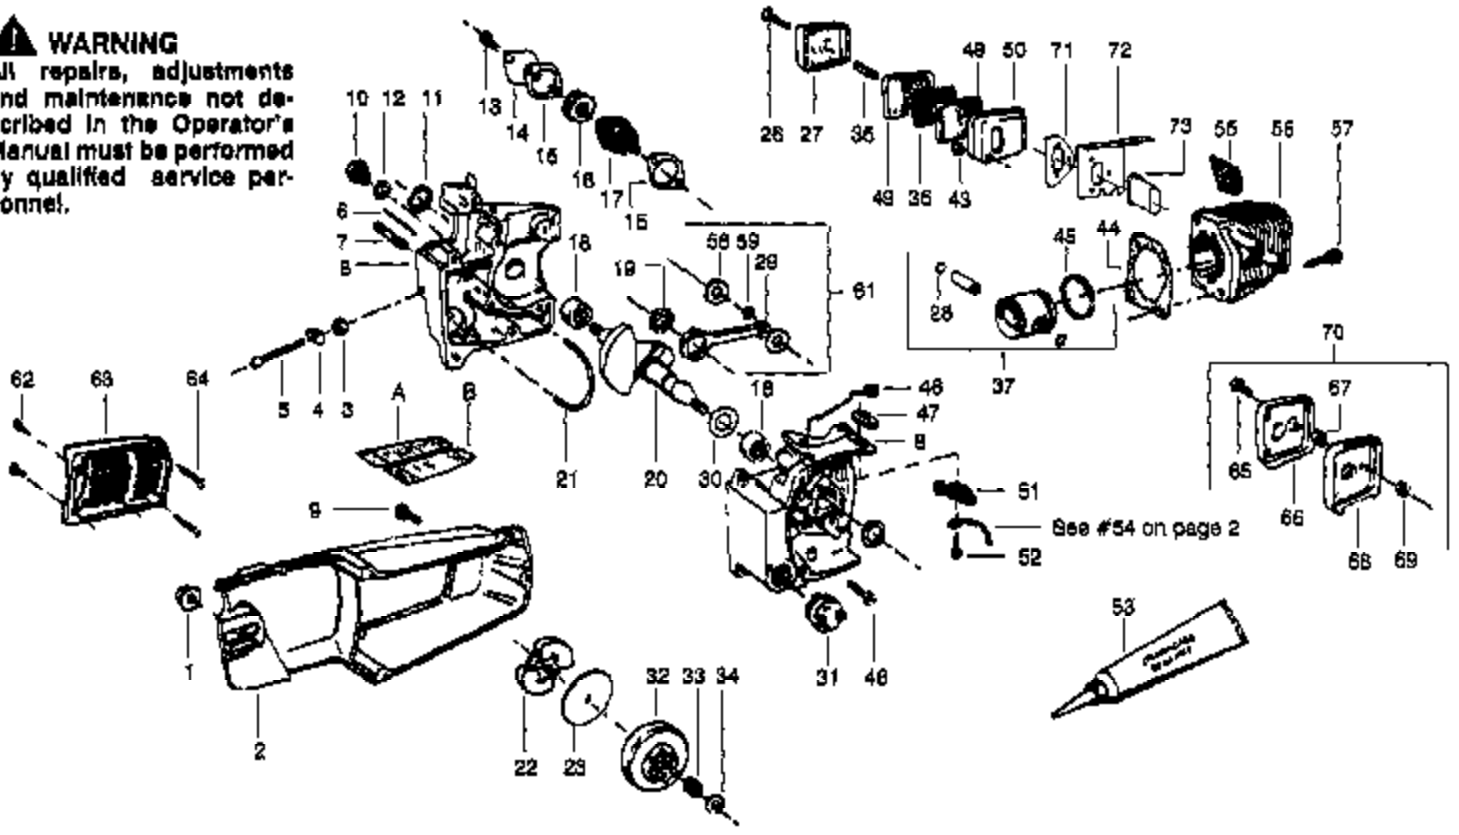

WARNING

All repairs, adjustments and maintenance not described in the Operator's Manual must be performed by qualified service personnel.

Ref #	Part Number	Qty	Description
1	530015445		Bar Mounting Nut
2	530029476		Bar Clamp
3	530015135		Lock Nut
4	530023492		Bar Adjust Pin
5	530016115		Screw
6			Oil Tank Vent Pin See Service Ref. 7
7	530015719		Bar Mounting Stud
8	530014742		Crankcase Ass'y (Incl 3-6, 11, 18, 31 & 48)
9	530015623		Screw
10	530069142		Check Valve Kit (Incl. 12)
11	530019059		Crankshaft Seal
12	530019089		Check Valve Gasket
13	530015476	1800 SUPER POWER UNIT	Screw of 10
14	530023802		Metering Body Cover
15	530019091		Metering Body Gasket
16	530023801		Oil Filter
17	530010195		Oil Pump Ass'y
18	530032029		Crankshaft Bearing
19	530032065		Roller Bearing (Incl. 12 bearings)
20	530022172		Crankshaft
21	530021026		Oil Discharge Line
22			Clutch Ass'y Kit (Incl. Washer) See Service Ref. 2
23	530069197		Clutch Washer Kit (Outside)
26	530015169		Screw
27	530023795		Muffler Cover
28	530023843		Piston Pin Retainer
29	530022158		Connecting Rod-1800; 2000 (Before Date Code/Serial #A18990001)
30	530023887		Thrust Washer
31			Oil Cap Ass'y (Incl. O-Ring w/Retainer)
	530010221		T 1 & T 2
	530010444		T 3 & T 4
32	530069166		Clutch Drum
33	530032079		Clutch Bearing (Use only with Clutch Drum & Bearing Kit #69166)
34	530023519		Clutch Spacer (Inside)
35	530023535		Spacer
36	530023796		Spark Arrestor Screen
37			Piston (Incl. 28, 45 & Pin)
	530010432		1800-T 1 & T 2
	530069545		2000 - T 1, 2 & 3, & Model 1800-T 3 & 4
43	530001666		Screw
44	530019237		Cylinder Gasket
45			Piston Ring
	530024929		Model 1800,
	530023789		Model 2000 (Before Date Code/Serial #A1890001)
	530025875		Model 2000 (Date Code/Serial #1890001 and after)
46	530023788		Switch Knob Ass'y
47	530023786		Ramp Switch
48	530015986		Screw
49	530023797		Muffler Baffle
50			Muffler Body
	530023794		Muffler Body T 1-3
	530038325		Muffler Body T 4
51	530023787		Switch Clamp